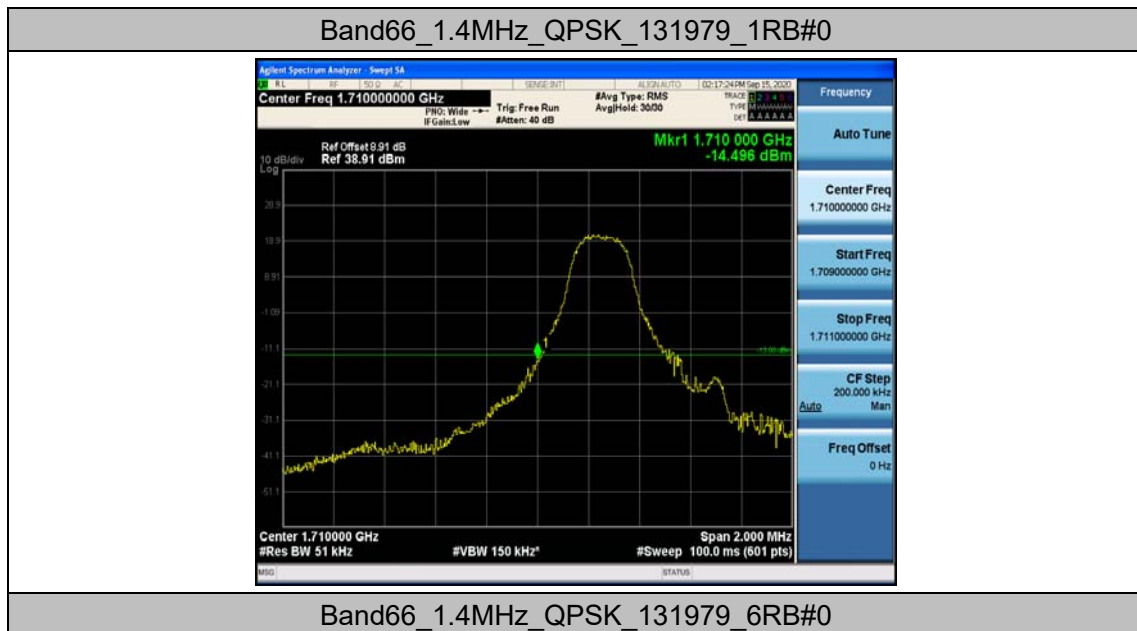

Band66	15MHz	QPSK	132597	75RB#0	-26.74	PASS
Band66	15MHz	16QAM	132047	1RB#0	-17.82	PASS
Band66	15MHz	16QAM	132047	75RB#0	-28.45	PASS
Band66	15MHz	16QAM	132597	1RB#0	-34.00	PASS
Band66	15MHz	16QAM	132597	75RB#0	-29.52	PASS
Band66	20MHz	QPSK	132072	1RB#0	-20.40	PASS
Band66	20MHz	QPSK	132072	100RB#0	-30.51	PASS
Band66	20MHz	QPSK	132572	1RB#0	-33.76	PASS
Band66	20MHz	QPSK	132572	100RB#0	-30.54	PASS
Band66	20MHz	16QAM	132072	1RB#0	-20.02	PASS
Band66	20MHz	16QAM	132072	100RB#0	-31.62	PASS
Band66	20MHz	16QAM	132572	1RB#0	-34.31	PASS
Band66	20MHz	16QAM	132572	100RB#0	-30.76	PASS

Test Graphs