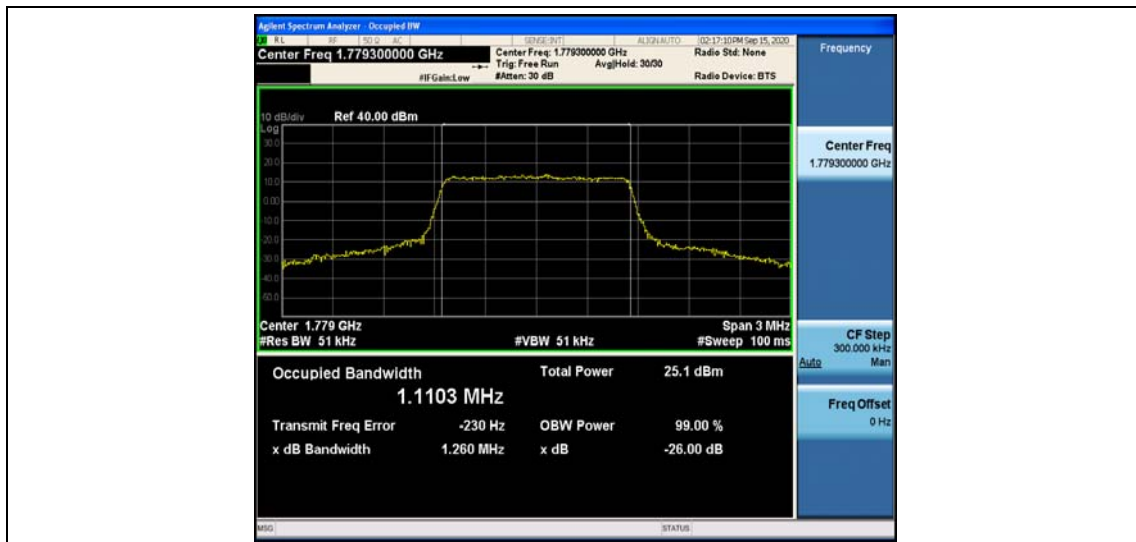

Band66_1.4MHz_16QAM_132665_6RB#0