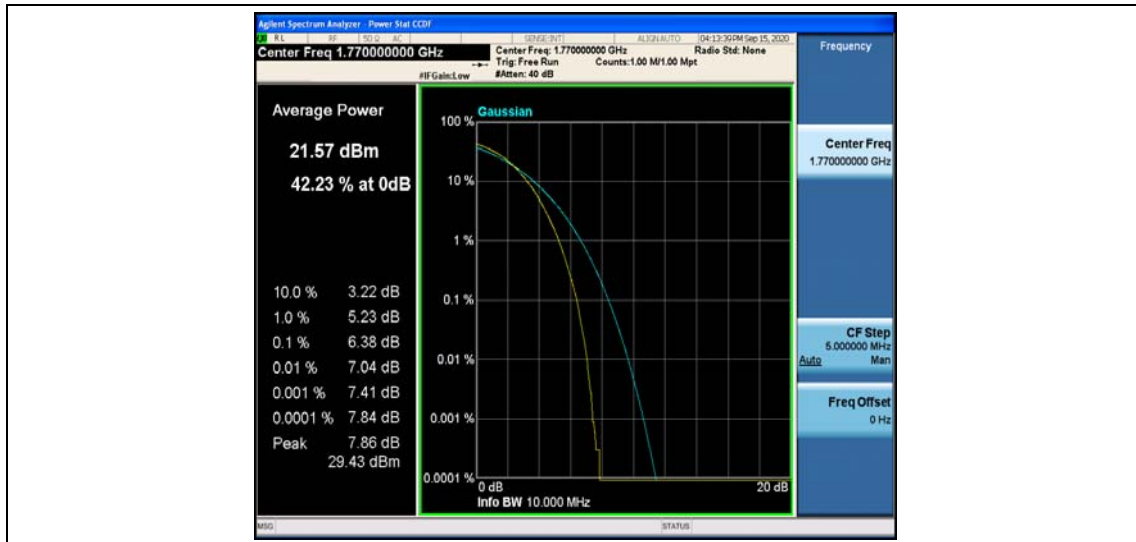

Appendix C: 26dB Bandwidth and Occupied Bandwidth

Test Result

Band	Bandwidth	Modulation	Channel	RB Configuration	Occupied Bandwidth (MHz)	26dB Bandwidth (MHz)	Verdict
Band66	1.4MHz	QPSK	131979	6RB#0	1.1101	1.259	PASS
Band66	1.4MHz	QPSK	132322	6RB#0	1.1029	1.253	PASS
Band66	1.4MHz	QPSK	132665	6RB#0	1.1014	1.257	PASS
Band66	1.4MHz	16QAM	131979	6RB#0	1.1071	1.274	PASS
Band66	1.4MHz	16QAM	132322	6RB#0	1.1114	1.279	PASS
Band66	1.4MHz	16QAM	132665	6RB#0	1.1103	1.260	PASS
Band66	3MHz	QPSK	131987	15RB#0	2.6963	2.983	PASS
Band66	3MHz	QPSK	132322	15RB#0	2.6957	2.957	PASS
Band66	3MHz	QPSK	132657	15RB#0	2.6916	2.980	PASS
Band66	3MHz	16QAM	131987	15RB#0	2.6998	2.995	PASS
Band66	3MHz	16QAM	132322	15RB#0	2.6916	2.984	PASS
Band66	3MHz	16QAM	132657	15RB#0	2.6973	2.995	PASS
Band66	5MHz	QPSK	131997	25RB#0	4.4690	4.860	PASS
Band66	5MHz	QPSK	132322	25RB#0	4.4718	4.848	PASS
Band66	5MHz	QPSK	132647	25RB#0	4.4734	4.905	PASS
Band66	5MHz	16QAM	131997	25RB#0	4.4731	4.781	PASS
Band66	5MHz	16QAM	132322	25RB#0	4.4670	4.850	PASS
Band66	5MHz	16QAM	132647	25RB#0	4.4764	4.826	PASS
Band66	10MHz	QPSK	132022	50RB#0	8.9257	9.409	PASS
Band66	10MHz	QPSK	132322	50RB#0	8.9284	9.404	PASS
Band66	10MHz	QPSK	132622	50RB#0	8.9133	9.326	PASS
Band66	10MHz	16QAM	132022	50RB#0	8.9207	9.501	PASS
Band66	10MHz	16QAM	132322	50RB#0	8.9056	9.438	PASS
Band66	10MHz	16QAM	132622	50RB#0	8.9179	9.427	PASS
Band66	15MHz	QPSK	132047	75RB#0	13.360	13.90	PASS
Band66	15MHz	QPSK	132322	75RB#0	13.375	13.90	PASS
Band66	15MHz	QPSK	132597	75RB#0	13.348	13.90	PASS
Band66	15MHz	16QAM	132047	75RB#0	13.368	13.91	PASS
Band66	15MHz	16QAM	132322	75RB#0	13.375	13.91	PASS
Band66	15MHz	16QAM	132597	75RB#0	13.366	13.82	PASS
Band66	20MHz	QPSK	132072	100RB#0	17.826	18.48	PASS
Band66	20MHz	QPSK	132322	100RB#0	17.855	18.56	PASS
Band66	20MHz	QPSK	132572	100RB#0	17.837	18.45	PASS