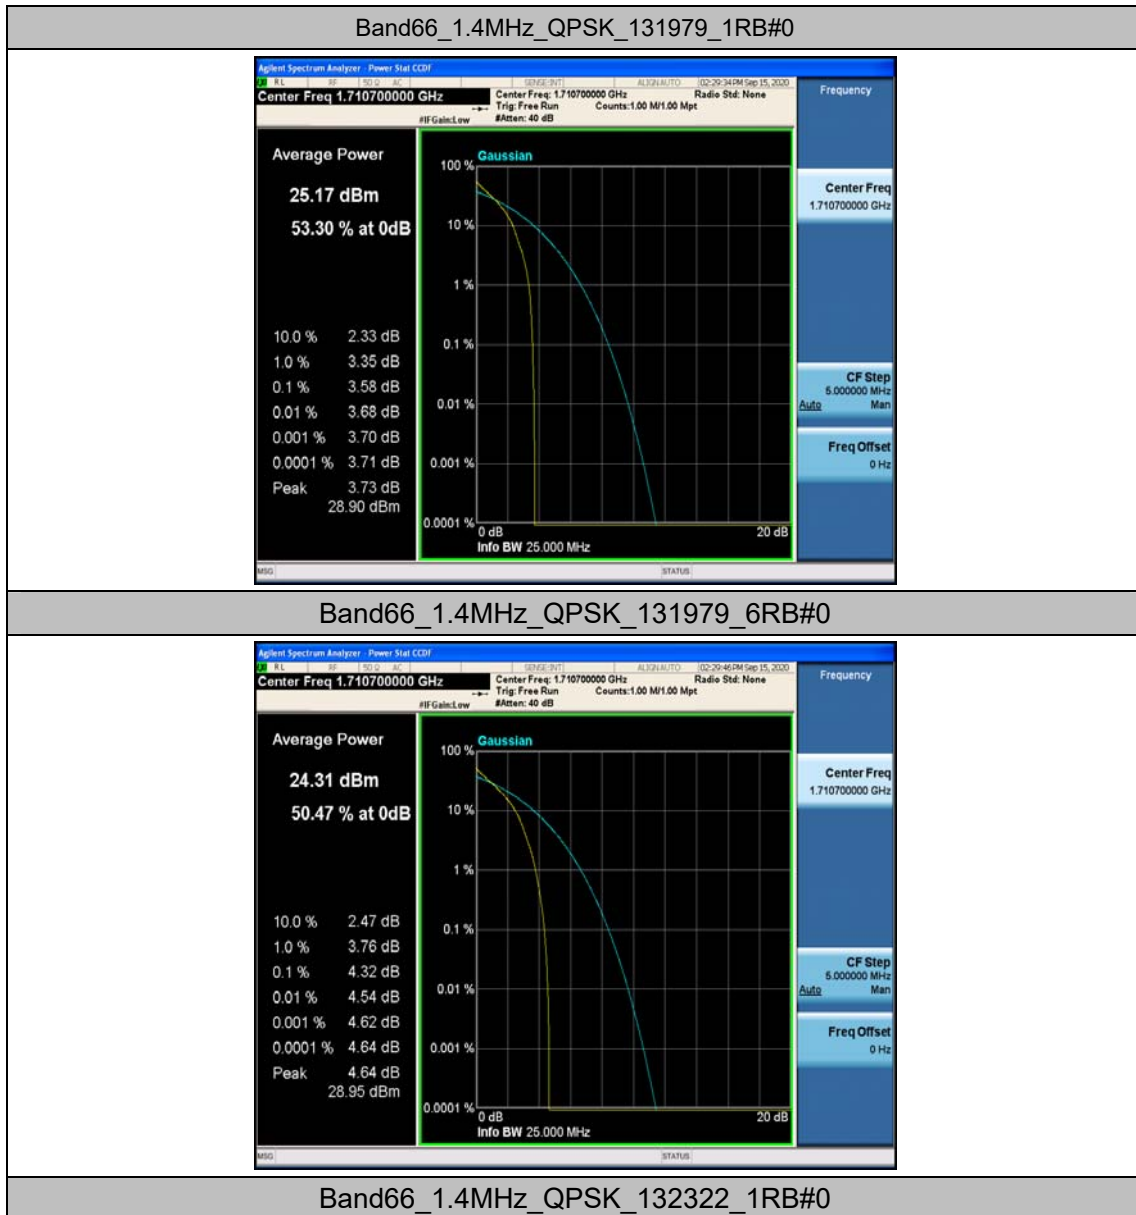

Test Graphs