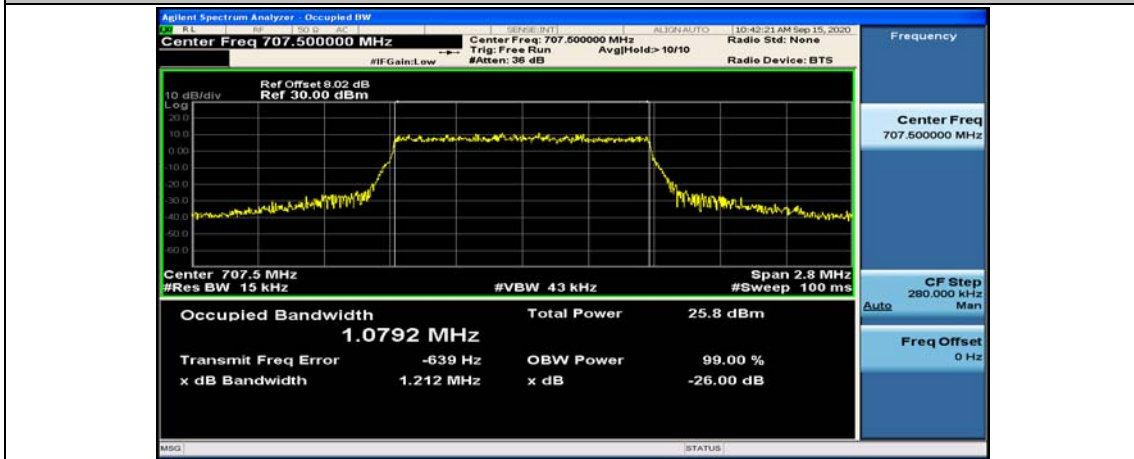

Test Graphs

Channel Bandwidth: 1.4 MHz

(Channel Bandwidth: 1.4 MHz)_MCH_QPSK_6RB#0

(Channel Bandwidth: 1.4 MHz)_HCH_QPSK_6RB#0

(Channel Bandwidth: 1.4 MHz)_LCH_16QAM_6RB#0

(Channel Bandwidth: 1.4 MHz)_MCH_16QAM_6RB#0