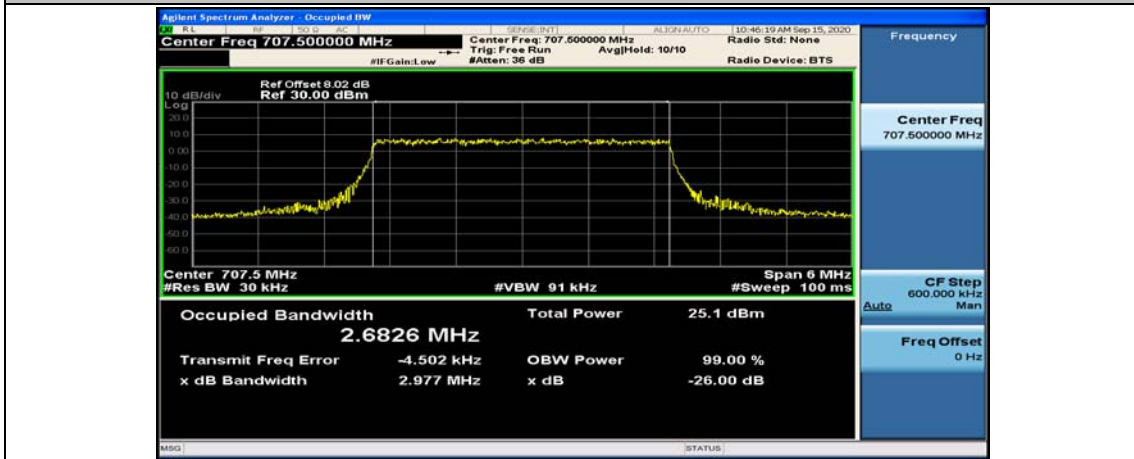

(Channel Bandwidth: 1.4 MHz)_HCH_16QAM_6RB#0

Channel Bandwidth: 3 MHz

(Channel Bandwidth: 3 MHz)_LCH_QPSK_15RB#0

(Channel Bandwidth: 3 MHz)_MCH_16QAM_15RB#0

(Channel Bandwidth: 3 MHz)_HCH_16QAM_15RB#0

Channel Bandwidth: 5 MHz