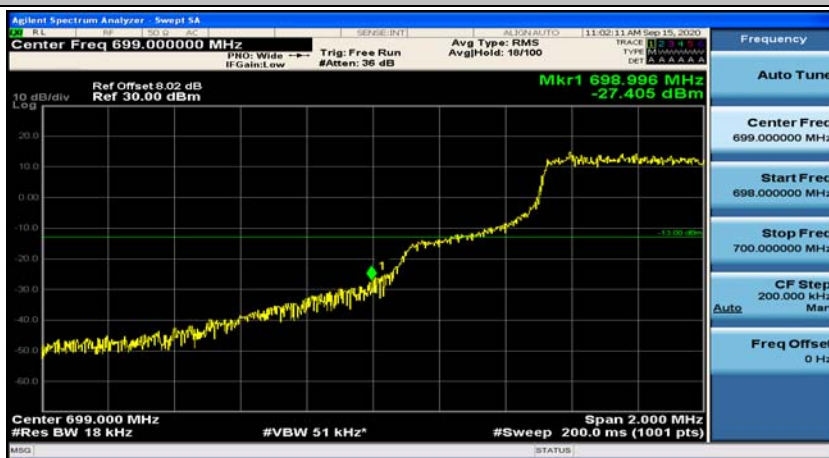

Test Graphs

Channel Bandwidth: 1.4 MHz

(Channel Bandwidth: 1.4 MHz)_LCH_QPSK_3RB#0

(Channel Bandwidth: 1.4 MHz)_LCH_QPSK_3RB#2

(Channel Bandwidth: 1.4 MHz)_LCH_QPSK_3RB#3

(Channel Bandwidth: 1.4 MHz)_LCH_QPSK_6RB#0