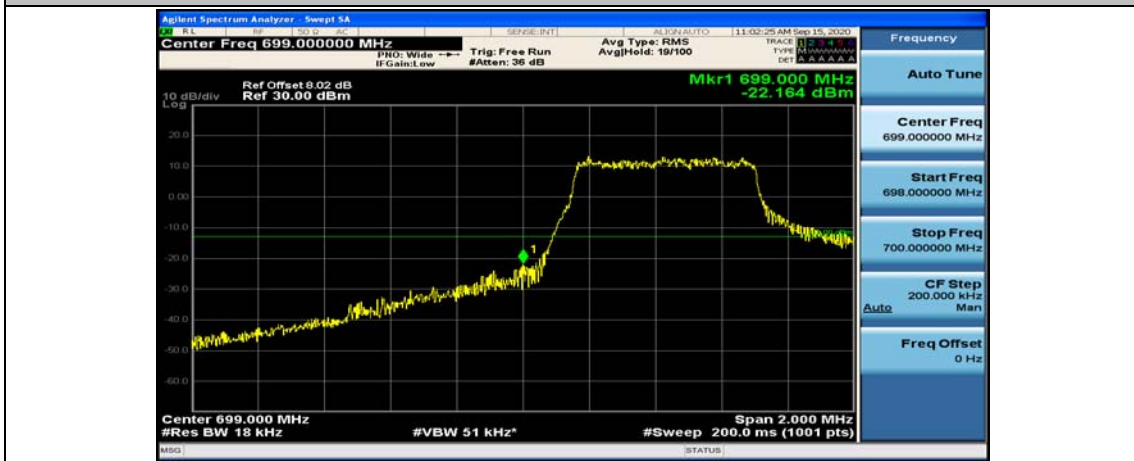

(Channel Bandwidth: 1.4 MHz)_LCH_16QAM_3RB#0