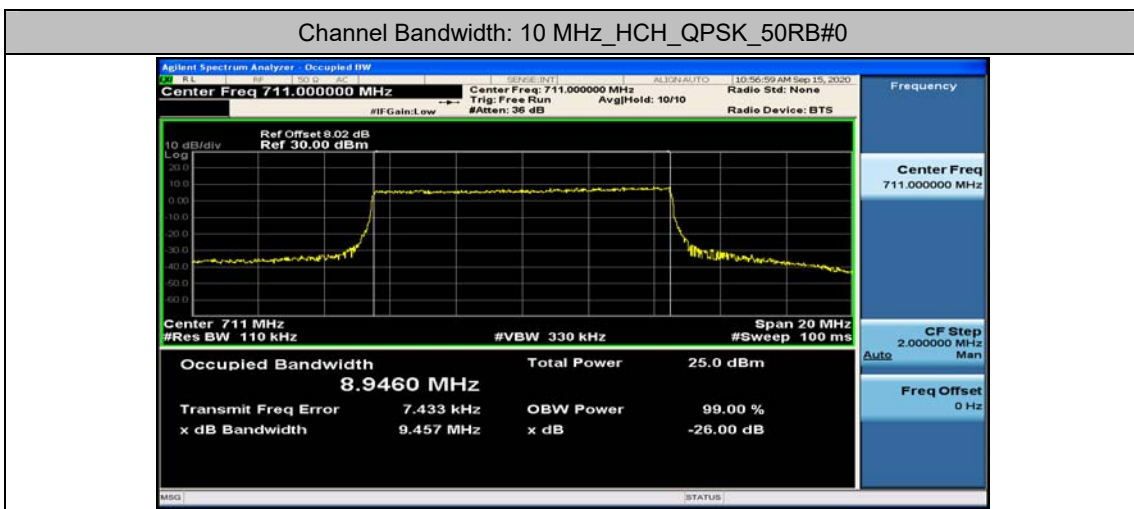

(Channel Bandwidth: 5 MHz)_LCH_QPSK_25RB#0

(Channel Bandwidth: 5 MHz)_MCH_16QAM_25RB#0

(Channel Bandwidth: 5 MHz)_HCH_16QAM_25RB#0

Channel Bandwidth: 10 MHz

Channel Bandwidth: 10 MHz_LCH_QPSK_50RB#0

Appendix D: Band Edge