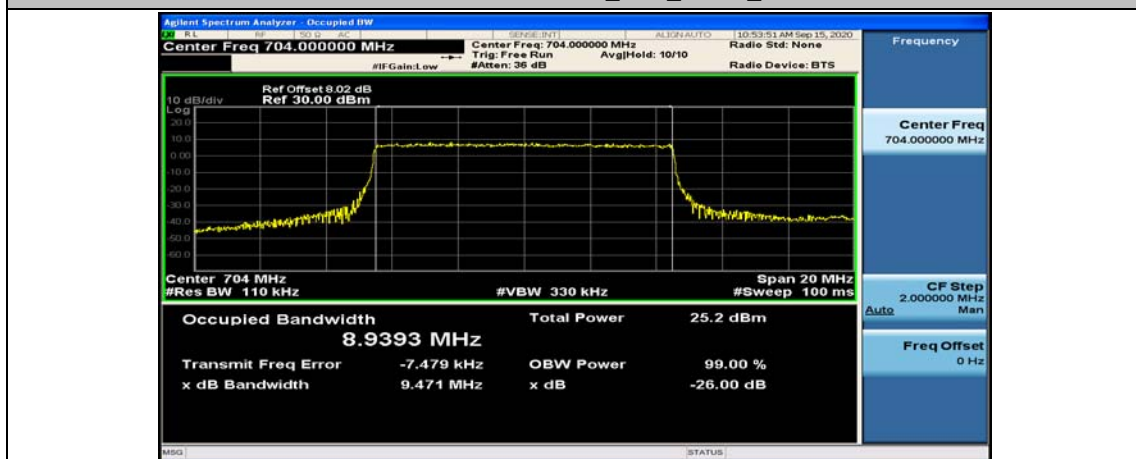

(Channel Bandwidth: 5 MHz)_LCH_QPSK_25RB#0

(Channel Bandwidth: 5 MHz)_MCH_16QAM_25RB#0

(Channel Bandwidth: 5 MHz)_HCH_16QAM_25RB#0

Channel Bandwidth: 10 MHz

Channel Bandwidth: 10 MHz_LCH_QPSK_50RB#0

Appendix D: Band Edge