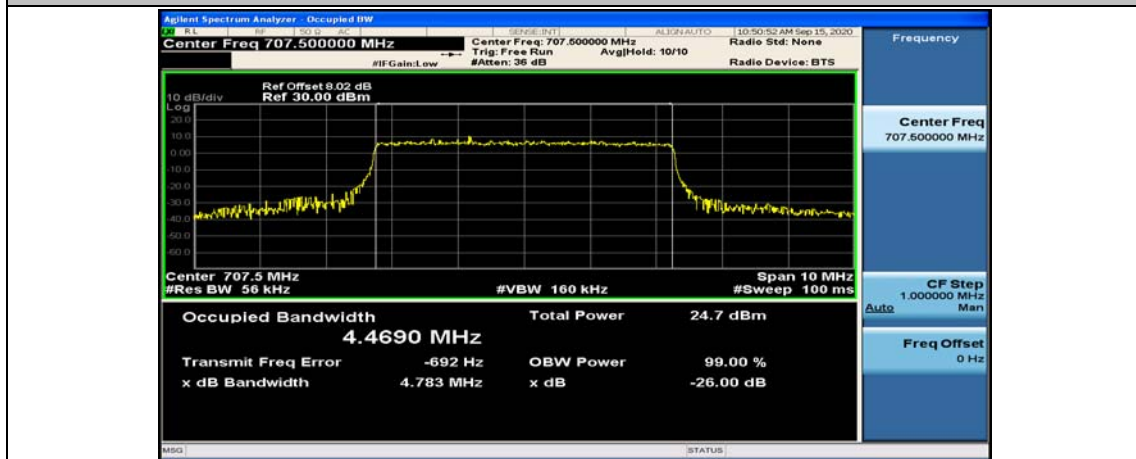

(Channel Bandwidth: 5 MHz)_MCH_16QAM_25RB#0