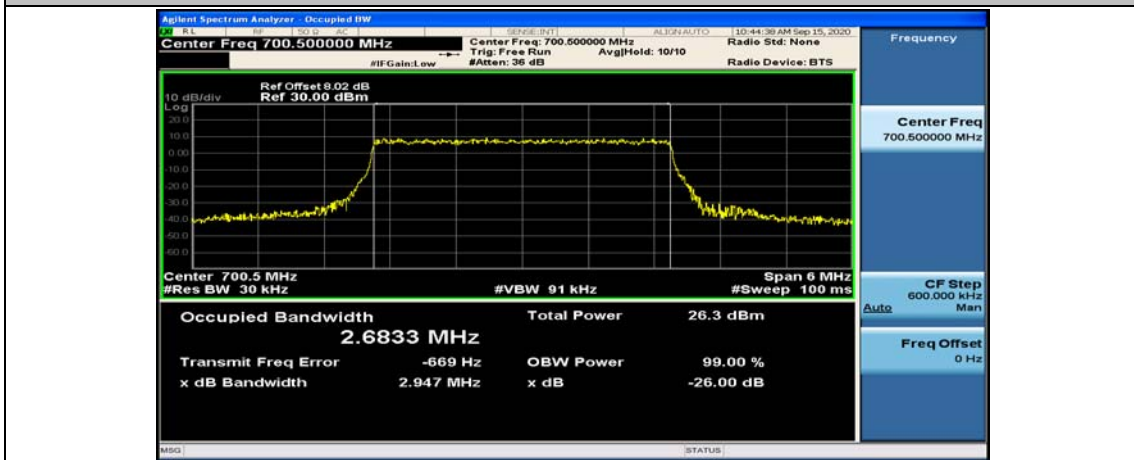

Channel Bandwidth: 3 MHz

(Channel Bandwidth: 3 MHz)_LCH_QPSK_15RB#0