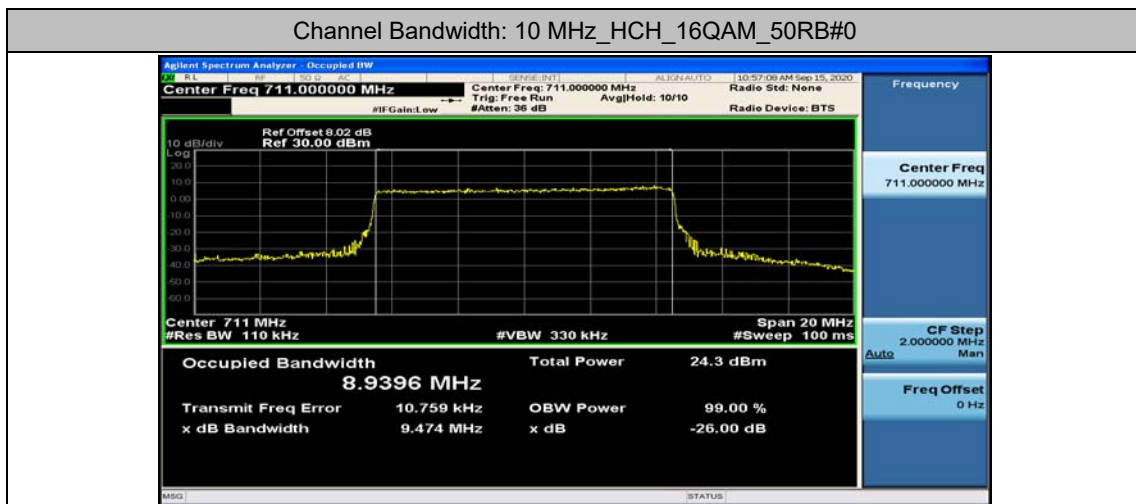

(Channel Bandwidth: 5 MHz)_LCH_QPSK_25RB#0

(Channel Bandwidth: 5 MHz)_MCH_16QAM_25RB#0

(Channel Bandwidth: 5 MHz)_HCH_16QAM_25RB#0

Channel Bandwidth: 10 MHz

Channel Bandwidth: 10 MHz_LCH_QPSK_50RB#0

Appendix D: Band Edge