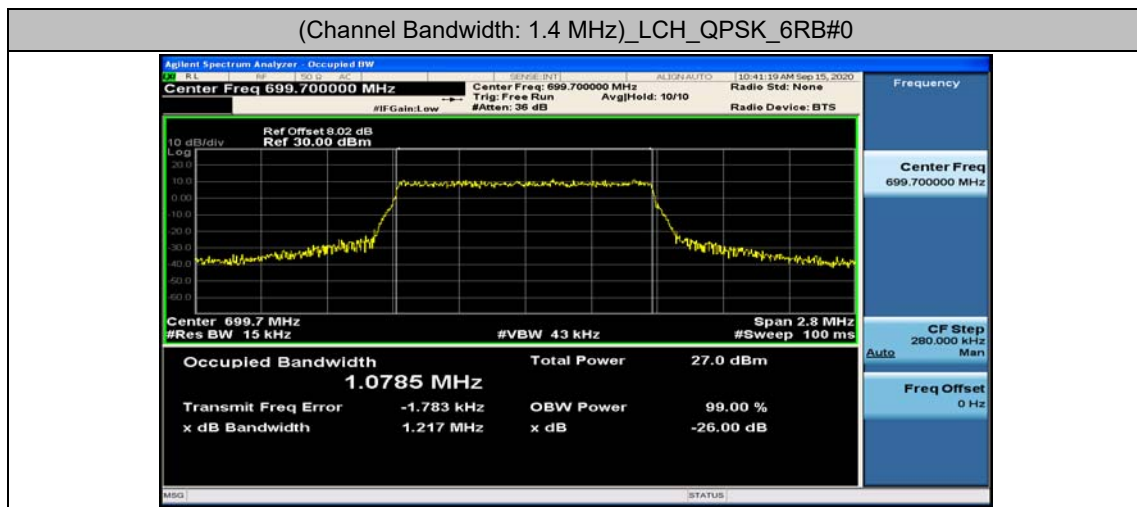

Channel Bandwidth: 10 MHz

Channel Bandwidth: 10 MHz						
Modulation	Channel	RB Configuration		Occupied Bandwidth (MHz)	26dB Bandwidth (MHz)	Verdict
		Size	Offset			
QPSK	LCH	50	0	8.9393	9.471	PASS
	MCH	50	0	8.9487	9.529	PASS
	HCH	50	0	8.9460	9.457	PASS
16QAM	LCH	50	0	8.9318	9.460	PASS
	MCH	50	0	8.9515	9.586	PASS
	HCH	50	0	8.9396	9.474	PASS

Test Graphs

Channel Bandwidth: 1.4 MHz