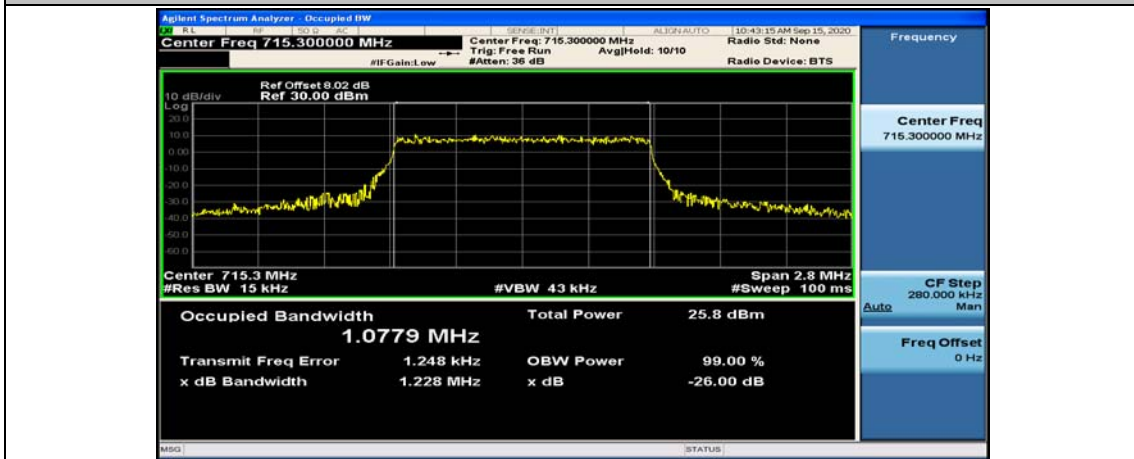

(Channel Bandwidth: 1.4 MHz)_HCH_16QAM_6RB#0