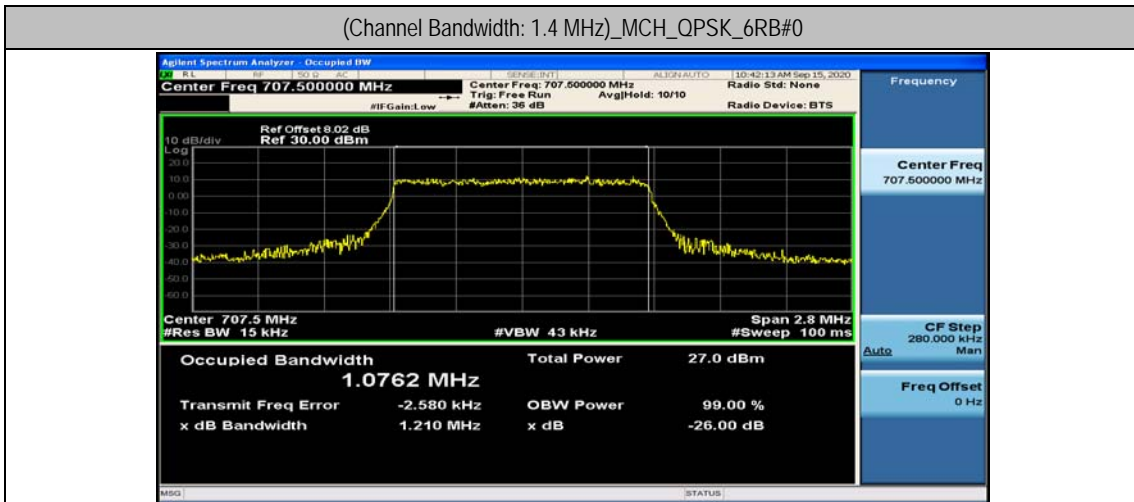

(Channel Bandwidth: 1.4 MHz)_HCH_QPSK_6RB#0

(Channel Bandwidth: 1.4 MHz)_MCH_QPSK_6RB#0