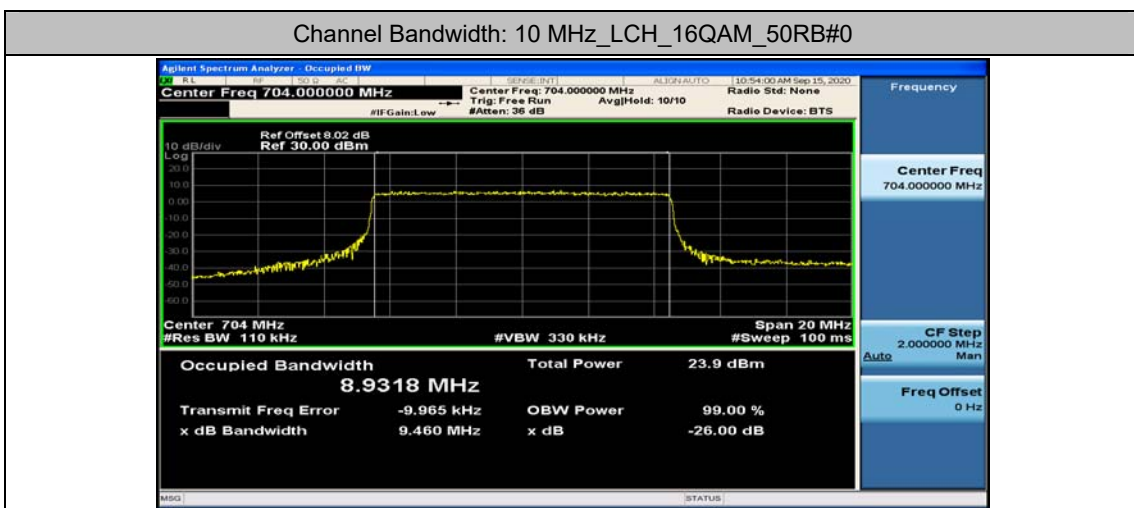

(Channel Bandwidth: 5 MHz)_LCH_QPSK_25RB#0

(Channel Bandwidth: 5 MHz)_MCH_16QAM_25RB#0

(Channel Bandwidth: 5 MHz)_HCH_16QAM_25RB#0

Channel Bandwidth: 10 MHz

Channel Bandwidth: 10 MHz_LCH_QPSK_50RB#0

Appendix D: Band Edge