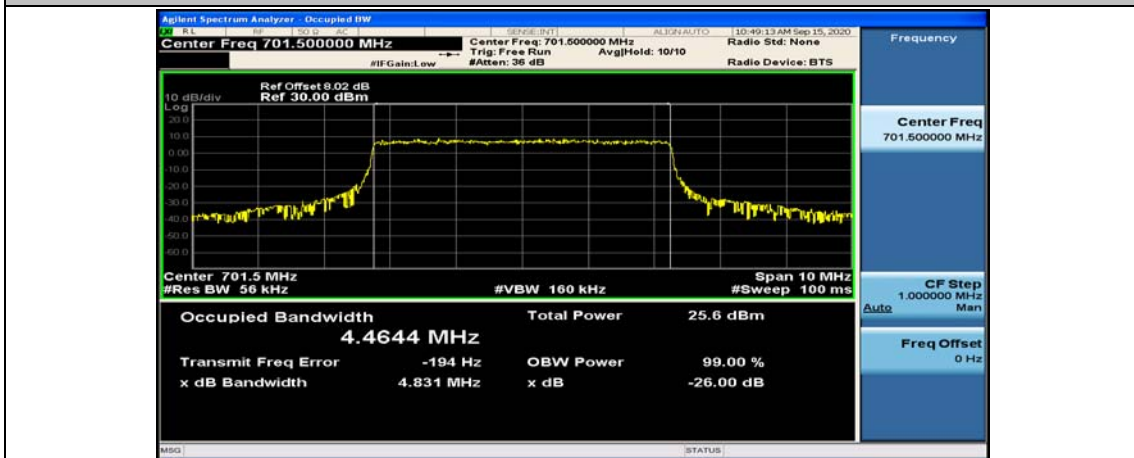

(Channel Bandwidth: 1.4 MHz)_HCH_16QAM_6RB#0

Channel Bandwidth: 3 MHz

(Channel Bandwidth: 3 MHz)_LCH_QPSK_15RB#0

(Channel Bandwidth: 3 MHz)_MCH_16QAM_15RB#0

(Channel Bandwidth: 3 MHz)_HCH_16QAM_15RB#0

Channel Bandwidth: 5 MHz

(Channel Bandwidth: 5 MHz)_LCH_QPSK_25RB#0

(Channel Bandwidth: 5 MHz)_MCH_16QAM_25RB#0

(Channel Bandwidth: 5 MHz)_HCH_16QAM_25RB#0

Channel Bandwidth: 10 MHz

Channel Bandwidth: 10 MHz_LCH_QPSK_50RB#0

Appendix D: Band Edge