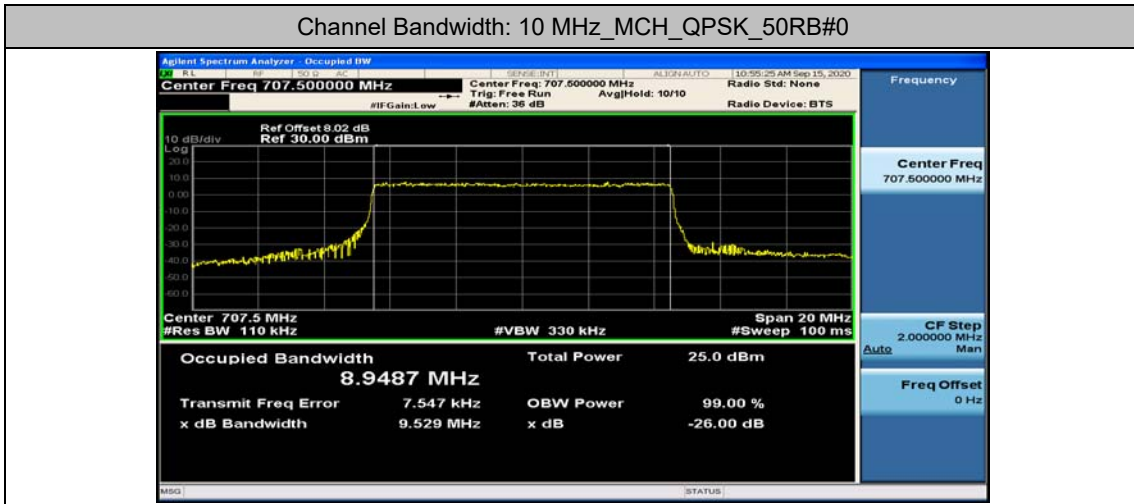

(Channel Bandwidth: 5 MHz)_LCH_QPSK_25RB#0

(Channel Bandwidth: 5 MHz)_MCH_16QAM_25RB#0

(Channel Bandwidth: 5 MHz)_HCH_16QAM_25RB#0

Channel Bandwidth: 10 MHz

Channel Bandwidth: 10 MHz_LCH_QPSK_50RB#0

Appendix D: Band Edge