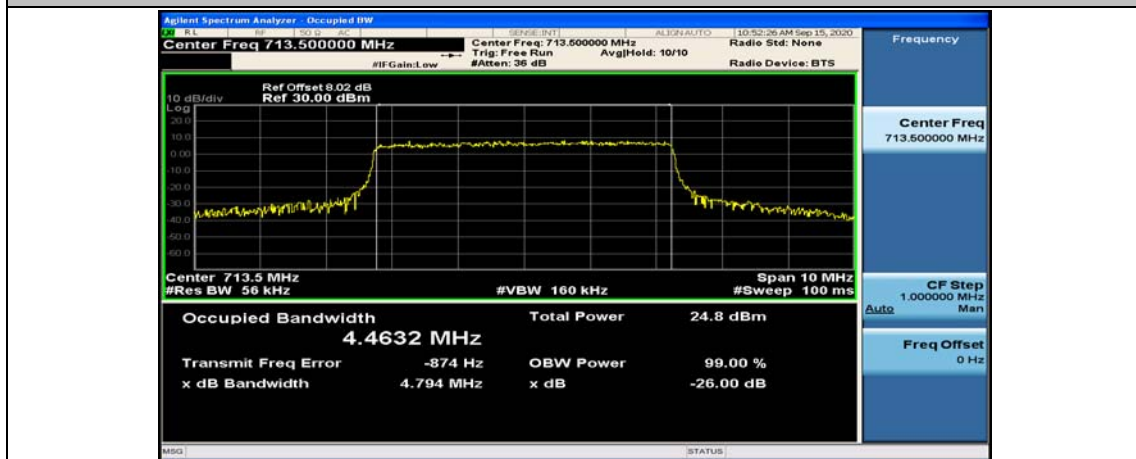

(Channel Bandwidth: 5 MHz)_LCH_QPSK_25RB#0

(Channel Bandwidth: 5 MHz)_MCH_16QAM_25RB#0

(Channel Bandwidth: 5 MHz)_HCH_16QAM_25RB#0

Channel Bandwidth: 10 MHz

Channel Bandwidth: 10 MHz_LCH_QPSK_50RB#0

Appendix D: Band Edge