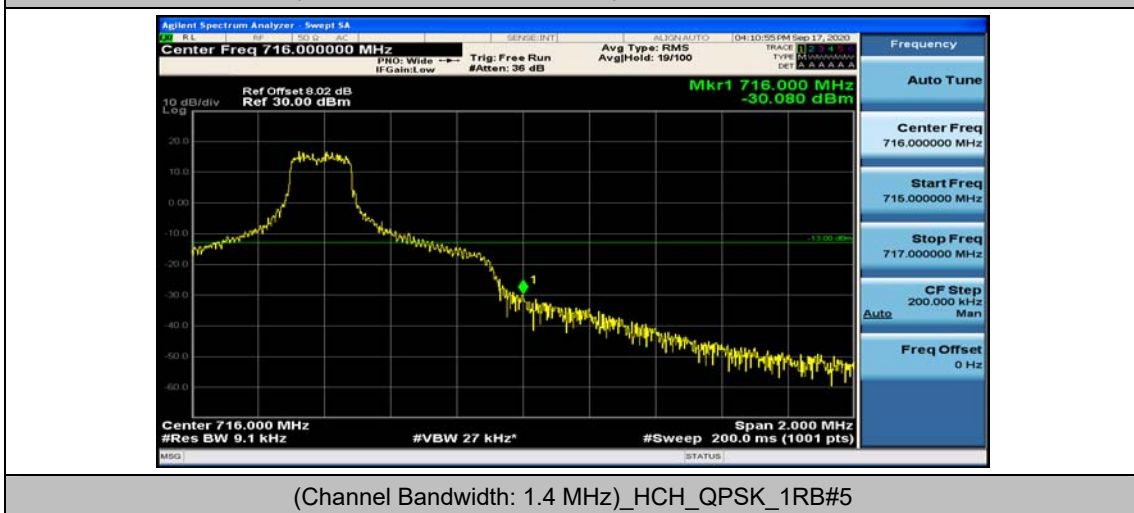

(Channel Bandwidth: 1.4 MHz)_HCH_QPSK_1RB#3

(Channel Bandwidth: 1.4 MHz)_HCH_QPSK_1RB#5