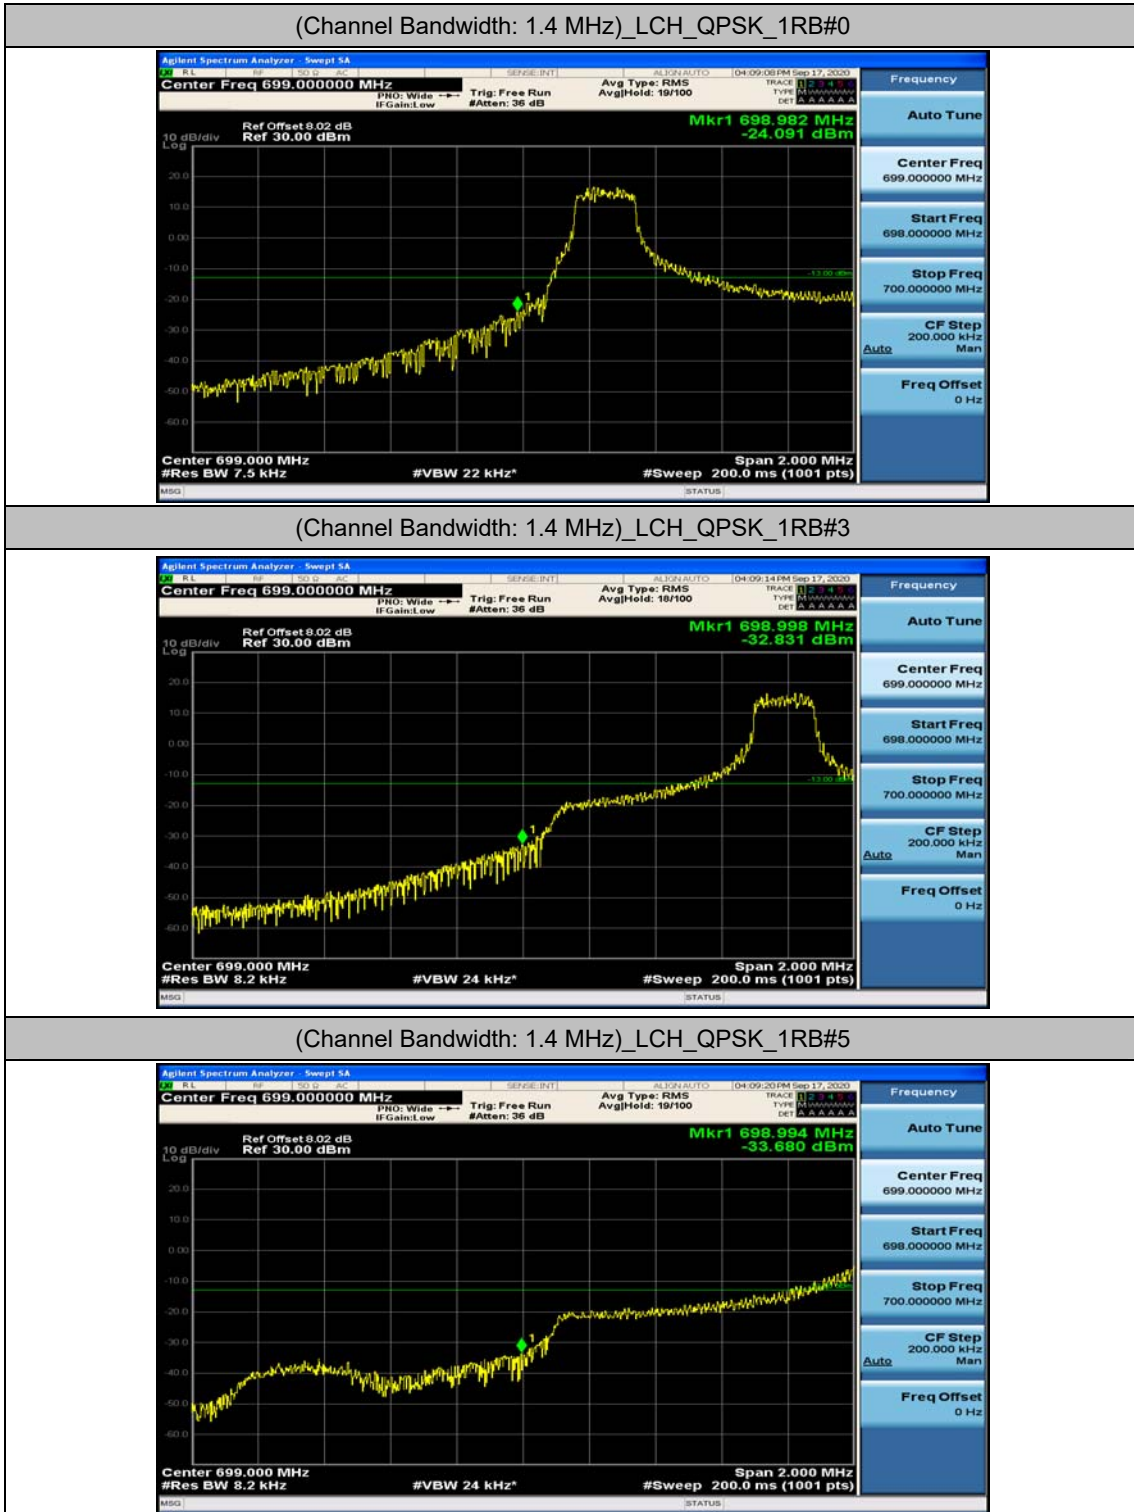

(Channel Bandwidth: 5 MHz)_LCH_QPSK_25RB#0

(Channel Bandwidth: 5 MHz)_MCH_16QAM_25RB#0

(Channel Bandwidth: 5 MHz)_HCH_16QAM_25RB#0

Channel Bandwidth: 10 MHz

Channel Bandwidth: 10 MHz_LCH_QPSK_50RB#0

Appendix D: Band Edge

Test Graphs

Channel Bandwidth: 1.4 MHz

(Channel Bandwidth: 1.4 MHz)_LCH_QPSK_3RB#0

(Channel Bandwidth: 1.4 MHz)_LCH_QPSK_3RB#2

(Channel Bandwidth: 1.4 MHz)_LCH_QPSK_3RB#3

(Channel Bandwidth: 1.4 MHz)_LCH_QPSK_6RB#0