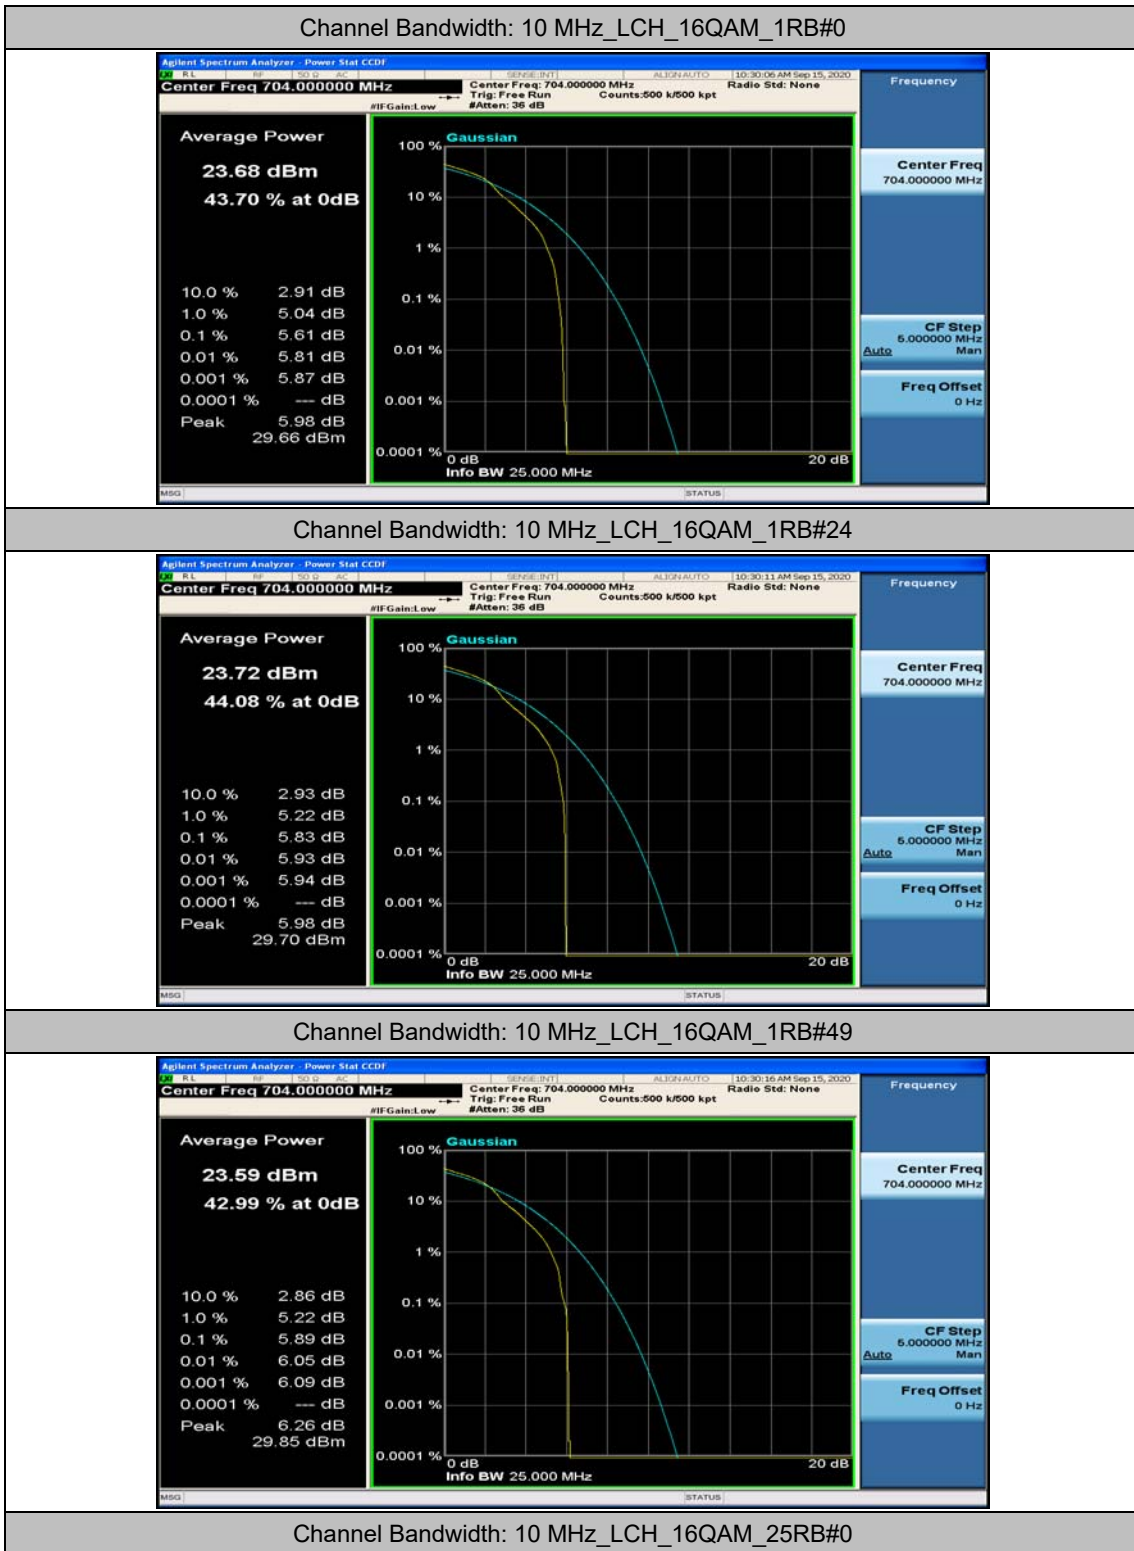

Channel Bandwidth: 10 MHz_MCH_QPSK_50RB#0

Channel Bandwidth: 10 MHz_HCH_QPSK_1RB#0

Channel Bandwidth: 10 MHz_HCH_QPSK_1RB#24

Channel Bandwidth: 10 MHz_MCH_16QAM_1RB#0

Channel Bandwidth: 10 MHz_MCH_16QAM_1RB#24

Channel Bandwidth: 10 MHz_MCH_16QAM_1RB#49

Channel Bandwidth: 10 MHz_MCH_16QAM_25RB#0

Channel Bandwidth: 10 MHz_MCH_16QAM_25RB#12

Channel Bandwidth: 10 MHz_MCH_16QAM_25RB#25

Appendix C: 26dB Bandwidth and Occupied Bandwidth