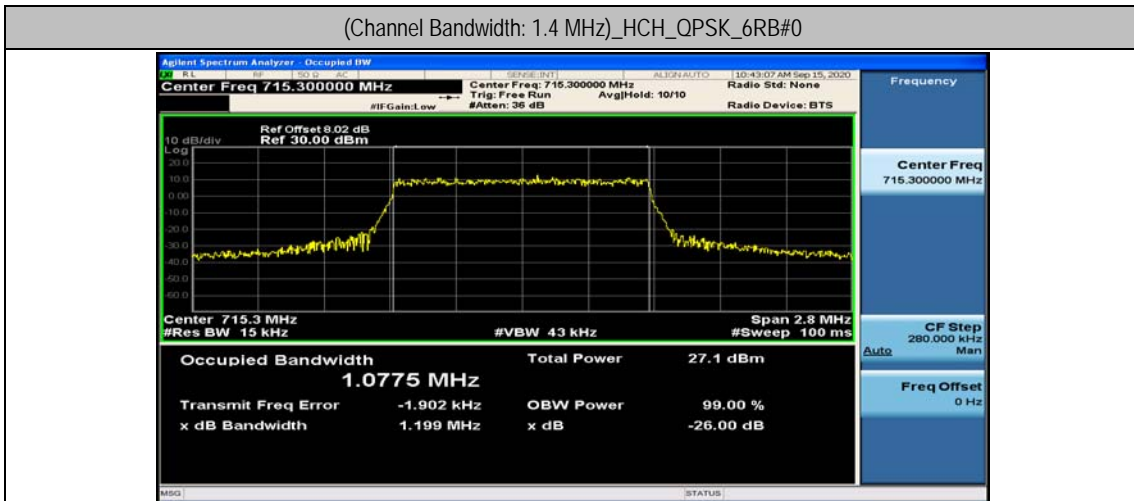

Test Graphs

Channel Bandwidth: 1.4 MHz

(Channel Bandwidth: 1.4 MHz)_MCH_QPSK_6RB#0

(Channel Bandwidth: 1.4 MHz)_HCH_QPSK_6RB#0

(Channel Bandwidth: 1.4 MHz)_LCH_16QAM_6RB#0

(Channel Bandwidth: 1.4 MHz)_MCH_16QAM_6RB#0