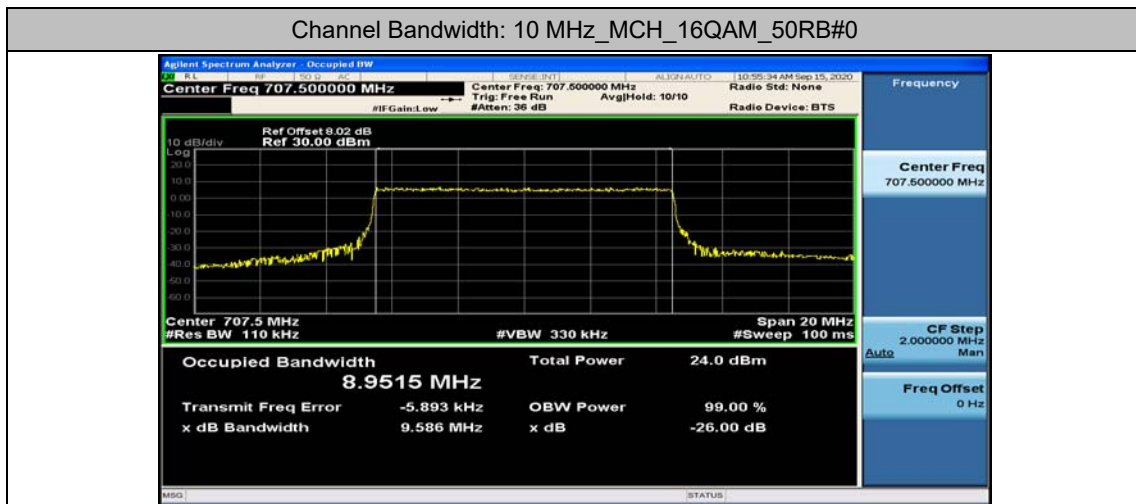

(Channel Bandwidth: 5 MHz)_LCH_QPSK_25RB#0

(Channel Bandwidth: 5 MHz)_MCH_16QAM_25RB#0

(Channel Bandwidth: 5 MHz)_HCH_16QAM_25RB#0

Channel Bandwidth: 10 MHz

Channel Bandwidth: 10 MHz_LCH_QPSK_50RB#0

Appendix D: Band Edge