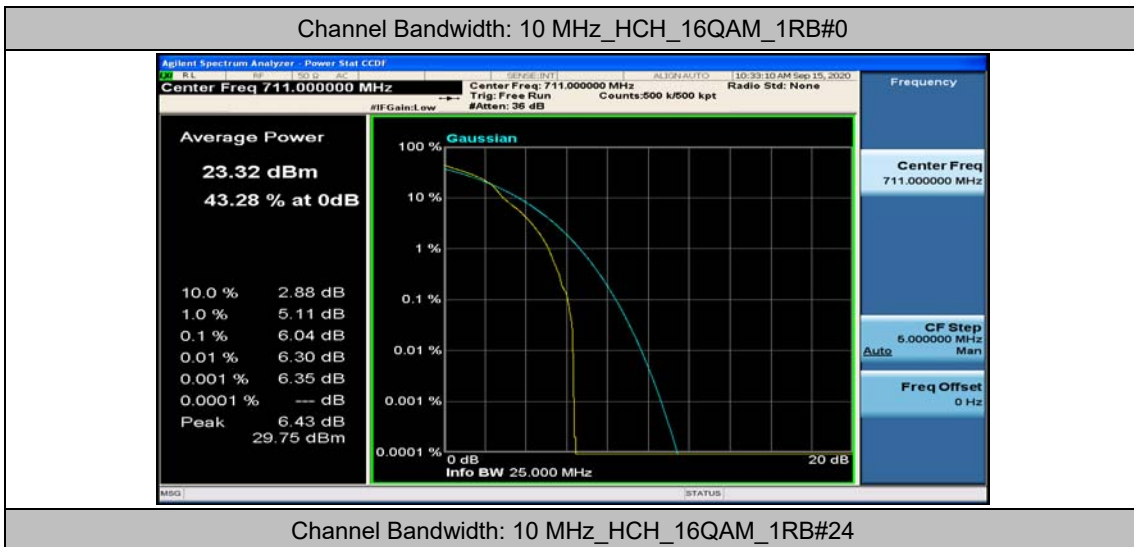

Channel Bandwidth: 10 MHz_MCH_16QAM_1RB#49

Channel Bandwidth: 10 MHz_MCH_16QAM_25RB#0

Channel Bandwidth: 10 MHz_MCH_16QAM_25RB#12

Channel Bandwidth: 10 MHz_MCH_16QAM_25RB#25

Appendix C: 26dB Bandwidth and Occupied Bandwidth