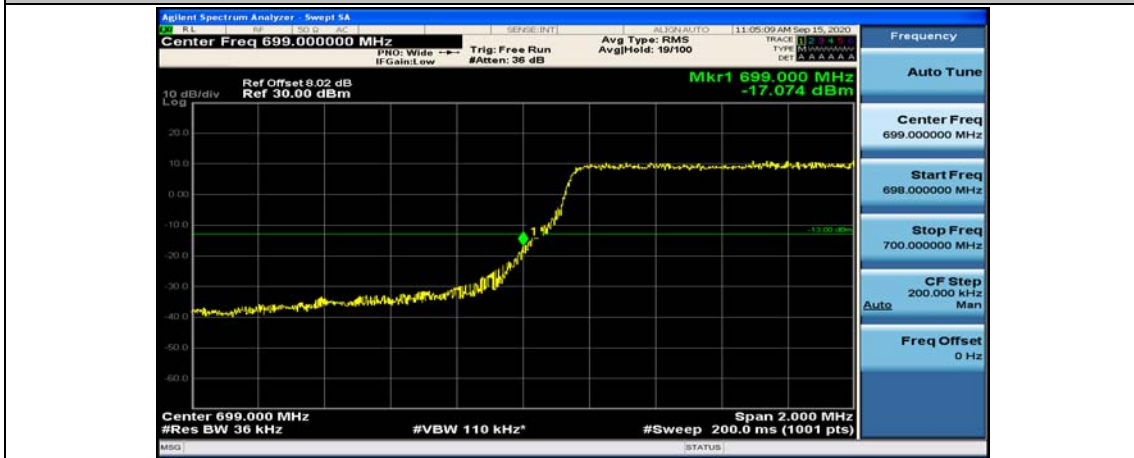

(Channel Bandwidth: 1.4 MHz)_HCH_16QAM_6RB#0

Channel Bandwidth: 3 MHz

(Channel Bandwidth: 3 MHz)_LCH_QPSK_1RB#14

(Channel Bandwidth: 3 MHz)_LCH_QPSK_8RB#0

(Channel Bandwidth: 3 MHz)_LCH_QPSK_8RB#4

(Channel Bandwidth: 3 MHz)_LCH_QPSK_8RB#7