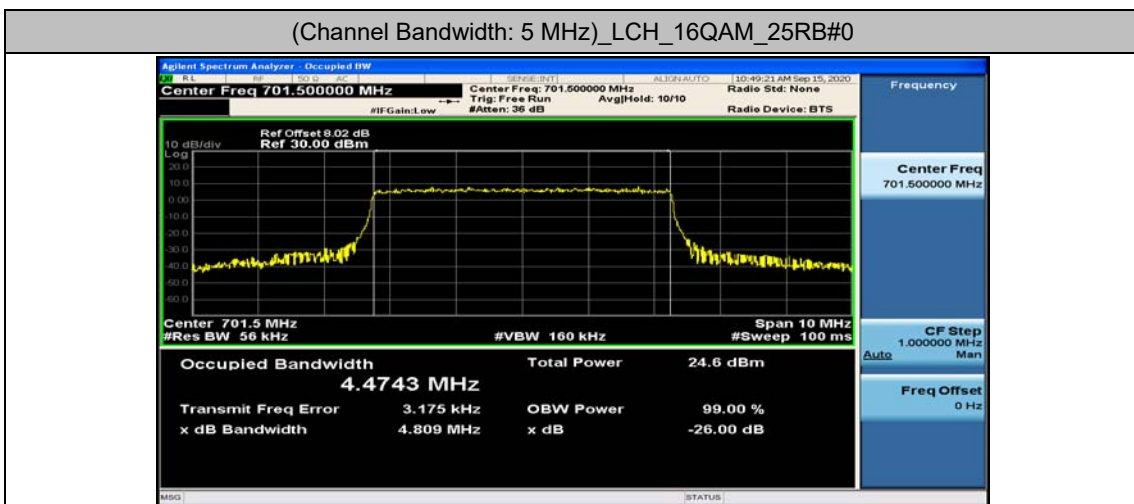

(Channel Bandwidth: 1.4 MHz)_HCH_16QAM_6RB#0

Channel Bandwidth: 3 MHz

(Channel Bandwidth: 3 MHz)_LCH_QPSK_15RB#0

(Channel Bandwidth: 3 MHz)_MCH_16QAM_15RB#0

(Channel Bandwidth: 3 MHz)_HCH_16QAM_15RB#0

Channel Bandwidth: 5 MHz

(Channel Bandwidth: 5 MHz)_LCH_QPSK_25RB#0

(Channel Bandwidth: 5 MHz)_MCH_16QAM_25RB#0

(Channel Bandwidth: 5 MHz)_HCH_16QAM_25RB#0

Channel Bandwidth: 10 MHz

Channel Bandwidth: 10 MHz_LCH_QPSK_50RB#0

Appendix D: Band Edge