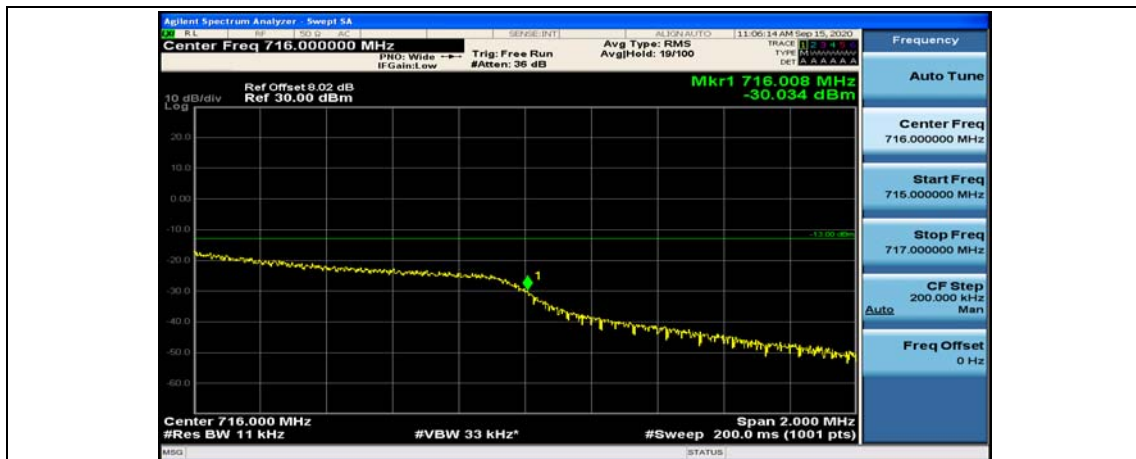

(Channel Bandwidth: 3 MHz)_HCH_QPSK_1RB#7