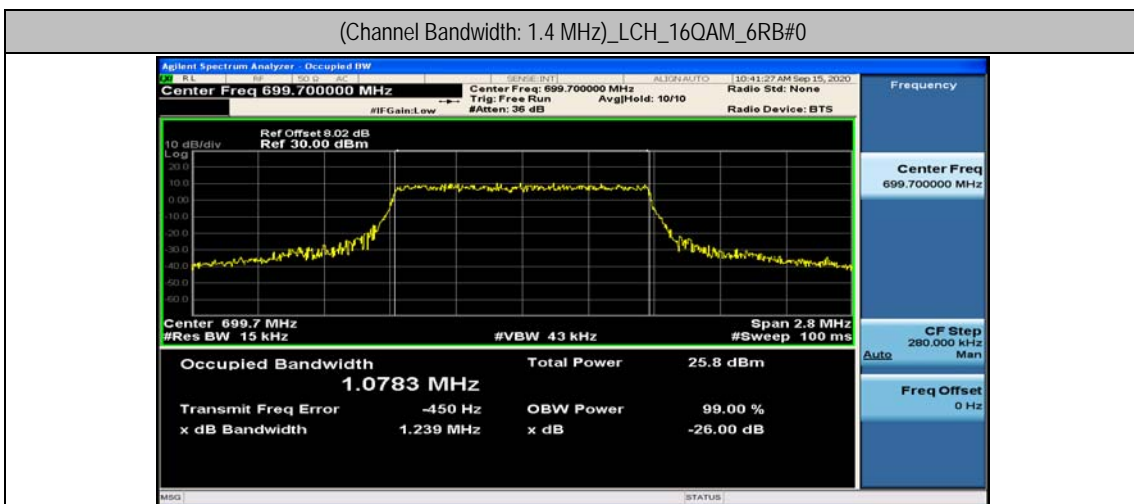

Channel Bandwidth: 10 MHz

Channel Bandwidth: 10 MHz						
Modulation	Channel	RB Configuration		Occupied Bandwidth (MHz)	26dB Bandwidth (MHz)	Verdict
		Size	Offset			
QPSK	LCH	50	0	8.9393	9.471	PASS
	MCH	50	0	8.9487	9.529	PASS
	HCH	50	0	8.9460	9.457	PASS
16QAM	LCH	50	0	8.9318	9.460	PASS
	MCH	50	0	8.9515	9.586	PASS
	HCH	50	0	8.9396	9.474	PASS

Test Graphs

Channel Bandwidth: 1.4 MHz

(Channel Bandwidth: 1.4 MHz)_MCH_QPSK_6RB#0

(Channel Bandwidth: 1.4 MHz)_HCH_QPSK_6RB#0

(Channel Bandwidth: 1.4 MHz)_LCH_16QAM_6RB#0

(Channel Bandwidth: 1.4 MHz)_MCH_16QAM_6RB#0

(Channel Bandwidth: 1.4 MHz)_HCH_16QAM_6RB#0

Channel Bandwidth: 3 MHz

(Channel Bandwidth: 3 MHz)_LCH_QPSK_15RB#0

(Channel Bandwidth: 3 MHz)_MCH_16QAM_15RB#0

(Channel Bandwidth: 3 MHz)_HCH_16QAM_15RB#0

Channel Bandwidth: 5 MHz