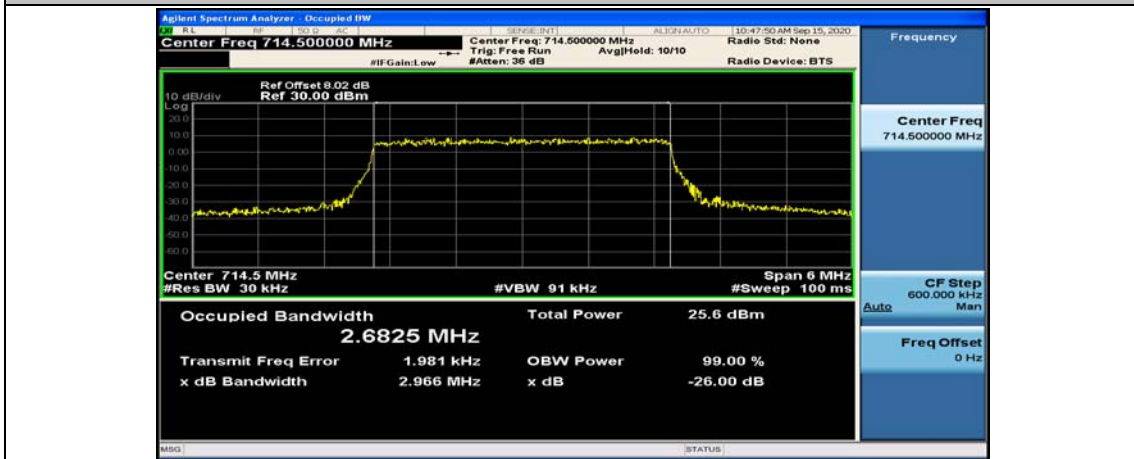

(Channel Bandwidth: 1.4 MHz)_HCH_16QAM_6RB#0

Channel Bandwidth: 3 MHz

(Channel Bandwidth: 3 MHz)_LCH_QPSK_15RB#0

(Channel Bandwidth: 3 MHz)_MCH_16QAM_15RB#0

(Channel Bandwidth: 3 MHz)_HCH_16QAM_15RB#0

Channel Bandwidth: 5 MHz