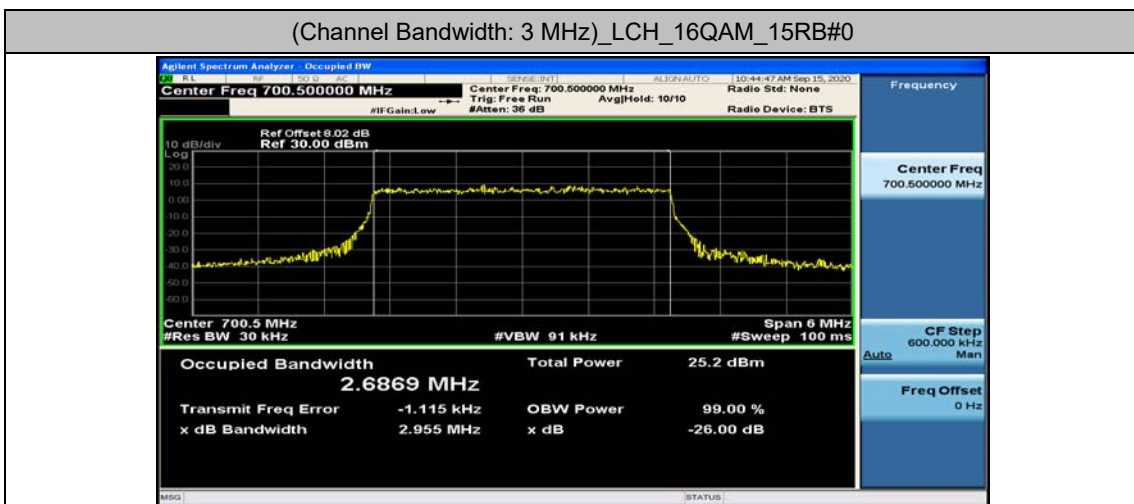

Channel Bandwidth: 10 MHz

Channel Bandwidth: 10 MHz						
Modulation	Channel	RB Configuration		Occupied Bandwidth (MHz)	26dB Bandwidth (MHz)	Verdict
		Size	Offset			
QPSK	LCH	50	0	8.9393	9.471	PASS
	MCH	50	0	8.9487	9.529	PASS
	HCH	50	0	8.9460	9.457	PASS
16QAM	LCH	50	0	8.9318	9.460	PASS
	MCH	50	0	8.9515	9.586	PASS
	HCH	50	0	8.9396	9.474	PASS

Test Graphs

Channel Bandwidth: 1.4 MHz

(Channel Bandwidth: 1.4 MHz)_MCH_QPSK_6RB#0

(Channel Bandwidth: 1.4 MHz)_HCH_QPSK_6RB#0

(Channel Bandwidth: 1.4 MHz)_LCH_16QAM_6RB#0

(Channel Bandwidth: 1.4 MHz)_MCH_16QAM_6RB#0

(Channel Bandwidth: 1.4 MHz)_HCH_16QAM_6RB#0

Channel Bandwidth: 3 MHz

(Channel Bandwidth: 3 MHz)_LCH_QPSK_15RB#0

(Channel Bandwidth: 3 MHz)_MCH_16QAM_15RB#0

(Channel Bandwidth: 3 MHz)_HCH_16QAM_15RB#0

Channel Bandwidth: 5 MHz