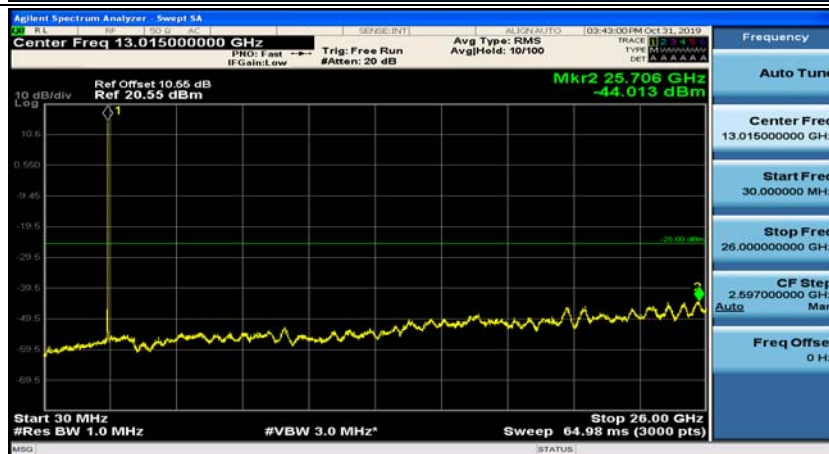

Appendix E: Conducted Spurious Emission

Test Graphs

Channel Bandwidth: 5 MHz

(Channel Bandwidth: 5 MHz)_MCH_QPSK_1RB#0

(Channel Bandwidth: 5 MHz)_MCH_QPSK_1RB#12

(Channel Bandwidth: 5 MHz)_HCH_QPSK_1RB#0

(Channel Bandwidth: 5 MHz)_HCH_QPSK_1RB#12