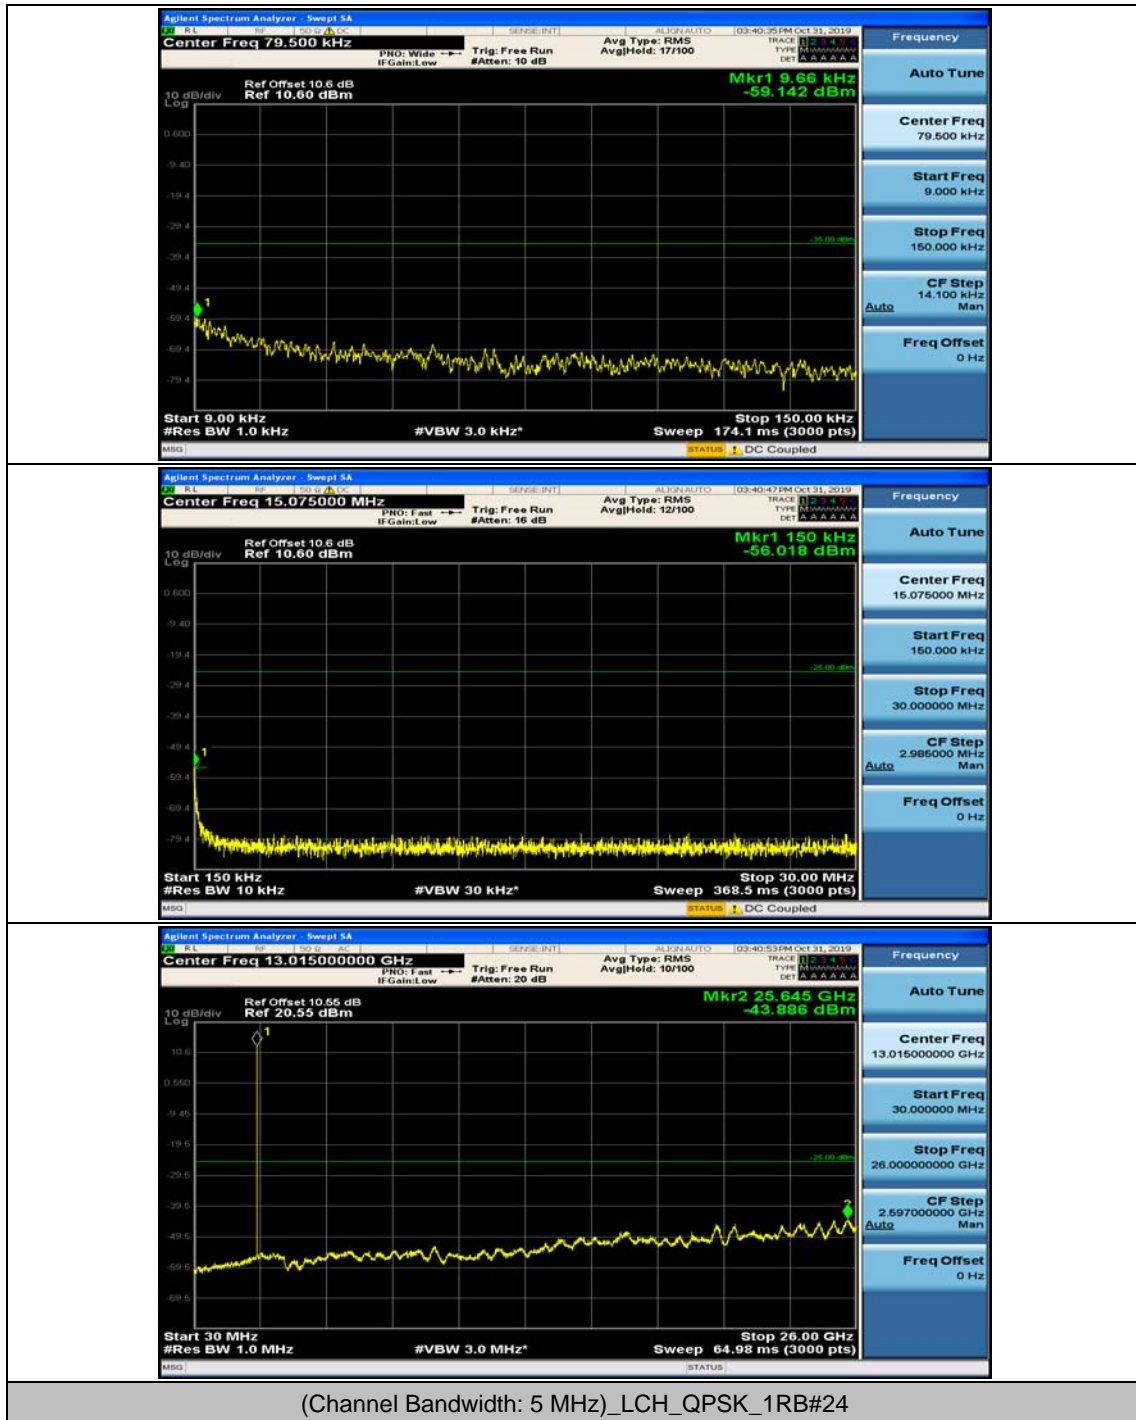

(Channel Bandwidth:20 MHz)_HCH_16QAM_1RB#99

(Channel Bandwidth:20 MHz)_HCH_16QAM_50RB#0

(Channel Bandwidth:20 MHz)_HCH_16QAM_50RB#25

(Channel Bandwidth:20 MHz)_HCH_16QAM_50RB#50

(Channel Bandwidth:20 MHz)_HCH_16QAM_100RB#0

Appendix E: Conducted Spurious Emission

Test Graphs

Channel Bandwidth: 5 MHz

(Channel Bandwidth: 5 MHz)_MCH_QPSK_1RB#0

(Channel Bandwidth: 5 MHz)_MCH_QPSK_1RB#12

(Channel Bandwidth: 5 MHz)_HCH_QPSK_1RB#0

(Channel Bandwidth: 5 MHz)_HCH_QPSK_1RB#12