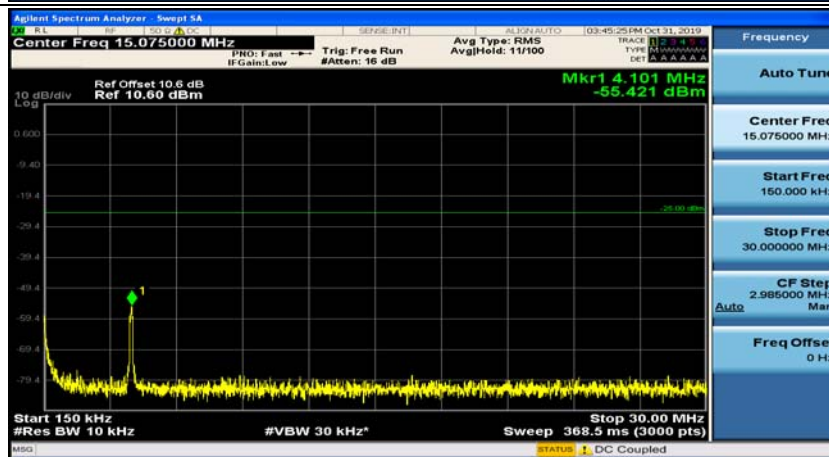

Appendix E: Conducted Spurious Emission

Test Graphs

Channel Bandwidth: 5 MHz

(Channel Bandwidth: 5 MHz)_MCH_QPSK_1RB#0

(Channel Bandwidth: 5 MHz)_MCH_QPSK_1RB#12

(Channel Bandwidth: 5 MHz)_HCH_QPSK_1RB#0

(Channel Bandwidth: 5 MHz)_HCH_QPSK_1RB#12