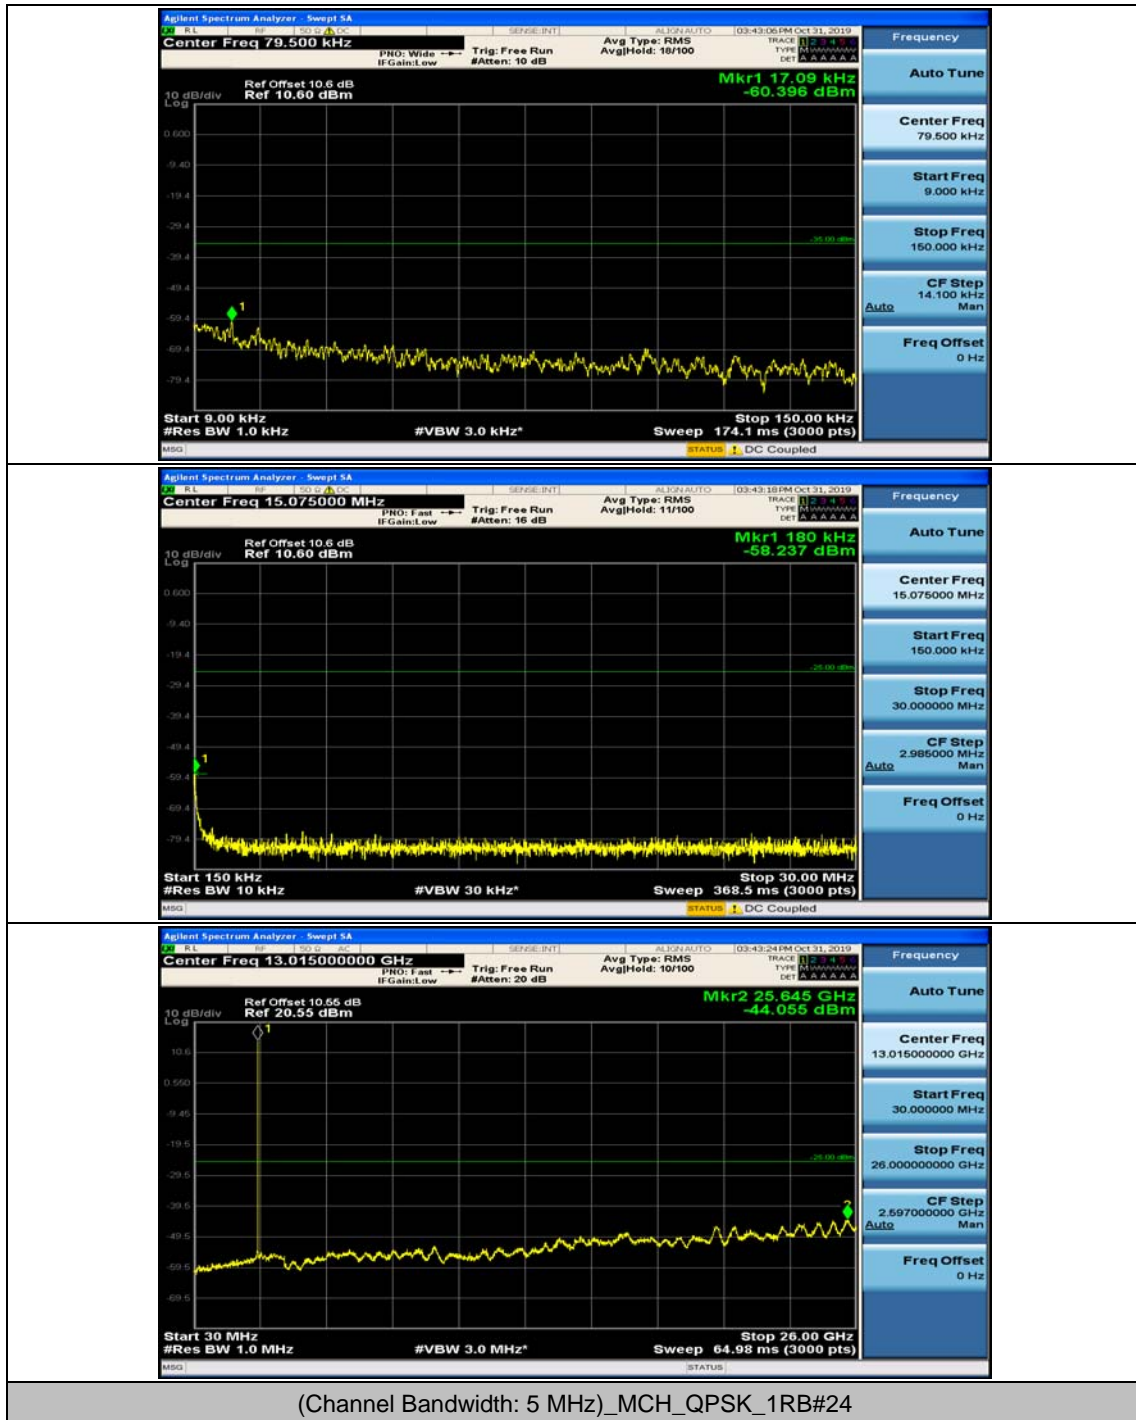

Appendix E: Conducted Spurious Emission

Test Graphs

Channel Bandwidth: 5 MHz

(Channel Bandwidth: 5 MHz)_MCH_QPSK_1RB#0

(Channel Bandwidth: 5 MHz)_MCH_QPSK_1RB#12

(Channel Bandwidth: 5 MHz)_HCH_QPSK_1RB#0

(Channel Bandwidth: 5 MHz)_HCH_QPSK_1RB#12