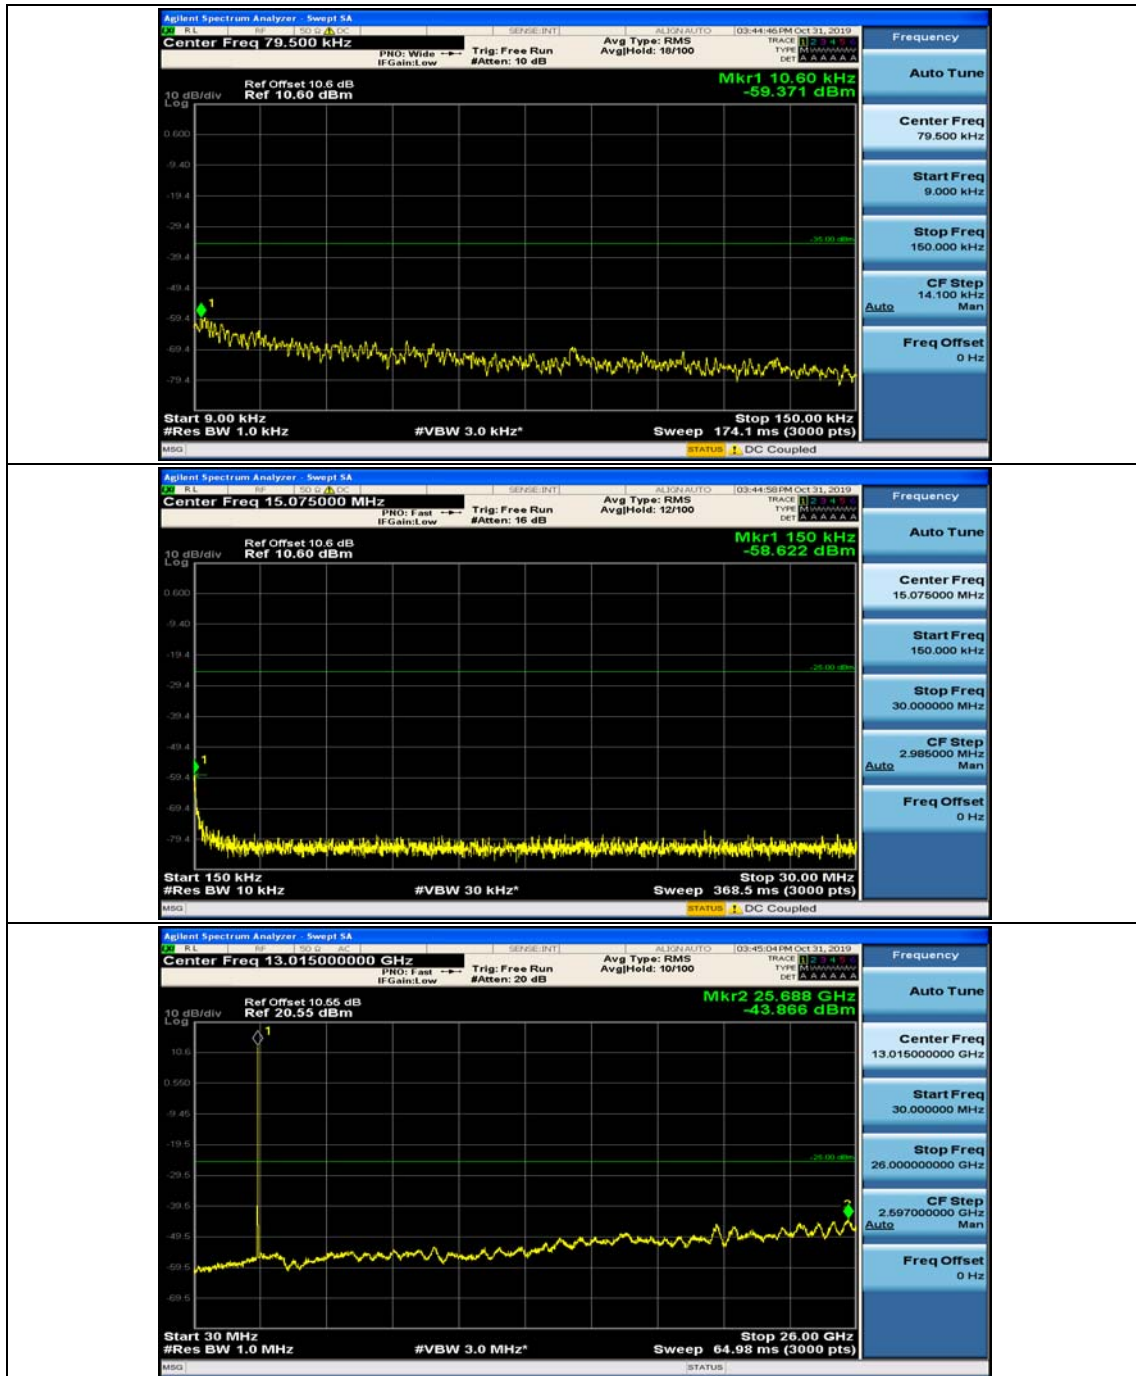

Appendix E: Conducted Spurious Emission

Test Graphs

Channel Bandwidth: 5 MHz

(Channel Bandwidth: 5 MHz)_MCH_QPSK_1RB#0

(Channel Bandwidth: 5 MHz)_MCH_QPSK_1RB#12

(Channel Bandwidth: 5 MHz)_HCH_QPSK_1RB#0

(Channel Bandwidth: 5 MHz)_HCH_QPSK_1RB#12

(Channel Bandwidth: 5 MHz)_LCH_16QAM_1RB#0

(Channel Bandwidth: 5 MHz)_LCH_16QAM_1RB#12

(Channel Bandwidth: 5 MHz)_MCH_16QAM_1RB#0

(Channel Bandwidth: 5 MHz)_MCH_16QAM_1RB#12

(Channel Bandwidth: 5 MHz)_HCH_16QAM_1RB#0