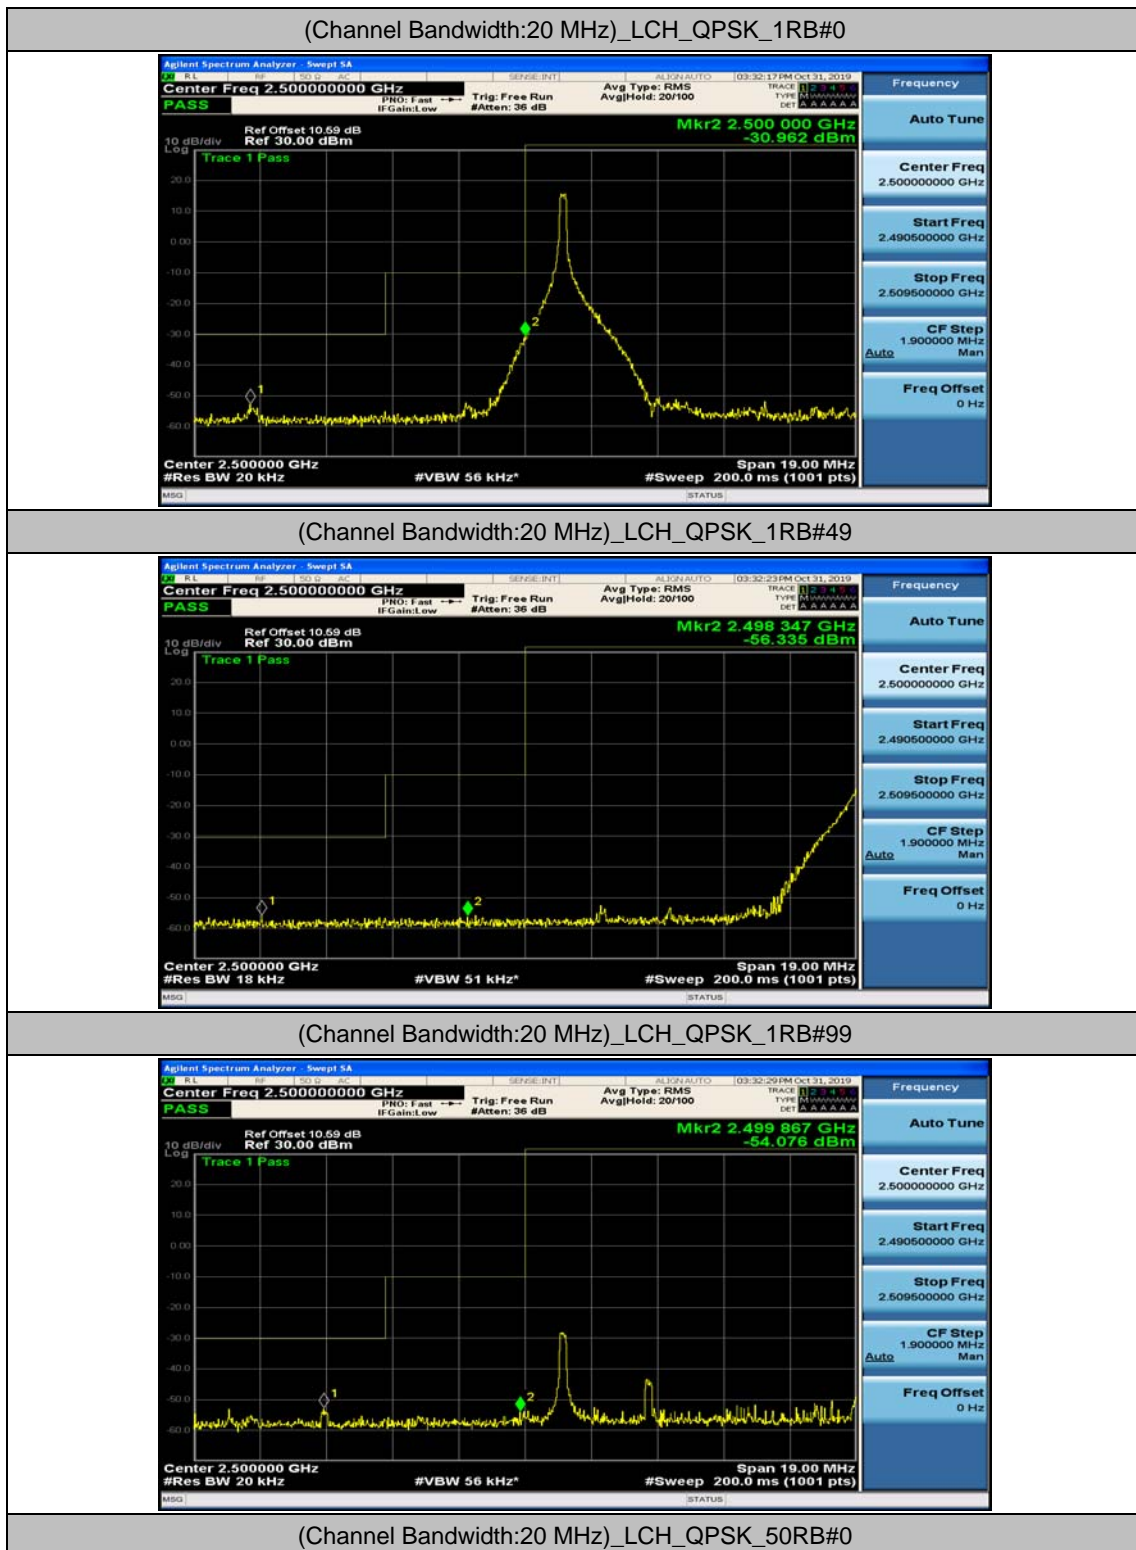

(Channel Bandwidth:15 MHz)_LCH_16QAM_37RB#0

(Channel Bandwidth:15 MHz)_LCH_16QAM_37RB#18

(Channel Bandwidth:15 MHz)_LCH_16QAM_37RB#38

(Channel Bandwidth:15 MHz)_LCH_16QAM_75RB#0

(Channel Bandwidth:15 MHz)_HCH_16QAM_1RB#0

(Channel Bandwidth:15 MHz)_HCH_16QAM_1RB#37

(Channel Bandwidth:15 MHz)_HCH_16QAM_1RB#74

(Channel Bandwidth:15 MHz)_HCH_16QAM_37RB#0

(Channel Bandwidth:15 MHz)_HCH_16QAM_37RB#18

(Channel Bandwidth:15 MHz)_HCH_16QAM_37RB#38

(Channel Bandwidth:15 MHz)_HCH_16QAM_75RB#0

Channel Bandwidth: 20 MHz

(Channel Bandwidth:20 MHz)_LCH_QPSK_50RB#25

(Channel Bandwidth:20 MHz)_LCH_QPSK_50RB#50

(Channel Bandwidth:20 MHz)_LCH_QPSK_100RB#0

(Channel Bandwidth:20 MHz)_HCH_QPSK_1RB#0