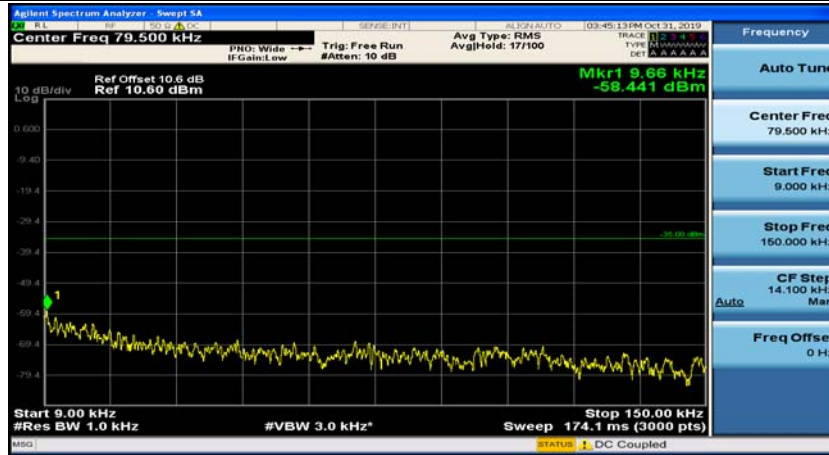

Appendix E: Conducted Spurious Emission

Test Graphs

Channel Bandwidth: 5 MHz

(Channel Bandwidth: 5 MHz)_MCH_QPSK_1RB#0

(Channel Bandwidth: 5 MHz)_MCH_QPSK_1RB#12

(Channel Bandwidth: 5 MHz)_HCH_QPSK_1RB#0

(Channel Bandwidth: 5 MHz)_HCH_QPSK_1RB#12