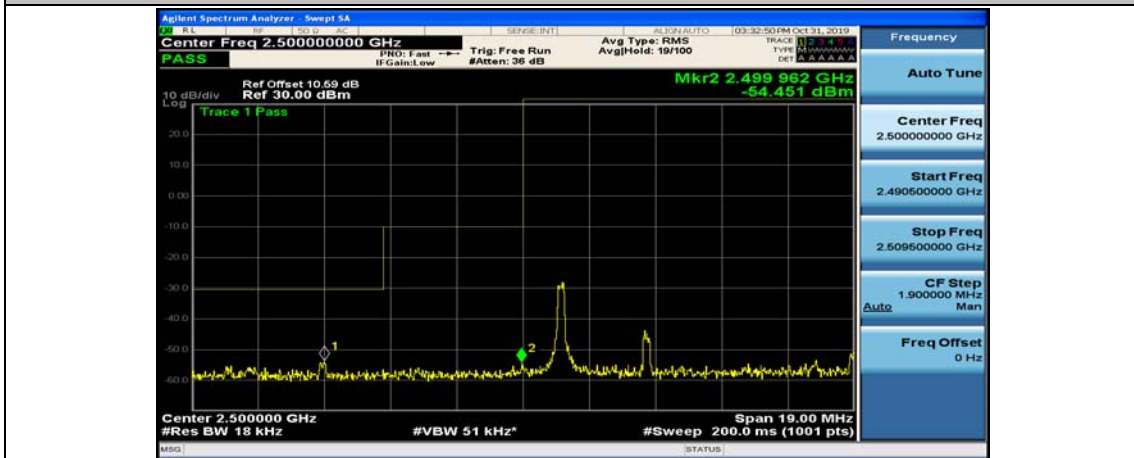

(Channel Bandwidth:20 MHz)_HCH_QPSK_100RB#0

(Channel Bandwidth:20 MHz)_LCH_16QAM_1RB#0

(Channel Bandwidth:20 MHz)_LCH_16QAM_1RB#49

(Channel Bandwidth:20 MHz)_LCH_16QAM_1RB#99

(Channel Bandwidth:20 MHz)_LCH_16QAM_50RB#0