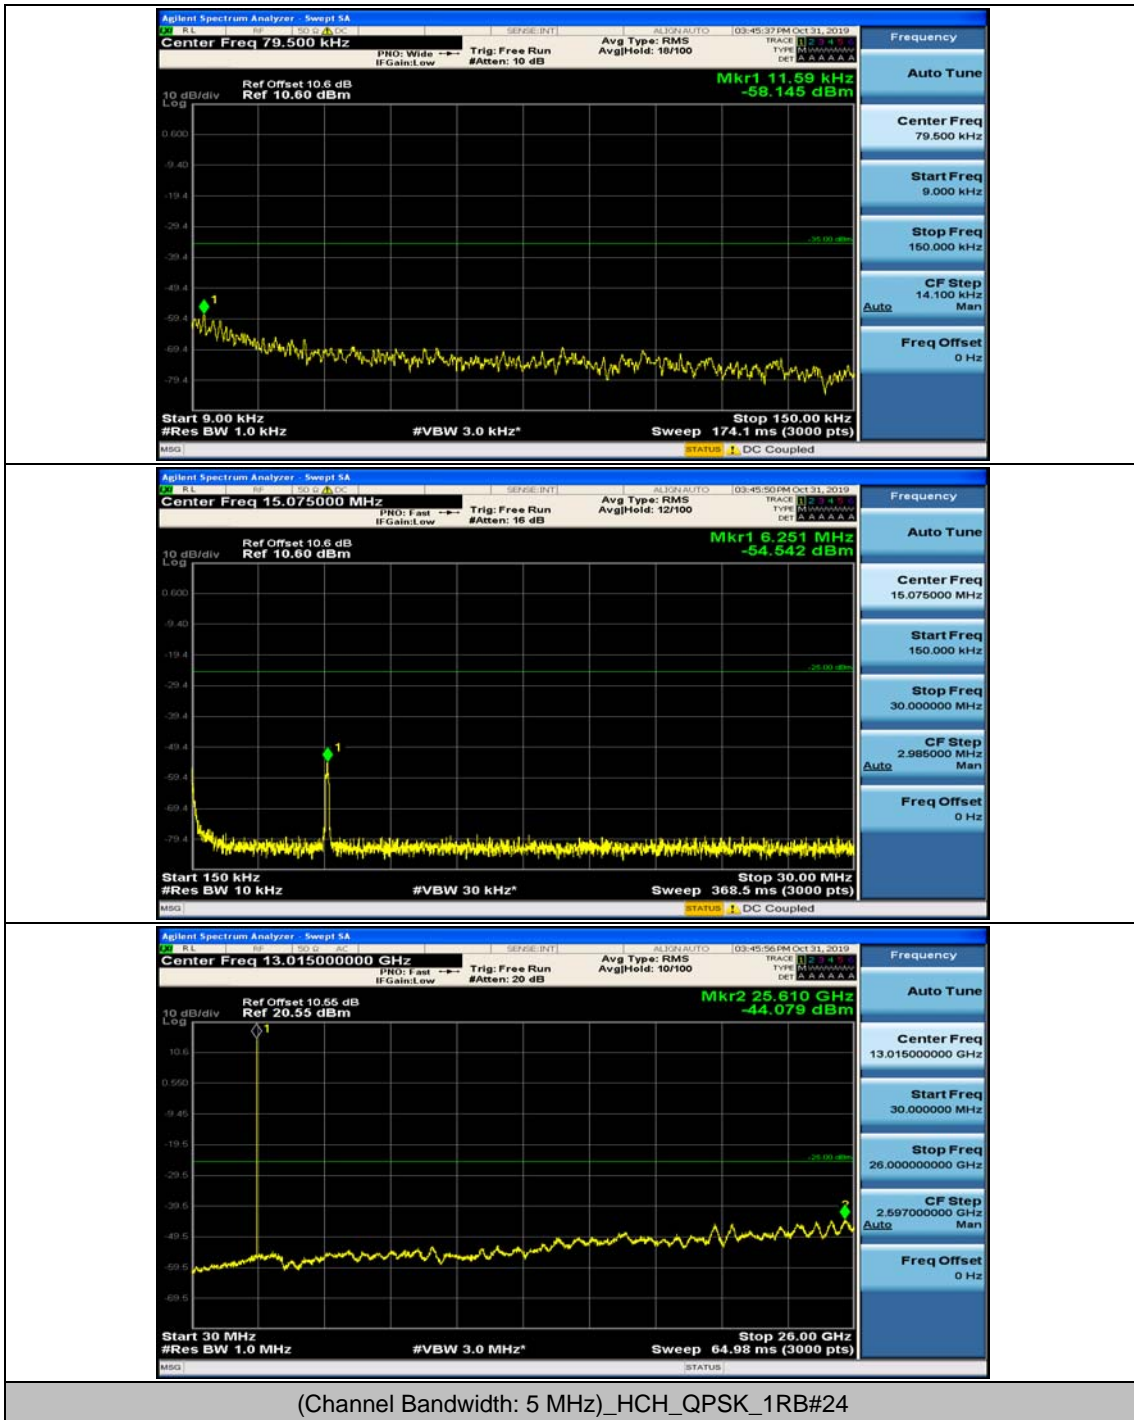

Appendix E: Conducted Spurious Emission

Test Graphs

Channel Bandwidth: 5 MHz

(Channel Bandwidth: 5 MHz)_MCH_QPSK_1RB#0

(Channel Bandwidth: 5 MHz)_MCH_QPSK_1RB#12

(Channel Bandwidth: 5 MHz)_HCH_QPSK_1RB#0

(Channel Bandwidth: 5 MHz)_HCH_QPSK_1RB#12