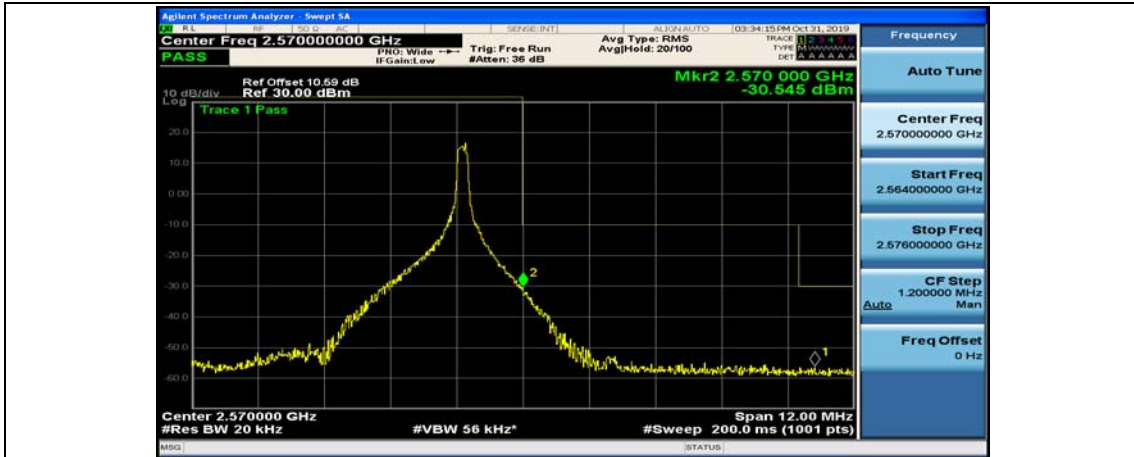

(Channel Bandwidth:20 MHz)_HCH_QPSK_1RB#99