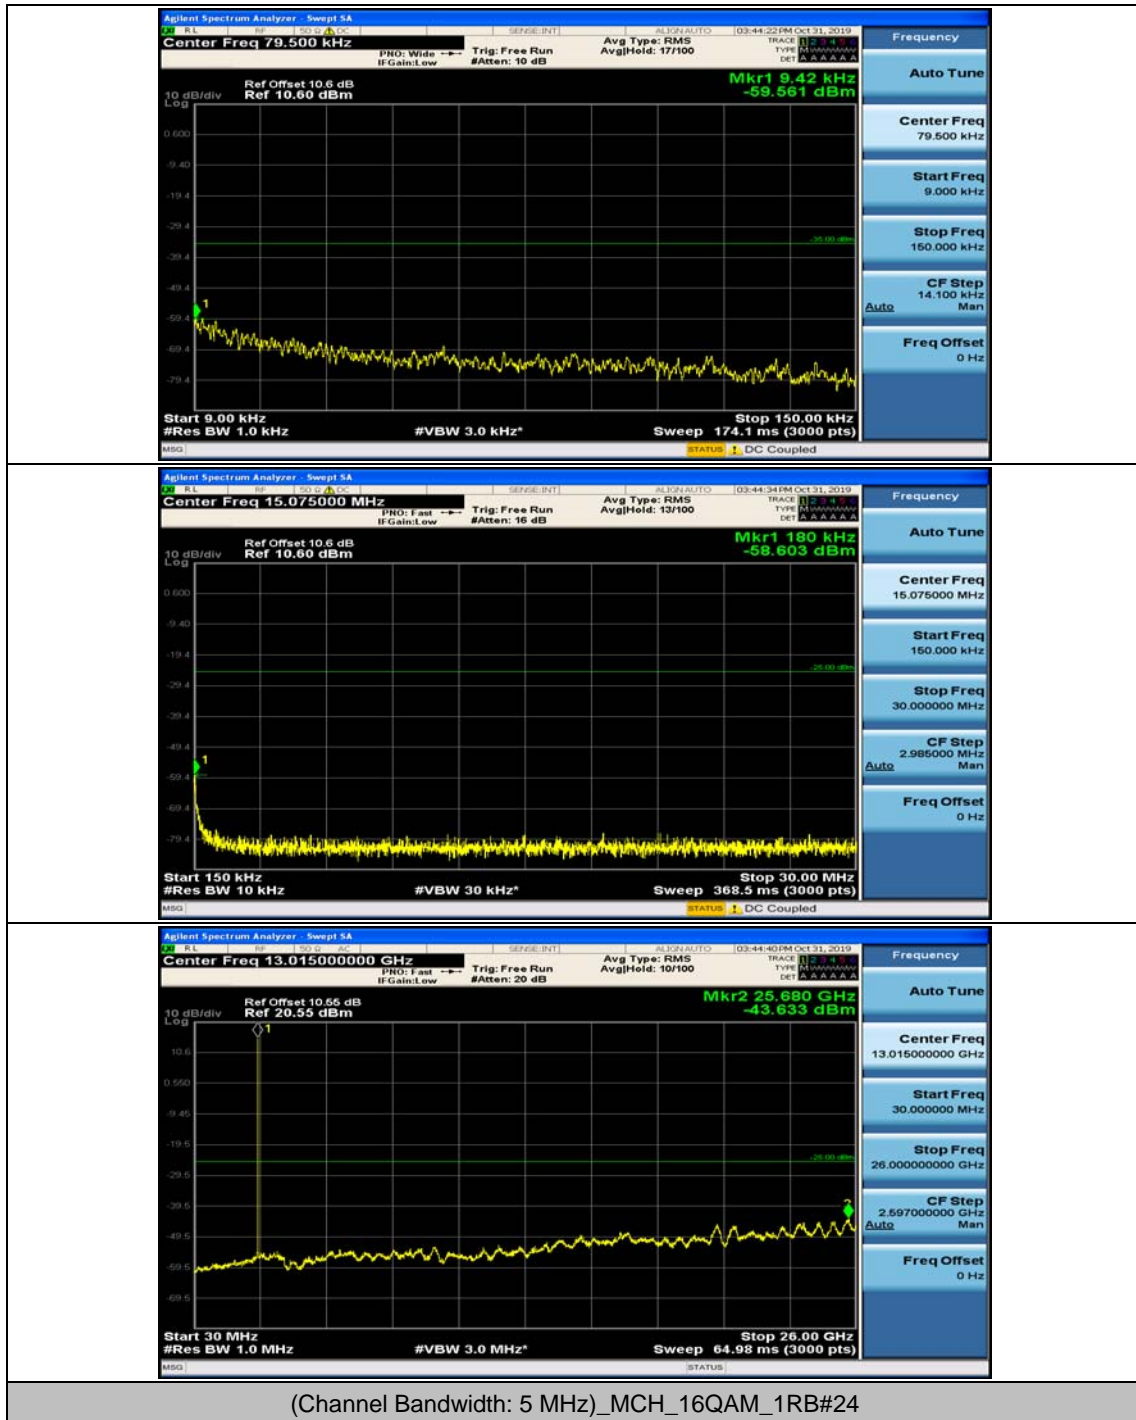

Appendix E: Conducted Spurious Emission

Test Graphs

Channel Bandwidth: 5 MHz

(Channel Bandwidth: 5 MHz)_MCH_QPSK_1RB#0

(Channel Bandwidth: 5 MHz)_MCH_QPSK_1RB#12

(Channel Bandwidth: 5 MHz)_HCH_QPSK_1RB#0

(Channel Bandwidth: 5 MHz)_HCH_QPSK_1RB#12

(Channel Bandwidth: 5 MHz)_LCH_16QAM_1RB#0

(Channel Bandwidth: 5 MHz)_LCH_16QAM_1RB#12

(Channel Bandwidth: 5 MHz)_MCH_16QAM_1RB#0

(Channel Bandwidth: 5 MHz)_MCH_16QAM_1RB#12

(Channel Bandwidth: 5 MHz)_HCH_16QAM_1RB#0