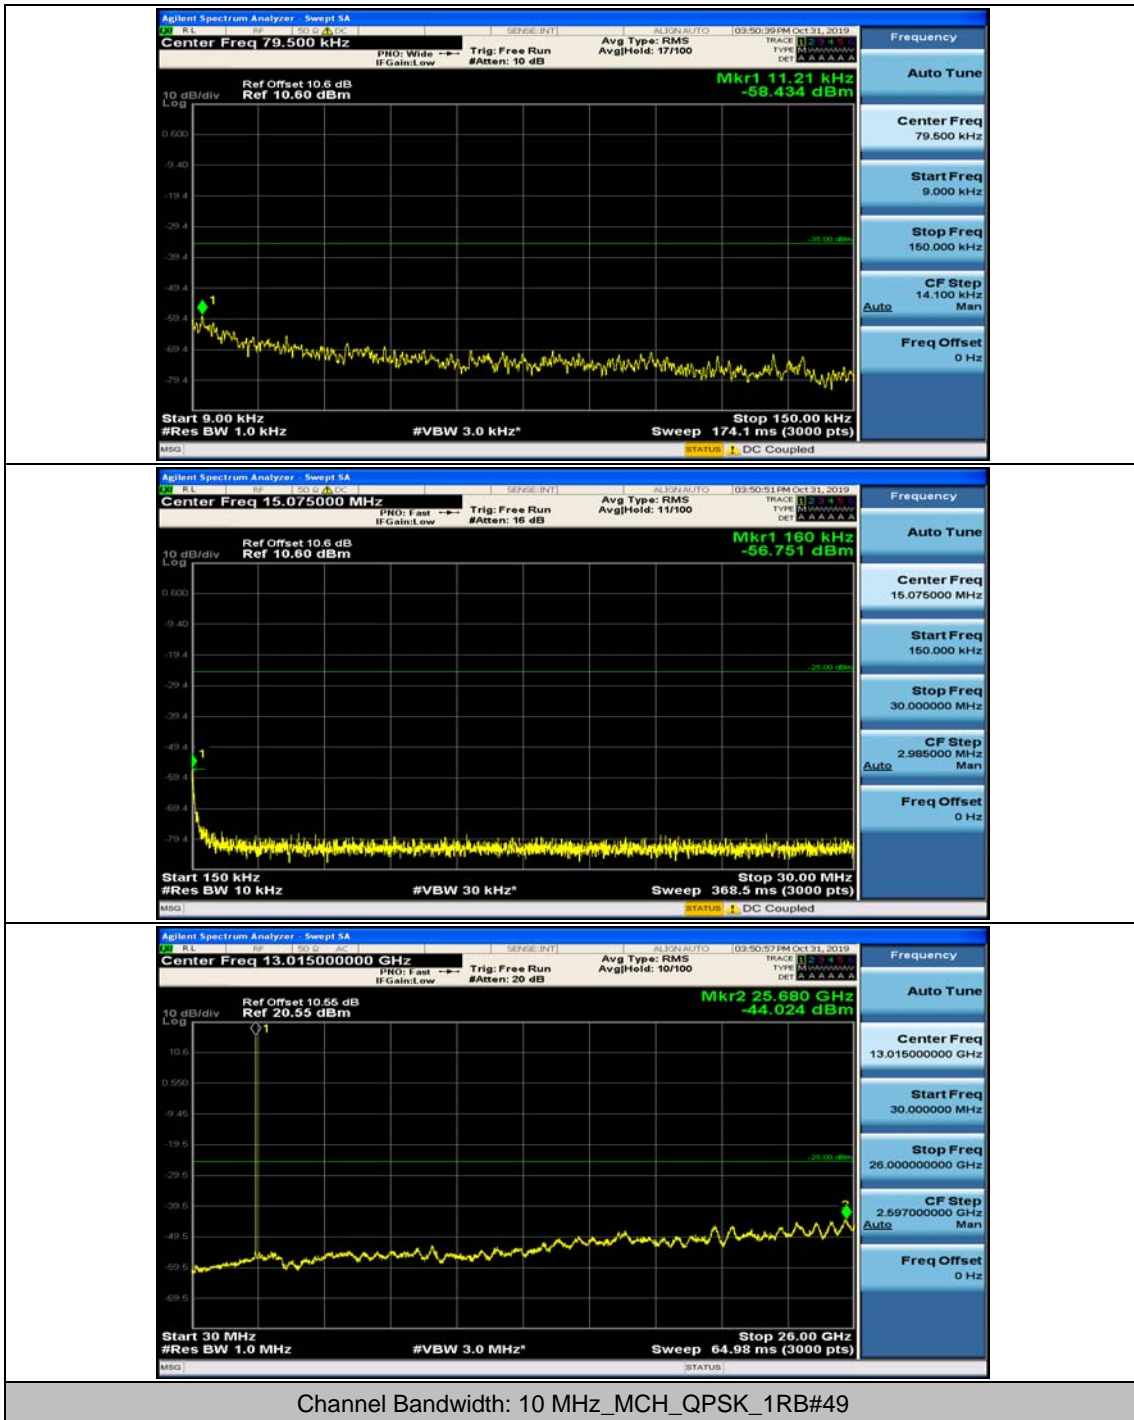

(Channel Bandwidth: 5 MHz)_HCH_16QAM_1RB#12

Channel Bandwidth: 10 MHz

Channel Bandwidth: 10 MHz_MCH_QPSK_1RB#0

Channel Bandwidth: 10 MHz_MCH_QPSK_1RB#24

Channel Bandwidth: 10 MHz_HCH_QPSK_1RB#0

Channel Bandwidth: 10 MHz_HCH_QPSK_1RB#24

Channel Bandwidth: 10 MHz_LCH_16QAM_1RB#0

Channel Bandwidth: 10 MHz_LCH_16QAM_1RB#24

Channel Bandwidth: 10 MHz_MCH_16QAM_1RB#0

Channel Bandwidth: 10 MHz_MCH_16QAM_1RB#24