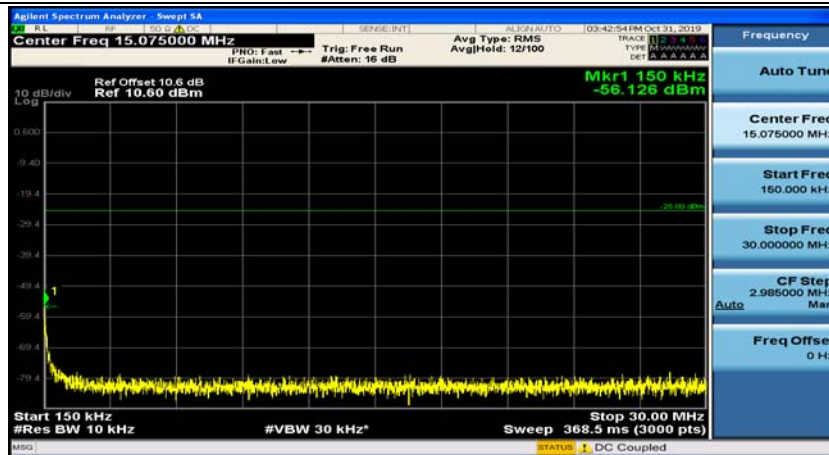

Appendix E: Conducted Spurious Emission

Test Graphs

Channel Bandwidth: 5 MHz

(Channel Bandwidth: 5 MHz)_MCH_QPSK_1RB#0

(Channel Bandwidth: 5 MHz)_MCH_QPSK_1RB#12

(Channel Bandwidth: 5 MHz)_HCH_QPSK_1RB#0

(Channel Bandwidth: 5 MHz)_HCH_QPSK_1RB#12