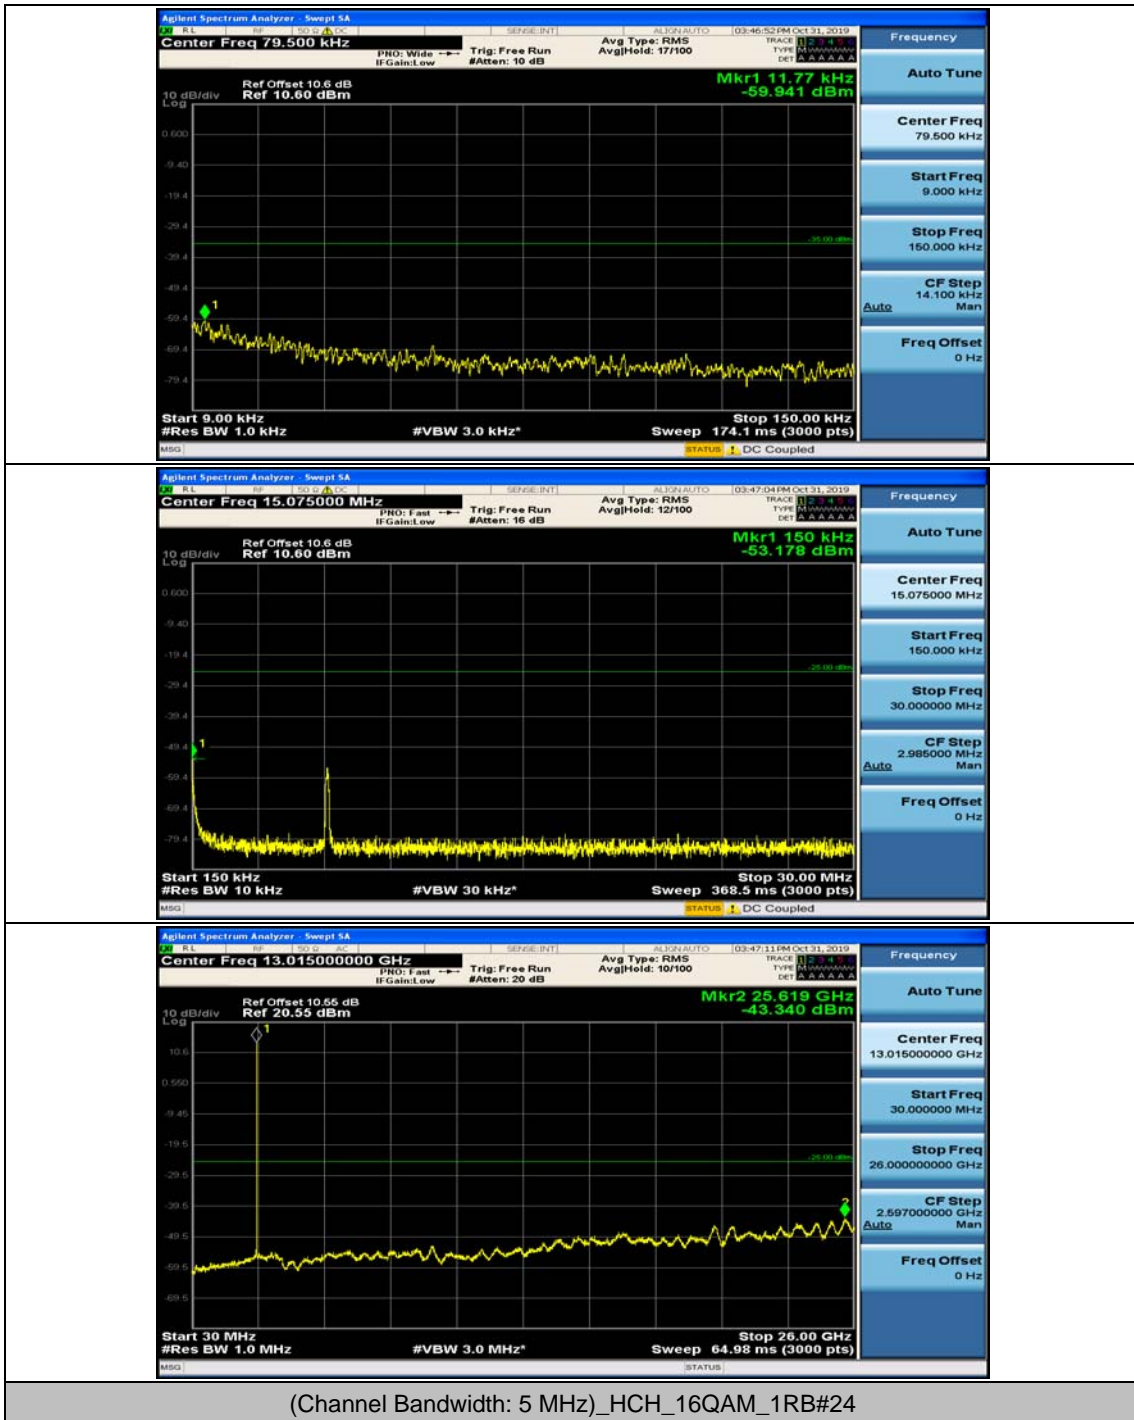

(Channel Bandwidth: 5 MHz)_HCH_16QAM_1RB#12