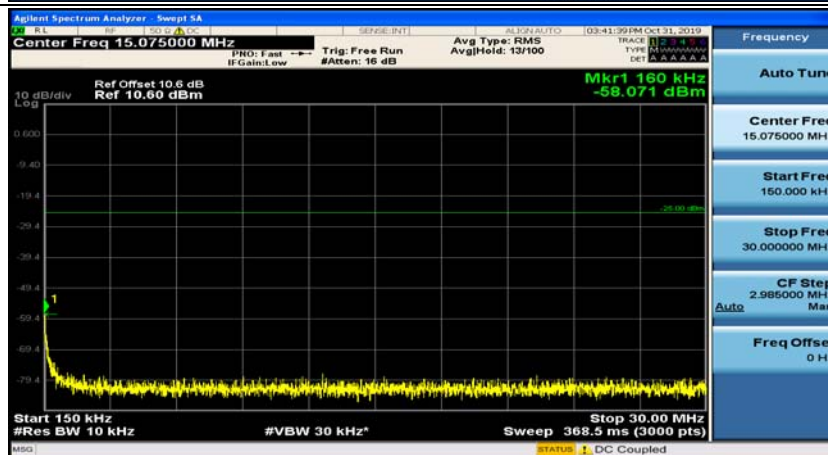

(Channel Bandwidth: 5 MHz)_LCH_16QAM_1RB#0

(Channel Bandwidth: 5 MHz)_LCH_16QAM_1RB#12