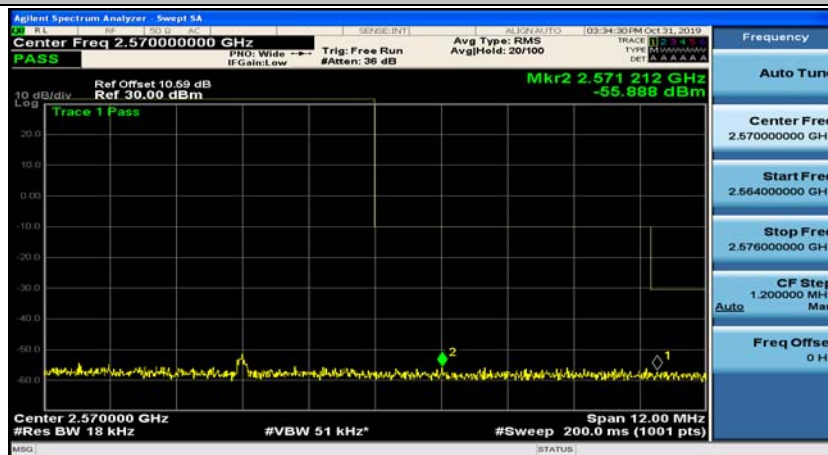

(Channel Bandwidth:20 MHz)_LCH_16QAM_50RB#25

(Channel Bandwidth:20 MHz)_LCH_16QAM_50RB#50

(Channel Bandwidth:20 MHz)_LCH_16QAM_100RB#0

(Channel Bandwidth:20 MHz)_HCH_16QAM_1RB#0

(Channel Bandwidth:20 MHz)_HCH_16QAM_1RB#49