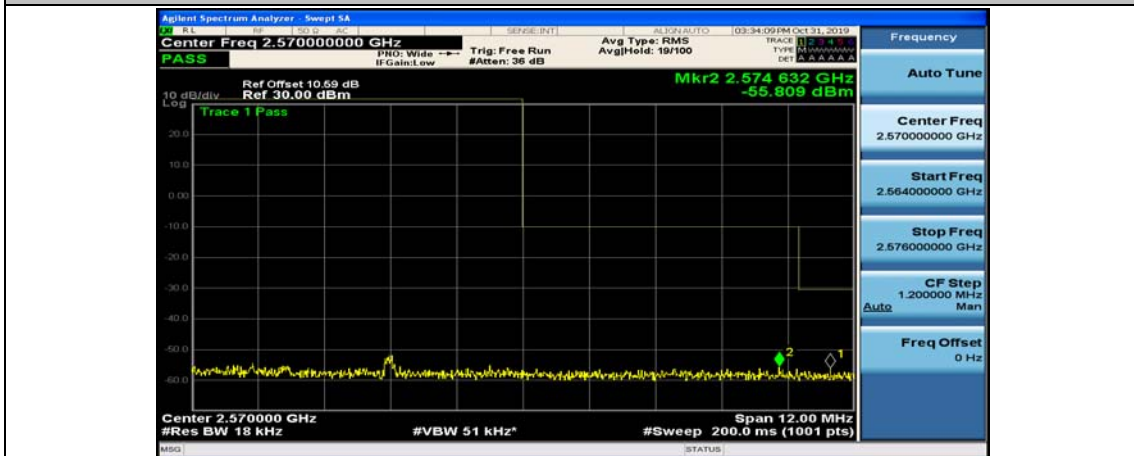

(Channel Bandwidth:20 MHz)_HCH_QPSK_1RB#49