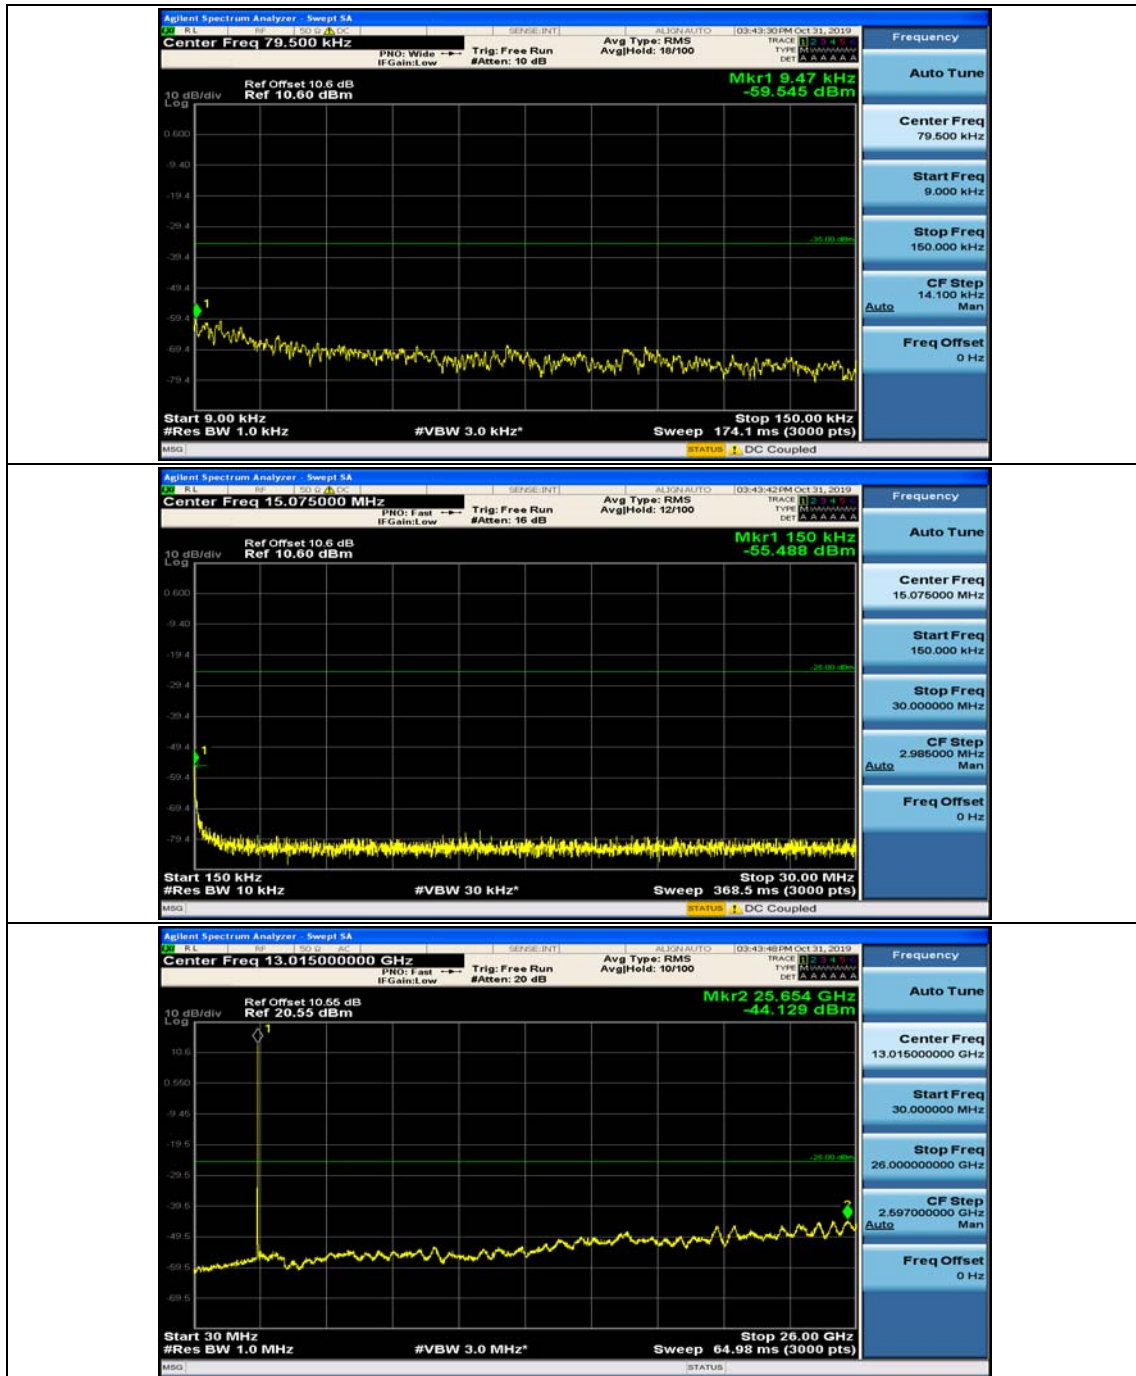

Appendix E: Conducted Spurious Emission

Test Graphs

Channel Bandwidth: 5 MHz

(Channel Bandwidth: 5 MHz)_MCH_QPSK_1RB#0

(Channel Bandwidth: 5 MHz)_MCH_QPSK_1RB#12

(Channel Bandwidth: 5 MHz)_HCH_QPSK_1RB#0

(Channel Bandwidth: 5 MHz)_HCH_QPSK_1RB#12