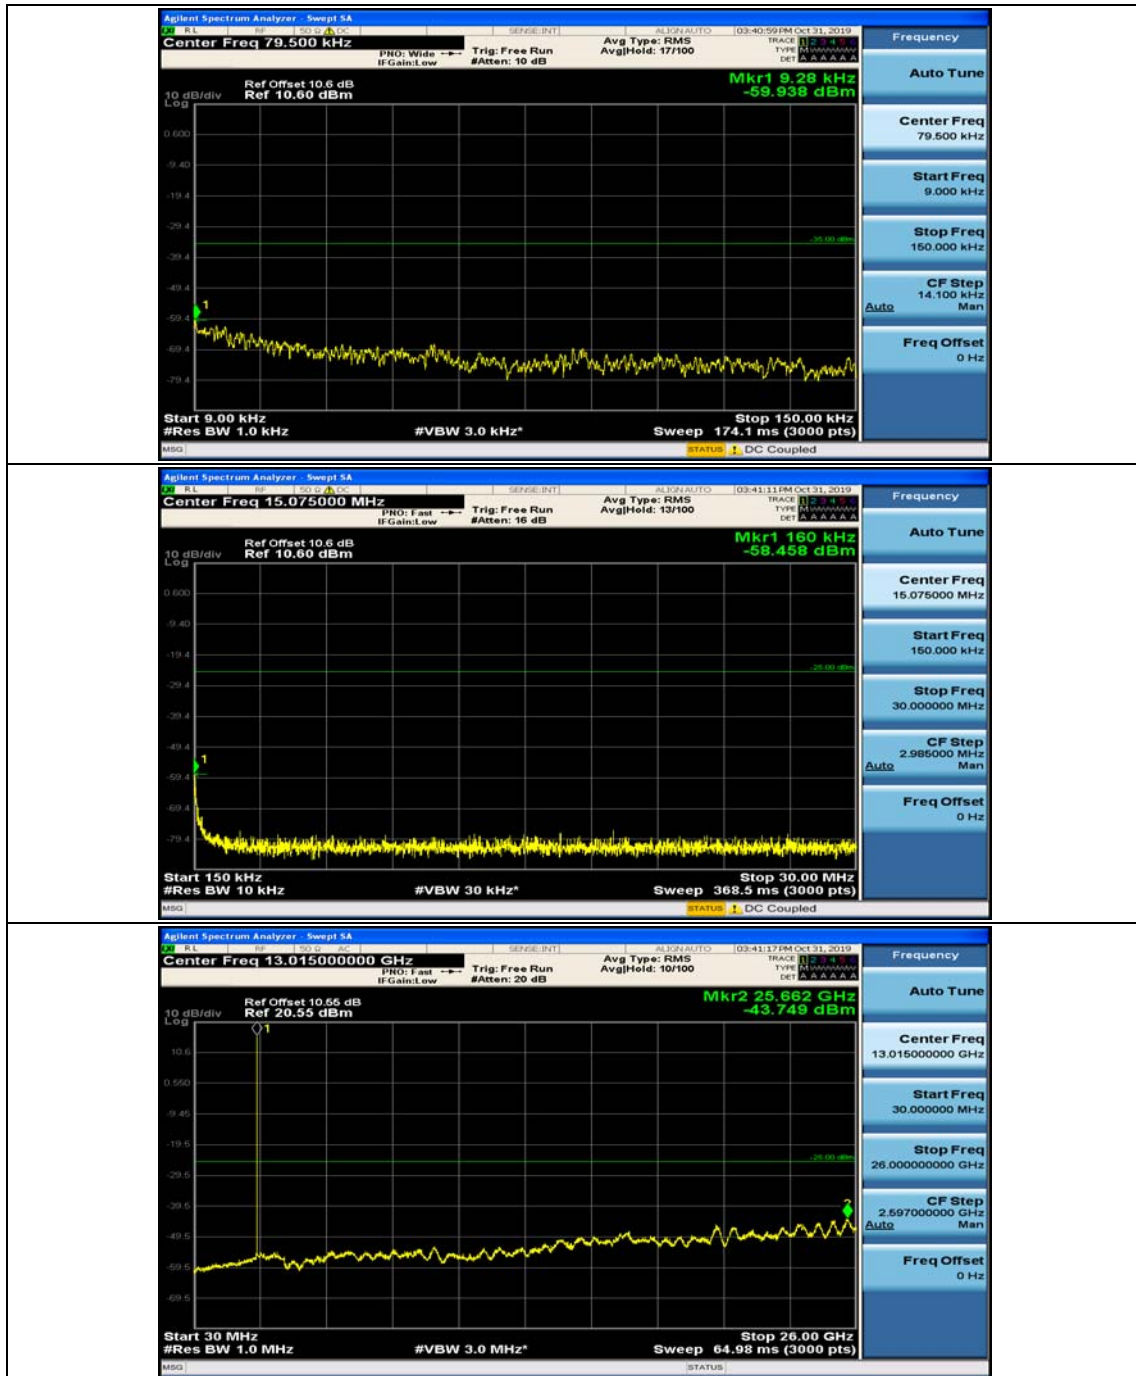

(Channel Bandwidth:20 MHz)_HCH_16QAM_1RB#99

(Channel Bandwidth:20 MHz)_HCH_16QAM_50RB#0

(Channel Bandwidth:20 MHz)_HCH_16QAM_50RB#25

(Channel Bandwidth:20 MHz)_HCH_16QAM_50RB#50

(Channel Bandwidth:20 MHz)_HCH_16QAM_100RB#0

Appendix E: Conducted Spurious Emission

Test Graphs

Channel Bandwidth: 5 MHz

(Channel Bandwidth: 5 MHz)_MCH_QPSK_1RB#0

(Channel Bandwidth: 5 MHz)_MCH_QPSK_1RB#12

(Channel Bandwidth: 5 MHz)_HCH_QPSK_1RB#0

(Channel Bandwidth: 5 MHz)_HCH_QPSK_1RB#12