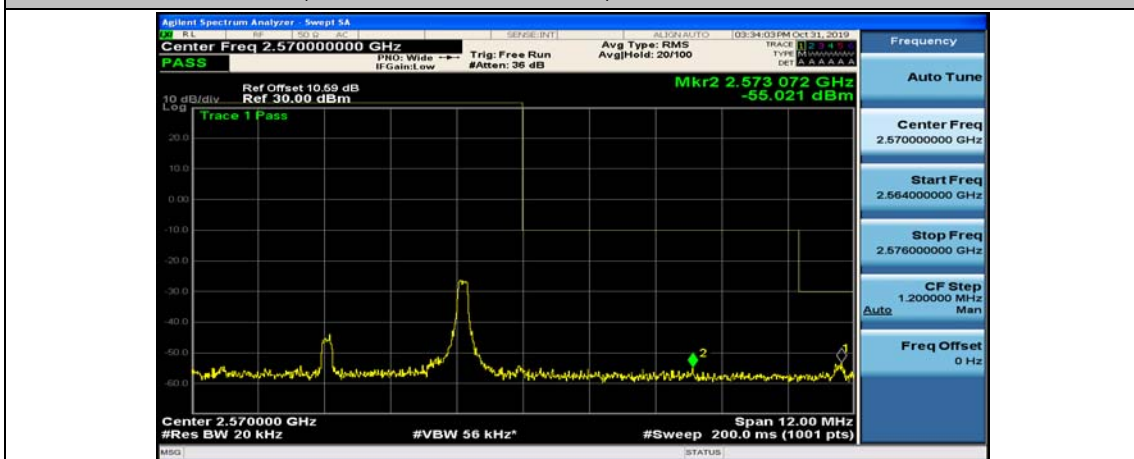

(Channel Bandwidth:15 MHz)_HCH_16QAM_75RB#0

Channel Bandwidth: 20 MHz

(Channel Bandwidth:20 MHz)_LCH_QPSK_50RB#25

(Channel Bandwidth:20 MHz)_LCH_QPSK_50RB#50

(Channel Bandwidth:20 MHz)_LCH_QPSK_100RB#0

(Channel Bandwidth:20 MHz)_HCH_QPSK_1RB#0

(Channel Bandwidth:20 MHz)_HCH_QPSK_1RB#49

(Channel Bandwidth:20 MHz)_HCH_QPSK_1RB#99

(Channel Bandwidth:20 MHz)_HCH_QPSK_50RB#0

(Channel Bandwidth:20 MHz)_HCH_QPSK_50RB#25

(Channel Bandwidth:20 MHz)_HCH_QPSK_50RB#50