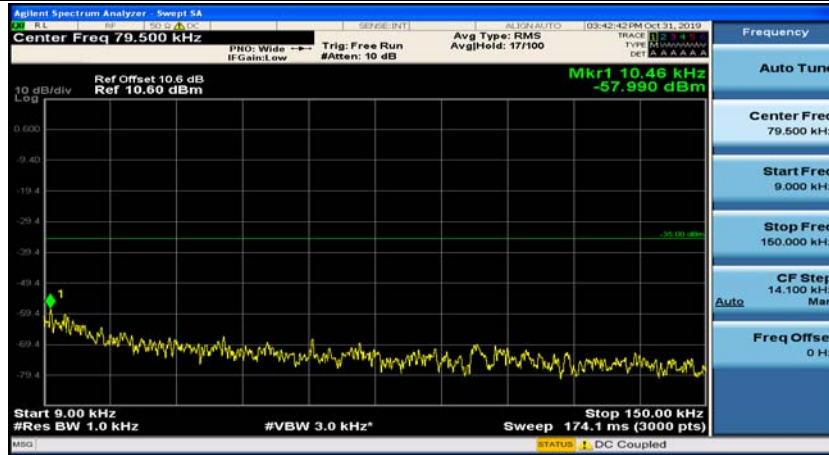

Appendix E: Conducted Spurious Emission

Test Graphs

Channel Bandwidth: 5 MHz

(Channel Bandwidth: 5 MHz)_MCH_QPSK_1RB#0

(Channel Bandwidth: 5 MHz)_MCH_QPSK_1RB#12

(Channel Bandwidth: 5 MHz)_HCH_QPSK_1RB#0

(Channel Bandwidth: 5 MHz)_HCH_QPSK_1RB#12