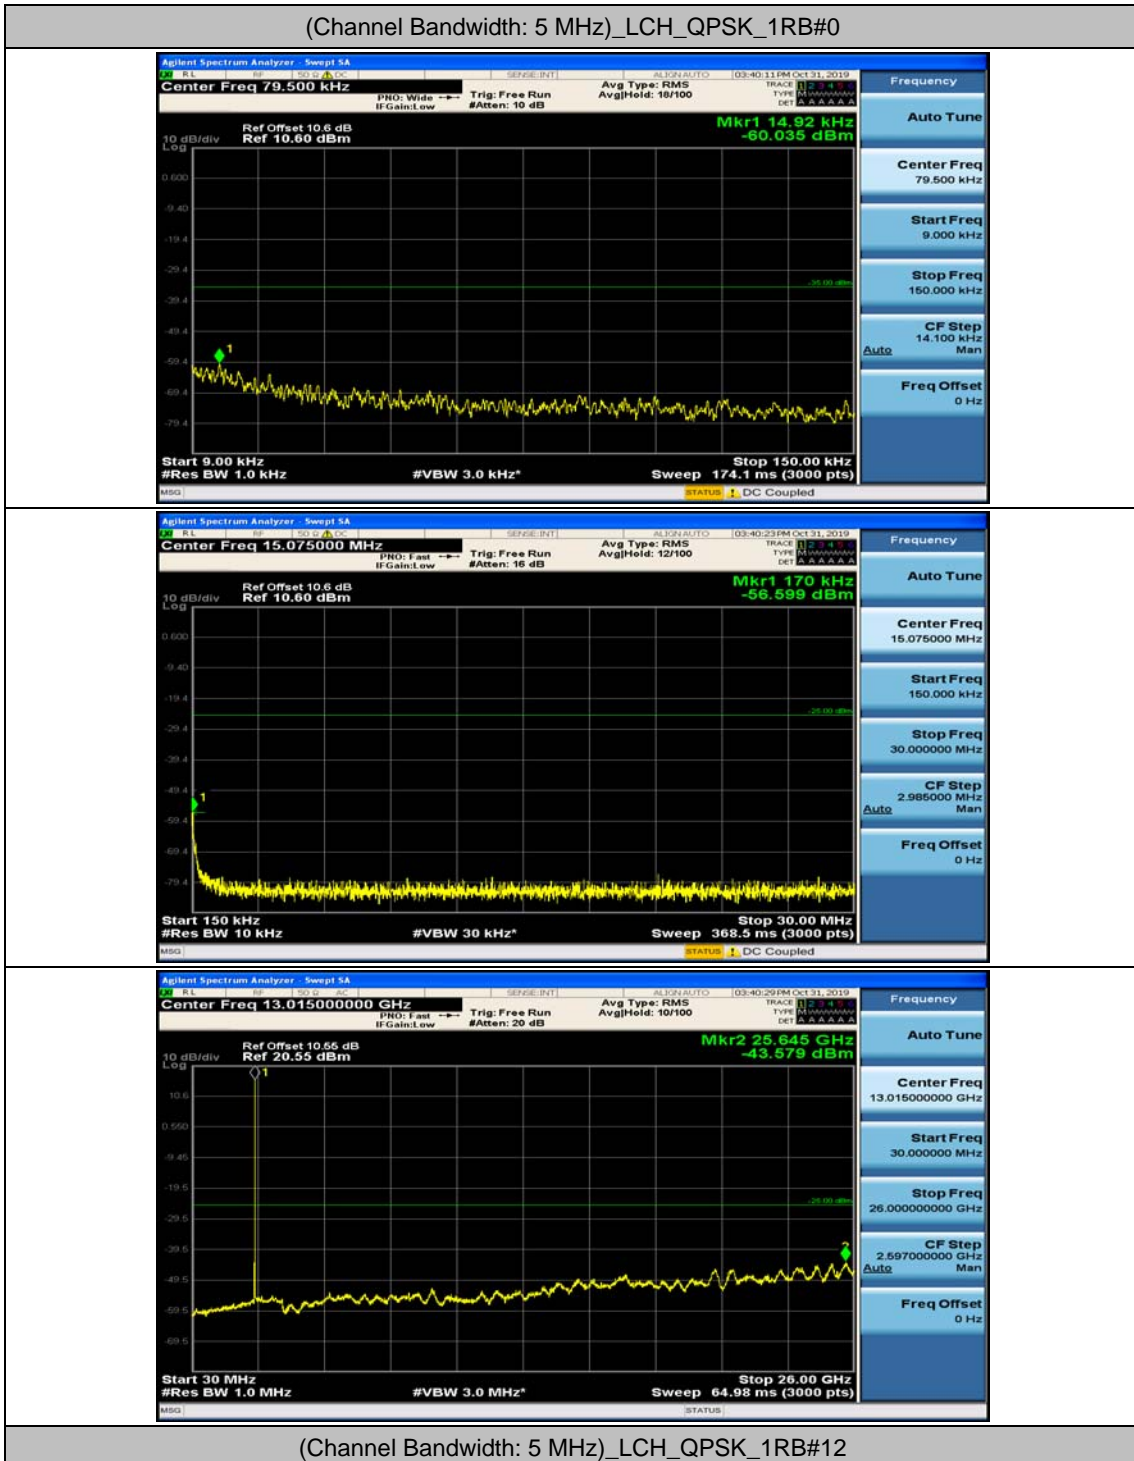

(Channel Bandwidth:20 MHz)_HCH_16QAM_1RB#99

(Channel Bandwidth:20 MHz)_HCH_16QAM_50RB#0

(Channel Bandwidth:20 MHz)_HCH_16QAM_50RB#25

(Channel Bandwidth:20 MHz)_HCH_16QAM_50RB#50

(Channel Bandwidth:20 MHz)_HCH_16QAM_100RB#0

Appendix E: Conducted Spurious Emission

Test Graphs

Channel Bandwidth: 5 MHz

(Channel Bandwidth: 5 MHz)_MCH_QPSK_1RB#0

(Channel Bandwidth: 5 MHz)_MCH_QPSK_1RB#12

(Channel Bandwidth: 5 MHz)_HCH_QPSK_1RB#0

(Channel Bandwidth: 5 MHz)_HCH_QPSK_1RB#12