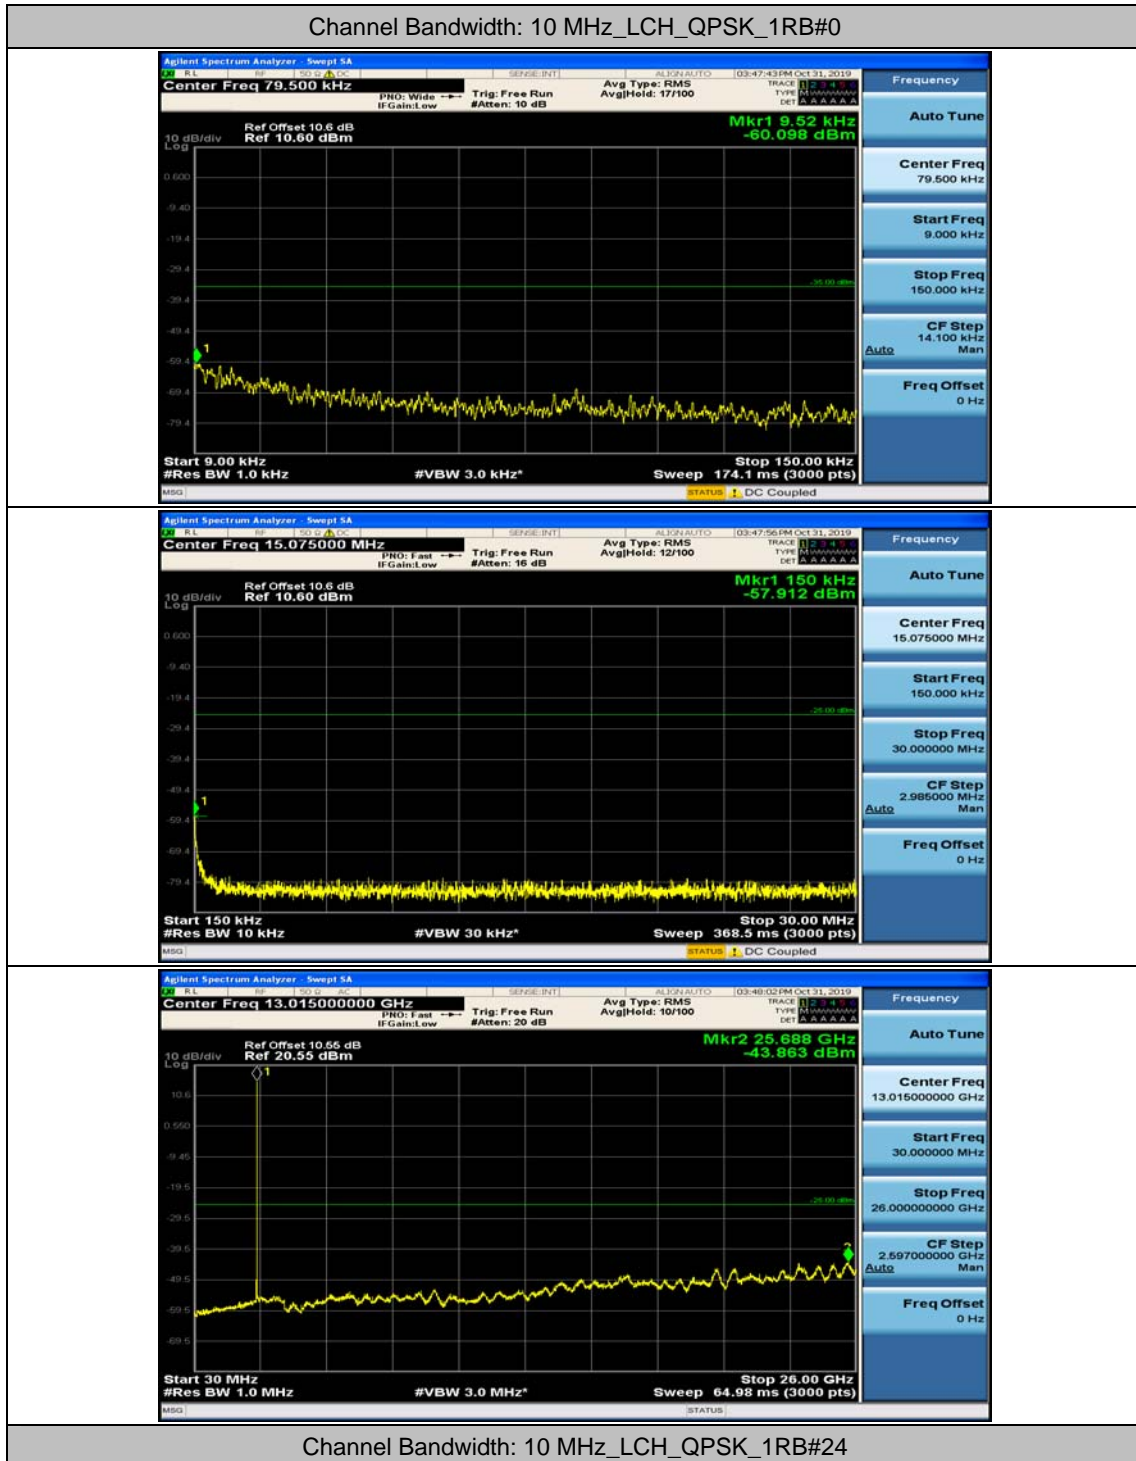

Channel Bandwidth: 10 MHz