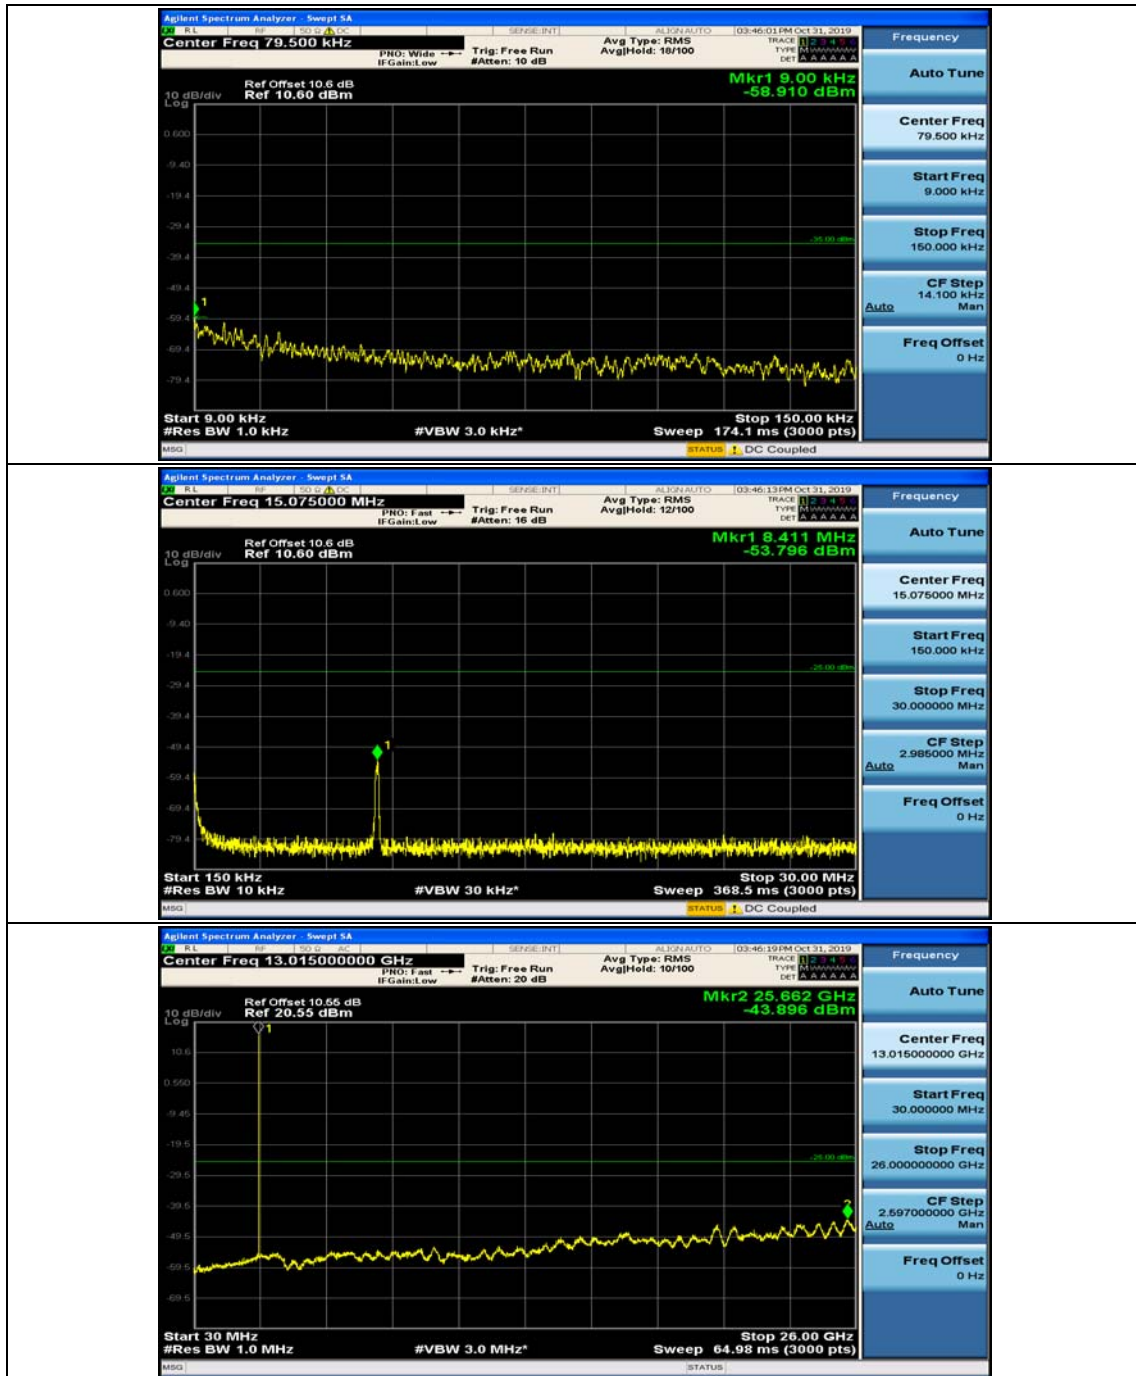

Appendix E: Conducted Spurious Emission

Test Graphs

Channel Bandwidth: 5 MHz

(Channel Bandwidth: 5 MHz)_MCH_QPSK_1RB#0

(Channel Bandwidth: 5 MHz)_MCH_QPSK_1RB#12

(Channel Bandwidth: 5 MHz)_HCH_QPSK_1RB#0

(Channel Bandwidth: 5 MHz)_HCH_QPSK_1RB#12