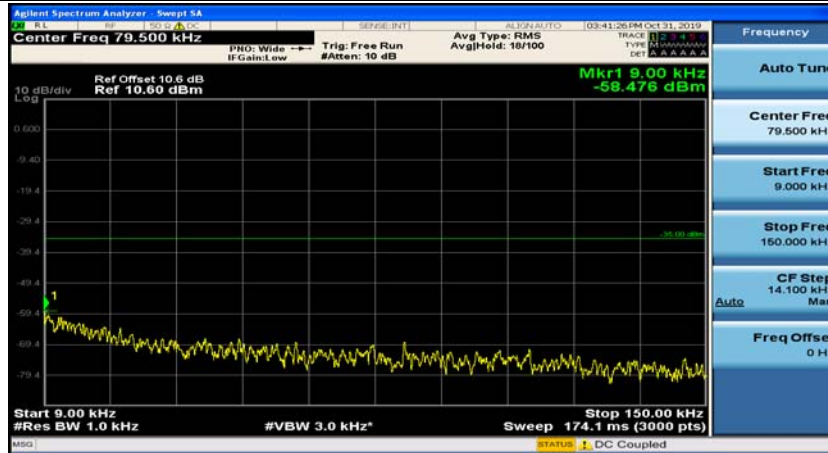

(Channel Bandwidth: 5 MHz)_LCH_16QAM_1RB#0

(Channel Bandwidth: 5 MHz)_LCH_16QAM_1RB#12