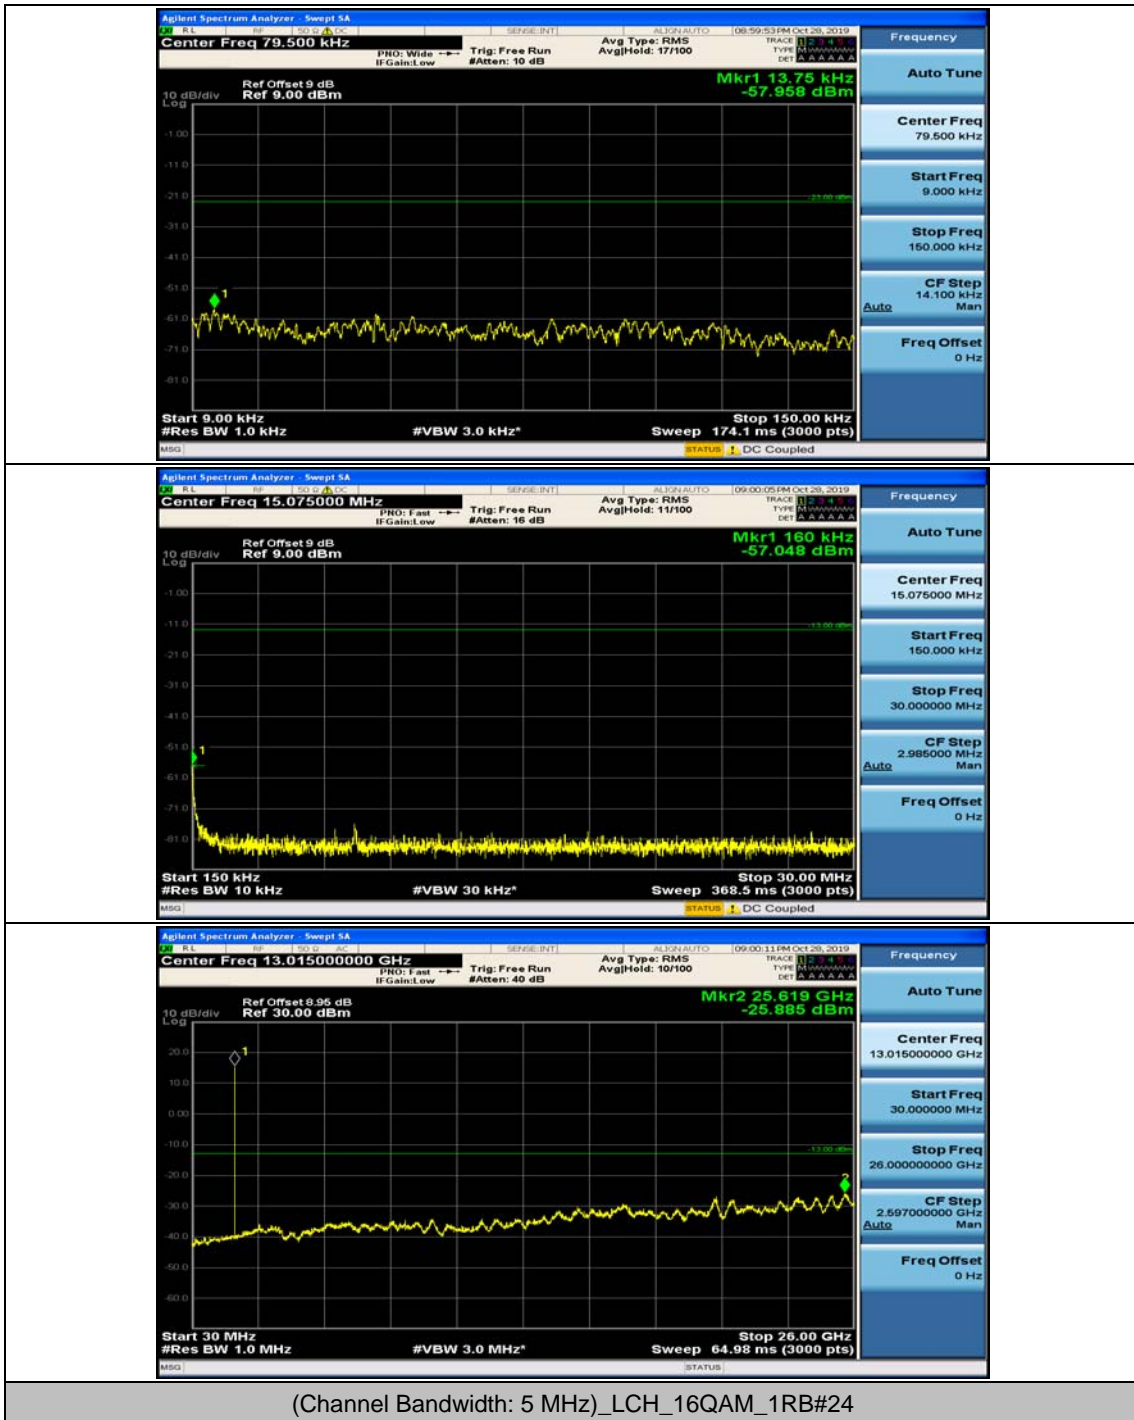

(Channel Bandwidth: 5 MHz)_HCH_QPSK_1RB#0

(Channel Bandwidth: 5 MHz)_HCH_QPSK_1RB#12

(Channel Bandwidth: 5 MHz)_HCH_QPSK_1RB#24

(Channel Bandwidth: 5 MHz)_LCH_16QAM_1RB#0

(Channel Bandwidth: 5 MHz)_LCH_16QAM_1RB#12

(Channel Bandwidth: 5 MHz)_MCH_16QAM_1RB#0

(Channel Bandwidth: 5 MHz)_MCH_16QAM_1RB#12

(Channel Bandwidth: 5 MHz)_HCH_16QAM_1RB#0

(Channel Bandwidth: 5 MHz)_HCH_16QAM_1RB#12

Channel Bandwidth: 10 MHz

Channel Bandwidth: 10 MHz_MCH_QPSK_1RB#0