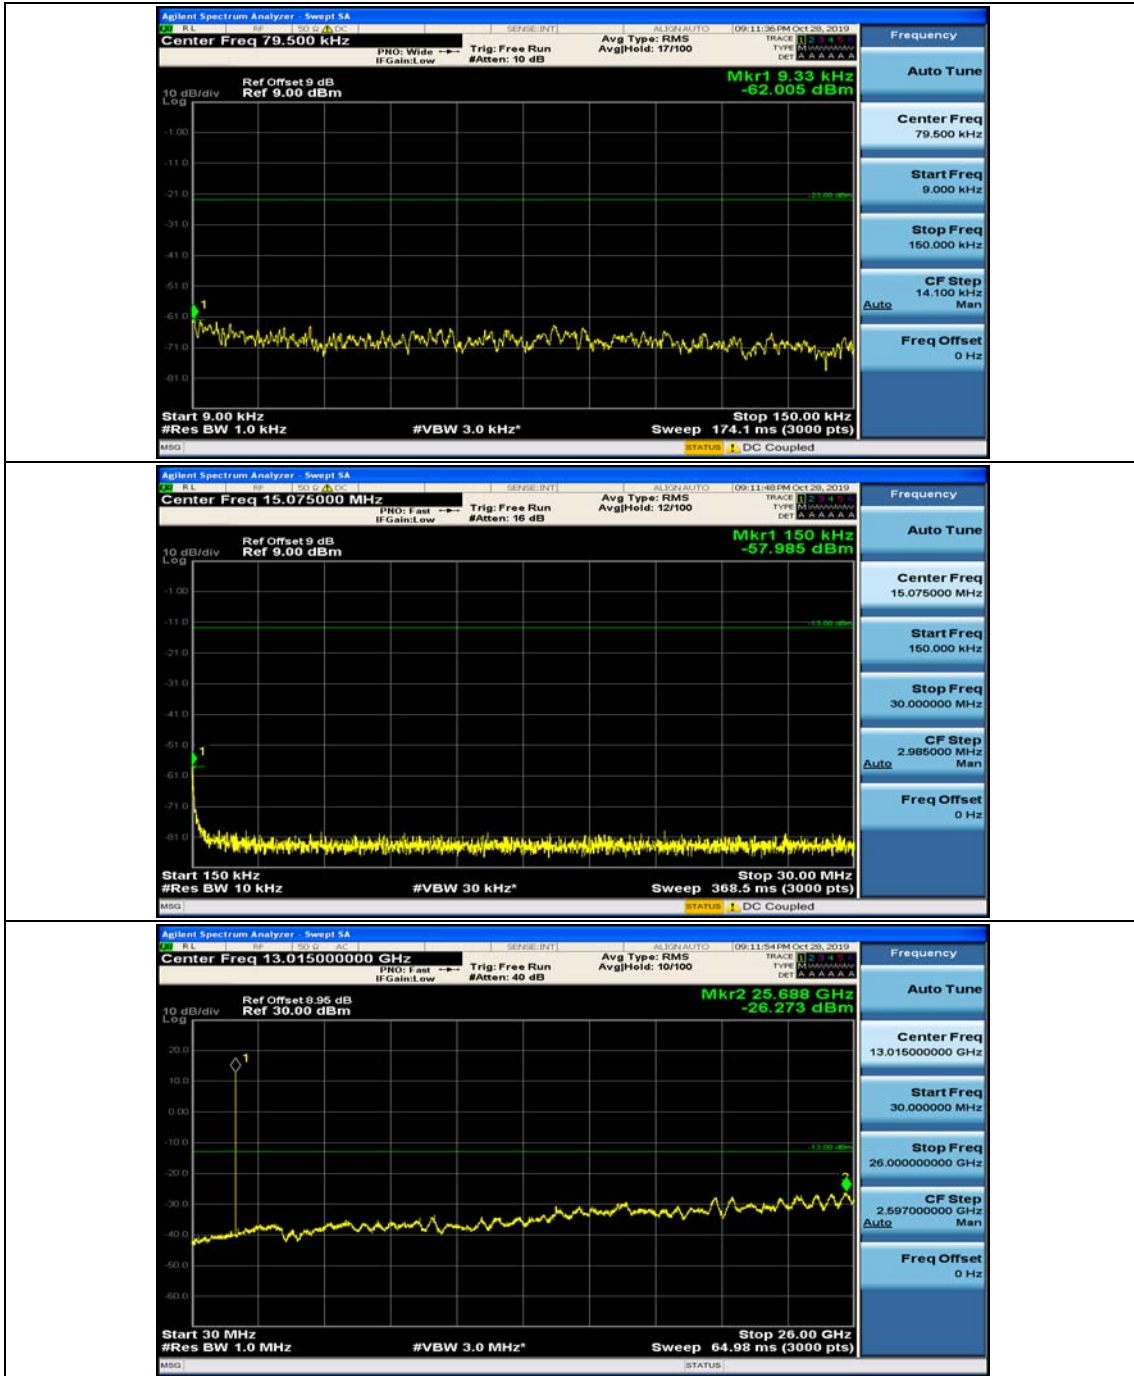

Channel Bandwidth: 10 MHz_MCH_QPSK_1RB#24

Channel Bandwidth: 10 MHz_HCH_QPSK_1RB#0

Channel Bandwidth: 10 MHz_HCH_QPSK_1RB#24

Channel Bandwidth: 10 MHz_HCH_QPSK_1RB#49

Channel Bandwidth: 10 MHz_LCH_16QAM_1RB#0

Channel Bandwidth: 10 MHz_LCH_16QAM_1RB#24

Channel Bandwidth: 10 MHz_MCH_16QAM_1RB#0

Channel Bandwidth: 10 MHz_MCH_16QAM_1RB#24

Channel Bandwidth: 10 MHz_HCH_16QAM_1RB#0

Channel Bandwidth: 10 MHz_HCH_16QAM_1RB#24