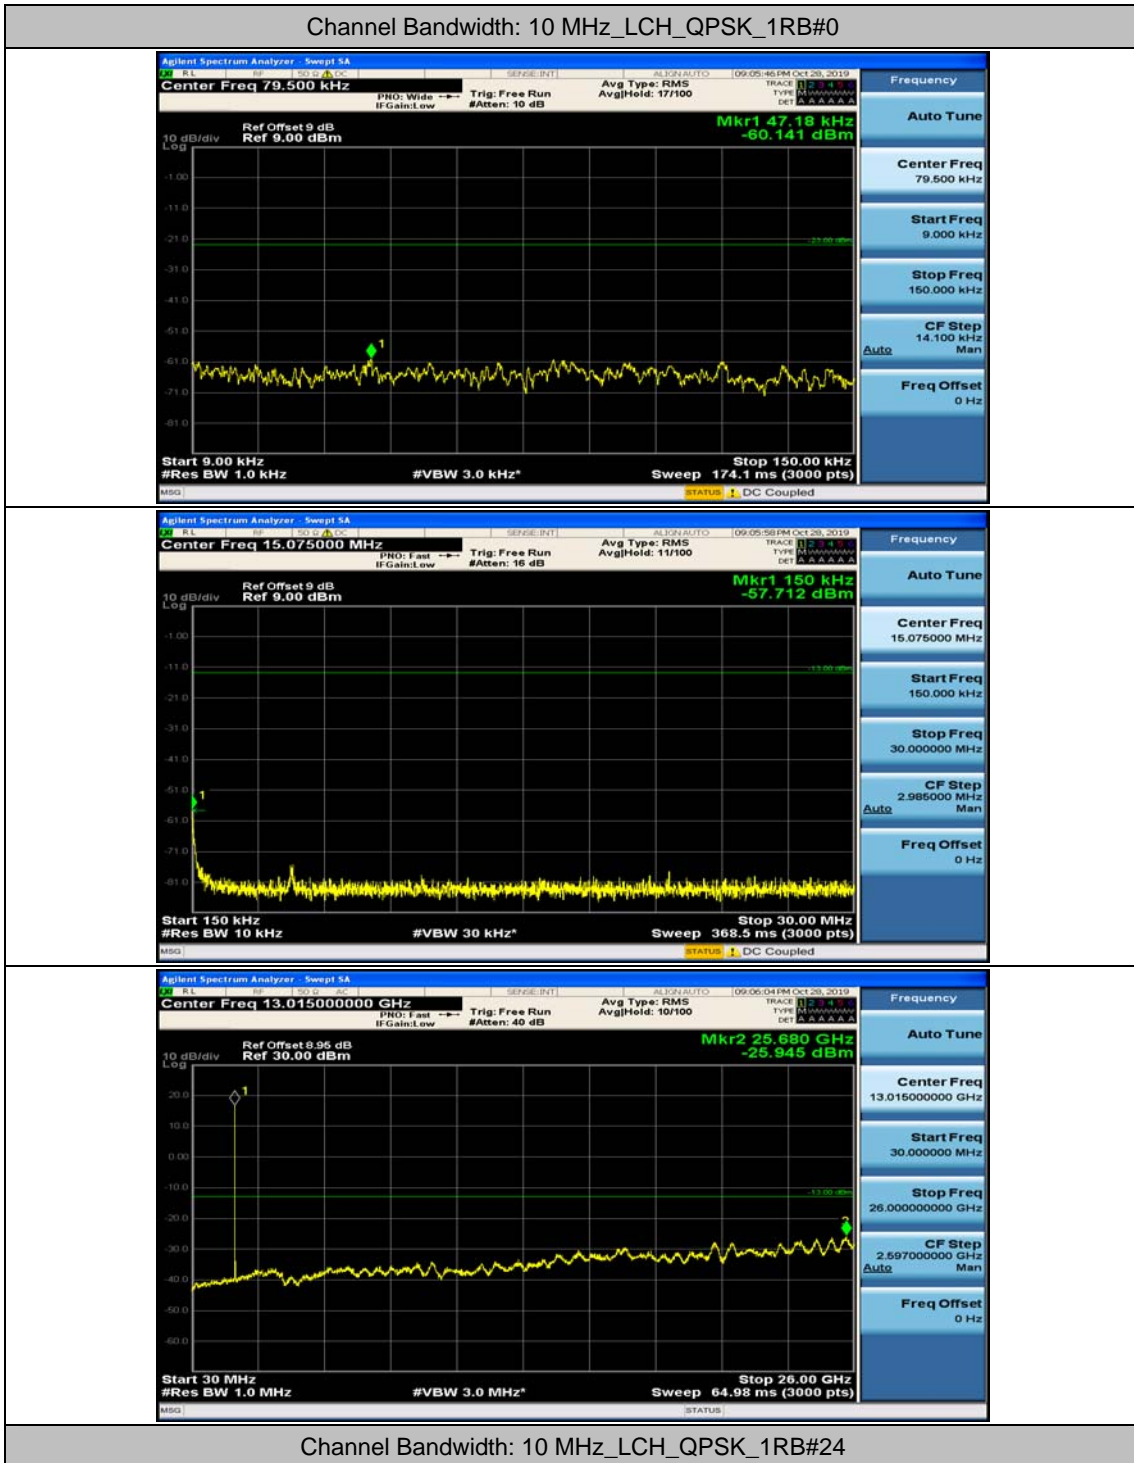

(Channel Bandwidth: 5 MHz)_MCH_16QAM_1RB#0

(Channel Bandwidth: 5 MHz)_MCH_16QAM_1RB#12

(Channel Bandwidth: 5 MHz)_HCH_16QAM_1RB#0

(Channel Bandwidth: 5 MHz)_HCH_16QAM_1RB#12

Channel Bandwidth: 10 MHz

Channel Bandwidth: 10 MHz_MCH_QPSK_1RB#0