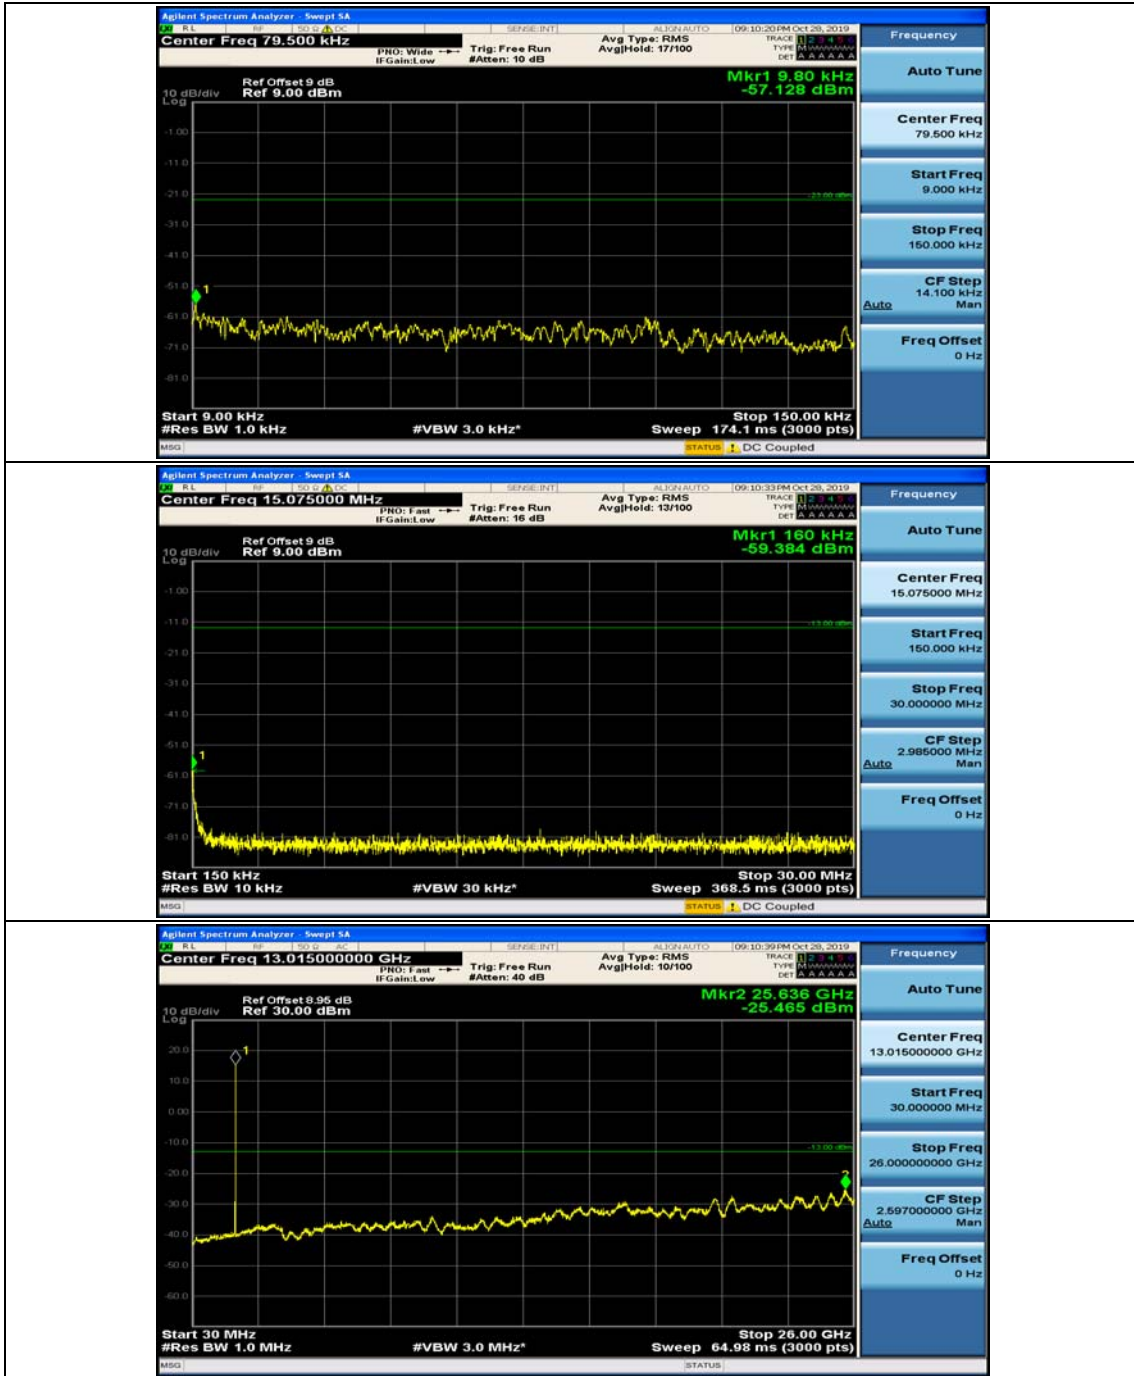

Channel Bandwidth: 10 MHz_LCH_16QAM_1RB#24

Channel Bandwidth: 10 MHz_MCH_16QAM_1RB#0

Channel Bandwidth: 10 MHz_MCH_16QAM_1RB#24

Channel Bandwidth: 10 MHz_HCH_16QAM_1RB#0

Channel Bandwidth: 10 MHz_HCH_16QAM_1RB#24