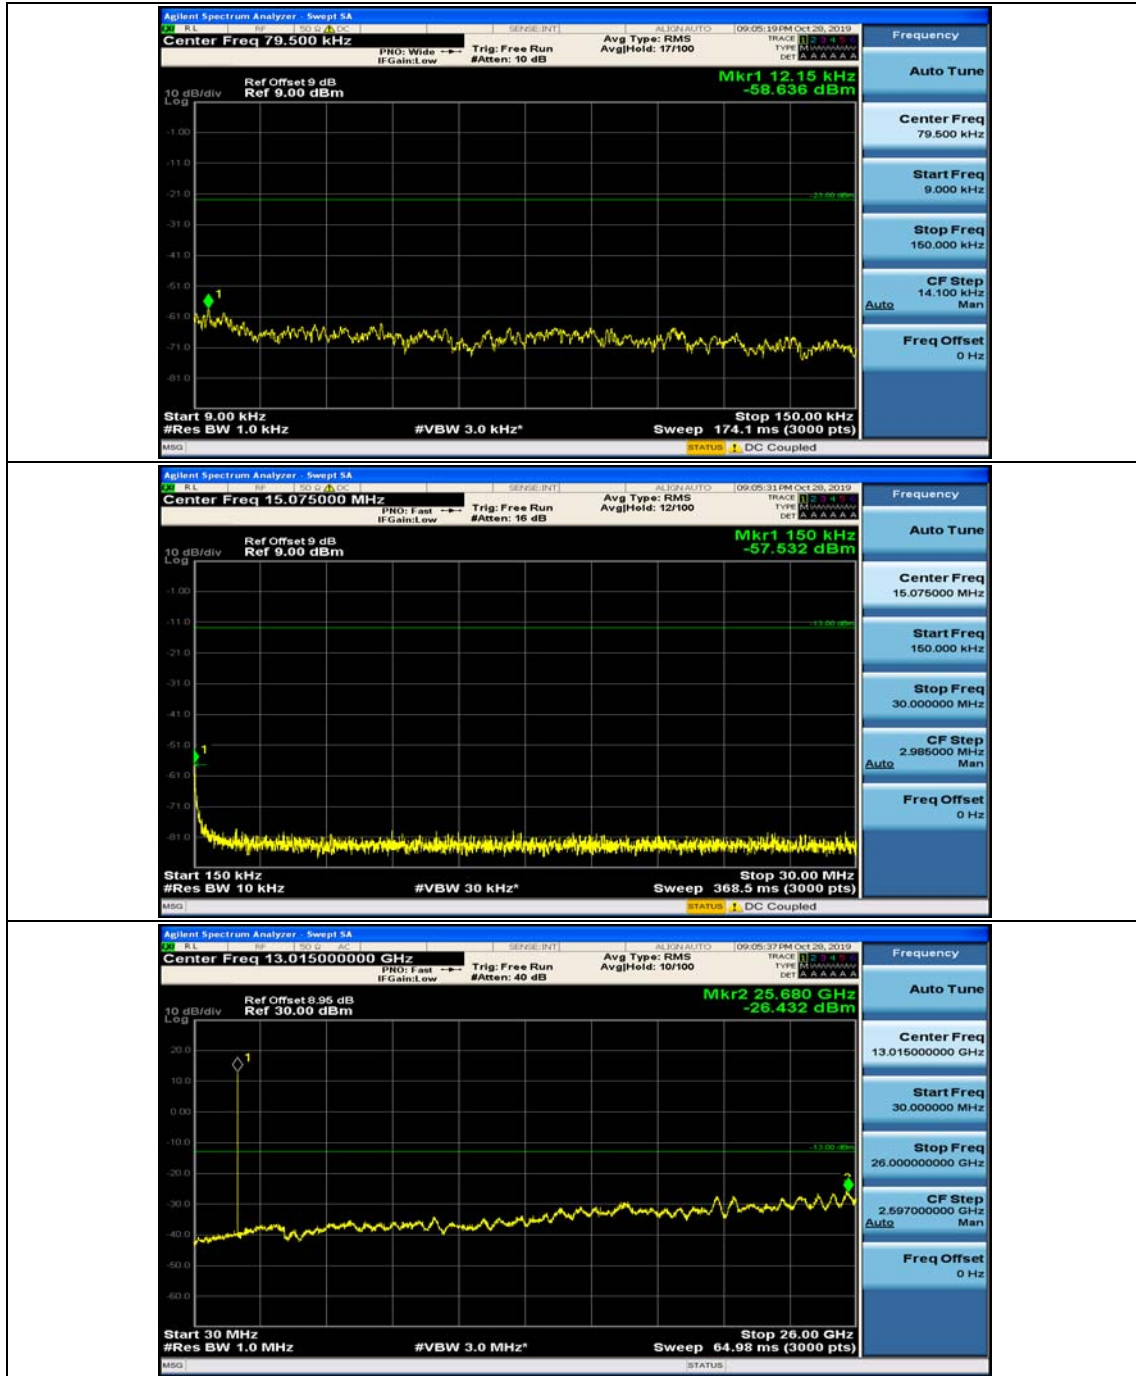

(Channel Bandwidth: 5 MHz)_HCH_QPSK_1RB#0

(Channel Bandwidth: 5 MHz)_HCH_QPSK_1RB#12

(Channel Bandwidth: 5 MHz)_HCH_QPSK_1RB#24

(Channel Bandwidth: 5 MHz)_LCH_16QAM_1RB#0

(Channel Bandwidth: 5 MHz)_LCH_16QAM_1RB#12

(Channel Bandwidth: 5 MHz)_MCH_16QAM_1RB#0

(Channel Bandwidth: 5 MHz)_MCH_16QAM_1RB#12

(Channel Bandwidth: 5 MHz)_HCH_16QAM_1RB#0

(Channel Bandwidth: 5 MHz)_HCH_16QAM_1RB#12

Channel Bandwidth: 10 MHz

Channel Bandwidth: 10 MHz_MCH_QPSK_1RB#0