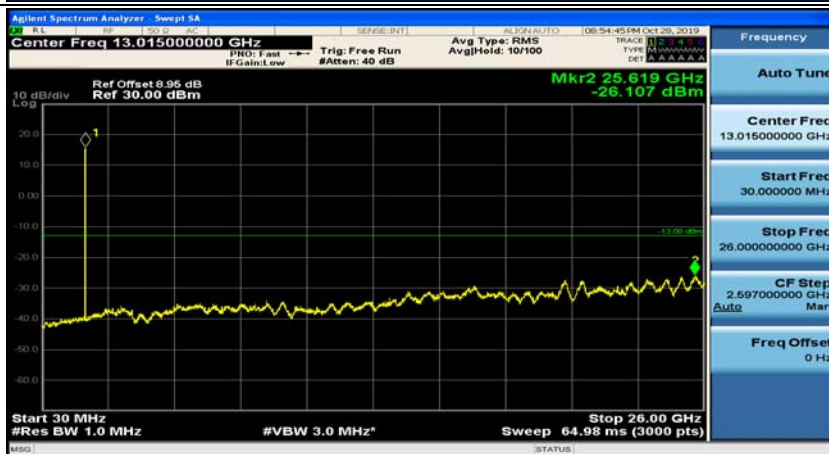

(Channel Bandwidth: 3 MHz)_HCH_QPSK_1RB#0

(Channel Bandwidth: 3 MHz)_HCH_QPSK_1RB#7

(Channel Bandwidth: 3 MHz)_LCH_16QAM_1RB#0

(Channel Bandwidth: 3 MHz)_LCH_16QAM_1RB#7

(Channel Bandwidth: 3 MHz)_MCH_16QAM_1RB#0