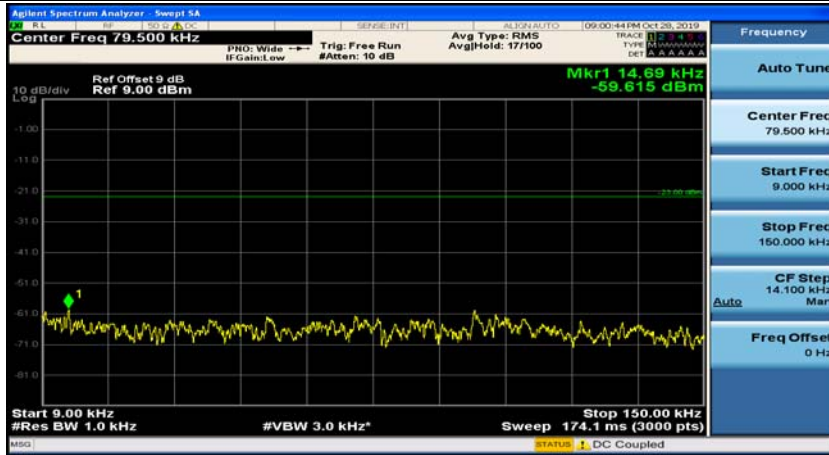

(Channel Bandwidth: 3 MHz)_MCH_16QAM_1RB#7

(Channel Bandwidth: 3 MHz)_HCH_16QAM_1RB#0

(Channel Bandwidth: 3 MHz)_HCH_16QAM_1RB#7

Channel Bandwidth: 5 MHz

(Channel Bandwidth: 5 MHz)_MCH_QPSK_1RB#0

(Channel Bandwidth: 5 MHz)_MCH_QPSK_1RB#12