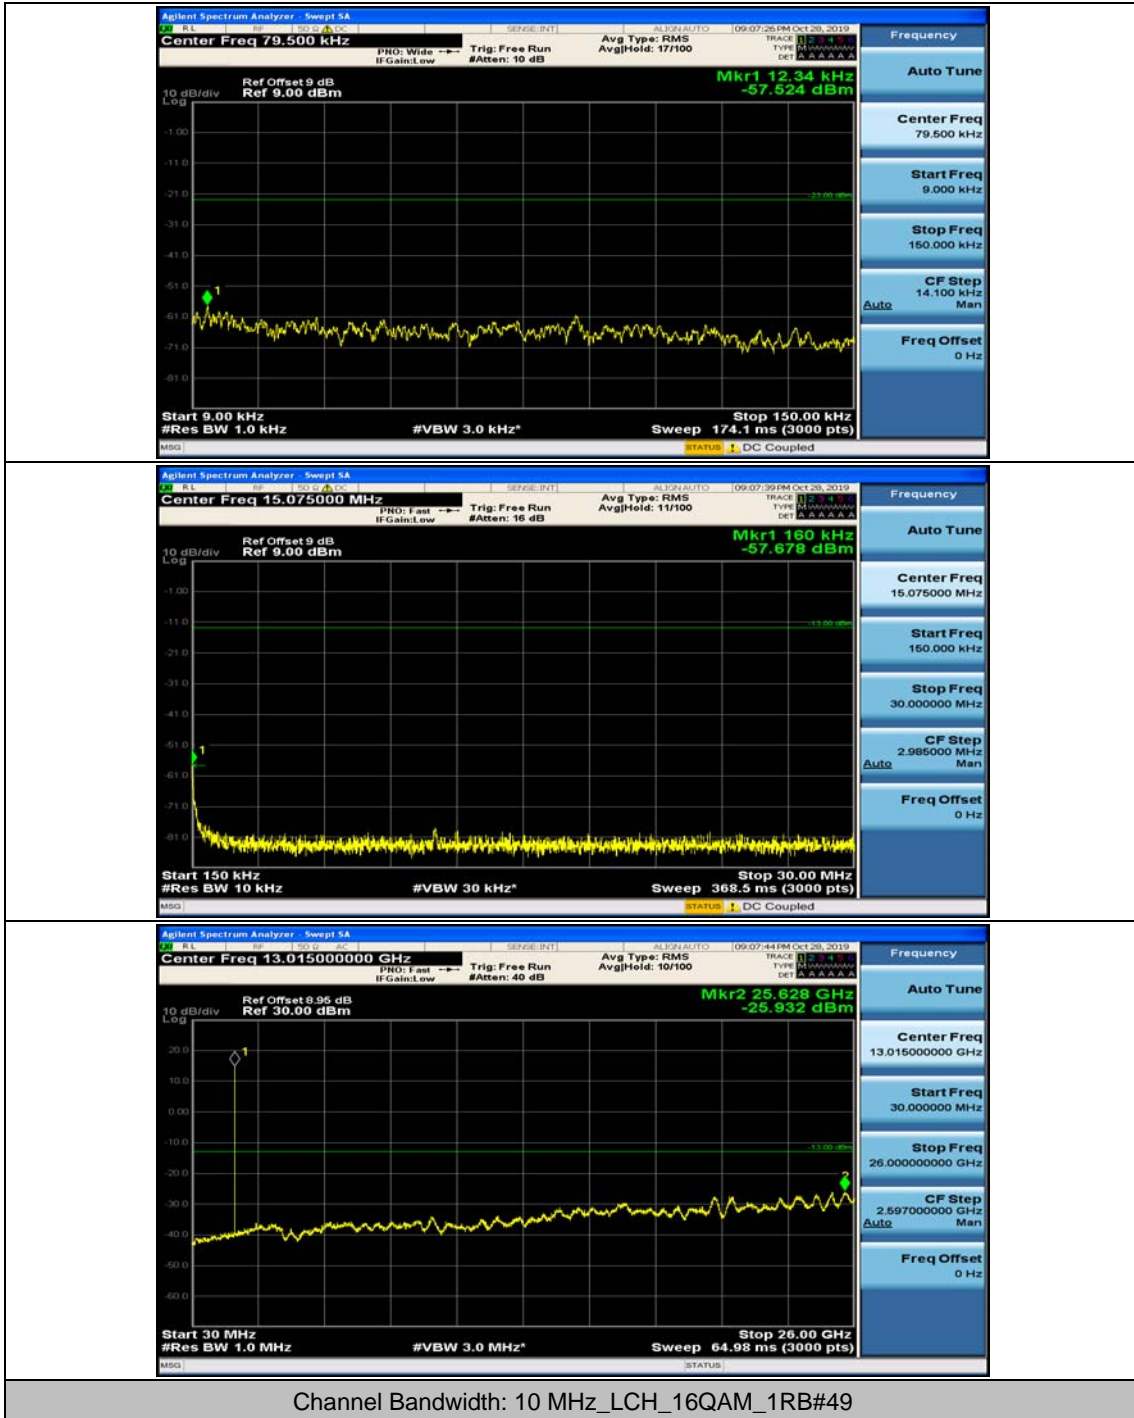

Channel Bandwidth: 10 MHz_MCH_QPSK_1RB#24

Channel Bandwidth: 10 MHz_HCH_QPSK_1RB#0

Channel Bandwidth: 10 MHz_HCH_QPSK_1RB#24

Channel Bandwidth: 10 MHz_HCH_QPSK_1RB#49

Channel Bandwidth: 10 MHz_LCH_16QAM_1RB#0

Channel Bandwidth: 10 MHz_LCH_16QAM_1RB#24

Channel Bandwidth: 10 MHz_MCH_16QAM_1RB#0

Channel Bandwidth: 10 MHz_MCH_16QAM_1RB#24

Channel Bandwidth: 10 MHz_HCH_16QAM_1RB#0

Channel Bandwidth: 10 MHz_HCH_16QAM_1RB#24