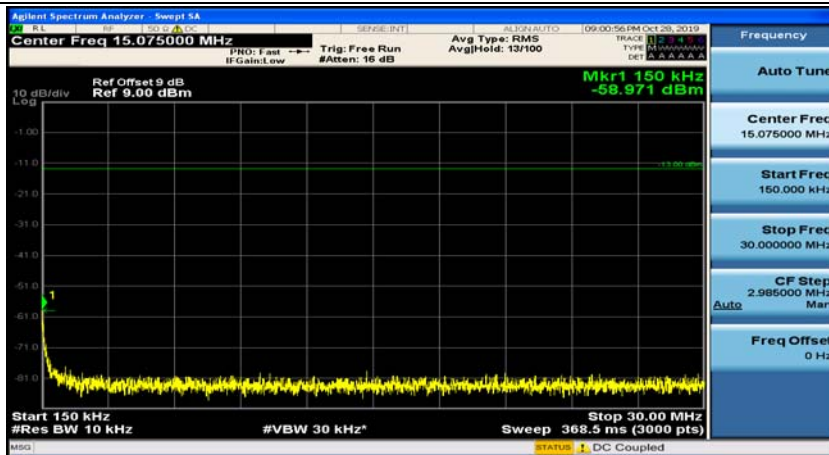

(Channel Bandwidth: 3 MHz)_MCH_16QAM_1RB#7

(Channel Bandwidth: 3 MHz)_HCH_16QAM_1RB#0

(Channel Bandwidth: 3 MHz)_HCH_16QAM_1RB#7

Channel Bandwidth: 5 MHz

(Channel Bandwidth: 5 MHz)_MCH_QPSK_1RB#0

(Channel Bandwidth: 5 MHz)_MCH_QPSK_1RB#12