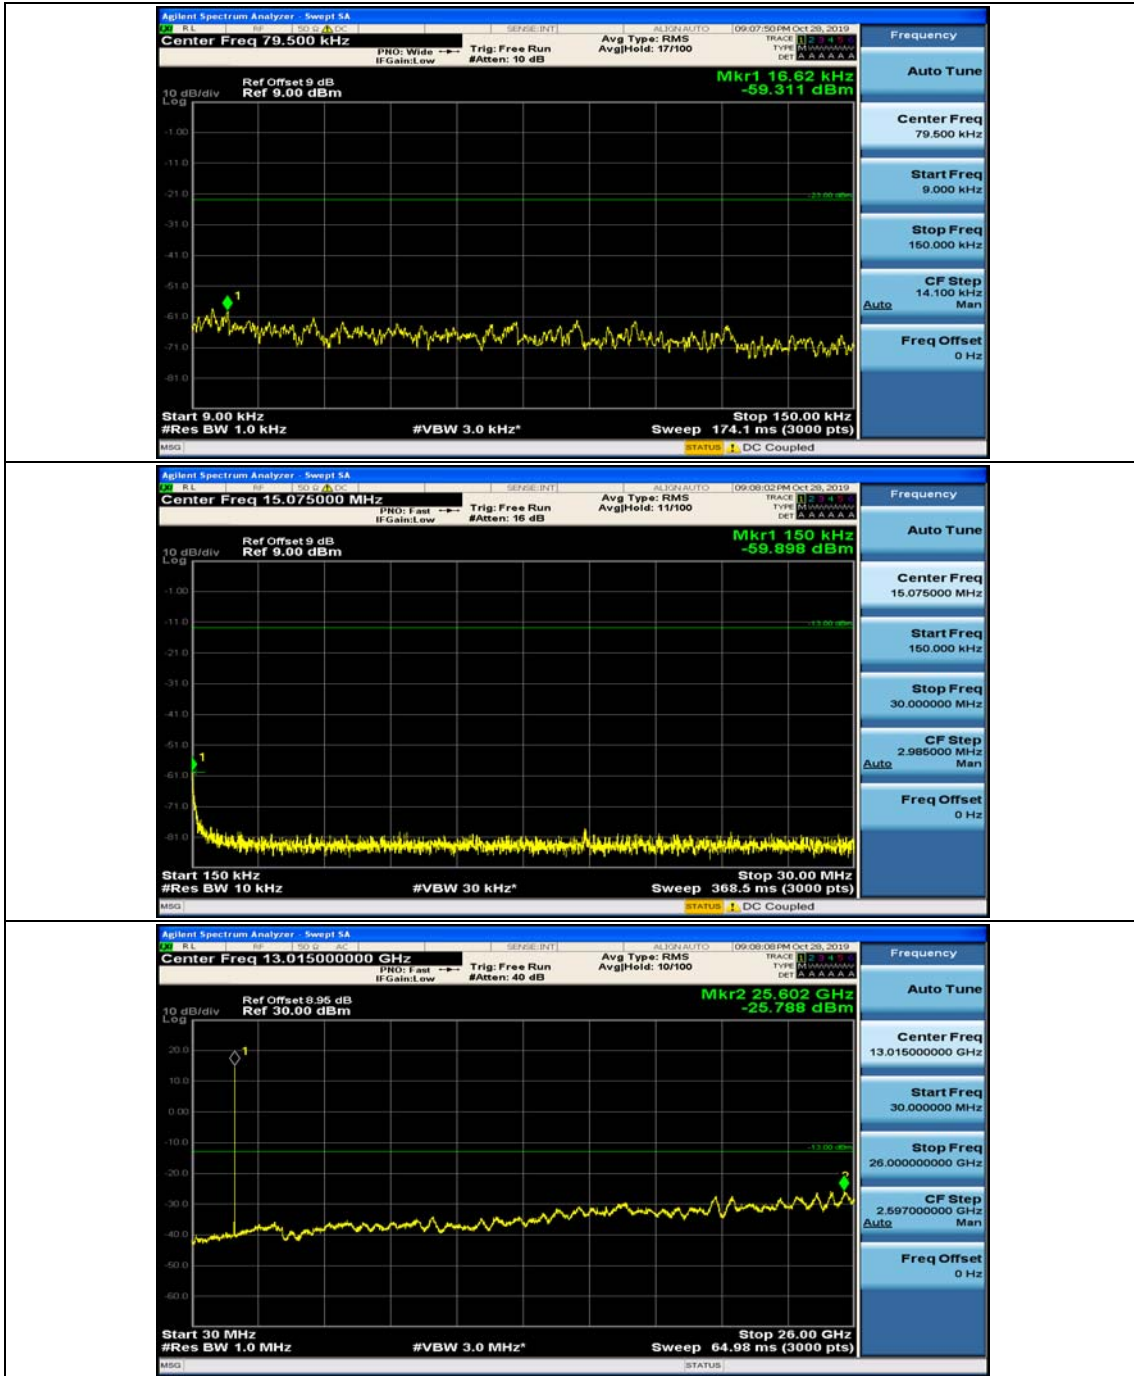

Channel Bandwidth: 10 MHz_MCH_QPSK_1RB#24

Channel Bandwidth: 10 MHz_HCH_QPSK_1RB#0

Channel Bandwidth: 10 MHz_HCH_QPSK_1RB#24

Channel Bandwidth: 10 MHz_HCH_QPSK_1RB#49

Channel Bandwidth: 10 MHz_LCH_16QAM_1RB#0

Channel Bandwidth: 10 MHz_LCH_16QAM_1RB#24

Channel Bandwidth: 10 MHz_MCH_16QAM_1RB#0

Channel Bandwidth: 10 MHz_MCH_16QAM_1RB#24

Channel Bandwidth: 10 MHz_HCH_16QAM_1RB#0

Channel Bandwidth: 10 MHz_HCH_16QAM_1RB#24