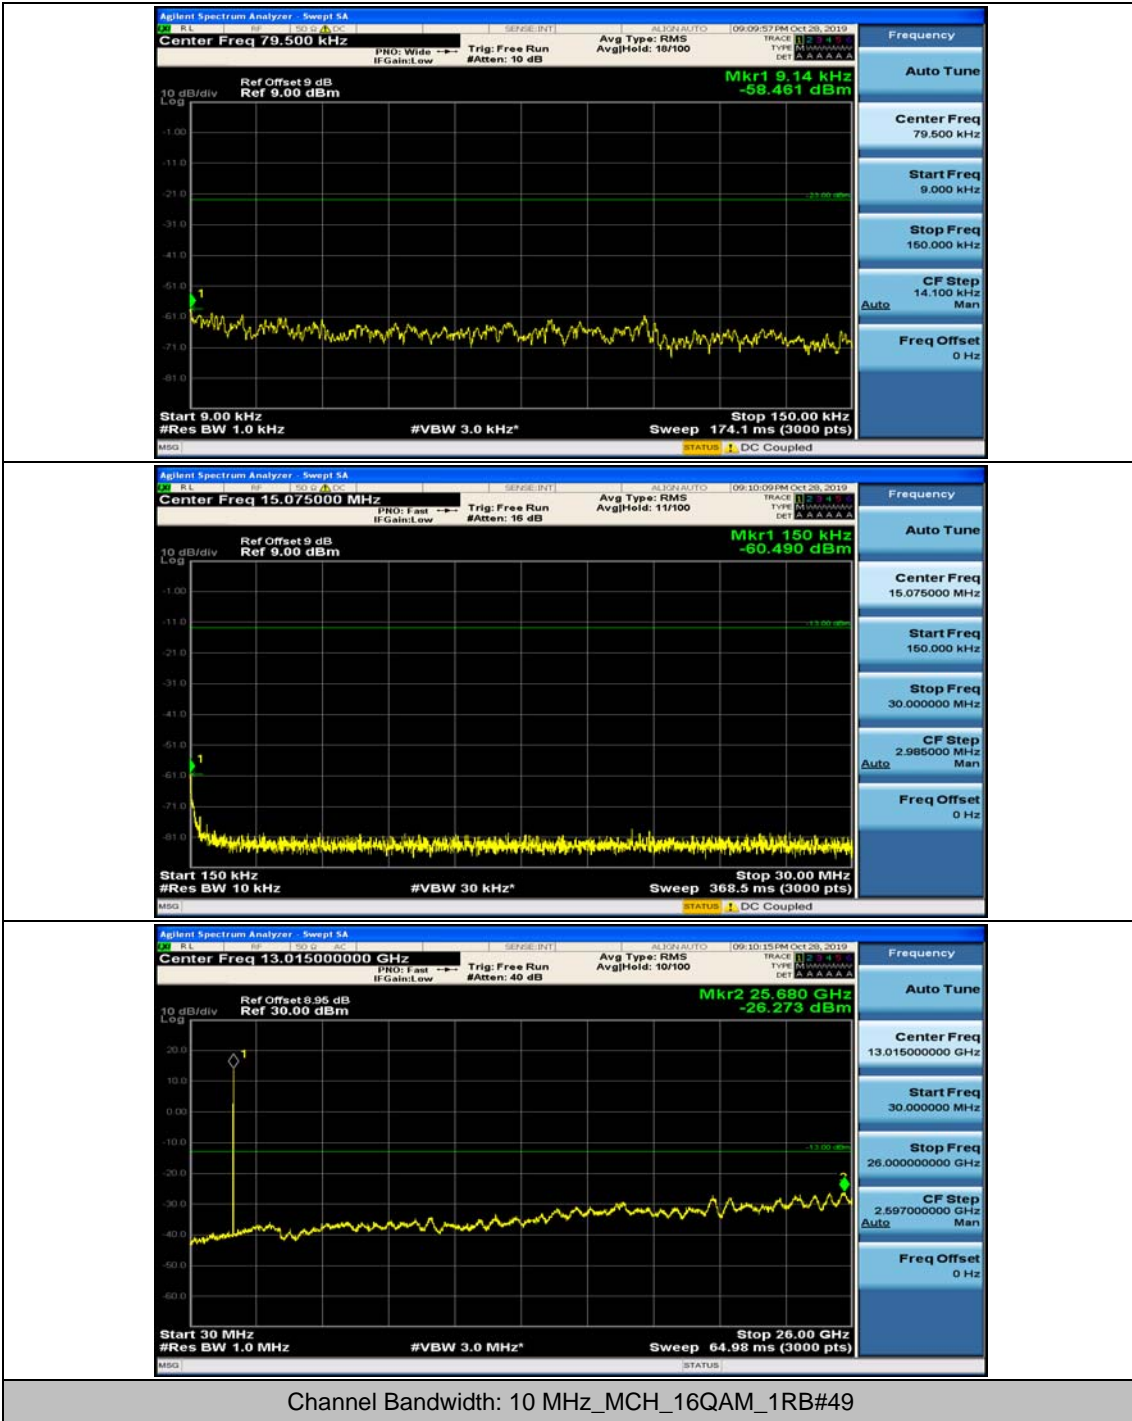

Channel Bandwidth: 10 MHz_LCH_16QAM_1RB#24

Channel Bandwidth: 10 MHz_MCH_16QAM_1RB#0

Channel Bandwidth: 10 MHz_MCH_16QAM_1RB#24

Channel Bandwidth: 10 MHz_HCH_16QAM_1RB#0

Channel Bandwidth: 10 MHz_HCH_16QAM_1RB#24