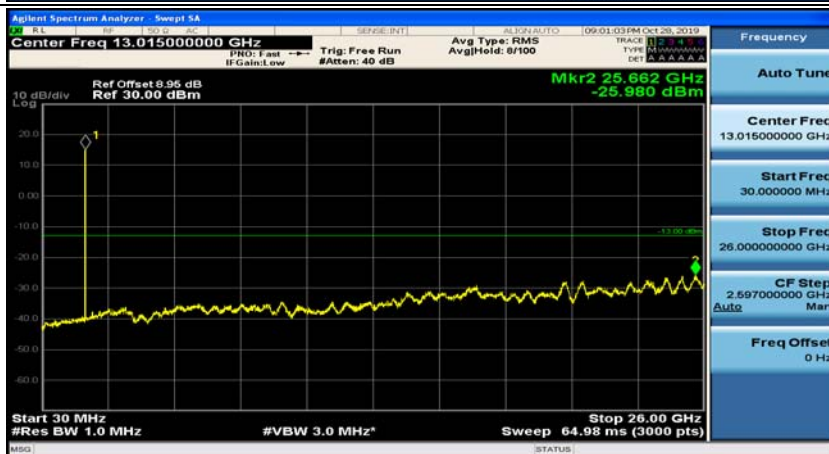

(Channel Bandwidth: 3 MHz)_MCH_16QAM_1RB#7

(Channel Bandwidth: 3 MHz)_HCH_16QAM_1RB#0

(Channel Bandwidth: 3 MHz)_HCH_16QAM_1RB#7

Channel Bandwidth: 5 MHz

(Channel Bandwidth: 5 MHz)_MCH_QPSK_1RB#0

(Channel Bandwidth: 5 MHz)_MCH_QPSK_1RB#12