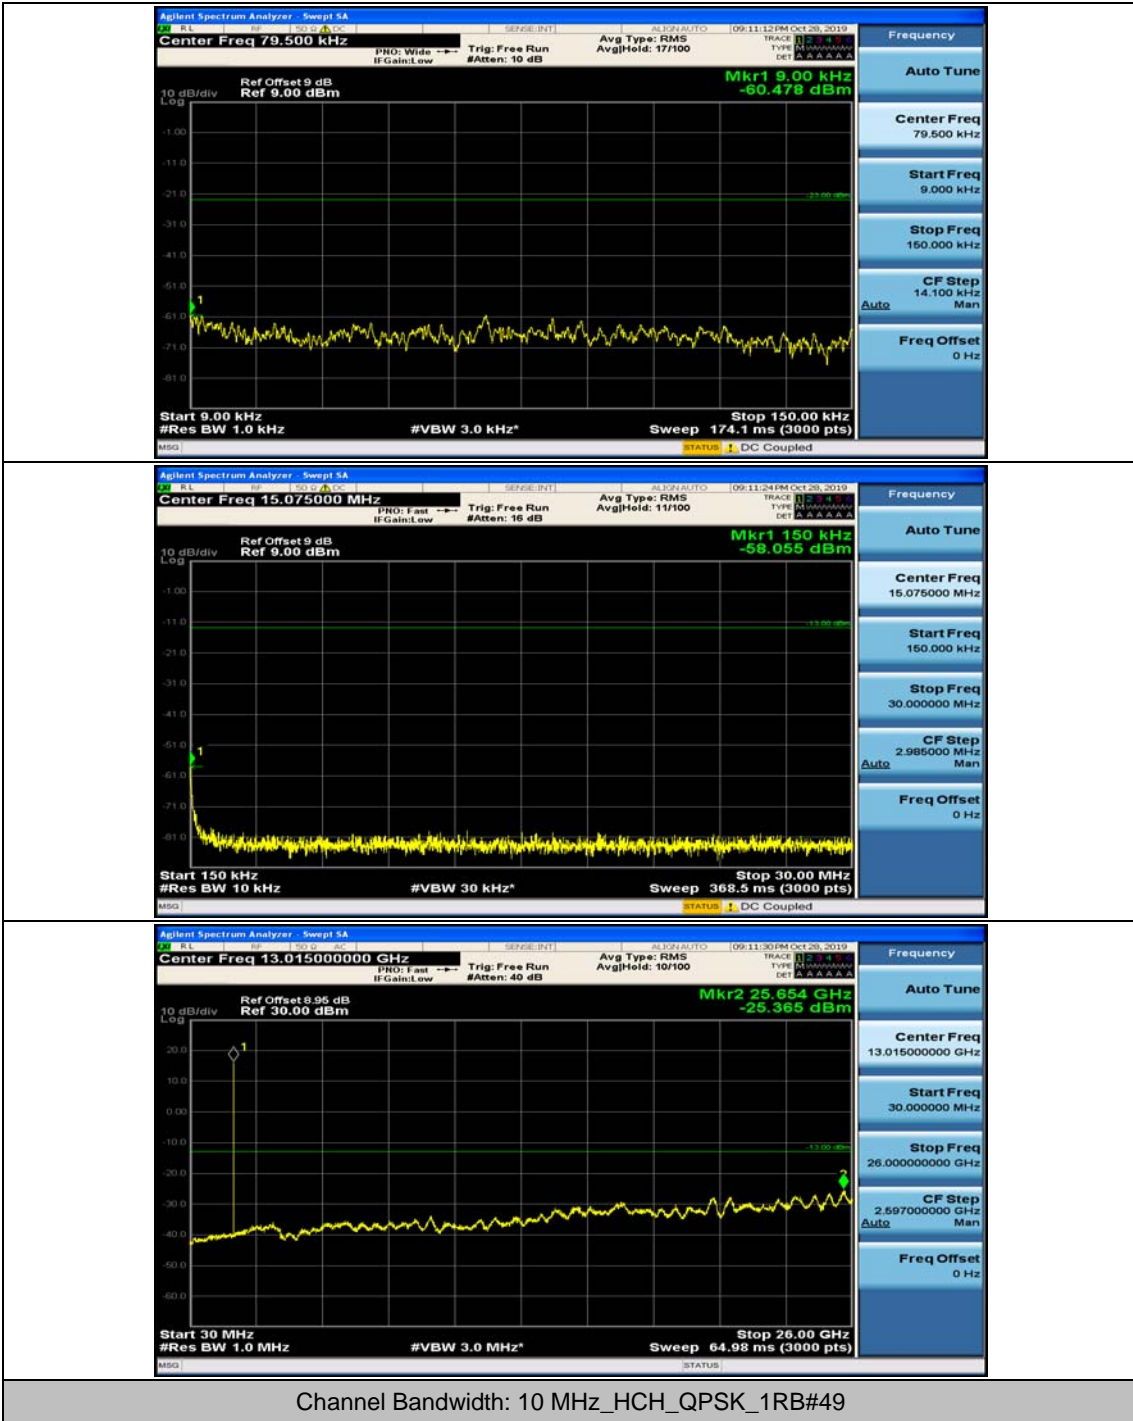

Channel Bandwidth: 10 MHz_MCH_QPSK_1RB#24

Channel Bandwidth: 10 MHz_HCH_QPSK_1RB#0

Channel Bandwidth: 10 MHz_HCH_QPSK_1RB#24

Channel Bandwidth: 10 MHz_HCH_QPSK_1RB#49

Channel Bandwidth: 10 MHz_LCH_16QAM_1RB#0

Channel Bandwidth: 10 MHz_LCH_16QAM_1RB#24

Channel Bandwidth: 10 MHz_MCH_16QAM_1RB#0

Channel Bandwidth: 10 MHz_MCH_16QAM_1RB#24

Channel Bandwidth: 10 MHz_HCH_16QAM_1RB#0

Channel Bandwidth: 10 MHz_HCH_16QAM_1RB#24