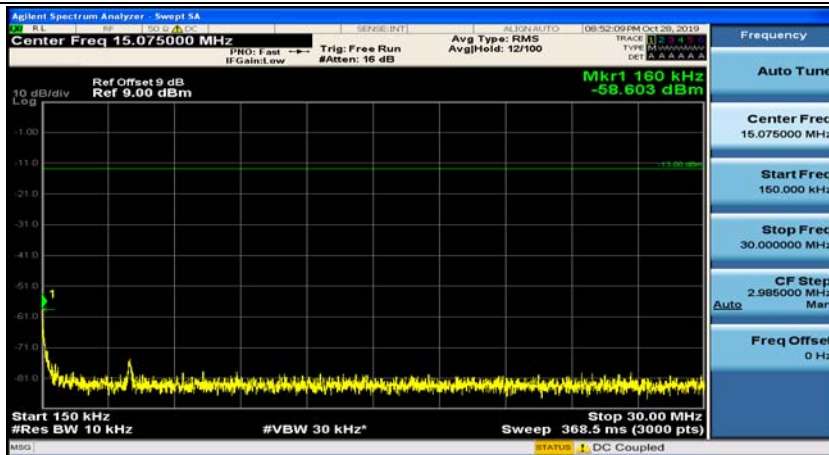

(Channel Bandwidth: 3 MHz)_HCH_QPSK_1RB#0

(Channel Bandwidth: 3 MHz)_HCH_QPSK_1RB#7

(Channel Bandwidth: 3 MHz)_LCH_16QAM_1RB#0

(Channel Bandwidth: 3 MHz)_LCH_16QAM_1RB#7

(Channel Bandwidth: 3 MHz)_MCH_16QAM_1RB#0