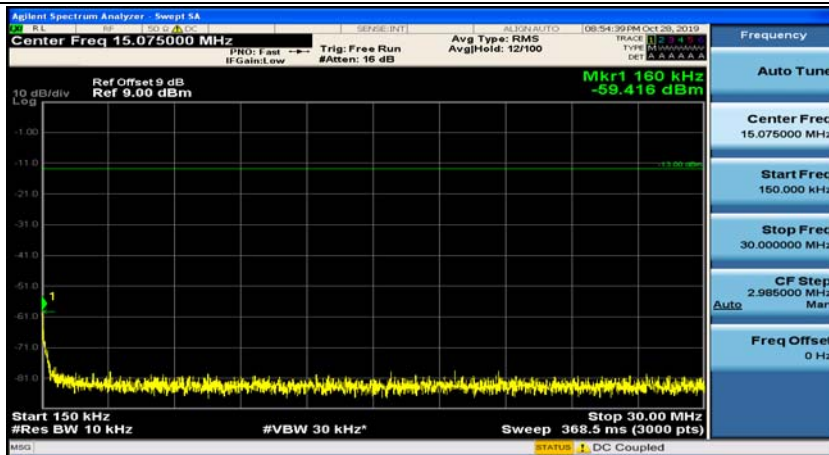

(Channel Bandwidth: 3 MHz)_HCH_QPSK_1RB#0

(Channel Bandwidth: 3 MHz)_HCH_QPSK_1RB#7

(Channel Bandwidth: 3 MHz)_LCH_16QAM_1RB#0

(Channel Bandwidth: 3 MHz)_LCH_16QAM_1RB#7

(Channel Bandwidth: 3 MHz)_MCH_16QAM_1RB#0