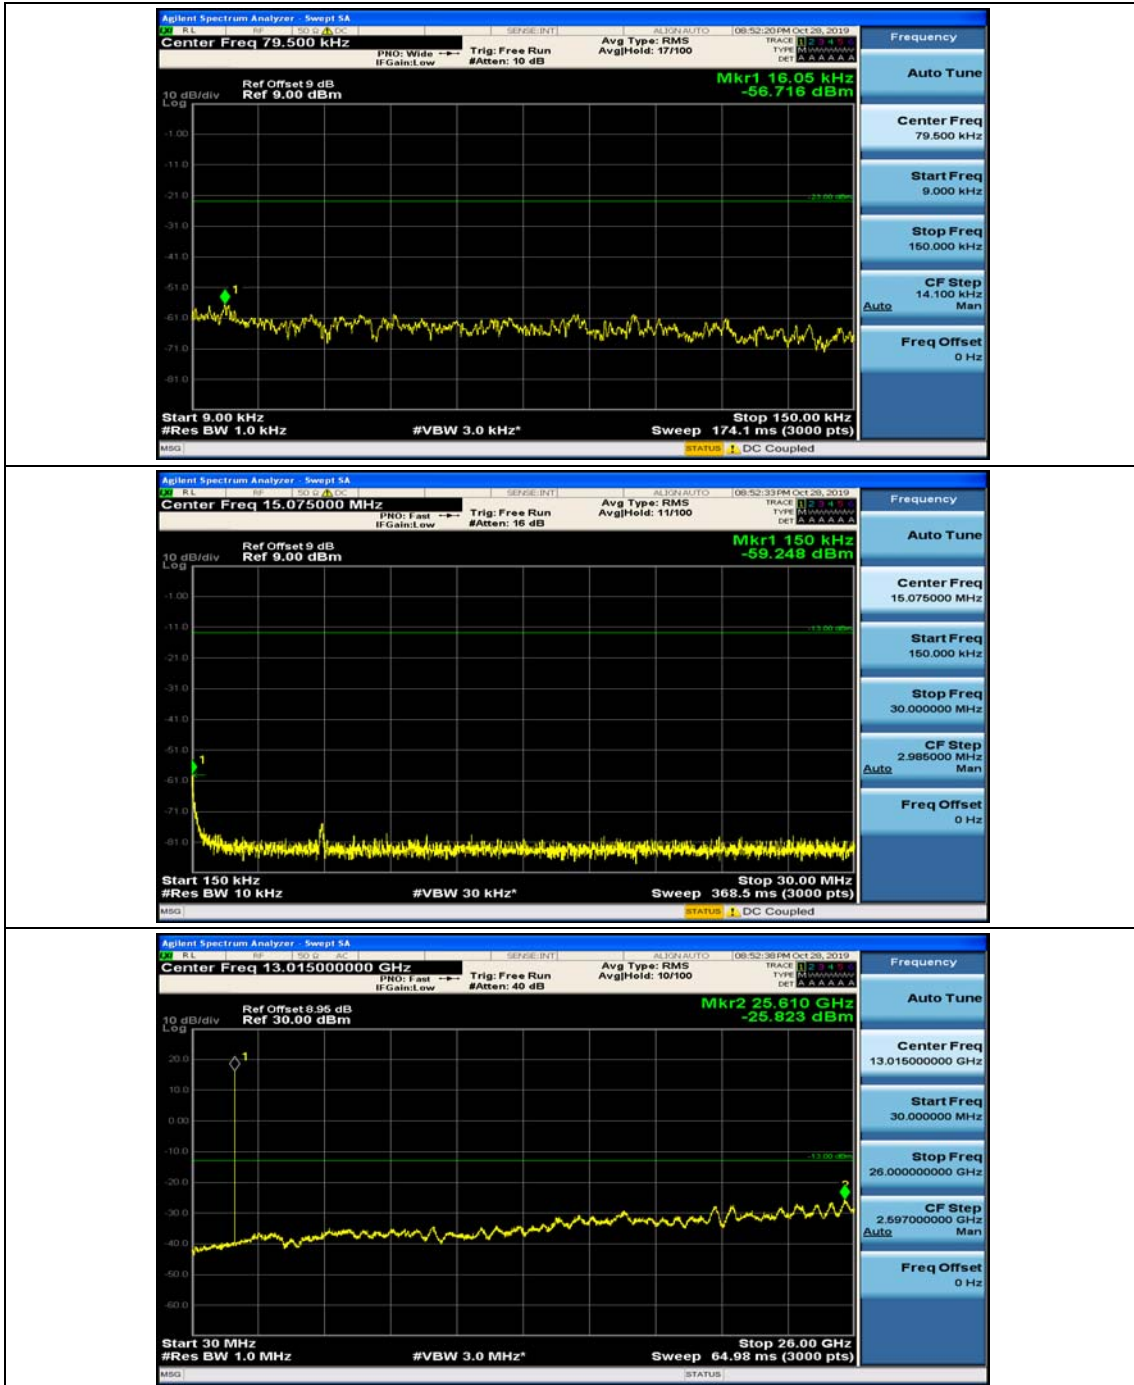

(Channel Bandwidth: 3 MHz)_HCH_QPSK_1RB#0

(Channel Bandwidth: 3 MHz)_HCH_QPSK_1RB#7

(Channel Bandwidth: 3 MHz)_LCH_16QAM_1RB#0

(Channel Bandwidth: 3 MHz)_LCH_16QAM_1RB#7

(Channel Bandwidth: 3 MHz)_MCH_16QAM_1RB#0

(Channel Bandwidth: 3 MHz)_MCH_16QAM_1RB#7

(Channel Bandwidth: 3 MHz)_HCH_16QAM_1RB#0

(Channel Bandwidth: 3 MHz)_HCH_16QAM_1RB#7

Channel Bandwidth: 5 MHz

(Channel Bandwidth: 5 MHz)_MCH_QPSK_1RB#0

(Channel Bandwidth: 5 MHz)_MCH_QPSK_1RB#12