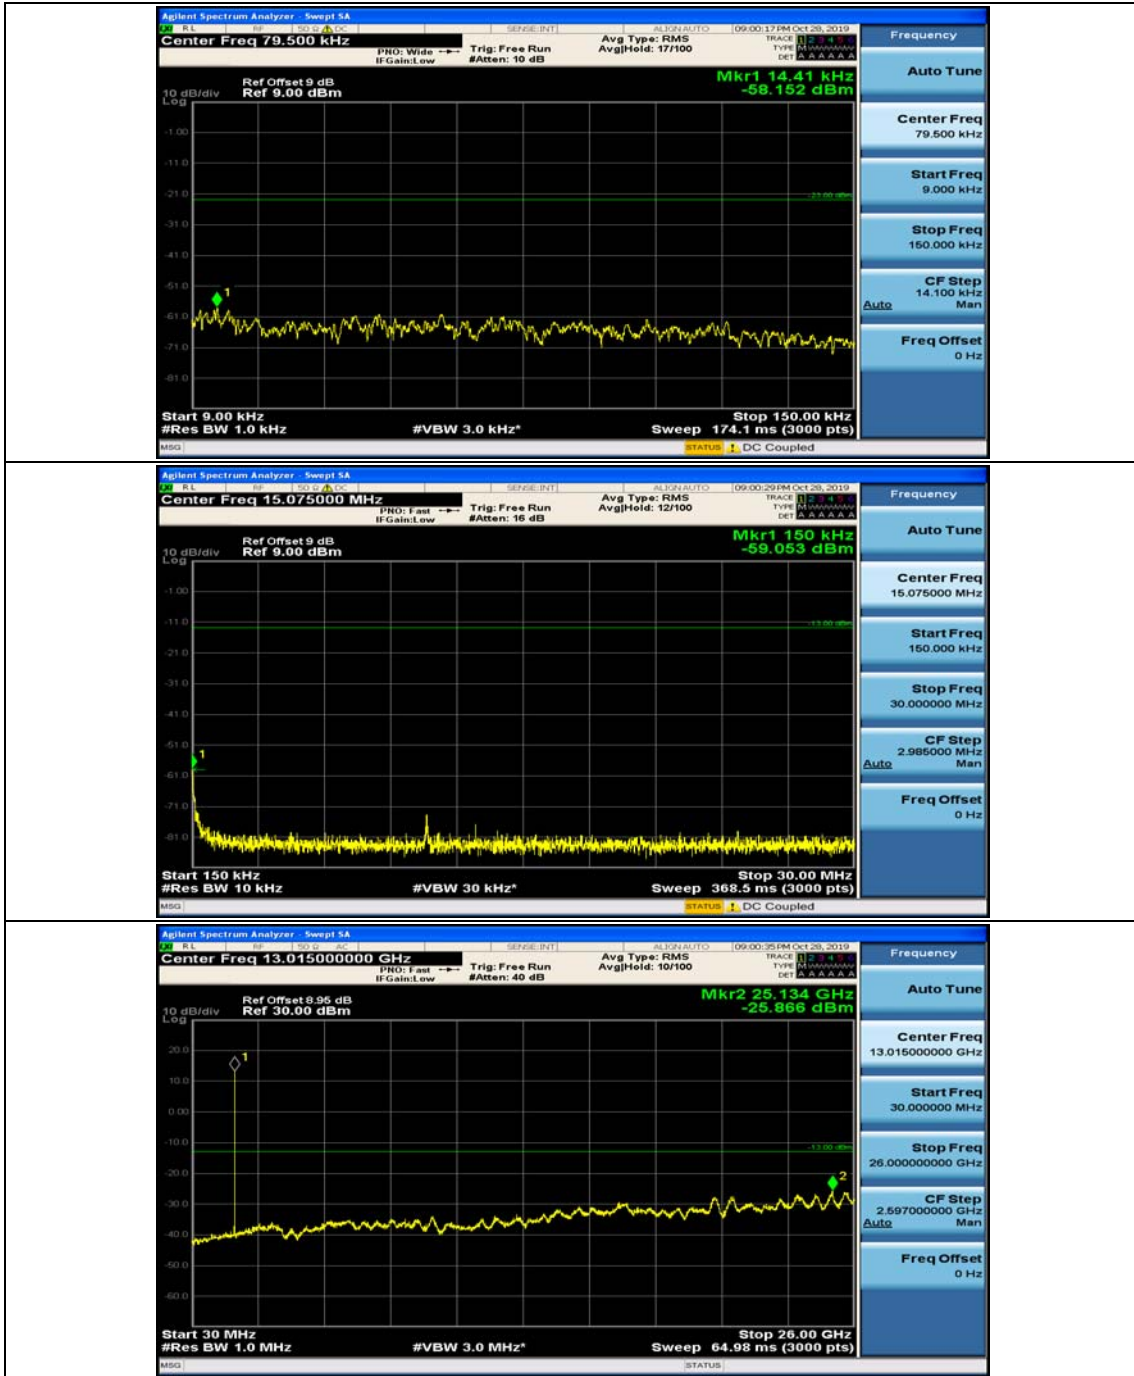

(Channel Bandwidth: 5 MHz)_HCH_QPSK_1RB#0

(Channel Bandwidth: 5 MHz)_HCH_QPSK_1RB#12

(Channel Bandwidth: 5 MHz)_HCH_QPSK_1RB#24

(Channel Bandwidth: 5 MHz)_LCH_16QAM_1RB#0

(Channel Bandwidth: 5 MHz)_LCH_16QAM_1RB#12

(Channel Bandwidth: 5 MHz)_MCH_16QAM_1RB#0

(Channel Bandwidth: 5 MHz)_MCH_16QAM_1RB#12

(Channel Bandwidth: 5 MHz)_HCH_16QAM_1RB#0

(Channel Bandwidth: 5 MHz)_HCH_16QAM_1RB#12

Channel Bandwidth: 10 MHz

Channel Bandwidth: 10 MHz_MCH_QPSK_1RB#0