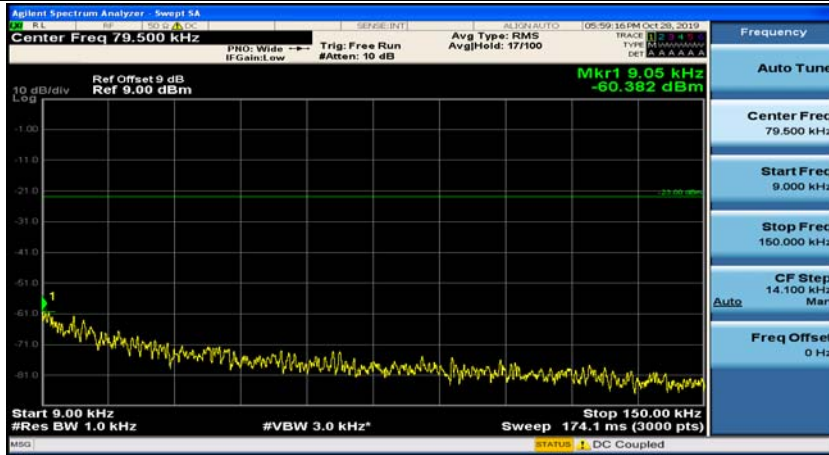

(Channel Bandwidth: 1.4 MHz)_HCH_16QAM_1RB#0

(Channel Bandwidth: 1.4 MHz)_HCH_16QAM_1RB#3

Channel Bandwidth: 3 MHz

(Channel Bandwidth: 3 MHz)_MCH_QPSK_1RB#0

(Channel Bandwidth: 3 MHz)_MCH_QPSK_1RB#7