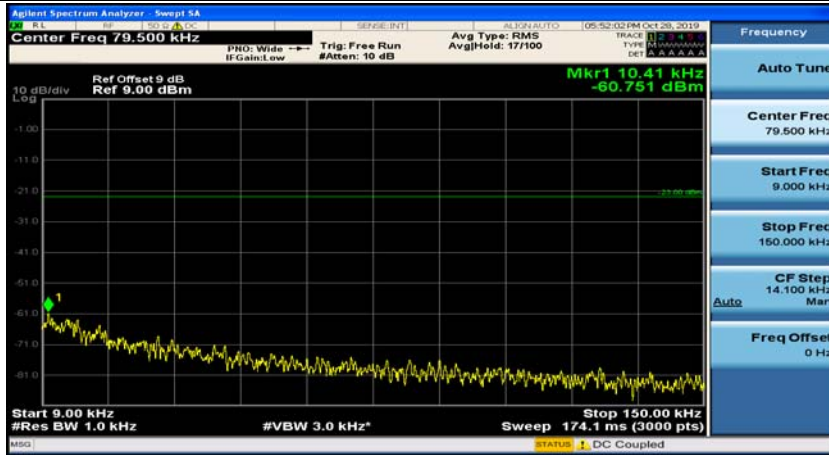

(Channel Bandwidth: 1.4 MHz)_LCH_16QAM_1RB#0