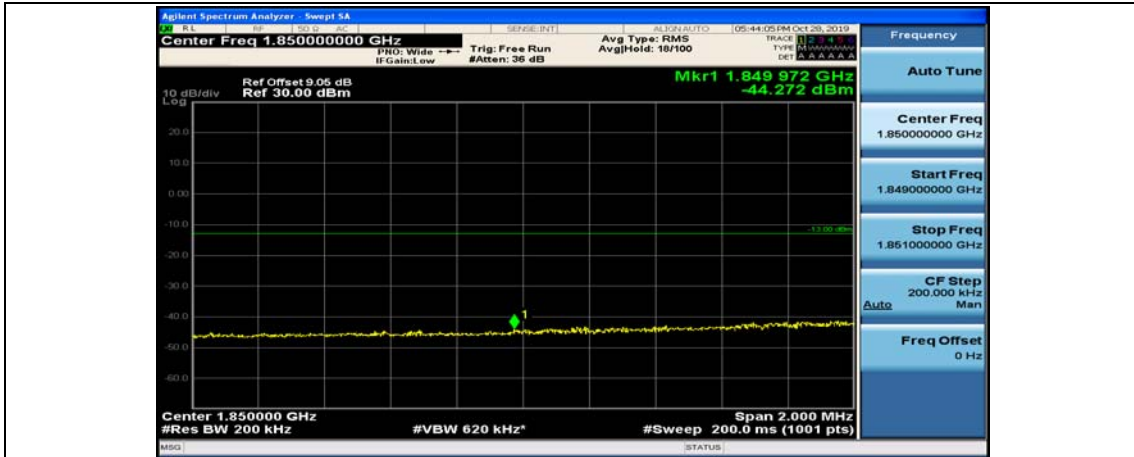

(Channel Bandwidth:20 MHz)_LCH_QPSK_50RB#25