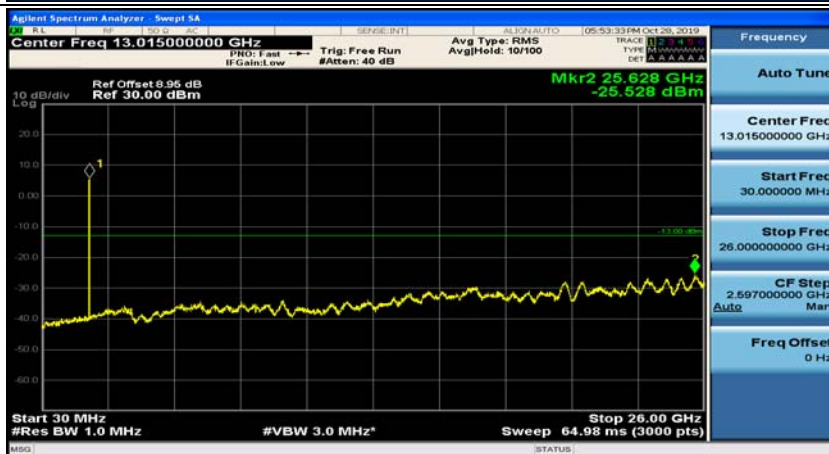

Appendix E: Conducted Spurious Emission

Test Graphs

Channel Bandwidth: 1.4 MHz

(Channel Bandwidth: 1.4 MHz)_MCH_QPSK_1RB#0

(Channel Bandwidth: 1.4 MHz)_MCH_QPSK_1RB#3

(Channel Bandwidth: 1.4 MHz)_HCH_QPSK_1RB#0