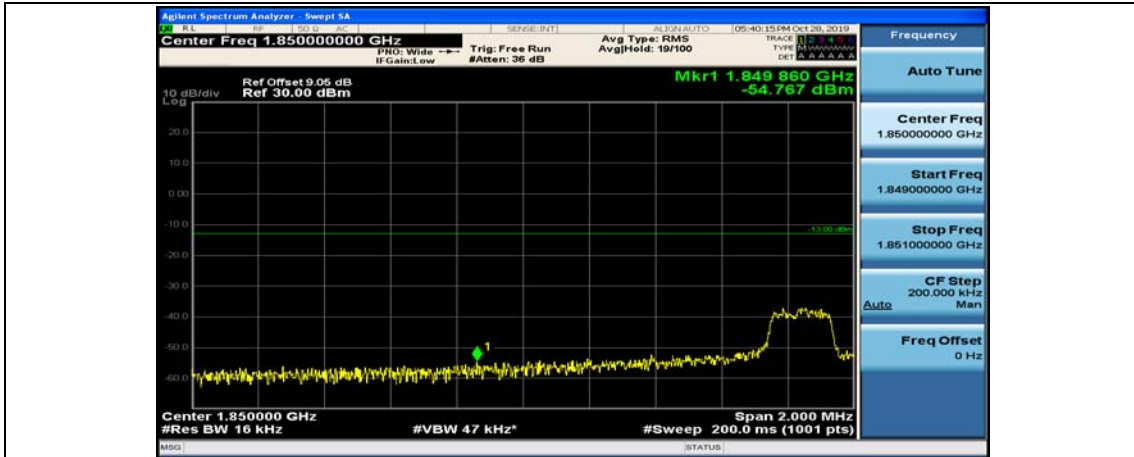

Channel Bandwidth: 10 MHz_HCH_16QAM_25RB#25

Channel Bandwidth: 10 MHz_HCH_16QAM_50RB#0

Channel Bandwidth: 15 MHz

(Channel Bandwidth:15 MHz)_LCH_QPSK_1RB#0

(Channel Bandwidth:15 MHz)_LCH_QPSK_1RB#37

(Channel Bandwidth:15 MHz)_LCH_QPSK_1RB#74

(Channel Bandwidth:15 MHz)_LCH_QPSK_37RB#0

(Channel Bandwidth:15 MHz)_LCH_QPSK_37RB#18

(Channel Bandwidth:15 MHz)_LCH_QPSK_37RB#38

(Channel Bandwidth:15 MHz)_LCH_QPSK_75RB#0

(Channel Bandwidth:15 MHz)_HCH_QPSK_1RB#0