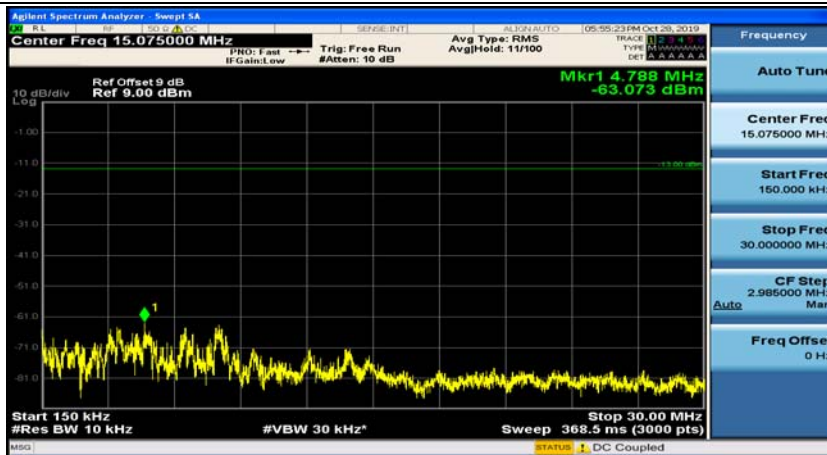

Appendix E: Conducted Spurious Emission

Test Graphs

Channel Bandwidth: 1.4 MHz

(Channel Bandwidth: 1.4 MHz)_MCH_QPSK_1RB#0

(Channel Bandwidth: 1.4 MHz)_MCH_QPSK_1RB#3

(Channel Bandwidth: 1.4 MHz)_HCH_QPSK_1RB#0