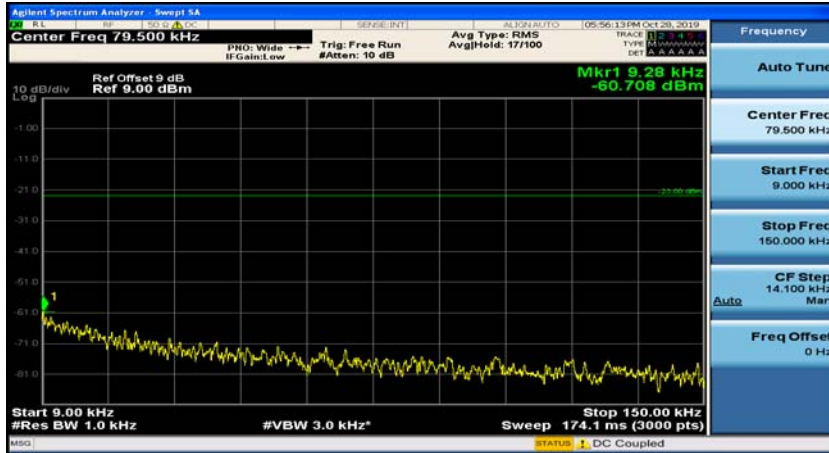

(Channel Bandwidth: 1.4 MHz)_HCH_16QAM_1RB#0