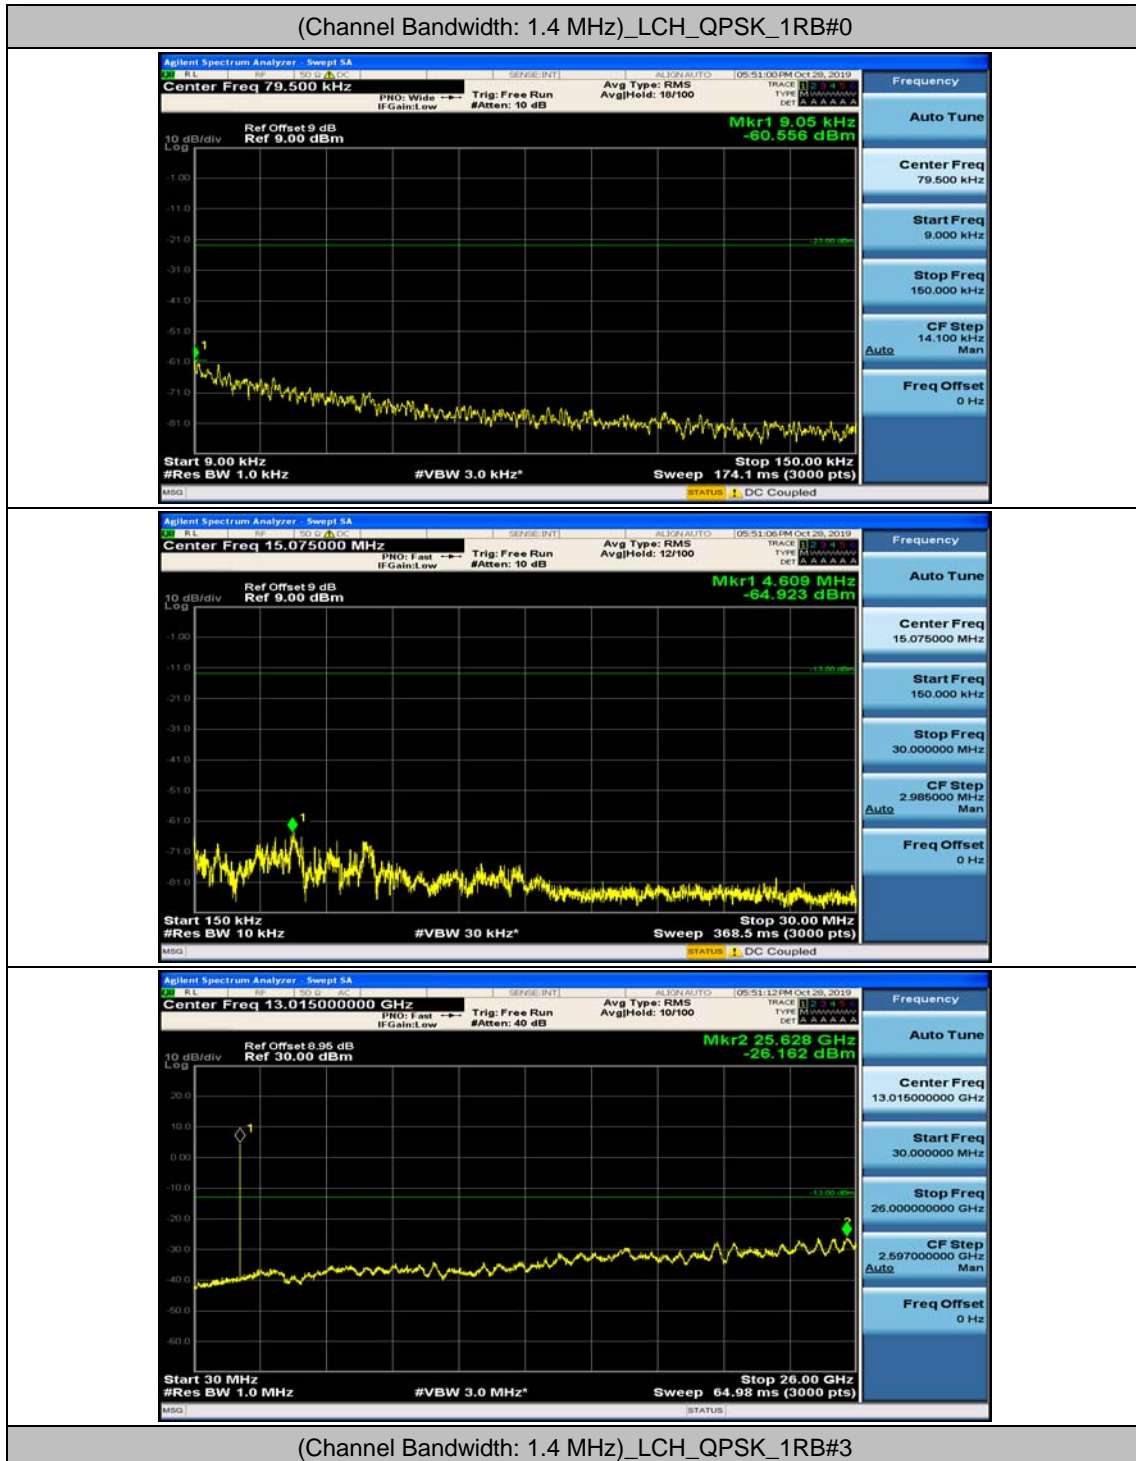

(Channel Bandwidth:20 MHz)_HCH_16QAM_1RB#99

(Channel Bandwidth:20 MHz)_HCH_16QAM_50RB#0

(Channel Bandwidth:20 MHz)_HCH_16QAM_50RB#25

(Channel Bandwidth:20 MHz)_HCH_16QAM_50RB#50

(Channel Bandwidth:20 MHz)_HCH_16QAM_100RB#0

Appendix E: Conducted Spurious Emission

Test Graphs

Channel Bandwidth: 1.4 MHz

(Channel Bandwidth: 1.4 MHz)_MCH_QPSK_1RB#0

(Channel Bandwidth: 1.4 MHz)_MCH_QPSK_1RB#3

(Channel Bandwidth: 1.4 MHz)_HCH_QPSK_1RB#0