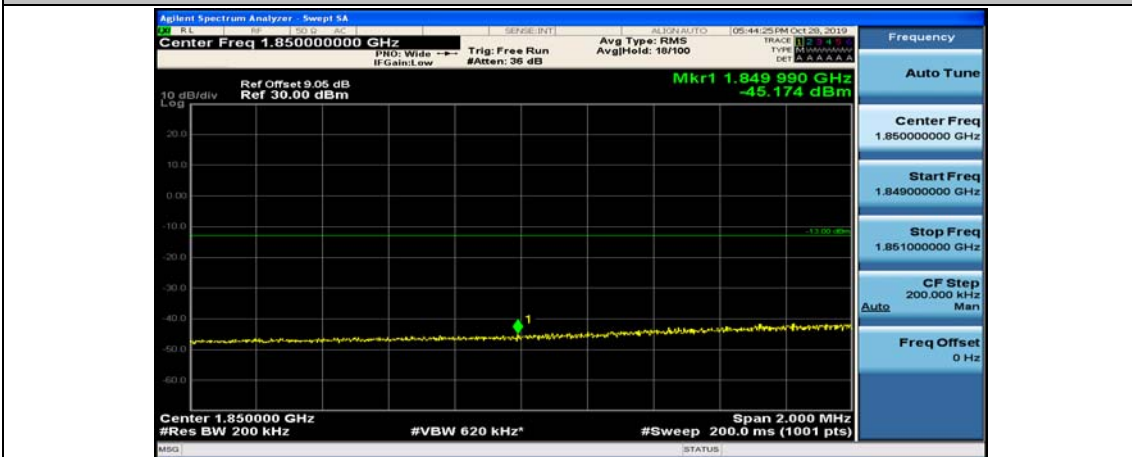

(Channel Bandwidth:20 MHz)_LCH_16QAM_50RB#25