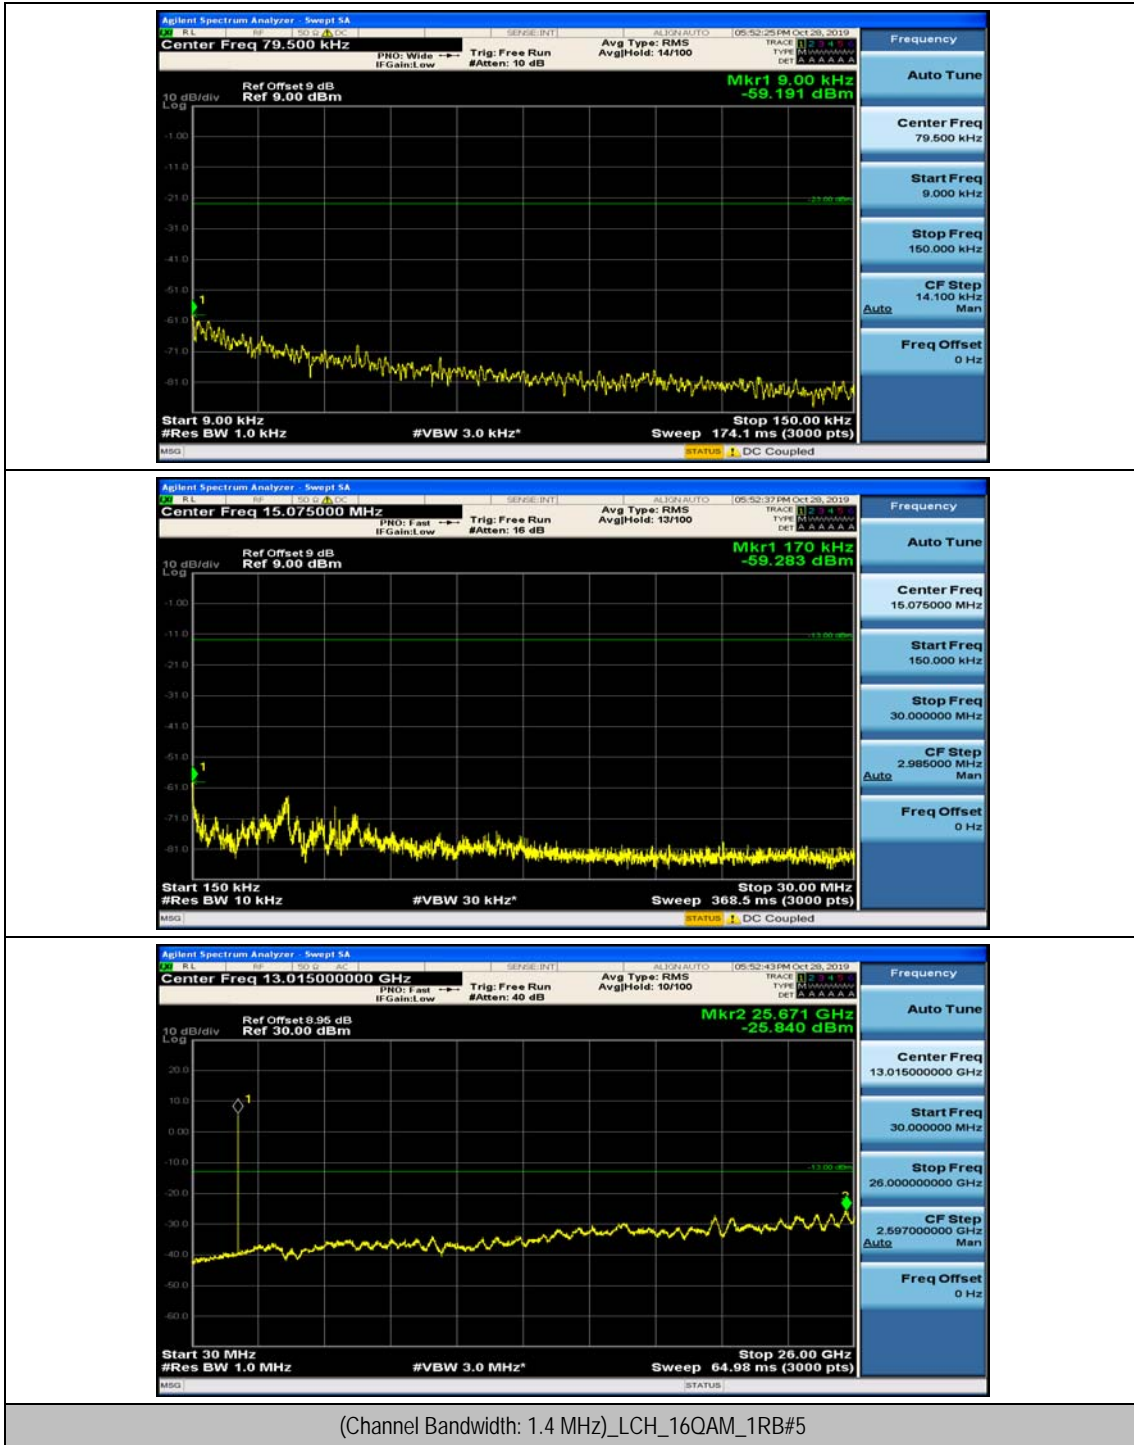

Appendix E: Conducted Spurious Emission

Test Graphs

Channel Bandwidth: 1.4 MHz

(Channel Bandwidth: 1.4 MHz)_MCH_QPSK_1RB#0

(Channel Bandwidth: 1.4 MHz)_MCH_QPSK_1RB#3

(Channel Bandwidth: 1.4 MHz)_HCH_QPSK_1RB#0

(Channel Bandwidth: 1.4 MHz)_HCH_QPSK_1RB#3

(Channel Bandwidth: 1.4 MHz)_LCH_16QAM_1RB#0

(Channel Bandwidth: 1.4 MHz)_LCH_16QAM_1RB#3

(Channel Bandwidth: 1.4 MHz)_MCH_16QAM_1RB#0

(Channel Bandwidth: 1.4 MHz)_MCH_16QAM_1RB#3