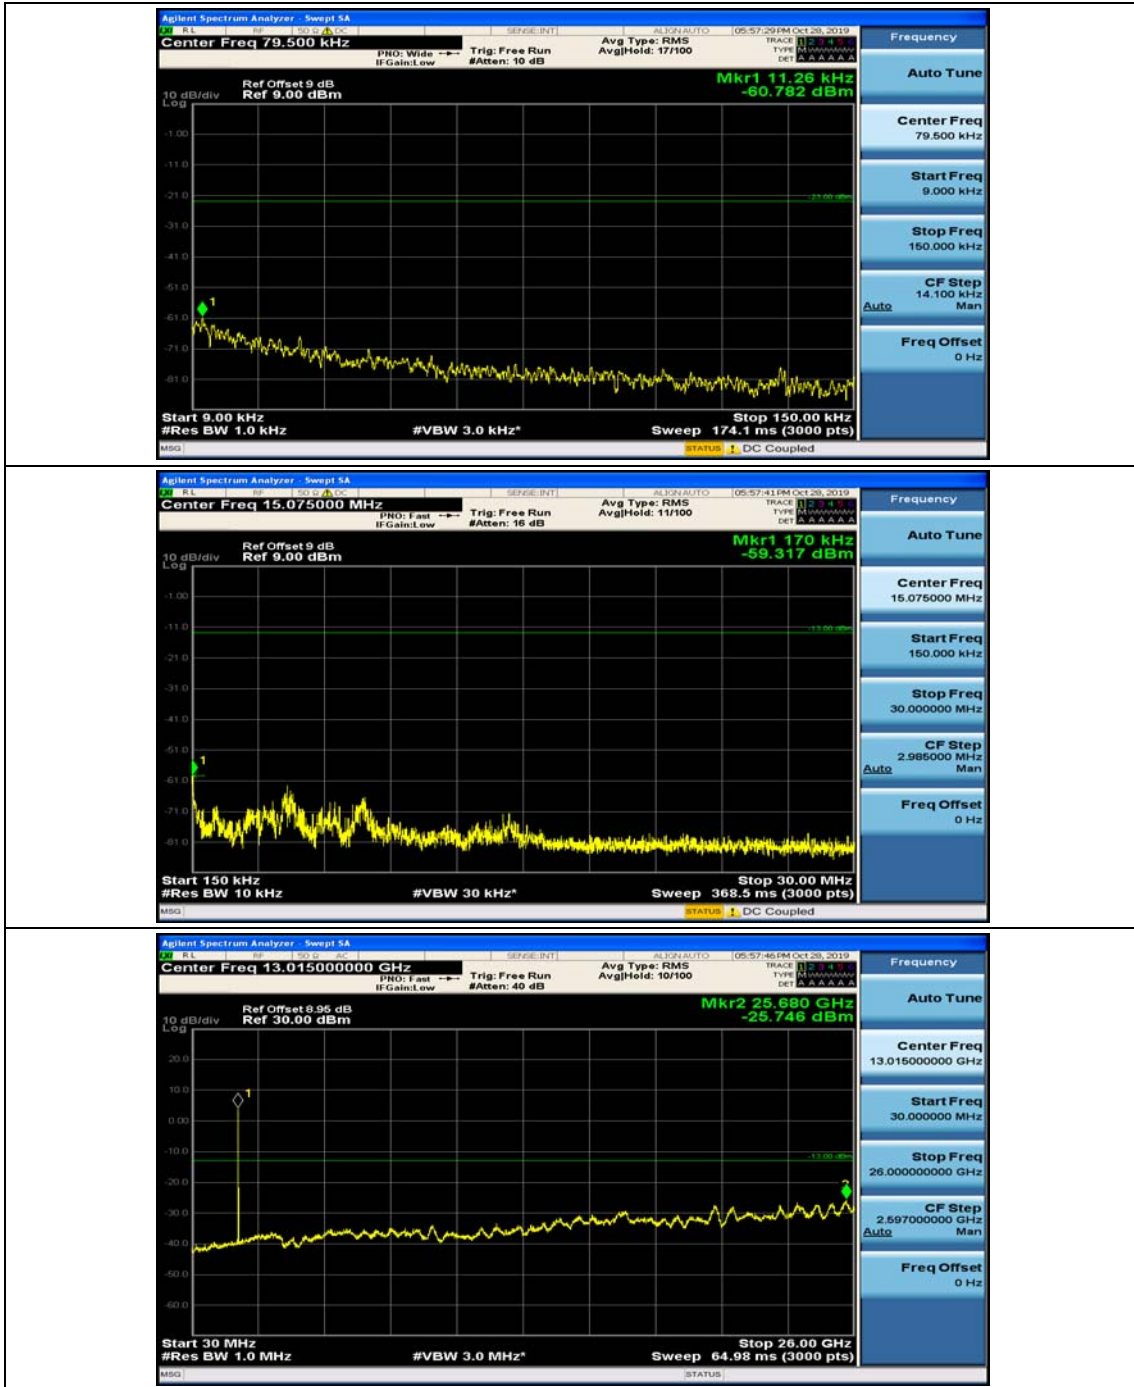

(Channel Bandwidth: 1.4 MHz)_HCH_16QAM_1RB#0

(Channel Bandwidth: 1.4 MHz)_HCH_16QAM_1RB#3

Channel Bandwidth: 3 MHz

(Channel Bandwidth: 3 MHz)_MCH_QPSK_1RB#0

(Channel Bandwidth: 3 MHz)_MCH_QPSK_1RB#7