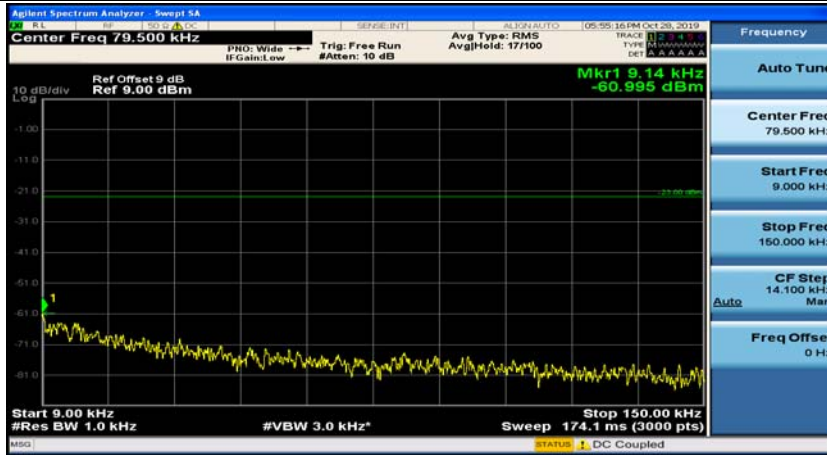

Appendix E: Conducted Spurious Emission

Test Graphs

Channel Bandwidth: 1.4 MHz

(Channel Bandwidth: 1.4 MHz)_MCH_QPSK_1RB#0

(Channel Bandwidth: 1.4 MHz)_MCH_QPSK_1RB#3

(Channel Bandwidth: 1.4 MHz)_HCH_QPSK_1RB#0