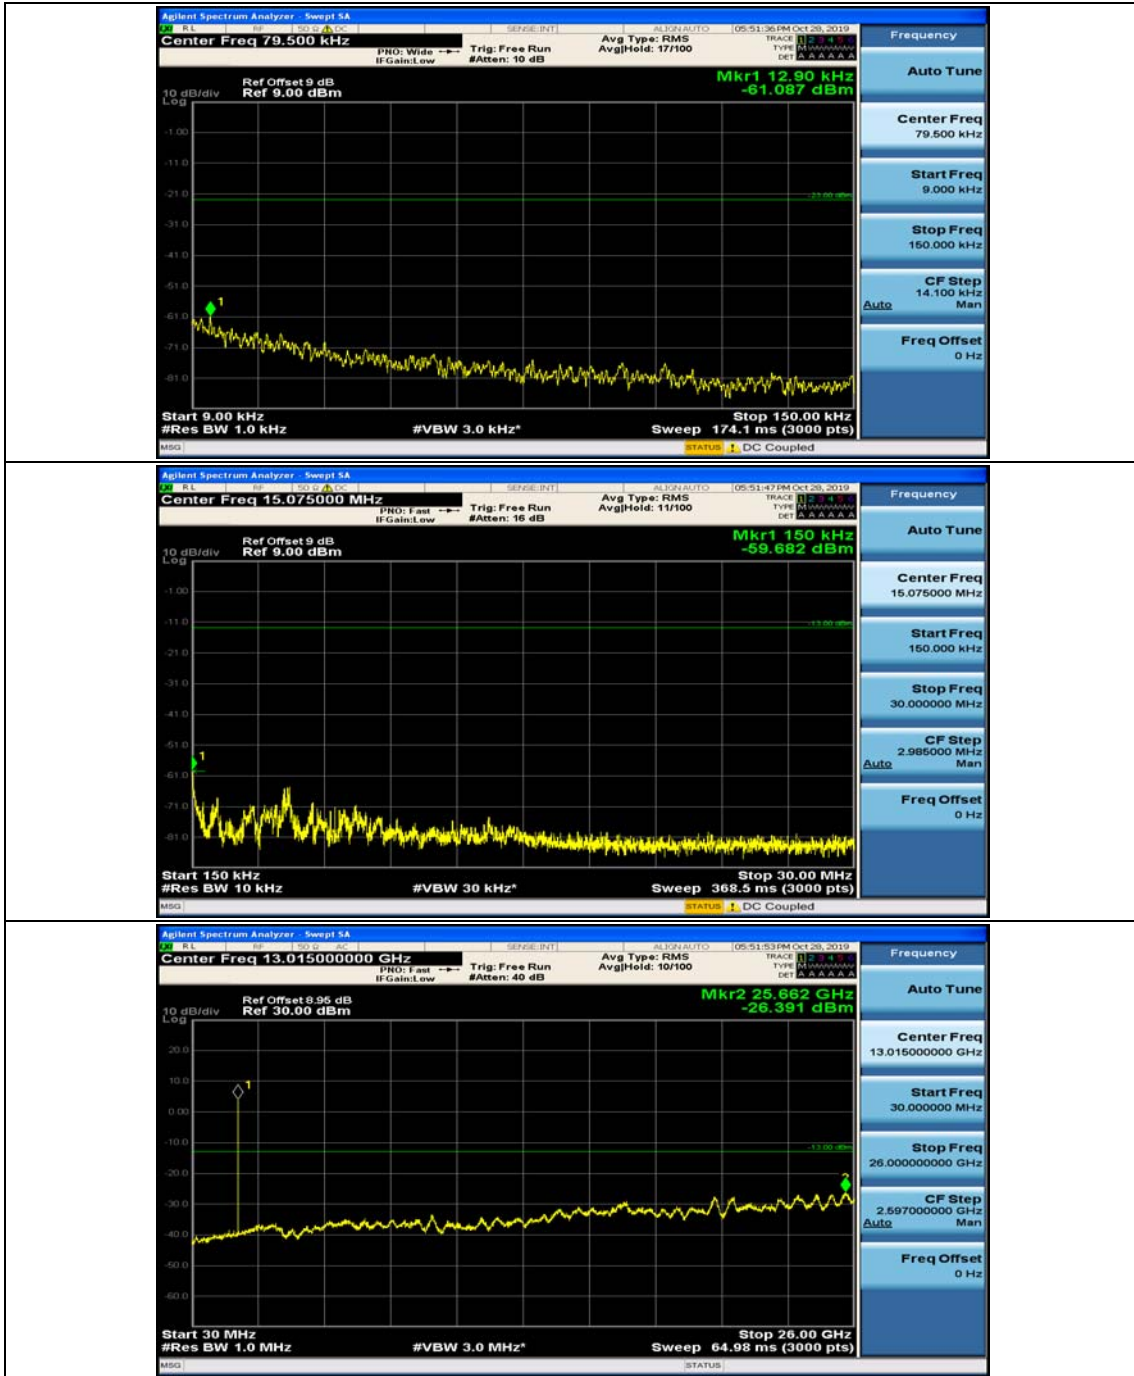

(Channel Bandwidth:20 MHz)_HCH_16QAM_1RB#99

(Channel Bandwidth:20 MHz)_HCH_16QAM_50RB#0

(Channel Bandwidth:20 MHz)_HCH_16QAM_50RB#25

(Channel Bandwidth:20 MHz)_HCH_16QAM_50RB#50

(Channel Bandwidth:20 MHz)_HCH_16QAM_100RB#0

Appendix E: Conducted Spurious Emission

Test Graphs

Channel Bandwidth: 1.4 MHz

(Channel Bandwidth: 1.4 MHz)_MCH_QPSK_1RB#0

(Channel Bandwidth: 1.4 MHz)_MCH_QPSK_1RB#3

(Channel Bandwidth: 1.4 MHz)_HCH_QPSK_1RB#0