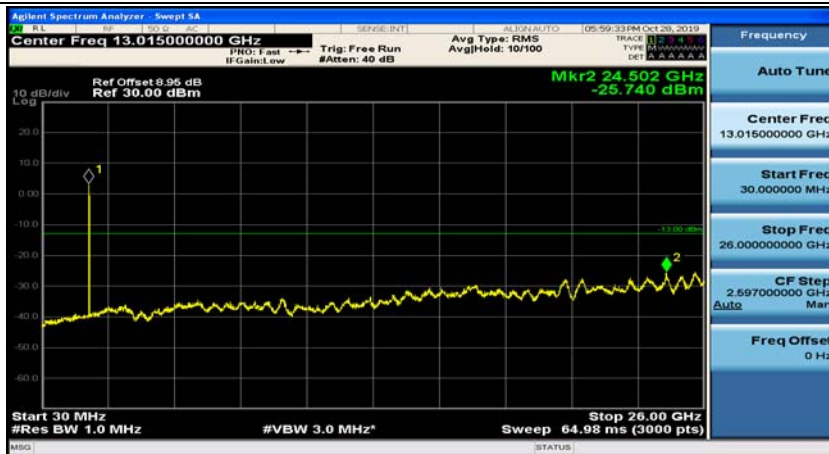

(Channel Bandwidth: 1.4 MHz)_HCH_16QAM_1RB#0

(Channel Bandwidth: 1.4 MHz)_HCH_16QAM_1RB#3

Channel Bandwidth: 3 MHz

(Channel Bandwidth: 3 MHz)_MCH_QPSK_1RB#0

(Channel Bandwidth: 3 MHz)_MCH_QPSK_1RB#7