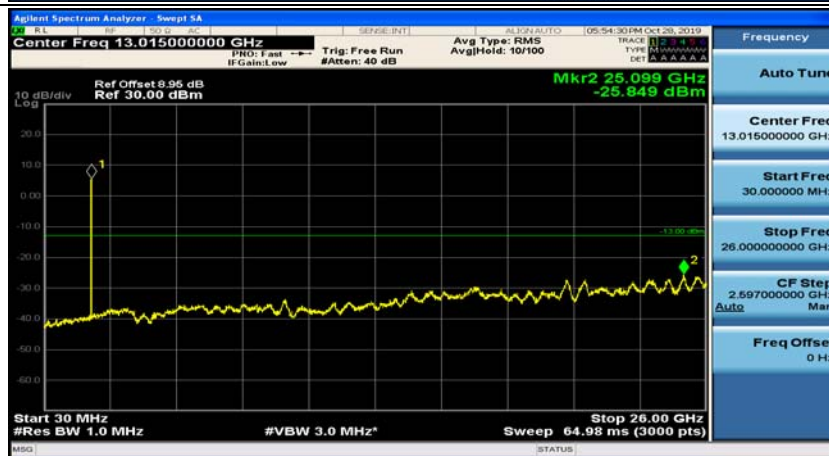

(Channel Bandwidth: 1.4 MHz)_HCH_QPSK_1RB#3

(Channel Bandwidth: 1.4 MHz)_LCH_16QAM_1RB#0

(Channel Bandwidth: 1.4 MHz)_LCH_16QAM_1RB#3

(Channel Bandwidth: 1.4 MHz)_MCH_16QAM_1RB#0

(Channel Bandwidth: 1.4 MHz)_MCH_16QAM_1RB#3