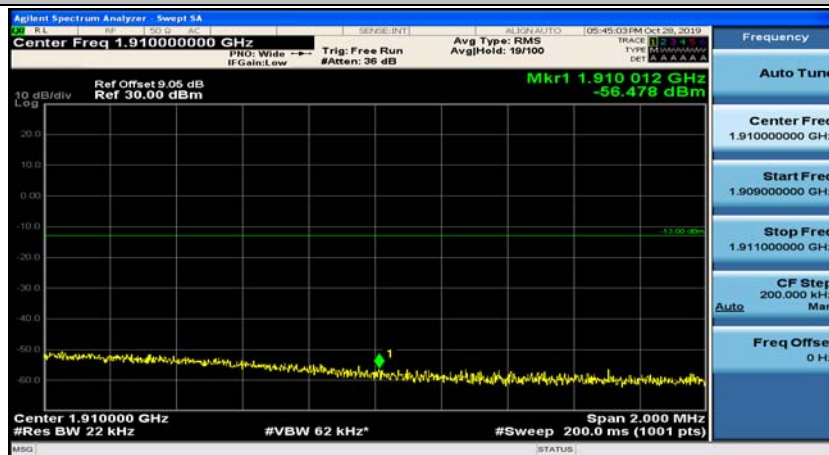

(Channel Bandwidth:20 MHz)_HCH_QPSK_1RB#49