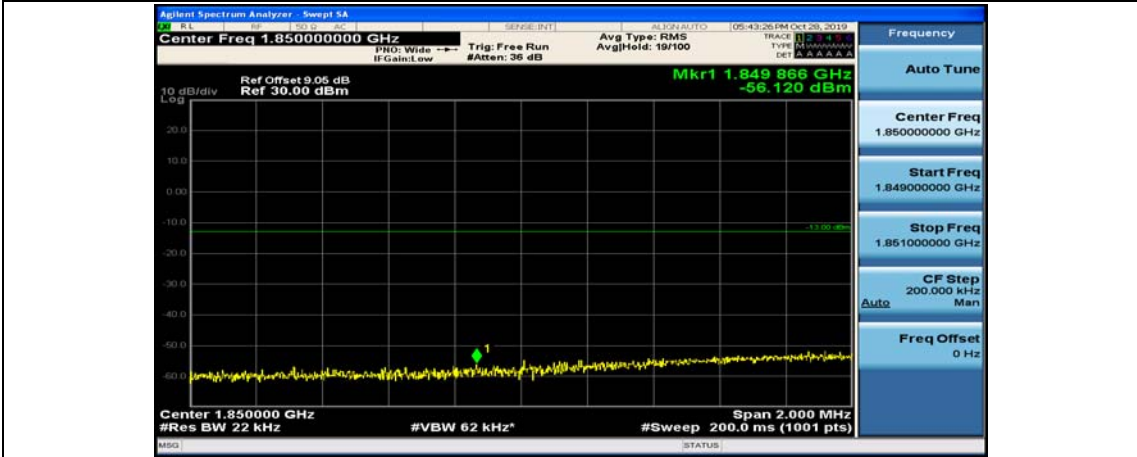

(Channel Bandwidth:15 MHz)_HCH_16QAM_1RB#74

(Channel Bandwidth:15 MHz)_HCH_16QAM_37RB#0

(Channel Bandwidth:15 MHz)_HCH_16QAM_37RB#18

(Channel Bandwidth:15 MHz)_HCH_16QAM_37RB#38

Channel Bandwidth: 20 MHz

(Channel Bandwidth:20 MHz)_LCH_QPSK_1RB#99