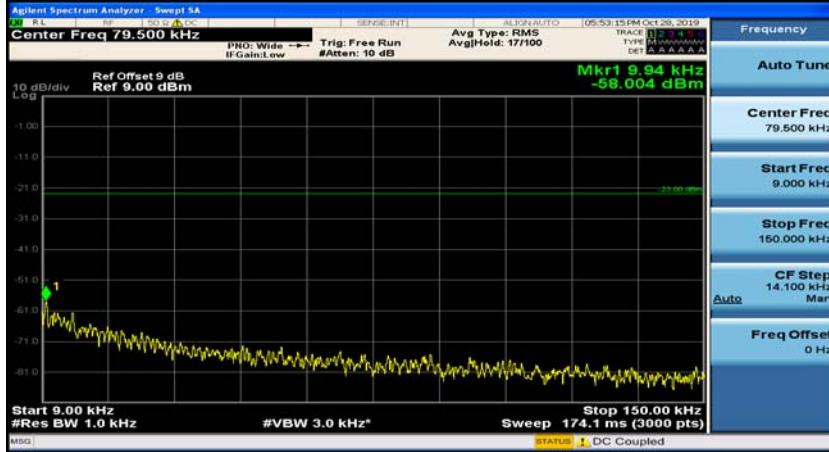

Appendix E: Conducted Spurious Emission

Test Graphs

Channel Bandwidth: 1.4 MHz

(Channel Bandwidth: 1.4 MHz)_MCH_QPSK_1RB#0

(Channel Bandwidth: 1.4 MHz)_MCH_QPSK_1RB#3

(Channel Bandwidth: 1.4 MHz)_HCH_QPSK_1RB#0