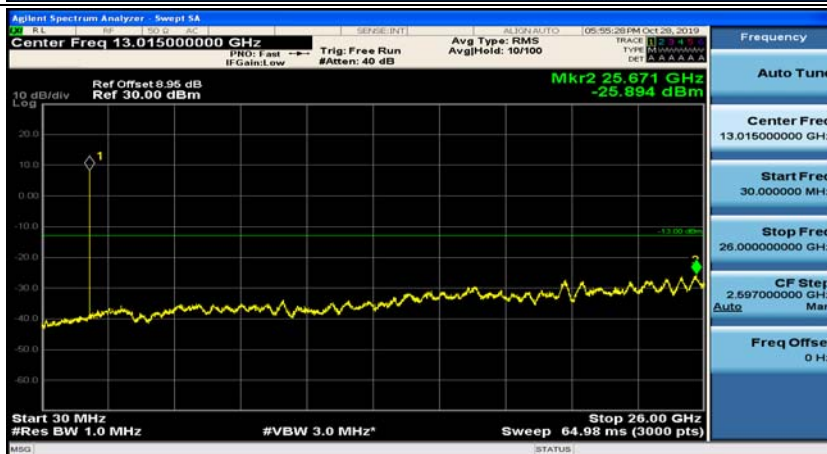

Appendix E: Conducted Spurious Emission

Test Graphs

Channel Bandwidth: 1.4 MHz

(Channel Bandwidth: 1.4 MHz)_MCH_QPSK_1RB#0

(Channel Bandwidth: 1.4 MHz)_MCH_QPSK_1RB#3

(Channel Bandwidth: 1.4 MHz)_HCH_QPSK_1RB#0