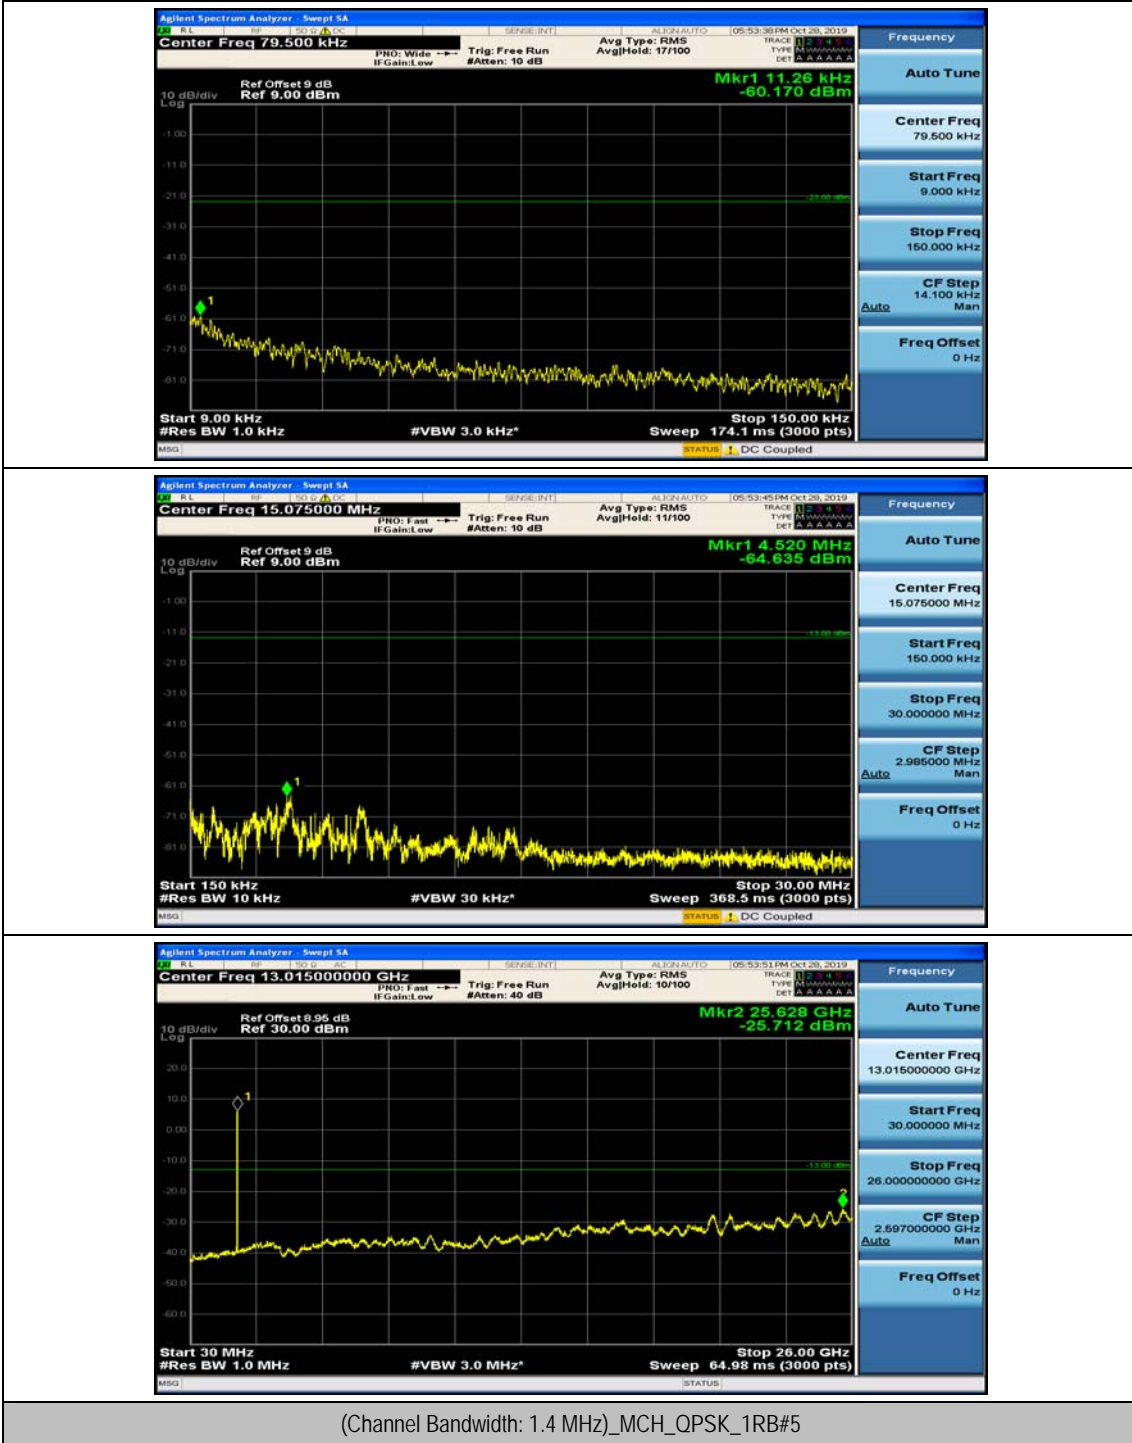

Appendix E: Conducted Spurious Emission

Test Graphs

Channel Bandwidth: 1.4 MHz

(Channel Bandwidth: 1.4 MHz)_MCH_QPSK_1RB#0

(Channel Bandwidth: 1.4 MHz)_MCH_QPSK_1RB#3

(Channel Bandwidth: 1.4 MHz)_HCH_QPSK_1RB#0