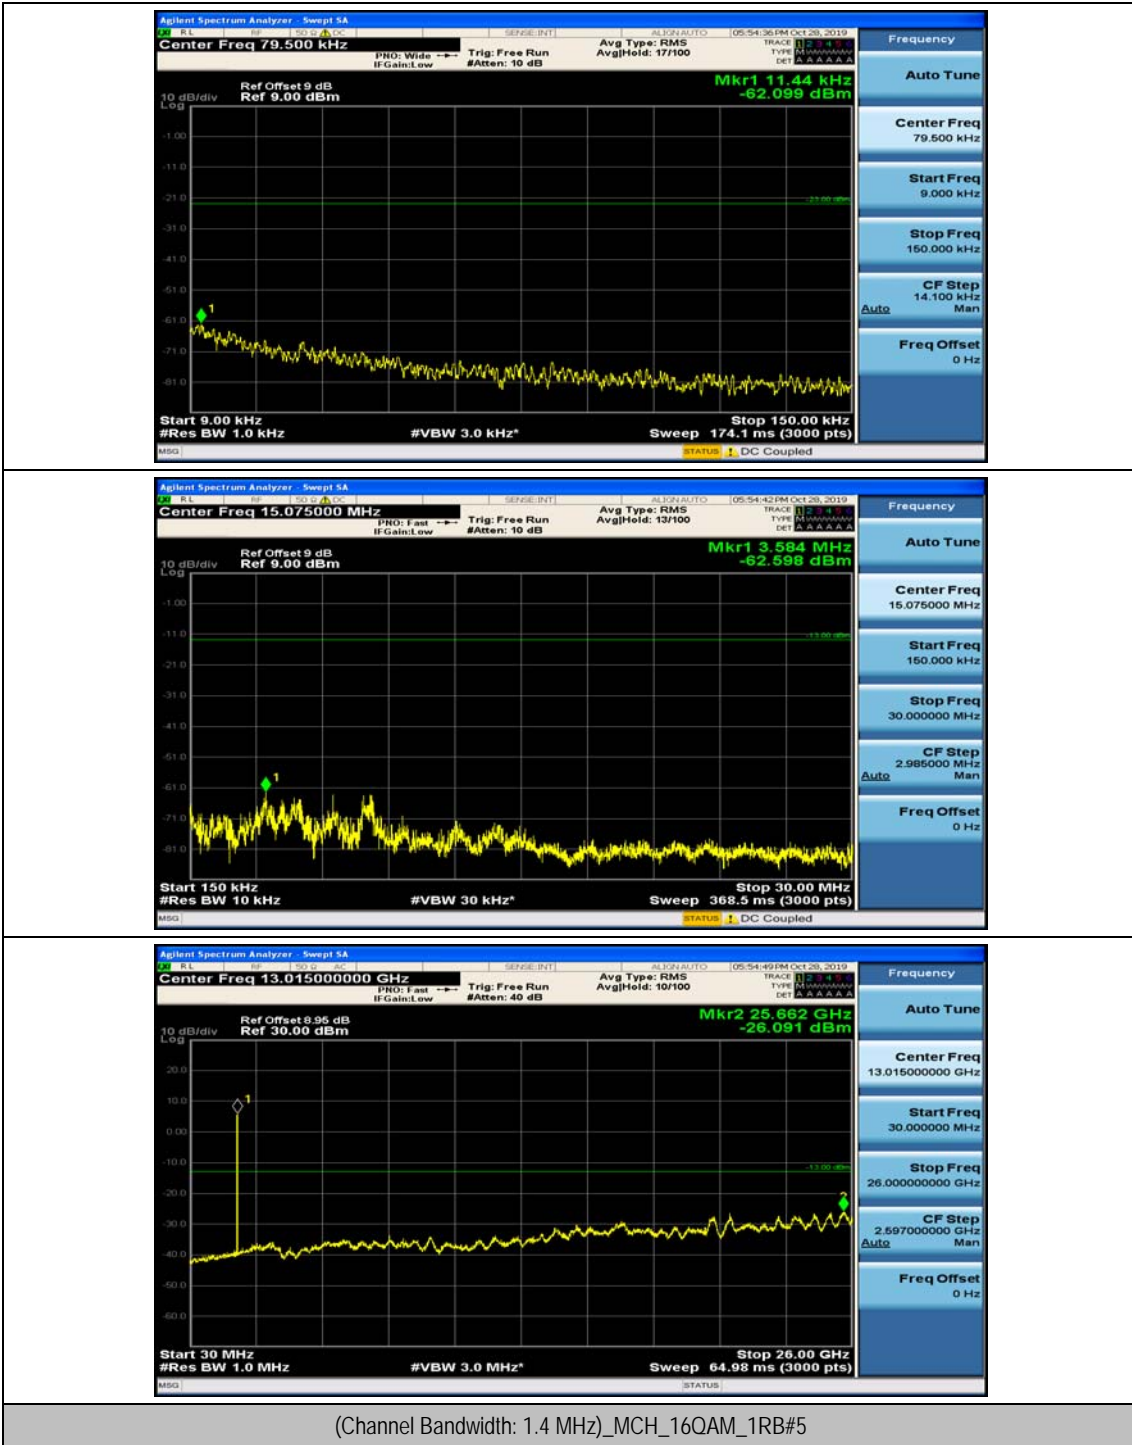

Appendix E: Conducted Spurious Emission

Test Graphs

Channel Bandwidth: 1.4 MHz

(Channel Bandwidth: 1.4 MHz)_MCH_QPSK_1RB#0

(Channel Bandwidth: 1.4 MHz)_MCH_QPSK_1RB#3

(Channel Bandwidth: 1.4 MHz)_HCH_QPSK_1RB#0

(Channel Bandwidth: 1.4 MHz)_HCH_QPSK_1RB#3

(Channel Bandwidth: 1.4 MHz)_LCH_16QAM_1RB#0

(Channel Bandwidth: 1.4 MHz)_LCH_16QAM_1RB#3

(Channel Bandwidth: 1.4 MHz)_MCH_16QAM_1RB#0

(Channel Bandwidth: 1.4 MHz)_MCH_16QAM_1RB#3