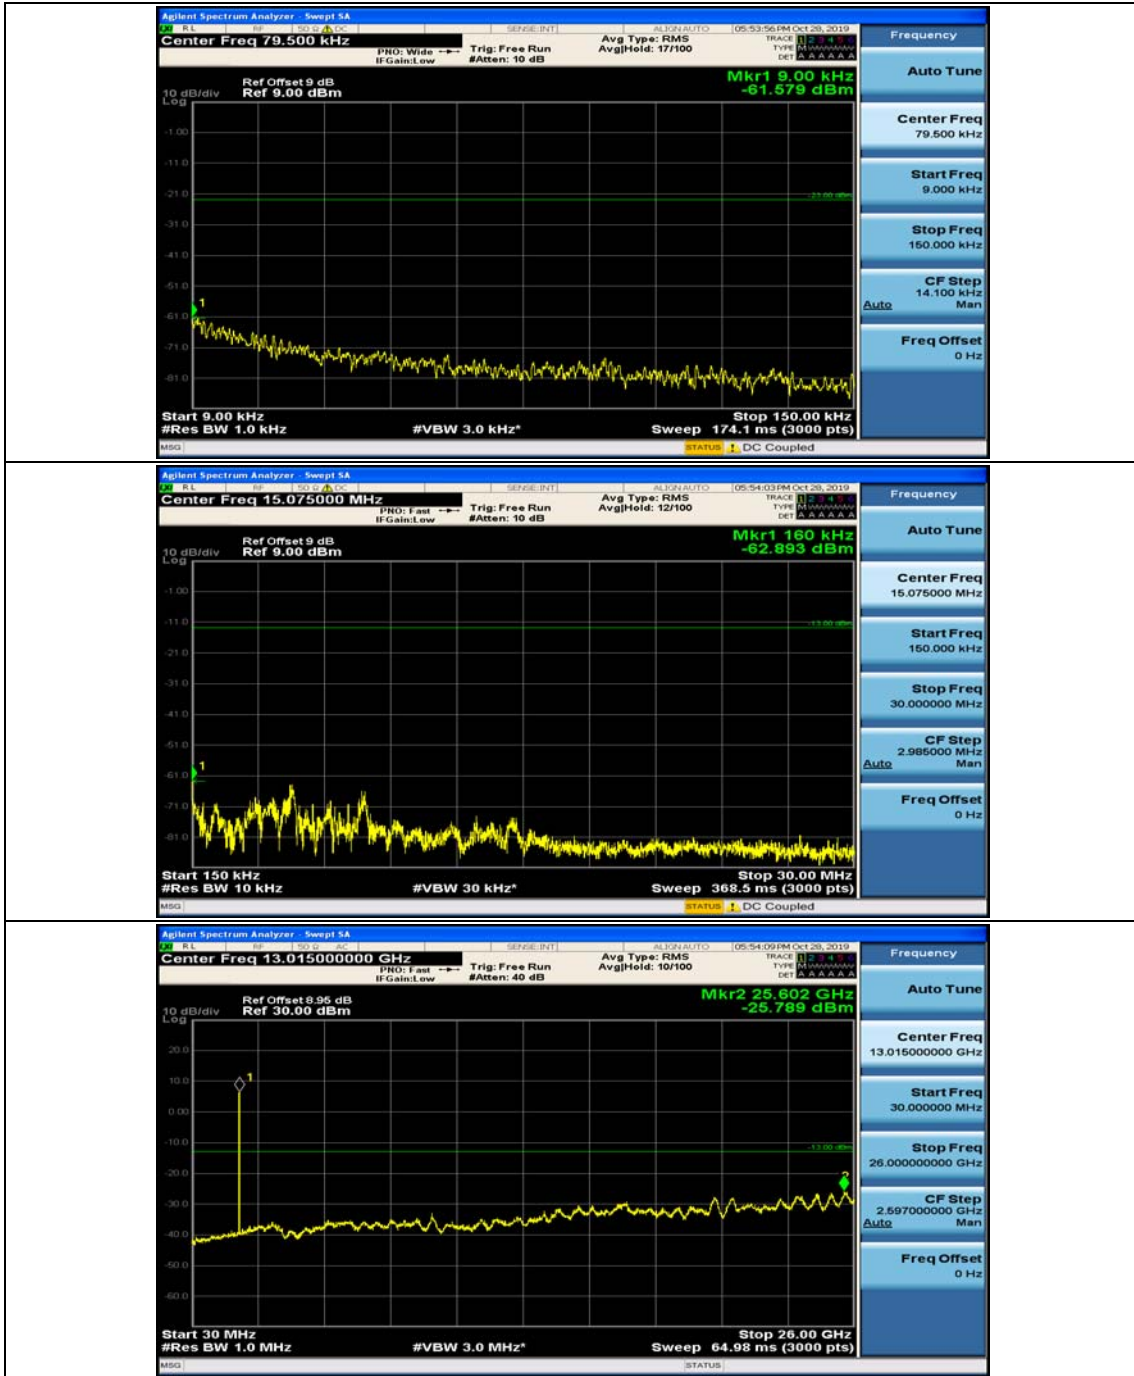

Appendix E: Conducted Spurious Emission

Test Graphs

Channel Bandwidth: 1.4 MHz

(Channel Bandwidth: 1.4 MHz)_MCH_QPSK_1RB#0

(Channel Bandwidth: 1.4 MHz)_MCH_QPSK_1RB#3

(Channel Bandwidth: 1.4 MHz)_HCH_QPSK_1RB#0