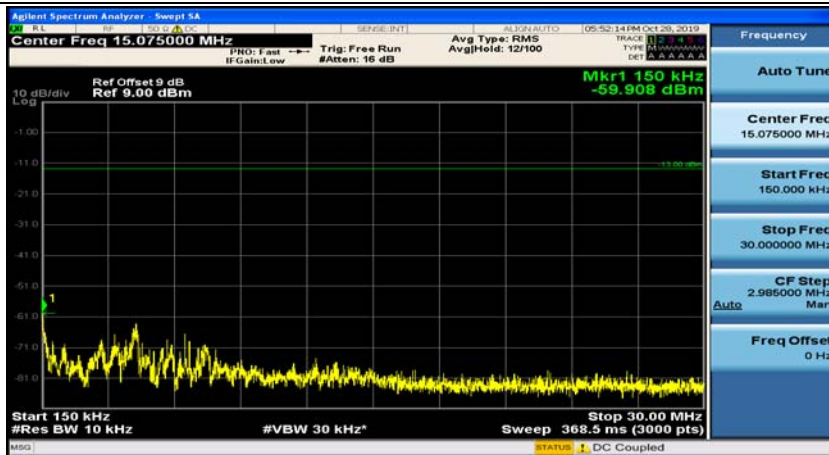

(Channel Bandwidth: 1.4 MHz)_LCH_16QAM_1RB#0