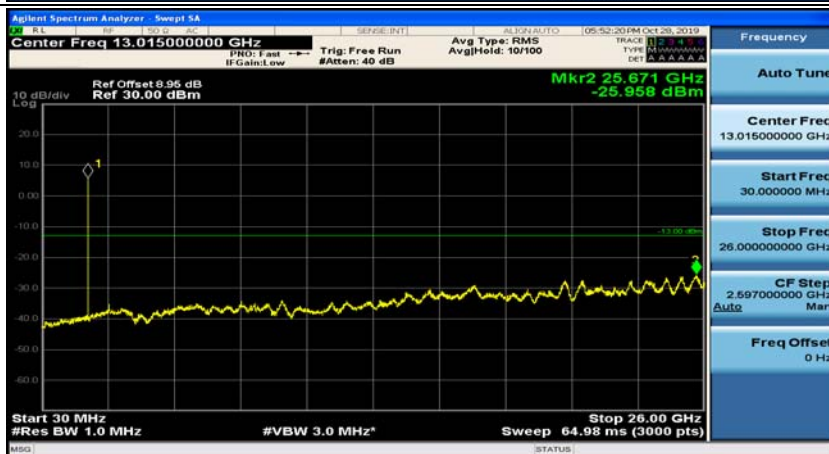

(Channel Bandwidth: 1.4 MHz)_LCH_16QAM_1RB#0