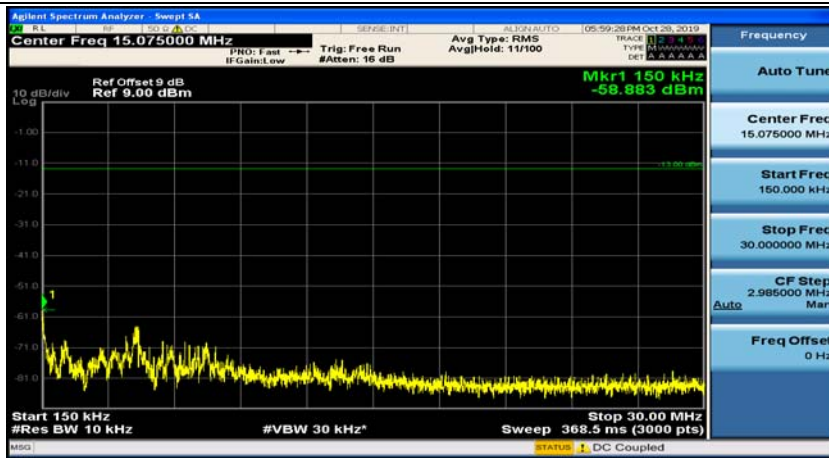

(Channel Bandwidth: 1.4 MHz)_HCH_16QAM_1RB#0

(Channel Bandwidth: 1.4 MHz)_HCH_16QAM_1RB#3

Channel Bandwidth: 3 MHz

(Channel Bandwidth: 3 MHz)_MCH_QPSK_1RB#0

(Channel Bandwidth: 3 MHz)_MCH_QPSK_1RB#7