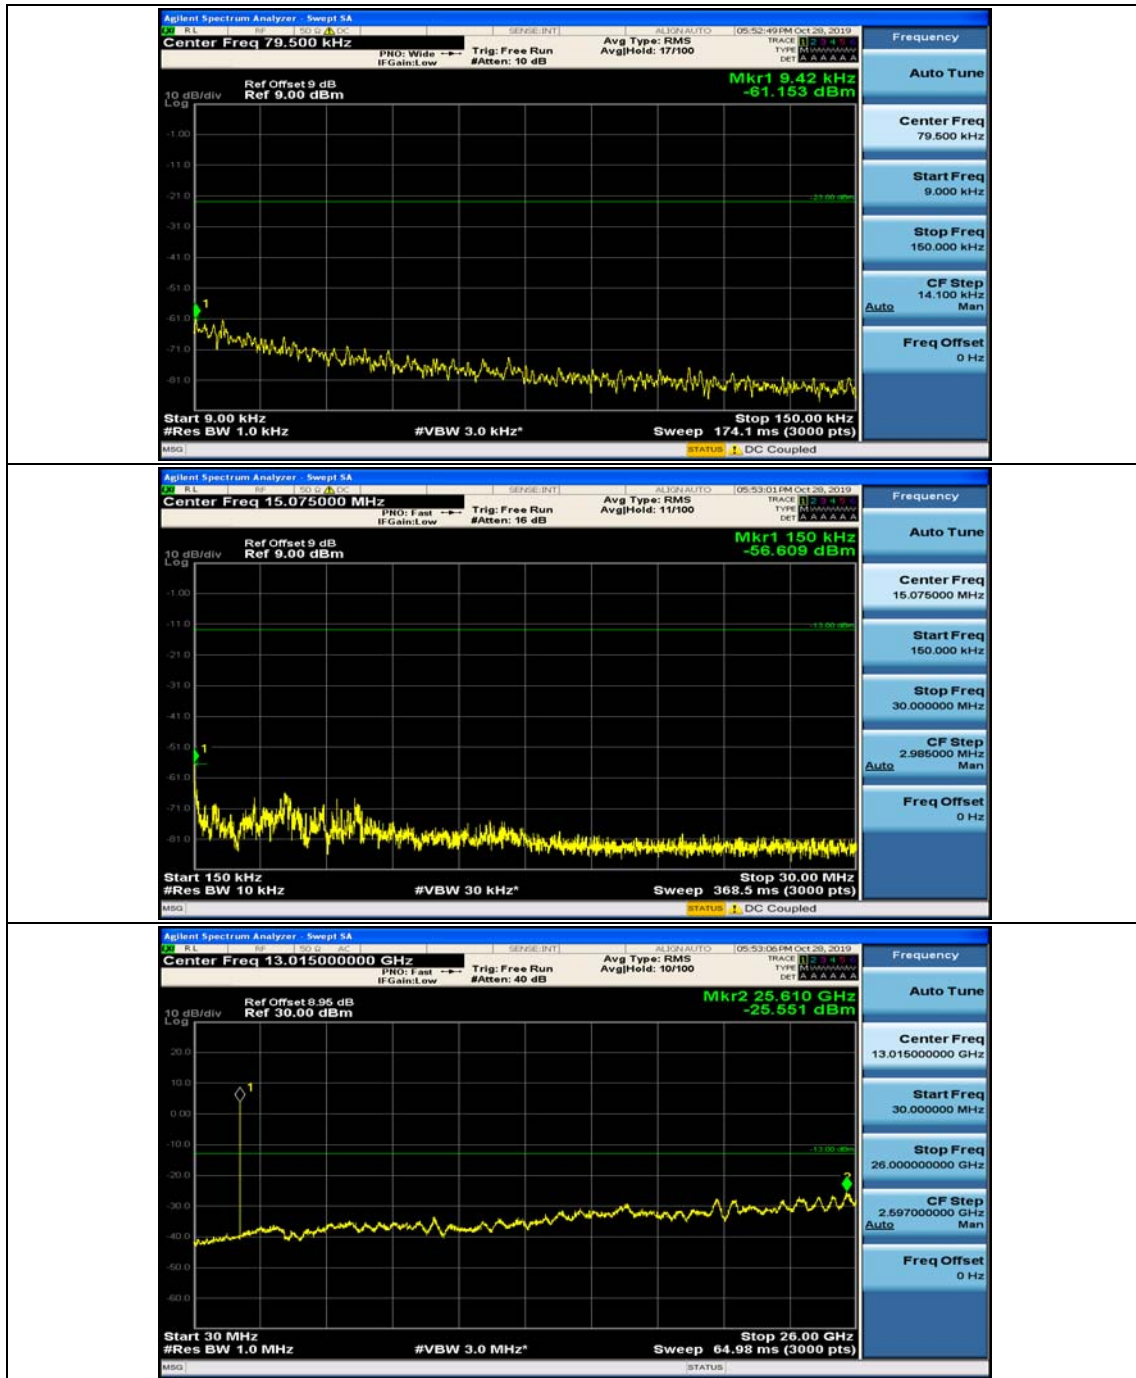

Appendix E: Conducted Spurious Emission

Test Graphs

Channel Bandwidth: 1.4 MHz

(Channel Bandwidth: 1.4 MHz)_MCH_QPSK_1RB#0

(Channel Bandwidth: 1.4 MHz)_MCH_QPSK_1RB#3

(Channel Bandwidth: 1.4 MHz)_HCH_QPSK_1RB#0

(Channel Bandwidth: 1.4 MHz)_HCH_QPSK_1RB#3

(Channel Bandwidth: 1.4 MHz)_LCH_16QAM_1RB#0

(Channel Bandwidth: 1.4 MHz)_LCH_16QAM_1RB#3

(Channel Bandwidth: 1.4 MHz)_MCH_16QAM_1RB#0

(Channel Bandwidth: 1.4 MHz)_MCH_16QAM_1RB#3