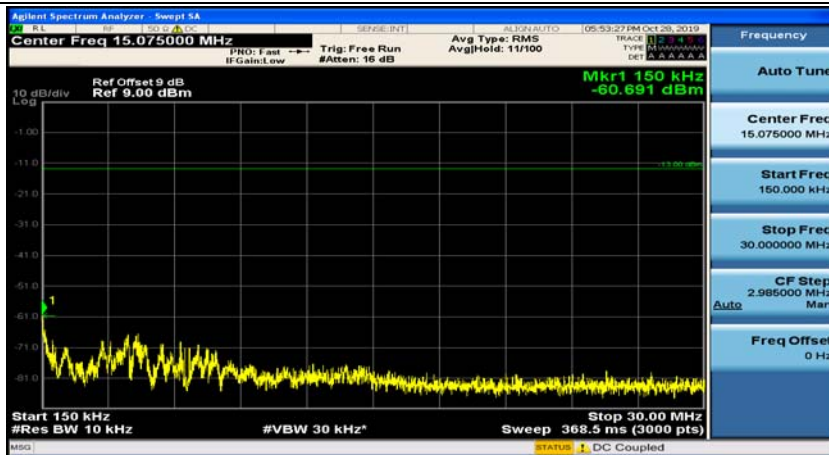

Appendix E: Conducted Spurious Emission

Test Graphs

Channel Bandwidth: 1.4 MHz

(Channel Bandwidth: 1.4 MHz)_MCH_QPSK_1RB#0

(Channel Bandwidth: 1.4 MHz)_MCH_QPSK_1RB#3

(Channel Bandwidth: 1.4 MHz)_HCH_QPSK_1RB#0