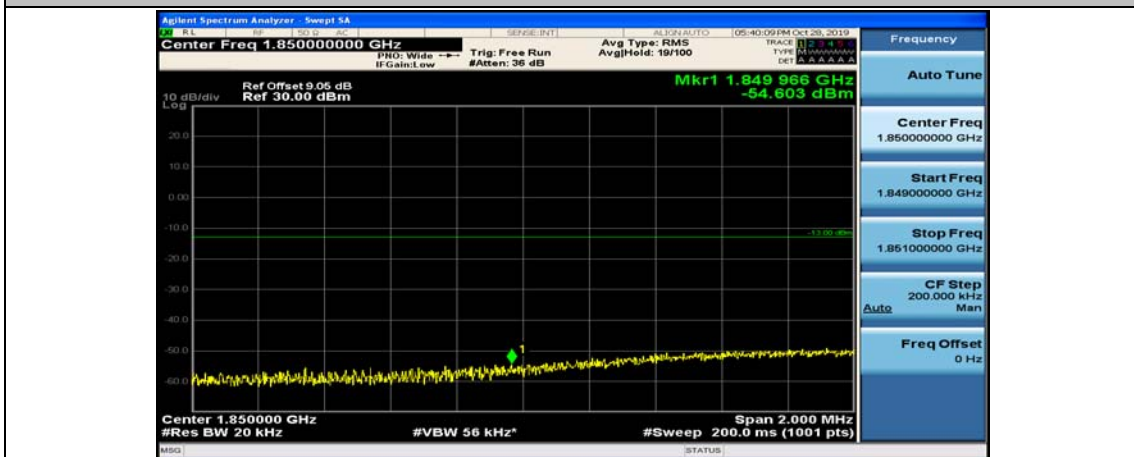

Channel Bandwidth: 10 MHz_HCH_16QAM_25RB#25

Channel Bandwidth: 10 MHz_HCH_16QAM_50RB#0

Channel Bandwidth: 15 MHz

(Channel Bandwidth:15 MHz)_LCH_QPSK_1RB#0

(Channel Bandwidth:15 MHz)_LCH_QPSK_1RB#37

(Channel Bandwidth:15 MHz)_LCH_QPSK_1RB#74