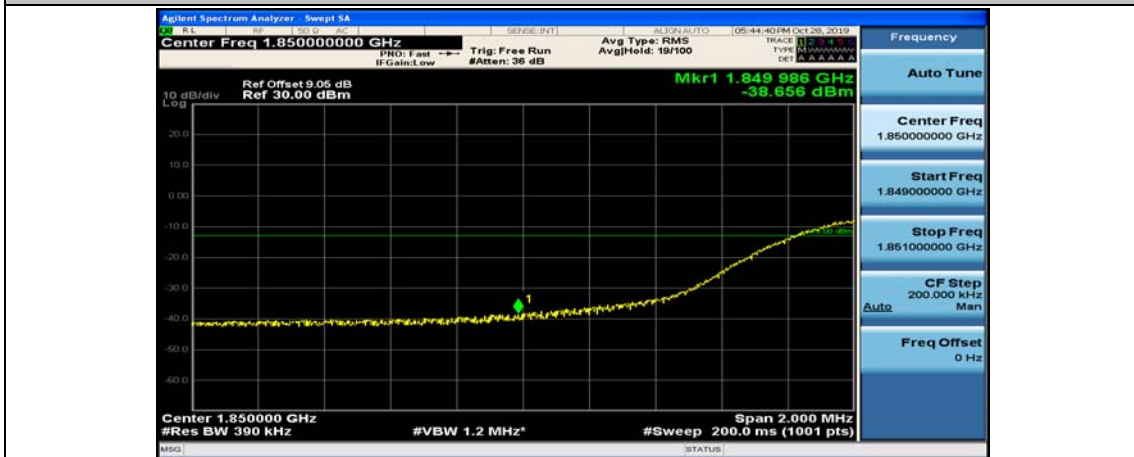

(Channel Bandwidth:20 MHz)_LCH_QPSK_50RB#0

(Channel Bandwidth:20 MHz)_LCH_QPSK_50RB#25

(Channel Bandwidth:20 MHz)_LCH_QPSK_50RB#50

(Channel Bandwidth:20 MHz)_LCH_QPSK_100RB#0

(Channel Bandwidth:20 MHz)_HCH_QPSK_1RB#0