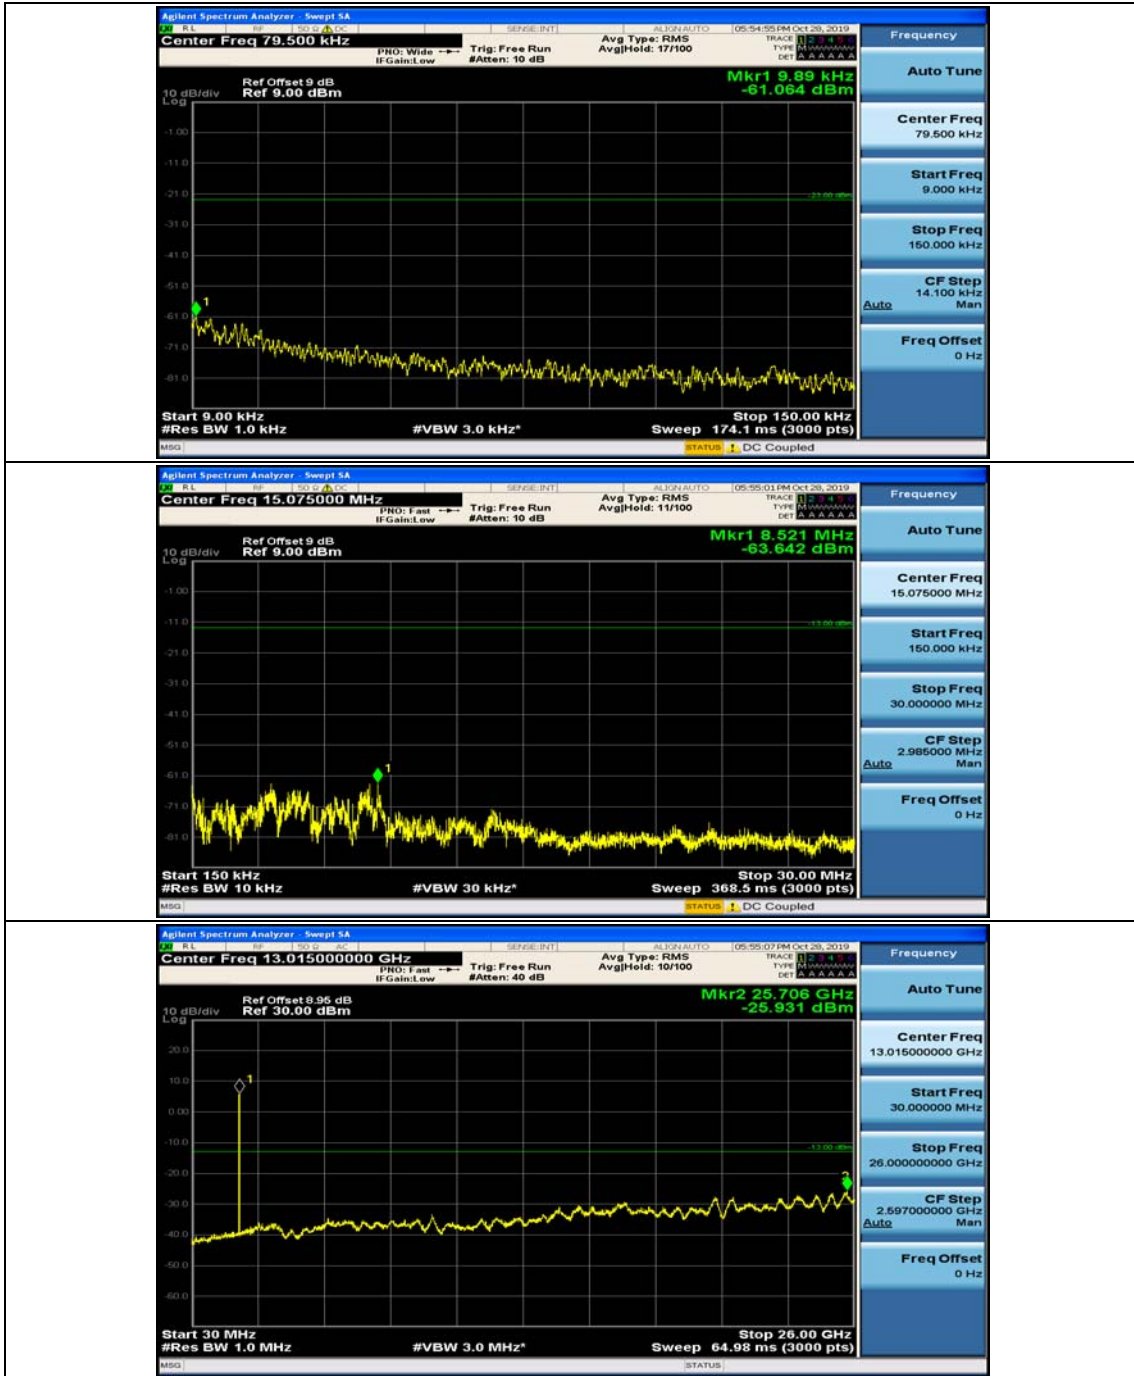

Appendix E: Conducted Spurious Emission

Test Graphs

Channel Bandwidth: 1.4 MHz

(Channel Bandwidth: 1.4 MHz)_MCH_QPSK_1RB#0

(Channel Bandwidth: 1.4 MHz)_MCH_QPSK_1RB#3

(Channel Bandwidth: 1.4 MHz)_HCH_QPSK_1RB#0

(Channel Bandwidth: 1.4 MHz)_HCH_QPSK_1RB#3

(Channel Bandwidth: 1.4 MHz)_LCH_16QAM_1RB#0

(Channel Bandwidth: 1.4 MHz)_LCH_16QAM_1RB#3

(Channel Bandwidth: 1.4 MHz)_MCH_16QAM_1RB#0

(Channel Bandwidth: 1.4 MHz)_MCH_16QAM_1RB#3