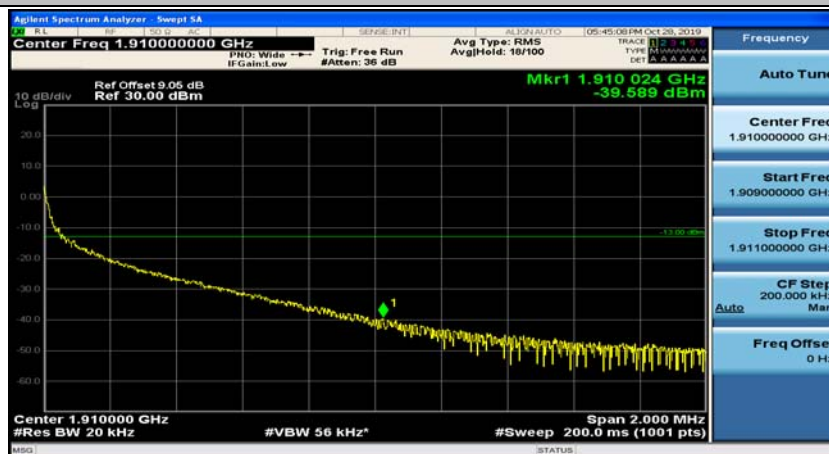

(Channel Bandwidth:20 MHz)_HCH_QPSK_1RB#99