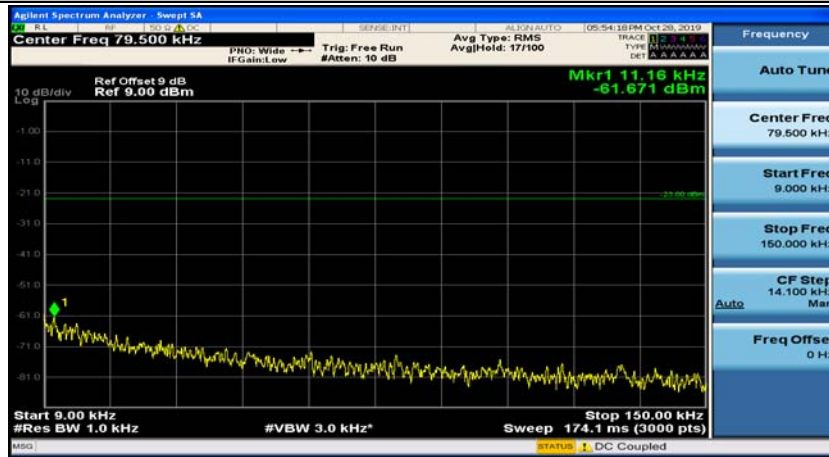

(Channel Bandwidth: 1.4 MHz)_HCH_QPSK_1RB#3

(Channel Bandwidth: 1.4 MHz)_LCH_16QAM_1RB#0

(Channel Bandwidth: 1.4 MHz)_LCH_16QAM_1RB#3

(Channel Bandwidth: 1.4 MHz)_MCH_16QAM_1RB#0

(Channel Bandwidth: 1.4 MHz)_MCH_16QAM_1RB#3