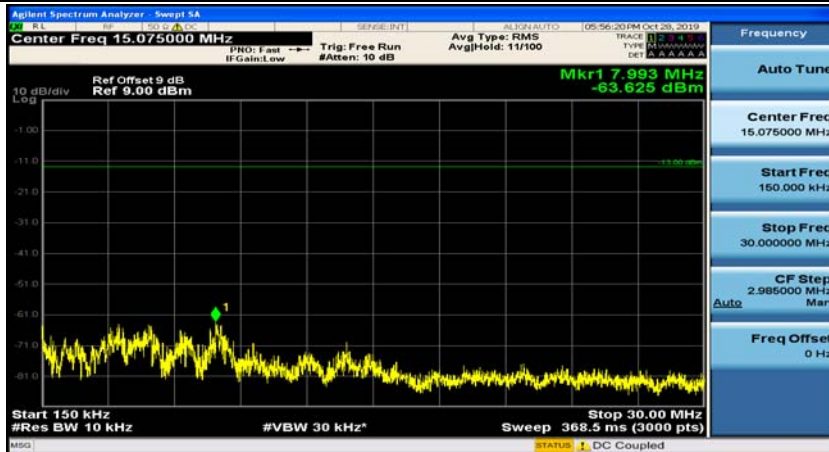

(Channel Bandwidth: 1.4 MHz)_HCH_16QAM_1RB#0