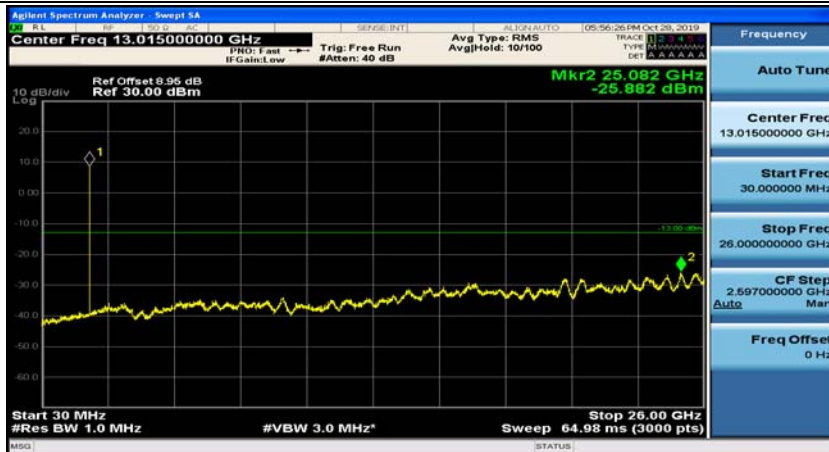

(Channel Bandwidth: 1.4 MHz)_HCH_16QAM_1RB#0