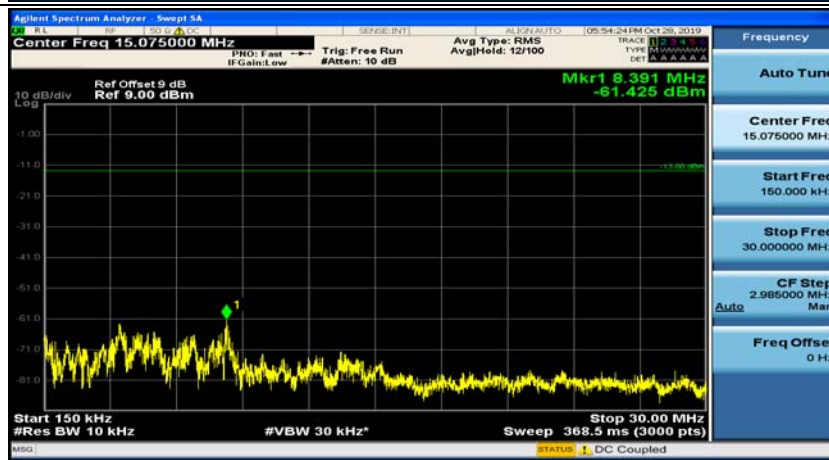

(Channel Bandwidth: 1.4 MHz)_HCH_QPSK_1RB#3

(Channel Bandwidth: 1.4 MHz)_LCH_16QAM_1RB#0

(Channel Bandwidth: 1.4 MHz)_LCH_16QAM_1RB#3

(Channel Bandwidth: 1.4 MHz)_MCH_16QAM_1RB#0

(Channel Bandwidth: 1.4 MHz)_MCH_16QAM_1RB#3