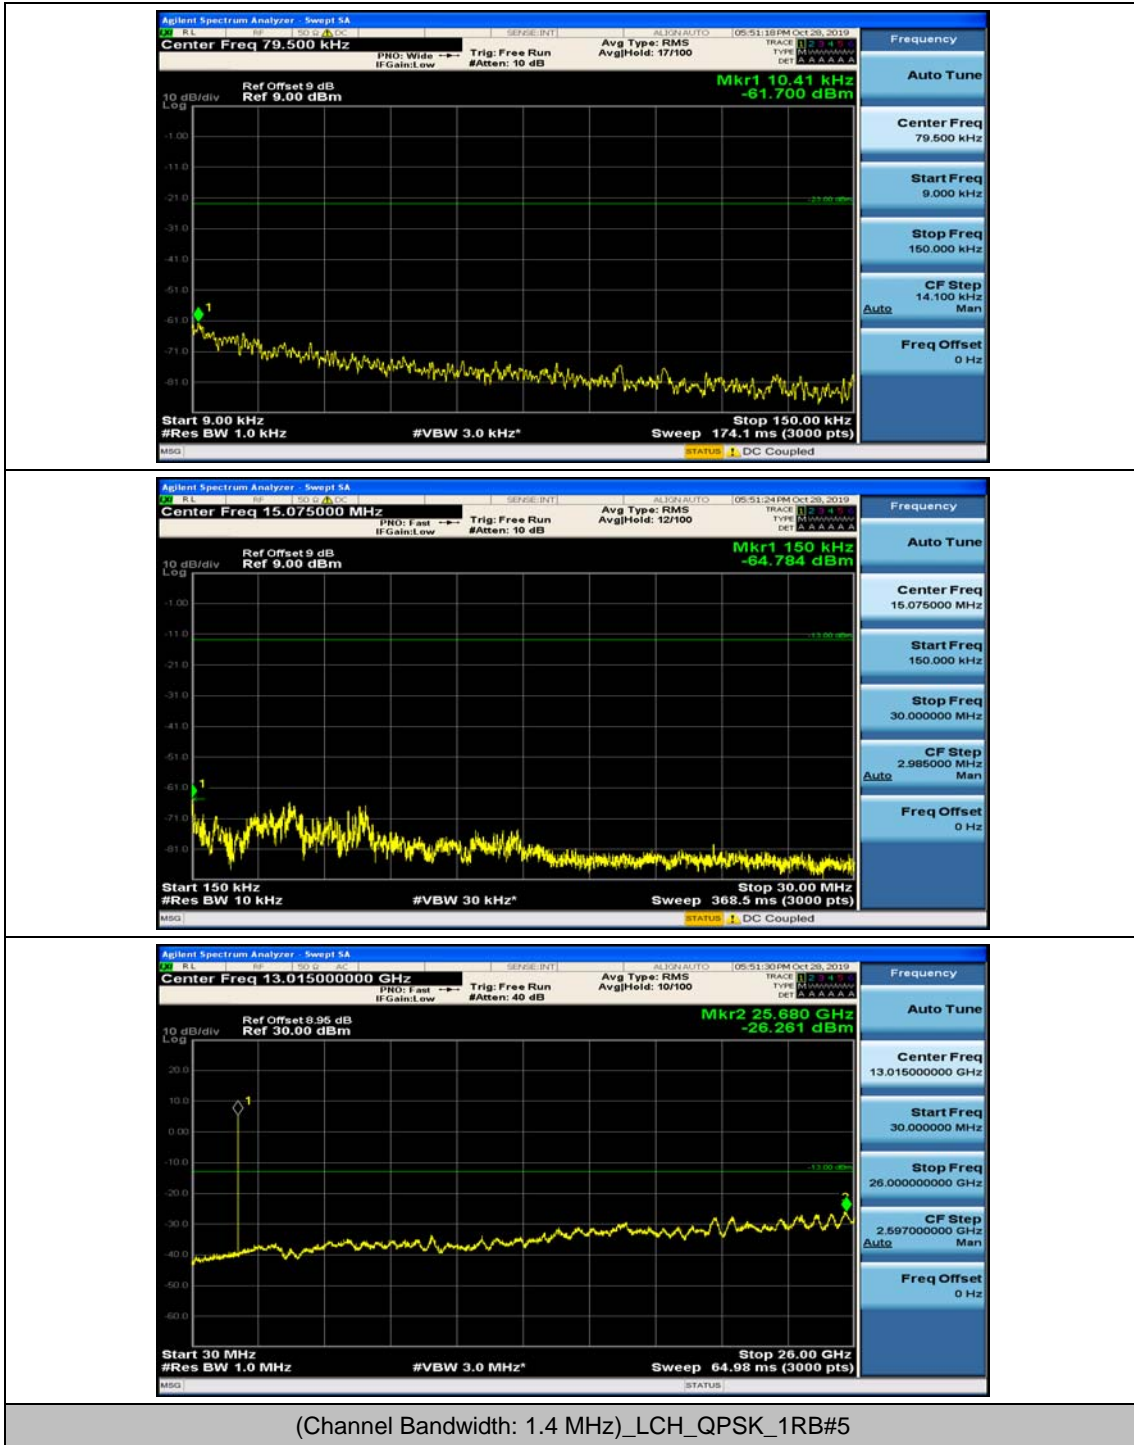

(Channel Bandwidth:20 MHz)_HCH_16QAM_1RB#99

(Channel Bandwidth:20 MHz)_HCH_16QAM_50RB#0

(Channel Bandwidth:20 MHz)_HCH_16QAM_50RB#25

(Channel Bandwidth:20 MHz)_HCH_16QAM_50RB#50

(Channel Bandwidth:20 MHz)_HCH_16QAM_100RB#0

Appendix E: Conducted Spurious Emission

Test Graphs

Channel Bandwidth: 1.4 MHz

(Channel Bandwidth: 1.4 MHz)_MCH_QPSK_1RB#0

(Channel Bandwidth: 1.4 MHz)_MCH_QPSK_1RB#3

(Channel Bandwidth: 1.4 MHz)_HCH_QPSK_1RB#0