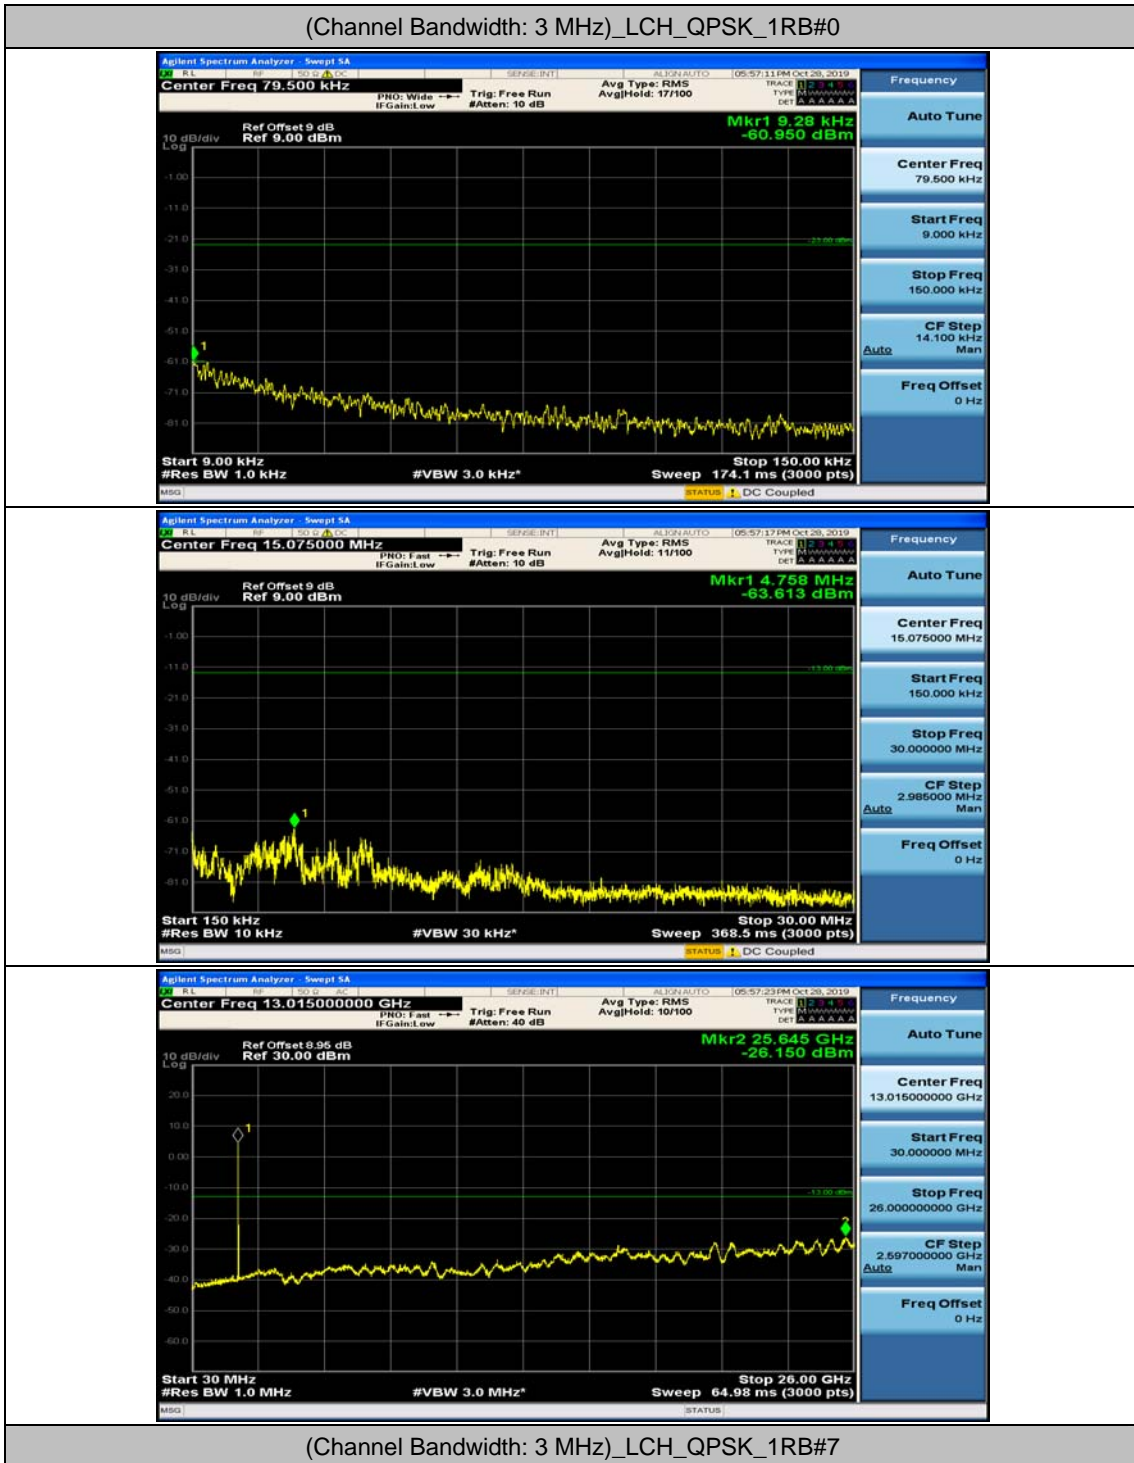

(Channel Bandwidth: 1.4 MHz)_HCH_16QAM_1RB#0

(Channel Bandwidth: 1.4 MHz)_HCH_16QAM_1RB#3

Channel Bandwidth: 3 MHz

(Channel Bandwidth: 3 MHz)_MCH_QPSK_1RB#0

(Channel Bandwidth: 3 MHz)_MCH_QPSK_1RB#7