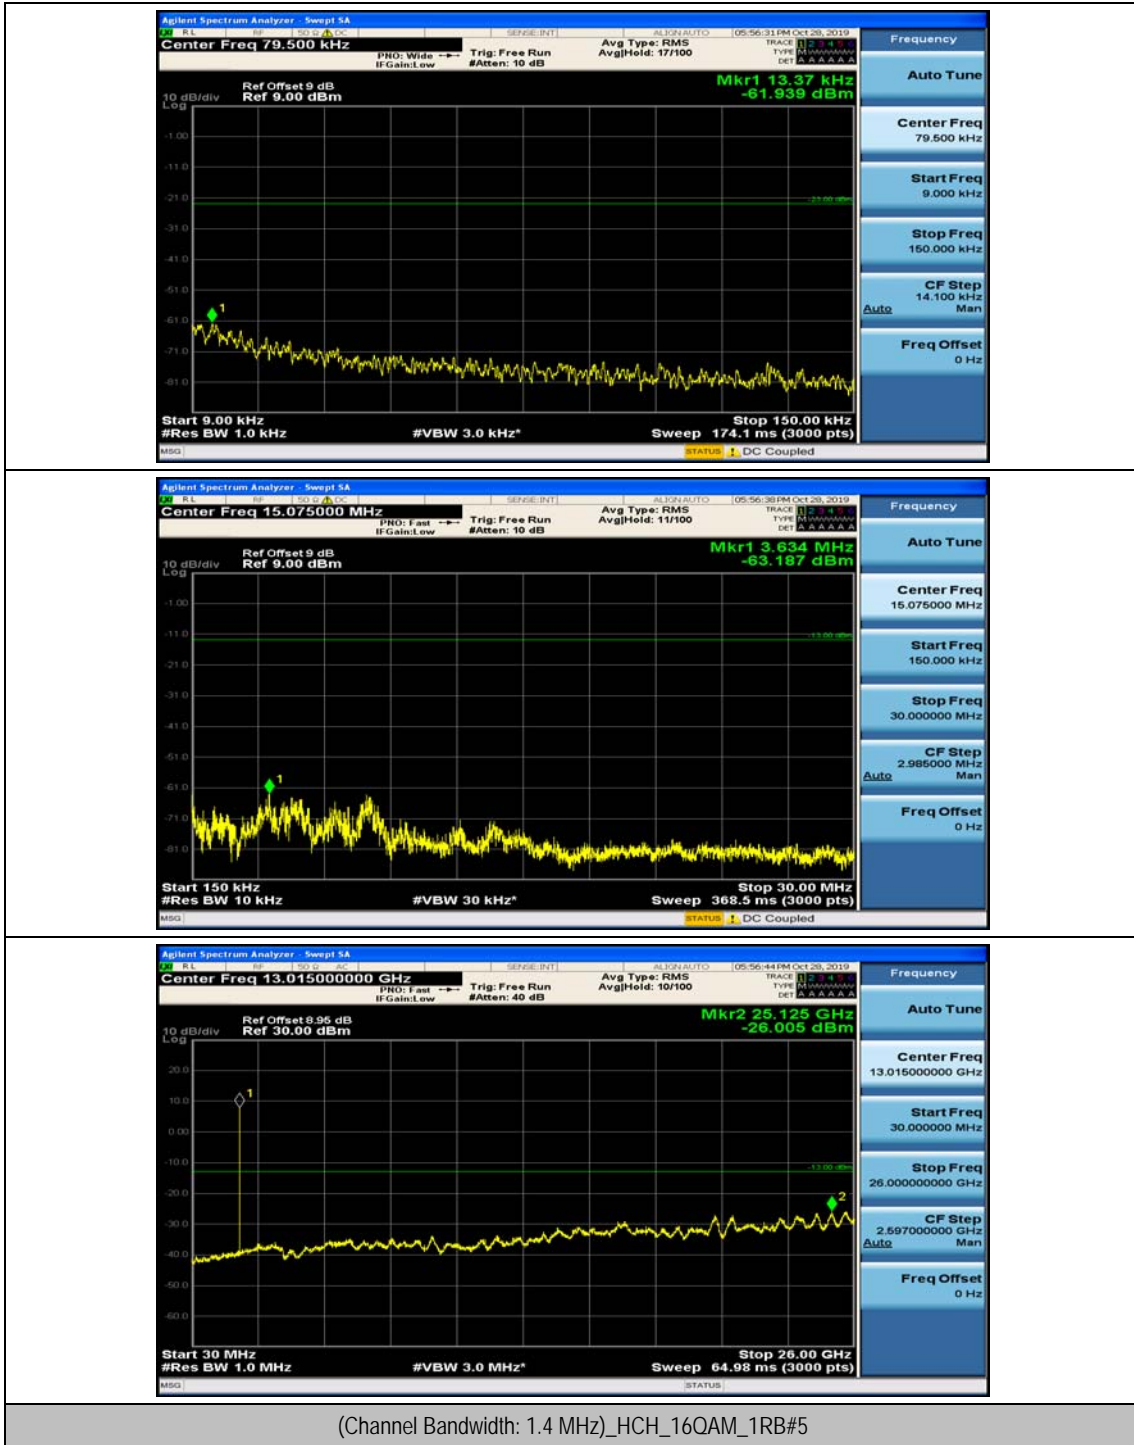

(Channel Bandwidth: 1.4 MHz)_HCH_16QAM_1RB#3