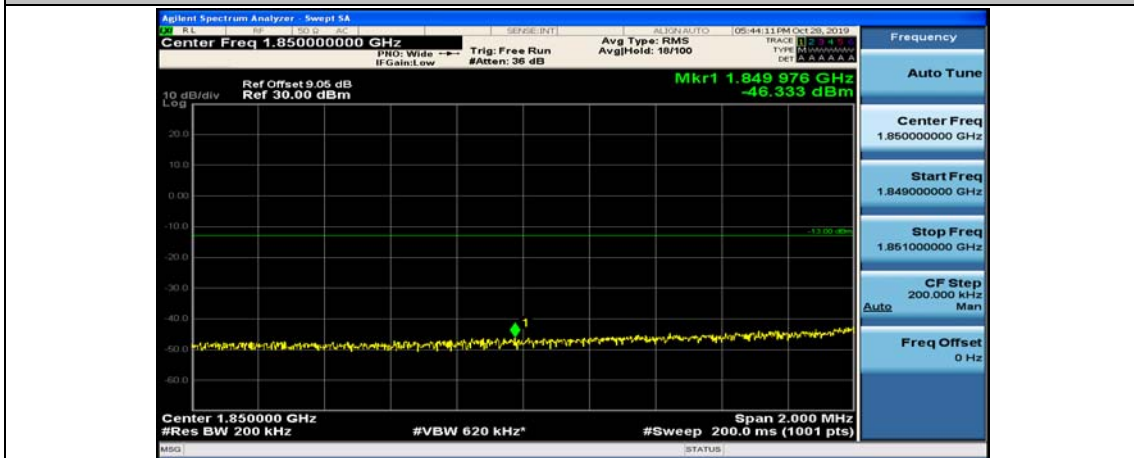

(Channel Bandwidth:20 MHz)_LCH_QPSK_50RB#50