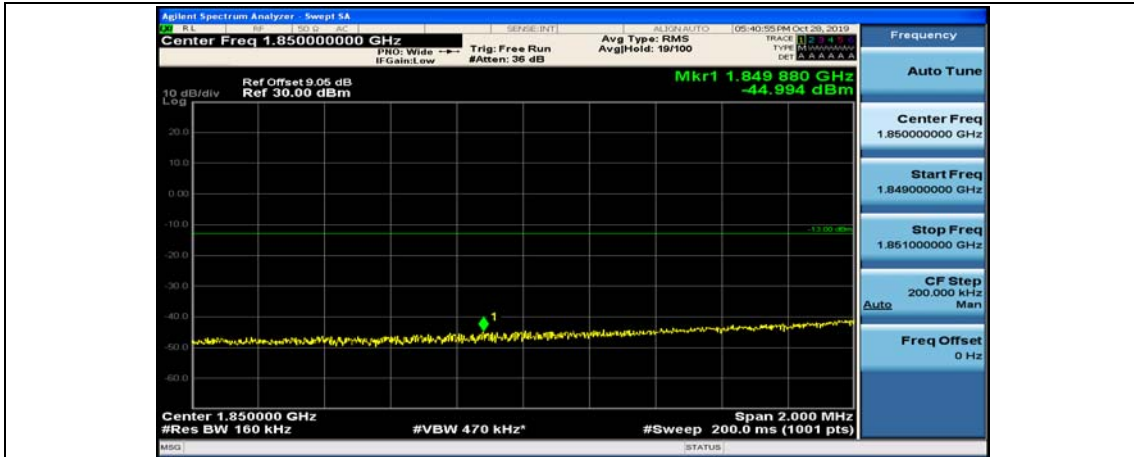

Channel Bandwidth: 10 MHz_HCH_16QAM_25RB#25

Channel Bandwidth: 10 MHz_HCH_16QAM_50RB#0

Channel Bandwidth: 15 MHz

(Channel Bandwidth:15 MHz)_LCH_QPSK_1RB#0

(Channel Bandwidth:15 MHz)_LCH_QPSK_1RB#37

(Channel Bandwidth:15 MHz)_LCH_QPSK_1RB#74

(Channel Bandwidth:15 MHz)_LCH_QPSK_37RB#0

(Channel Bandwidth:15 MHz)_LCH_QPSK_37RB#18

(Channel Bandwidth:15 MHz)_LCH_QPSK_37RB#38

(Channel Bandwidth:15 MHz)_LCH_QPSK_75RB#0

(Channel Bandwidth:15 MHz)_HCH_QPSK_1RB#0