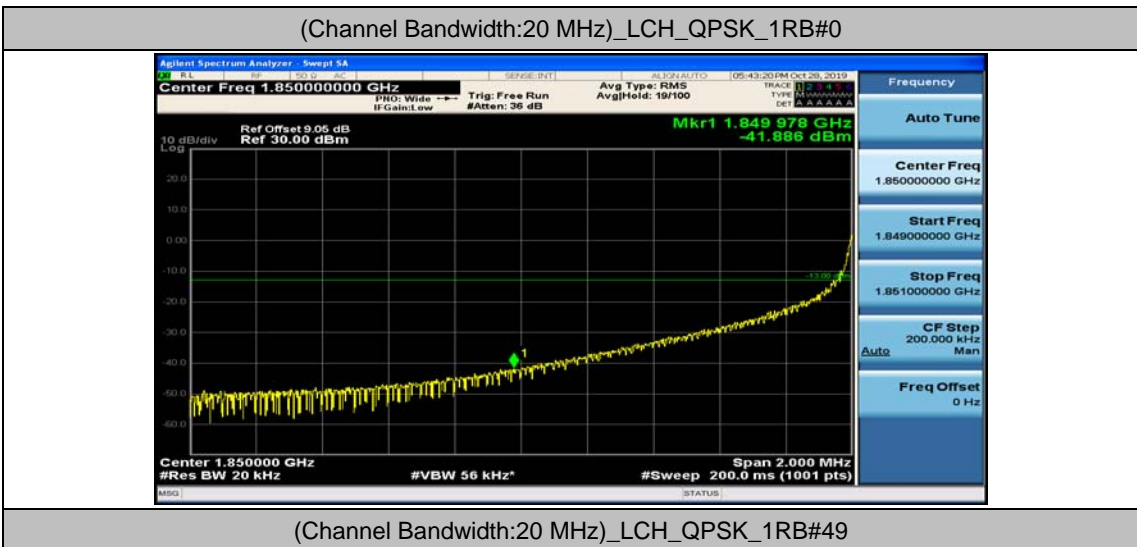

(Channel Bandwidth:15 MHz)_HCH_16QAM_1RB#74

(Channel Bandwidth:15 MHz)_HCH_16QAM_37RB#0

(Channel Bandwidth:15 MHz)_HCH_16QAM_37RB#18

(Channel Bandwidth:15 MHz)_HCH_16QAM_37RB#38

Channel Bandwidth: 20 MHz

(Channel Bandwidth:20 MHz)_LCH_QPSK_1RB#99