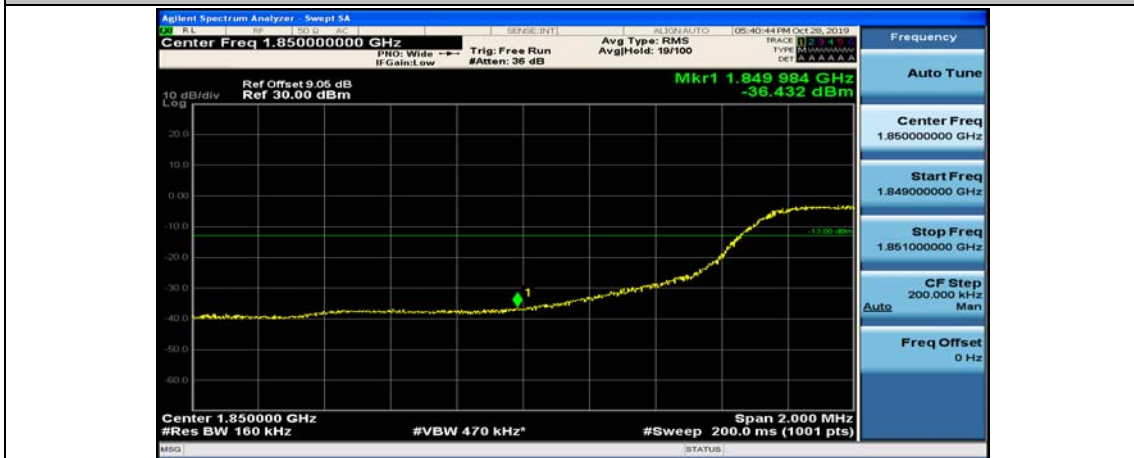

Channel Bandwidth: 10 MHz_HCH_16QAM_25RB#25

Channel Bandwidth: 10 MHz_HCH_16QAM_50RB#0

Channel Bandwidth: 15 MHz

(Channel Bandwidth:15 MHz)_LCH_QPSK_1RB#0

(Channel Bandwidth:15 MHz)_LCH_QPSK_1RB#37

(Channel Bandwidth:15 MHz)_LCH_QPSK_1RB#74

(Channel Bandwidth:15 MHz)_LCH_QPSK_37RB#0

(Channel Bandwidth:15 MHz)_LCH_QPSK_37RB#18

(Channel Bandwidth:15 MHz)_LCH_QPSK_37RB#38

(Channel Bandwidth:15 MHz)_LCH_QPSK_75RB#0

(Channel Bandwidth:15 MHz)_HCH_QPSK_1RB#0