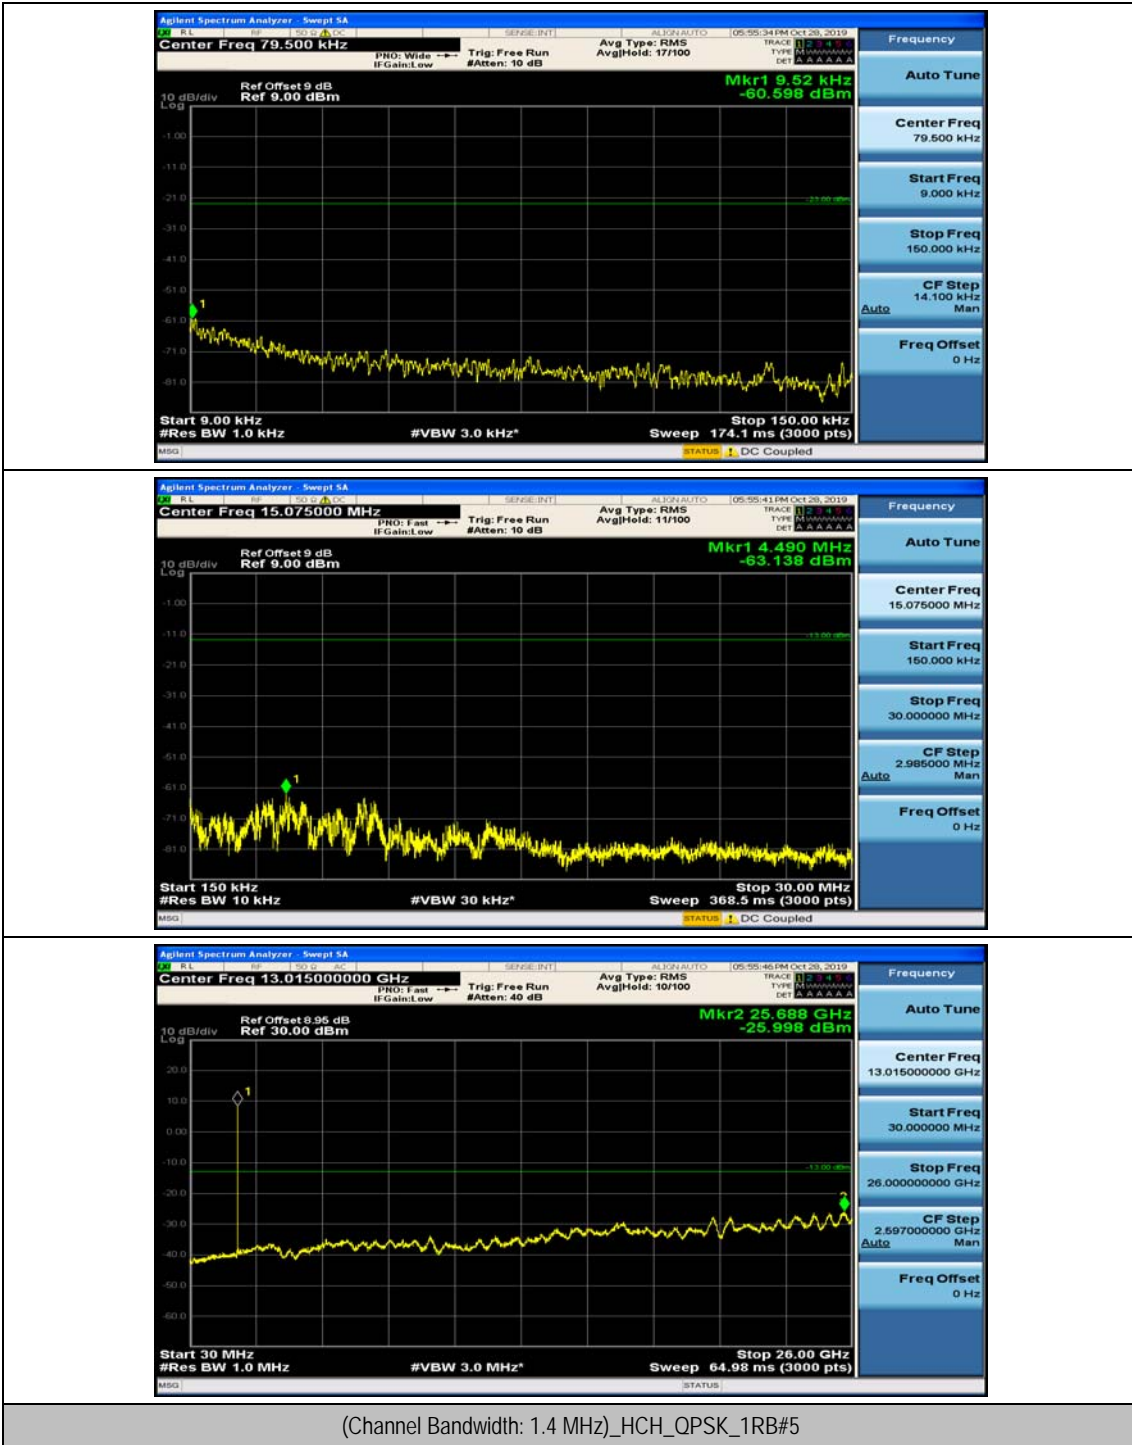

(Channel Bandwidth: 1.4 MHz)_HCH_QPSK_1RB#3