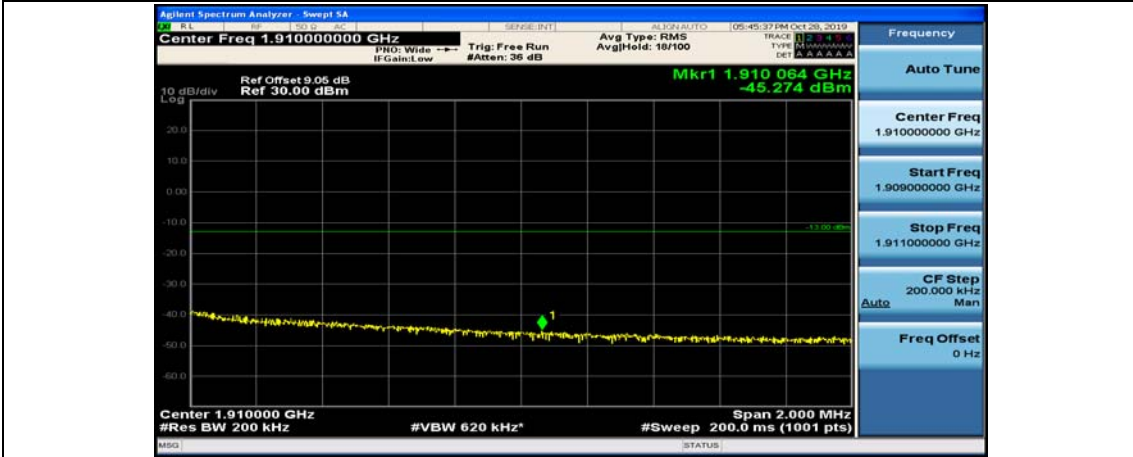

(Channel Bandwidth:20 MHz)_HCH_QPSK_50RB#0