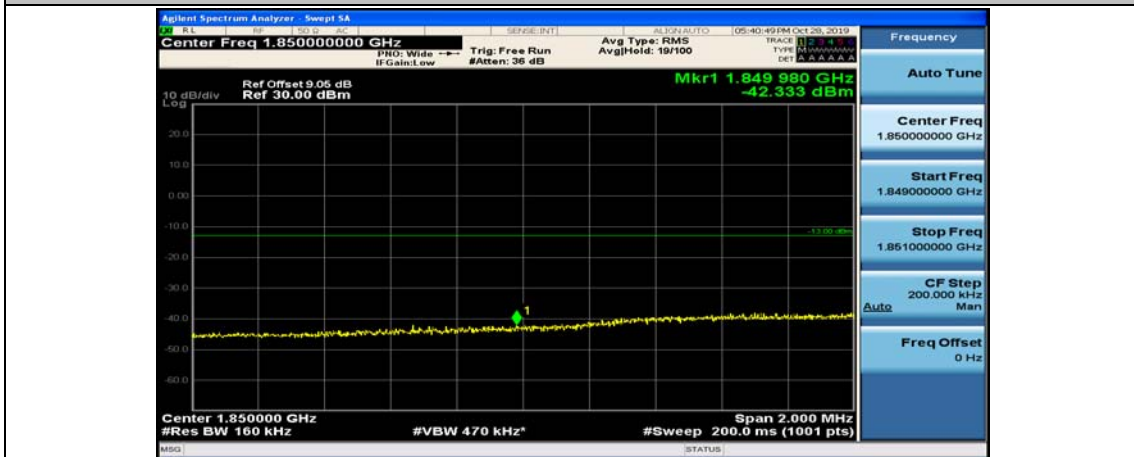

Channel Bandwidth: 10 MHz_HCH_16QAM_25RB#25

Channel Bandwidth: 10 MHz_HCH_16QAM_50RB#0

Channel Bandwidth: 15 MHz

(Channel Bandwidth:15 MHz)_LCH_QPSK_1RB#0

(Channel Bandwidth:15 MHz)_LCH_QPSK_1RB#37

(Channel Bandwidth:15 MHz)_LCH_QPSK_1RB#74

(Channel Bandwidth:15 MHz)_LCH_QPSK_37RB#0

(Channel Bandwidth:15 MHz)_LCH_QPSK_37RB#18

(Channel Bandwidth:15 MHz)_LCH_QPSK_37RB#38

(Channel Bandwidth:15 MHz)_LCH_QPSK_75RB#0

(Channel Bandwidth:15 MHz)_HCH_QPSK_1RB#0