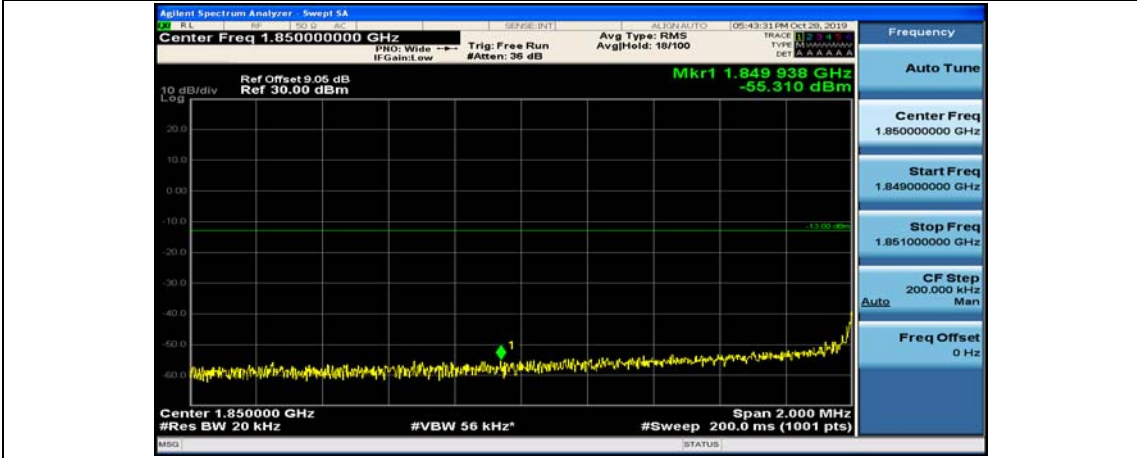

(Channel Bandwidth:15 MHz)_HCH_16QAM_1RB#74

(Channel Bandwidth:15 MHz)_HCH_16QAM_37RB#0

(Channel Bandwidth:15 MHz)_HCH_16QAM_37RB#18

(Channel Bandwidth:15 MHz)_HCH_16QAM_37RB#38

Channel Bandwidth: 20 MHz

(Channel Bandwidth:20 MHz)_LCH_QPSK_1RB#99