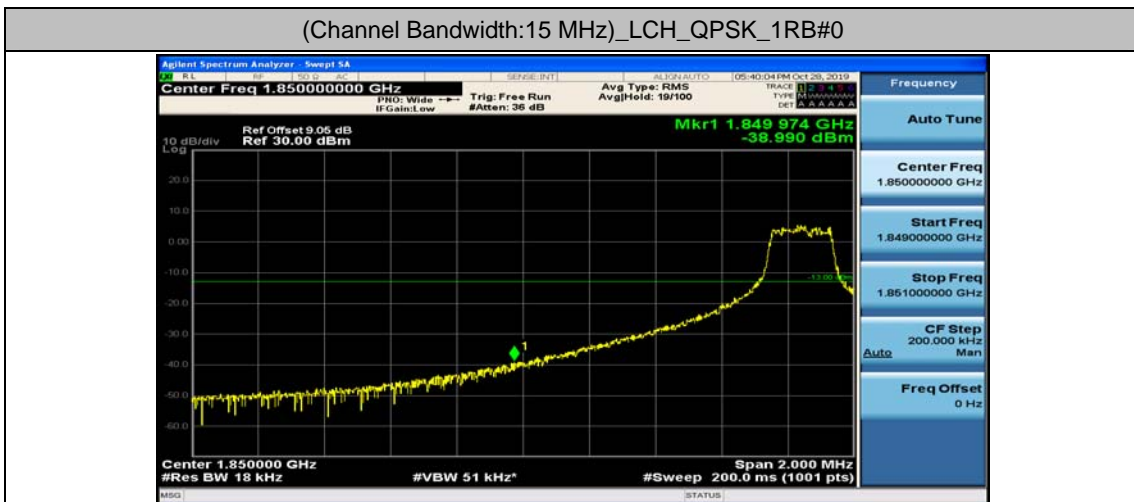

Channel Bandwidth: 10 MHz_HCH_16QAM_25RB#25

Channel Bandwidth: 10 MHz_HCH_16QAM_50RB#0

Channel Bandwidth: 15 MHz

(Channel Bandwidth:15 MHz)_LCH_QPSK_1RB#0

(Channel Bandwidth:15 MHz)_LCH_QPSK_1RB#37

(Channel Bandwidth:15 MHz)_LCH_QPSK_1RB#74