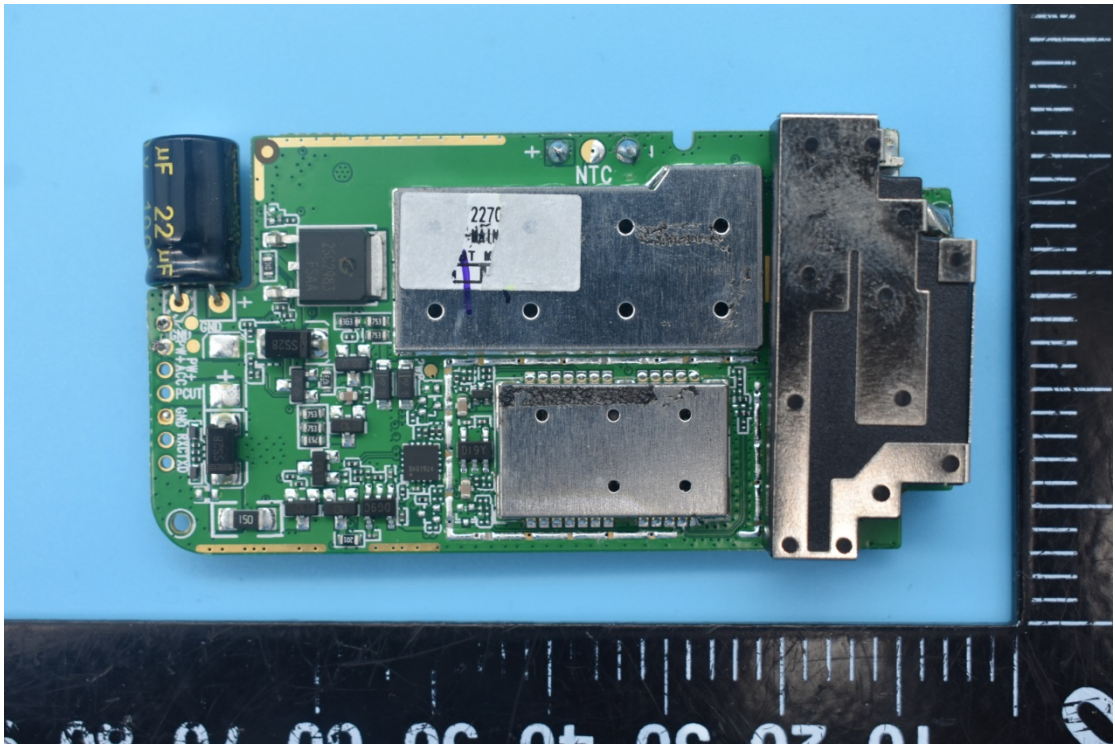

MODEL NAME:JM-VG01U, FCC ID:2AMLFJM-VG01U

## Internal Photos

### 1. EUT uncover view

## 2. Antenna view