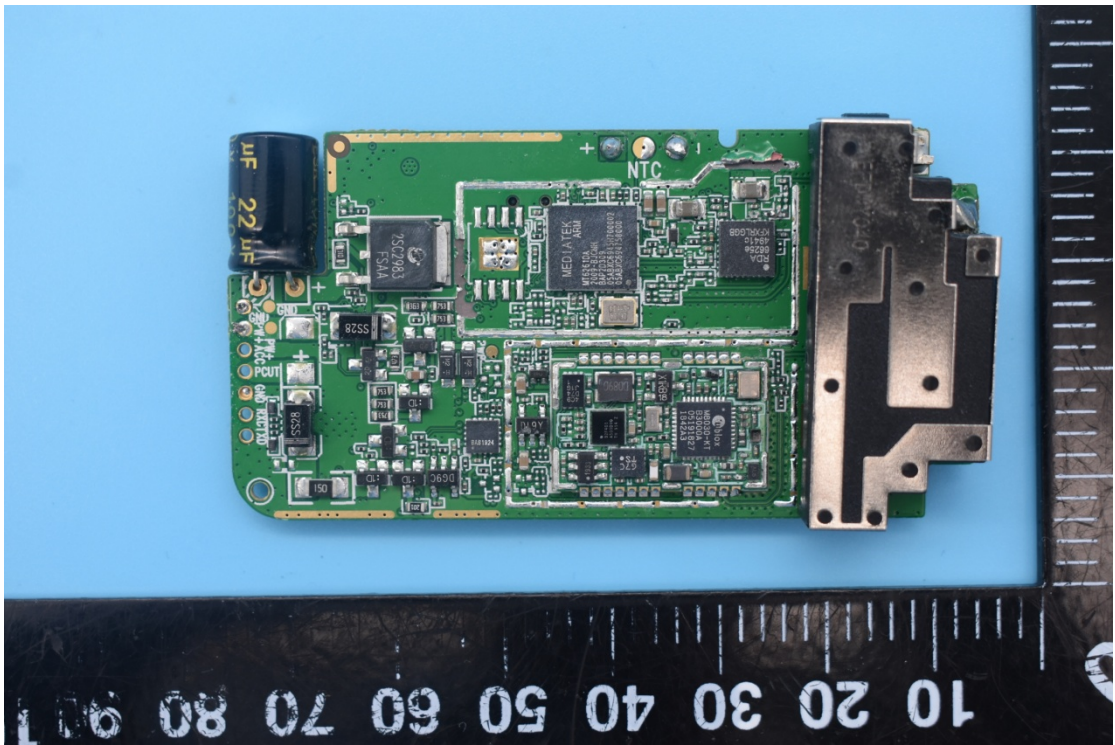

MODEL NAME:JM-VG01U, FCC ID:2AMLFJM-VG01U

## Internal Photos

### 1. EUT uncover view

## 2. Antenna view