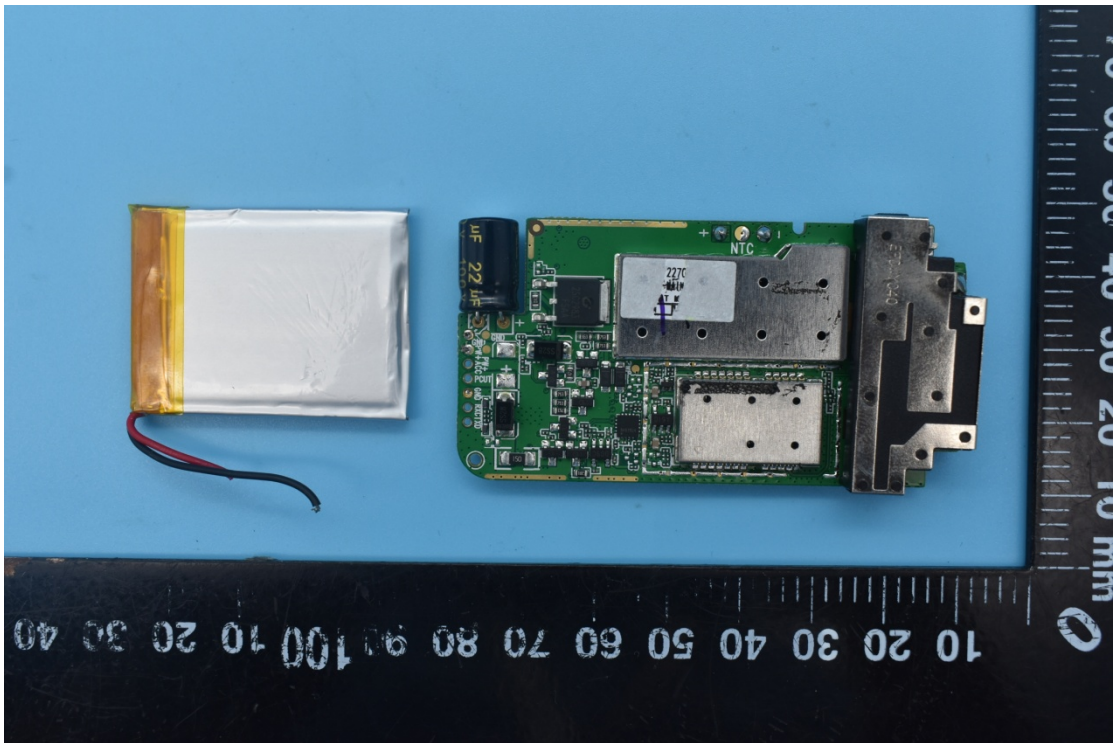

MODEL NAME:JM-VG01U, FCC ID:2AMLFJM-VG01U

## Internal Photos

## 2. Antenna view