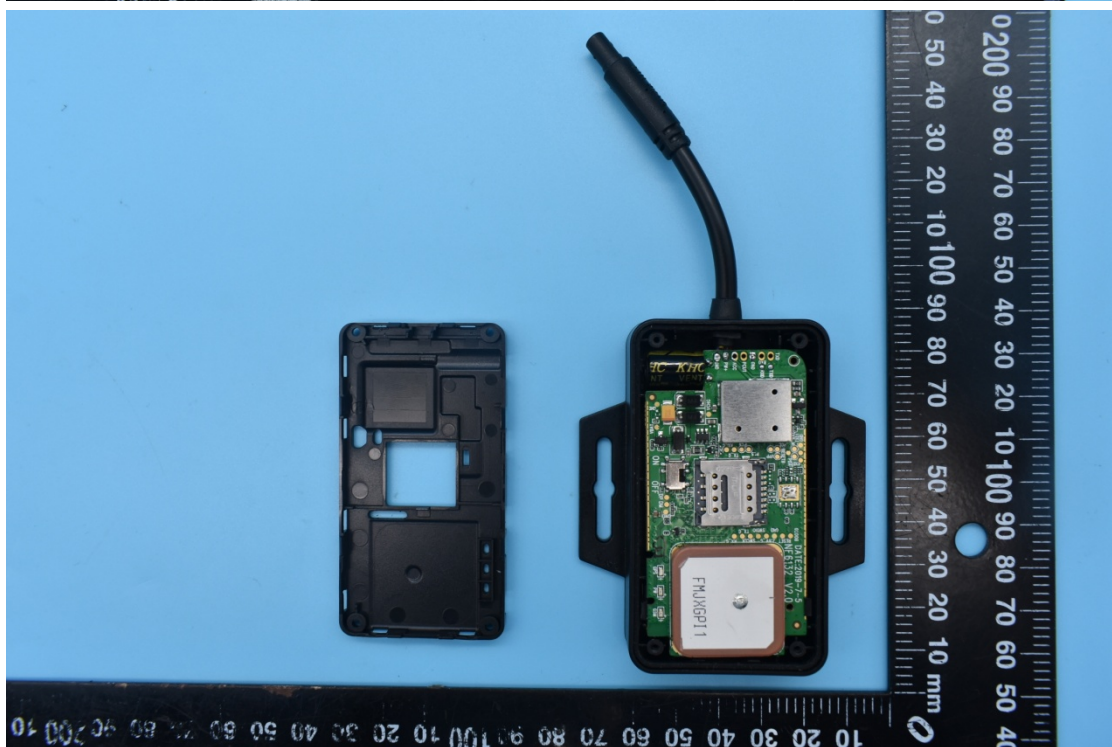

MODEL NAME:JM-VG01U, FCC ID:2AMLFJM-VG01U

## Internal Photos

## 2. Antenna view