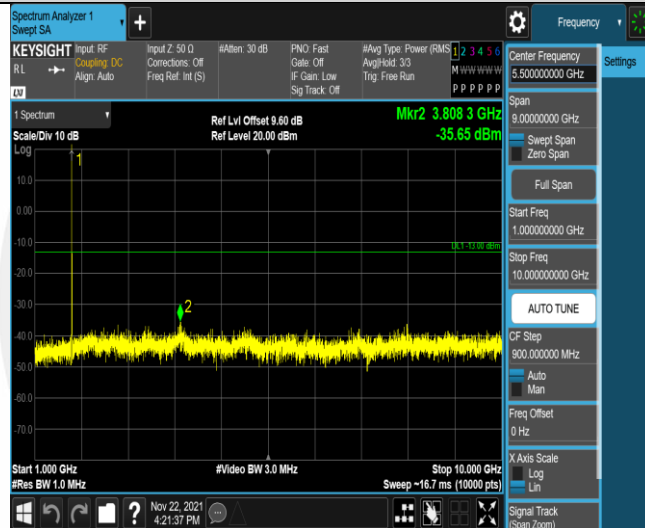

Band66-5MHz-16QAM-131997-1RB#0-Range1:30~1000MHz

Band66-5MHz-16QAM-131997-1RB#0-Range2:1000~10000MHz

Band66-5MHz-16QAM-132322-1RB#0-Range1:30~1000MHz

Band66-5MHz-16QAM-132322-1RB#0-Range2:1000~10000MHz

Band66-5MHz-16QAM-132647-1RB#0-Range1:30~1000MHz