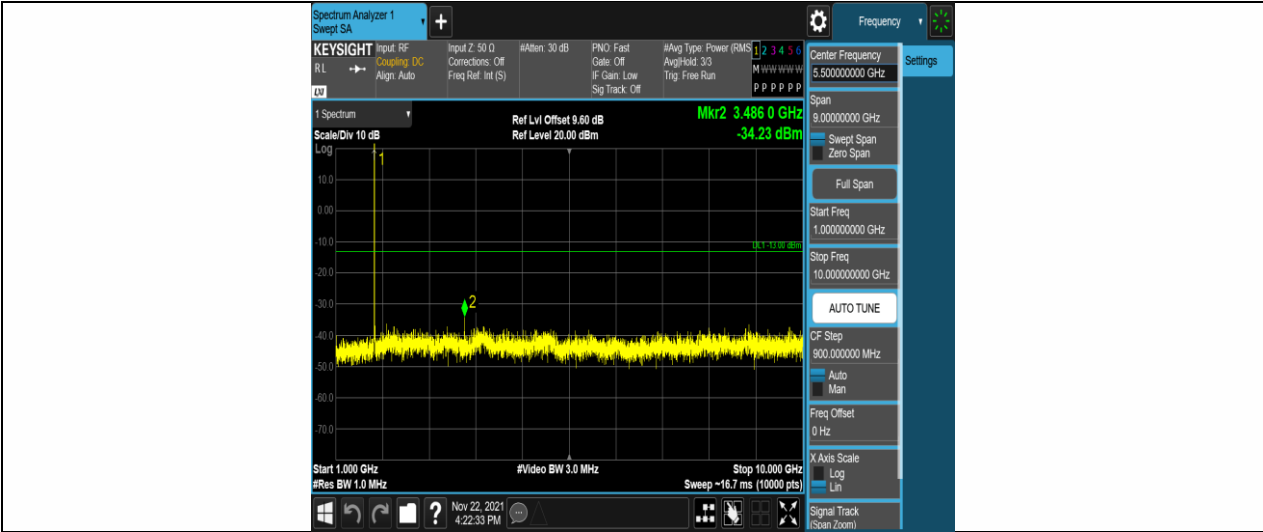

Band66-5MHz-16QAM-131997-1RB#0-Range1:30~1000MHz

Band66-5MHz-16QAM-131997-1RB#0-Range2:1000~10000MHz

Band66-5MHz-16QAM-132322-1RB#0-Range1:30~1000MHz

Band66-5MHz-16QAM-132322-1RB#0-Range2:1000~10000MHz

Band66-5MHz-16QAM-132647-1RB#0-Range1:30~1000MHz