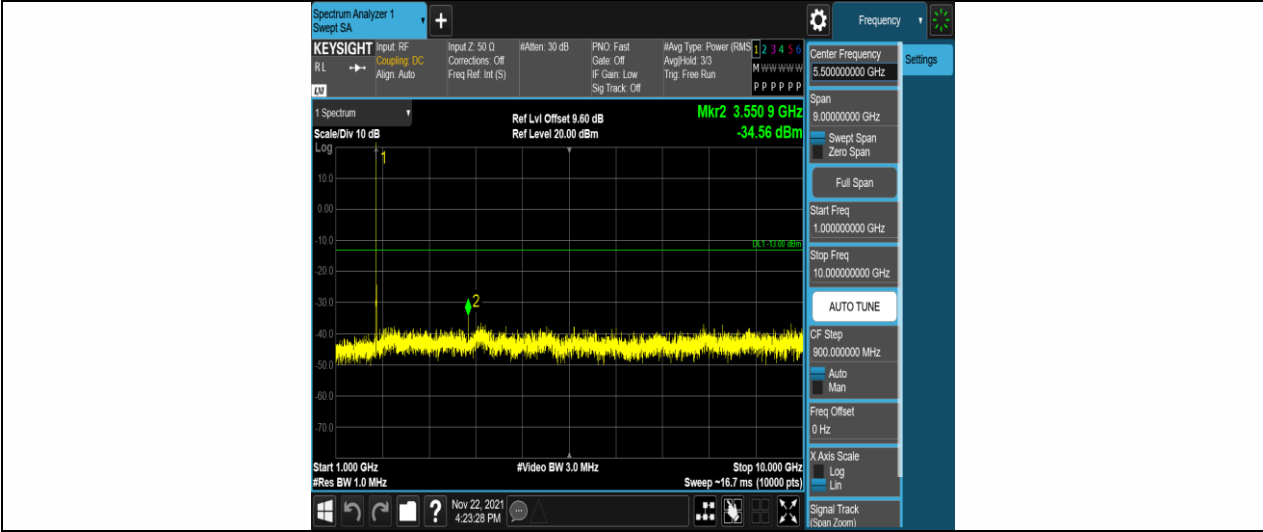

Band66-5MHz-16QAM-131997-1RB#0-Range1:30~1000MHz

Band66-5MHz-16QAM-131997-1RB#0-Range2:1000~10000MHz

Band66-5MHz-16QAM-132322-1RB#0-Range1:30~1000MHz

Band66-5MHz-16QAM-132322-1RB#0-Range2:1000~10000MHz

Band66-5MHz-16QAM-132647-1RB#0-Range1:30~1000MHz