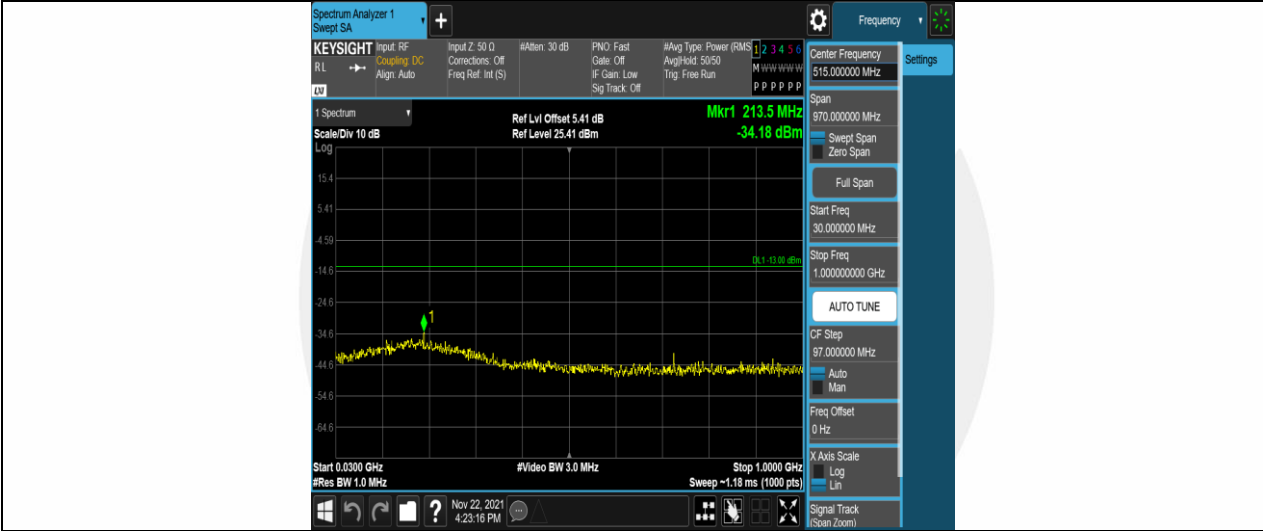

Band66-5MHz-16QAM-131997-1RB#0-Range1:30~1000MHz

Band66-5MHz-16QAM-131997-1RB#0-Range2:1000~10000MHz

Band66-5MHz-16QAM-132322-1RB#0-Range1:30~1000MHz

Band66-5MHz-16QAM-132322-1RB#0-Range2:1000~10000MHz

Band66-5MHz-16QAM-132647-1RB#0-Range1:30~1000MHz