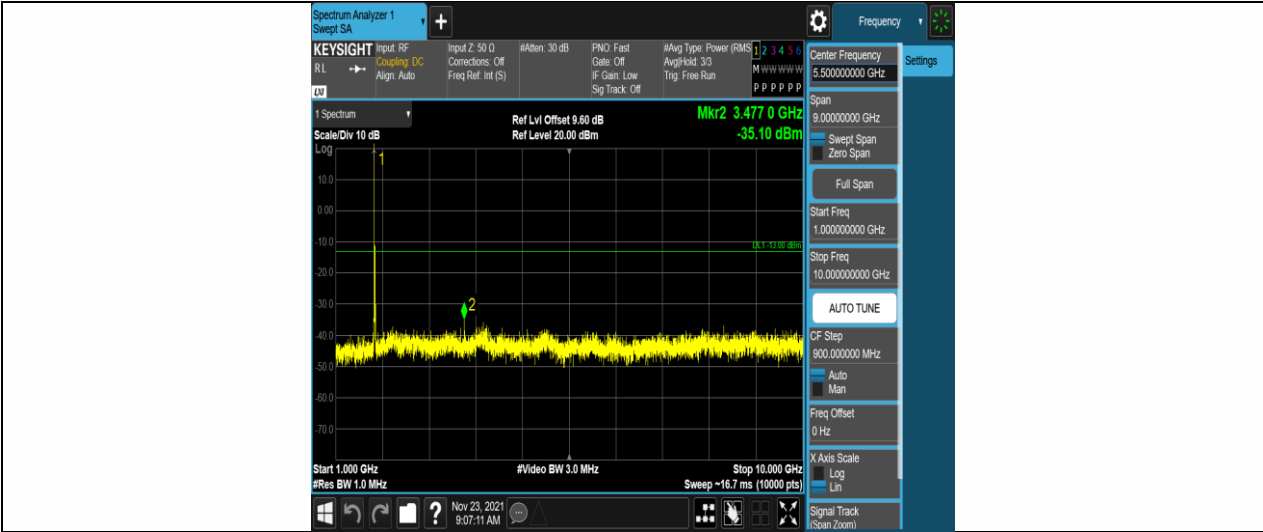

Band66-15MHz-16QAM-132322-1RB#0-Range2:1000~10000MHz