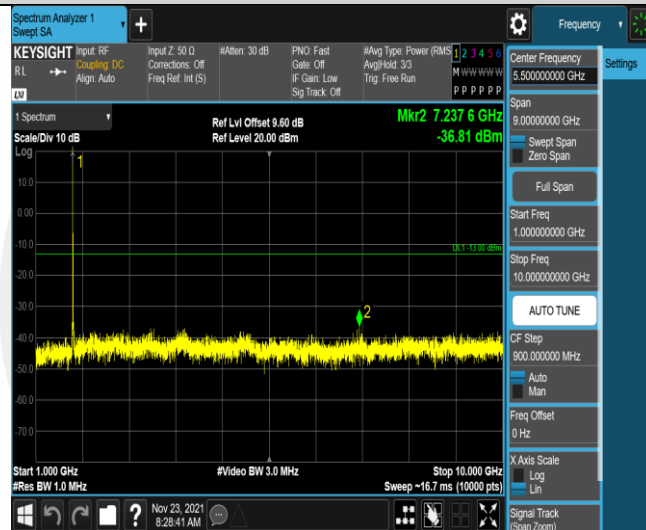

Band66-10MHz-QPSK-132022-1RB#0-Range2:1000~10000MHz