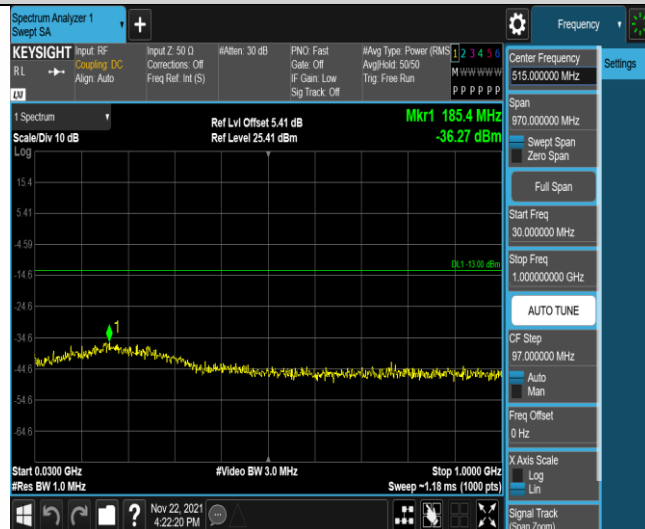

Band66-5MHz-16QAM-131997-1RB#0-Range1:30~1000MHz

Band66-5MHz-16QAM-131997-1RB#0-Range2:1000~10000MHz

Band66-5MHz-16QAM-132322-1RB#0-Range1:30~1000MHz

Band66-5MHz-16QAM-132322-1RB#0-Range2:1000~10000MHz

Band66-5MHz-16QAM-132647-1RB#0-Range1:30~1000MHz