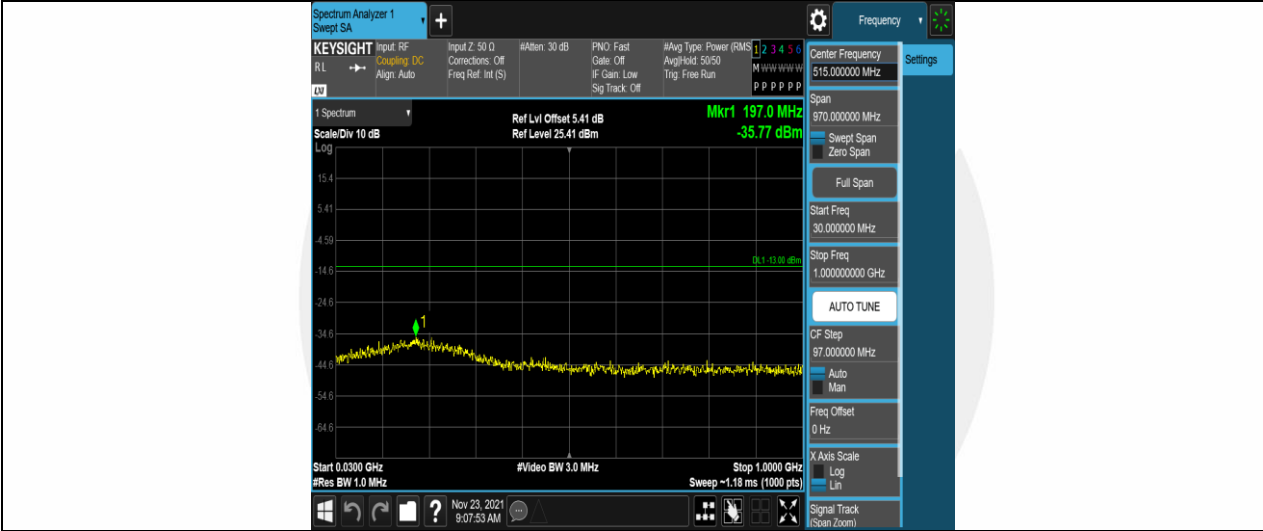

Band66-15MHz-16QAM-132597-1RB#0-Range1:30~1000MHz