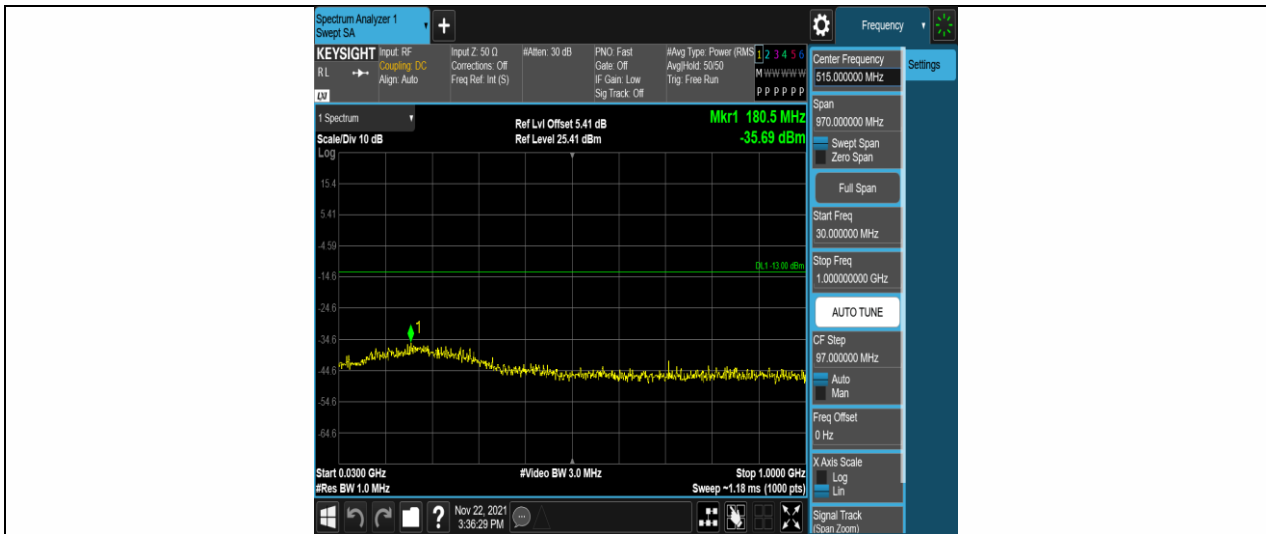

Band66-1.4MHz-16QAM-132322-1RB#0-Range1:30~1000MHz

Band66-1.4MHz-16QAM-132322-1RB#0-Range2:1000~10000MHz

Band66-1.4MHz-16QAM-132665-1RB#0-Range1:30~1000MHz

Band66-1.4MHz-16QAM-132665-1RB#0-Range2:1000~10000MHz