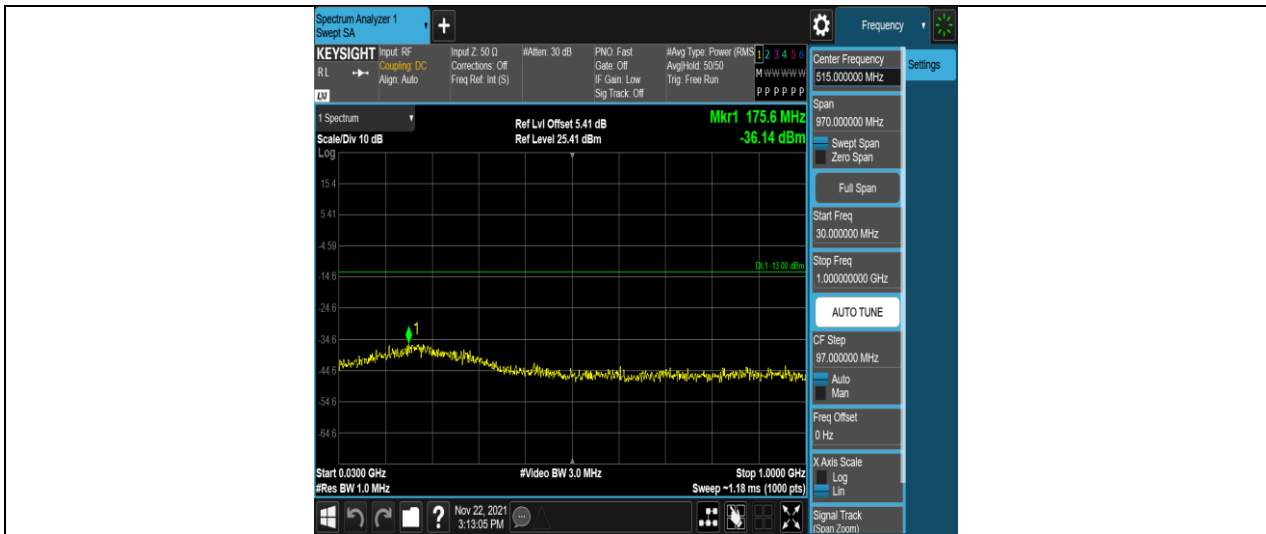

Band66-1.4MHz-16QAM-131979-1RB#0-Range1:30~1000MHz