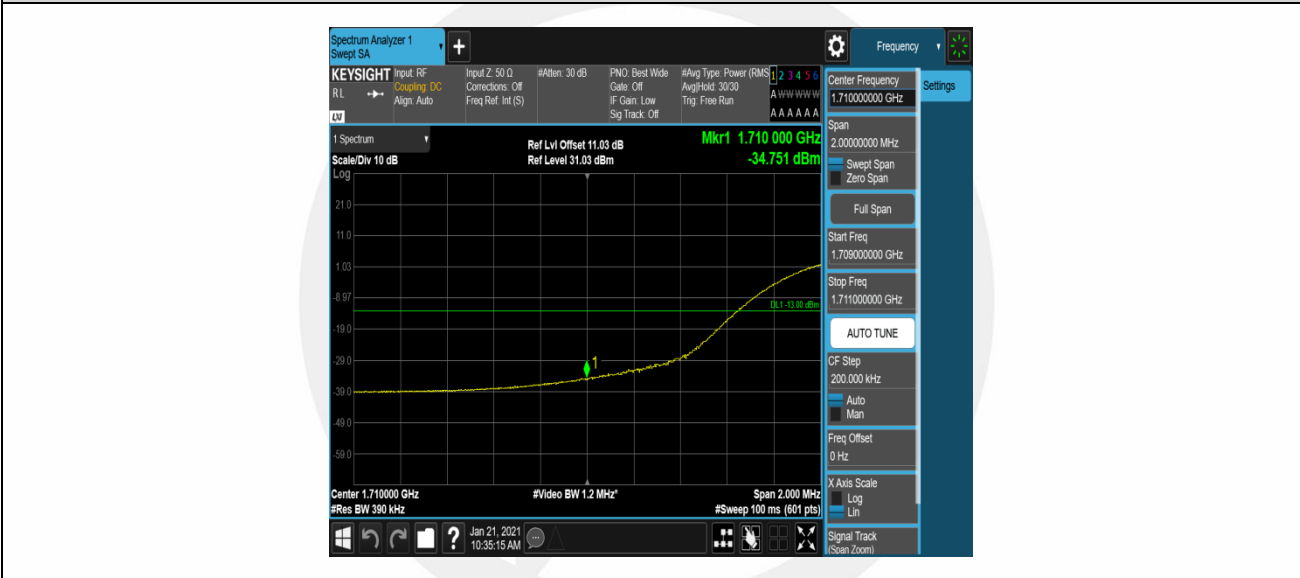

Band66-20MHz-16QAM-132072-100RB#0