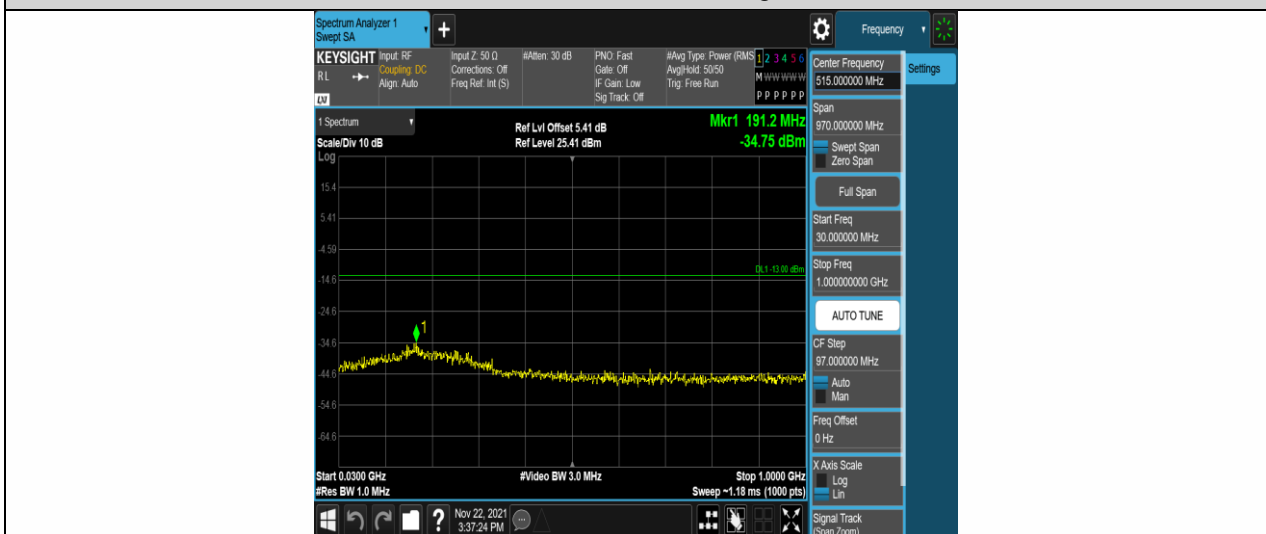

Band66-3MHz-QPSK-132322-1RB#0-Range1:30~1000MHz