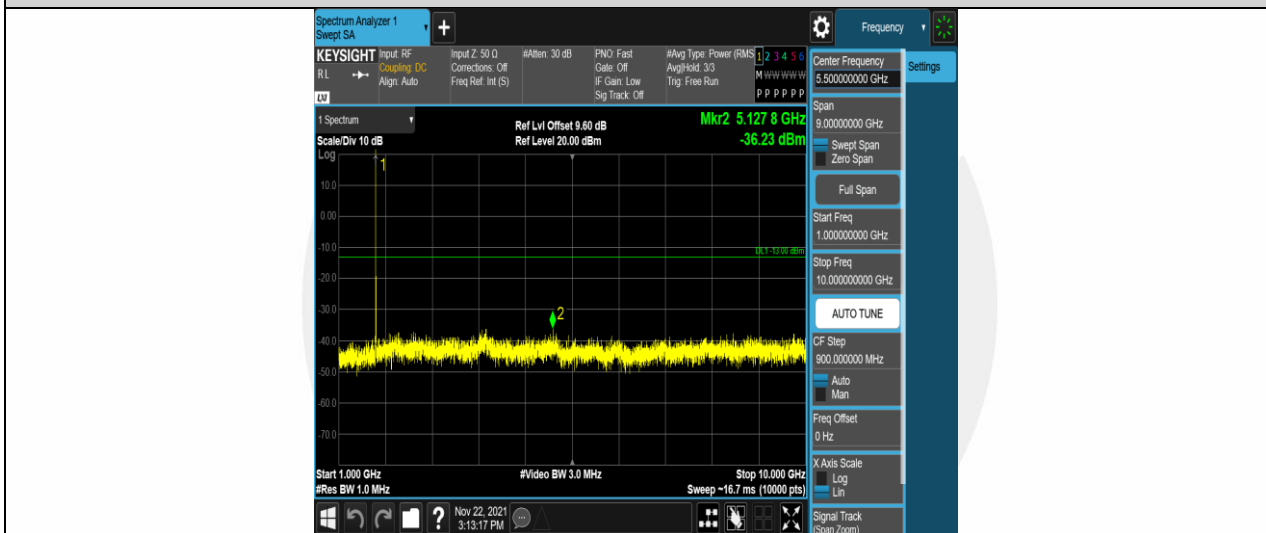

Band66-1.4MHz-16QAM-131979-1RB#0-Range2:1000~10000MHz