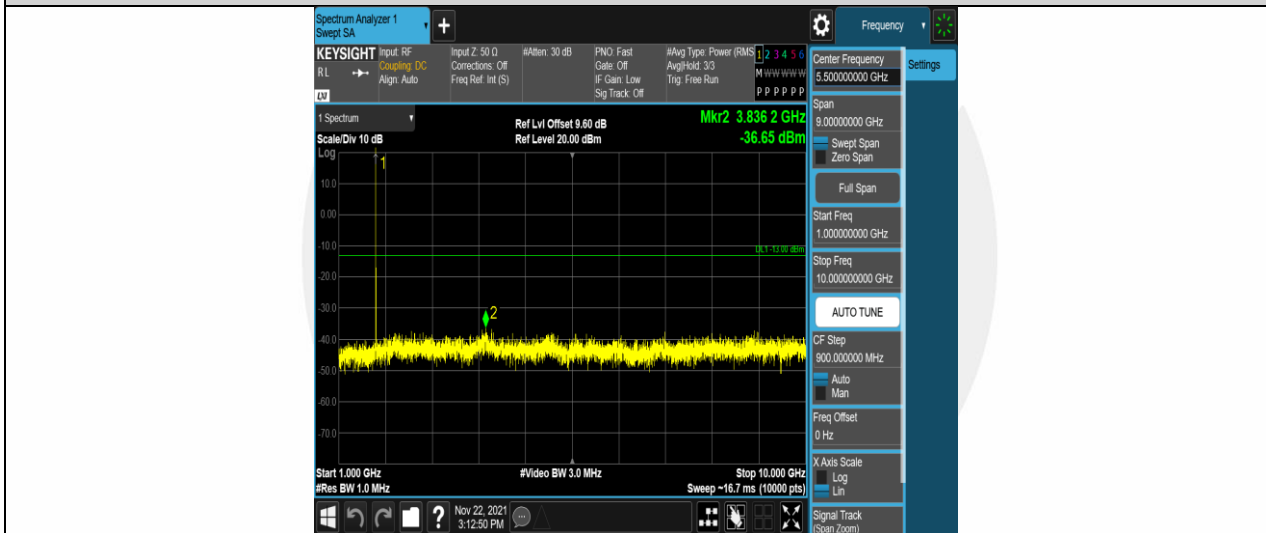

Band66-1.4MHz-QPSK-131979-1RB#0-Range2:1000~10000MHz