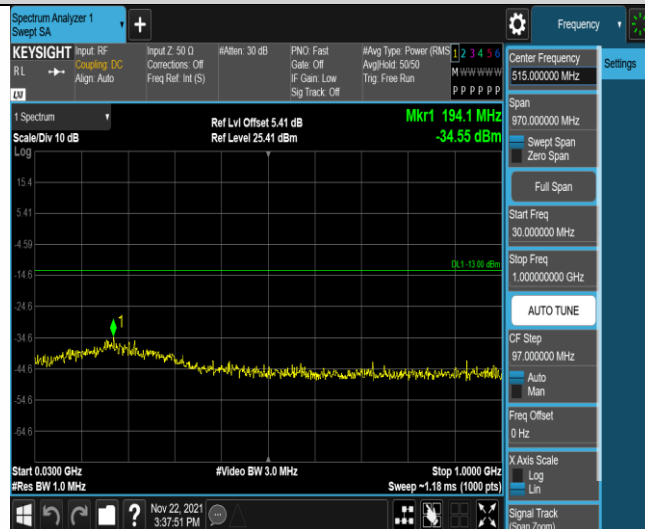

Band66-3MHz-16QAM-132322-1RB#0-Range1:30~1000MHz