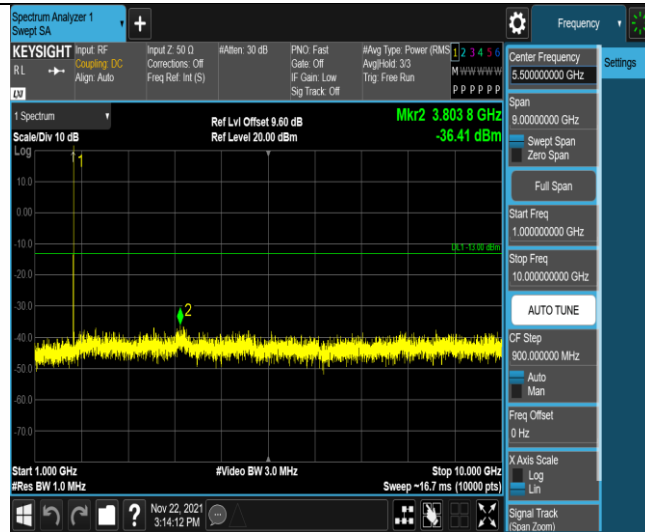

Band66-1.4MHz-16QAM-132322-1RB#0-Range2:1000~10000MHz