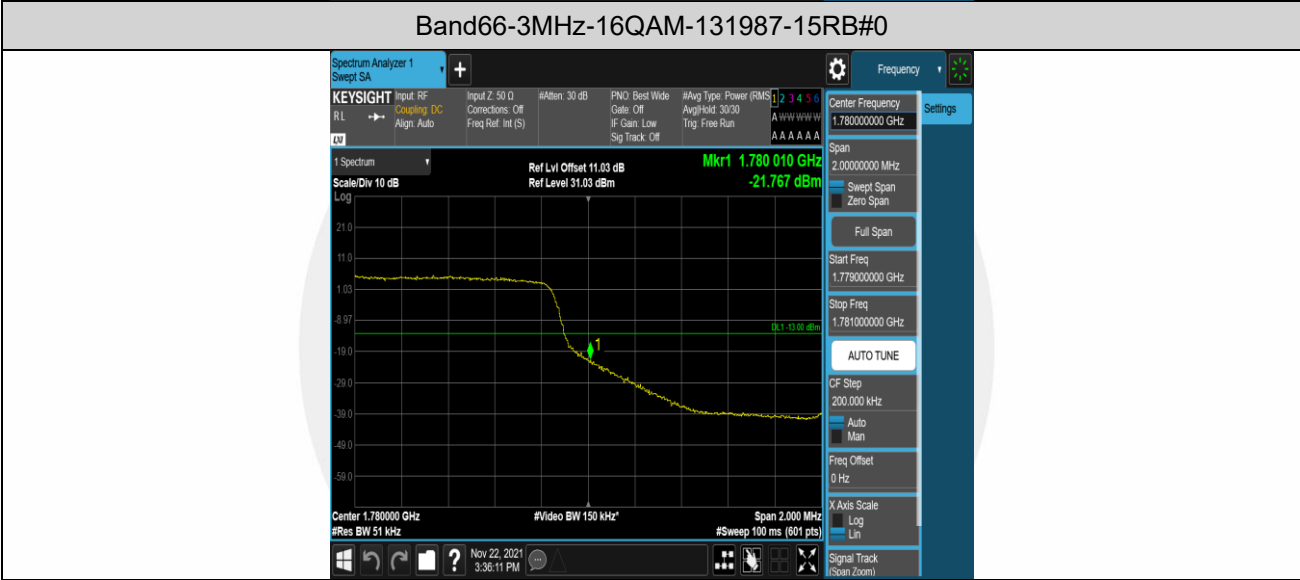

Test Graphs

Band66-1.4MHz-QPSK-131979-6RB#0

Band66-1.4MHz-QPSK-132665-6RB#0

Band66-1.4MHz-16QAM-131979-6RB#0

Band66-1.4MHz-16QAM-132665-6RB#0

Band66-3MHz-QPSK-131987-15RB#0

Band66-3MHz-QPSK-132657-15RB#0

Band66-5MHz-QPSK-132647-25RB#0