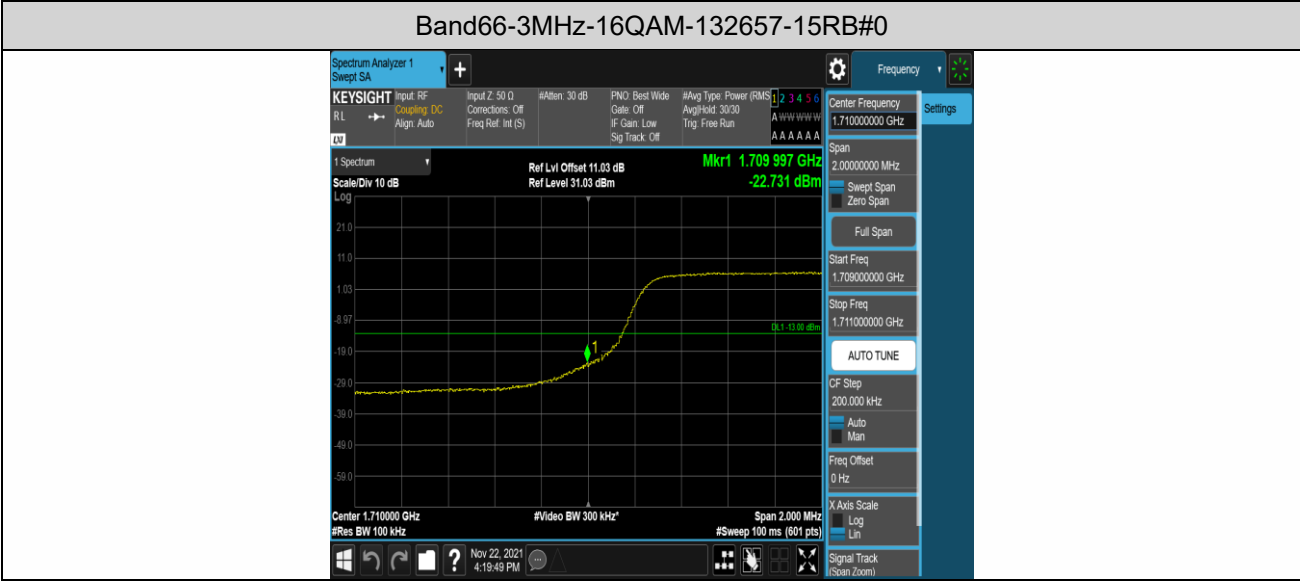

Test Graphs

Band66-1.4MHz-QPSK-131979-6RB#0

Band66-1.4MHz-QPSK-132665-6RB#0

Band66-1.4MHz-16QAM-131979-6RB#0

Band66-1.4MHz-16QAM-132665-6RB#0

Band66-3MHz-QPSK-131987-15RB#0

Band66-3MHz-QPSK-132657-15RB#0

Band66-5MHz-QPSK-132647-25RB#0