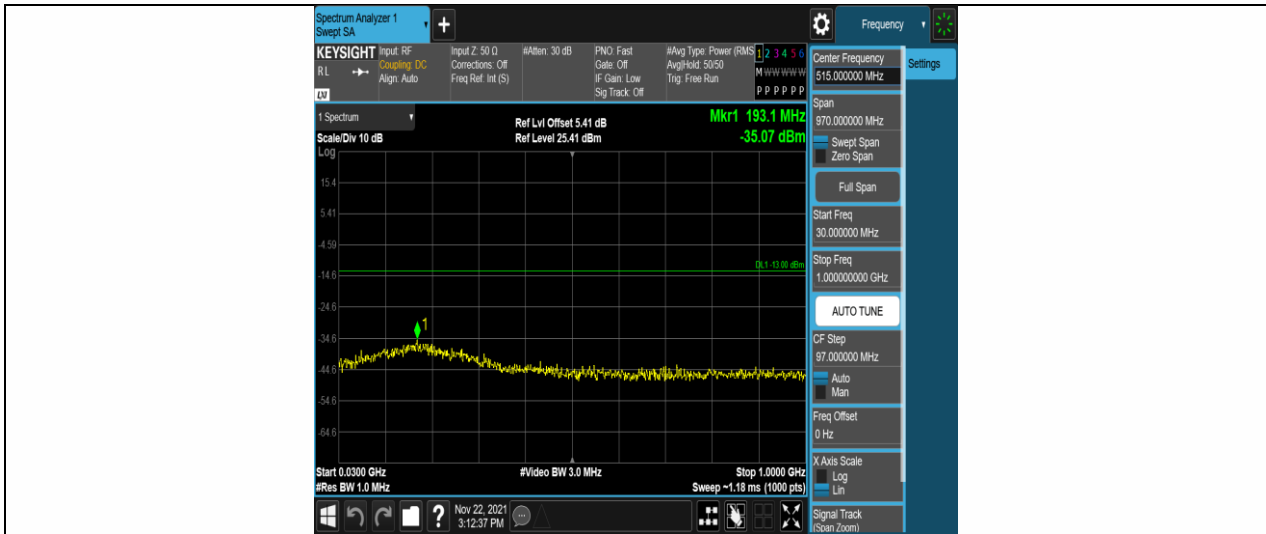

Test Graphs

Band66-1.4MHz-QPSK-131979-1RB#0-Range1:30~1000MHz