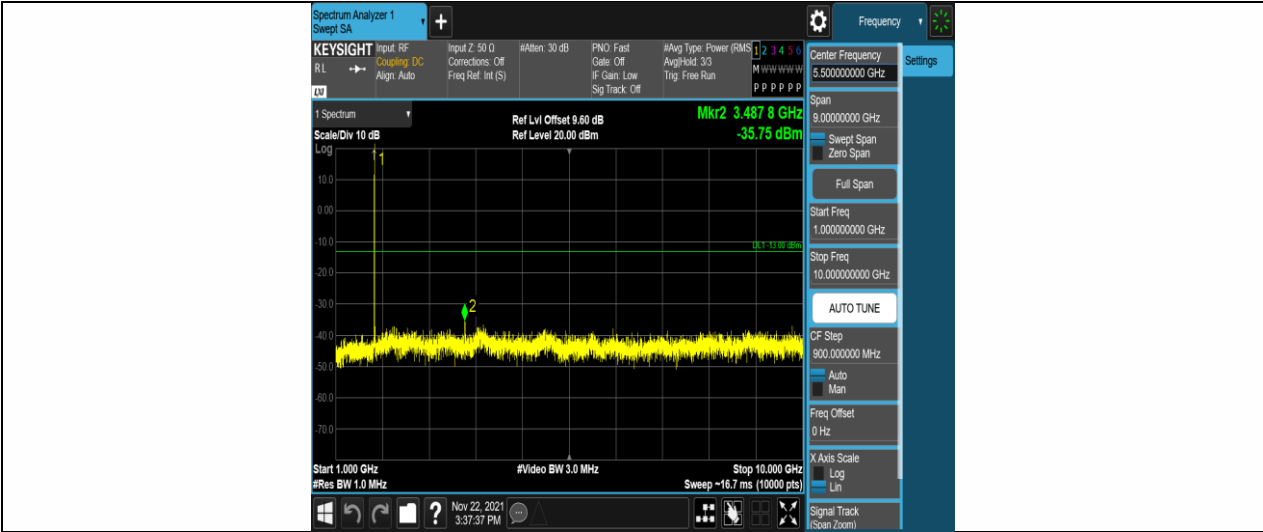

Band66-3MHz-QPSK-132322-1RB#0-Range2:1000~10000MHz