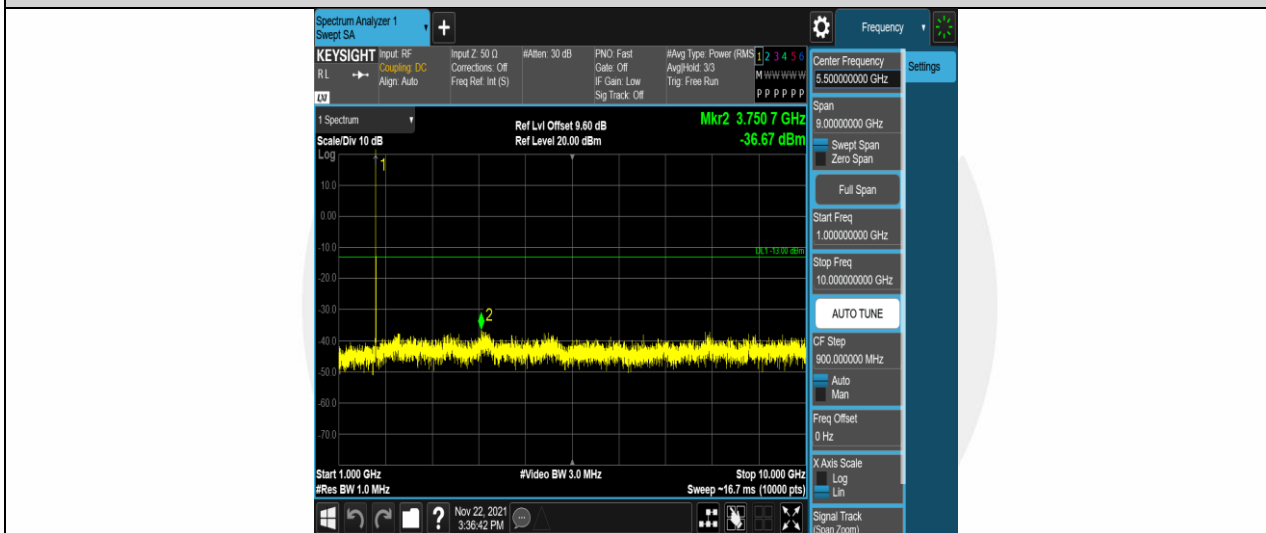

Band66-3MHz-QPSK-131987-1RB#0-Range2:1000~10000MHz