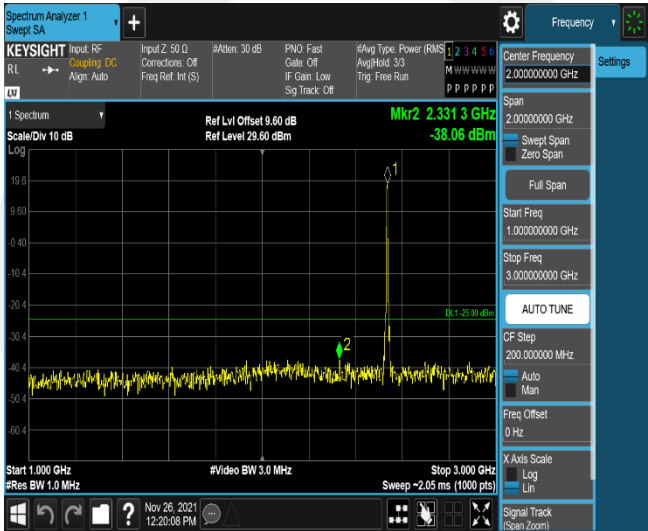

Band7-15MHz-QPSK-21375-75RB#0-Range1:30~1000MHz

Band7-15MHz-QPSK-21375-75RB#0-Range2:1000~3000MHz

Band7-15MHz-QPSK-21375-75RB#0-Range3:3000~26500MHz

Band7-15MHz-16QAM-20825-75RB#0-Range1:30~1000MHz

Band7-15MHz-16QAM-20825-75RB#0-Range2:1000~3000MHz