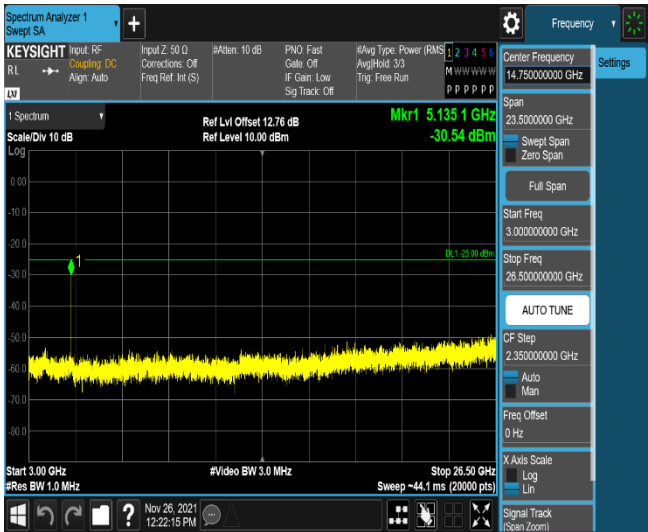

Band7-15MHz-16QAM-21100-75RB#0-Range3:3000~26500MHz