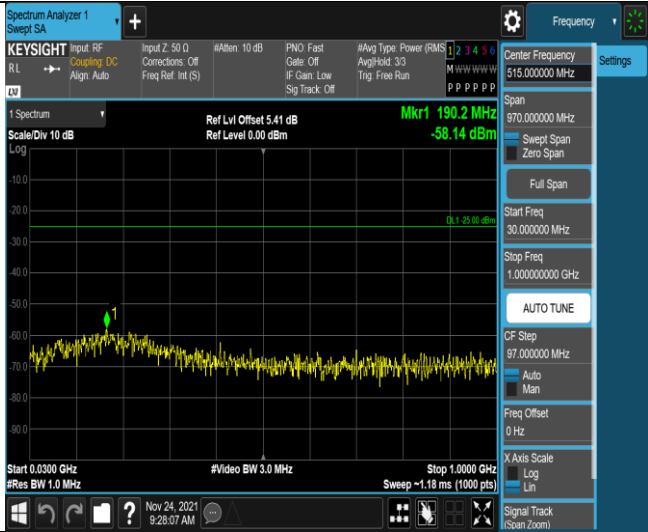

Band7-15MHz-QPSK-21375-75RB#0-Range1:30~1000MHz

Band7-15MHz-QPSK-21375-75RB#0-Range2:1000~3000MHz

Band7-15MHz-QPSK-21375-75RB#0-Range3:3000~26500MHz

Band7-15MHz-16QAM-20825-75RB#0-Range1:30~1000MHz

Band7-15MHz-16QAM-20825-75RB#0-Range2:1000~3000MHz