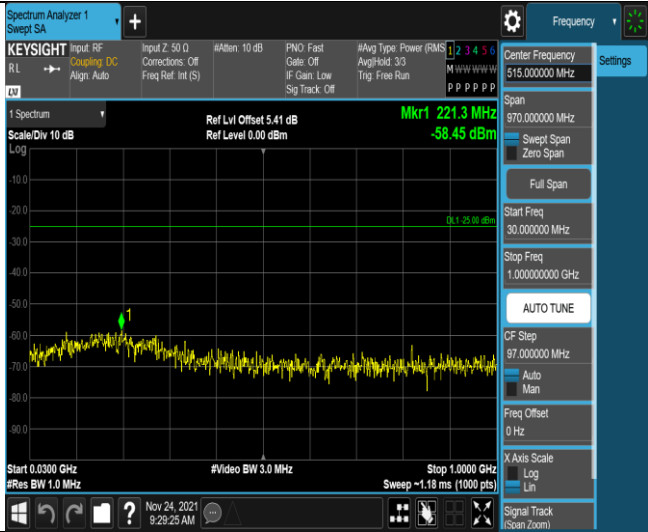

Band7-15MHz-16QAM-21100-75RB#0-Range1:30~1000MHz