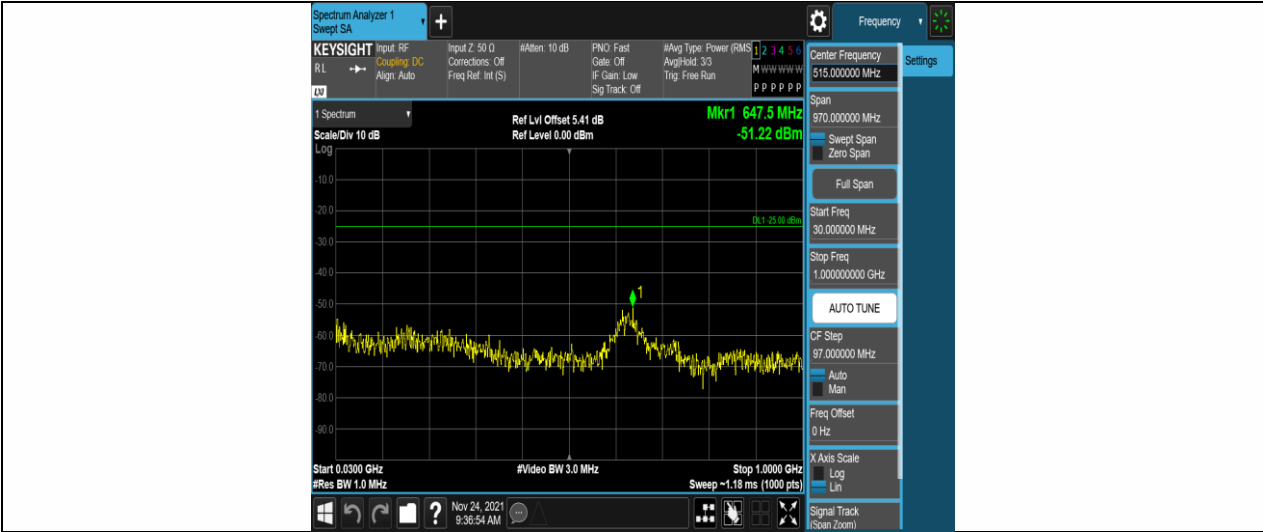

Band7-20MHz-QPSK-20850-100RB#0-Range1:30~1000MHz