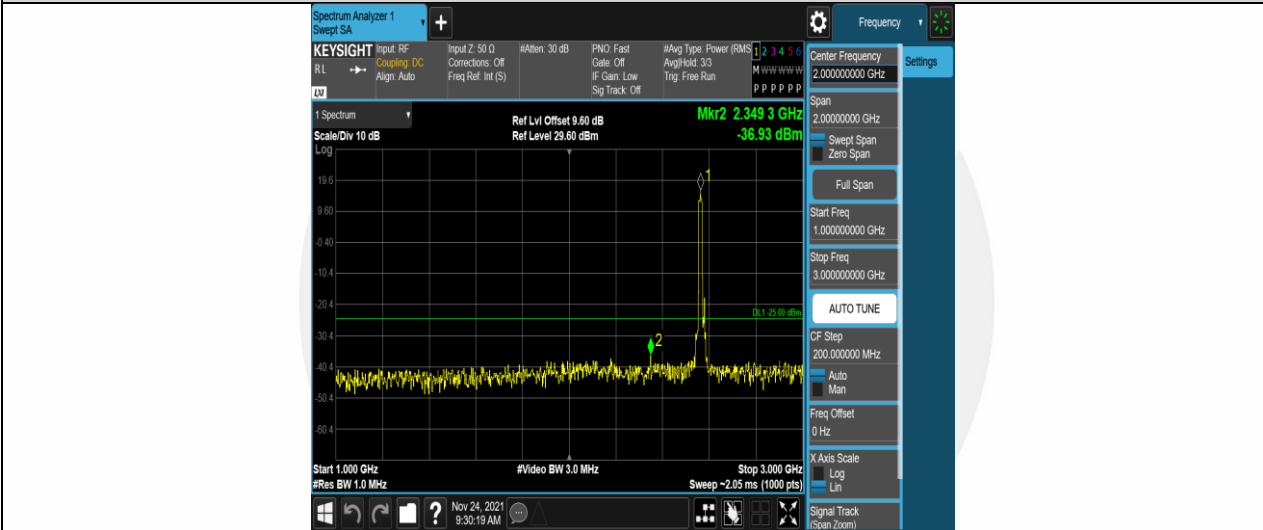

Band7-15MHz-QPSK-21375-75RB#0-Range1:30~1000MHz

Band7-15MHz-QPSK-21375-75RB#0-Range2:1000~3000MHz

Band7-15MHz-QPSK-21375-75RB#0-Range3:3000~26500MHz

Band7-15MHz-16QAM-20825-75RB#0-Range1:30~1000MHz

Band7-15MHz-16QAM-20825-75RB#0-Range2:1000~3000MHz