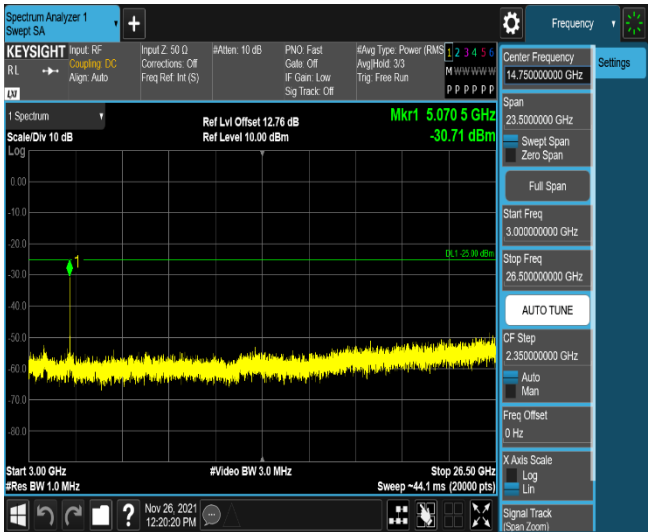

Band7-15MHz-QPSK-21375-75RB#0-Range1:30~1000MHz

Band7-15MHz-QPSK-21375-75RB#0-Range2:1000~3000MHz

Band7-15MHz-QPSK-21375-75RB#0-Range3:3000~26500MHz

Band7-15MHz-16QAM-20825-75RB#0-Range1:30~1000MHz

Band7-15MHz-16QAM-20825-75RB#0-Range2:1000~3000MHz