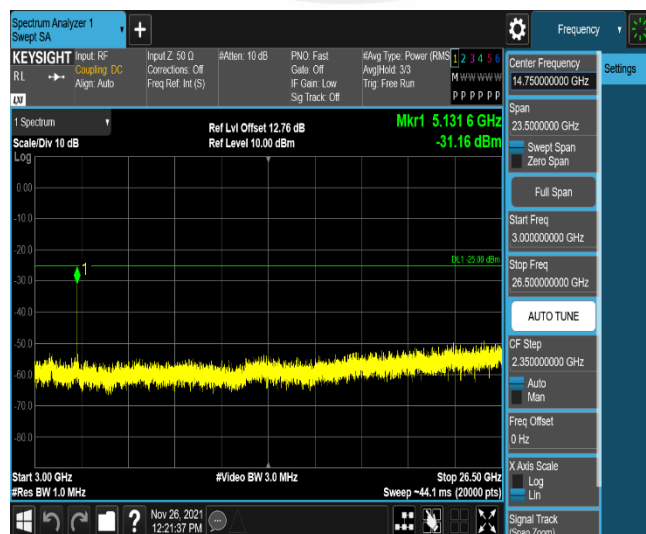

Band7-15MHz-16QAM-21375-75RB#0-Range3:3000~26500MHz