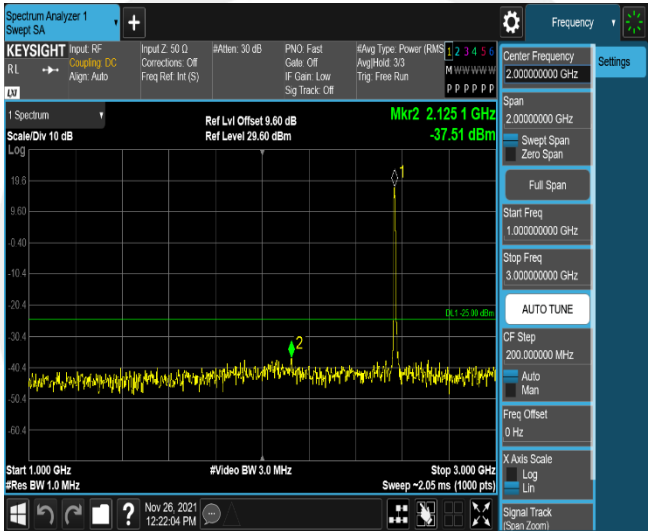

Band7-15MHz-16QAM-21100-75RB#0-Range2:1000~3000MHz