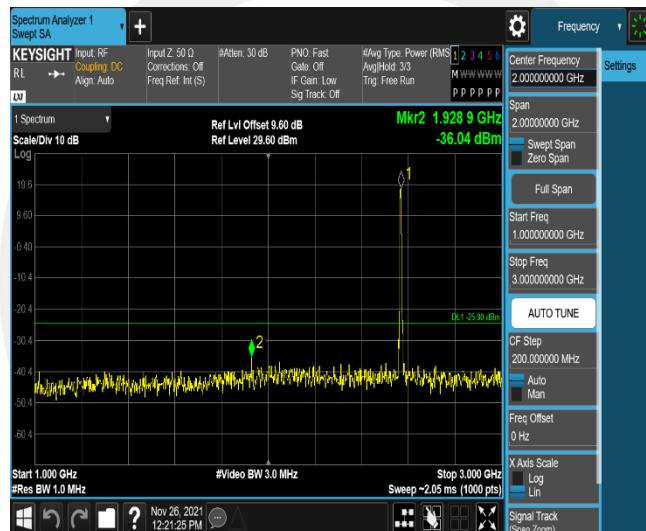

Band7-15MHz-16QAM-21375-75RB#0-Range2:1000~3000MHz