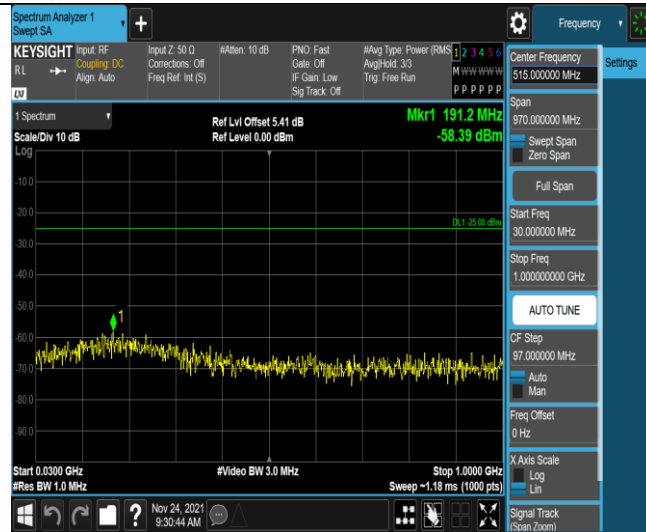

Band7-15MHz-16QAM-20825-75RB#0-Range3:3000~26500MHz

Band7-15MHz-16QAM-21100-75RB#0-Range1:30~1000MHz

Band7-15MHz-16QAM-21100-75RB#0-Range2:1000~3000MHz

Band7-15MHz-16QAM-21100-75RB#0-Range3:3000~26500MHz