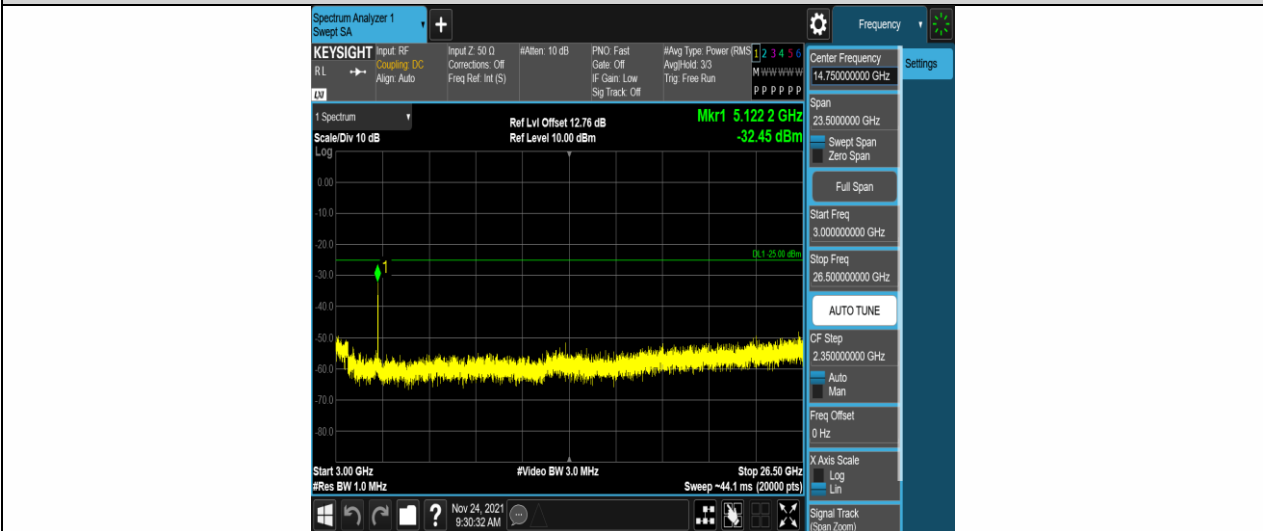

Band7-15MHz-QPSK-21375-75RB#0-Range1:30~1000MHz

Band7-15MHz-QPSK-21375-75RB#0-Range2:1000~3000MHz

Band7-15MHz-QPSK-21375-75RB#0-Range3:3000~26500MHz

Band7-15MHz-16QAM-20825-75RB#0-Range1:30~1000MHz

Band7-15MHz-16QAM-20825-75RB#0-Range2:1000~3000MHz