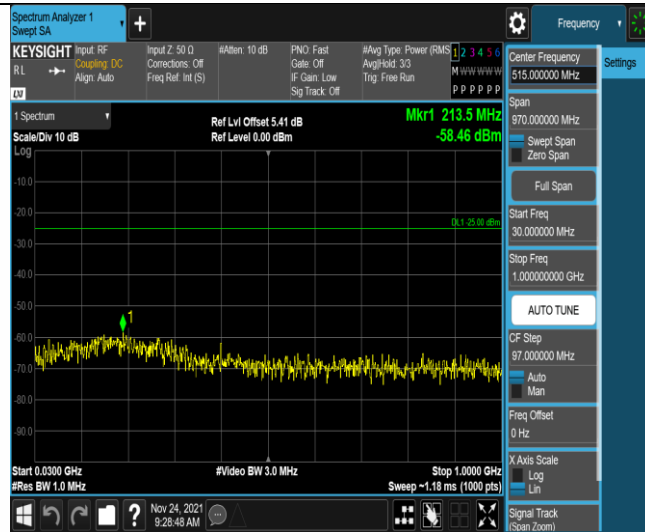

Band7-15MHz-QPSK-21100-75RB#0-Range1:30~1000MHz