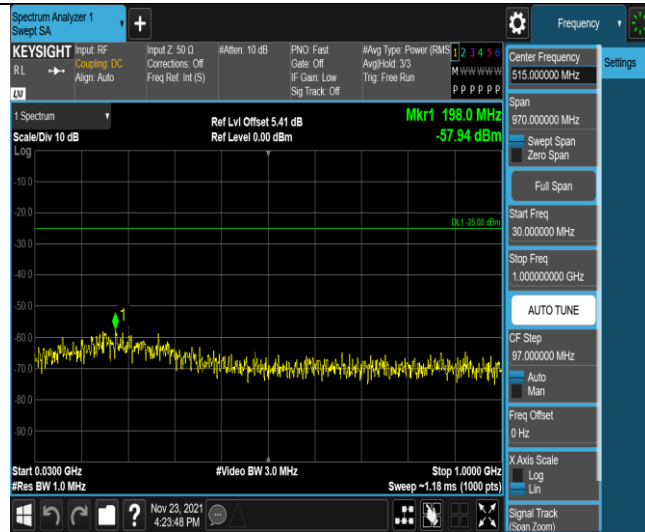

Band7-5MHz-16QAM-21100-25RB#0-Range1:30~1000MHz