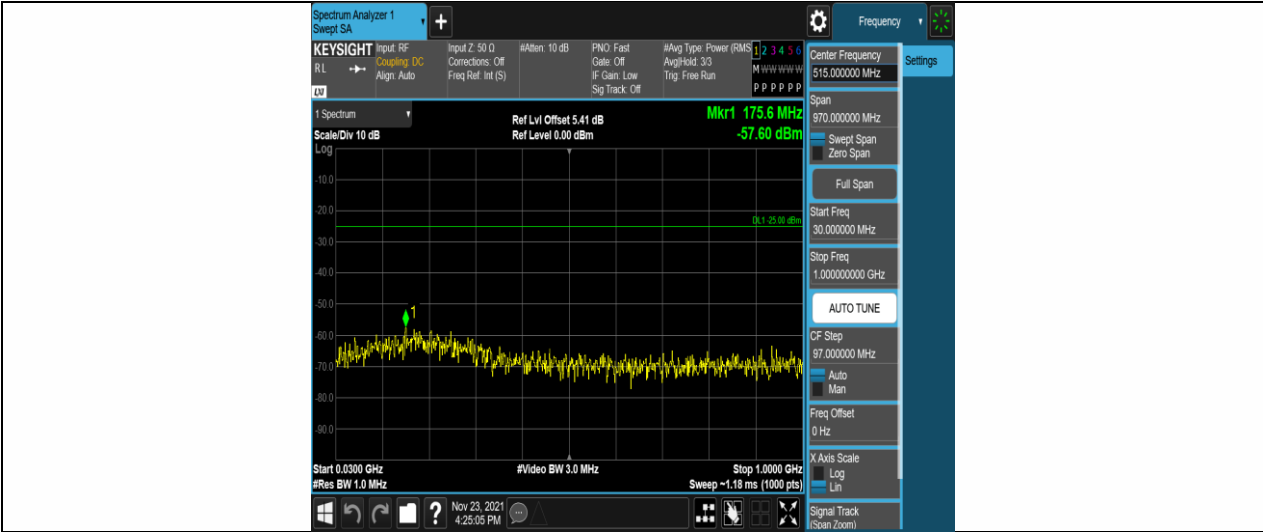

Band7-5MHz-16QAM-21425-25RB#0-Range1:30~1000MHz