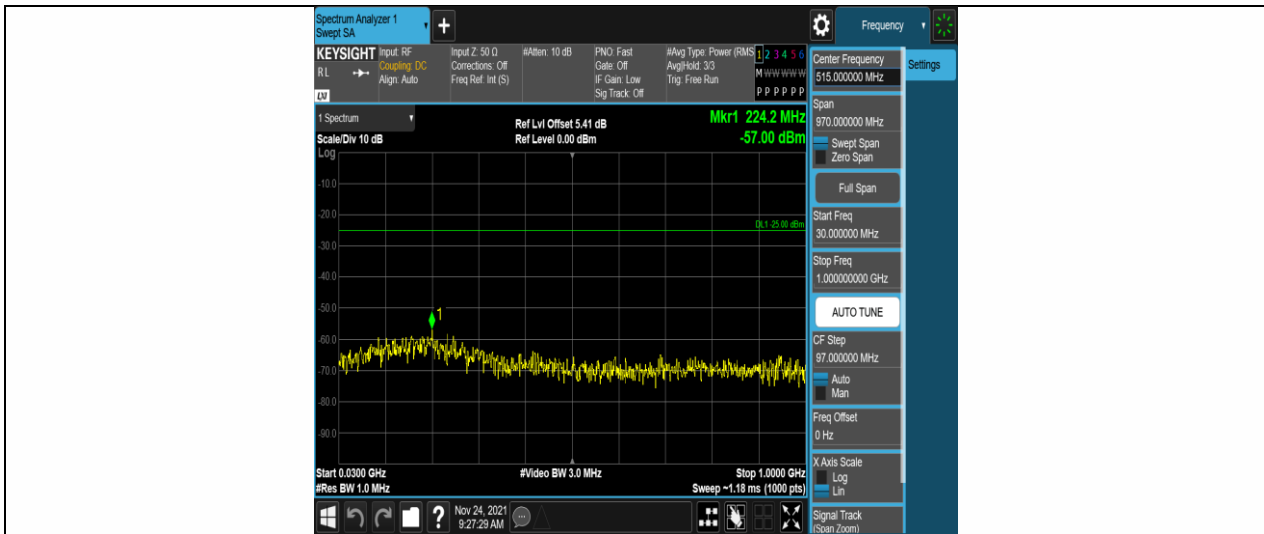

Band7-15MHz-QPSK-20825-75RB#0-Range1:30~1000MHz