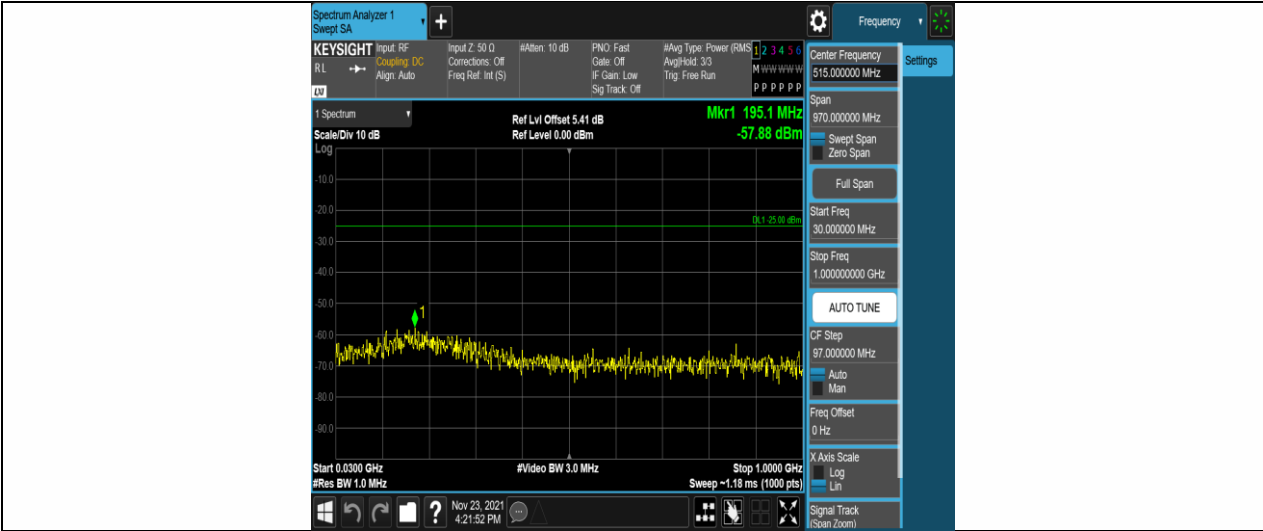

Test Graphs

Band7-5MHz-QPSK-20775-25RB#0-Range1:30~1000MHz