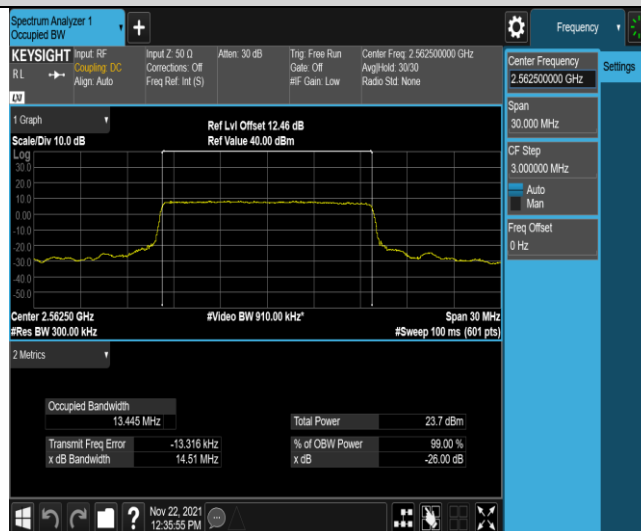

Band7-10MHz-QPSK-21100-50RB#0

Band7-10MHz-QPSK-21400-50RB#0

Band7-10MHz-16QAM-20800-50RB#0

Band7-10MHz-16QAM-21100-50RB#0

Band7-10MHz-16QAM-21400-50RB#0

Band7-15MHz-QPSK-20825-75RB#0

Band7-15MHz-QPSK-21100-75RB#0