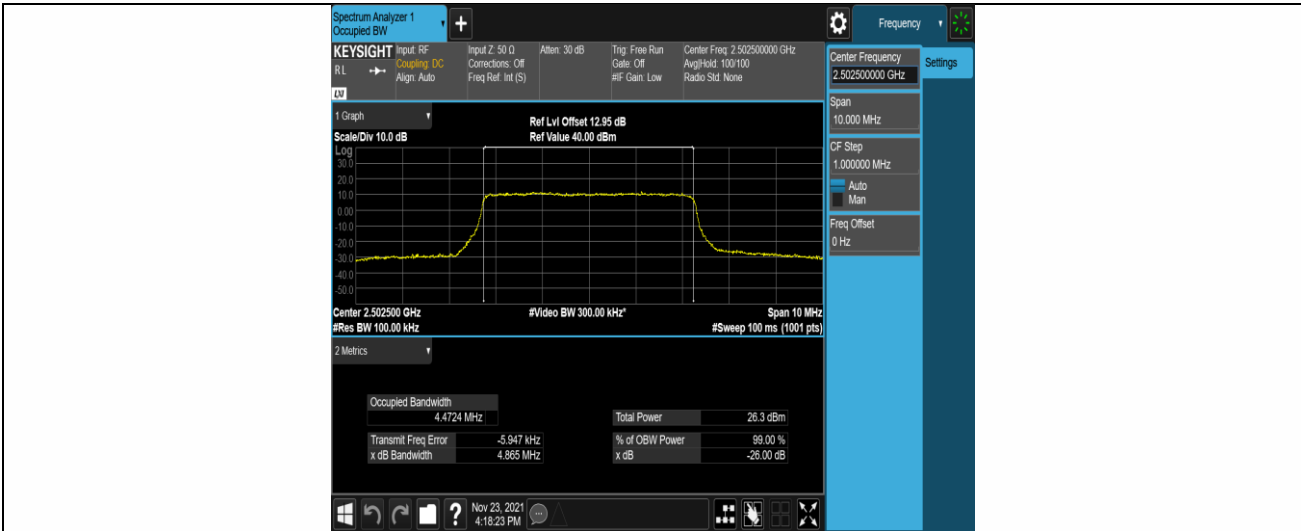

Test Graphs

Band7-5MHz-QPSK-20775-25RB#0