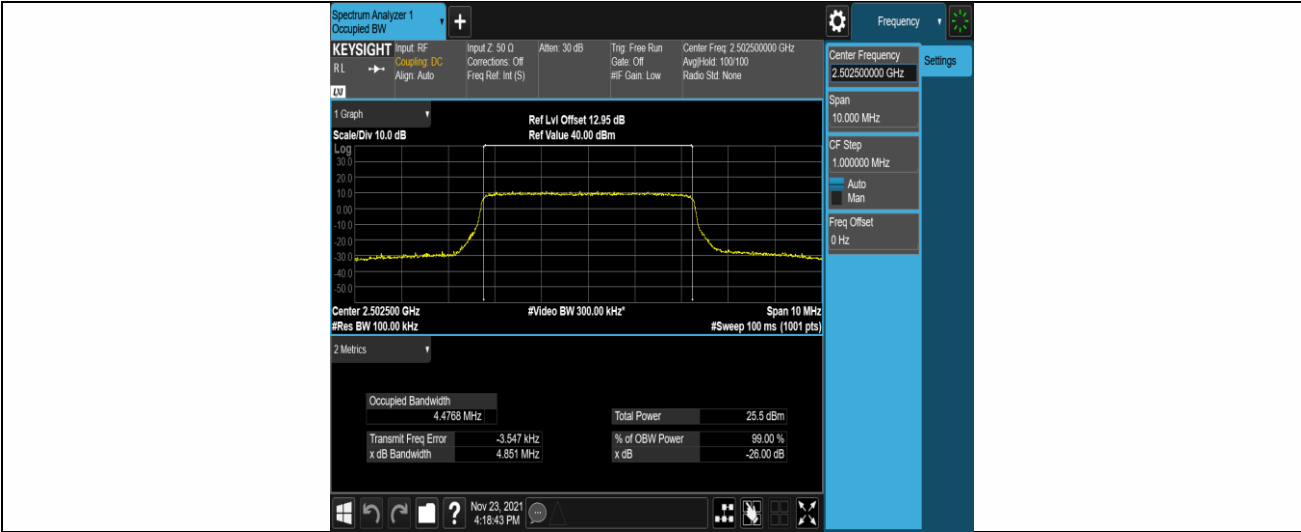

Test Graphs

Band7-5MHz-QPSK-20775-25RB#0

Band7-5MHz-QPSK-21100-25RB#0

Band7-5MHz-QPSK-21425-25RB#0

Band7-5MHz-16QAM-20775-25RB#0

Band7-5MHz-16QAM-21100-25RB#0

Band7-5MHz-16QAM-21425-25RB#0

Band7-10MHz-QPSK-20800-50RB#0