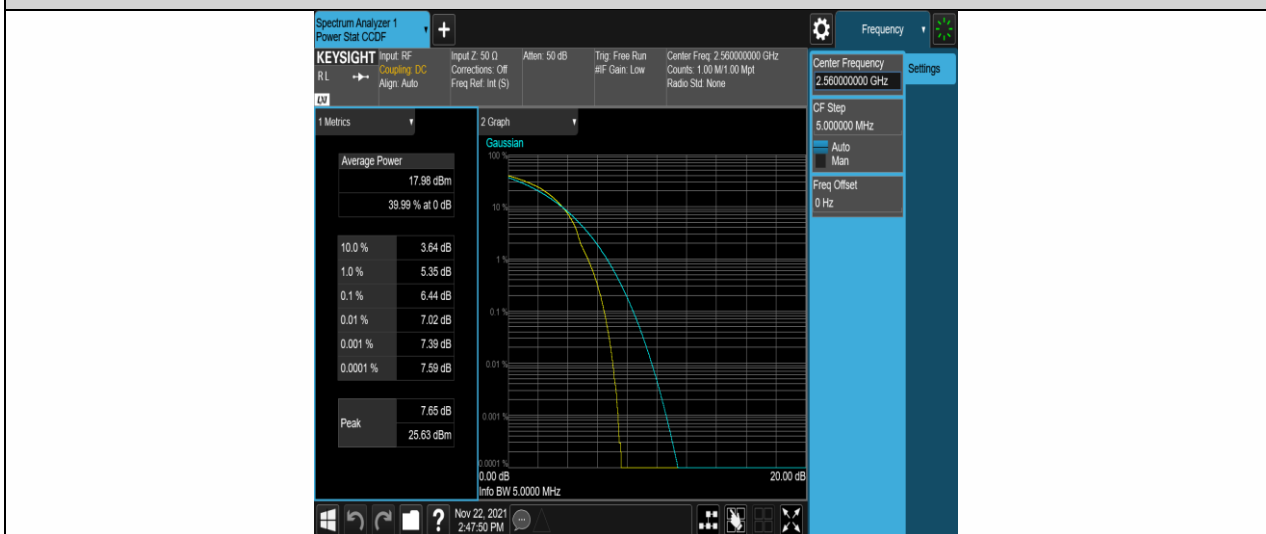

Band7-10MHz-16QAM-21100-50RB#0

Band7-10MHz-16QAM-21400-50RB#0

Band7-15MHz-QPSK-20825-75RB#0

Band7-15MHz-QPSK-21100-75RB#0

Band7-15MHz-QPSK-21375-75RB#0

Band7-20MHz-QPSK-20850-100RB#0

Band7-20MHz-QPSK-21100-100RB#0