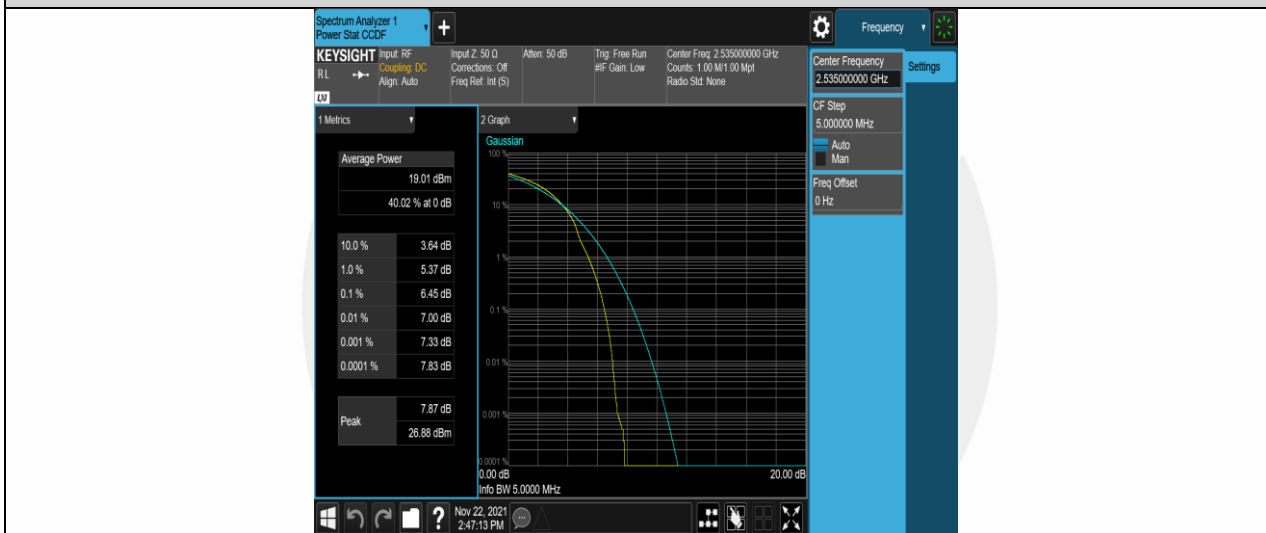

Band7-10MHz-16QAM-21100-50RB#0

Band7-10MHz-16QAM-21400-50RB#0

Band7-15MHz-QPSK-20825-75RB#0

Band7-15MHz-QPSK-21100-75RB#0

Band7-15MHz-QPSK-21375-75RB#0

Band7-20MHz-QPSK-20850-100RB#0

Band7-20MHz-QPSK-21100-100RB#0