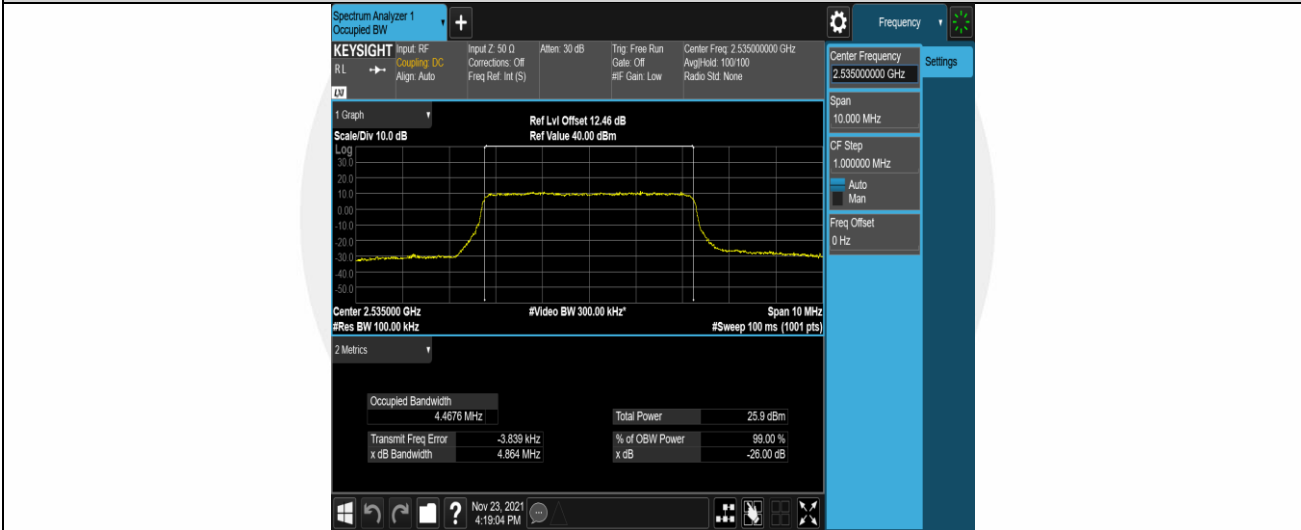

Band7-5MHz-QPSK-21100-25RB#0