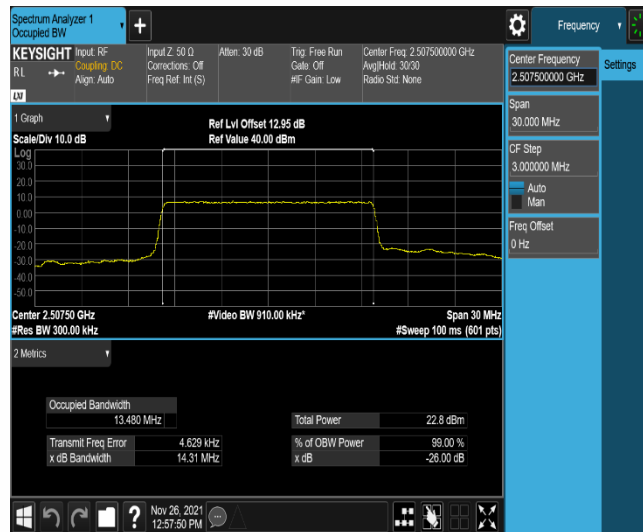

Band7-15MHz-16QAM-20825-75RB#0