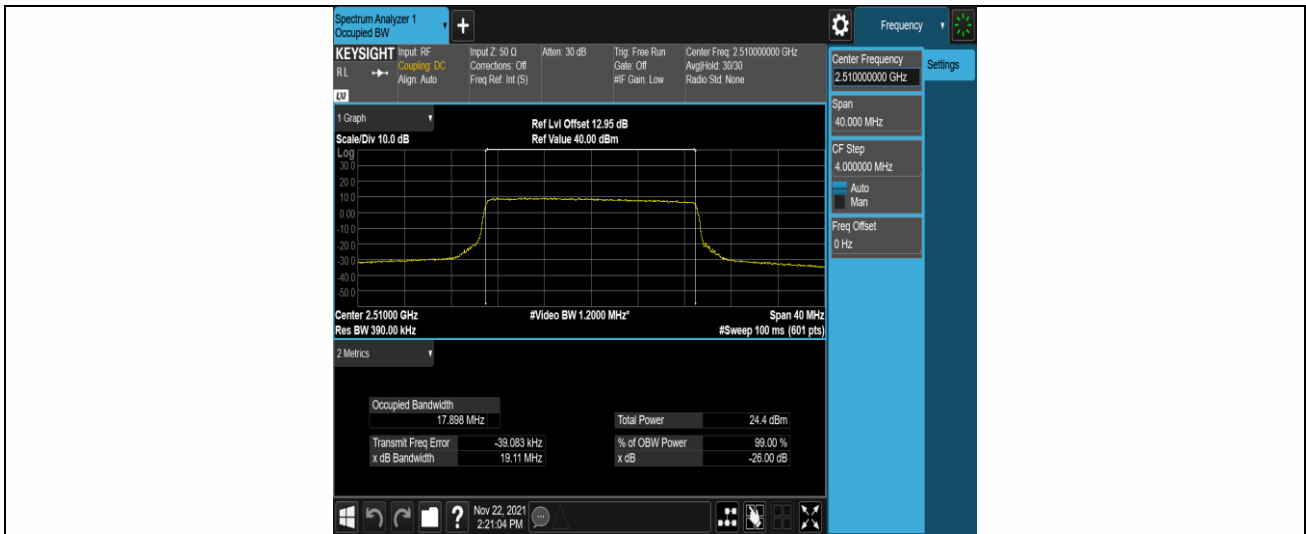

Band7-15MHz-QPSK-21375-75RB#0

Band7-15MHz-16QAM-20825-75RB#0

Band7-15MHz-16QAM-21100-75RB#0

Band7-15MHz-16QAM-21375-75RB#0

Band7-20MHz-QPSK-20850-100RB#0

Band7-20MHz-QPSK-21100-100RB#0

Band7-20MHz-QPSK-21350-100RB#0