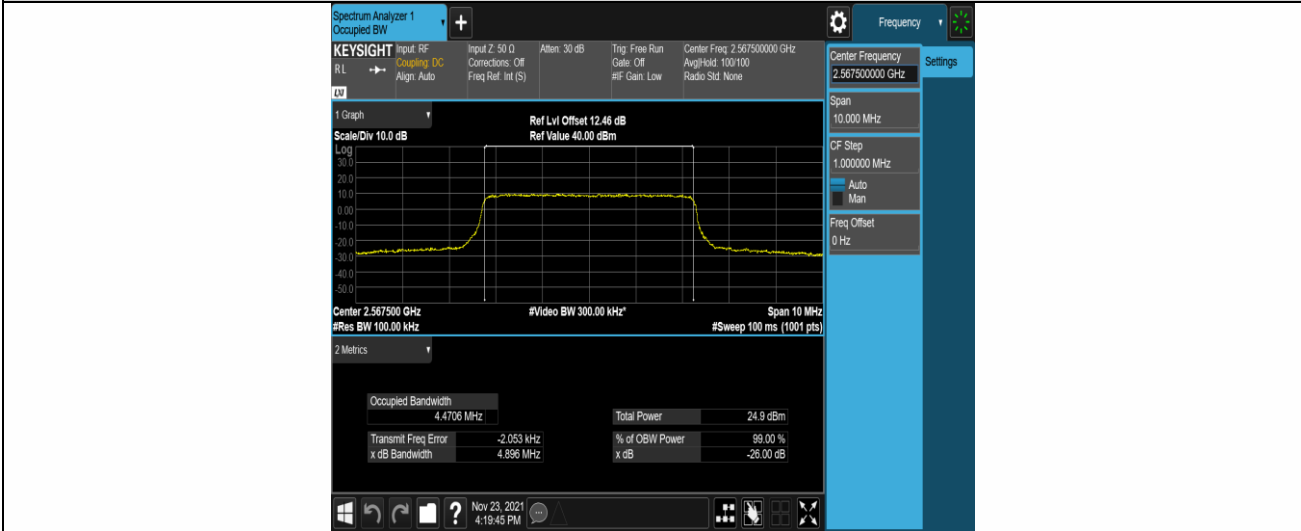

Band7-5MHz-QPSK-21425-25RB#0