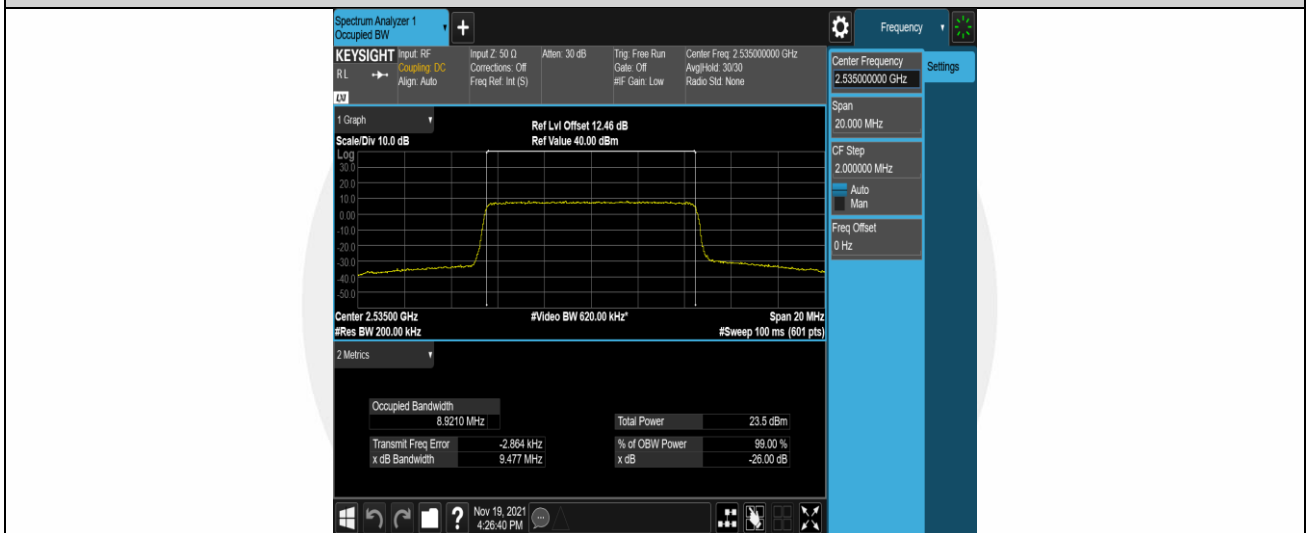

Test Graphs

Band7-5MHz-QPSK-20775-25RB#0

Band7-5MHz-QPSK-21100-25RB#0

Band7-5MHz-QPSK-21425-25RB#0

Band7-5MHz-16QAM-20775-25RB#0

Band7-5MHz-16QAM-21100-25RB#0

Band7-5MHz-16QAM-21425-25RB#0

Band7-10MHz-QPSK-20800-50RB#0