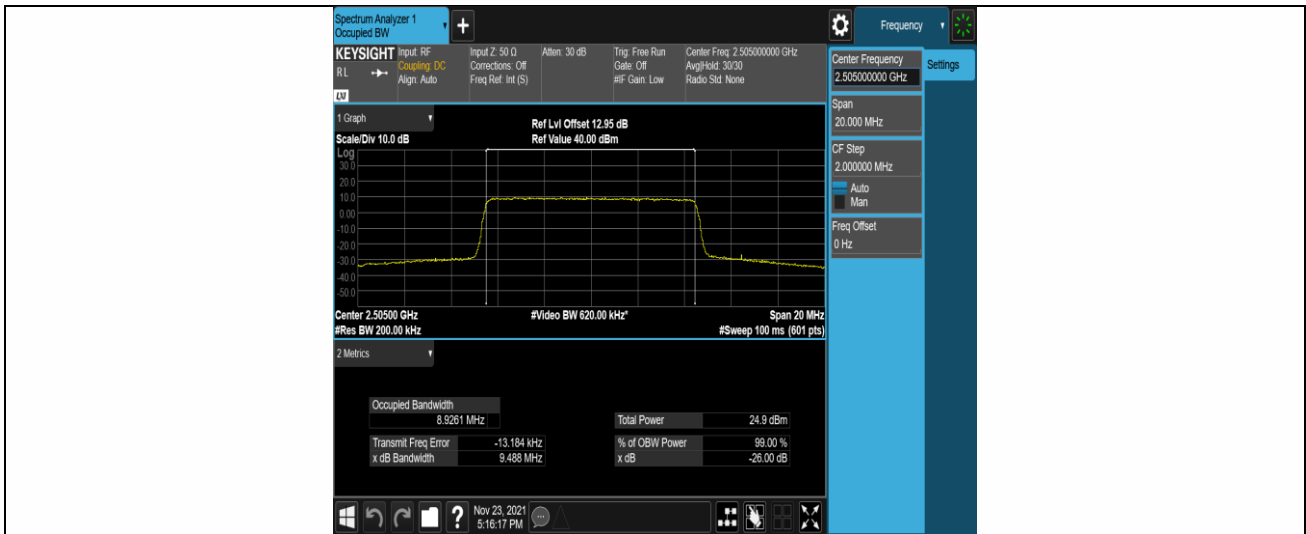

Test Graphs

Band7-5MHz-QPSK-20775-25RB#0

Band7-5MHz-QPSK-21100-25RB#0

Band7-5MHz-QPSK-21425-25RB#0

Band7-5MHz-16QAM-20775-25RB#0

Band7-5MHz-16QAM-21100-25RB#0

Band7-5MHz-16QAM-21425-25RB#0

Band7-10MHz-QPSK-20800-50RB#0