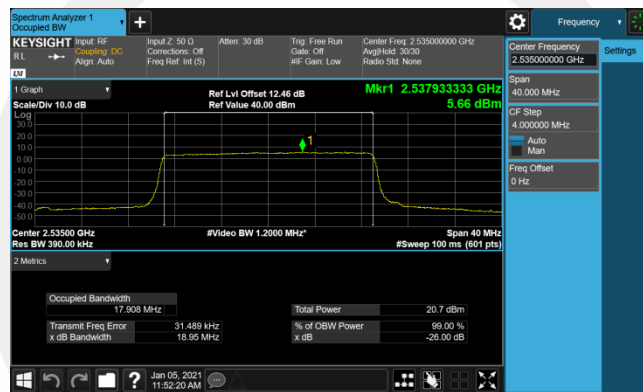

Band7-20MHz-16QAM-20850-100RB#0

Band7-20MHz-16QAM-21100-100RB#0

Band7-20MHz-16QAM-21350-100RB#0

Appendix D: Band Edge

Test Result

Band	Bandwidth	Modulation	Channel	RB Config.	Result (dBm)	Verdict
Band7	5MHz	QPSK	20775	1RB#0	-50.87,-39.98,-39.96,-11.14	PASS
Band7	5MHz	QPSK	20775	1RB#24	-52.62,-31.76,-31.76,-28.92	PASS
Band7	5MHz	QPSK	20775	25RB#0	-47.86,-38.67,-32.06,-21.89	PASS
Band7	5MHz	QPSK	21425	1RB#0	-32.20,-35.47,-54.36,-54.16	PASS
Band7	5MHz	QPSK	21425	1RB#24	-14.78,-40.36,-53.78,-52.82	PASS
Band7	5MHz	QPSK	21425	25RB#0	-23.19,-29.13,-43.18,-46.83	PASS
Band7	5MHz	16QAM	20775	1RB#0	-52.12,-41.10,-41.10,-11.75	PASS
Band7	5MHz	16QAM	20775	1RB#24	-52.84,-32.17,-32.17,-29.64	PASS
Band7	5MHz	16QAM	20775	25RB#0	-47.44,-41.63,-33.08,-22.95	PASS
Band7	5MHz	16QAM	21425	1RB#0	-33.22,-34.00,-54.44,-54.29	PASS
Band7	5MHz	16QAM	21425	1RB#24	-15.24,-40.10,-53.66,-50.14	PASS
Band7	5MHz	16QAM	21425	25RB#0	-23.06,-29.00,-44.18,-47.12	PASS
Band7	10MHz	QPSK	20800	1RB#0	-47.36,-38.96,-39.92,-23.74	PASS
Band7	10MHz	QPSK	20800	1RB#49	-49.81,-30.77,-44.89,-41.13	PASS
Band7	10MHz	QPSK	20800	50RB#0	-48.52,-39.14,-36.18,-32.96	PASS
Band7	10MHz	QPSK	21400	1RB#0	-44.69,-47.19,-33.56,-50.62	PASS
Band7	10MHz	QPSK	21400	1RB#49	-26.64,-39.37,-39.71,-51.04	PASS
Band7	10MHz	QPSK	21400	50RB#0	-30.64,-32.82,-37.95,-46.30	PASS
Band7	15MHz	QPSK	20825	1RB#0	-37.28,-37.07,-21.14,-10.95	PASS
Band7	15MHz	QPSK	20825	1RB#74	-25.33,-40.21,-29.73,-30.98	PASS
Band7	15MHz	QPSK	20825	75RB#0	-38.68,-35.24,-28.77,-22.76	PASS
Band7	15MHz	QPSK	21375	1RB#0	-35.20,-37.74,-31.80,-50.11	PASS
Band7	15MHz	QPSK	21375	1RB#74	-14.41,-25.55,-35.74,-50.14	PASS
Band7	15MHz	QPSK	21375	75RB#0	-24.98,-29.14,-34.48,-44.20	PASS
Band7	20MHz	QPSK	20850	1RB#0	-38.85,-33.84,-23.74,-13.62	PASS
Band7	20MHz	QPSK	20850	1RB#99	-23.48,-39.17,-34.71,-29.03	PASS
Band7	20MHz	QPSK	20850	100RB#0	-34.05,-32.91,-28.71,-23.30	PASS
Band7	20MHz	QPSK	21350	1RB#0	-34.94,-39.99,-30.86,-49.44	PASS
Band7	20MHz	QPSK	21350	1RB#99	-15.55,-27.53,-33.72,-49.35	PASS
Band7	20MHz	QPSK	21350	100RB#0	-26.10,-31.25,-34.99,-47.26	PASS