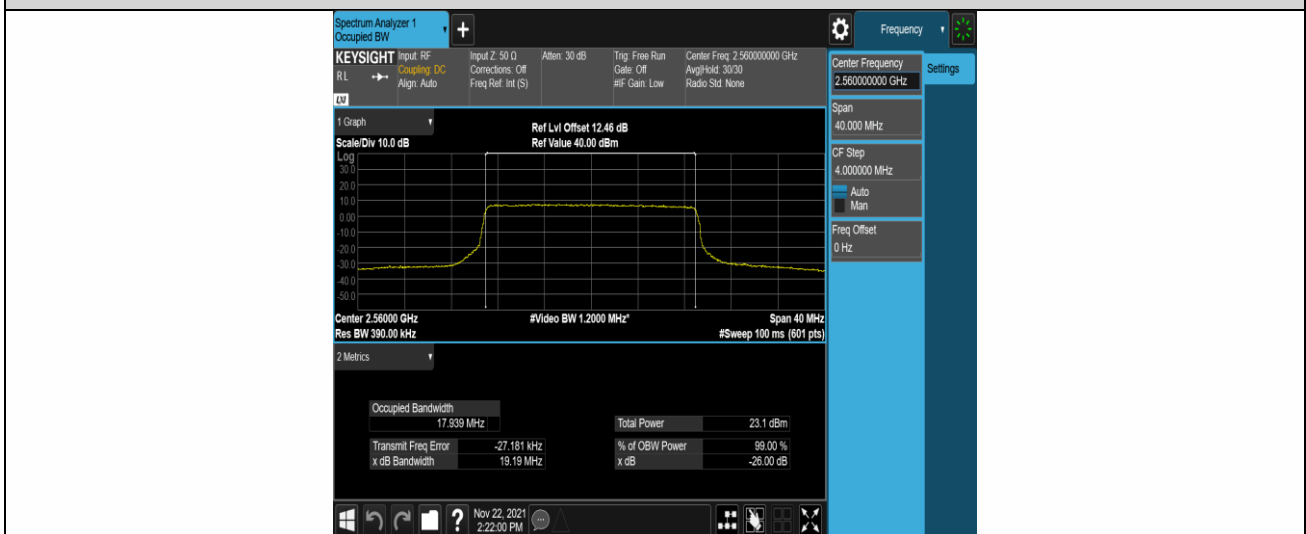

Band7-15MHz-QPSK-21375-75RB#0

Band7-15MHz-16QAM-20825-75RB#0

Band7-15MHz-16QAM-21100-75RB#0

Band7-15MHz-16QAM-21375-75RB#0

Band7-20MHz-QPSK-20850-100RB#0

Band7-20MHz-QPSK-21100-100RB#0

Band7-20MHz-QPSK-21350-100RB#0