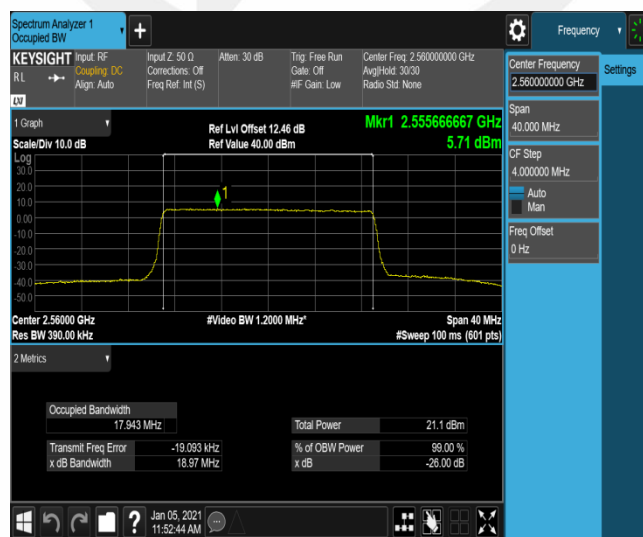

Band7-20MHz-16QAM-21350-100RB#0