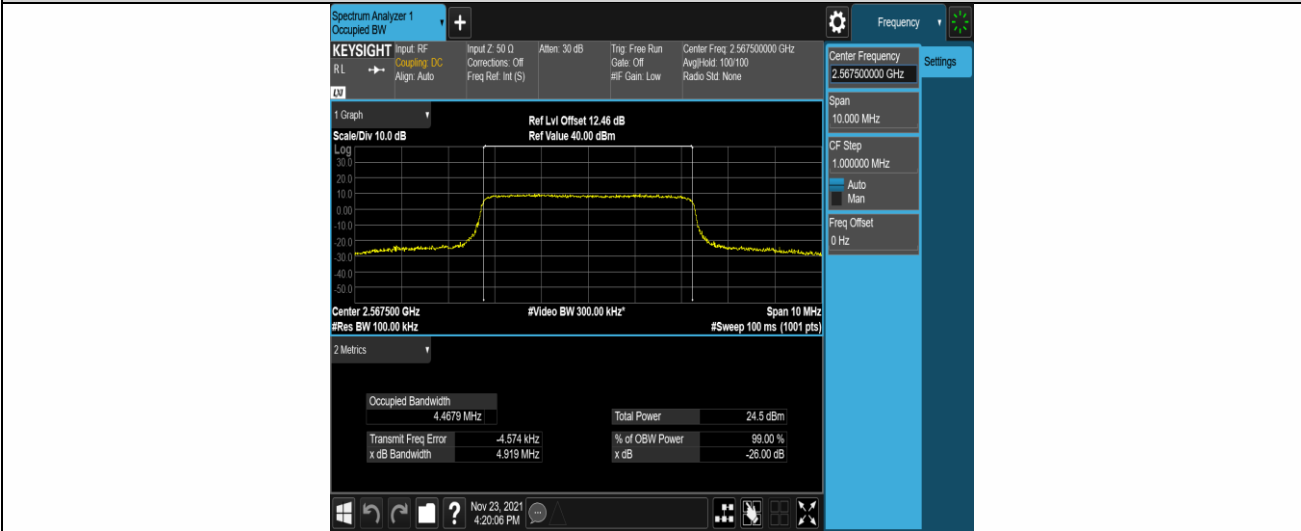

Test Graphs

Band7-5MHz-QPSK-20775-25RB#0

Band7-5MHz-QPSK-21100-25RB#0

Band7-5MHz-QPSK-21425-25RB#0

Band7-5MHz-16QAM-20775-25RB#0

Band7-5MHz-16QAM-21100-25RB#0

Band7-5MHz-16QAM-21425-25RB#0

Band7-10MHz-QPSK-20800-50RB#0