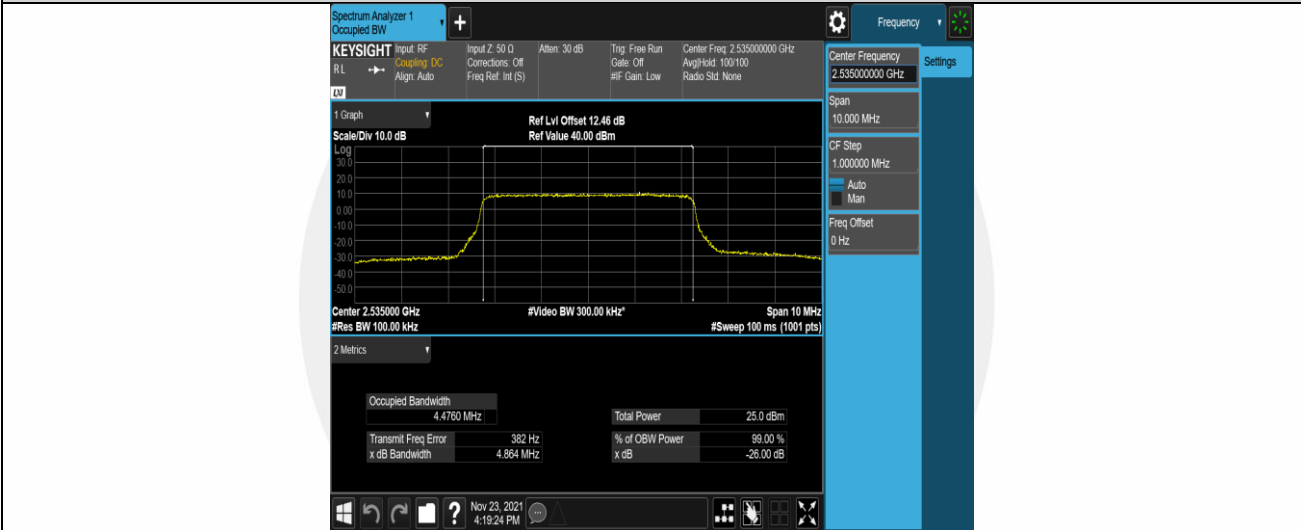

Test Graphs

Band7-5MHz-QPSK-20775-25RB#0

Band7-5MHz-QPSK-21100-25RB#0

Band7-5MHz-QPSK-21425-25RB#0

Band7-5MHz-16QAM-20775-25RB#0

Band7-5MHz-16QAM-21100-25RB#0

Band7-5MHz-16QAM-21425-25RB#0

Band7-10MHz-QPSK-20800-50RB#0