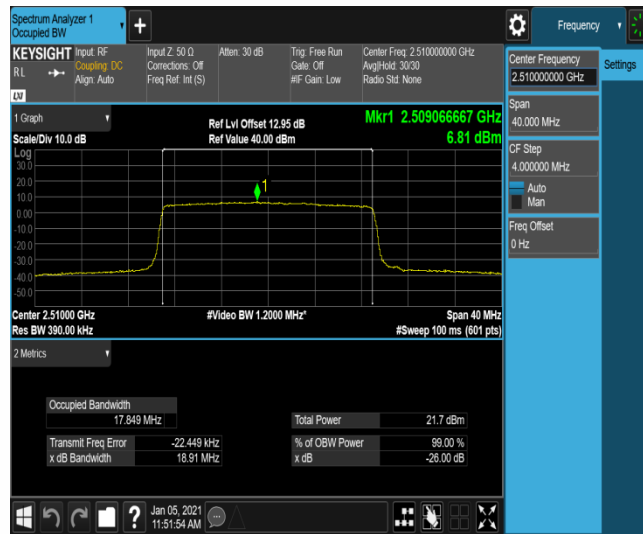

Band7-20MHz-16QAM-20850-100RB#0

Band7-20MHz-16QAM-21100-100RB#0

Band7-20MHz-16QAM-21350-100RB#0

Appendix D: Band Edge

Test Result

Band	Bandwidth	Modulation	Channel	RB Config.	Result (dBm)	Verdict
Band7	5MHz	QPSK	20775	1RB#0	-50.87,-39.98,-39.96,-11.14	PASS
Band7	5MHz	QPSK	20775	1RB#24	-52.62,-31.76,-31.76,-28.92	PASS
Band7	5MHz	QPSK	20775	25RB#0	-47.86,-38.67,-32.06,-21.89	PASS
Band7	5MHz	QPSK	21425	1RB#0	-32.20,-35.47,-54.36,-54.16	PASS
Band7	5MHz	QPSK	21425	1RB#24	-14.78,-40.36,-53.78,-52.82	PASS
Band7	5MHz	QPSK	21425	25RB#0	-23.19,-29.13,-43.18,-46.83	PASS
Band7	5MHz	16QAM	20775	1RB#0	-52.12,-41.10,-41.10,-11.75	PASS
Band7	5MHz	16QAM	20775	1RB#24	-52.84,-32.17,-32.17,-29.64	PASS
Band7	5MHz	16QAM	20775	25RB#0	-47.44,-41.63,-33.08,-22.95	PASS
Band7	5MHz	16QAM	21425	1RB#0	-33.22,-34.00,-54.44,-54.29	PASS
Band7	5MHz	16QAM	21425	1RB#24	-15.24,-40.10,-53.66,-50.14	PASS
Band7	5MHz	16QAM	21425	25RB#0	-23.06,-29.00,-44.18,-47.12	PASS
Band7	10MHz	QPSK	20800	1RB#0	-47.36,-38.96,-39.92,-23.74	PASS
Band7	10MHz	QPSK	20800	1RB#49	-49.81,-30.77,-44.89,-41.13	PASS
Band7	10MHz	QPSK	20800	50RB#0	-48.52,-39.14,-36.18,-32.96	PASS
Band7	10MHz	QPSK	21400	1RB#0	-44.69,-47.19,-33.56,-50.62	PASS
Band7	10MHz	QPSK	21400	1RB#49	-26.64,-39.37,-39.71,-51.04	PASS
Band7	10MHz	QPSK	21400	50RB#0	-30.64,-32.82,-37.95,-46.30	PASS
Band7	15MHz	QPSK	20825	1RB#0	-37.28,-37.07,-21.14,-10.95	PASS
Band7	15MHz	QPSK	20825	1RB#74	-25.33,-40.21,-29.73,-30.98	PASS
Band7	15MHz	QPSK	20825	75RB#0	-38.68,-35.24,-28.77,-22.76	PASS
Band7	15MHz	QPSK	21375	1RB#0	-35.20,-37.74,-31.80,-50.11	PASS
Band7	15MHz	QPSK	21375	1RB#74	-14.41,-25.55,-35.74,-50.14	PASS
Band7	15MHz	QPSK	21375	75RB#0	-24.98,-29.14,-34.48,-44.20	PASS
Band7	20MHz	QPSK	20850	1RB#0	-38.85,-33.84,-23.74,-13.62	PASS
Band7	20MHz	QPSK	20850	1RB#99	-23.48,-39.17,-34.71,-29.03	PASS
Band7	20MHz	QPSK	20850	100RB#0	-34.05,-32.91,-28.71,-23.30	PASS
Band7	20MHz	QPSK	21350	1RB#0	-34.94,-39.99,-30.86,-49.44	PASS
Band7	20MHz	QPSK	21350	1RB#99	-15.55,-27.53,-33.72,-49.35	PASS
Band7	20MHz	QPSK	21350	100RB#0	-26.10,-31.25,-34.99,-47.26	PASS