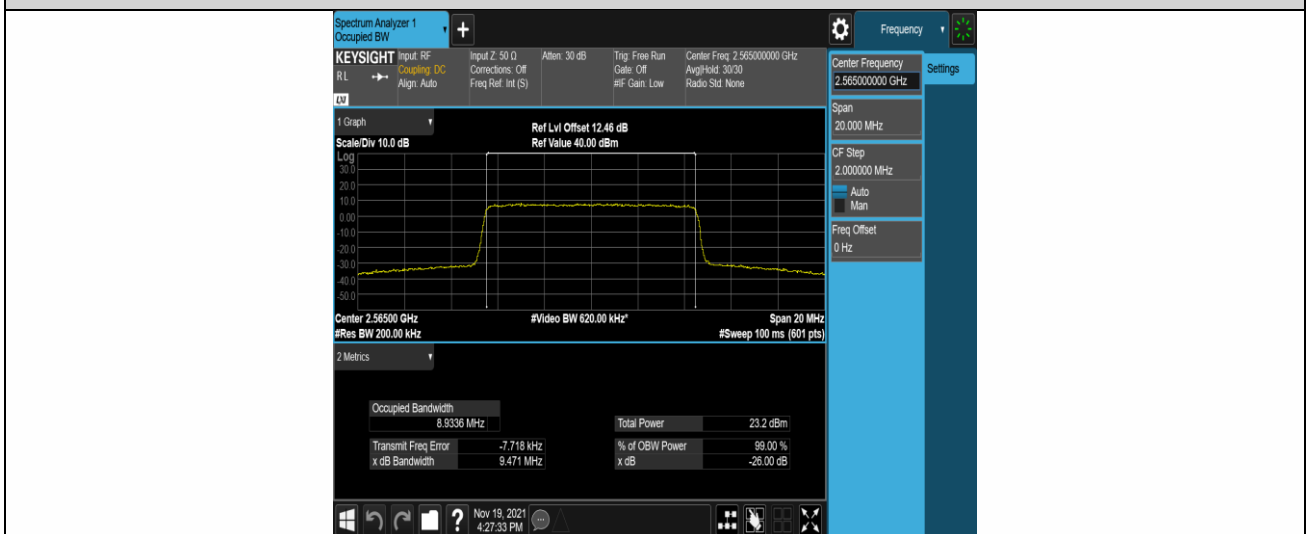

Band7-10MHz-QPSK-21400-50RB#0