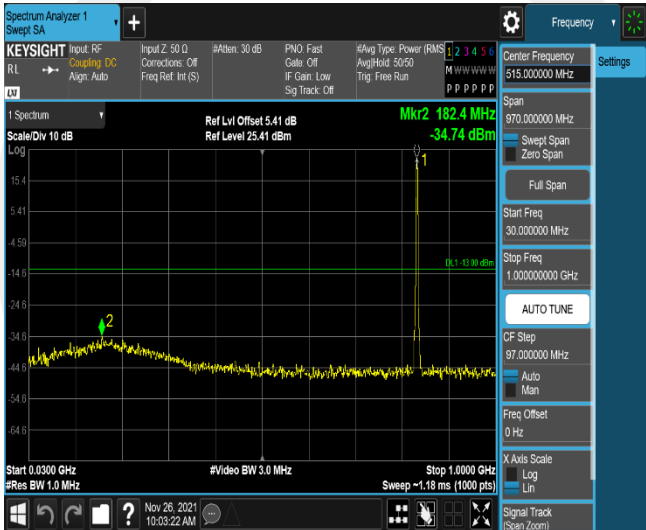

Band5-10MHz-16QAM-20600-1RB#0-Range1:30~1000MHz