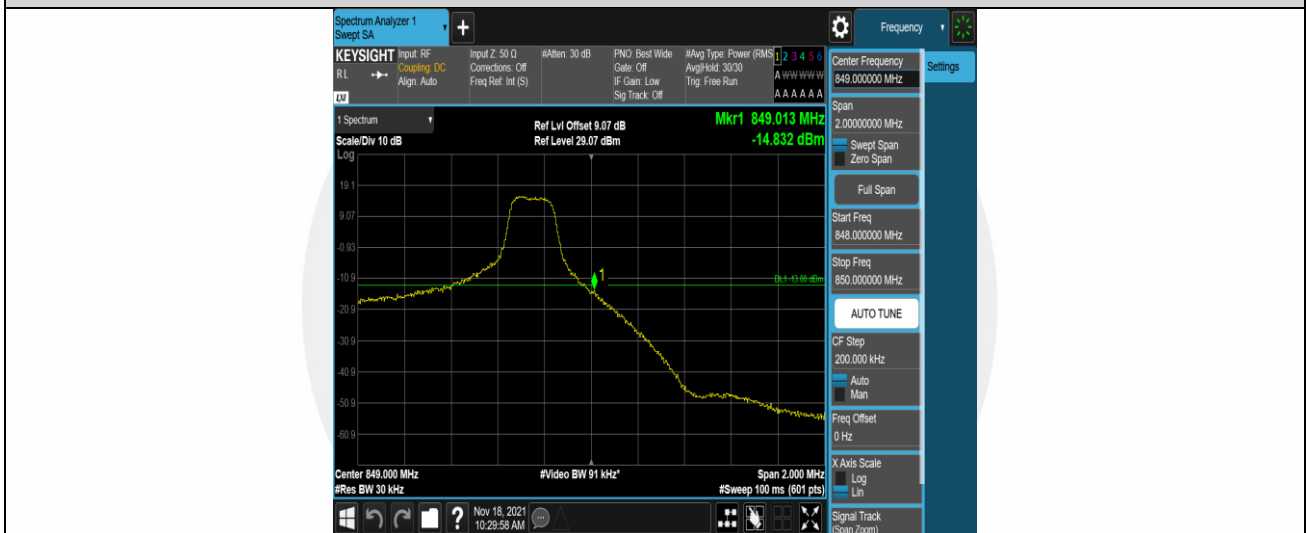

Band5-1.4MHz-16QAM-20643-1RB#5