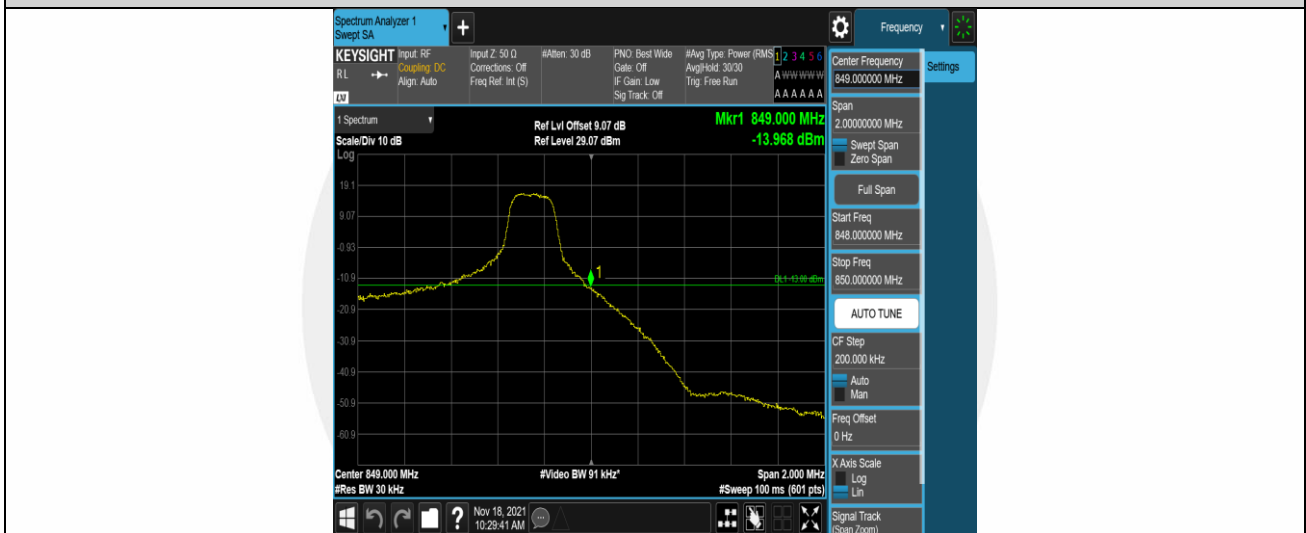

## Test Graphs

Band5-1.4MHz-QPSK-20407-1RB#0

Band5-1.4MHz-QPSK-20407-1RB#5

Band5-1.4MHz-QPSK-20407-6RB#0

Band5-1.4MHz-QPSK-20643-1RB#0

Band5-1.4MHz-QPSK-20643-1RB#5

Band5-1.4MHz-QPSK-20643-6RB#0

Band5-1.4MHz-16QAM-20407-1RB#0