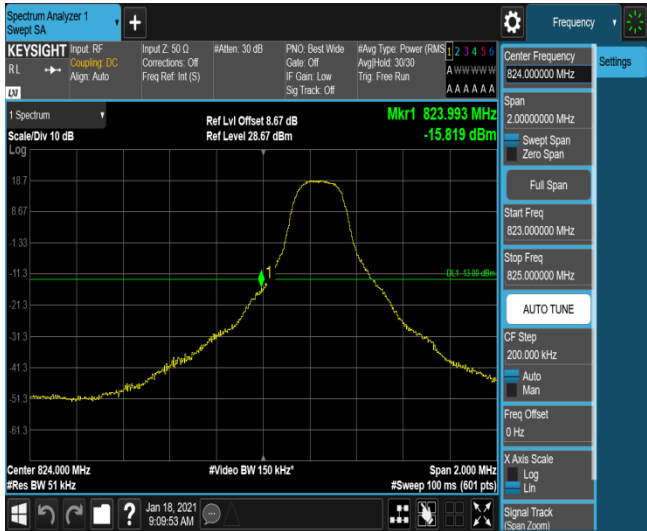

Band5-1.4MHz-16QAM-20407-1RB#5

Band5-1.4MHz-16QAM-20407-6RB#0

Band5-1.4MHz-16QAM-20643-1RB#0

Band5-1.4MHz-16QAM-20643-1RB#5

Band5-1.4MHz-16QAM-20643-6RB#0

Band5-3MHz-QPSK-20415-1RB#0

Band5-3MHz-QPSK-20415-1RB#14