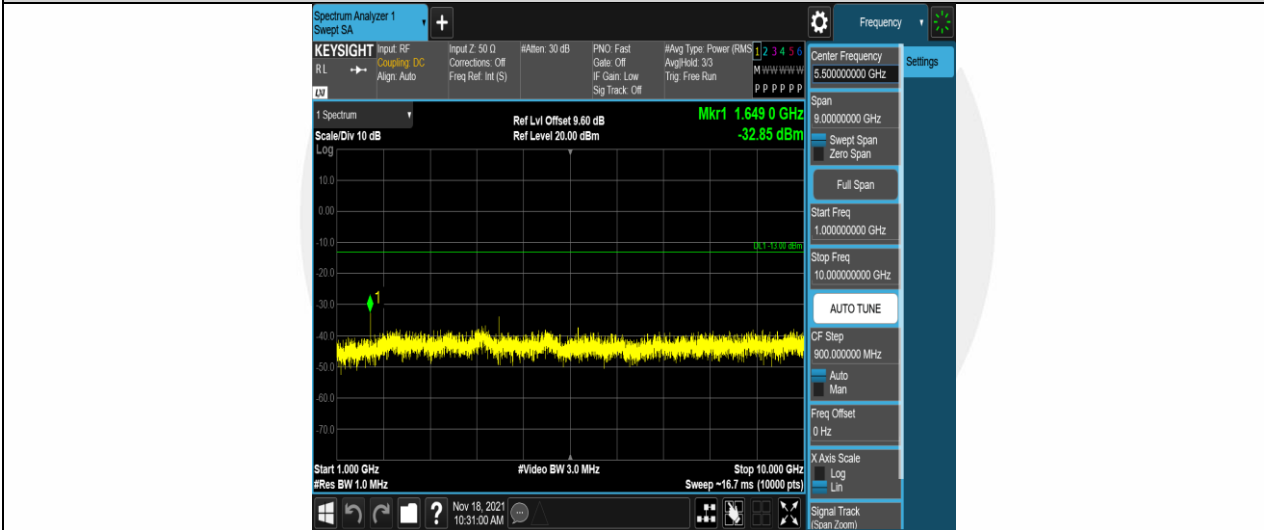

Band5-1.4MHz-QPSK-20407-1RB#0-Range2:1000~10000MHz