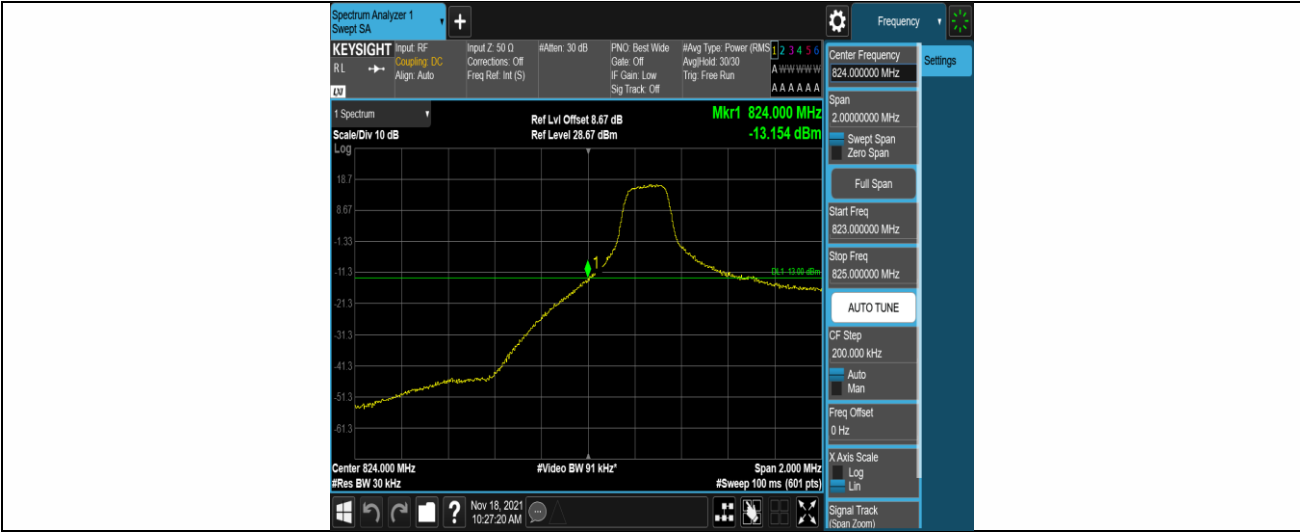

## Test Graphs

Band5-1.4MHz-QPSK-20407-1RB#0

Band5-1.4MHz-QPSK-20407-1RB#5

Band5-1.4MHz-QPSK-20407-6RB#0

Band5-1.4MHz-QPSK-20643-1RB#0

Band5-1.4MHz-QPSK-20643-1RB#5

Band5-1.4MHz-QPSK-20643-6RB#0

Band5-1.4MHz-16QAM-20407-1RB#0