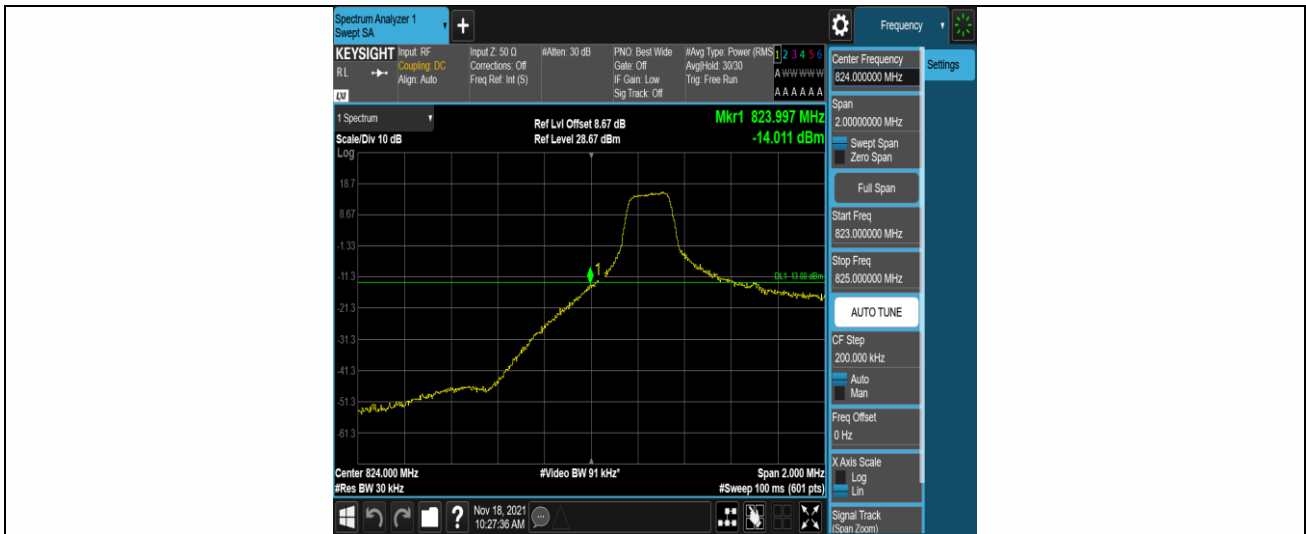

## Test Graphs

Band5-1.4MHz-QPSK-20407-1RB#0

Band5-1.4MHz-QPSK-20407-1RB#5

Band5-1.4MHz-QPSK-20407-6RB#0

Band5-1.4MHz-QPSK-20643-1RB#0

Band5-1.4MHz-QPSK-20643-1RB#5

Band5-1.4MHz-QPSK-20643-6RB#0

Band5-1.4MHz-16QAM-20407-1RB#0