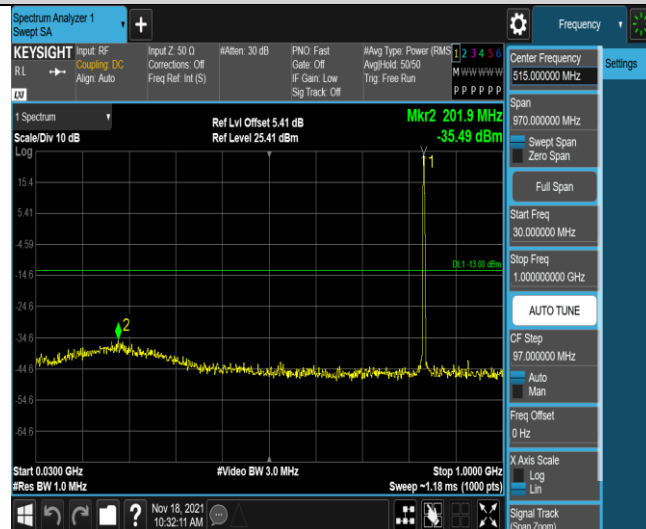

Band5-1.4MHz-QPSK-20643-1RB#0-Range1:30~1000MHz

Band5-1.4MHz-QPSK-20643-1RB#0-Range2:1000~1000MHz

Band5-1.4MHz-16QAM-20407-1RB#0-Range1:30~100MHz

Band5-1.4MHz-16QAM-20407-1RB#0-Range2:1000~10000MHz

Band5-1.4MHz-16QAM-20525-1RB#0-Range1:30~100MHz