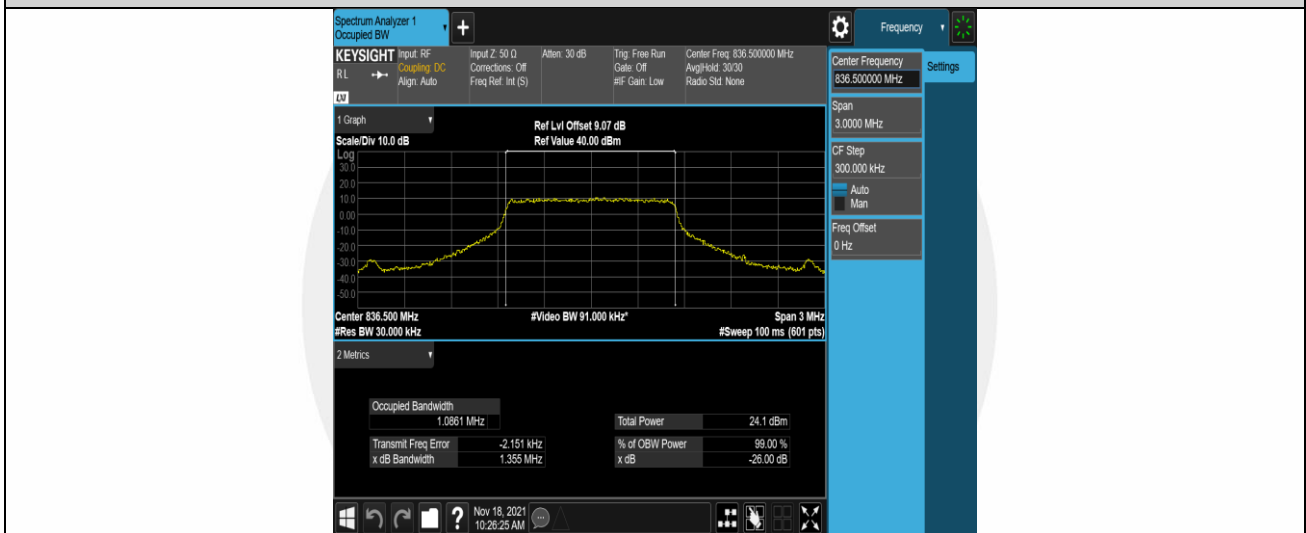

Test Graphs

Band5-1.4MHz-QPSK-20407-6RB#0

Band5-1.4MHz-QPSK-20525-6RB#0

Band5-1.4MHz-QPSK-20643-6RB#0

Band5-1.4MHz-16QAM-20407-6RB#0

Band5-1.4MHz-16QAM-20525-6RB#0

Band5-1.4MHz-16QAM-20643-6RB#0

Band5-3MHz-QPSK-20415-15RB#0