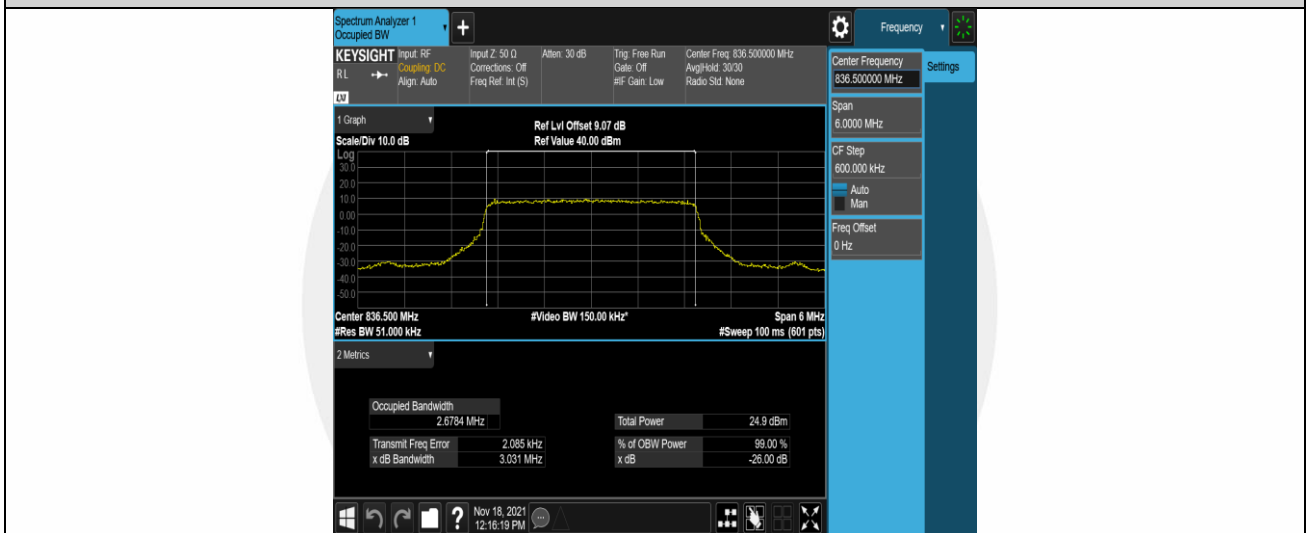

Test Graphs

Band5-1.4MHz-QPSK-20407-6RB#0

Band5-1.4MHz-QPSK-20525-6RB#0

Band5-1.4MHz-QPSK-20643-6RB#0

Band5-1.4MHz-16QAM-20407-6RB#0

Band5-1.4MHz-16QAM-20525-6RB#0

Band5-1.4MHz-16QAM-20643-6RB#0

Band5-3MHz-QPSK-20415-15RB#0