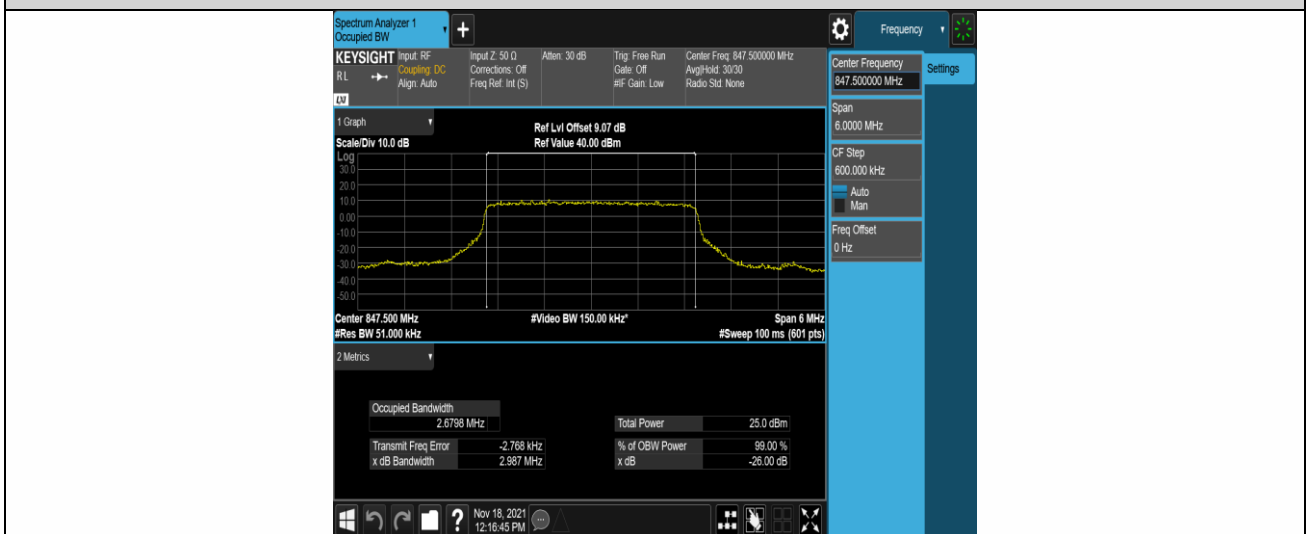

Band5-3MHz-QPSK-20635-15RB#0