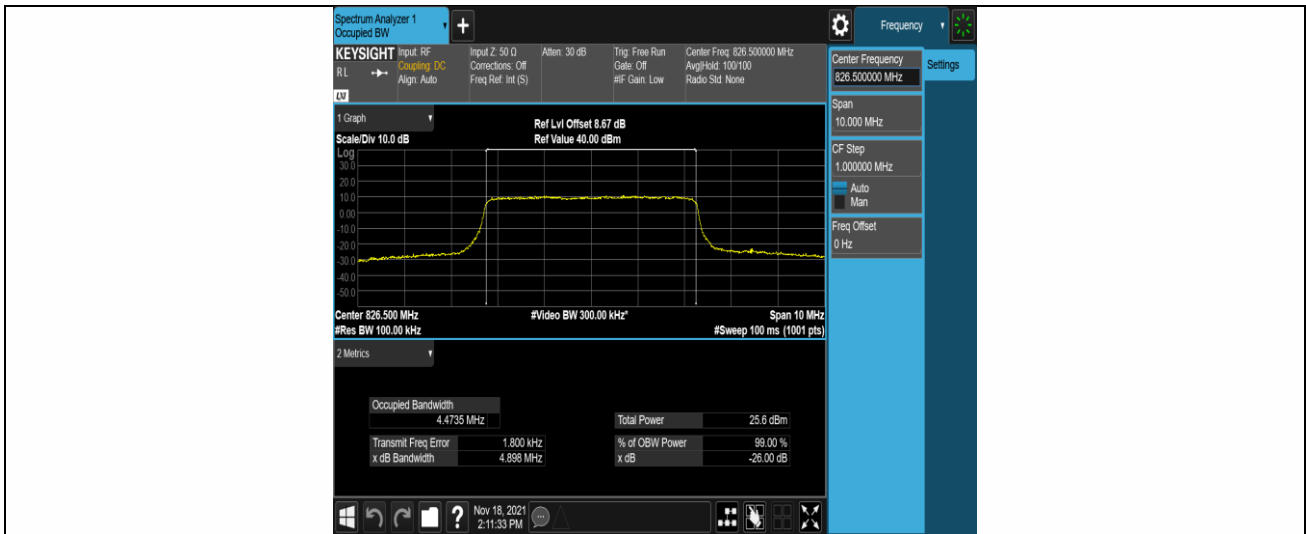

Band5-5MHz-QPSK-20425-25RB#0