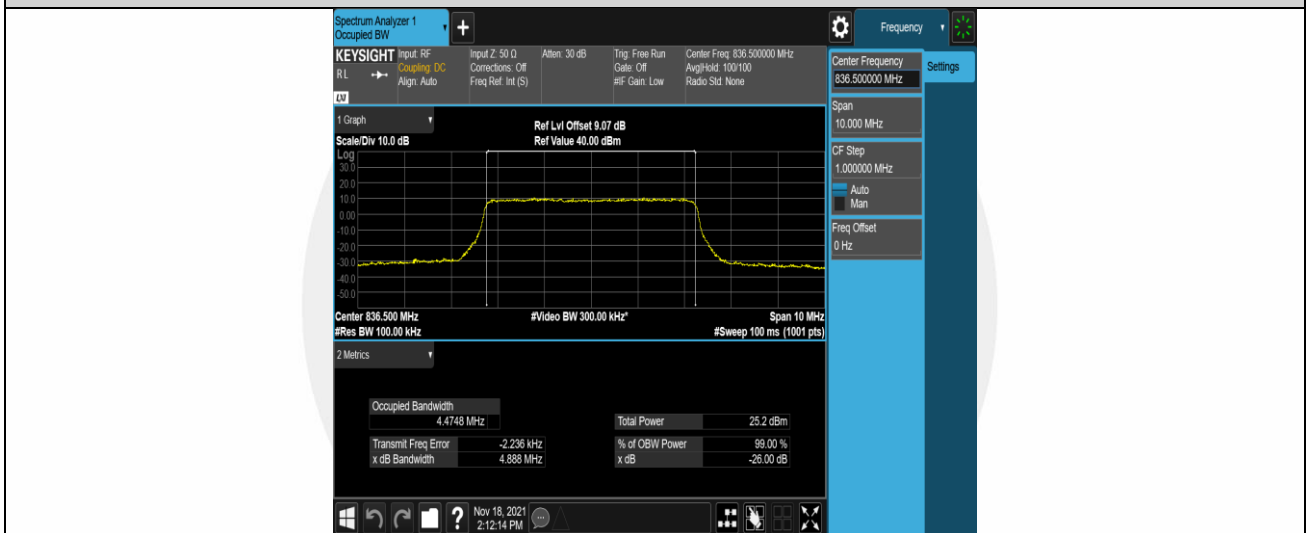

Band5-5MHz-QPSK-20525-25RB#0