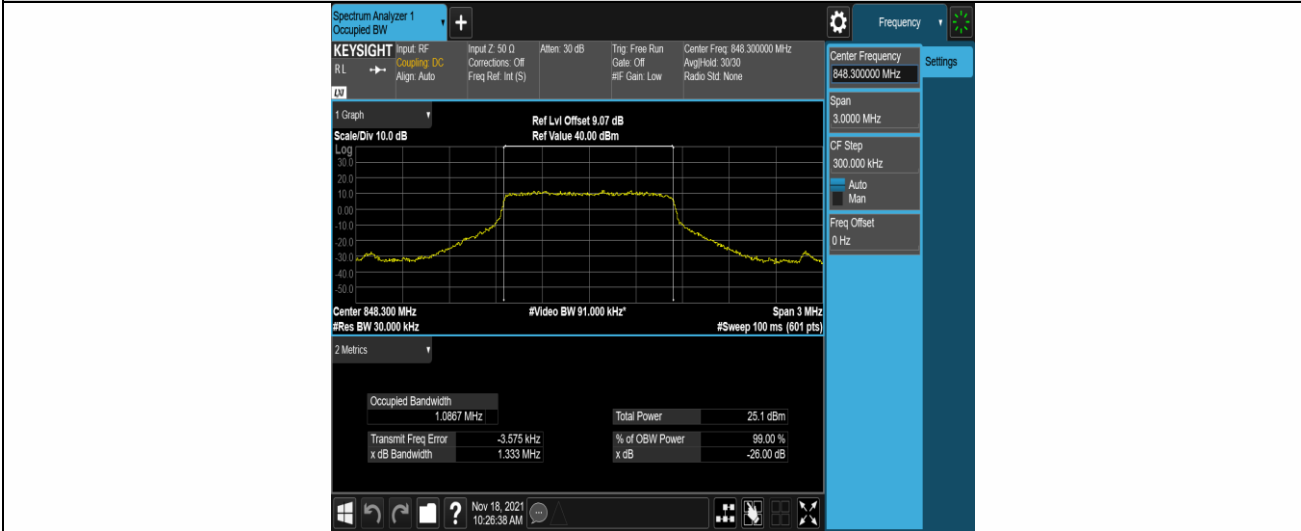

Band	Bandwidth	Modulation	Channel	RB Configuration	Occupied Bandwidth (MHz)	26dB Bandwidth (MHz)	Verdict
Band5	1.4MHz	QPSK	20407	6RB#0	1.0880	1.301	PASS
Band5	1.4MHz	QPSK	20525	6RB#0	1.0875	1.306	PASS
Band5	1.4MHz	QPSK	20643	6RB#0	1.0867	1.333	PASS
Band5	1.4MHz	16QAM	20407	6RB#0	1.0873	1.355	PASS
Band5	1.4MHz	16QAM	20525	6RB#0	1.0861	1.355	PASS
Band5	1.4MHz	16QAM	20643	6RB#0	1.0874	1.396	PASS
Band5	3MHz	QPSK	20415	15RB#0	2.6757	2.975	PASS
Band5	3MHz	QPSK	20525	15RB#0	2.6784	3.031	PASS
Band5	3MHz	QPSK	20635	15RB#0	2.6798	2.987	PASS
Band5	3MHz	16QAM	20415	15RB#0	2.6766	3.004	PASS
Band5	3MHz	16QAM	20525	15RB#0	2.6780	3.009	PASS
Band5	3MHz	16QAM	20635	15RB#0	2.6777	3.024	PASS
Band5	5MHz	QPSK	20425	25RB#0	4.4735	4.898	PASS
Band5	5MHz	QPSK	20525	25RB#0	4.4748	4.888	PASS
Band5	5MHz	QPSK	20625	25RB#0	4.4688	4.867	PASS
Band5	5MHz	16QAM	20425	25RB#0	4.4749	4.903	PASS
Band5	5MHz	16QAM	20525	25RB#0	4.4828	4.903	PASS
Band5	5MHz	16QAM	20625	25RB#0	4.4726	4.891	PASS
Band5	10MHz	QPSK	20450	50RB#0	8.9007	9.467	PASS
Band5	10MHz	QPSK	20525	50RB#0	8.9439	9.493	PASS
Band5	10MHz	QPSK	20600	50RB#0	8.9165	9.458	PASS
Band5	10MHz	16QAM	20450	50RB#0	8.9484	9.533	PASS
Band5	10MHz	16QAM	20525	50RB#0	8.9845	9.535	PASS
Band5	10MHz	16QAM	20600	50RB#0	8.9603	9.525	PASS

Test Graphs

Band5-1.4MHz-QPSK-20407-6RB#0

Band5-1.4MHz-QPSK-20525-6RB#0

Band5-1.4MHz-QPSK-20643-6RB#0

Band5-1.4MHz-16QAM-20407-6RB#0

Band5-1.4MHz-16QAM-20525-6RB#0

Band5-1.4MHz-16QAM-20643-6RB#0

Band5-3MHz-QPSK-20415-15RB#0