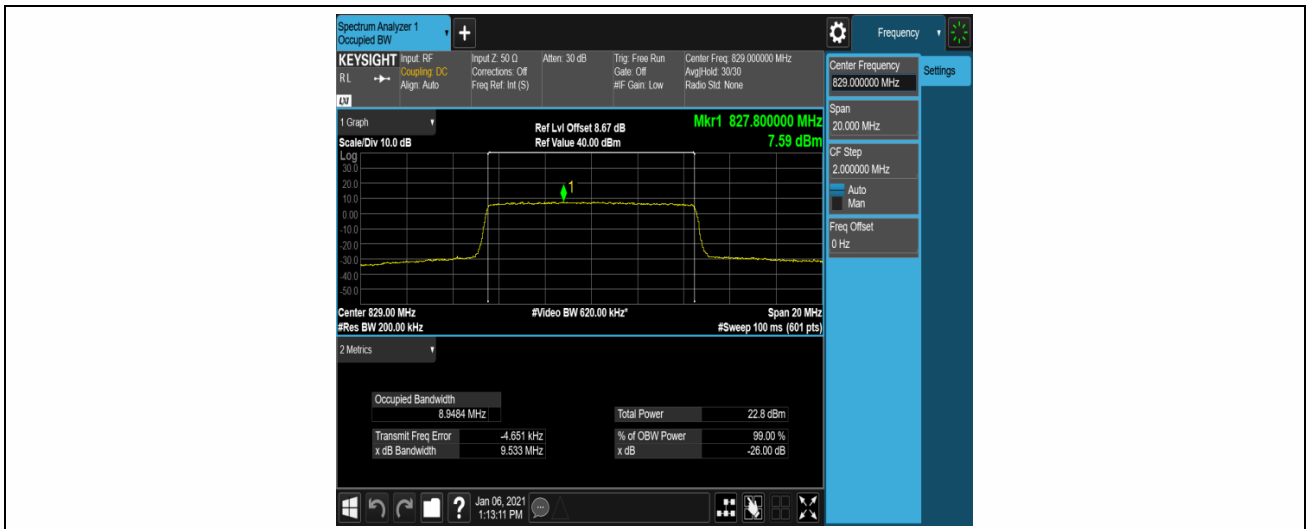

Band5-10MHz-16QAM-20450-50RB#0