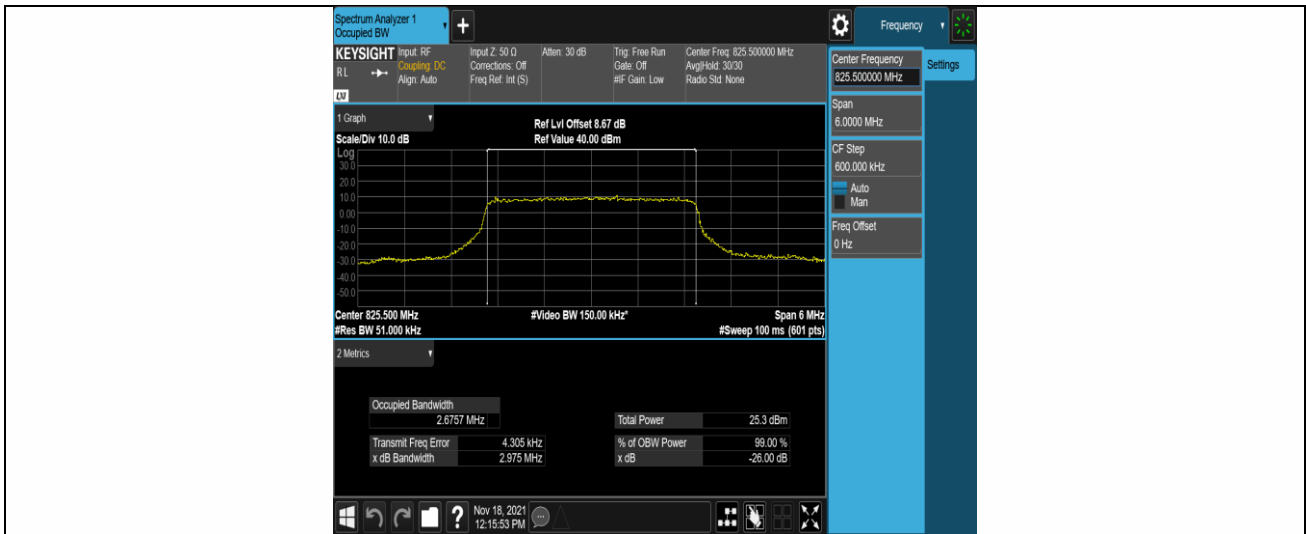

Test Graphs

Band5-1.4MHz-QPSK-20407-6RB#0

Band5-1.4MHz-QPSK-20525-6RB#0

Band5-1.4MHz-QPSK-20643-6RB#0

Band5-1.4MHz-16QAM-20407-6RB#0

Band5-1.4MHz-16QAM-20525-6RB#0

Band5-1.4MHz-16QAM-20643-6RB#0

Band5-3MHz-QPSK-20415-15RB#0