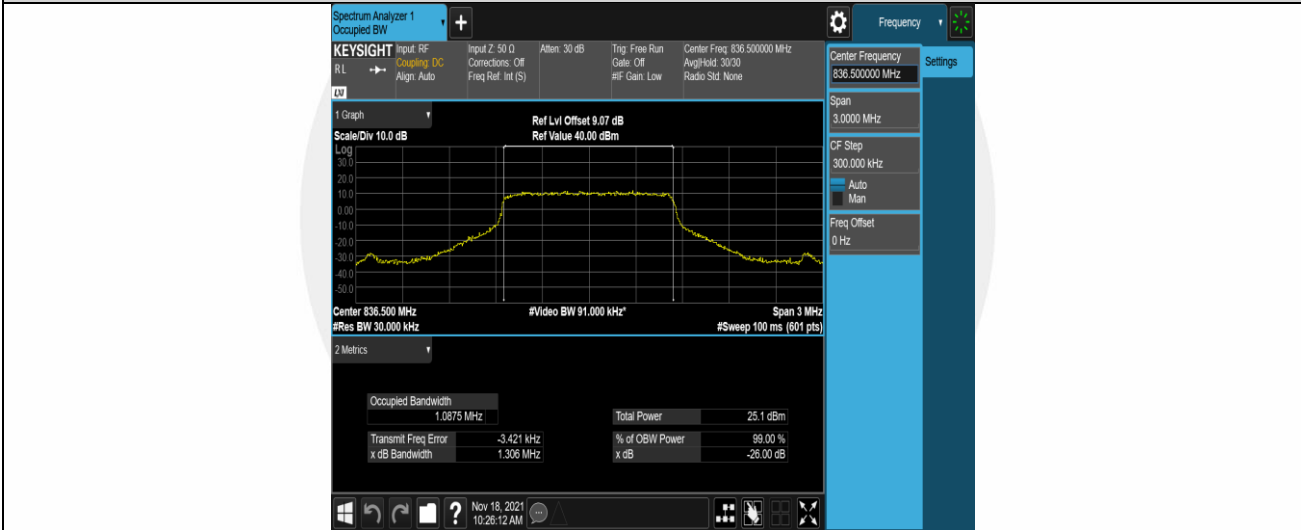

Band5-1.4MHz-QPSK-20525-6RB#0