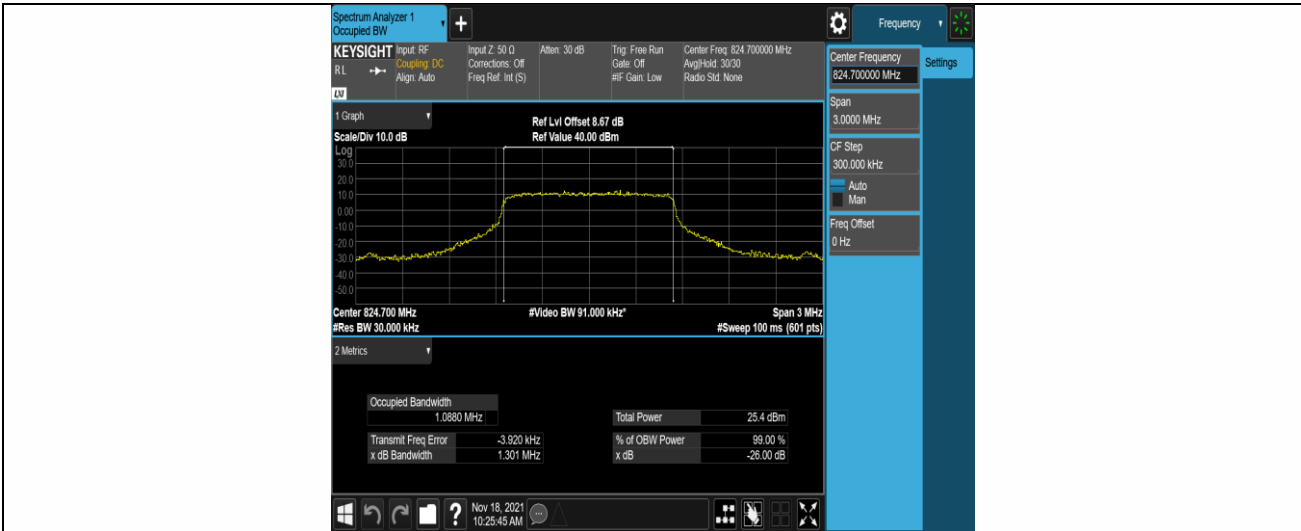

Test Graphs

Band5-1.4MHz-QPSK-20407-6RB#0