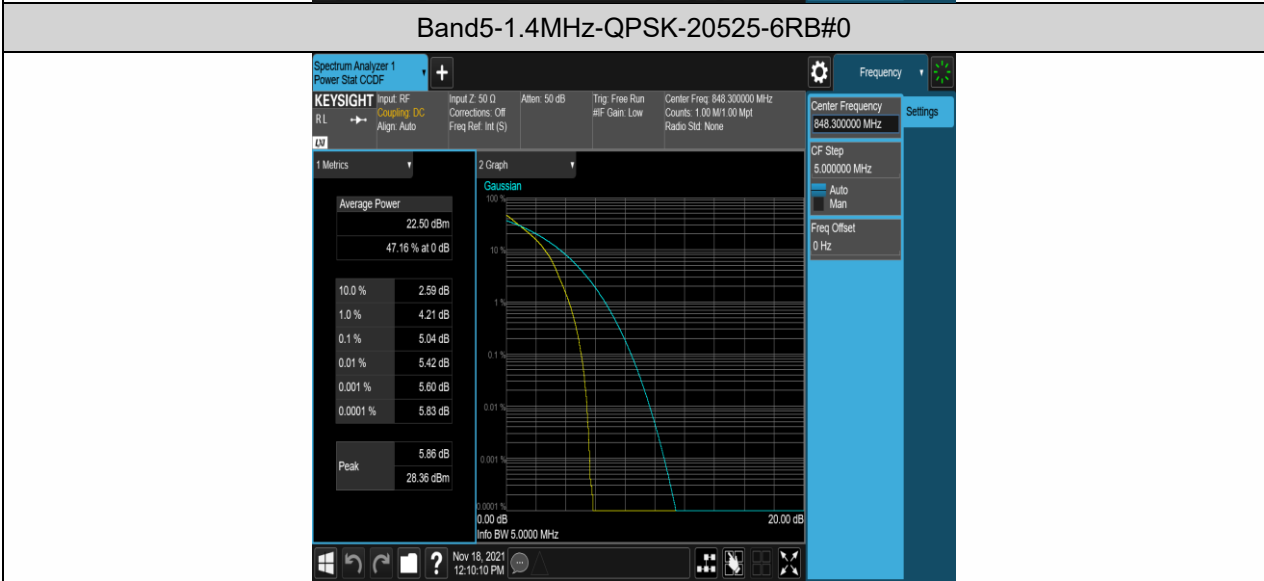

Test Graphs