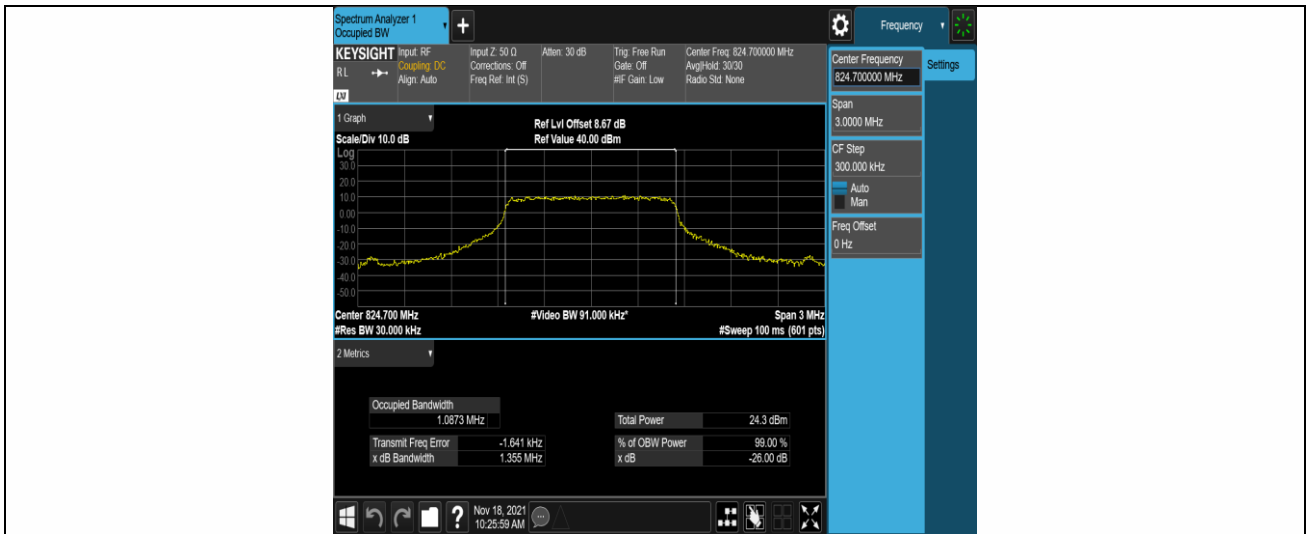

Test Graphs

Band5-1.4MHz-QPSK-20407-6RB#0

Band5-1.4MHz-QPSK-20525-6RB#0

Band5-1.4MHz-QPSK-20643-6RB#0

Band5-1.4MHz-16QAM-20407-6RB#0

Band5-1.4MHz-16QAM-20525-6RB#0

Band5-1.4MHz-16QAM-20643-6RB#0

Band5-3MHz-QPSK-20415-15RB#0