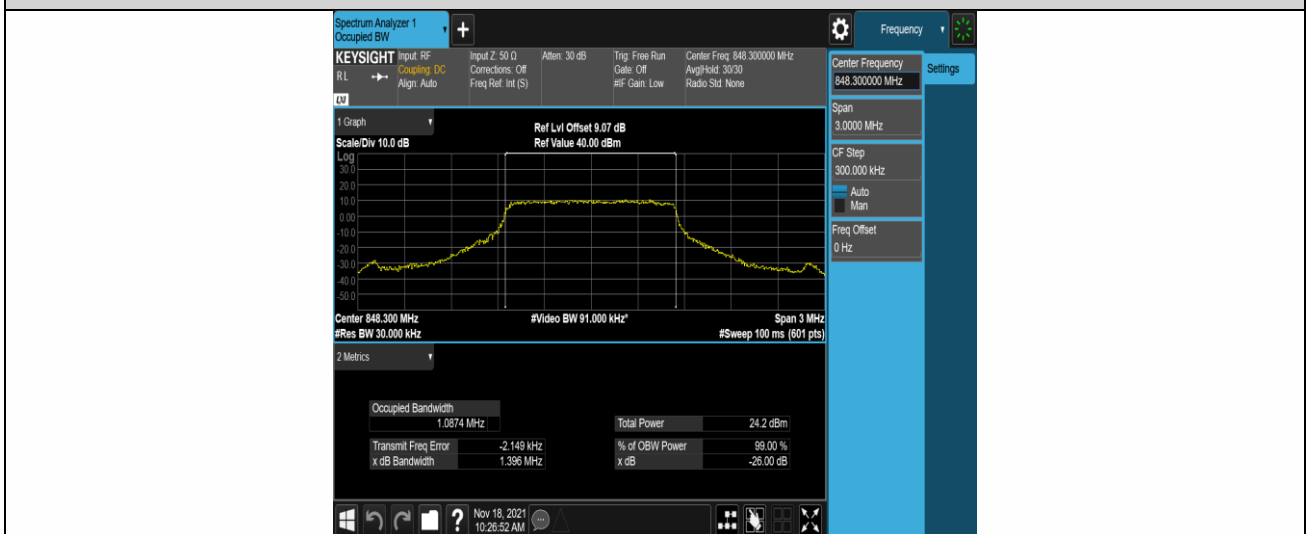

Test Graphs

Band5-1.4MHz-QPSK-20407-6RB#0

Band5-1.4MHz-QPSK-20525-6RB#0

Band5-1.4MHz-QPSK-20643-6RB#0

Band5-1.4MHz-16QAM-20407-6RB#0

Band5-1.4MHz-16QAM-20525-6RB#0

Band5-1.4MHz-16QAM-20643-6RB#0

Band5-3MHz-QPSK-20415-15RB#0