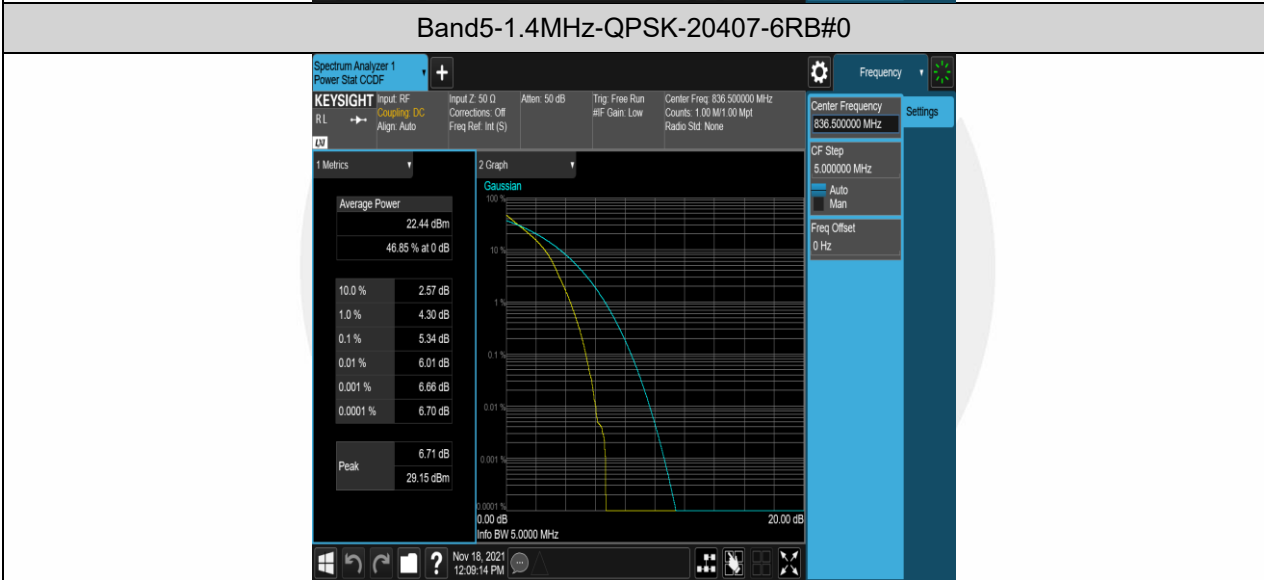

Test Graphs