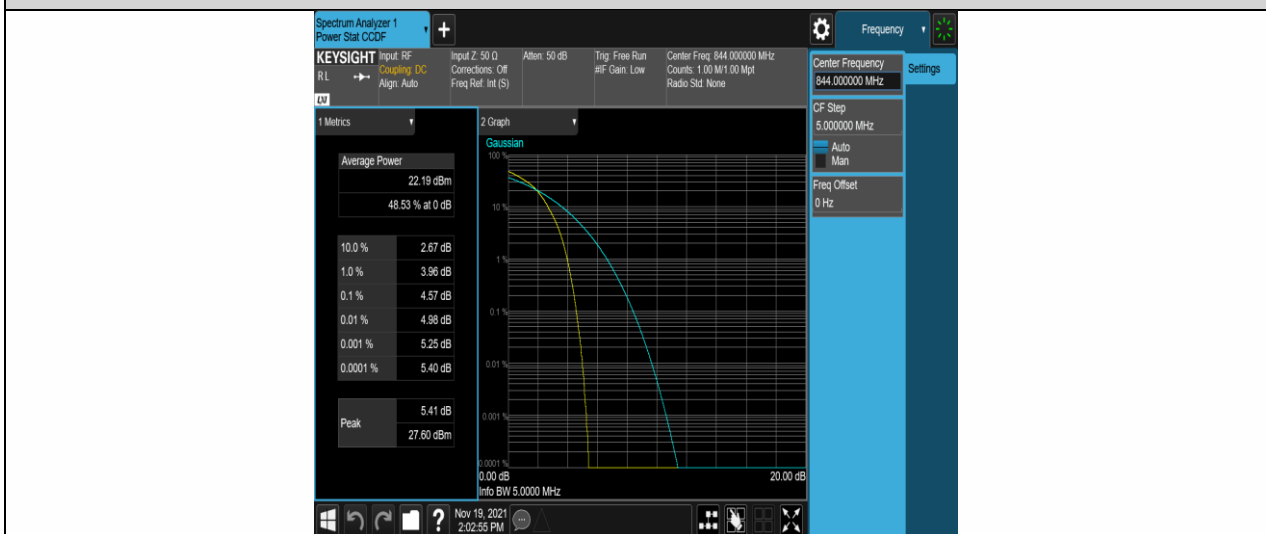

Band5-5MHz-16QAM-20625-25RB#0

Band5-10MHz-QPSK-20450-1RB#0

Band5-10MHz-QPSK-20450-50RB#0

Band5-10MHz-QPSK-20525-50RB#0

Band5-10MHz-QPSK-20600-50RB#0

Appendix C: 26dB Bandwidth and Occupied Bandwidth

Test Result