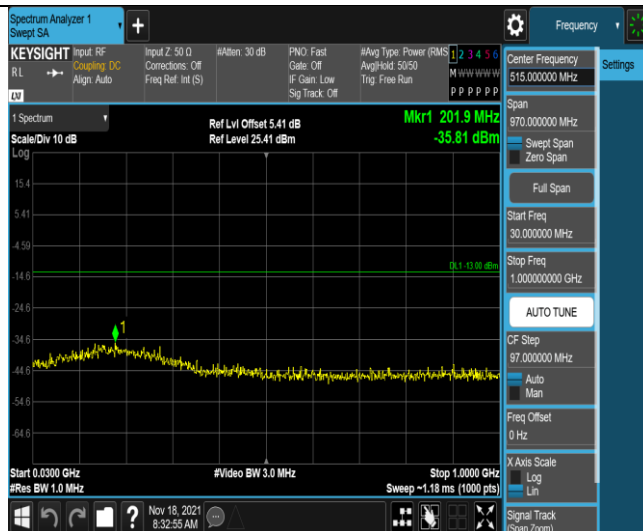

Band4-15MHz-16QAM-20025-1RB#0-Range1:30~1000MHz