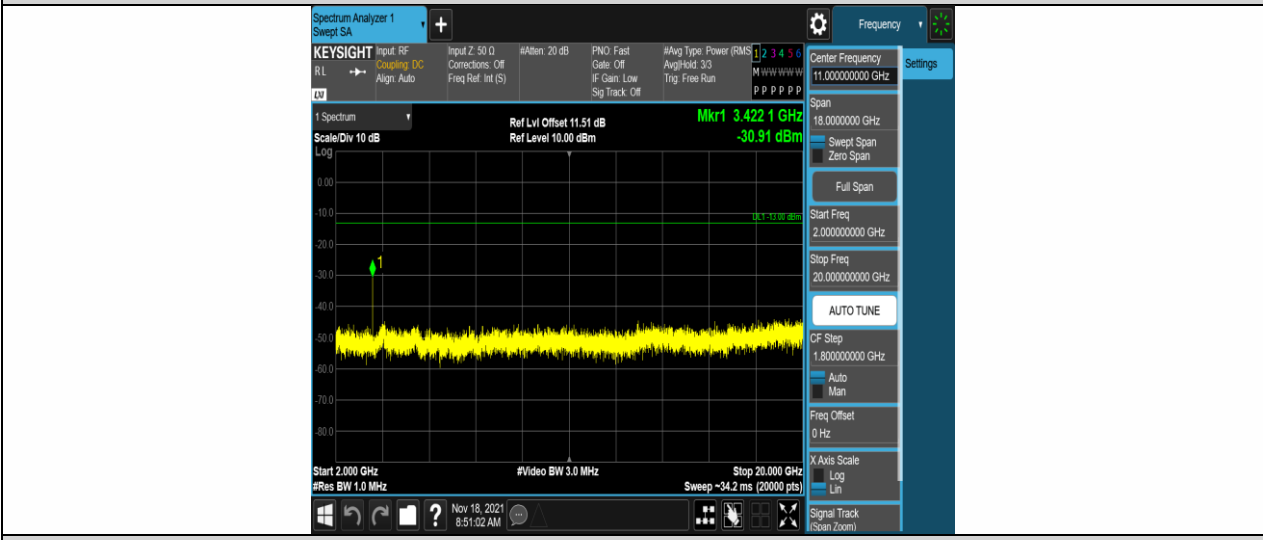

Band4-20MHz-QPSK-20050-1RB#0-Range3:2000~20000MHz