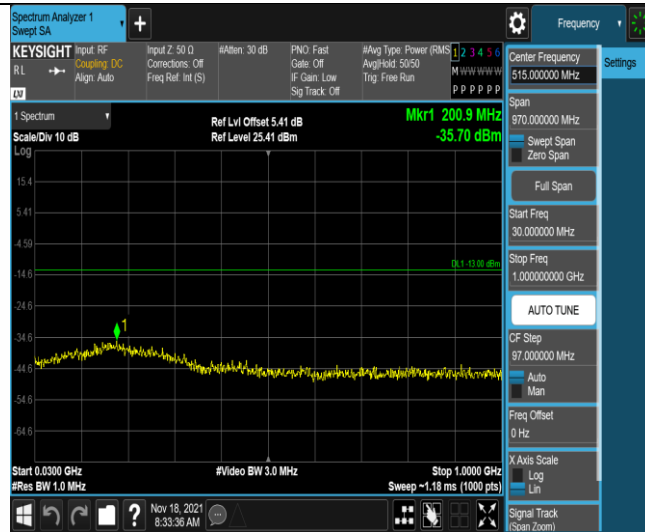

Band4-15MHz-QPSK-20175-1RB#0-Range1:130~1000MHz