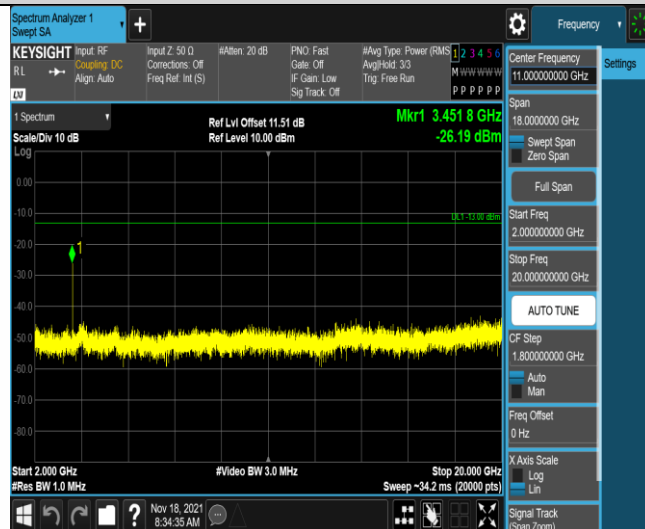

Band4-15MHz-16QAM-20175-1RB#0-Range3:2000~20000MHz