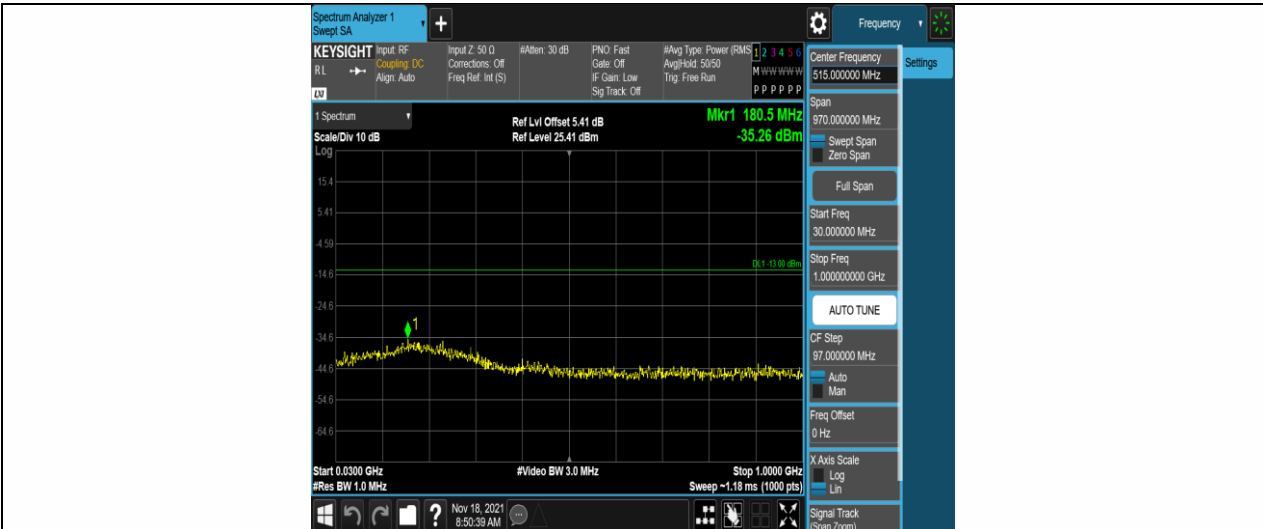

Band4-20MHz-QPSK-20050-1RB#0-Range1:130~1000MHz