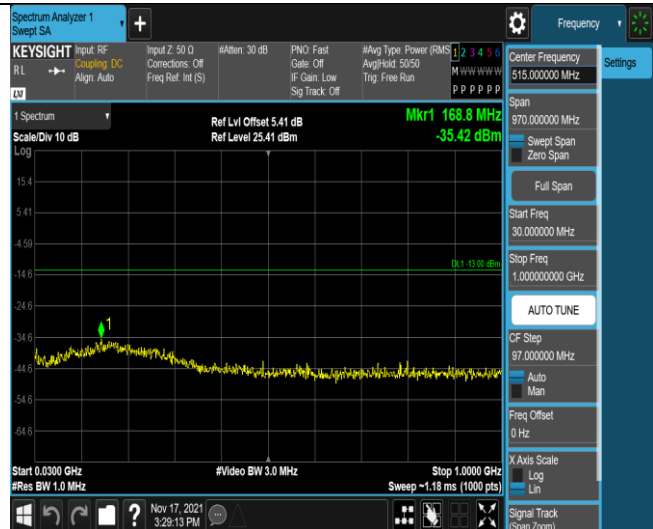

Band4-10MHz-16QAM-20175-1RB#0-Range1:30~1000MHz