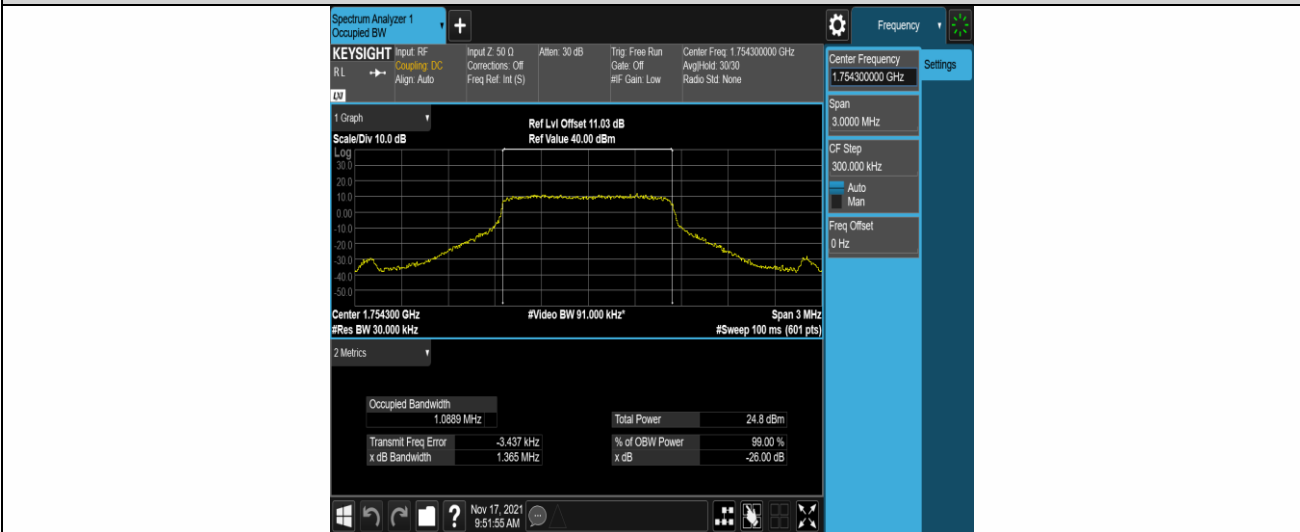

Band4	20MHz	16QAM	20050	100RB#0	17.947	19.00	PASS
Band4	20MHz	16QAM	20175	100RB#0	17.892	18.93	PASS
Band4	20MHz	16QAM	20300	100RB#0	17.99	18.98	PASS

Test Graphs

Band4-1.4MHz-QPSK-19957-6RB#0

Band4-1.4MHz-QPSK-20175-6RB#0