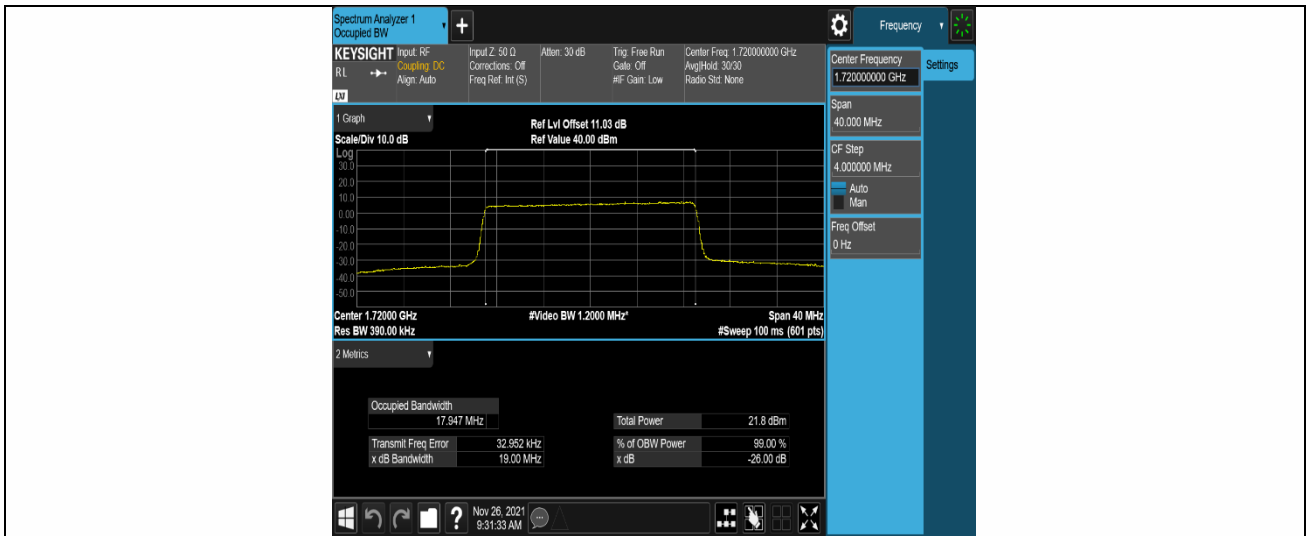

Band4-15MHz-QPSK-20325-75RB#0

Band4-15MHz-16QAM-20025-75RB#0

Band4-15MHz-16QAM-20175-75RB#0

Band4-15MHz-16QAM-20325-75RB#0

Band4-20MHz-QPSK-20050-100RB#0

Band4-20MHz-QPSK-20175-100RB#0

Band4-20MHz-QPSK-20300-100RB#0