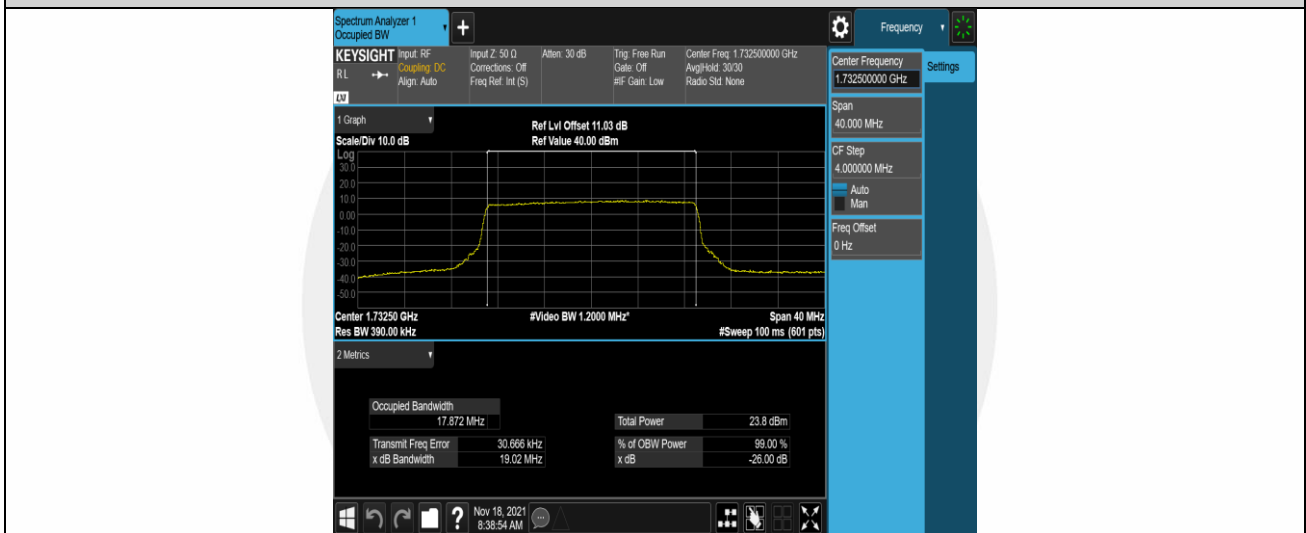

Band4-15MHz-QPSK-20325-75RB#0

Band4-15MHz-16QAM-20025-75RB#0

Band4-15MHz-16QAM-20175-75RB#0

Band4-15MHz-16QAM-20325-75RB#0

Band4-20MHz-QPSK-20050-100RB#0

Band4-20MHz-QPSK-20175-100RB#0

Band4-20MHz-QPSK-20300-100RB#0