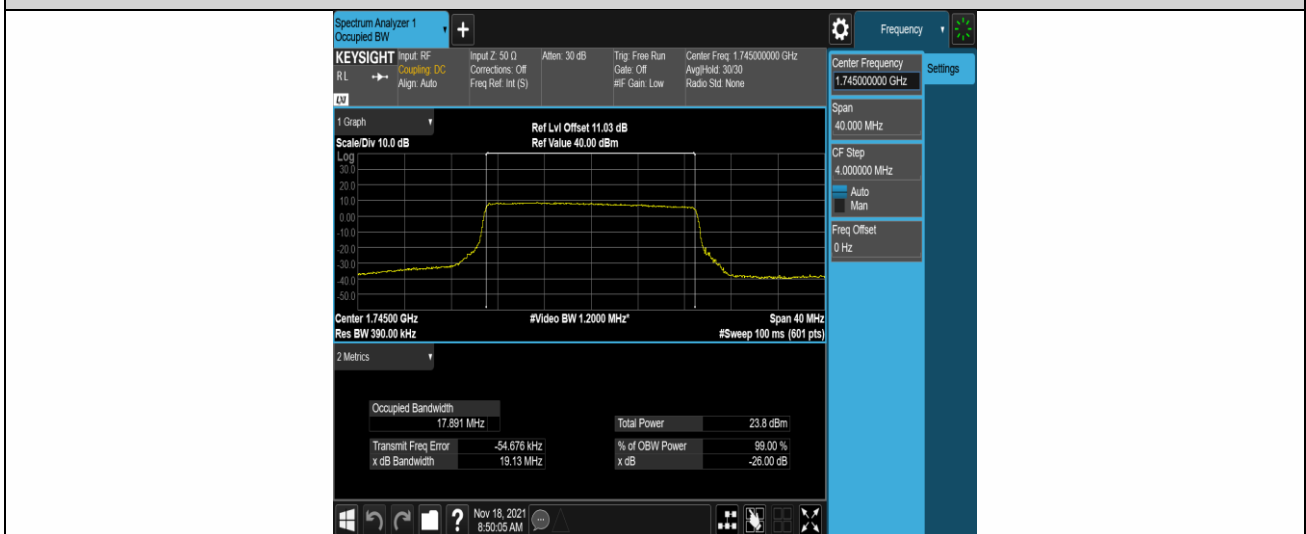

Band4-15MHz-QPSK-20325-75RB#0

Band4-15MHz-16QAM-20025-75RB#0

Band4-15MHz-16QAM-20175-75RB#0

Band4-15MHz-16QAM-20325-75RB#0

Band4-20MHz-QPSK-20050-100RB#0

Band4-20MHz-QPSK-20175-100RB#0

Band4-20MHz-QPSK-20300-100RB#0