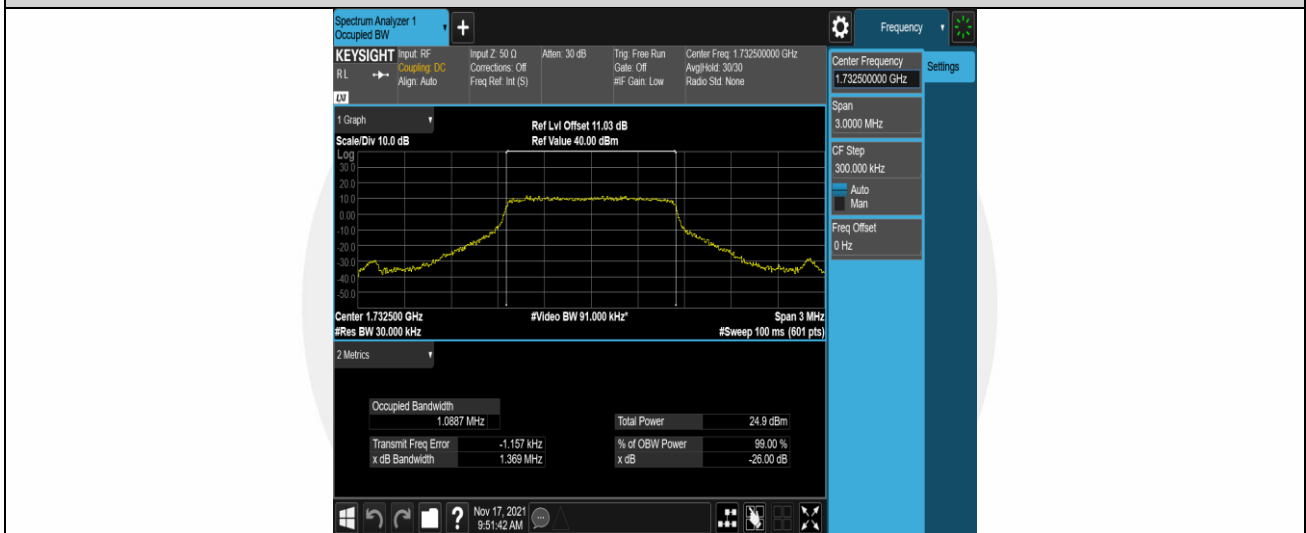

Band4-1.4MHz-16QAM-20175-6RB#0