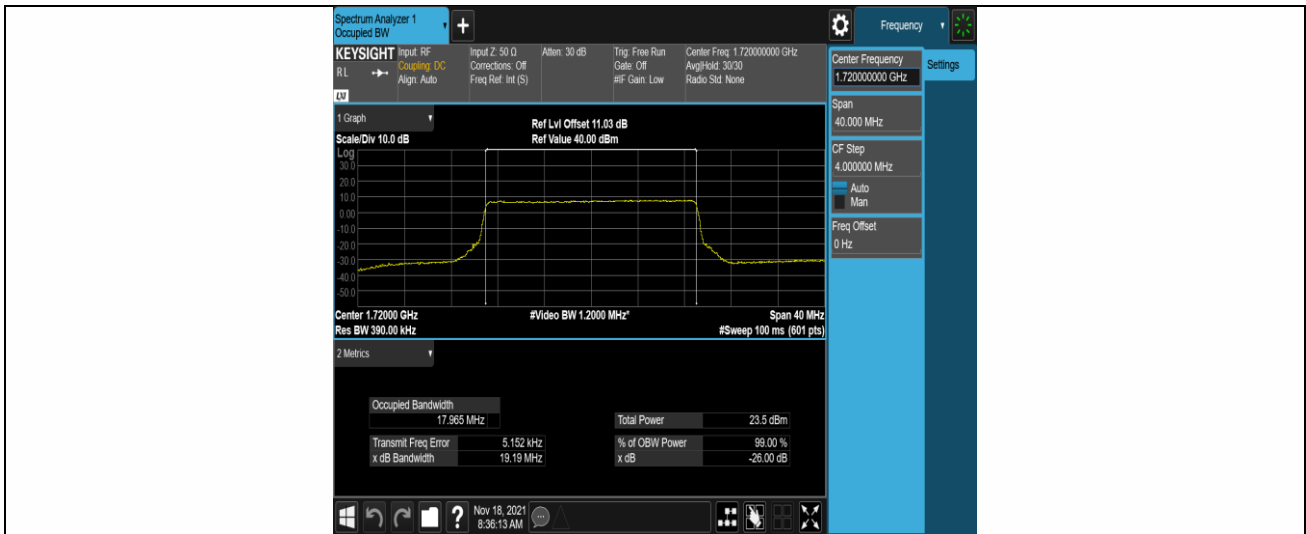

Band4-15MHz-QPSK-20325-75RB#0

Band4-15MHz-16QAM-20025-75RB#0

Band4-15MHz-16QAM-20175-75RB#0

Band4-15MHz-16QAM-20325-75RB#0

Band4-20MHz-QPSK-20050-100RB#0

Band4-20MHz-QPSK-20175-100RB#0

Band4-20MHz-QPSK-20300-100RB#0