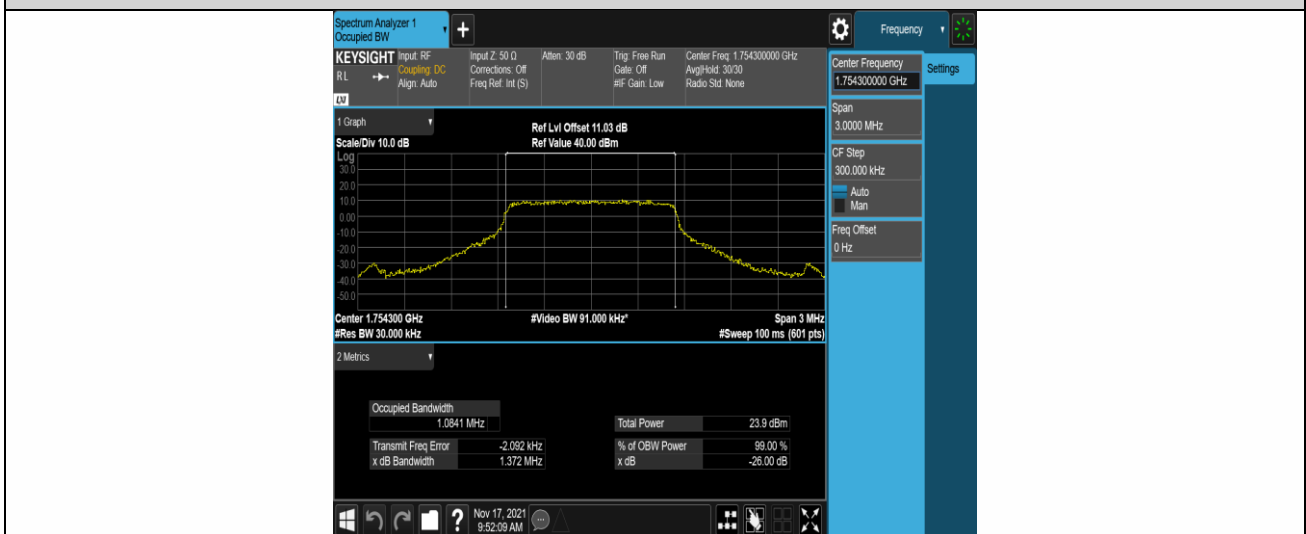

Band4-1.4MHz-16QAM-20393-6RB#0