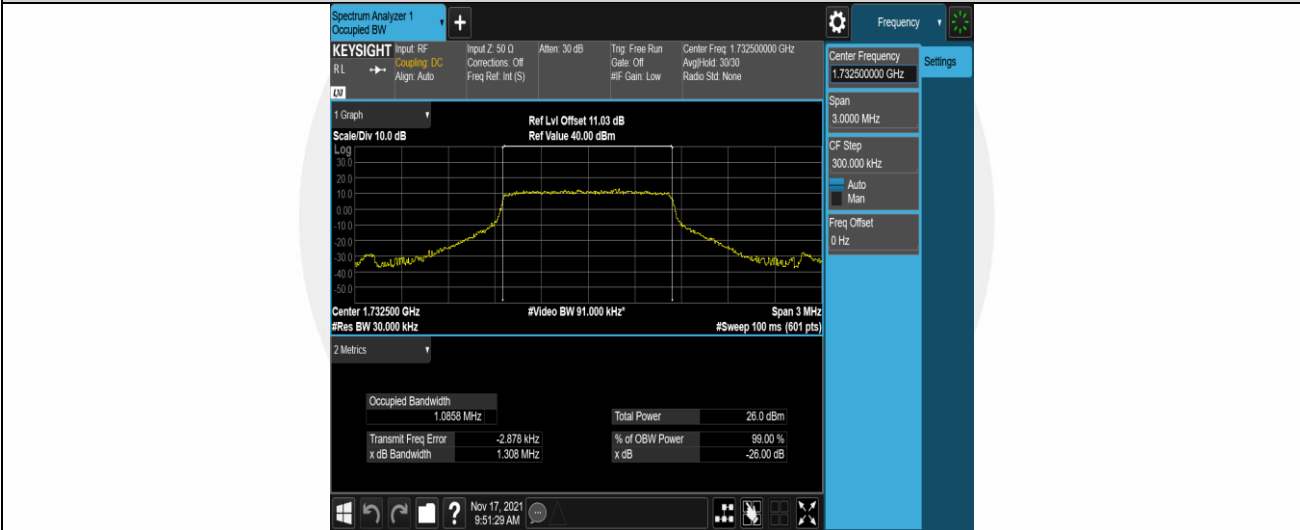

Band4-20MHz-QPSK-20050-100RB#0

Band4-20MHz-QPSK-20175-100RB#0

Band4-20MHz-QPSK-20300-100RB#0

Appendix C: 26dB Bandwidth and Occupied Bandwidth

Test Result

Band	Bandwidth	Modulation	Channel	RB Configuration	Occupied Bandwidth (MHz)	26dB Bandwidth (MHz)	Verdict
Band4	1.4MHz	QPSK	19957	6RB#0	1.0873	1.342	PASS
Band4	1.4MHz	QPSK	20175	6RB#0	1.0858	1.308	PASS
Band4	1.4MHz	QPSK	20393	6RB#0	1.0889	1.365	PASS
Band4	1.4MHz	16QAM	19957	6RB#0	1.0864	1.392	PASS
Band4	1.4MHz	16QAM	20175	6RB#0	1.0887	1.369	PASS
Band4	1.4MHz	16QAM	20393	6RB#0	1.0841	1.372	PASS
Band4	3MHz	QPSK	19965	15RB#0	2.6793	2.994	PASS
Band4	3MHz	QPSK	20175	15RB#0	2.6804	2.997	PASS
Band4	3MHz	QPSK	20385	15RB#0	2.6805	2.992	PASS
Band4	3MHz	16QAM	19965	15RB#0	2.6778	3.002	PASS
Band4	3MHz	16QAM	20175	15RB#0	2.6784	2.992	PASS
Band4	3MHz	16QAM	20385	15RB#0	2.6792	3.061	PASS
Band4	5MHz	QPSK	19975	25RB#0	4.4678	4.897	PASS
Band4	5MHz	QPSK	20175	25RB#0	4.4720	4.869	PASS
Band4	5MHz	QPSK	20375	25RB#0	4.4687	4.890	PASS
Band4	5MHz	16QAM	19975	25RB#0	4.4776	4.866	PASS
Band4	5MHz	16QAM	20175	25RB#0	4.4773	4.862	PASS
Band4	5MHz	16QAM	20375	25RB#0	4.4666	4.866	PASS
Band4	10MHz	QPSK	20000	50RB#0	8.9355	9.470	PASS
Band4	10MHz	QPSK	20175	50RB#0	8.9204	9.482	PASS
Band4	10MHz	QPSK	20350	50RB#0	8.9336	9.482	PASS
Band4	15MHz	QPSK	20025	75RB#0	13.470	14.51	PASS
Band4	15MHz	QPSK	20175	75RB#0	13.423	14.32	PASS
Band4	15MHz	QPSK	20325	75RB#0	13.456	14.46	PASS
Band4	15MHz	16QAM	20025	75RB#0	13.477	14.26	PASS
Band4	15MHz	16QAM	20175	75RB#0	13.434	14.26	PASS
Band4	15MHz	16QAM	20325	75RB#0	13.486	14.30	PASS
Band4	20MHz	QPSK	20050	100RB#0	17.965	19.19	PASS
Band4	20MHz	QPSK	20175	100RB#0	17.872	19.02	PASS
Band4	20MHz	QPSK	20300	100RB#0	17.891	19.13	PASS

Band4	20MHz	16QAM	20050	100RB#0	17.947	19.00	PASS
Band4	20MHz	16QAM	20175	100RB#0	17.892	18.93	PASS
Band4	20MHz	16QAM	20300	100RB#0	17.99	18.98	PASS

Test Graphs

Band4-1.4MHz-QPSK-19957-6RB#0

Band4-1.4MHz-QPSK-20175-6RB#0