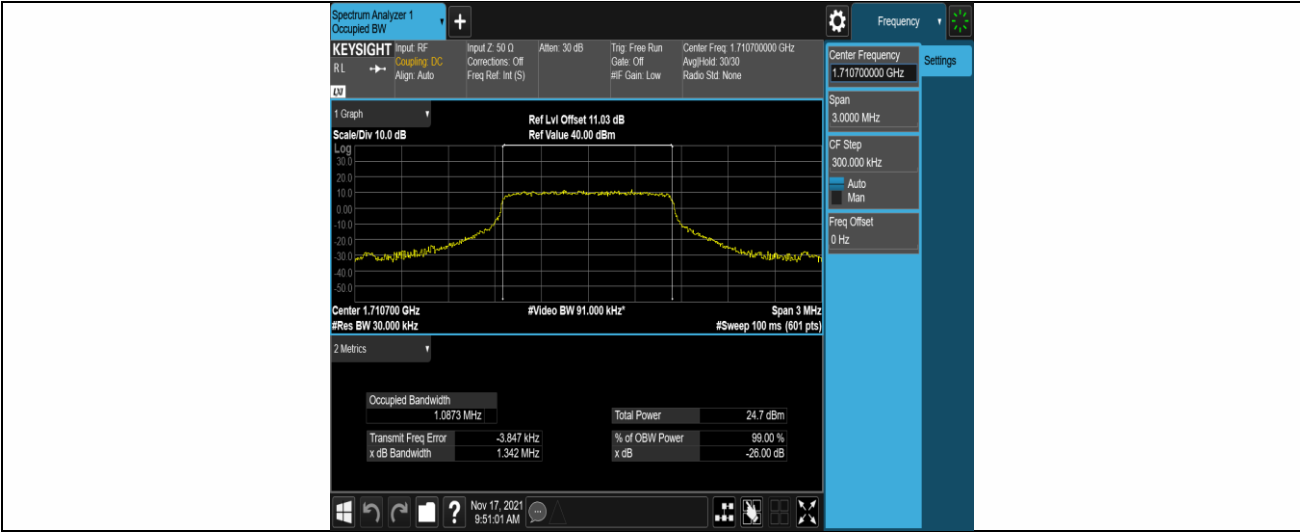

Band4	20MHz	16QAM	20050	100RB#0	17.947	19.00	PASS
Band4	20MHz	16QAM	20175	100RB#0	17.892	18.93	PASS
Band4	20MHz	16QAM	20300	100RB#0	17.99	18.98	PASS

Test Graphs

Band4-1.4MHz-QPSK-19957-6RB#0

Band4-1.4MHz-QPSK-20175-6RB#0