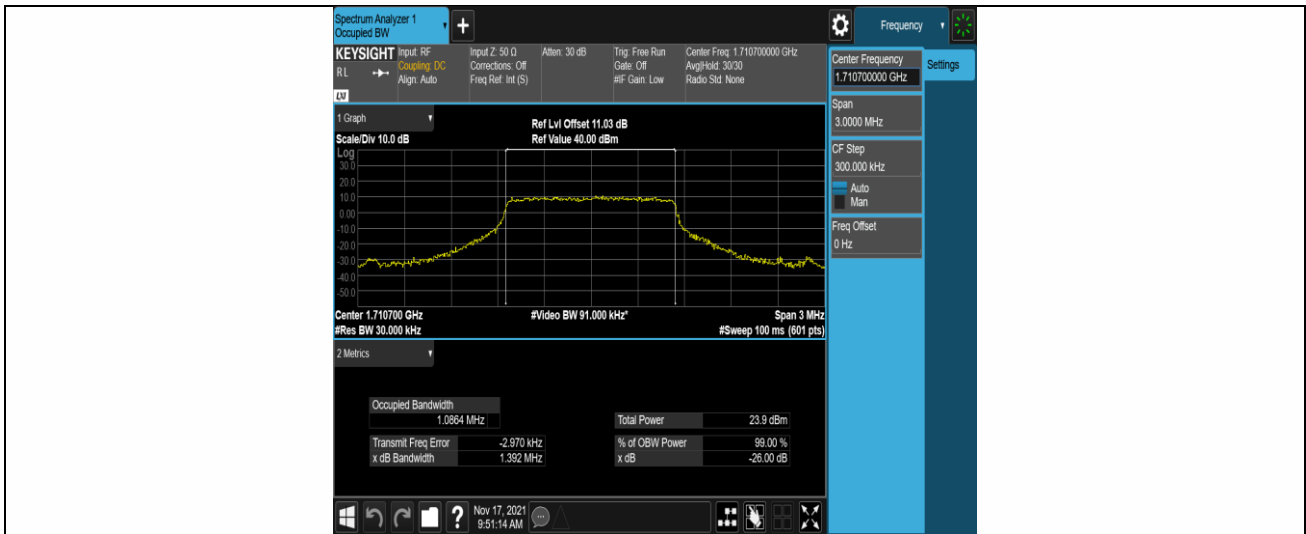

Band4-1.4MHz-16QAM-19957-6RB#0