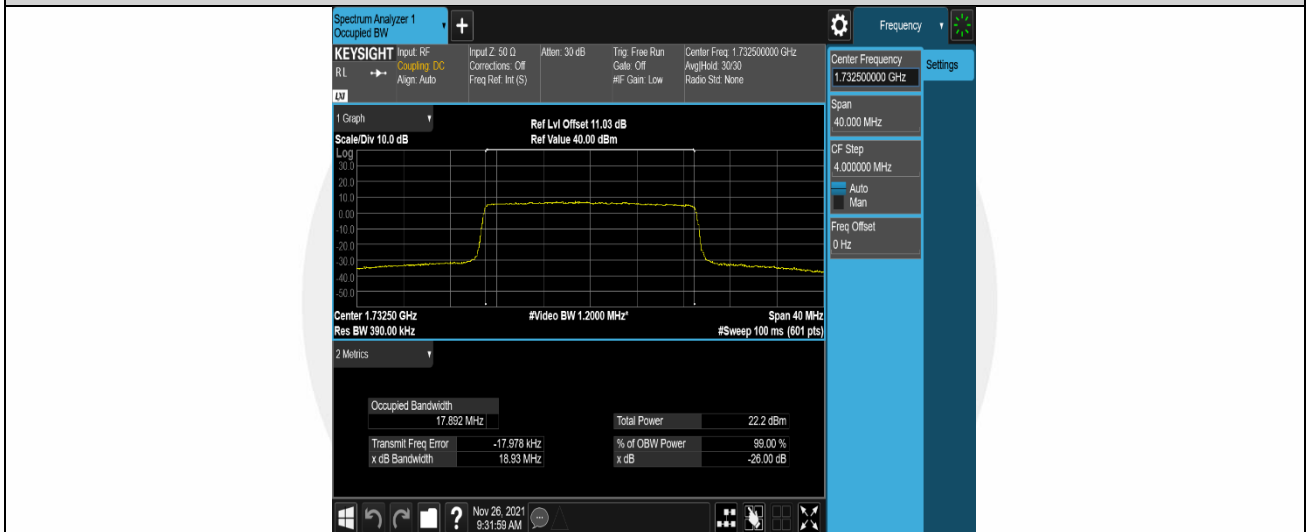

Band4-20MHz-16QAM-20175-100RB#0