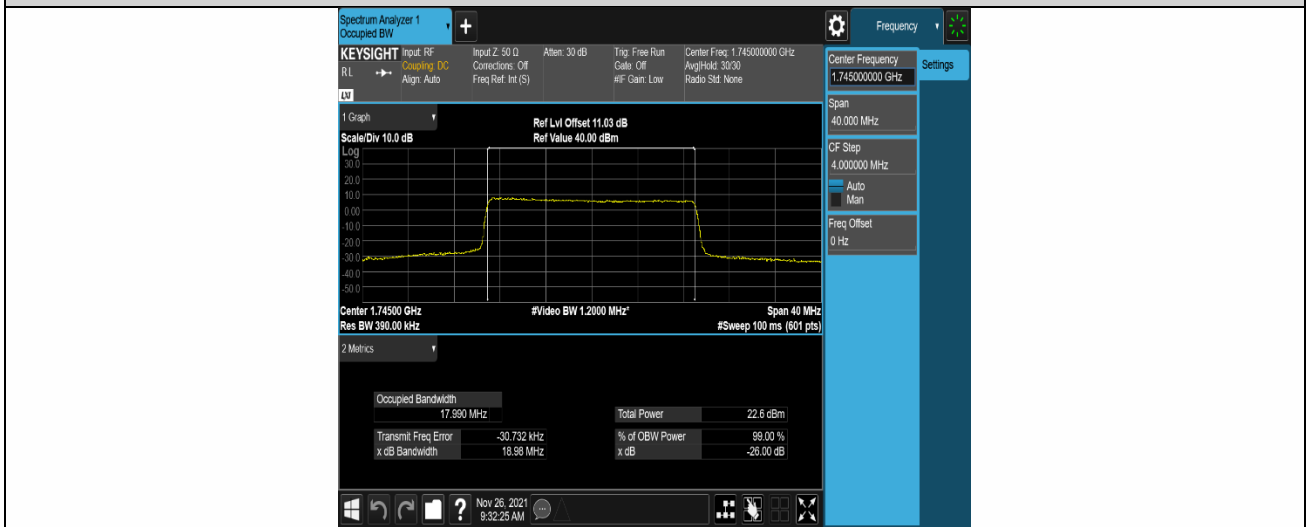

Band4-20MHz-16QAM-20300-100RB#0