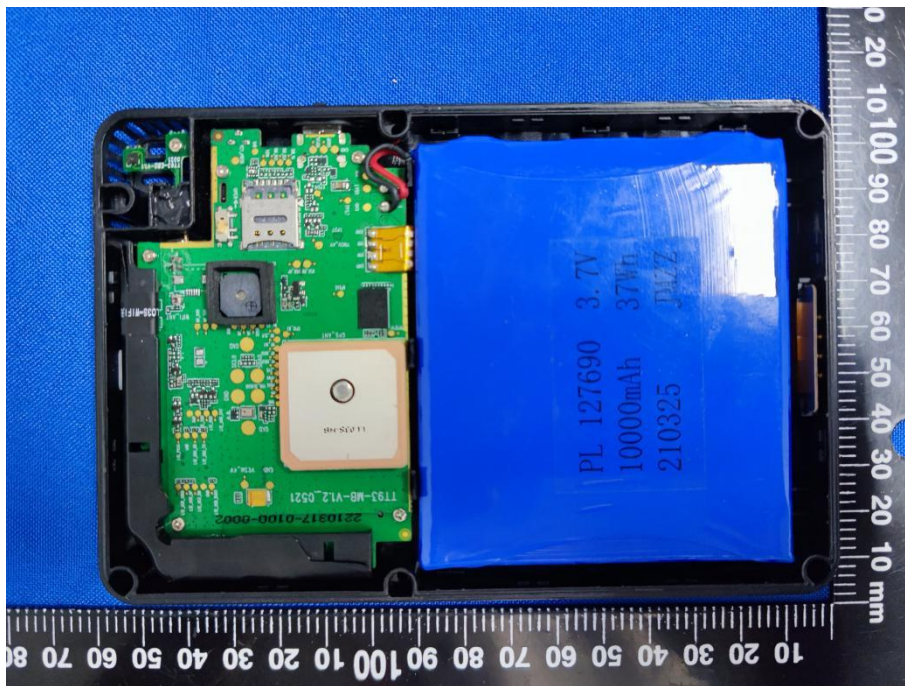

EUT INTERNAL PHOTOS

EUT UNCOVER VIEW

EUT UNCOVER VIEW

EUT UNCOVER VIEW

EUT UNCOVER VIEW

MAIN BOARD TOP VIEW

MAIN BOARD BOTTOM VIEW

MAIN BOARD TOP VIEW

MAIN BOARD BOTTOM VIEW

ANTENNA TOP VIEW

ANTENNA BOTTOM VIEW

NFC COIL TOP VIEW

NFC COIL BOTTOM VIEW

FEATURE OF EUT

GSM/LTE-M1/NB-IOT RF Chip

FEATURE OF EUT