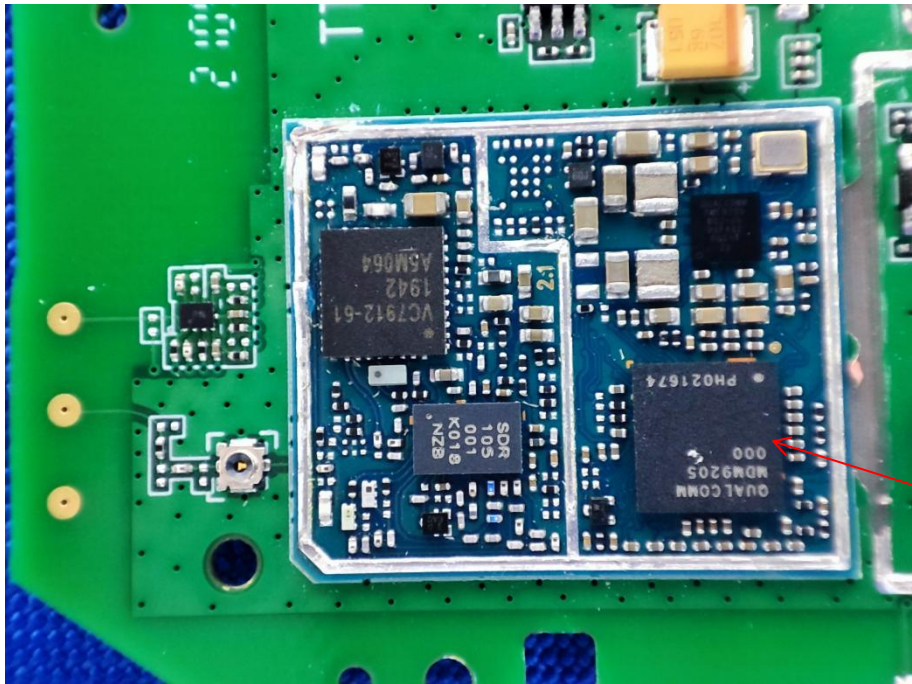

MAIN BOARD BOTTOM VIEW

ANTENNA TOP VIEW

ANTENNA BOTTOM VIEW

NFC COIL TOP VIEW

NFC COIL BOTTOM VIEW

FEATURE OF EUT

GSM/LTE-M1/NB-IOT RF Chip

FEATURE OF EUT

BT RF Chip

FEATURE OF EUT

WIFI RF Chip

FEATURE OF EUT

BATTERY TOP VIEW

BATTERY BOTTOM VIEW