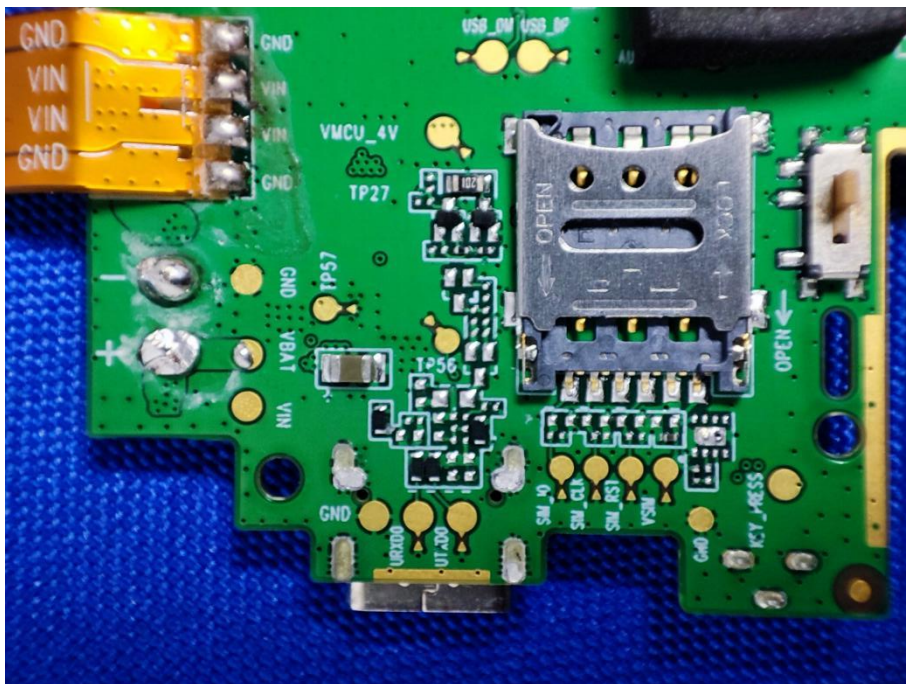

MAIN BOARD BOTTOM VIEW

ANTENNA TOP VIEW

ANTENNA BOTTOM VIEW

NFC COIL TOP VIEW

NFC COIL BOTTOM VIEW

FEATURE OF EUT

GSM/LTE-M1/NB-IOT RF Chip

FEATURE OF EUT

BT RF Chip

FEATURE OF EUT

WIFI RF Chip

FEATURE OF EUT

BATTERY TOP VIEW

BATTERY BOTTOM VIEW