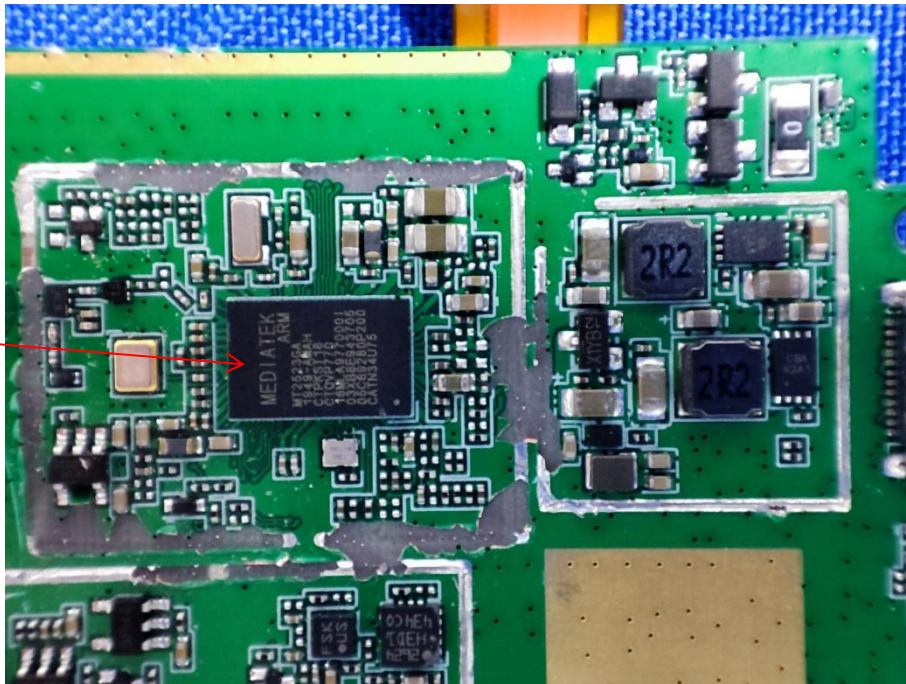

EUT INTERNAL PHOTOS

EUT UNCOVER VIEW

EUT UNCOVER VIEW

EUT UNCOVER VIEW

EUT UNCOVER VIEW

MAIN BOARD TOP VIEW

MAIN BOARD BOTTOM VIEW

MAIN BOARD TOP VIEW

MAIN BOARD BOTTOM VIEW

ANTENNA TOP VIEW

ANTENNA BOTTOM VIEW

NFC COIL TOP VIEW

NFC COIL BOTTOM VIEW

FEATURE OF EUT

GSM/LTE-M1/NB-IOT RF Chip

FEATURE OF EUT

BT RF Chip

FEATURE OF EUT

WIFI RF Chip

FEATURE OF EUT

BATTERY TOP VIEW

BATTERY BOTTOM VIEW