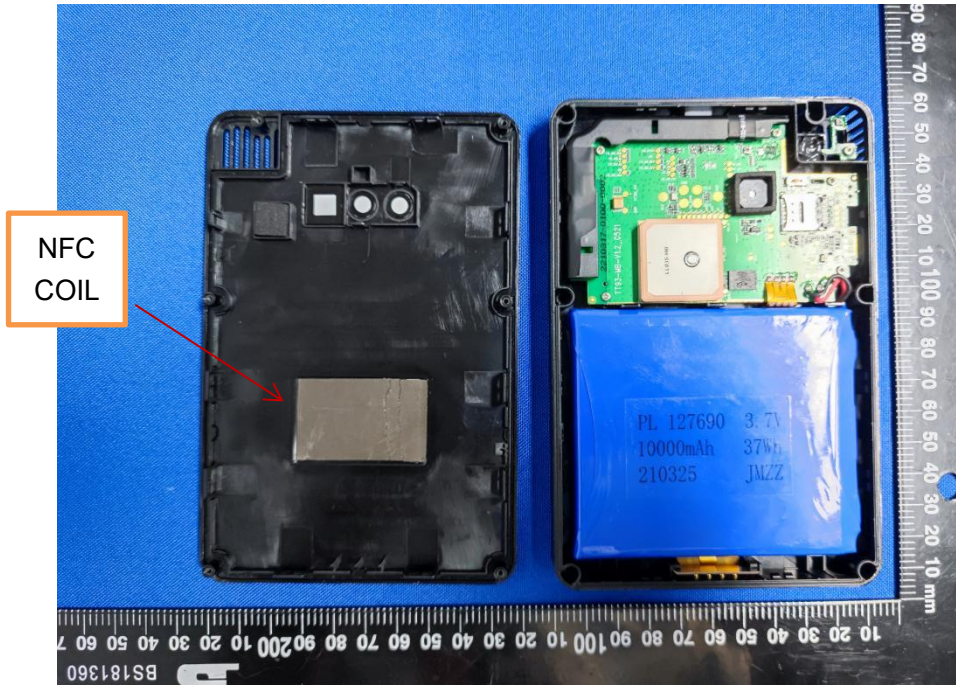

EUT INTERNAL PHOTOS

EUT UNCOVER VIEW

EUT UNCOVER VIEW

EUT UNCOVER VIEW

EUT UNCOVER VIEW

MAIN BOARD TOP VIEW

MAIN BOARD BOTTOM VIEW

MAIN BOARD TOP VIEW

MAIN BOARD BOTTOM VIEW

ANTENNA TOP VIEW

ANTENNA BOTTOM VIEW

NFC COIL TOP VIEW

NFC COIL BOTTOM VIEW

FEATURE OF EUT

GSM/LTE-M1/NB-IOT RF Chip

FEATURE OF EUT

BT RF Chip

FEATURE OF EUT

WIFI RF Chip

FEATURE OF EUT

BATTERY TOP VIEW

BATTERY BOTTOM VIEW