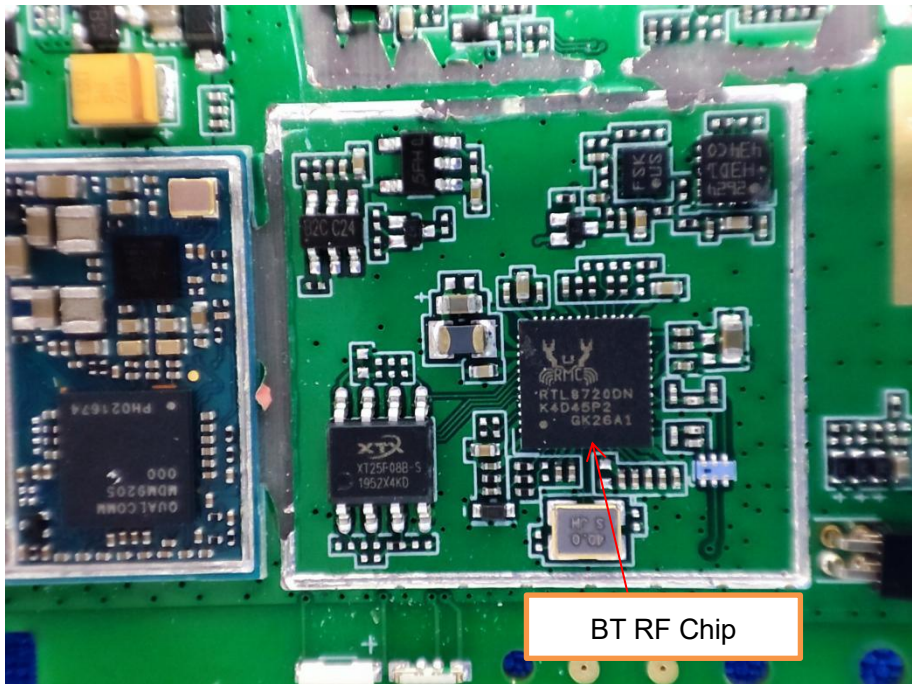

MAIN BOARD BOTTOM VIEW

ANTENNA TOP VIEW

ANTENNA BOTTOM VIEW

NFC COIL TOP VIEW

NFC COIL BOTTOM VIEW

FEATURE OF EUT

GSM/LTE-M1/NB-IOT RF Chip

FEATURE OF EUT

BT RF Chip

FEATURE OF EUT

WIFI RF Chip

FEATURE OF EUT

BATTERY TOP VIEW

BATTERY BOTTOM VIEW