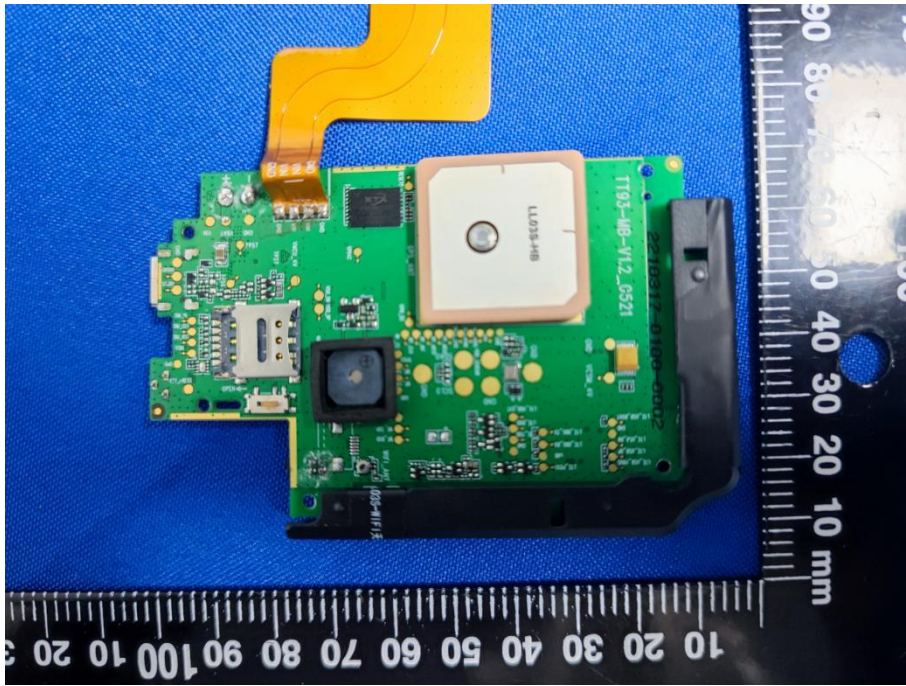

EUT INTERNAL PHOTOS

EUT UNCOVER VIEW

EUT UNCOVER VIEW

EUT UNCOVER VIEW

EUT UNCOVER VIEW

MAIN BOARD TOP VIEW

MAIN BOARD BOTTOM VIEW

MAIN BOARD TOP VIEW

MAIN BOARD BOTTOM VIEW

ANTENNA TOP VIEW

ANTENNA BOTTOM VIEW

NFC COIL TOP VIEW

NFC COIL BOTTOM VIEW

FEATURE OF EUT

GSM/LTE-M1/NB-IOT RF Chip

FEATURE OF EUT

BT RF Chip

FEATURE OF EUT

WIFI RF Chip

FEATURE OF EUT

BATTERY TOP VIEW

BATTERY BOTTOM VIEW