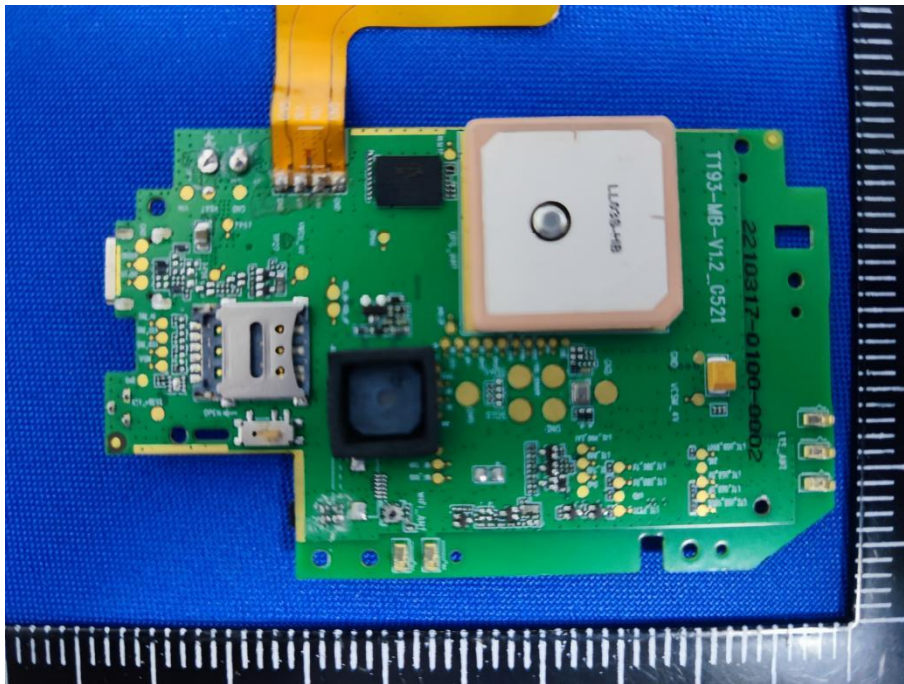

EUT INTERNAL PHOTOS

EUT UNCOVER VIEW

EUT UNCOVER VIEW

EUT UNCOVER VIEW

EUT UNCOVER VIEW

MAIN BOARD TOP VIEW

MAIN BOARD BOTTOM VIEW

MAIN BOARD TOP VIEW

MAIN BOARD BOTTOM VIEW

ANTENNA TOP VIEW

ANTENNA BOTTOM VIEW

NFC COIL TOP VIEW

NFC COIL BOTTOM VIEW

FEATURE OF EUT

GSM/LTE-M1/NB-IOT RF Chip

FEATURE OF EUT

BT RF Chip

FEATURE OF EUT

WIFI RF Chip

FEATURE OF EUT

BATTERY TOP VIEW

BATTERY BOTTOM VIEW