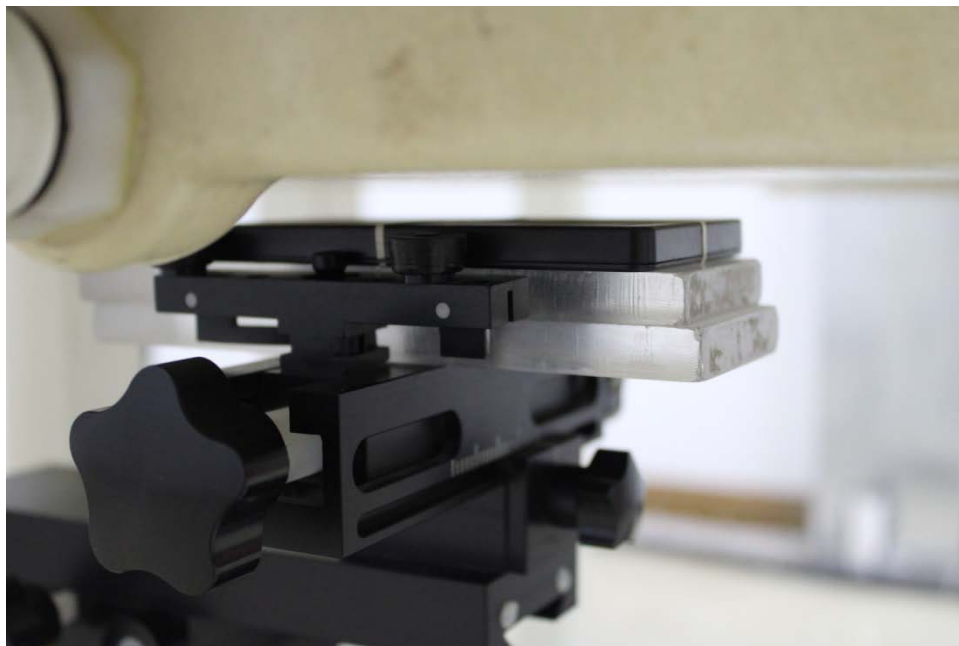

# Annex B Test Setup Photos

## EUT Antenna Location

**Body**

Front Side

(Test distance: 10mm, Thickness of EUT: 9mm)

Back Side

(Test distance: 10mm, Thickness of EUT: 9mm)

Left Side

(Test distance: 10mm, Thickness of EUT: 9mm)

Right Side

(Test distance: 10mm, Thickness of EUT: 9mm)

Top Side

(Test distance: 10mm, Thickness of EUT: 9mm)