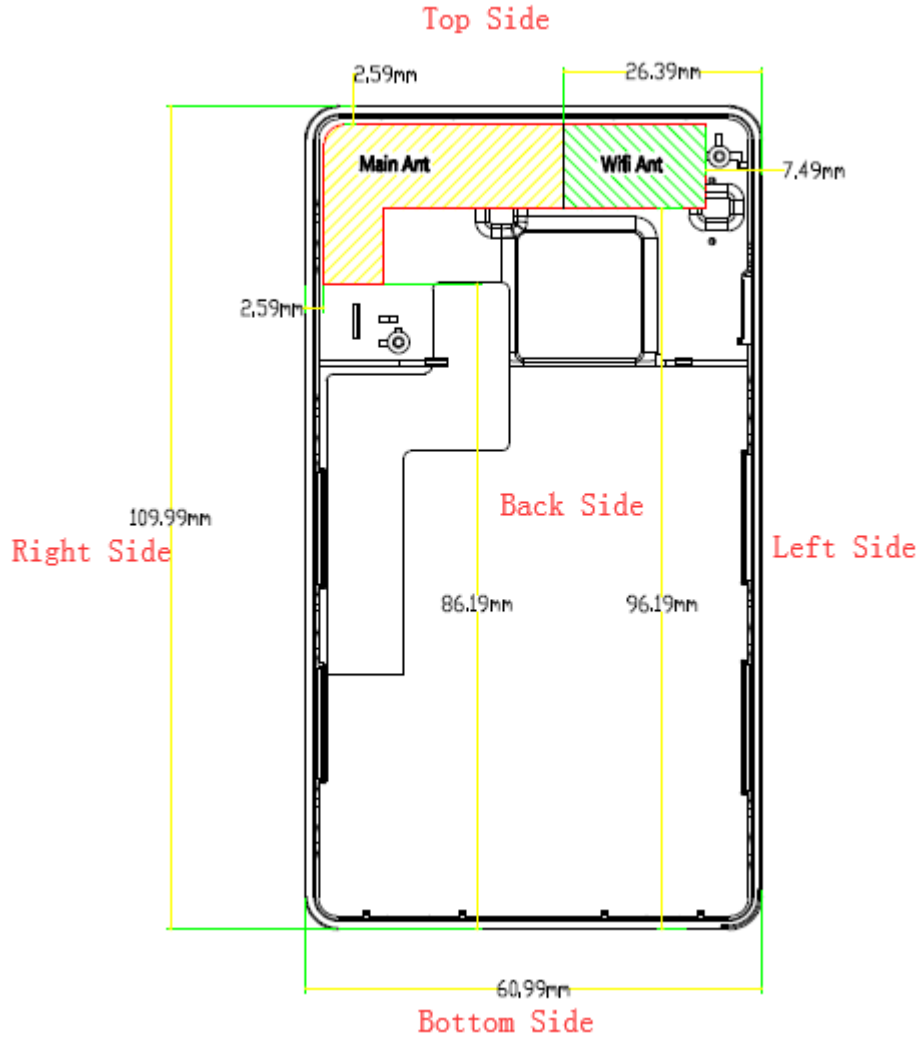

# Annex B Test Setup Photos

## EUT Antenna Location

**Body**

Front Side

(Test distance: 10mm, Thickness of EUT: 9mm)

Back Side

(Test distance: 10mm, Thickness of EUT: 9mm)

Left Side

(Test distance: 10mm, Thickness of EUT: 9mm)

Right Side

(Test distance: 10mm, Thickness of EUT: 9mm)

Top Side

(Test distance: 10mm, Thickness of EUT: 9mm)