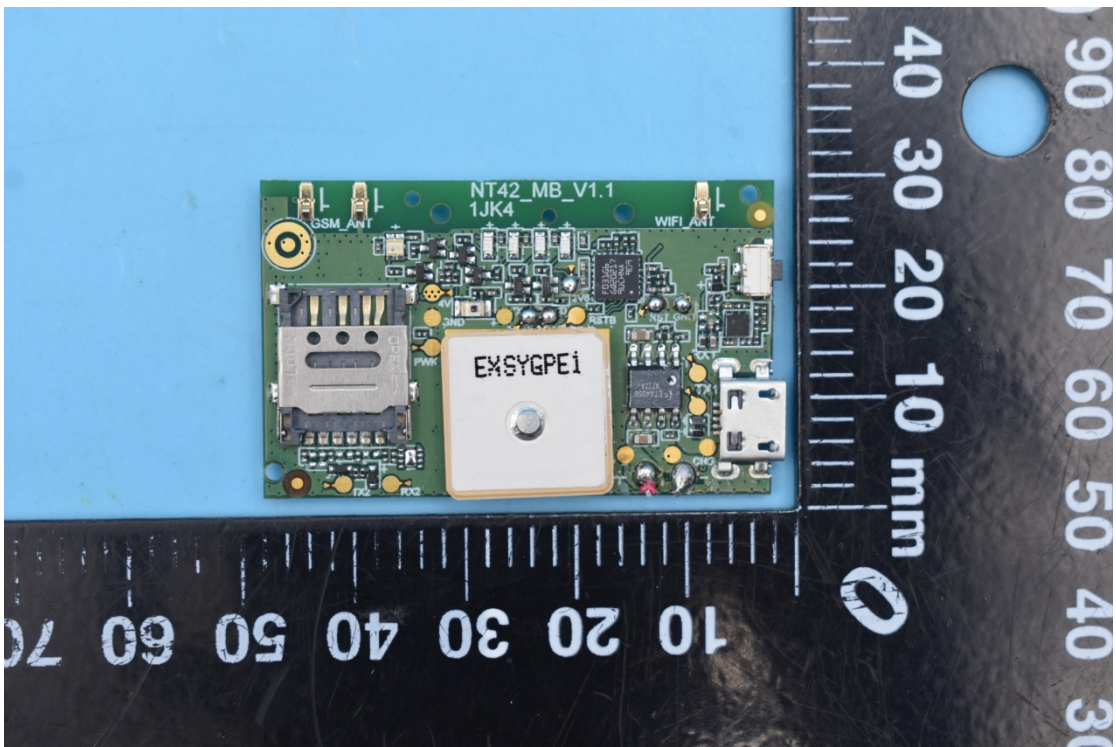

FCC ID:2AMLFJM-LG05

Internal Photos

1. EUT uncover view

## 2. Antenna view