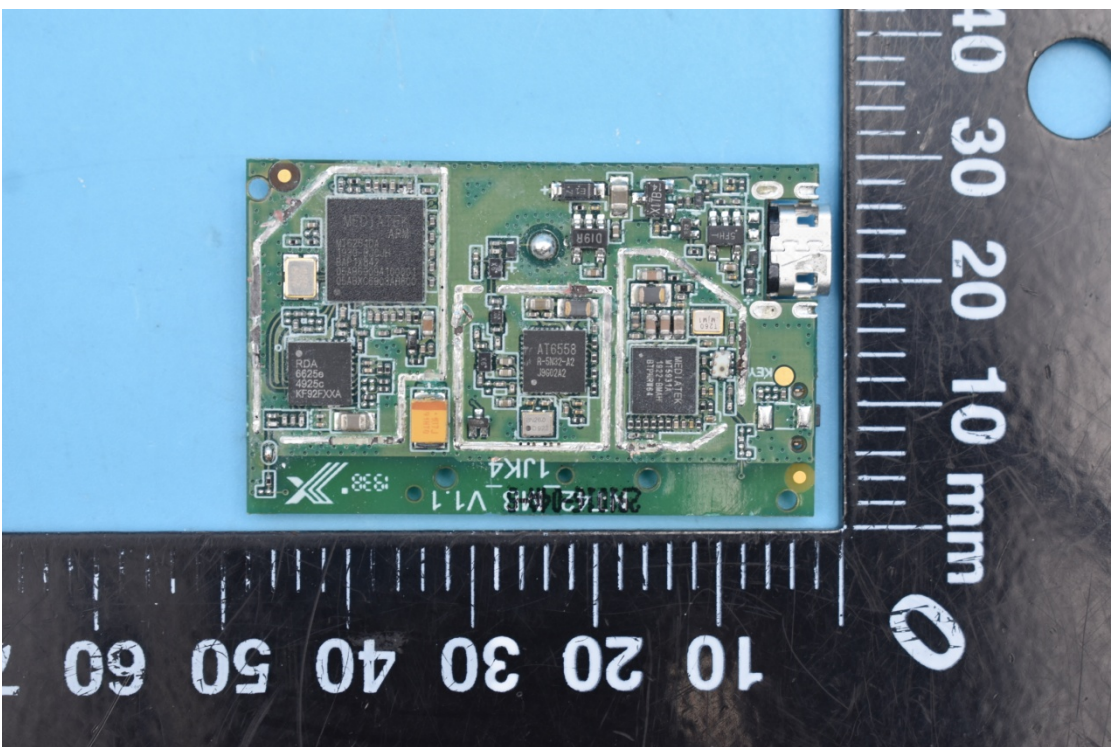

FCC ID:2AMLFJM-LG05

Internal Photos

1. EUT uncover view

## 2. Antenna view