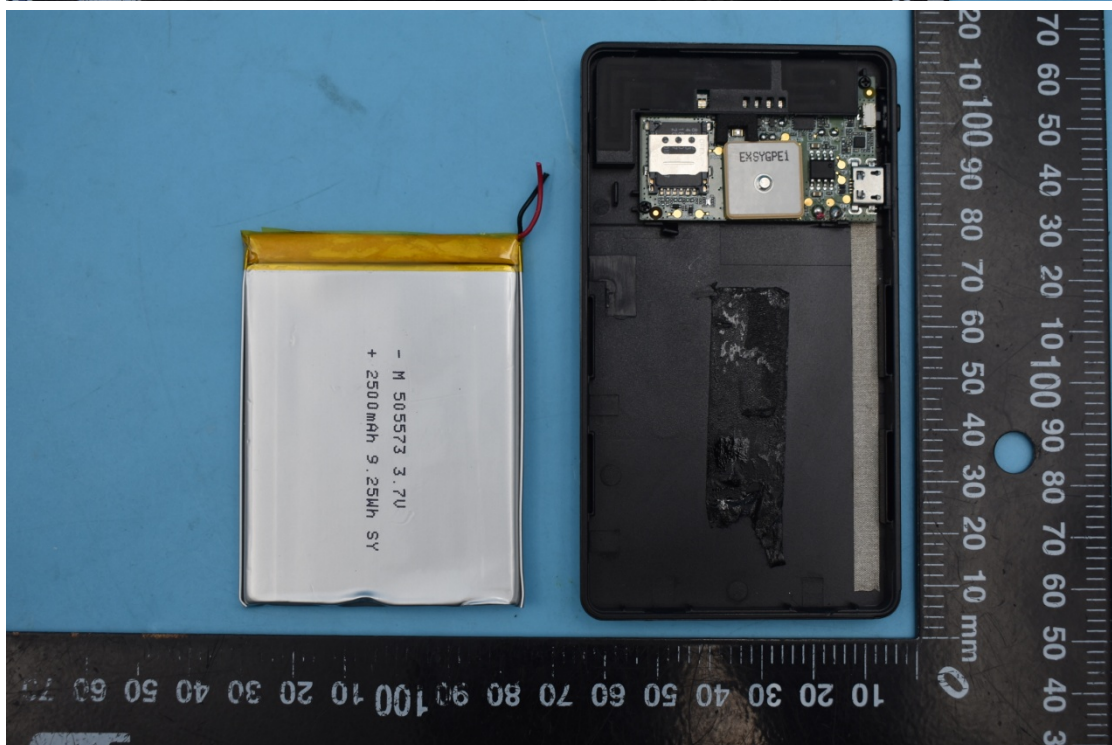

FCC ID:2AMLFJM-LG05

Internal Photos

1. EUT uncover view

## 2. Antenna view