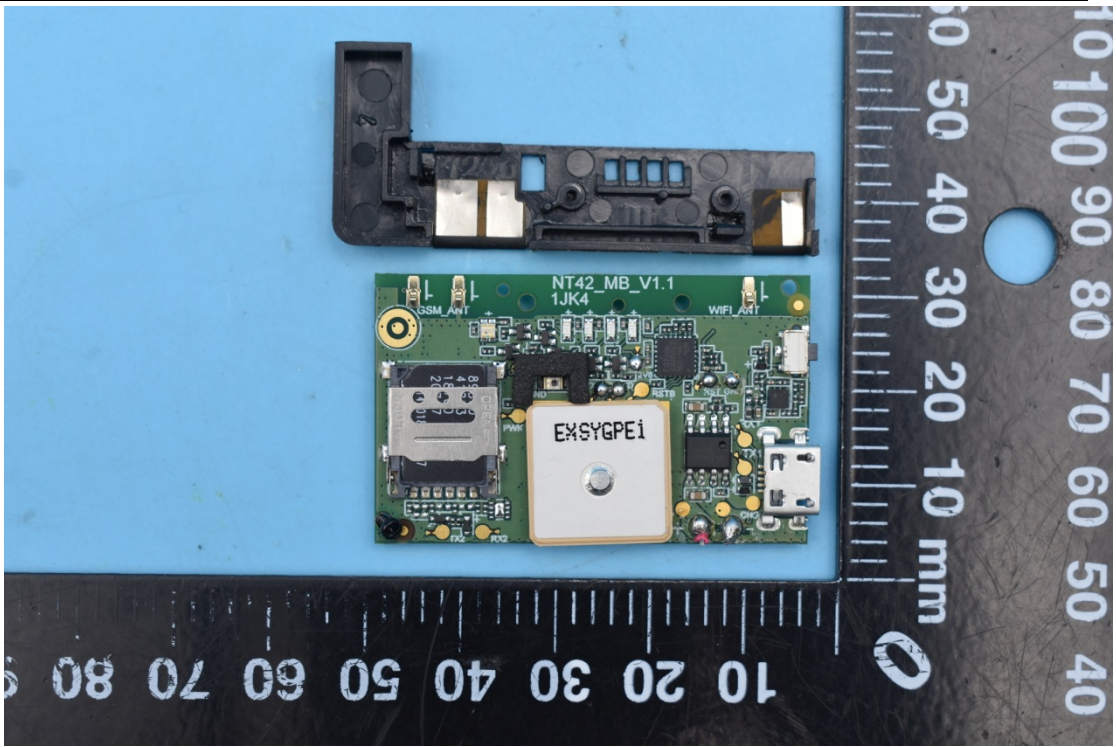

FCC ID:2AMLFJM-LG05

Internal Photos

1. EUT uncover view

## 2. Antenna view