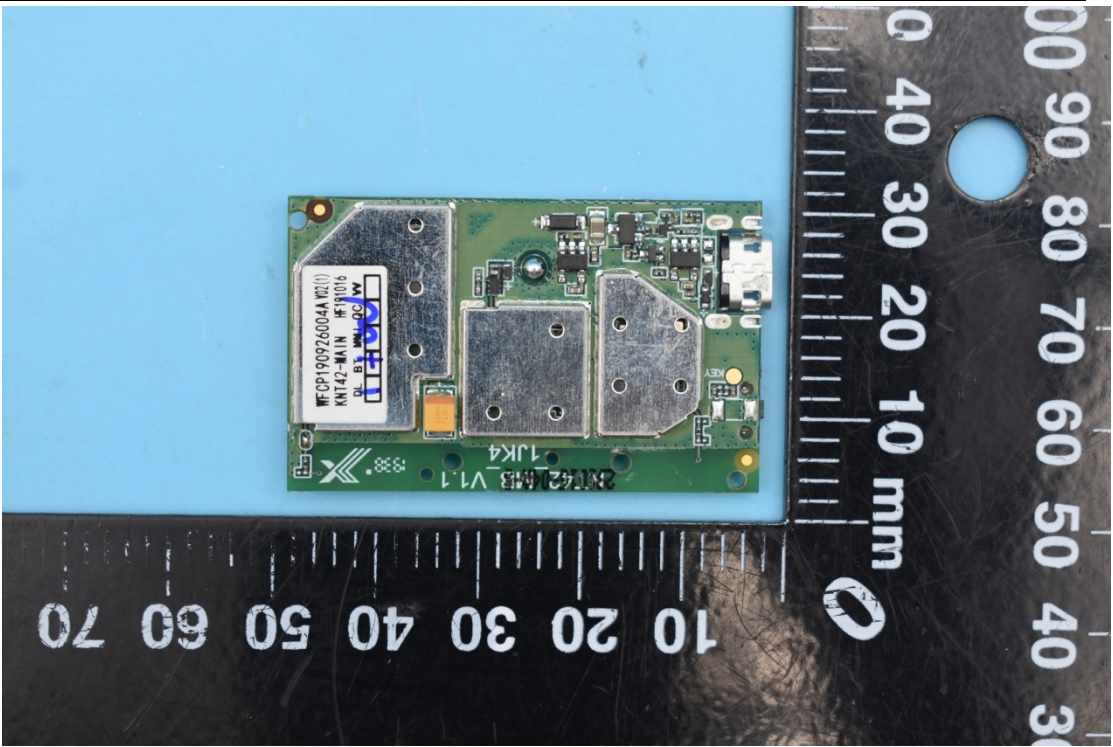

FCC ID:2AMLFJM-LG05

Internal Photos

1. EUT uncover view

## 2. Antenna view