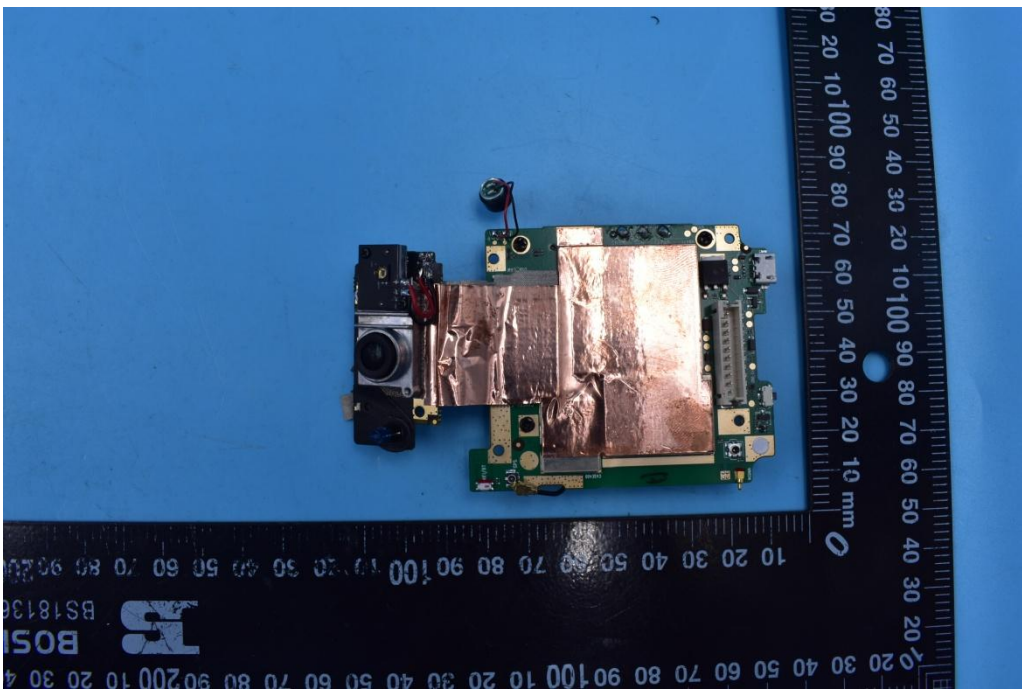

FCC ID:2AMLFJC200

Internal Photos

1. EUT uncover view

2. Mainboard front view

3. Mainboard rear view

4. Antenna view