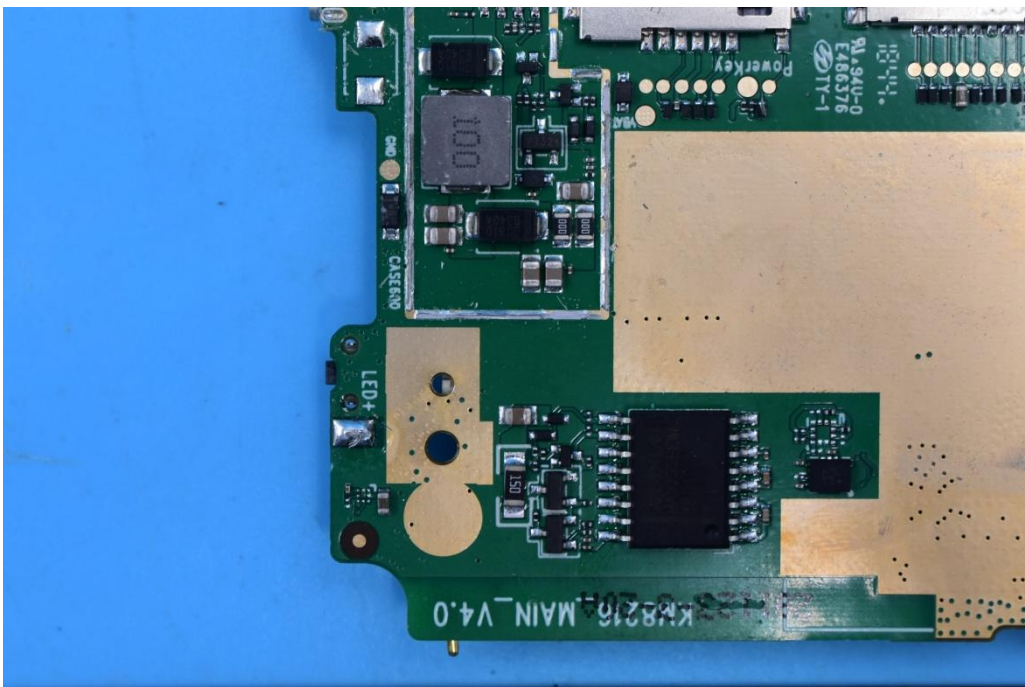

FCC ID:2AMLFJC200

Internal Photos

1. EUT uncover view

2. Mainboard front view

3. Mainboard rear view

4. Antenna view