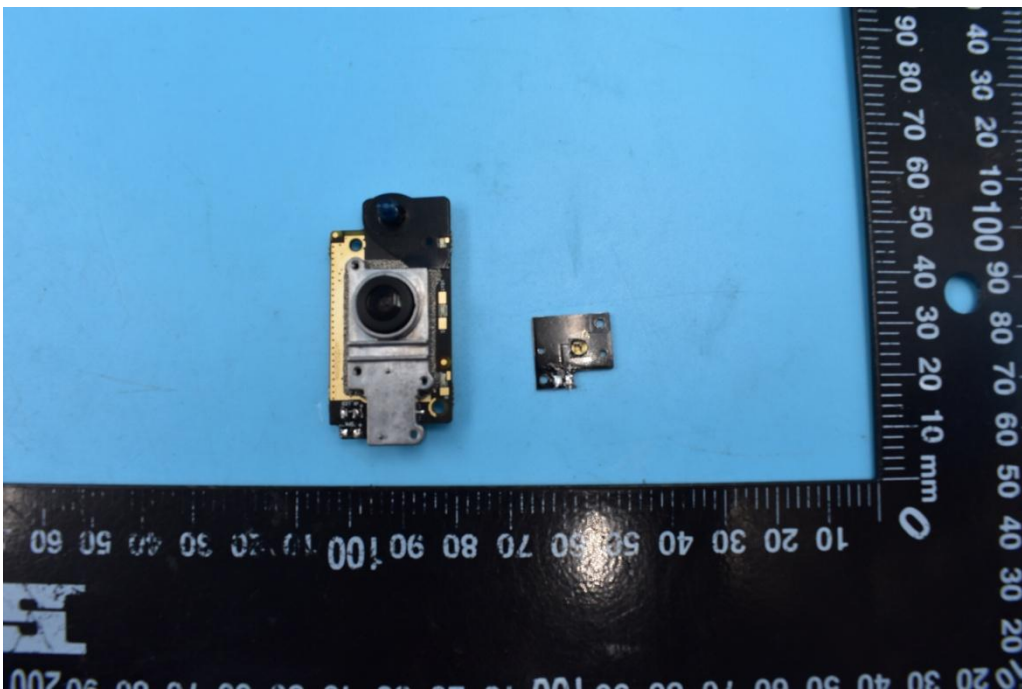

FCC ID:2AMLFJC200

Internal Photos

1. EUT uncover view

2. Mainboard front view

3. Mainboard rear view

4. Antenna view