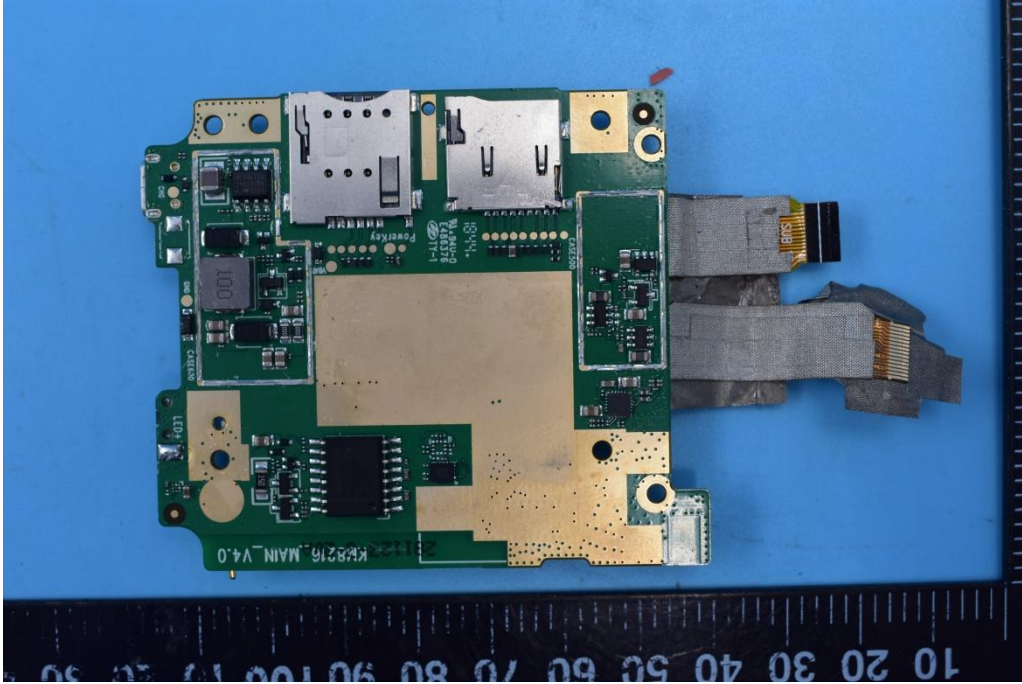

FCC ID:2AMLFJC200

Internal Photos

1. EUT uncover view

2. Mainboard front view

3. Mainboard rear view

4. Antenna view