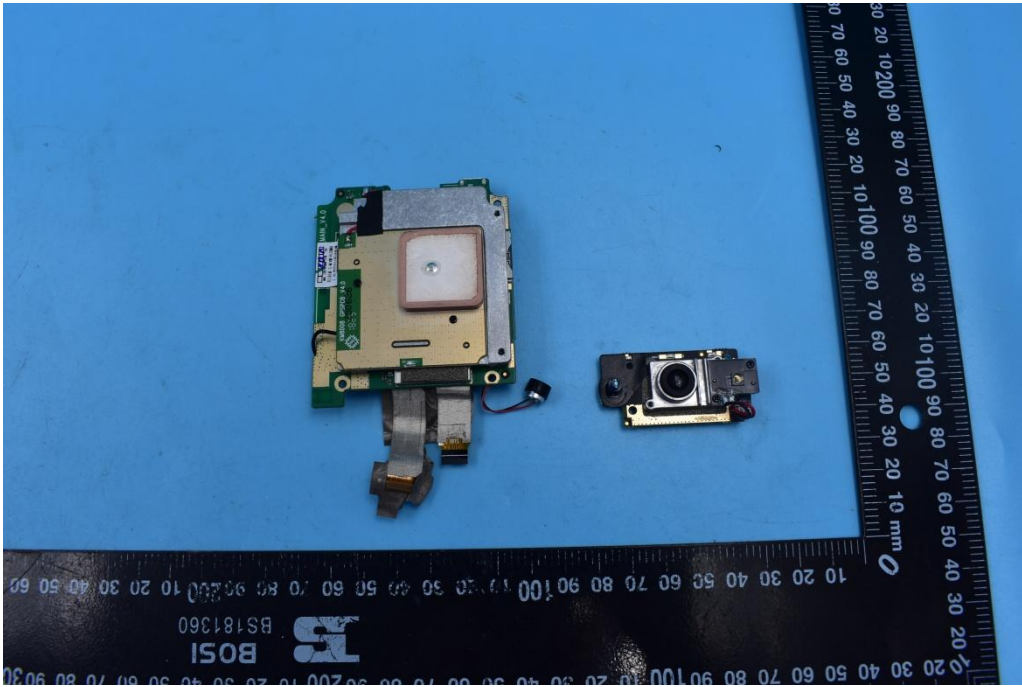

FCC ID:2AMLFJC200

Internal Photos

1. EUT uncover view

2. Mainboard front view

3. Mainboard rear view

4. Antenna view