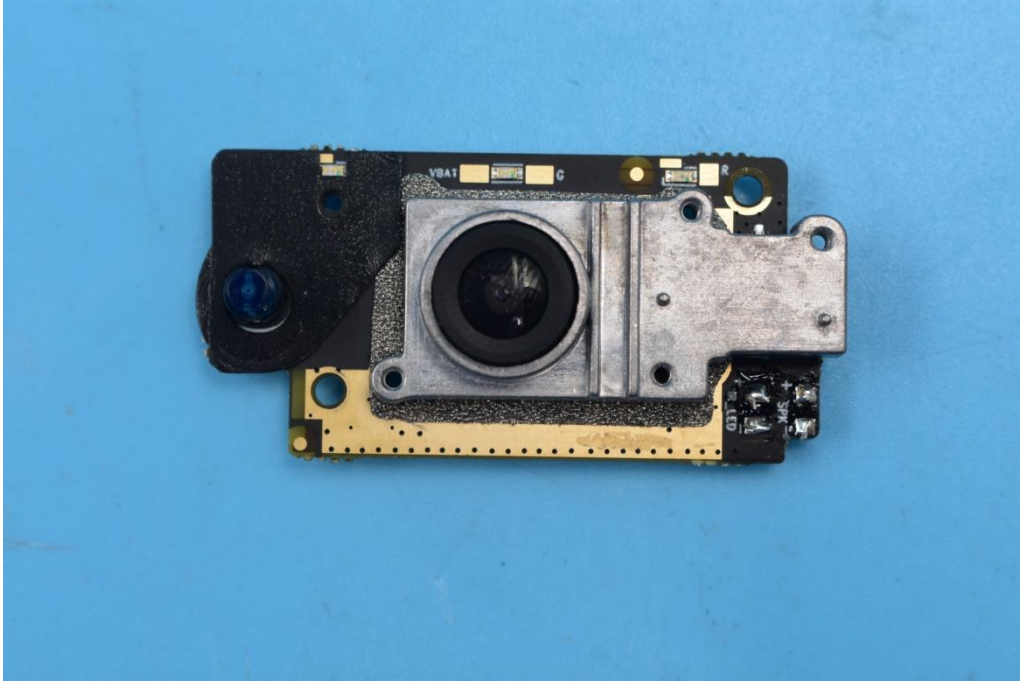

FCC ID:2AMLFJC200

Internal Photos

1. EUT uncover view

2. Mainboard front view

3. Mainboard rear view

4. Antenna view