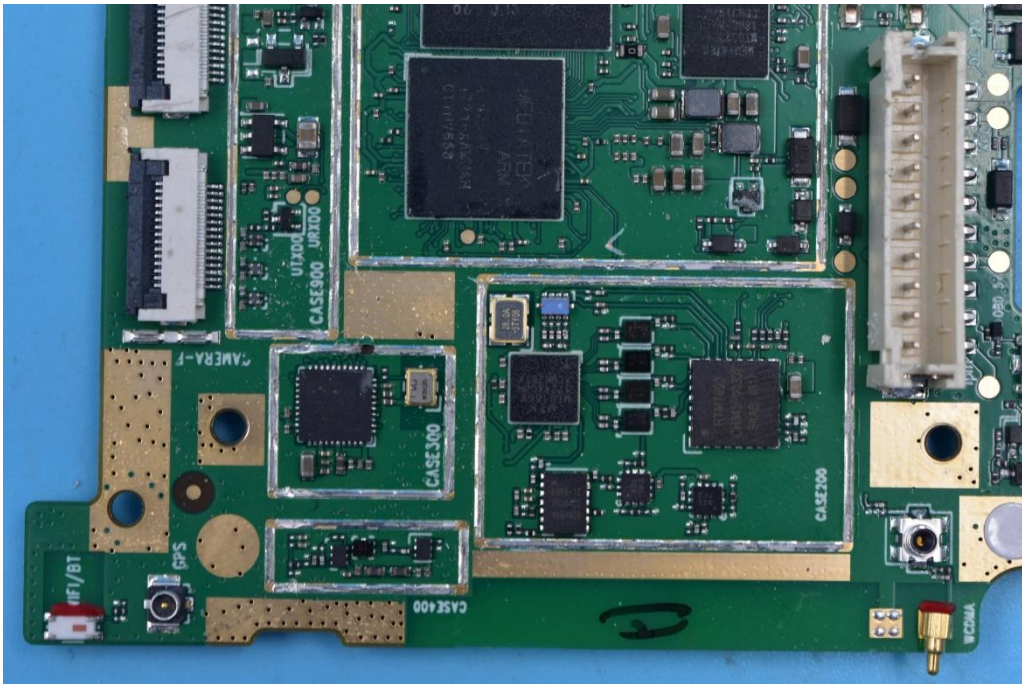

FCC ID:2AMLFJC200

Internal Photos

1. EUT uncover view

2. Mainboard front view

3. Mainboard rear view

4. Antenna view