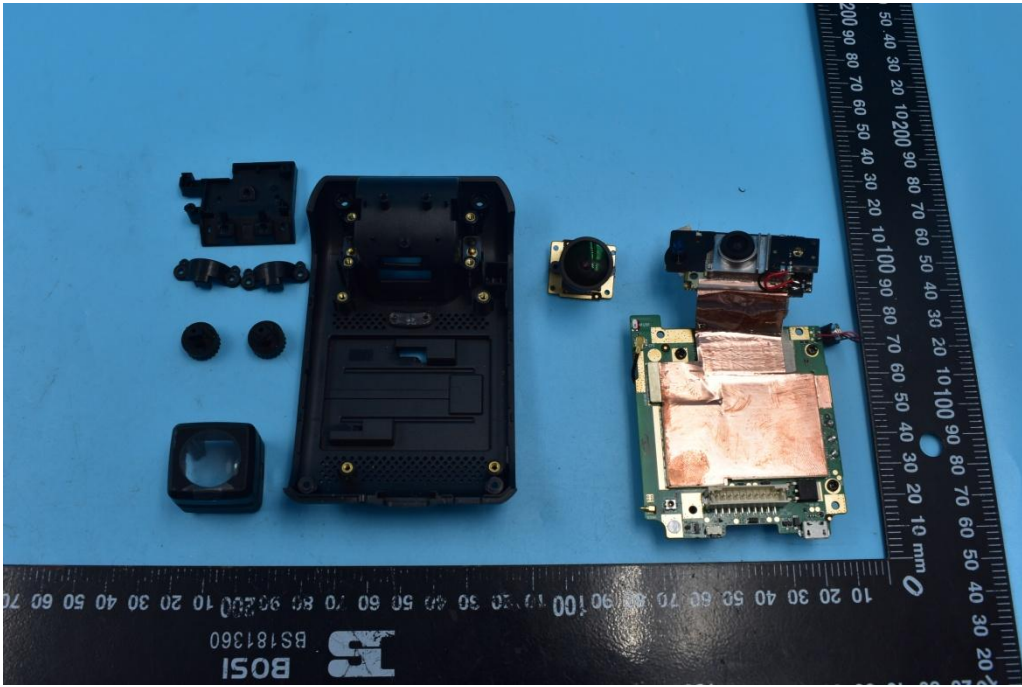

FCC ID:2AMLFJC200

Internal Photos

1. EUT uncover view

2. Mainboard front view

3. Mainboard rear view

4. Antenna view