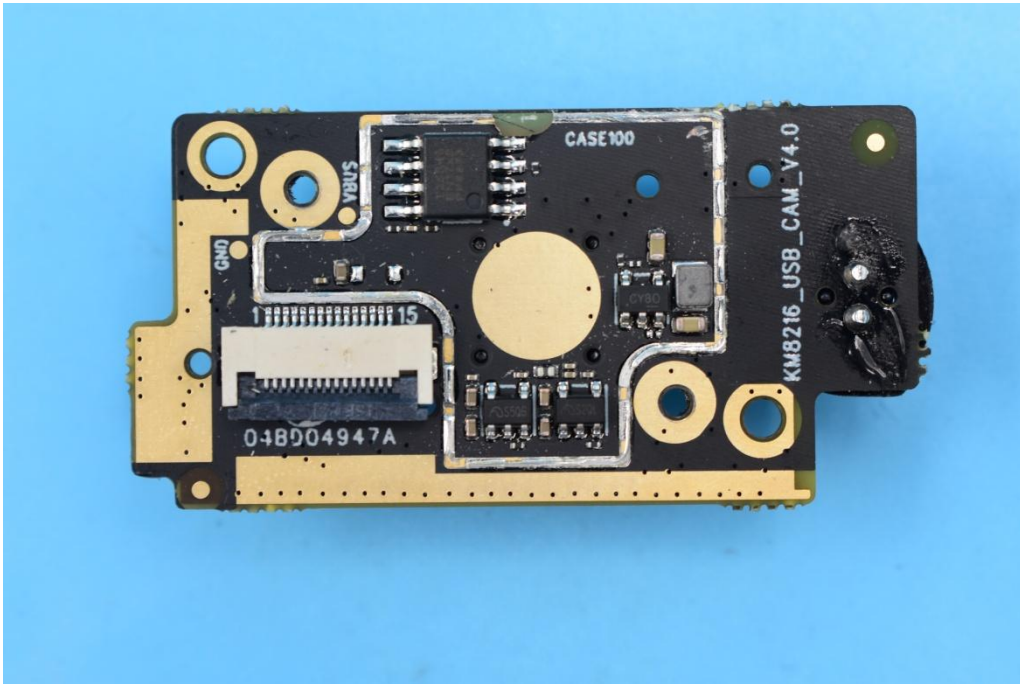

FCC ID:2AMLFJC200

Internal Photos

1. EUT uncover view

2. Mainboard front view

3. Mainboard rear view

4. Antenna view