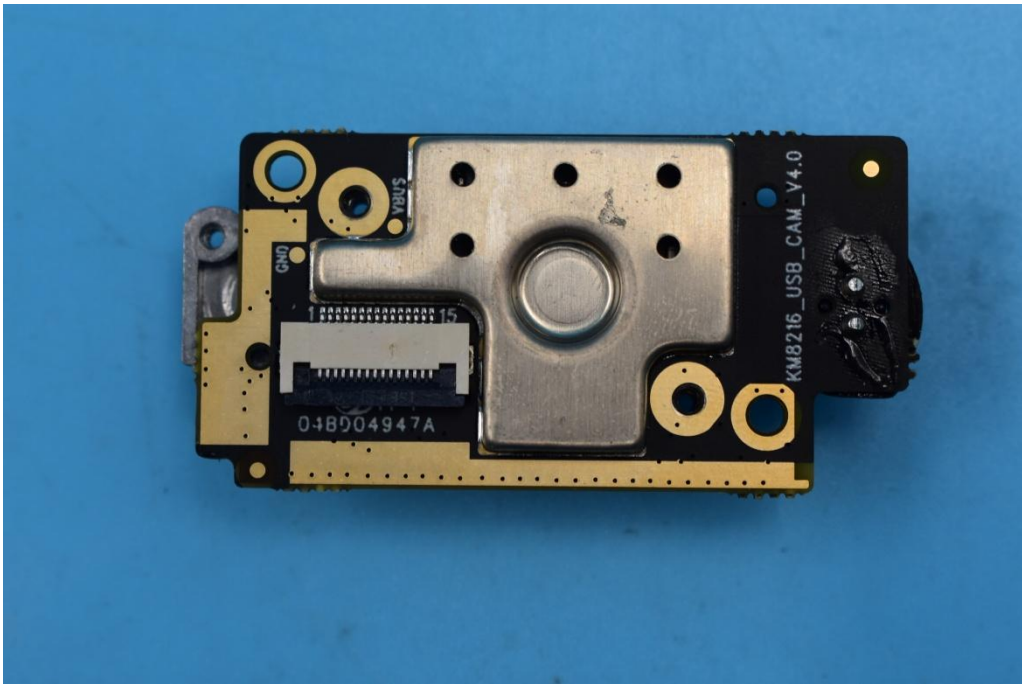

FCC ID:2AMLFJC200

Internal Photos

1. EUT uncover view

2. Mainboard front view

3. Mainboard rear view

4. Antenna view