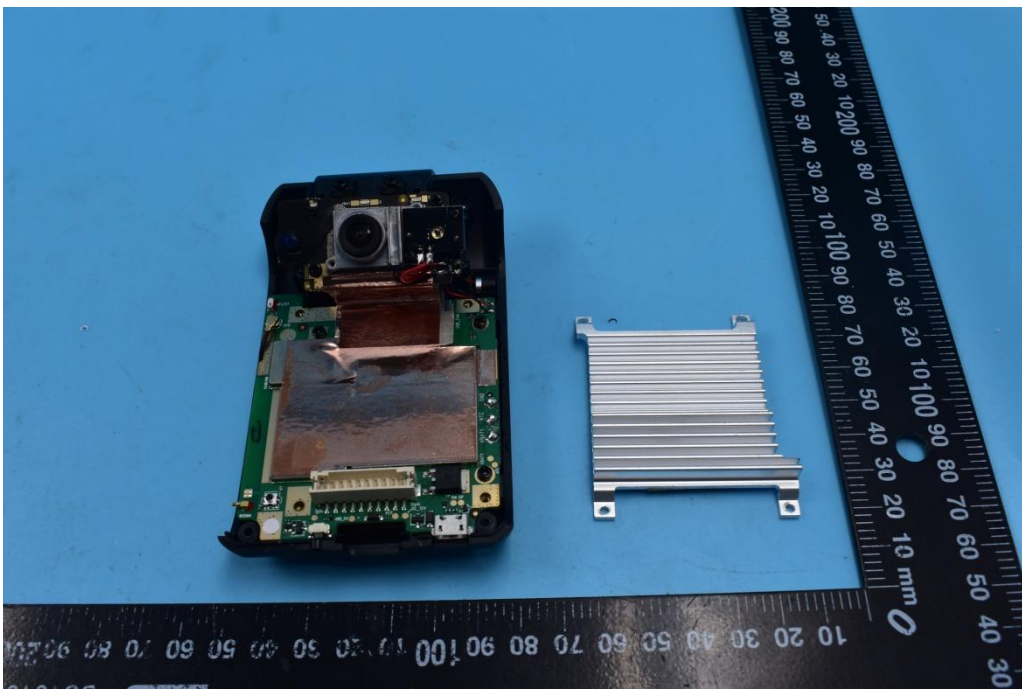

FCC ID:2AMLFJC200

Internal Photos

1. EUT uncover view

2. Mainboard front view

3. Mainboard rear view

4. Antenna view