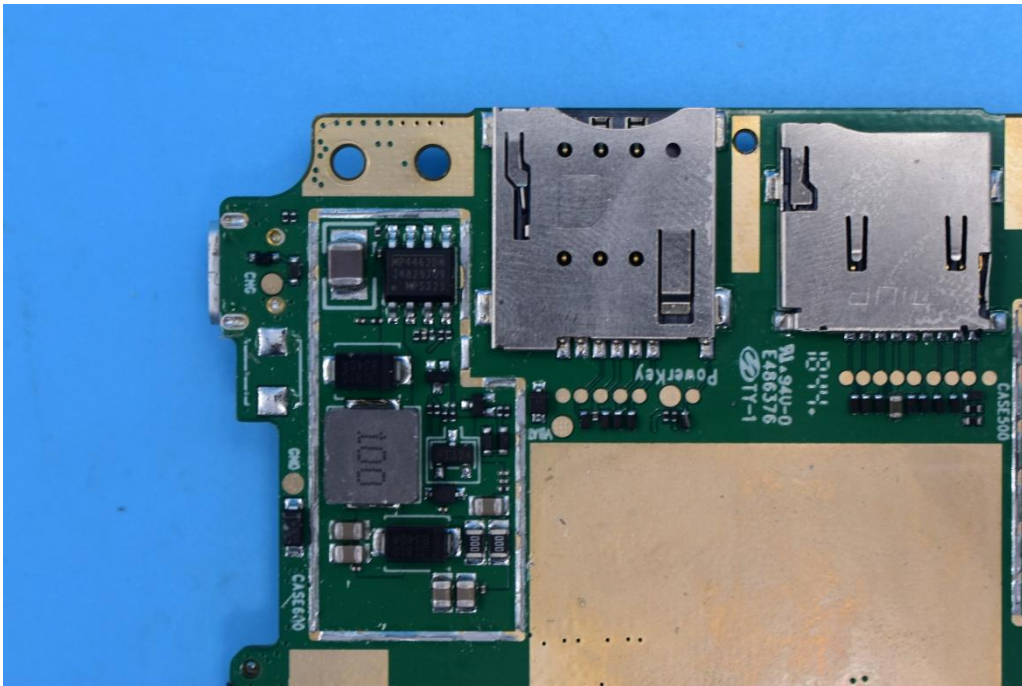

FCC ID:2AMLFJC200

Internal Photos

1. EUT uncover view

2. Mainboard front view

3. Mainboard rear view

4. Antenna view