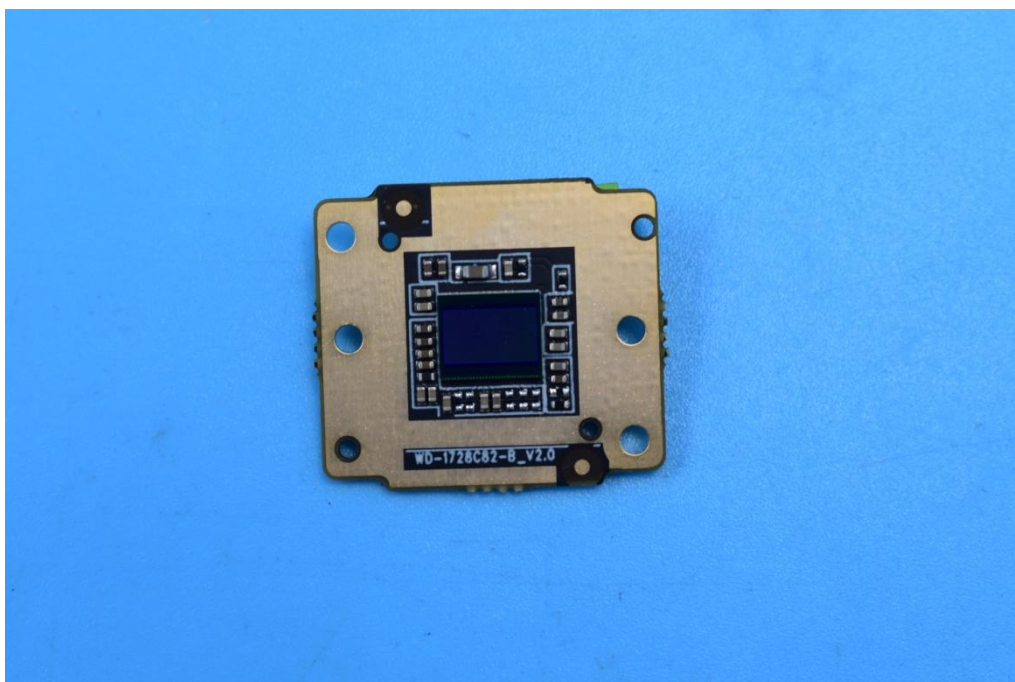

FCC ID:2AMLFJC200

Internal Photos

1. EUT uncover view

2. Mainboard front view

3. Mainboard rear view

4. Antenna view