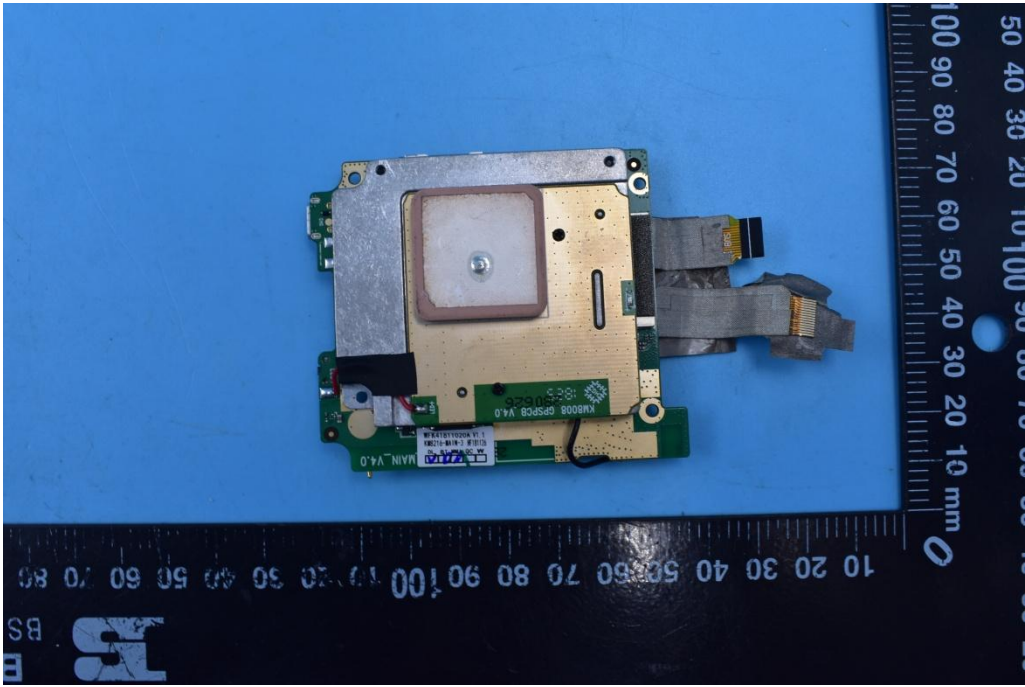

FCC ID:2AMLFJC200

Internal Photos

1. EUT uncover view

2. Mainboard front view

3. Mainboard rear view

4. Antenna view