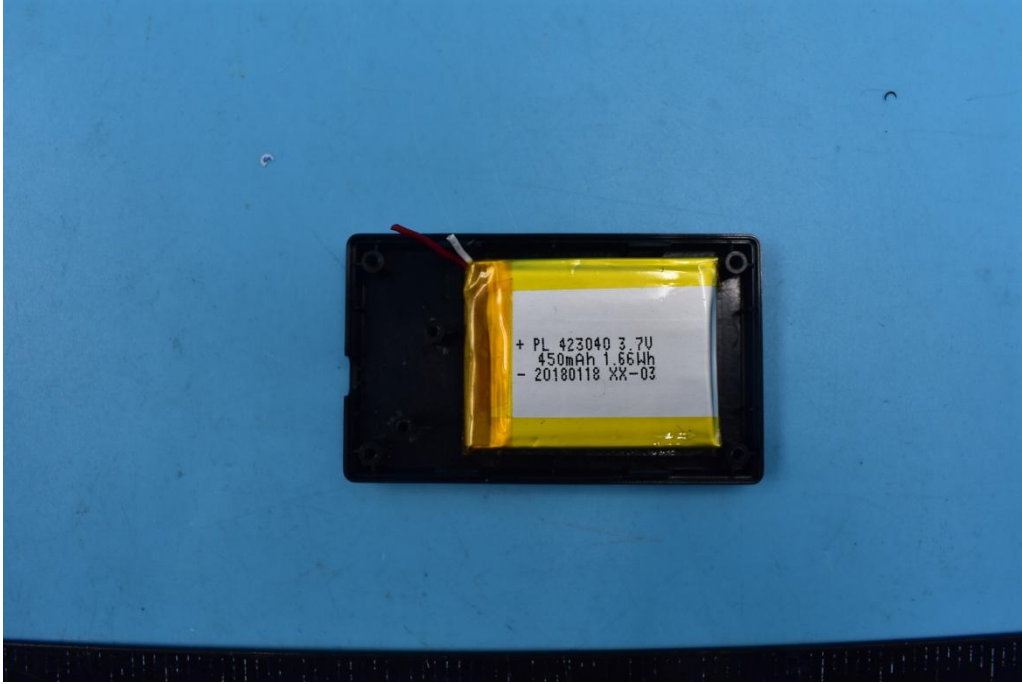

FCC ID:2AMLFJC200

Internal Photos

1. EUT uncover view

2. Mainboard front view

3. Mainboard rear view

4. Antenna view