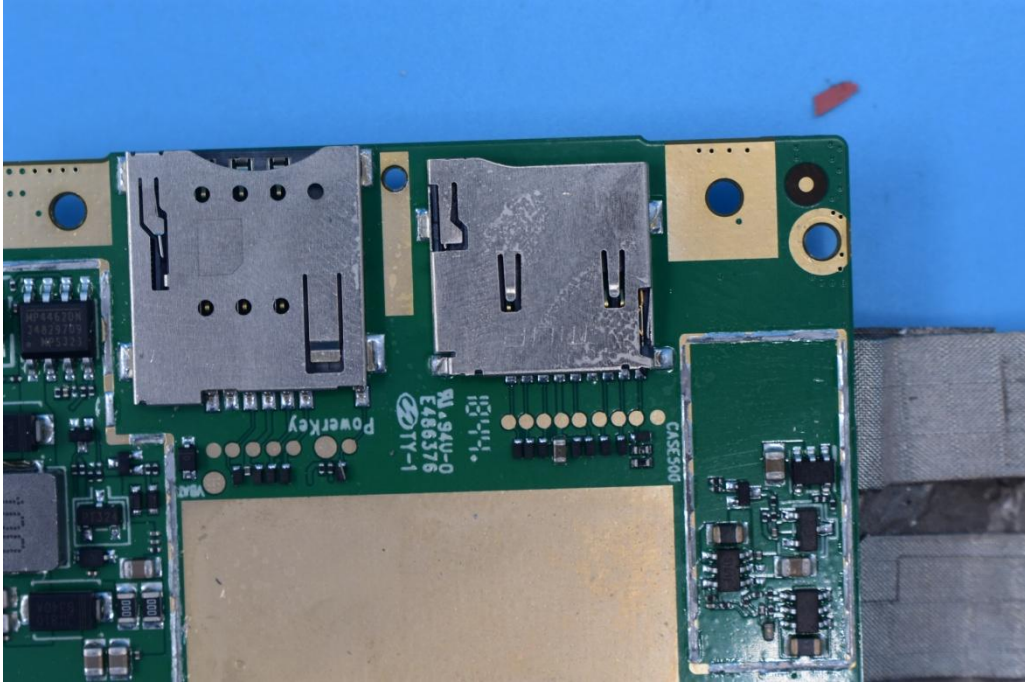

FCC ID:2AMLFJC200

Internal Photos

1. EUT uncover view

2. Mainboard front view

3. Mainboard rear view

4. Antenna view