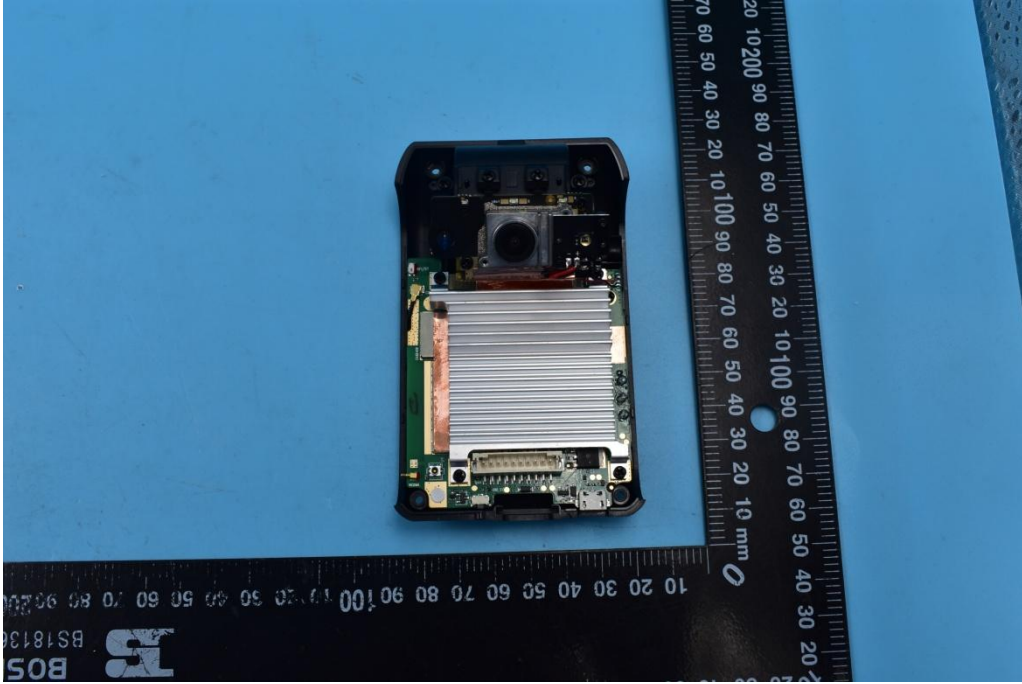

FCC ID:2AMLFJC200

Internal Photos

1. EUT uncover view

2. Mainboard front view

3. Mainboard rear view

4. Antenna view