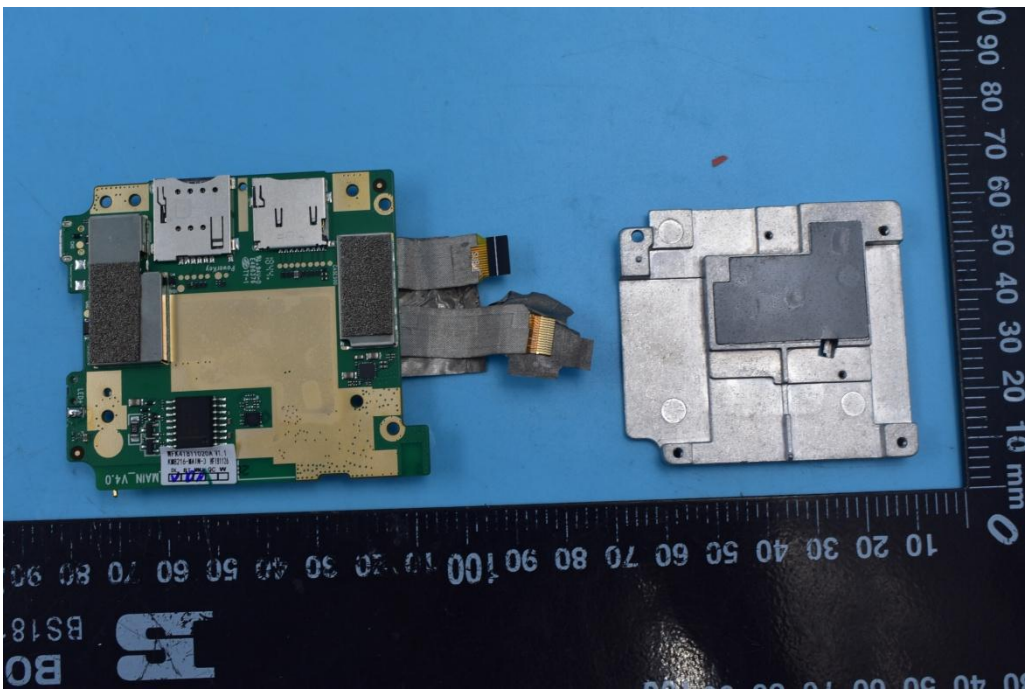

FCC ID:2AMLFJC200

Internal Photos

1. EUT uncover view

2. Mainboard front view

3. Mainboard rear view

4. Antenna view