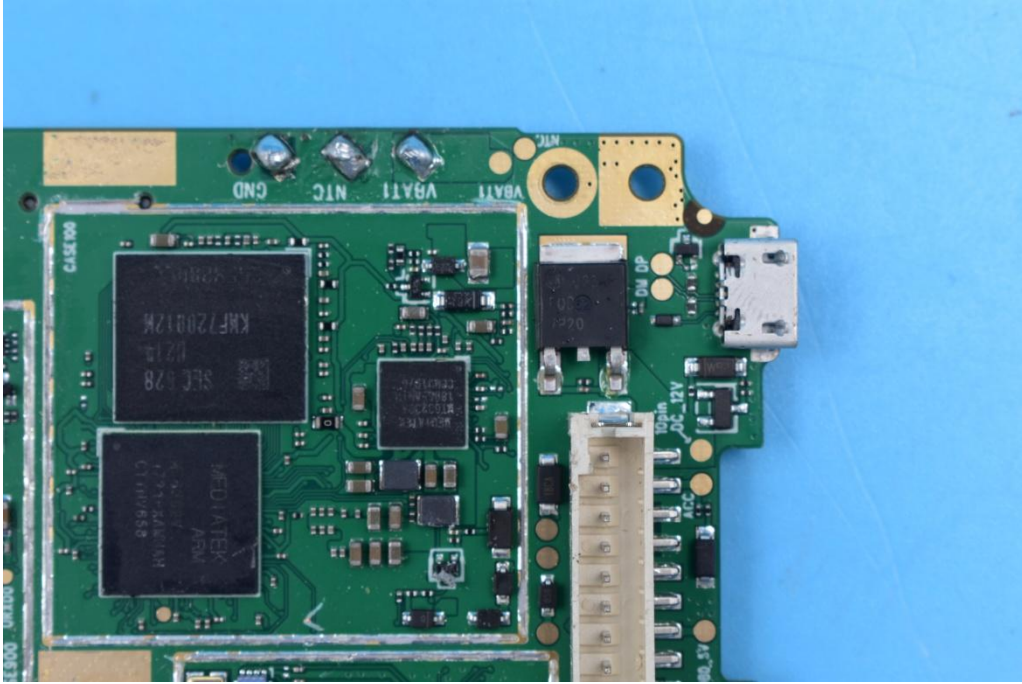

FCC ID:2AMLFJC200

Internal Photos

1. EUT uncover view

2. Mainboard front view

3. Mainboard rear view

4. Antenna view