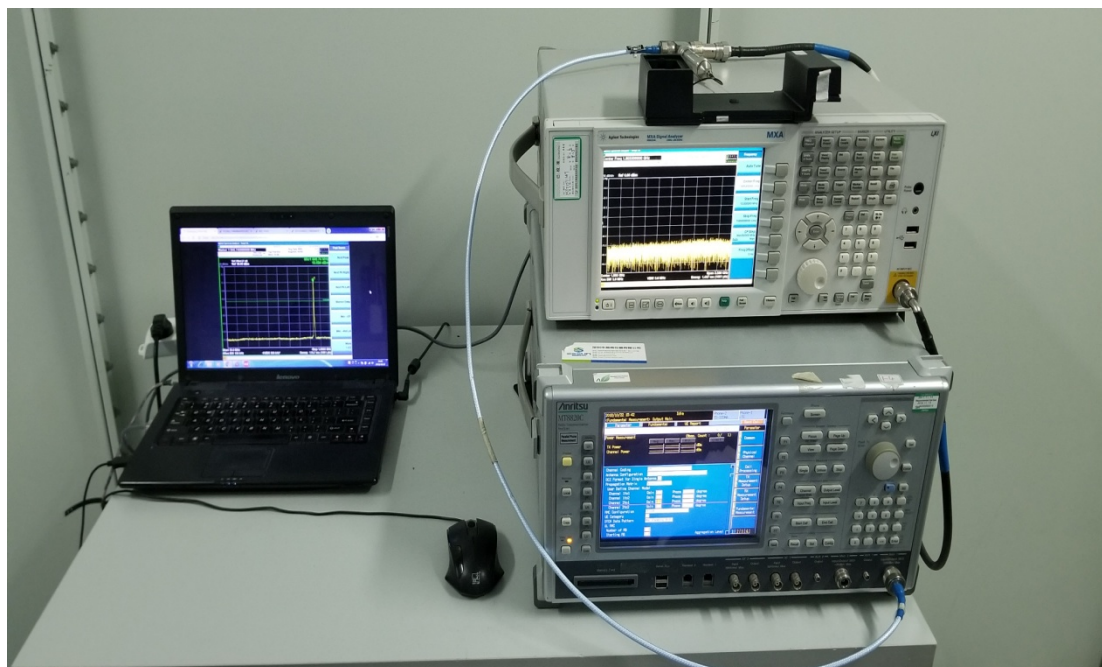

**FCC ID: 2AMLFCT10**

**Test Setup Photos**

1. RF measurement setup

(GSM&WCDMA)

2. Radiated Spurious Emission (30MHz-1GHz)

### 3. Radiated Spurious Emission (above 1GHz)