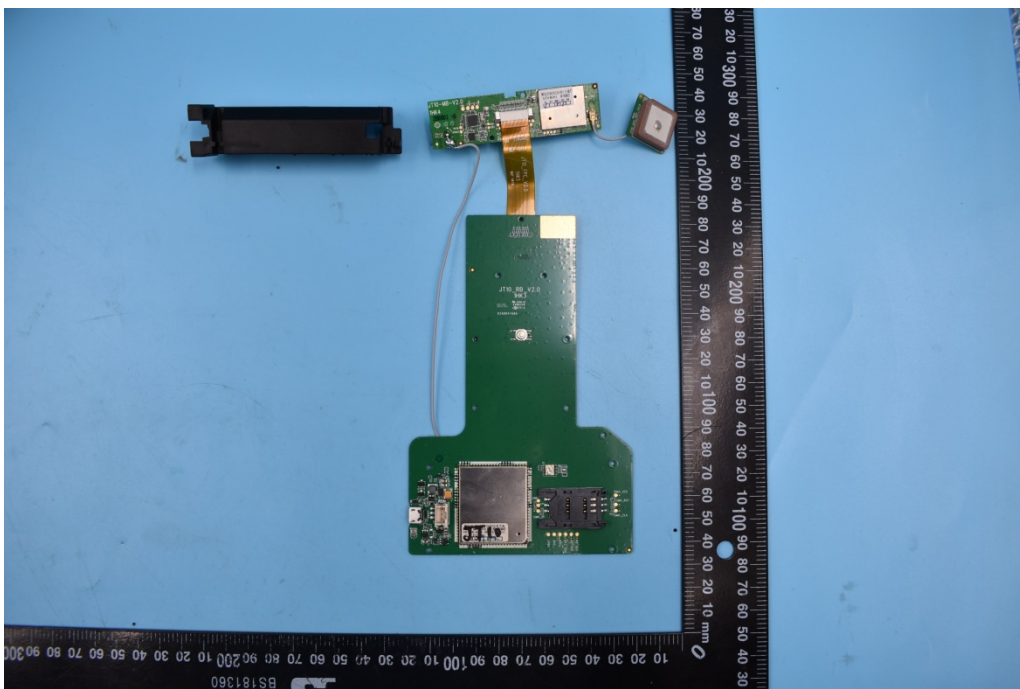

FCC ID: 2AMLFCT10

Internal Photos

1. EUT uncover view

3. Mainboard rear view

4. GSM/WCDMA antenna view

5. GPS antenna view