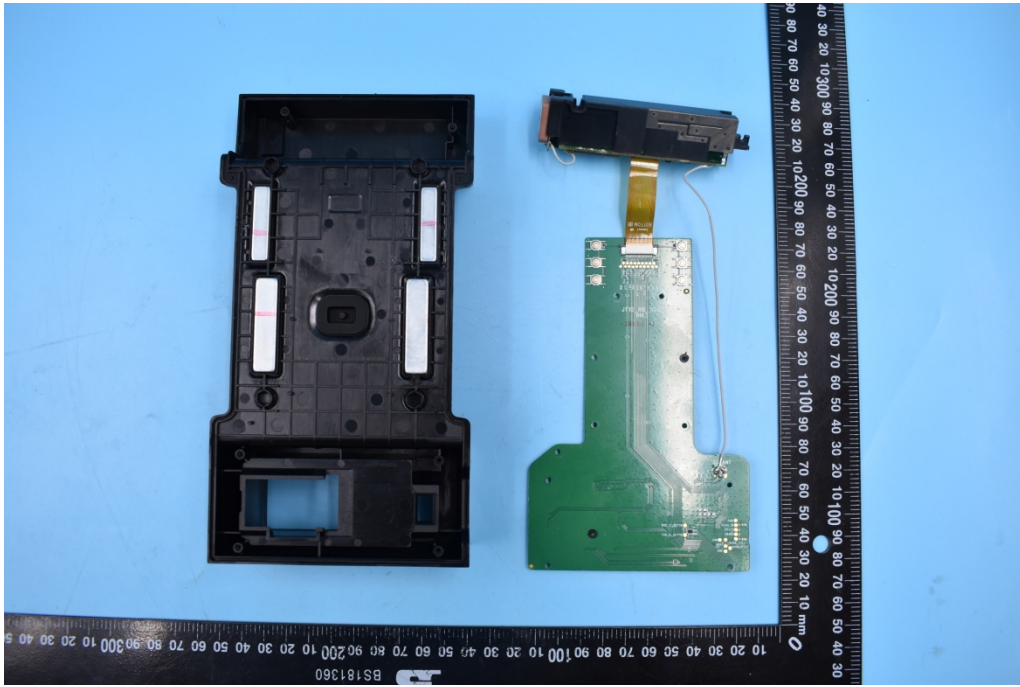

FCC ID: 2AMLFCT10

Internal Photos

1. EUT uncover view

3. Mainboard rear view

4. GSM/WCDMA antenna view

5. GPS antenna view