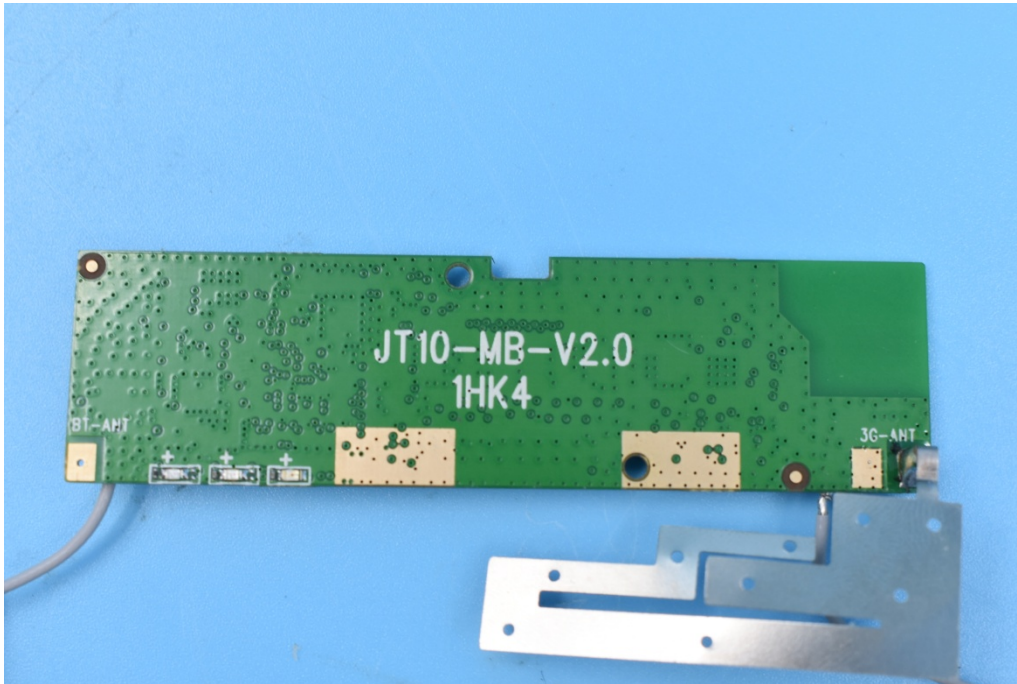

FCC ID: 2AMLFCT10

Internal Photos

1. EUT uncover view

3. Mainboard rear view

4. GSM/WCDMA antenna view

5. GPS antenna view