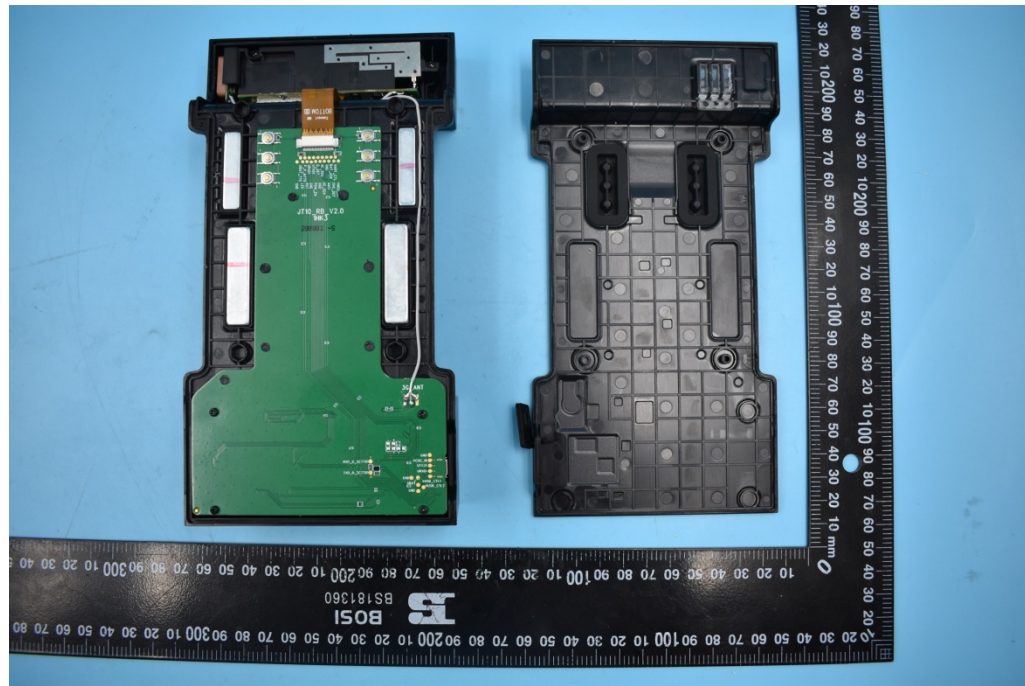

FCC ID: 2AMLFCT10

Internal Photos

1. EUT uncover view

3. Mainboard rear view

4. GSM/WCDMA antenna view

5. GPS antenna view