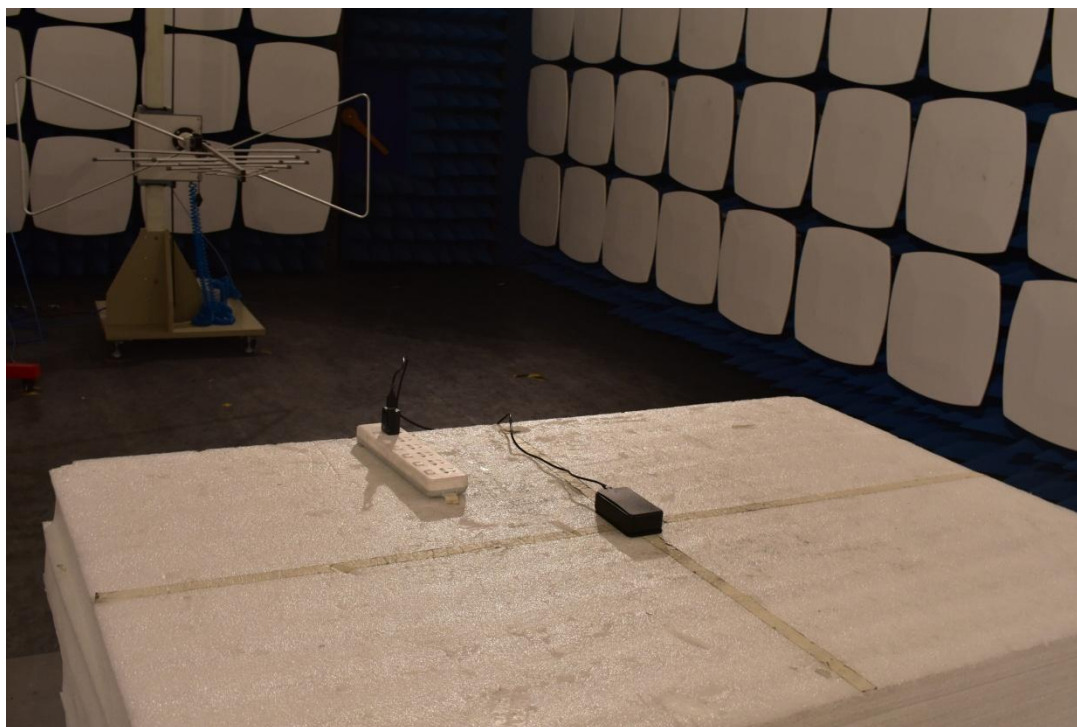

FCC ID: 2AMLFAT6

Test Setup Photos

1. RF measurement setup

(WCDMA<E)

2. Radiated Spurious Emission(30MHz-1GHz)

3. Radiated Spurious Emission(above 1GHz)