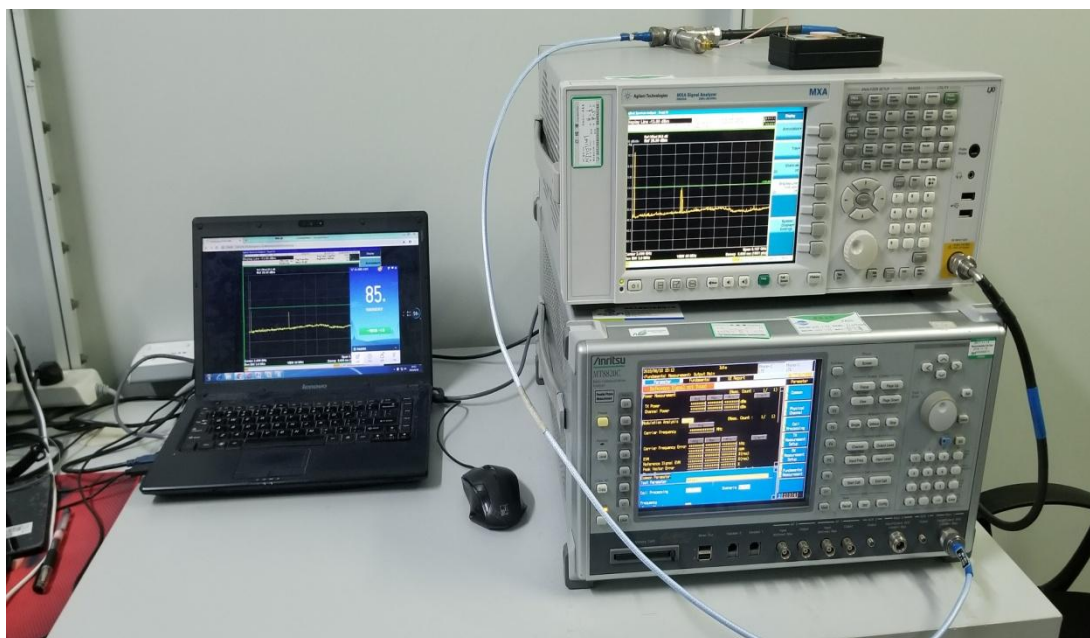

FCC ID: 2AMLFAT6

Test Setup Photos

1. RF measurement setup

(WCDMA<E)

2. Radiated Spurious Emission(30MHz-1GHz)

3. Radiated Spurious Emission(above 1GHz)