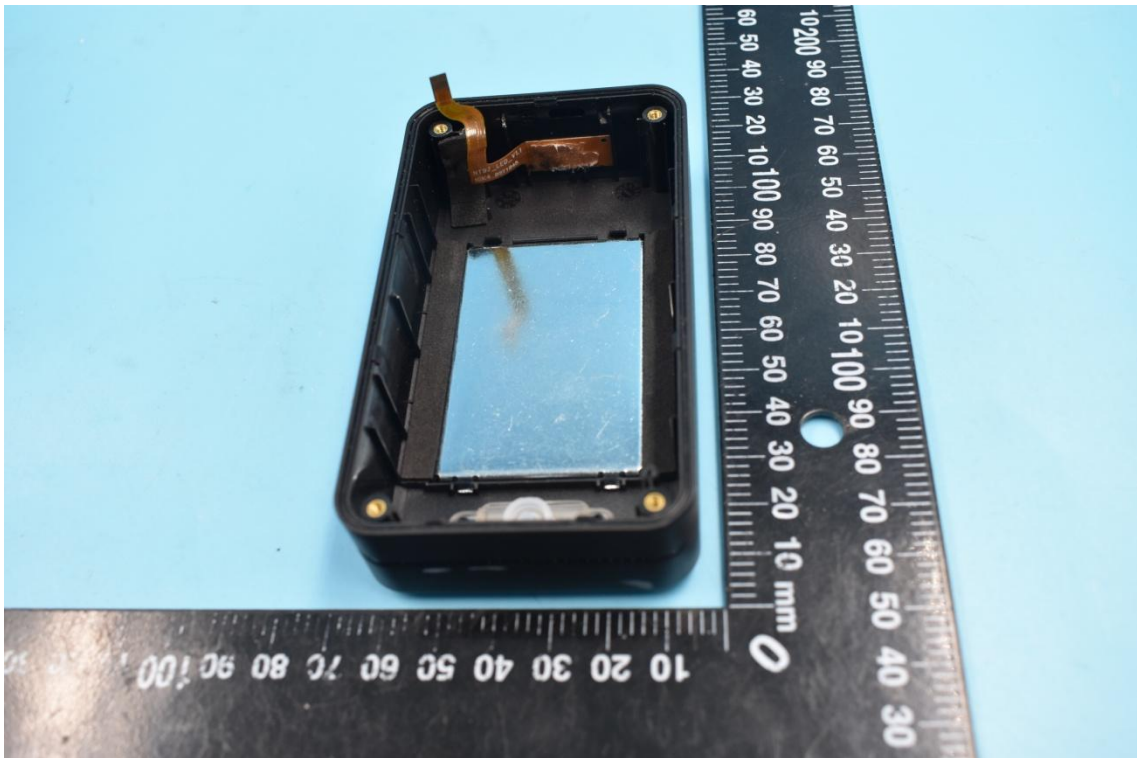

FCC ID:2AMLFAT6

Internal Photos

1. EUT uncover view

2. Antenna view