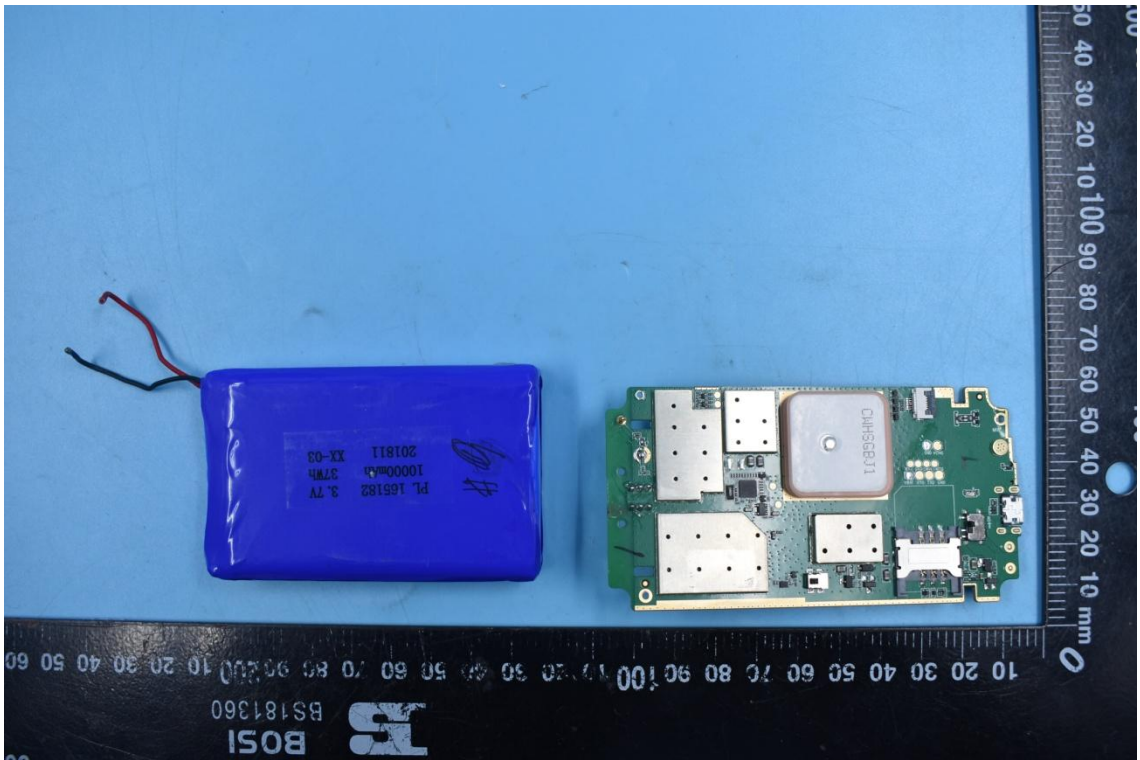

FCC ID:2AMLFAT6

Internal Photos

1. EUT uncover view

2. Antenna view