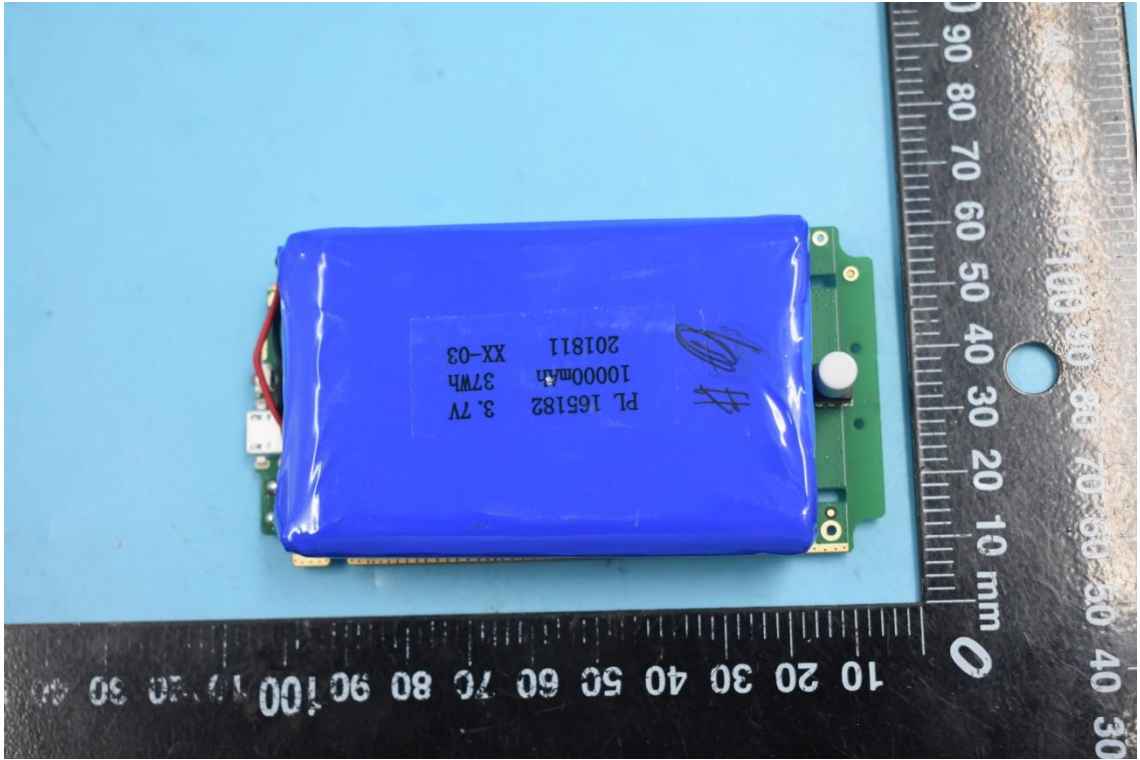

FCC ID:2AMLFAT6

Internal Photos

1. EUT uncover view

2. Antenna view