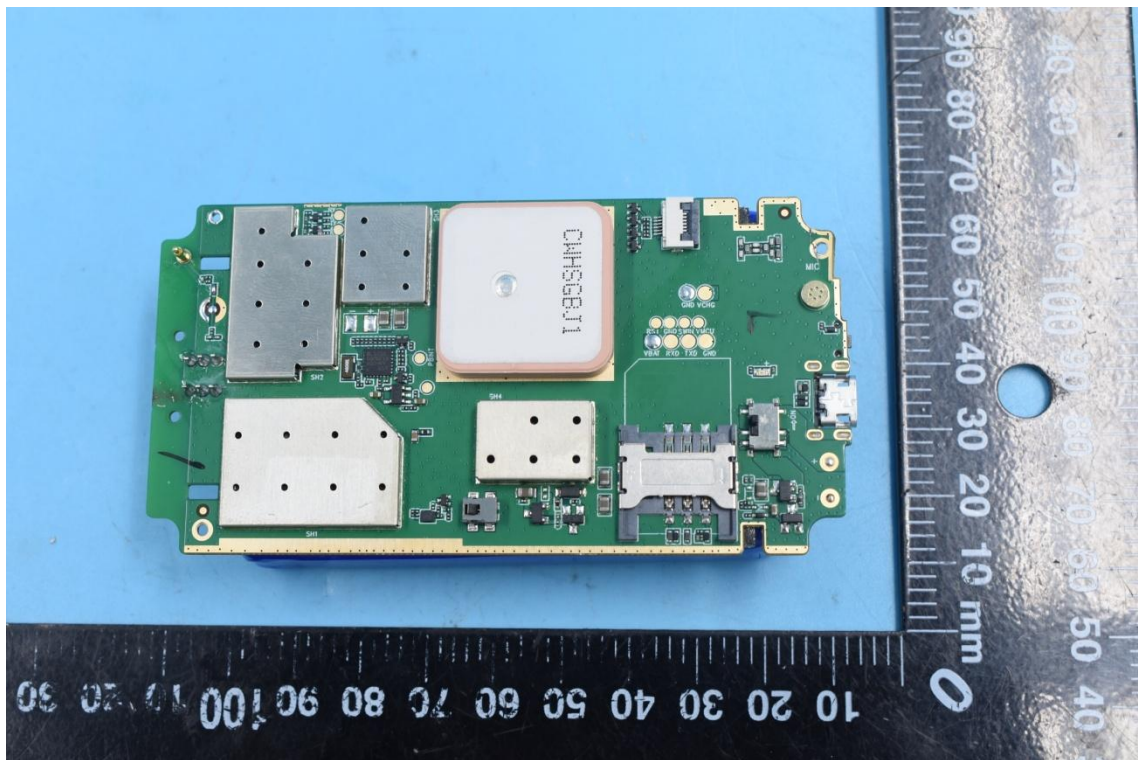

FCC ID:2AMLFAT6

Internal Photos

1. EUT uncover view

2. Antenna view