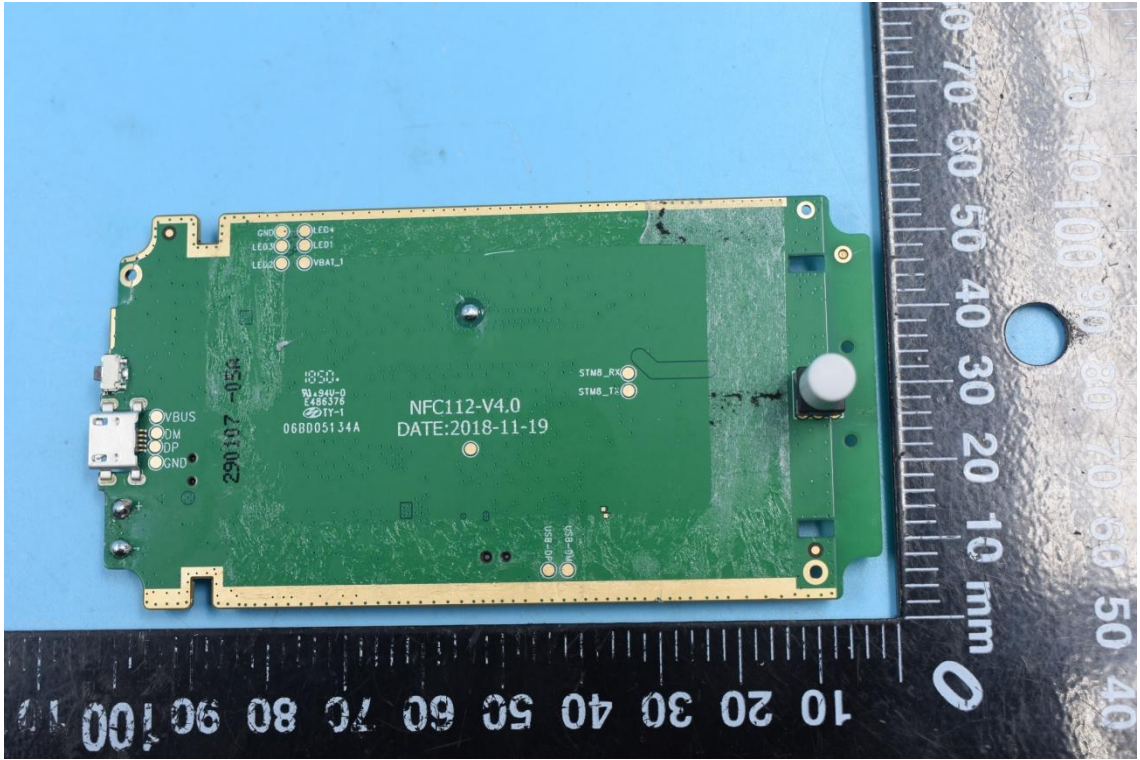

FCC ID:2AMLFAT6

Internal Photos

1. EUT uncover view

2. Antenna view