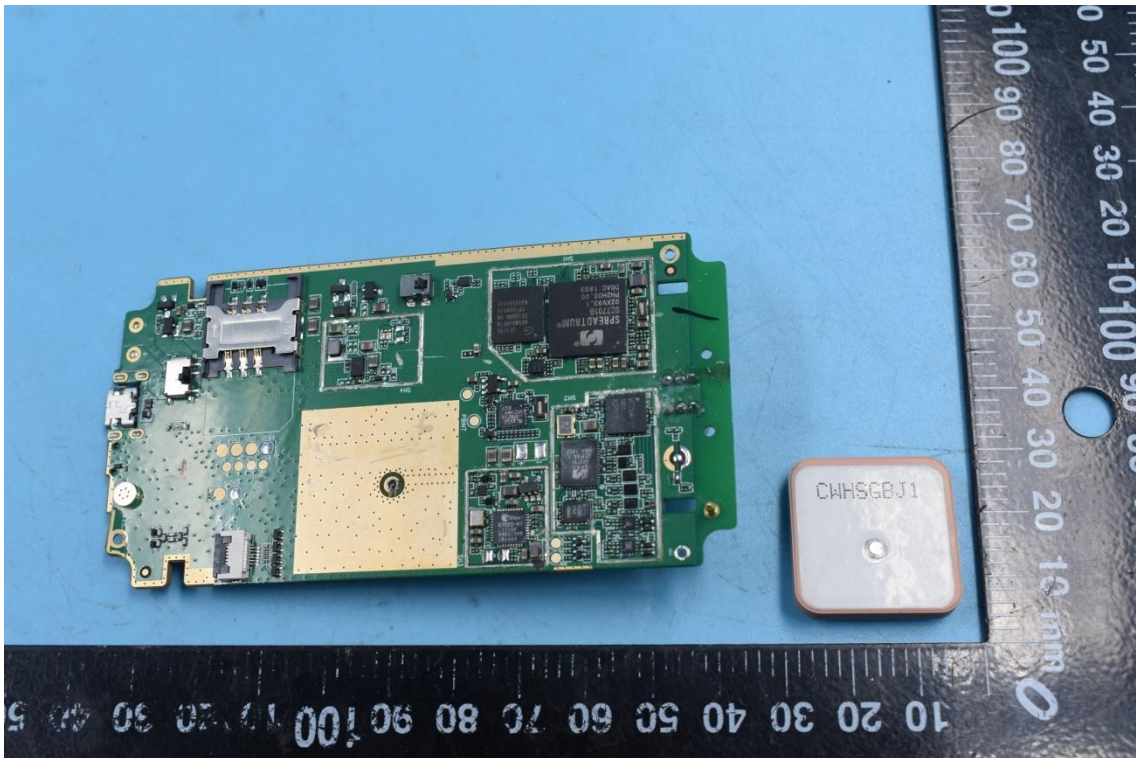

FCC ID:2AMLFAT6

Internal Photos

1. EUT uncover view

2. Antenna view