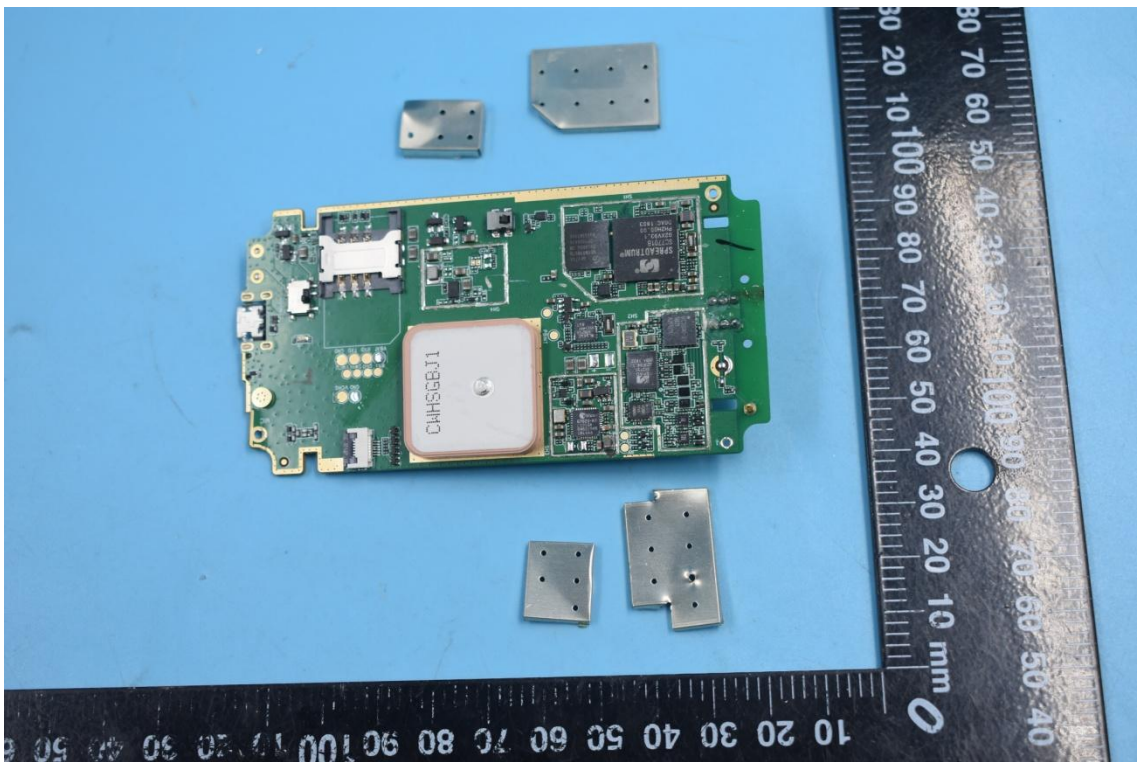

FCC ID:2AMLFAT6

Internal Photos

1. EUT uncover view

2. Antenna view