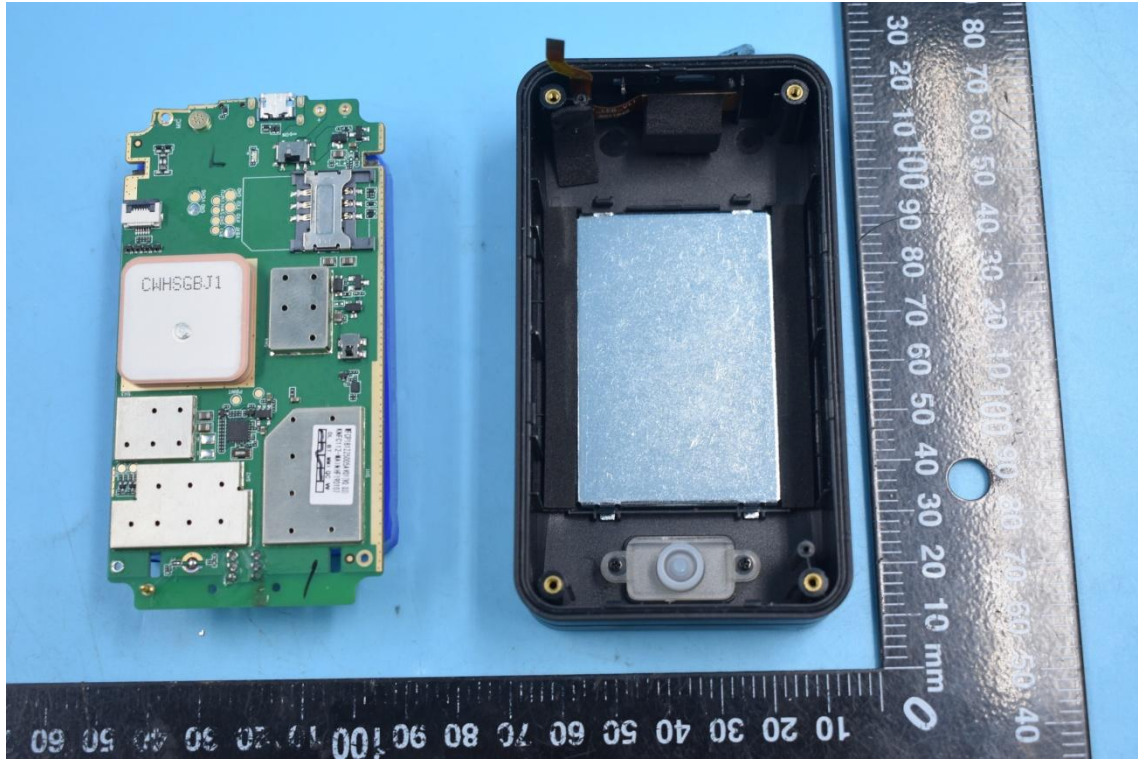

FCC ID:2AMLFAT6

Internal Photos

1. EUT uncover view

2. Antenna view