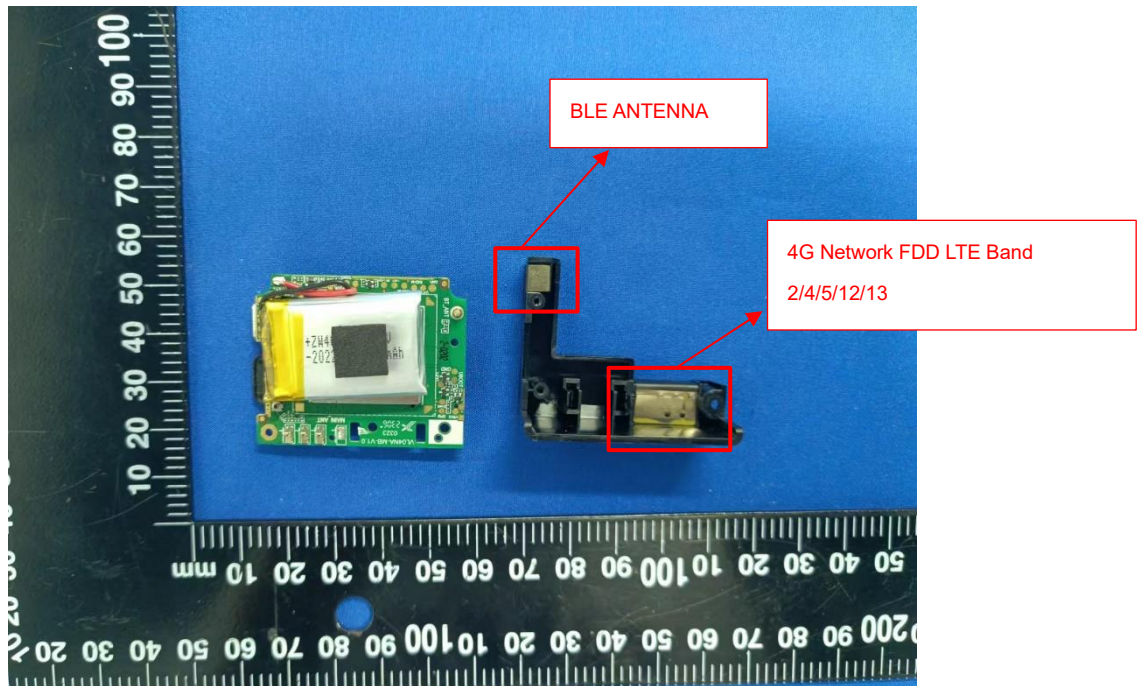

# EUT INTERNAL PHOTOS

EUT UNCOVER VIEW

EUT UNCOVER VIEW

EUT UNCOVER VIEW

MAIN BOARD TOP VIEW 1 (WITH SHIELDING)

MAIN BOARD REAR VIEW 1 (WITH SHIELDING)

MAIN BOARD TOP VIEW 1 (WITHOUT SHIELDING)

MAIN BOARD REAR VIEW 1 (WITHOUT SHIELDING)

MAIN BOARD TOP VIEW 2 (WITH SHIELDING)

MAIN BOARD REAR VIEW 2 (WITH SHIELDING)

MAIN BOARD TOP VIEW 2 (WITHOUT SHIELDING)

MAIN BOARD REAR VIEW 2 (WITHOUT SHIELDING)

Battery Photo (TOP)

Battery Photo (REAR)

--BLANK BELOW--