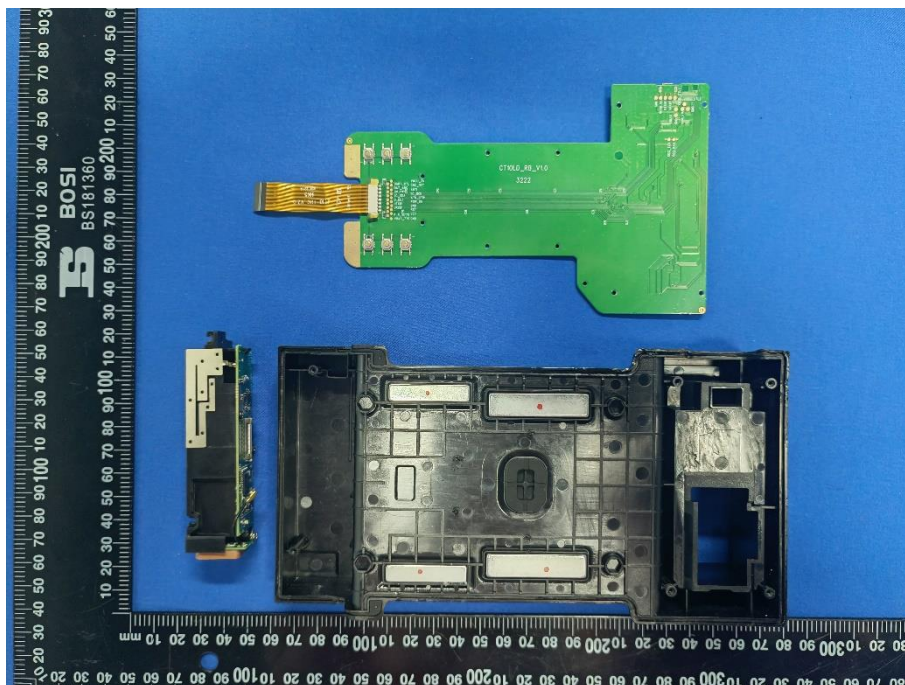

EUT INTERNAL PHOTOS

EUT UNCOVER VIEW

EUT UNCOVER VIEW

EUT UNCOVER VIEW

MAIN BOARD TOP VIEW (WITH SHIELDING)

MAIN BOARD REAR VIEW (WITH SHIELDING)

MAIN BOARD TOP VIEW (WITHOUT SHIELDING)

MAIN BOARD REAR VIEW (WITHOUT SHIELDING)

SUB BOARD TOP VIEW 1 (WITH SHIELDING)

SUB BOARD REAR VIEW 1 (WITH SHIELDING)

SUB BOARD TOP VIEW 1 (WITHOUT SHIELDING)

SUB BOARD REAR VIEW 1 (WITHOUT SHIELDING)

SUB BOARD TOP VIEW 2 (WITH SHIELDING)

SUB BOARD REAR VIEW 2 (WITH SHIELDING)

SUB BOARD TOP VIEW 2 (WITHOUT SHIELDING)

SUB BOARD TOP VIEW 2 (WITH SHIELDING)

Battery 1 Photo (TOP)

Battery Photo 1 (REAR)