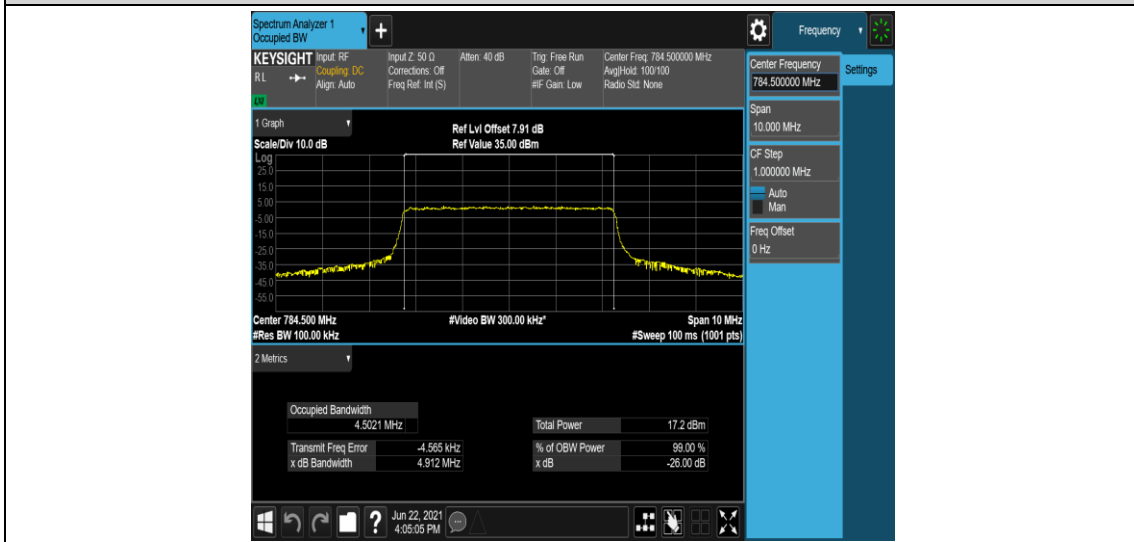

Band13-5MHz-QPSK-23255-25RB#0