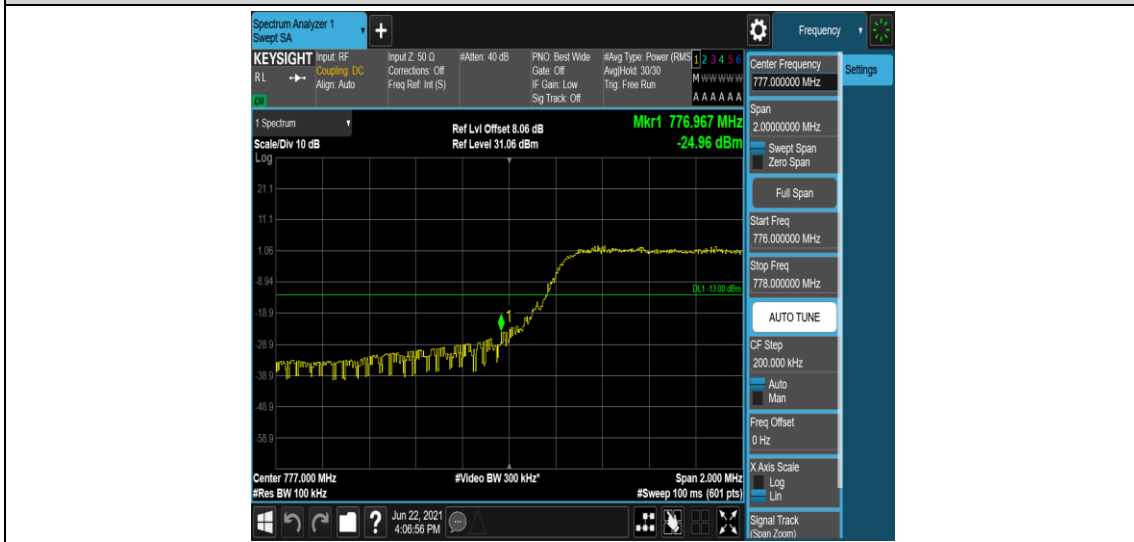

Band13-5MHz-QPSK-23205-25RB#0