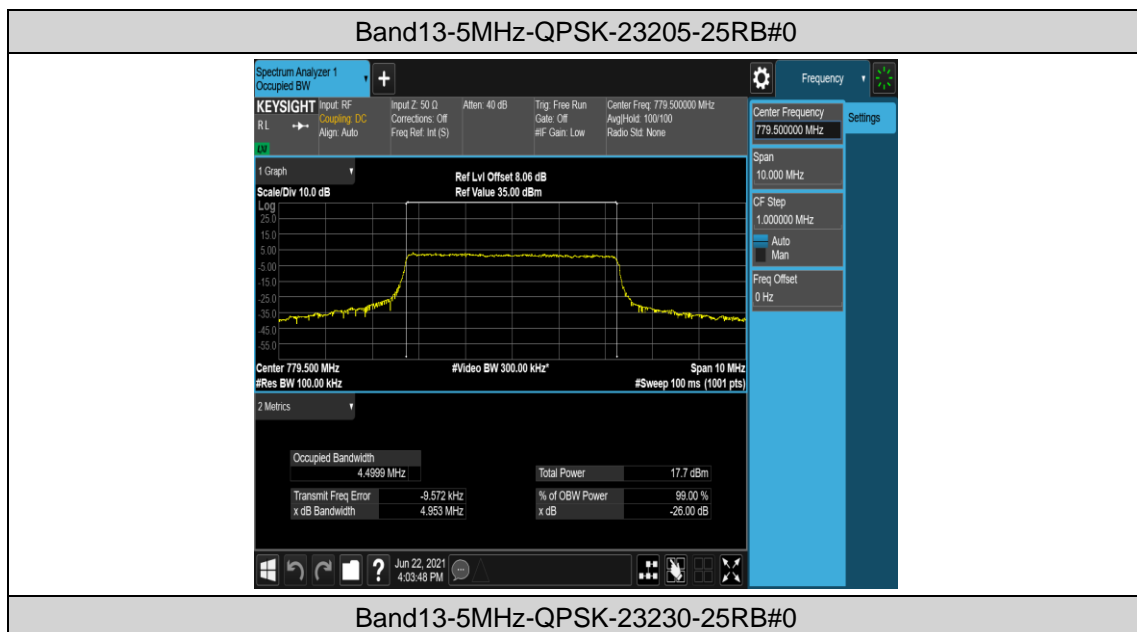

Appendix C: 26dB Bandwidth and Occupied Bandwidth

Test Result

Band	Bandwidth	Modulation	Channel	RB Configuration	Occupied Bandwidth (MHz)	26dB Bandwidth (MHz)	Verdict
Band13	5MHz	QPSK	23205	25RB#0	4.4999	4.953	PASS
Band13	5MHz	QPSK	23230	25RB#0	4.4972	4.985	PASS
Band13	5MHz	QPSK	23255	25RB#0	4.5021	4.912	PASS
Band13	5MHz	16QAM	23205	25RB#0	4.5095	4.960	PASS
Band13	5MHz	16QAM	23230	25RB#0	4.5007	5.014	PASS
Band13	5MHz	16QAM	23255	25RB#0	4.5052	4.915	PASS
Band13	10MHz	QPSK	23230	50RB#0	8.9976	9.612	PASS
Band13	10MHz	16QAM	23230	50RB#0	8.9934	9.585	PASS

Test Graphs