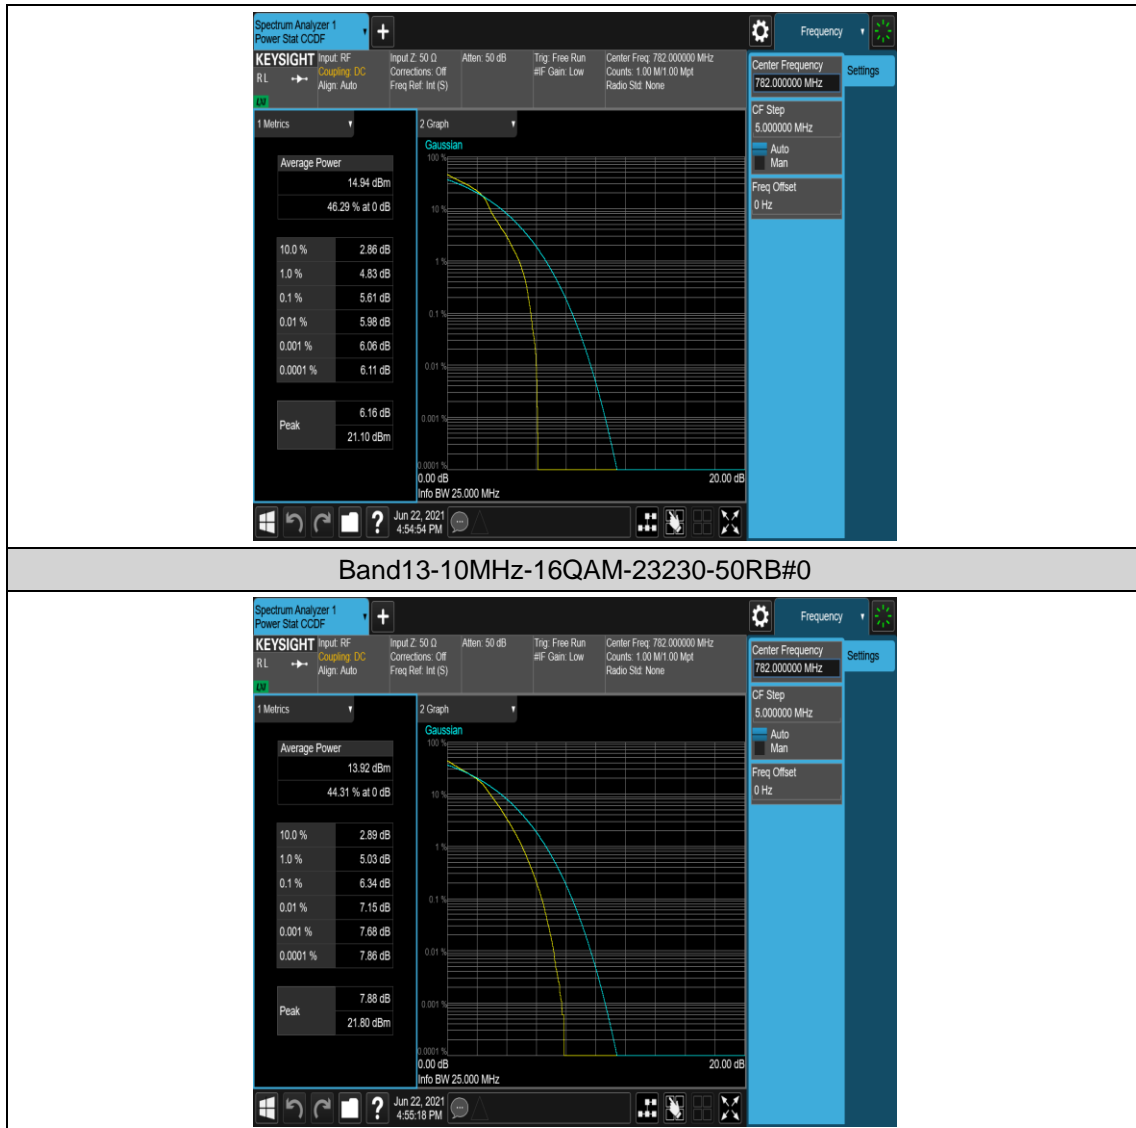

Band13-5MHz-16QAM-23255-1RB#0

Band13-5MHz-16QAM-23255-25RB#0

Band13-10MHz-QPSK-23230-1RB#0

Band13-10MHz-QPSK-23230-50RB#0

Band13-10MHz-16QAM-23230-1RB#0

Appendix C: 26dB Bandwidth and Occupied Bandwidth

Test Result