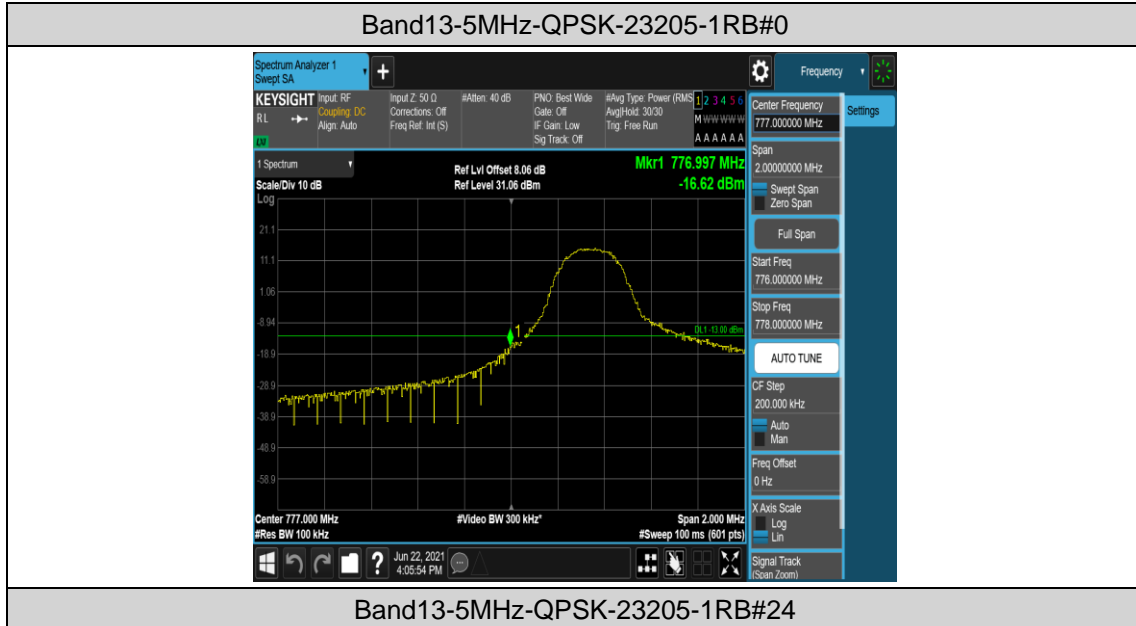

Appendix D: Band Edge

Test Result

Band	Bandwidth	Modulation	Channel	RB Configuration	Result(dBm)	Verdict
Band13	5MHz	QPSK	23205	1RB#0	-16.62	PASS
Band13	5MHz	QPSK	23205	1RB#24	-31.32	PASS
Band13	5MHz	QPSK	23205	25RB#0	-24.96	PASS
Band13	5MHz	QPSK	23255	1RB#0	-33.33	PASS
Band13	5MHz	QPSK	23255	1RB#24	-17.71	PASS
Band13	5MHz	QPSK	23255	25RB#0	-27.41	PASS
Band13	5MHz	16QAM	23205	1RB#0	-20.36	PASS
Band13	5MHz	16QAM	23205	1RB#24	-33.44	PASS
Band13	5MHz	16QAM	23205	25RB#0	-27.21	PASS
Band13	5MHz	16QAM	23255	1RB#0	-34.23	PASS
Band13	5MHz	16QAM	23255	1RB#24	-18.51	PASS
Band13	5MHz	16QAM	23255	25RB#0	-26.52	PASS

Test Graphs