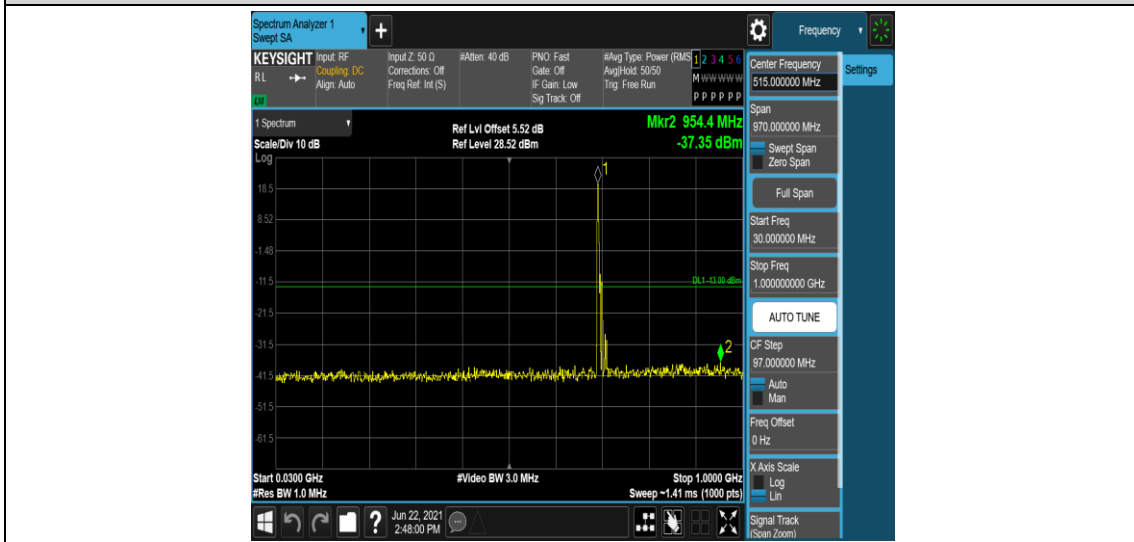

Band12-10MHz-16QAM-23060-1RB#0-Range3:30~1000MHz