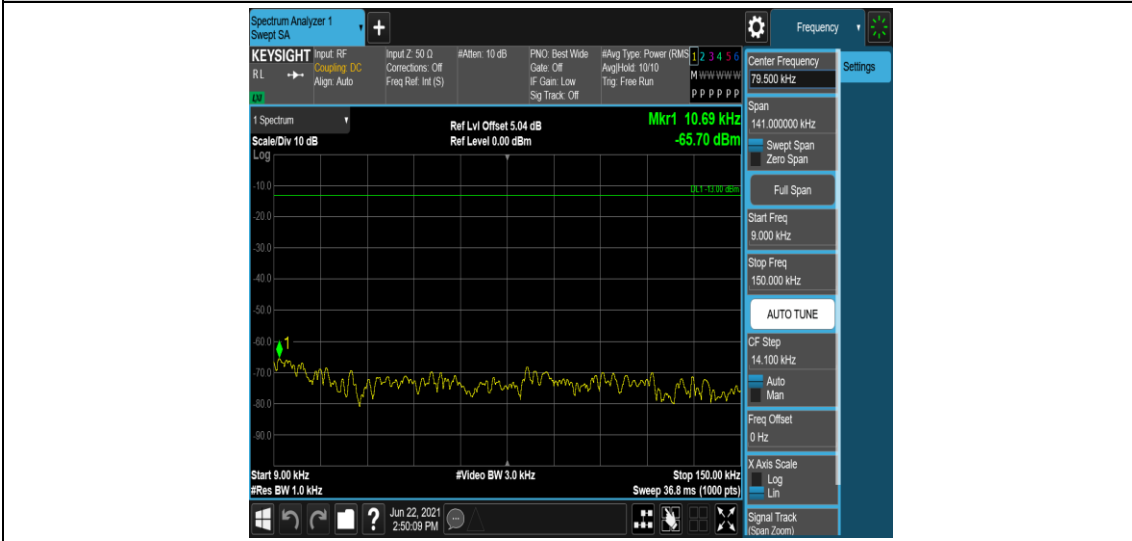

Band12-10MHz-QPSK-23130-1RB#0-Range1:0.009~0.15MHz