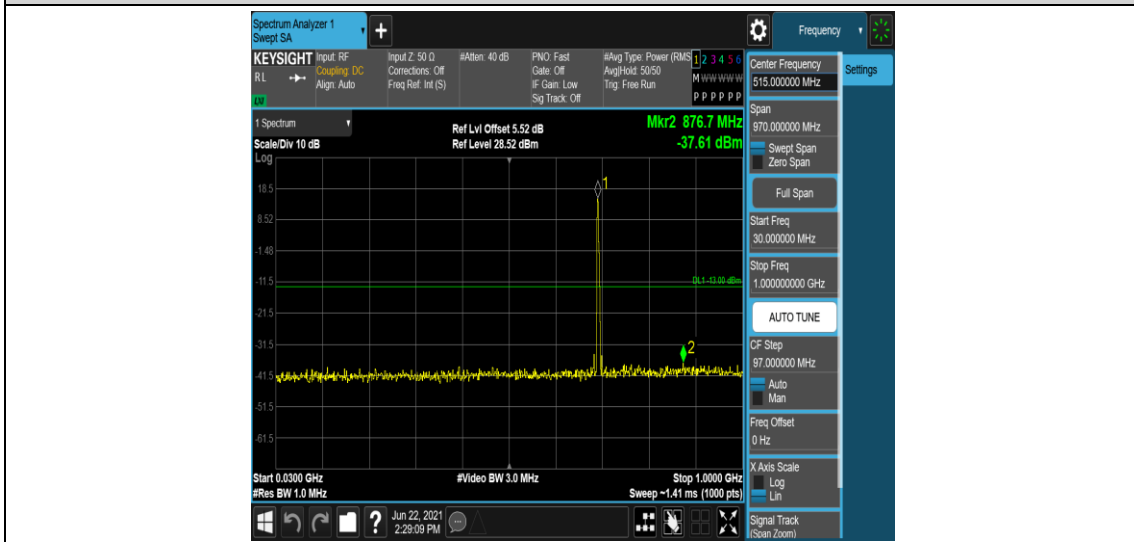

Band12-5MHz-16QAM-23035-1RB#0-Range3:30~1000MHz