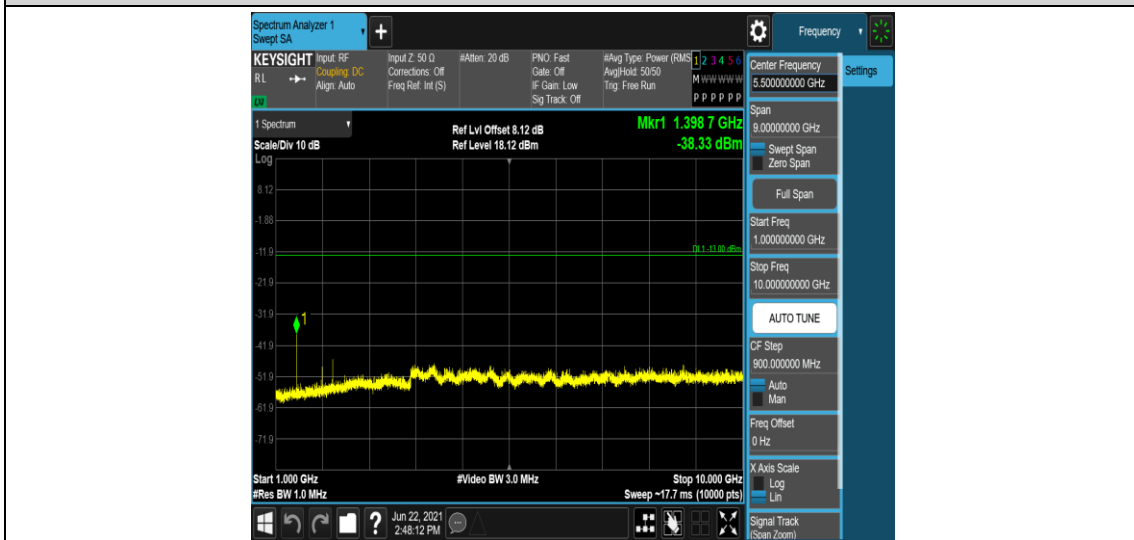

Band12-10MHz-16QAM-23060-1RB#0-Range4:1000~10000MHz