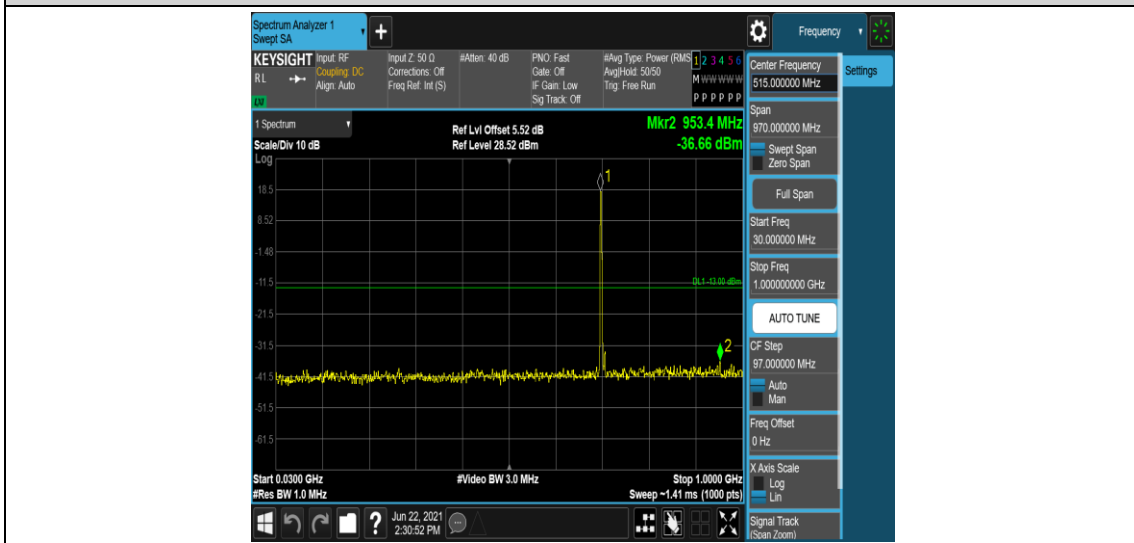

Band12-5MHz-16QAM-23095-1RB#0-Range3:30~1000MHz