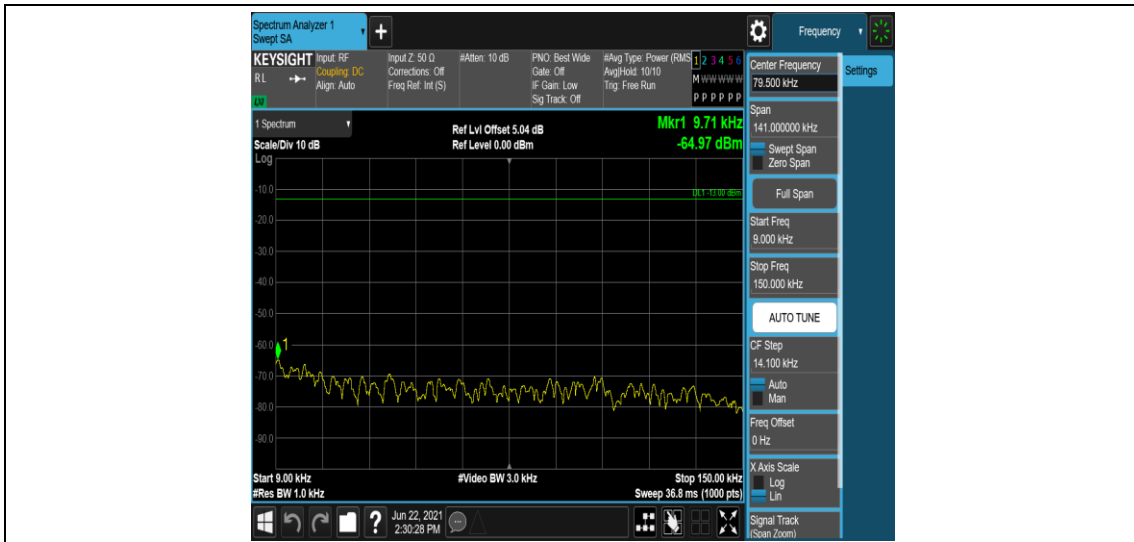

Band12-5MHz-16QAM-23035-1RB#0-Range1:0.009~0.15MHz

Band12-5MHz-16QAM-23035-1RB#0-Range2:0.15~30MHz

Band12-5MHz-16QAM-23035-1RB#0-Range3:30~1000MHz

Band12-5MHz-16QAM-23035-1RB#0-Range4:1000~10000MHz

Band12-5MHz-16QAM-23095-1RB#0-Range1:0.009~0.15MHz