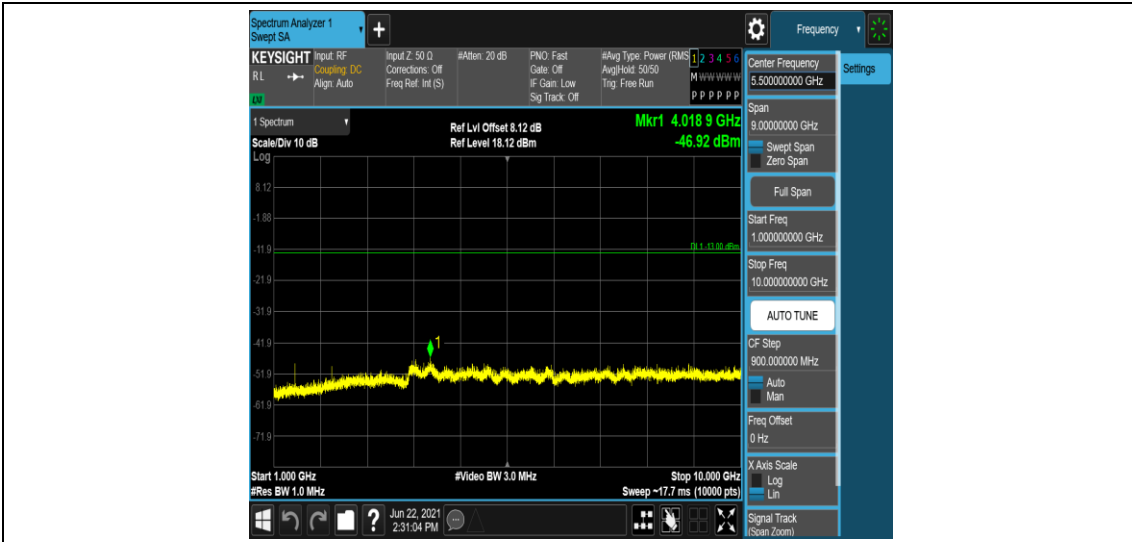

Band12-5MHz-16QAM-23095-1RB#0-Range4:1000~10000MHz