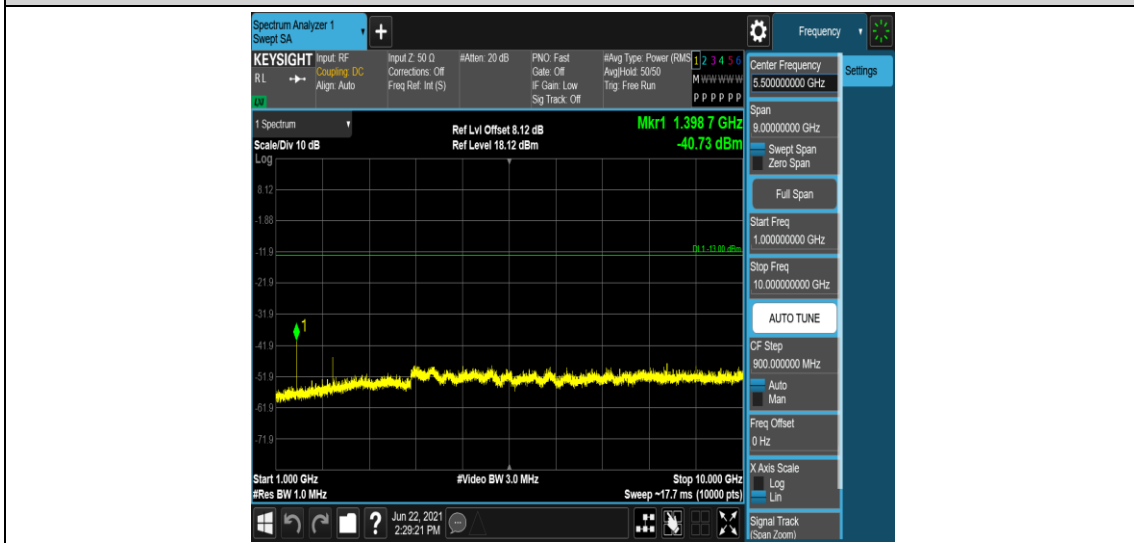

Band12-5MHz-16QAM-23035-1RB#0-Range1:0.009~0.15MHz

Band12-5MHz-16QAM-23035-1RB#0-Range2:0.15~30MHz

Band12-5MHz-16QAM-23035-1RB#0-Range3:30~1000MHz

Band12-5MHz-16QAM-23035-1RB#0-Range4:1000~10000MHz

Band12-5MHz-16QAM-23095-1RB#0-Range1:0.009~0.15MHz