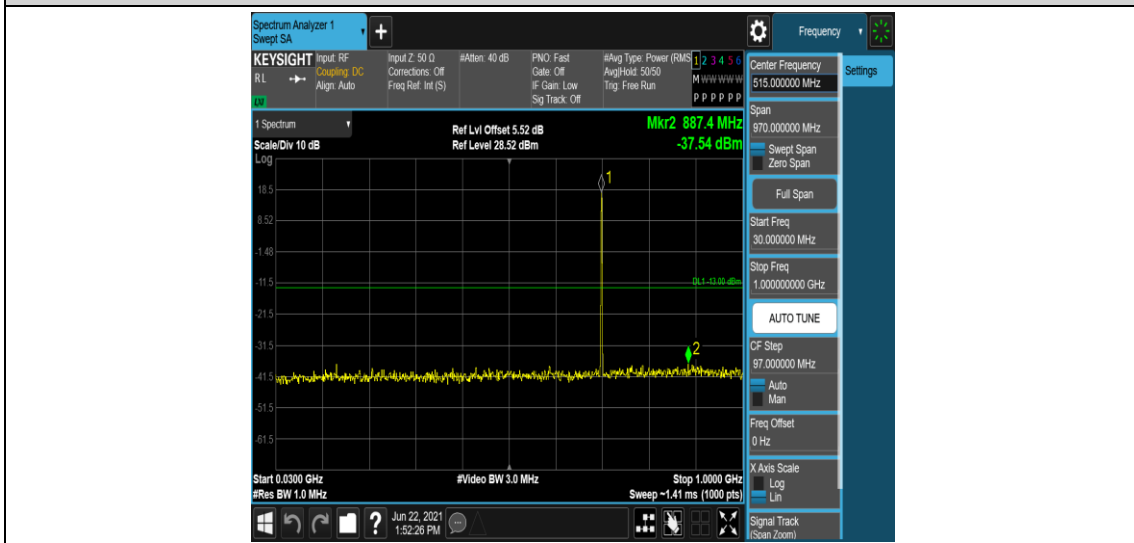

Band12-1.4MHz-16QAM-23017-1RB#0-Range4:1000~10000MHz

Band12-1.4MHz-16QAM-23095-1RB#0-Range1:0.009~0.15MHz

Band12-1.4MHz-16QAM-23095-1RB#0-Range2:0.15~30MHz

Band12-1.4MHz-16QAM-23095-1RB#0-Range3:30~1000MHz