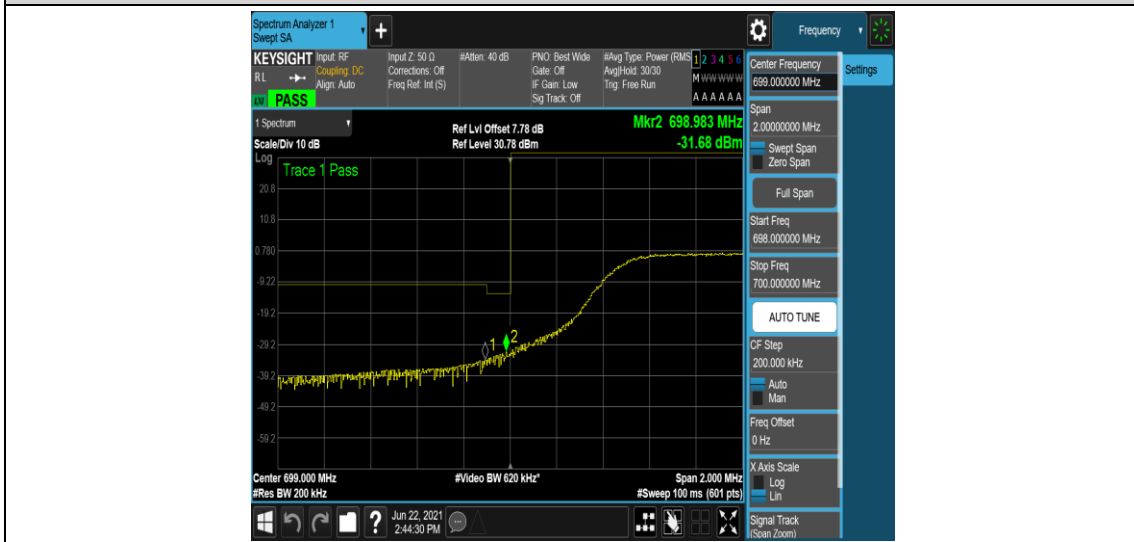

Band12-10MHz-16QAM-23060-50RB#0

Band12-10MHz-16QAM-23130-1RB#0

Band12-10MHz-16QAM-23130-1RB#49

Band12-10MHz-16QAM-23130-50RB#0

Appendix E: Conducted Spurious Emission

Test Result

Band	Bandwidth	Modulation	Channel	RB Configuration	Frequency Range	Verdict
Band12	1.4MHz	QPSK	23017	1RB#0	Range1:0.009~0.15MHz	PASS
Band12	1.4MHz	QPSK	23017	1RB#0	Range2:0.15~30MHz	PASS
Band12	1.4MHz	QPSK	23017	1RB#0	Range3:30~1000MHz	PASS
Band12	1.4MHz	QPSK	23017	1RB#0	Range4:1000~10000MHz	PASS
Band12	1.4MHz	QPSK	23095	1RB#0	Range1:0.009~0.15MHz	PASS
Band12	1.4MHz	QPSK	23095	1RB#0	Range2:0.15~30MHz	PASS
Band12	1.4MHz	QPSK	23095	1RB#0	Range3:30~1000MHz	PASS
Band12	1.4MHz	QPSK	23095	1RB#0	Range4:1000~10000MHz	PASS
Band12	1.4MHz	QPSK	23173	1RB#0	Range1:0.009~0.15MHz	PASS
Band12	1.4MHz	QPSK	23173	1RB#0	Range2:0.15~30MHz	PASS
Band12	1.4MHz	QPSK	23173	1RB#0	Range3:30~1000MHz	PASS
Band12	1.4MHz	QPSK	23173	1RB#0	Range4:1000~10000MHz	PASS
Band12	1.4MHz	16QAM	23017	1RB#0	Range1:0.009~0.15MHz	PASS
Band12	1.4MHz	16QAM	23017	1RB#0	Range2:0.15~30MHz	PASS
Band12	1.4MHz	16QAM	23017	1RB#0	Range3:30~1000MHz	PASS
Band12	1.4MHz	16QAM	23017	1RB#0	Range4:1000~10000MHz	PASS
Band12	1.4MHz	16QAM	23095	1RB#0	Range1:0.009~0.15MHz	PASS
Band12	1.4MHz	16QAM	23095	1RB#0	Range2:0.15~30MHz	PASS
Band12	1.4MHz	16QAM	23095	1RB#0	Range3:30~1000MHz	PASS
Band12	1.4MHz	16QAM	23095	1RB#0	Range4:1000~10000MHz	PASS
Band12	1.4MHz	16QAM	23173	1RB#0	Range1:0.009~0.15MHz	PASS
Band12	1.4MHz	16QAM	23173	1RB#0	Range2:0.15~30MHz	PASS
Band12	1.4MHz	16QAM	23173	1RB#0	Range3:30~1000MHz	PASS
Band12	1.4MHz	16QAM	23173	1RB#0	Range4:1000~10000MHz	PASS
Band12	3MHz	QPSK	23025	1RB#0	Range1:0.009~0.15MHz	PASS
Band12	3MHz	QPSK	23025	1RB#0	Range2:0.15~30MHz	PASS
Band12	3MHz	QPSK	23025	1RB#0	Range3:30~1000MHz	PASS
Band12	3MHz	QPSK	23025	1RB#0	Range4:1000~10000MHz	PASS
Band12	3MHz	QPSK	23095	1RB#0	Range1:0.009~0.15MHz	PASS
Band12	3MHz	QPSK	23095	1RB#0	Range2:0.15~30MHz	PASS
Band12	3MHz	QPSK	23095	1RB#0	Range3:30~1000MHz	PASS
Band12	3MHz	QPSK	23095	1RB#0	Range4:1000~10000MHz	PASS
Band12	3MHz	QPSK	23165	1RB#0	Range1:0.009~0.15MHz	PASS
Band12	3MHz	QPSK	23165	1RB#0	Range2:0.15~30MHz	PASS
Band12	3MHz	QPSK	23165	1RB#0	Range3:30~1000MHz	PASS