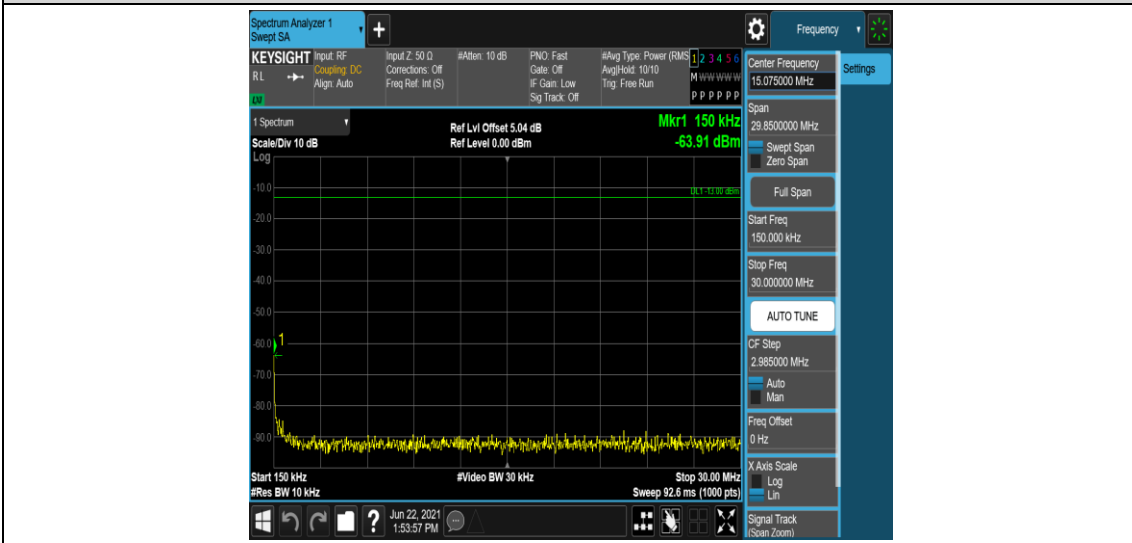

Band12-1.4MHz-16QAM-23173-1RB#0-Range2:0.15~30MHz