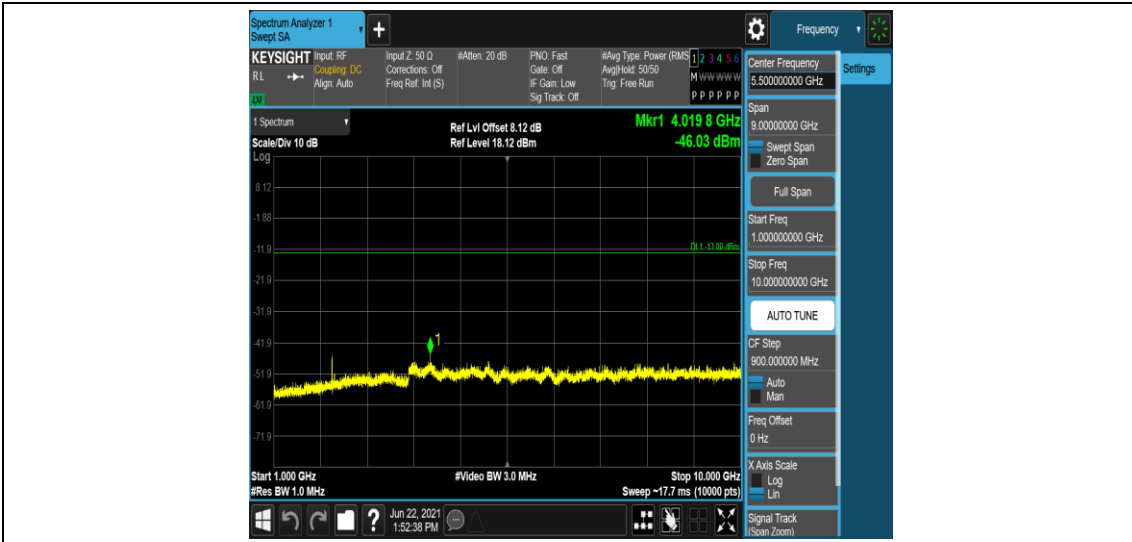

Band12-1.4MHz-16QAM-23095-1RB#0-Range4:1000~10000MHz