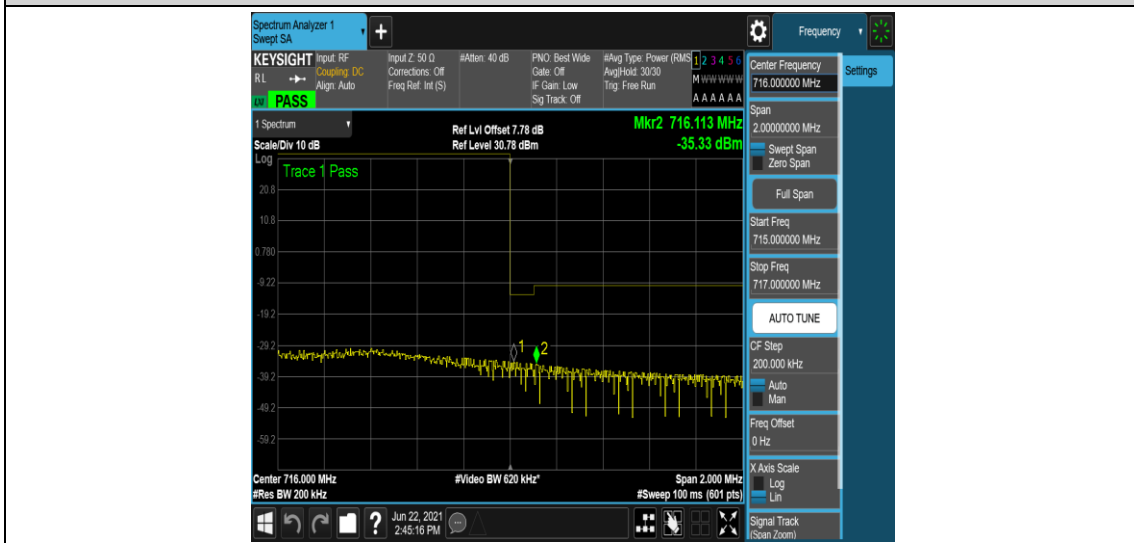

Band12-10MHz-16QAM-23060-50RB#0

Band12-10MHz-16QAM-23130-1RB#0

Band12-10MHz-16QAM-23130-1RB#49

Band12-10MHz-16QAM-23130-50RB#0

Appendix E: Conducted Spurious Emission

Test Result

Band	Bandwidth	Modulation	Channel	RB Configuration	Frequency Range	Verdict
Band12	1.4MHz	QPSK	23017	1RB#0	Range1:0.009~0.15MHz	PASS
Band12	1.4MHz	QPSK	23017	1RB#0	Range2:0.15~30MHz	PASS
Band12	1.4MHz	QPSK	23017	1RB#0	Range3:30~1000MHz	PASS
Band12	1.4MHz	QPSK	23017	1RB#0	Range4:1000~10000MHz	PASS
Band12	1.4MHz	QPSK	23095	1RB#0	Range1:0.009~0.15MHz	PASS
Band12	1.4MHz	QPSK	23095	1RB#0	Range2:0.15~30MHz	PASS
Band12	1.4MHz	QPSK	23095	1RB#0	Range3:30~1000MHz	PASS
Band12	1.4MHz	QPSK	23095	1RB#0	Range4:1000~10000MHz	PASS
Band12	1.4MHz	QPSK	23173	1RB#0	Range1:0.009~0.15MHz	PASS
Band12	1.4MHz	QPSK	23173	1RB#0	Range2:0.15~30MHz	PASS
Band12	1.4MHz	QPSK	23173	1RB#0	Range3:30~1000MHz	PASS
Band12	1.4MHz	QPSK	23173	1RB#0	Range4:1000~10000MHz	PASS
Band12	1.4MHz	16QAM	23017	1RB#0	Range1:0.009~0.15MHz	PASS
Band12	1.4MHz	16QAM	23017	1RB#0	Range2:0.15~30MHz	PASS
Band12	1.4MHz	16QAM	23017	1RB#0	Range3:30~1000MHz	PASS
Band12	1.4MHz	16QAM	23017	1RB#0	Range4:1000~10000MHz	PASS
Band12	1.4MHz	16QAM	23095	1RB#0	Range1:0.009~0.15MHz	PASS
Band12	1.4MHz	16QAM	23095	1RB#0	Range2:0.15~30MHz	PASS
Band12	1.4MHz	16QAM	23095	1RB#0	Range3:30~1000MHz	PASS
Band12	1.4MHz	16QAM	23095	1RB#0	Range4:1000~10000MHz	PASS
Band12	1.4MHz	16QAM	23173	1RB#0	Range1:0.009~0.15MHz	PASS
Band12	1.4MHz	16QAM	23173	1RB#0	Range2:0.15~30MHz	PASS
Band12	1.4MHz	16QAM	23173	1RB#0	Range3:30~1000MHz	PASS
Band12	1.4MHz	16QAM	23173	1RB#0	Range4:1000~10000MHz	PASS
Band12	3MHz	QPSK	23025	1RB#0	Range1:0.009~0.15MHz	PASS
Band12	3MHz	QPSK	23025	1RB#0	Range2:0.15~30MHz	PASS
Band12	3MHz	QPSK	23025	1RB#0	Range3:30~1000MHz	PASS
Band12	3MHz	QPSK	23025	1RB#0	Range4:1000~10000MHz	PASS
Band12	3MHz	QPSK	23095	1RB#0	Range1:0.009~0.15MHz	PASS
Band12	3MHz	QPSK	23095	1RB#0	Range2:0.15~30MHz	PASS
Band12	3MHz	QPSK	23095	1RB#0	Range3:30~1000MHz	PASS
Band12	3MHz	QPSK	23095	1RB#0	Range4:1000~10000MHz	PASS
Band12	3MHz	QPSK	23165	1RB#0	Range1:0.009~0.15MHz	PASS
Band12	3MHz	QPSK	23165	1RB#0	Range2:0.15~30MHz	PASS
Band12	3MHz	QPSK	23165	1RB#0	Range3:30~1000MHz	PASS