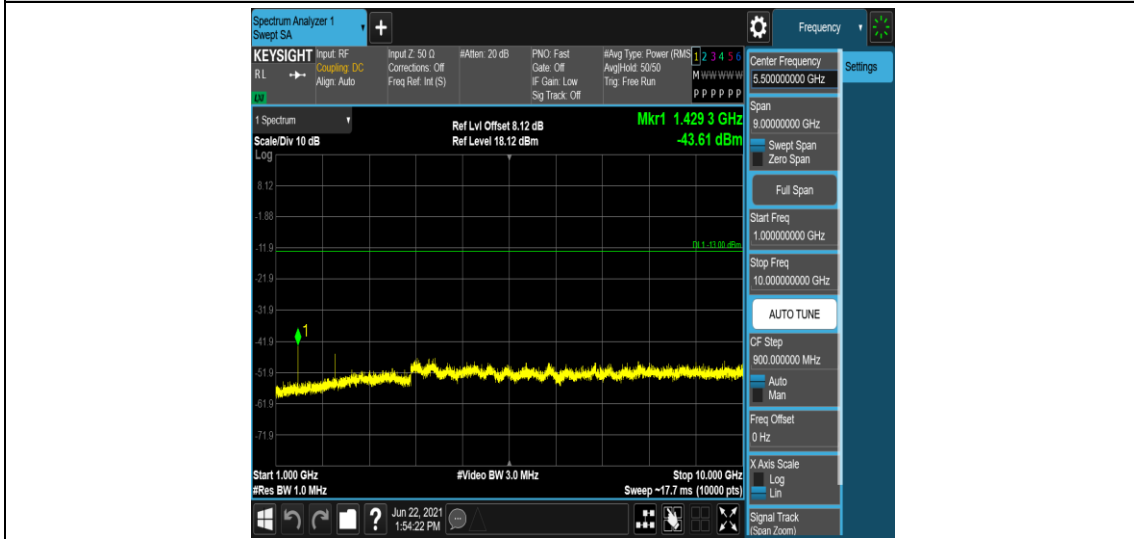

Band12-1.4MHz-16QAM-23173-1RB#0-Range4:1000~10000MHz