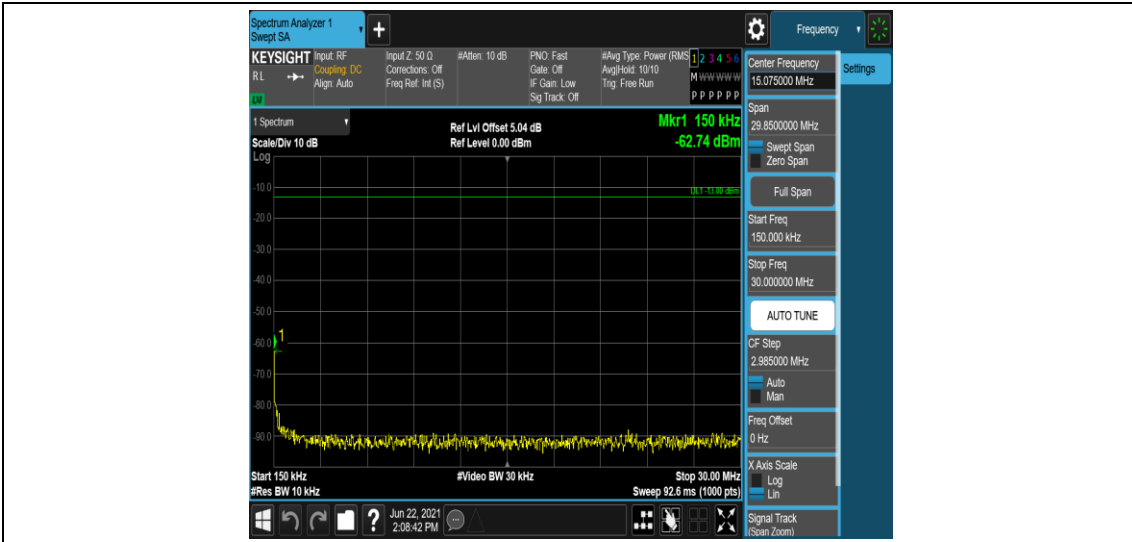

Band12-3MHz-QPSK-23025-1RB#0-Range2:0.15~30MHz