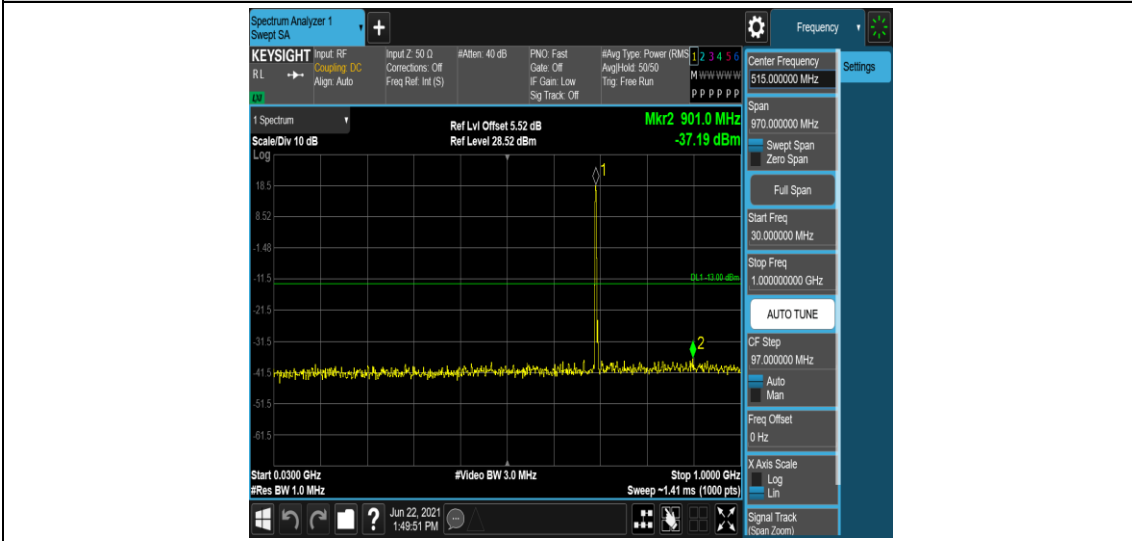

Band12-1.4MHz-QPSK-23017-1RB#0-Range3:30~1000MHz