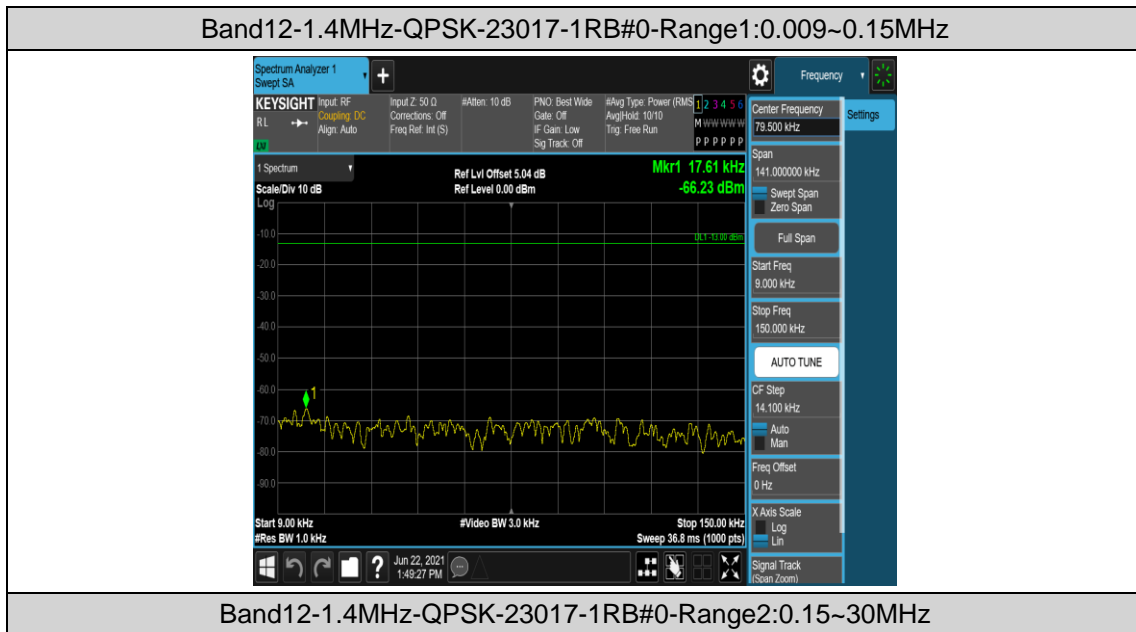

Band12	10MHz	QPSK	23095	1RB#0	Range2:0.15~30MHz	PASS
Band12	10MHz	QPSK	23095	1RB#0	Range3:30~1000MHz	PASS
Band12	10MHz	QPSK	23095	1RB#0	Range4:1000~10000MHz	PASS
Band12	10MHz	QPSK	23130	1RB#0	Range1:0.009~0.15MHz	PASS
Band12	10MHz	QPSK	23130	1RB#0	Range2:0.15~30MHz	PASS
Band12	10MHz	QPSK	23130	1RB#0	Range3:30~1000MHz	PASS
Band12	10MHz	QPSK	23130	1RB#0	Range4:1000~10000MHz	PASS
Band12	10MHz	16QAM	23060	1RB#0	Range1:0.009~0.15MHz	PASS
Band12	10MHz	16QAM	23060	1RB#0	Range2:0.15~30MHz	PASS
Band12	10MHz	16QAM	23060	1RB#0	Range3:30~1000MHz	PASS
Band12	10MHz	16QAM	23060	1RB#0	Range4:1000~10000MHz	PASS
Band12	10MHz	16QAM	23095	1RB#0	Range1:0.009~0.15MHz	PASS
Band12	10MHz	16QAM	23095	1RB#0	Range2:0.15~30MHz	PASS
Band12	10MHz	16QAM	23095	1RB#0	Range3:30~1000MHz	PASS
Band12	10MHz	16QAM	23095	1RB#0	Range4:1000~10000MHz	PASS
Band12	10MHz	16QAM	23130	1RB#0	Range1:0.009~0.15MHz	PASS
Band12	10MHz	16QAM	23130	1RB#0	Range2:0.15~30MHz	PASS
Band12	10MHz	16QAM	23130	1RB#0	Range3:30~1000MHz	PASS
Band12	10MHz	16QAM	23130	1RB#0	Range4:1000~10000MHz	PASS

Test Graphs