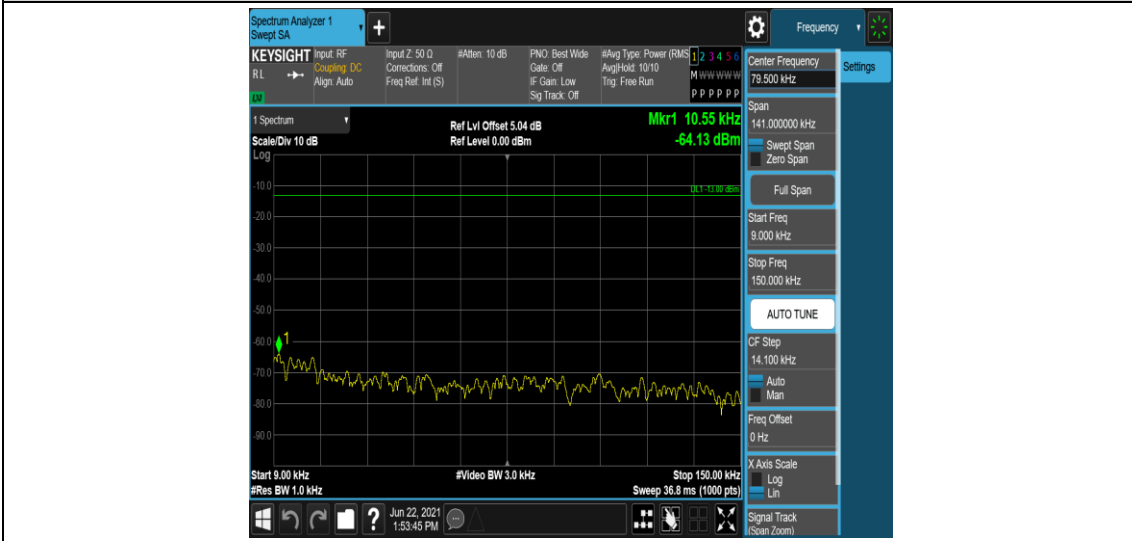

Band12-1.4MHz-16QAM-23173-1RB#0-Range1:0.009~0.15MHz