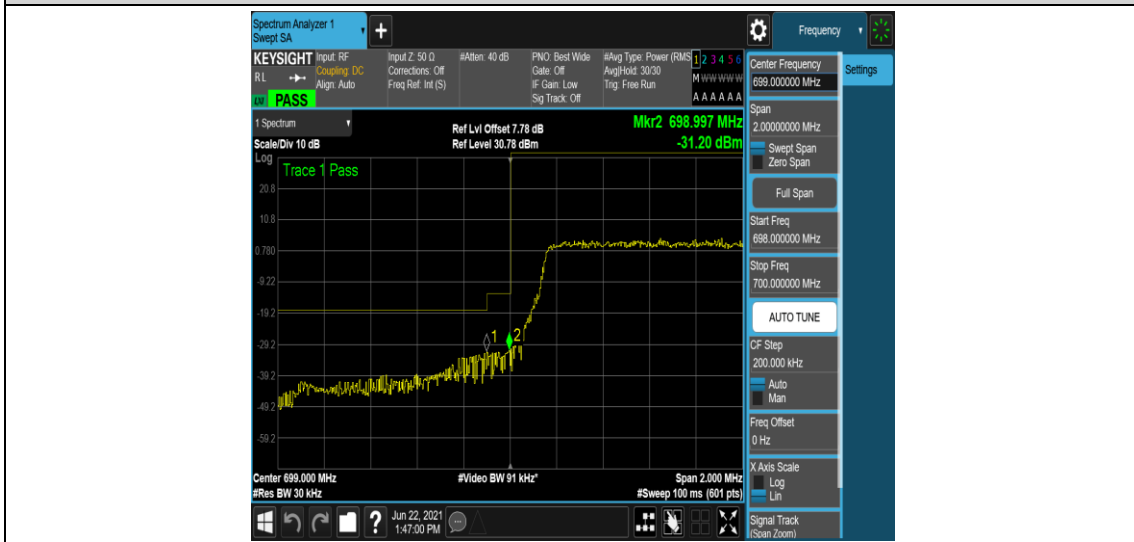

Band12-1.4MHz-QPSK-23017-6RB#0