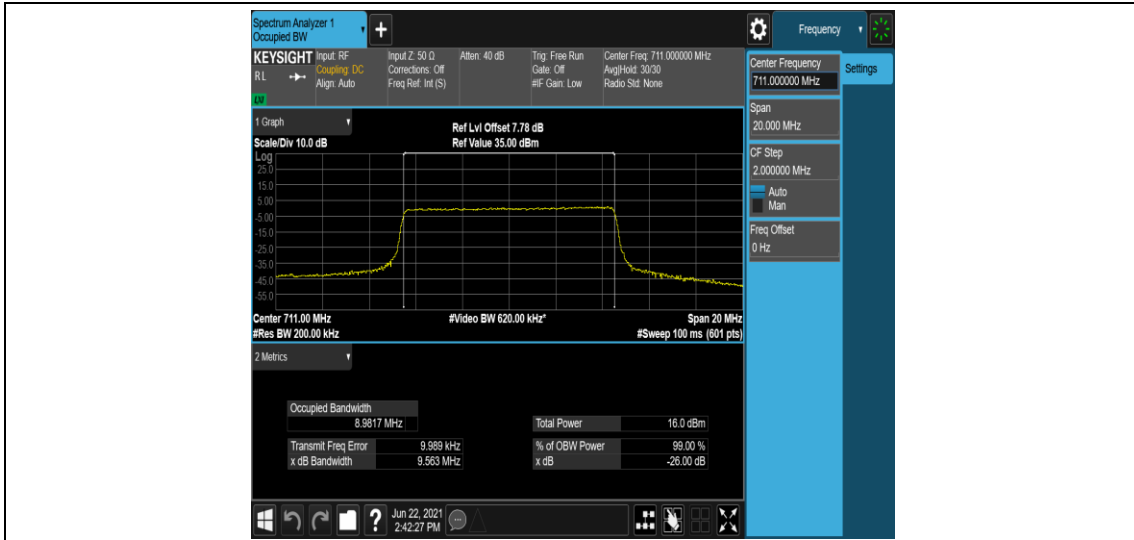

Band12-10MHz-QPSK-23095-50RB#0

Band12-10MHz-QPSK-23130-50RB#0

Band12-10MHz-16QAM-23060-50RB#0

Band12-10MHz-16QAM-23095-50RB#0

Band12-10MHz-16QAM-23130-50RB#0

Appendix D: Band Edge

Test Result

Band	Bandwidth	Modulation	Channel	RB Configuration	Verdict
Band12	1.4MHz	QPSK	23017	1RB#0	PASS
Band12	1.4MHz	QPSK	23017	1RB#5	PASS
Band12	1.4MHz	QPSK	23017	6RB#0	PASS
Band12	1.4MHz	QPSK	23173	1RB#0	PASS
Band12	1.4MHz	QPSK	23173	1RB#5	PASS
Band12	1.4MHz	QPSK	23173	6RB#0	PASS
Band12	1.4MHz	16QAM	23017	1RB#0	PASS
Band12	1.4MHz	16QAM	23017	1RB#5	PASS
Band12	1.4MHz	16QAM	23017	6RB#0	PASS
Band12	1.4MHz	16QAM	23173	1RB#0	PASS
Band12	1.4MHz	16QAM	23173	1RB#5	PASS
Band12	1.4MHz	16QAM	23173	6RB#0	PASS
Band12	3MHz	QPSK	23025	1RB#0	PASS
Band12	3MHz	QPSK	23025	1RB#14	PASS
Band12	3MHz	QPSK	23025	15RB#0	PASS
Band12	3MHz	QPSK	23165	1RB#0	PASS
Band12	3MHz	QPSK	23165	1RB#14	PASS
Band12	3MHz	QPSK	23165	15RB#0	PASS
Band12	3MHz	16QAM	23025	1RB#0	PASS
Band12	3MHz	16QAM	23025	1RB#14	PASS
Band12	3MHz	16QAM	23025	15RB#0	PASS
Band12	3MHz	16QAM	23165	1RB#0	PASS
Band12	3MHz	16QAM	23165	1RB#14	PASS
Band12	3MHz	16QAM	23165	15RB#0	PASS
Band12	5MHz	QPSK	23035	1RB#0	PASS
Band12	5MHz	QPSK	23035	1RB#24	PASS
Band12	5MHz	QPSK	23035	25RB#0	PASS
Band12	5MHz	QPSK	23155	1RB#0	PASS
Band12	5MHz	QPSK	23155	1RB#24	PASS
Band12	5MHz	QPSK	23155	25RB#0	PASS
Band12	5MHz	16QAM	23035	1RB#0	PASS
Band12	5MHz	16QAM	23035	1RB#24	PASS
Band12	5MHz	16QAM	23035	25RB#0	PASS
Band12	5MHz	16QAM	23155	1RB#0	PASS
Band12	5MHz	16QAM	23155	1RB#24	PASS