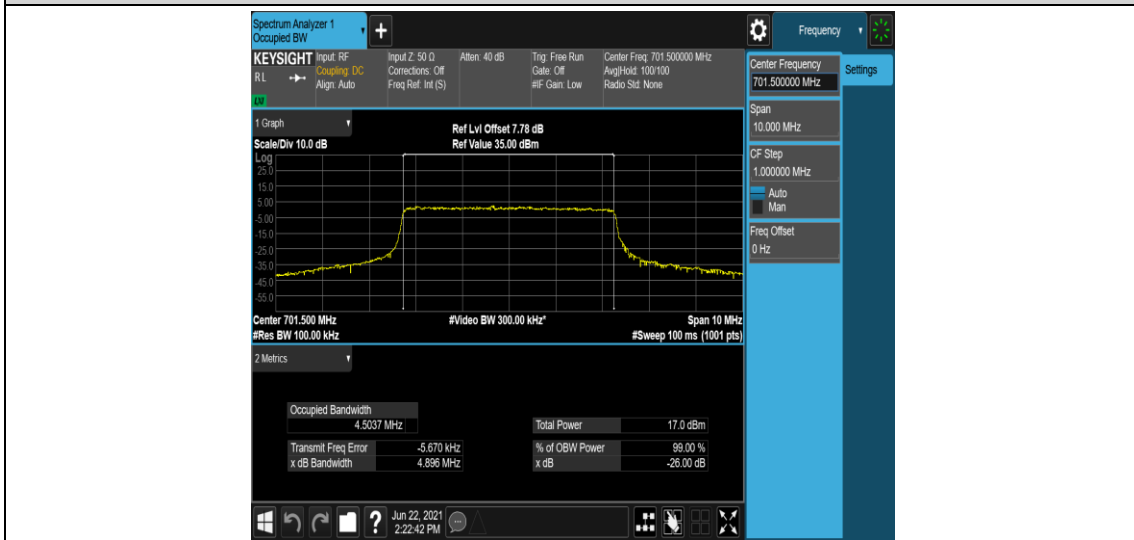

Band12-5MHz-QPSK-23035-25RB#0

Band12-5MHz-QPSK-23095-25RB#0

Band12-5MHz-QPSK-23155-25RB#0

Band12-5MHz-16QAM-23035-25RB#0

Band12-5MHz-16QAM-23095-25RB#0

Band12-5MHz-16QAM-23155-25RB#0

Band12-10MHz-QPSK-23060-50RB#0

Band12-10MHz-QPSK-23095-50RB#0

Band12-10MHz-QPSK-23130-50RB#0

Band12-10MHz-16QAM-23060-50RB#0

Band12-10MHz-16QAM-23095-50RB#0

Band12-10MHz-16QAM-23130-50RB#0

Appendix D: Band Edge

Test Result

Band	Bandwidth	Modulation	Channel	RB Configuration	Verdict
Band12	1.4MHz	QPSK	23017	1RB#0	PASS
Band12	1.4MHz	QPSK	23017	1RB#5	PASS
Band12	1.4MHz	QPSK	23017	6RB#0	PASS
Band12	1.4MHz	QPSK	23173	1RB#0	PASS
Band12	1.4MHz	QPSK	23173	1RB#5	PASS
Band12	1.4MHz	QPSK	23173	6RB#0	PASS
Band12	1.4MHz	16QAM	23017	1RB#0	PASS
Band12	1.4MHz	16QAM	23017	1RB#5	PASS
Band12	1.4MHz	16QAM	23017	6RB#0	PASS
Band12	1.4MHz	16QAM	23173	1RB#0	PASS
Band12	1.4MHz	16QAM	23173	1RB#5	PASS
Band12	1.4MHz	16QAM	23173	6RB#0	PASS
Band12	3MHz	QPSK	23025	1RB#0	PASS
Band12	3MHz	QPSK	23025	1RB#14	PASS
Band12	3MHz	QPSK	23025	15RB#0	PASS
Band12	3MHz	QPSK	23165	1RB#0	PASS
Band12	3MHz	QPSK	23165	1RB#14	PASS
Band12	3MHz	QPSK	23165	15RB#0	PASS
Band12	3MHz	16QAM	23025	1RB#0	PASS
Band12	3MHz	16QAM	23025	1RB#14	PASS
Band12	3MHz	16QAM	23025	15RB#0	PASS
Band12	3MHz	16QAM	23165	1RB#0	PASS
Band12	3MHz	16QAM	23165	1RB#14	PASS
Band12	3MHz	16QAM	23165	15RB#0	PASS
Band12	5MHz	QPSK	23035	1RB#0	PASS
Band12	5MHz	QPSK	23035	1RB#24	PASS
Band12	5MHz	QPSK	23035	25RB#0	PASS
Band12	5MHz	QPSK	23155	1RB#0	PASS
Band12	5MHz	QPSK	23155	1RB#24	PASS
Band12	5MHz	QPSK	23155	25RB#0	PASS
Band12	5MHz	16QAM	23035	1RB#0	PASS
Band12	5MHz	16QAM	23035	1RB#24	PASS
Band12	5MHz	16QAM	23035	25RB#0	PASS
Band12	5MHz	16QAM	23155	1RB#0	PASS
Band12	5MHz	16QAM	23155	1RB#24	PASS