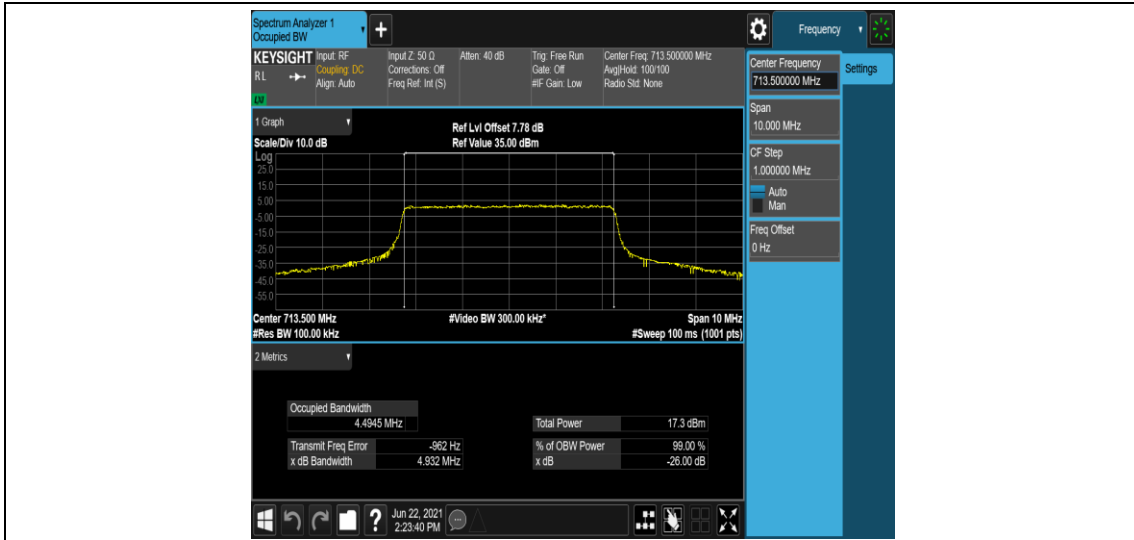

Band12-5MHz-QPSK-23155-25RB#0