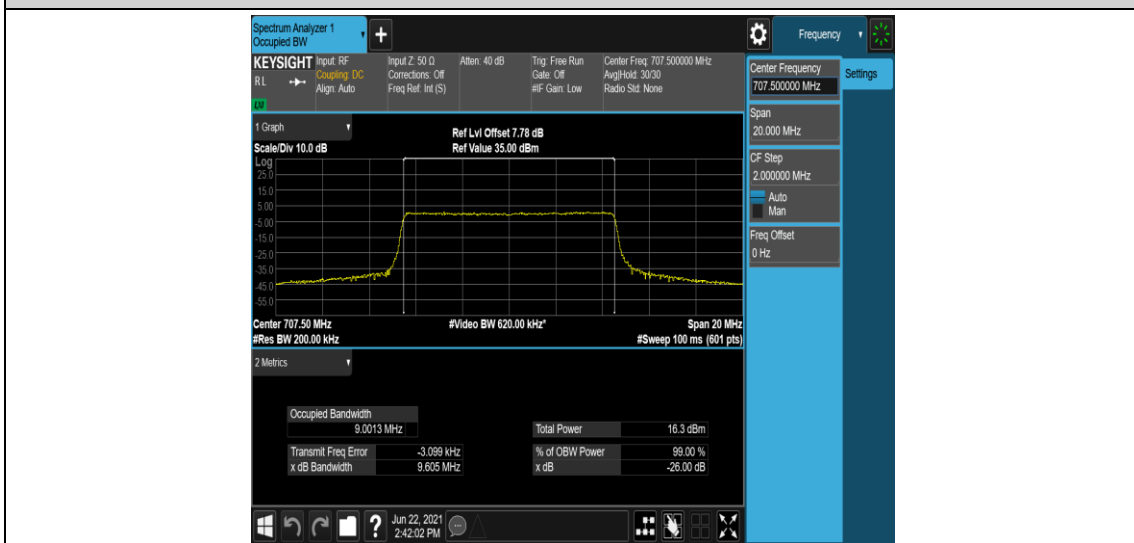

Band12-10MHz-QPSK-23095-50RB#0

Band12-10MHz-QPSK-23130-50RB#0

Band12-10MHz-16QAM-23060-50RB#0

Band12-10MHz-16QAM-23095-50RB#0

Band12-10MHz-16QAM-23130-50RB#0

Appendix D: Band Edge

Test Result

Band	Bandwidth	Modulation	Channel	RB Configuration	Verdict
Band12	1.4MHz	QPSK	23017	1RB#0	PASS
Band12	1.4MHz	QPSK	23017	1RB#5	PASS
Band12	1.4MHz	QPSK	23017	6RB#0	PASS
Band12	1.4MHz	QPSK	23173	1RB#0	PASS
Band12	1.4MHz	QPSK	23173	1RB#5	PASS
Band12	1.4MHz	QPSK	23173	6RB#0	PASS
Band12	1.4MHz	16QAM	23017	1RB#0	PASS
Band12	1.4MHz	16QAM	23017	1RB#5	PASS
Band12	1.4MHz	16QAM	23017	6RB#0	PASS
Band12	1.4MHz	16QAM	23173	1RB#0	PASS
Band12	1.4MHz	16QAM	23173	1RB#5	PASS
Band12	1.4MHz	16QAM	23173	6RB#0	PASS
Band12	3MHz	QPSK	23025	1RB#0	PASS
Band12	3MHz	QPSK	23025	1RB#14	PASS
Band12	3MHz	QPSK	23025	15RB#0	PASS
Band12	3MHz	QPSK	23165	1RB#0	PASS
Band12	3MHz	QPSK	23165	1RB#14	PASS
Band12	3MHz	QPSK	23165	15RB#0	PASS
Band12	3MHz	16QAM	23025	1RB#0	PASS
Band12	3MHz	16QAM	23025	1RB#14	PASS
Band12	3MHz	16QAM	23025	15RB#0	PASS
Band12	3MHz	16QAM	23165	1RB#0	PASS
Band12	3MHz	16QAM	23165	1RB#14	PASS
Band12	3MHz	16QAM	23165	15RB#0	PASS
Band12	5MHz	QPSK	23035	1RB#0	PASS
Band12	5MHz	QPSK	23035	1RB#24	PASS
Band12	5MHz	QPSK	23035	25RB#0	PASS
Band12	5MHz	QPSK	23155	1RB#0	PASS
Band12	5MHz	QPSK	23155	1RB#24	PASS
Band12	5MHz	QPSK	23155	25RB#0	PASS
Band12	5MHz	16QAM	23035	1RB#0	PASS
Band12	5MHz	16QAM	23035	1RB#24	PASS
Band12	5MHz	16QAM	23035	25RB#0	PASS
Band12	5MHz	16QAM	23155	1RB#0	PASS
Band12	5MHz	16QAM	23155	1RB#24	PASS