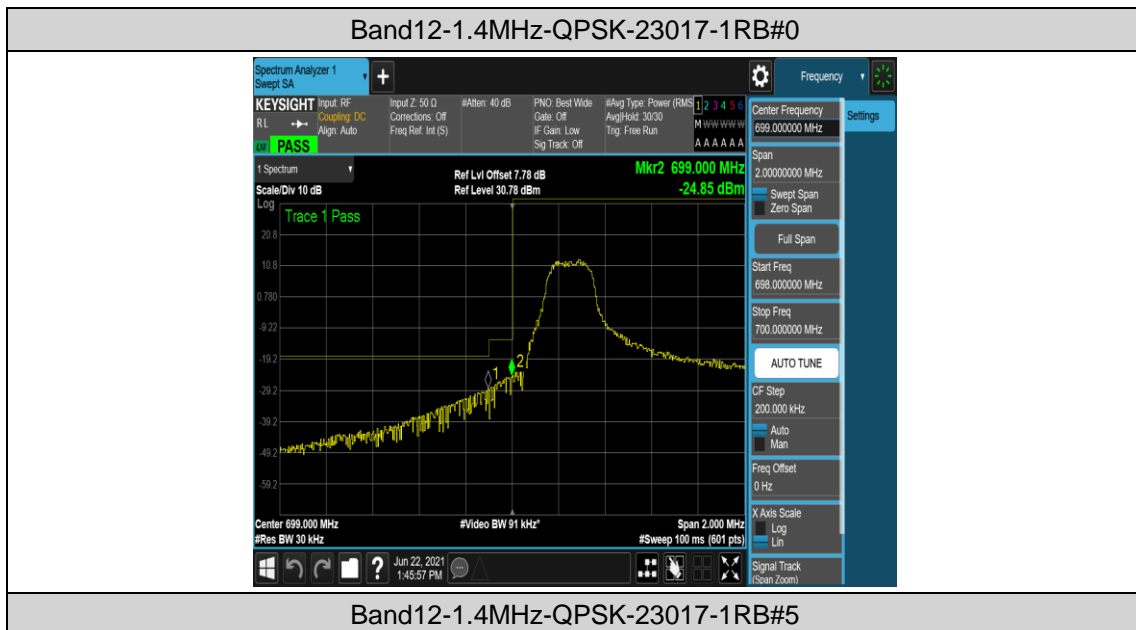

Band12	5MHz	16QAM	23155	25RB#0	PASS
Band12	10MHz	QPSK	23060	1RB#0	PASS
Band12	10MHz	QPSK	23060	1RB#49	PASS
Band12	10MHz	QPSK	23060	50RB#0	PASS
Band12	10MHz	QPSK	23130	1RB#0	PASS
Band12	10MHz	QPSK	23130	1RB#49	PASS
Band12	10MHz	QPSK	23130	50RB#0	PASS
Band12	10MHz	16QAM	23060	1RB#0	PASS
Band12	10MHz	16QAM	23060	1RB#49	PASS
Band12	10MHz	16QAM	23060	50RB#0	PASS
Band12	10MHz	16QAM	23130	1RB#0	PASS
Band12	10MHz	16QAM	23130	1RB#49	PASS
Band12	10MHz	16QAM	23130	50RB#0	PASS

Test Graphs