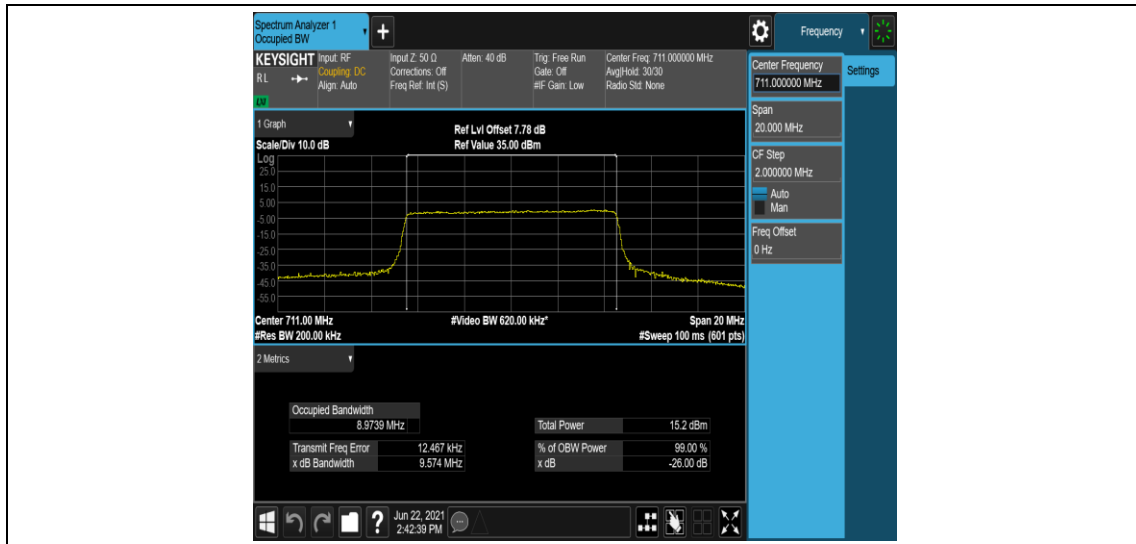

Band12-10MHz-QPSK-23095-50RB#0

Band12-10MHz-QPSK-23130-50RB#0

Band12-10MHz-16QAM-23060-50RB#0

Band12-10MHz-16QAM-23095-50RB#0

Band12-10MHz-16QAM-23130-50RB#0

Appendix D: Band Edge

Test Result

Band	Bandwidth	Modulation	Channel	RB Configuration	Verdict
Band12	1.4MHz	QPSK	23017	1RB#0	PASS
Band12	1.4MHz	QPSK	23017	1RB#5	PASS
Band12	1.4MHz	QPSK	23017	6RB#0	PASS
Band12	1.4MHz	QPSK	23173	1RB#0	PASS
Band12	1.4MHz	QPSK	23173	1RB#5	PASS
Band12	1.4MHz	QPSK	23173	6RB#0	PASS
Band12	1.4MHz	16QAM	23017	1RB#0	PASS
Band12	1.4MHz	16QAM	23017	1RB#5	PASS
Band12	1.4MHz	16QAM	23017	6RB#0	PASS
Band12	1.4MHz	16QAM	23173	1RB#0	PASS
Band12	1.4MHz	16QAM	23173	1RB#5	PASS
Band12	1.4MHz	16QAM	23173	6RB#0	PASS
Band12	3MHz	QPSK	23025	1RB#0	PASS
Band12	3MHz	QPSK	23025	1RB#14	PASS
Band12	3MHz	QPSK	23025	15RB#0	PASS
Band12	3MHz	QPSK	23165	1RB#0	PASS
Band12	3MHz	QPSK	23165	1RB#14	PASS
Band12	3MHz	QPSK	23165	15RB#0	PASS
Band12	3MHz	16QAM	23025	1RB#0	PASS
Band12	3MHz	16QAM	23025	1RB#14	PASS
Band12	3MHz	16QAM	23025	15RB#0	PASS
Band12	3MHz	16QAM	23165	1RB#0	PASS
Band12	3MHz	16QAM	23165	1RB#14	PASS
Band12	3MHz	16QAM	23165	15RB#0	PASS
Band12	5MHz	QPSK	23035	1RB#0	PASS
Band12	5MHz	QPSK	23035	1RB#24	PASS
Band12	5MHz	QPSK	23035	25RB#0	PASS
Band12	5MHz	QPSK	23155	1RB#0	PASS
Band12	5MHz	QPSK	23155	1RB#24	PASS
Band12	5MHz	QPSK	23155	25RB#0	PASS
Band12	5MHz	16QAM	23035	1RB#0	PASS
Band12	5MHz	16QAM	23035	1RB#24	PASS
Band12	5MHz	16QAM	23035	25RB#0	PASS
Band12	5MHz	16QAM	23155	1RB#0	PASS
Band12	5MHz	16QAM	23155	1RB#24	PASS