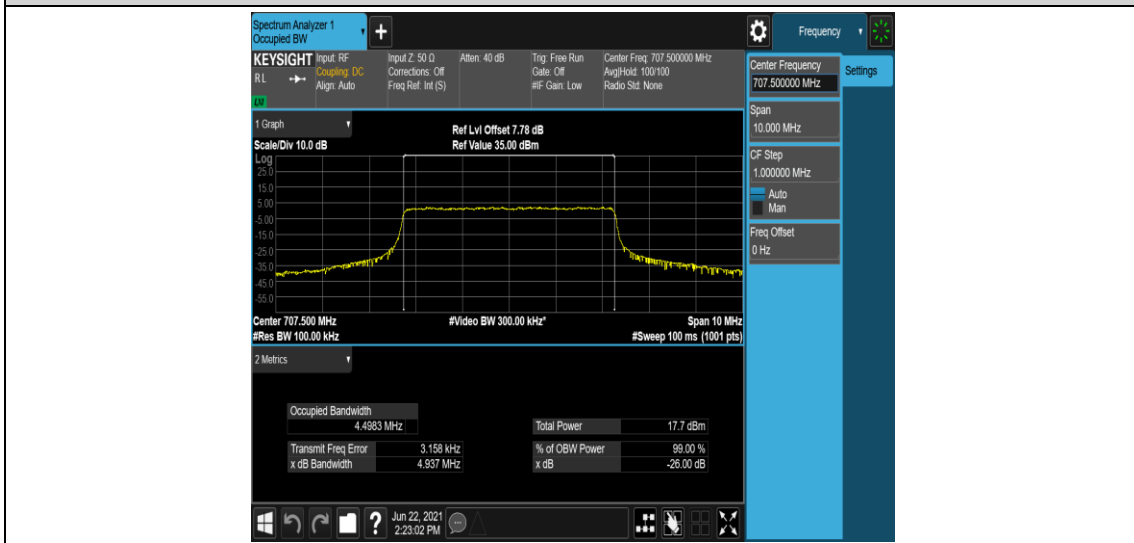

Band12-5MHz-QPSK-23095-25RB#0