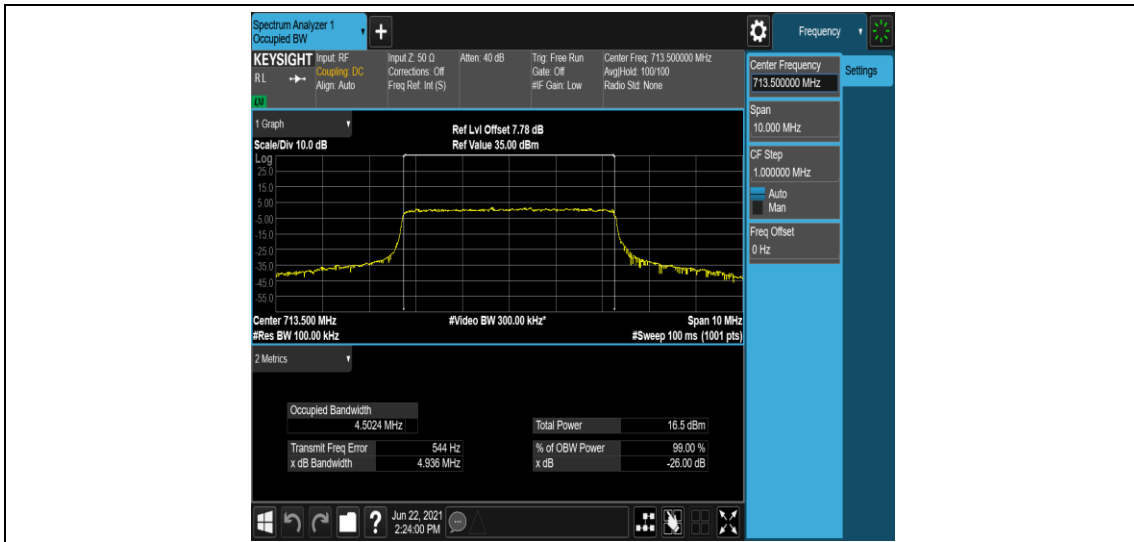

Band12-5MHz-16QAM-23155-25RB#0