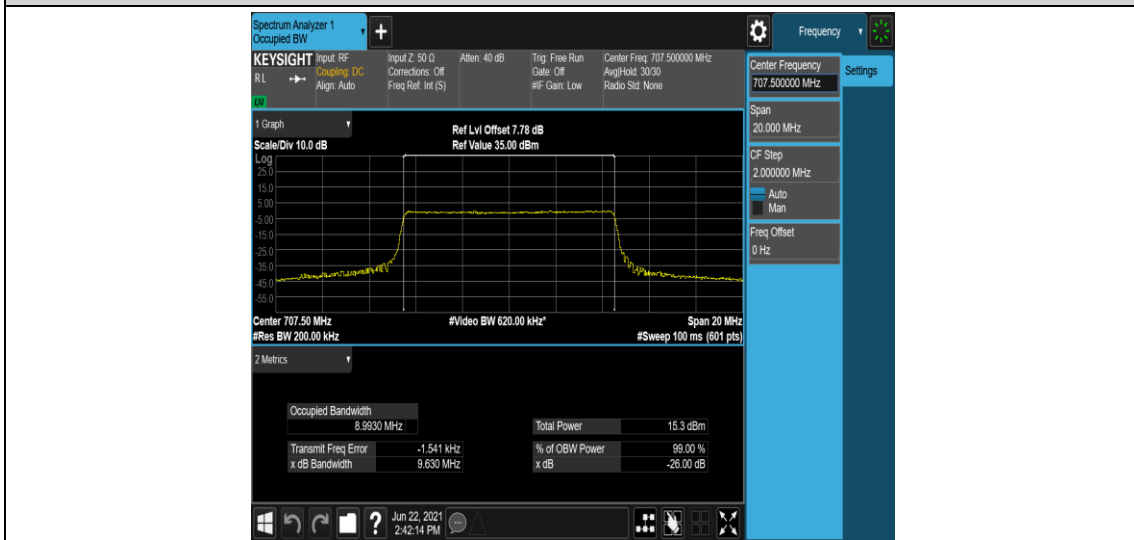

Band12-10MHz-QPSK-23095-50RB#0

Band12-10MHz-QPSK-23130-50RB#0

Band12-10MHz-16QAM-23060-50RB#0

Band12-10MHz-16QAM-23095-50RB#0

Band12-10MHz-16QAM-23130-50RB#0

Appendix D: Band Edge

Test Result

Band	Bandwidth	Modulation	Channel	RB Configuration	Verdict
Band12	1.4MHz	QPSK	23017	1RB#0	PASS
Band12	1.4MHz	QPSK	23017	1RB#5	PASS
Band12	1.4MHz	QPSK	23017	6RB#0	PASS
Band12	1.4MHz	QPSK	23173	1RB#0	PASS
Band12	1.4MHz	QPSK	23173	1RB#5	PASS
Band12	1.4MHz	QPSK	23173	6RB#0	PASS
Band12	1.4MHz	16QAM	23017	1RB#0	PASS
Band12	1.4MHz	16QAM	23017	1RB#5	PASS
Band12	1.4MHz	16QAM	23017	6RB#0	PASS
Band12	1.4MHz	16QAM	23173	1RB#0	PASS
Band12	1.4MHz	16QAM	23173	1RB#5	PASS
Band12	1.4MHz	16QAM	23173	6RB#0	PASS
Band12	3MHz	QPSK	23025	1RB#0	PASS
Band12	3MHz	QPSK	23025	1RB#14	PASS
Band12	3MHz	QPSK	23025	15RB#0	PASS
Band12	3MHz	QPSK	23165	1RB#0	PASS
Band12	3MHz	QPSK	23165	1RB#14	PASS
Band12	3MHz	QPSK	23165	15RB#0	PASS
Band12	3MHz	16QAM	23025	1RB#0	PASS
Band12	3MHz	16QAM	23025	1RB#14	PASS
Band12	3MHz	16QAM	23025	15RB#0	PASS
Band12	3MHz	16QAM	23165	1RB#0	PASS
Band12	3MHz	16QAM	23165	1RB#14	PASS
Band12	3MHz	16QAM	23165	15RB#0	PASS
Band12	5MHz	QPSK	23035	1RB#0	PASS
Band12	5MHz	QPSK	23035	1RB#24	PASS
Band12	5MHz	QPSK	23035	25RB#0	PASS
Band12	5MHz	QPSK	23155	1RB#0	PASS
Band12	5MHz	QPSK	23155	1RB#24	PASS
Band12	5MHz	QPSK	23155	25RB#0	PASS
Band12	5MHz	16QAM	23035	1RB#0	PASS
Band12	5MHz	16QAM	23035	1RB#24	PASS
Band12	5MHz	16QAM	23035	25RB#0	PASS
Band12	5MHz	16QAM	23155	1RB#0	PASS
Band12	5MHz	16QAM	23155	1RB#24	PASS