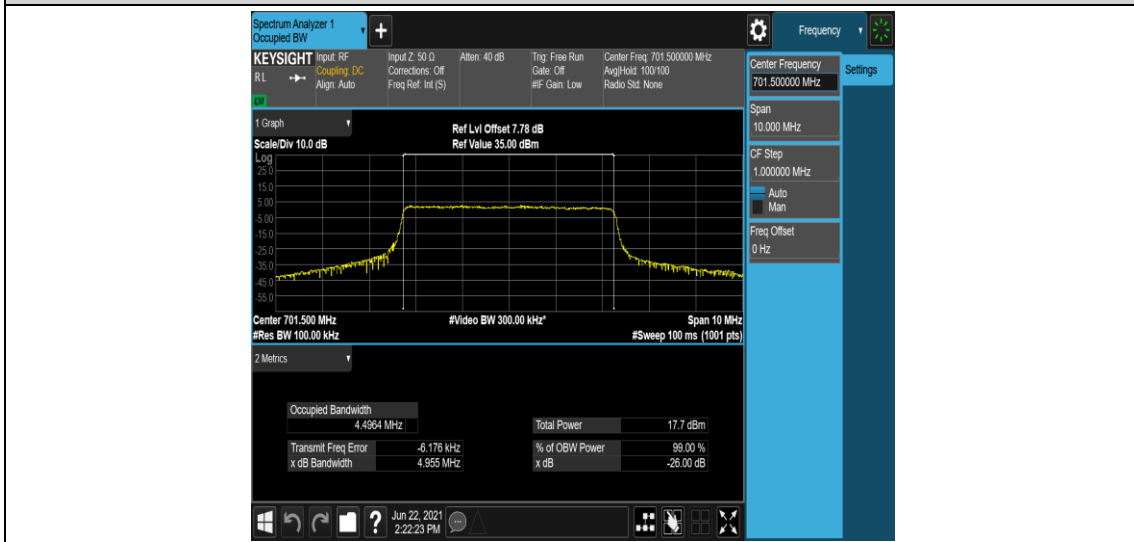

Band12-5MHz-QPSK-23035-25RB#0