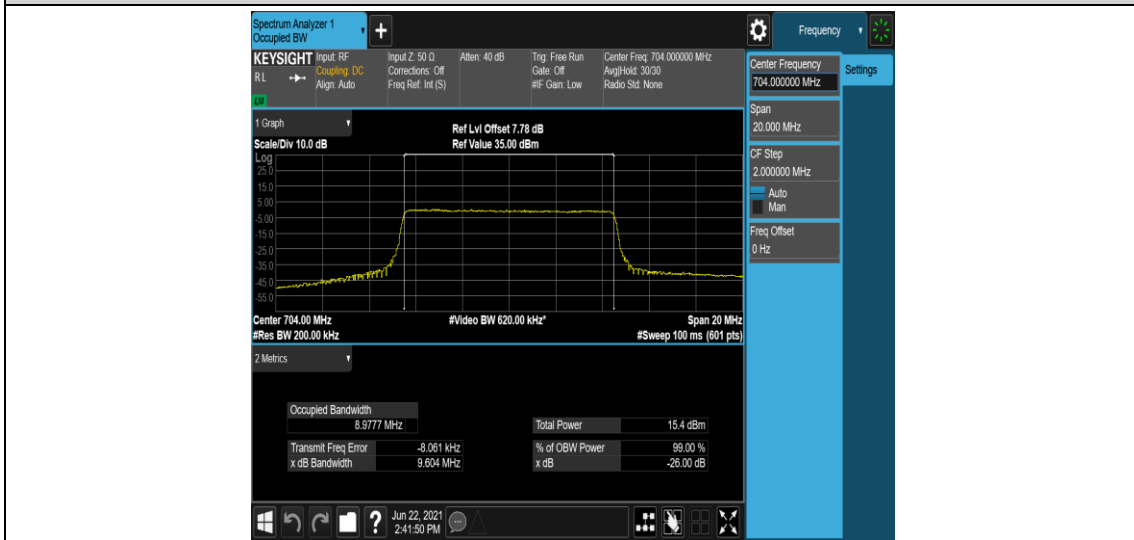

Band12-10MHz-QPSK-23095-50RB#0

Band12-10MHz-QPSK-23130-50RB#0

Band12-10MHz-16QAM-23060-50RB#0

Band12-10MHz-16QAM-23095-50RB#0

Band12-10MHz-16QAM-23130-50RB#0

Appendix D: Band Edge

Test Result

Band	Bandwidth	Modulation	Channel	RB Configuration	Verdict
Band12	1.4MHz	QPSK	23017	1RB#0	PASS
Band12	1.4MHz	QPSK	23017	1RB#5	PASS
Band12	1.4MHz	QPSK	23017	6RB#0	PASS
Band12	1.4MHz	QPSK	23173	1RB#0	PASS
Band12	1.4MHz	QPSK	23173	1RB#5	PASS
Band12	1.4MHz	QPSK	23173	6RB#0	PASS
Band12	1.4MHz	16QAM	23017	1RB#0	PASS
Band12	1.4MHz	16QAM	23017	1RB#5	PASS
Band12	1.4MHz	16QAM	23017	6RB#0	PASS
Band12	1.4MHz	16QAM	23173	1RB#0	PASS
Band12	1.4MHz	16QAM	23173	1RB#5	PASS
Band12	1.4MHz	16QAM	23173	6RB#0	PASS
Band12	3MHz	QPSK	23025	1RB#0	PASS
Band12	3MHz	QPSK	23025	1RB#14	PASS
Band12	3MHz	QPSK	23025	15RB#0	PASS
Band12	3MHz	QPSK	23165	1RB#0	PASS
Band12	3MHz	QPSK	23165	1RB#14	PASS
Band12	3MHz	QPSK	23165	15RB#0	PASS
Band12	3MHz	16QAM	23025	1RB#0	PASS
Band12	3MHz	16QAM	23025	1RB#14	PASS
Band12	3MHz	16QAM	23025	15RB#0	PASS
Band12	3MHz	16QAM	23165	1RB#0	PASS
Band12	3MHz	16QAM	23165	1RB#14	PASS
Band12	3MHz	16QAM	23165	15RB#0	PASS
Band12	5MHz	QPSK	23035	1RB#0	PASS
Band12	5MHz	QPSK	23035	1RB#24	PASS
Band12	5MHz	QPSK	23035	25RB#0	PASS
Band12	5MHz	QPSK	23155	1RB#0	PASS
Band12	5MHz	QPSK	23155	1RB#24	PASS
Band12	5MHz	QPSK	23155	25RB#0	PASS
Band12	5MHz	16QAM	23035	1RB#0	PASS
Band12	5MHz	16QAM	23035	1RB#24	PASS
Band12	5MHz	16QAM	23035	25RB#0	PASS
Band12	5MHz	16QAM	23155	1RB#0	PASS
Band12	5MHz	16QAM	23155	1RB#24	PASS