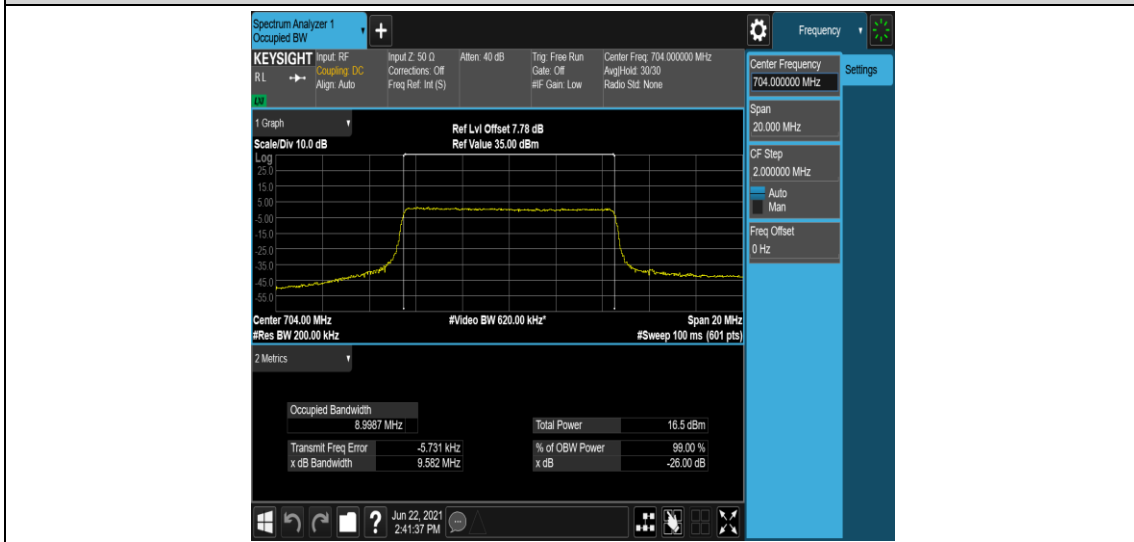

Band12-5MHz-QPSK-23035-25RB#0

Band12-5MHz-QPSK-23095-25RB#0

Band12-5MHz-QPSK-23155-25RB#0

Band12-5MHz-16QAM-23035-25RB#0

Band12-5MHz-16QAM-23095-25RB#0

Band12-5MHz-16QAM-23155-25RB#0

Band12-10MHz-QPSK-23060-50RB#0