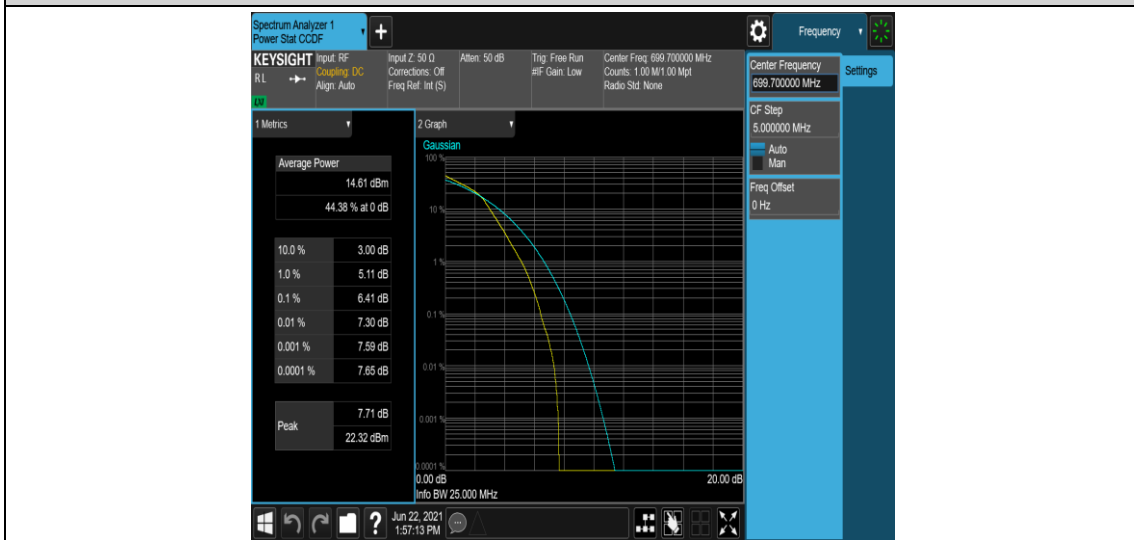

Test Graphs

Band12-1.4MHz-16QAM-23017-1RB#0

Band12-1.4MHz-16QAM-23017-6RB#0

Band12-1.4MHz-16QAM-23095-1RB#0

Band12-1.4MHz-16QAM-23095-6RB#0

Band12-1.4MHz-16QAM-23173-1RB#0

Band12-1.4MHz-16QAM-23173-6RB#0

Band12-3MHz-QPSK-23025-1RB#0