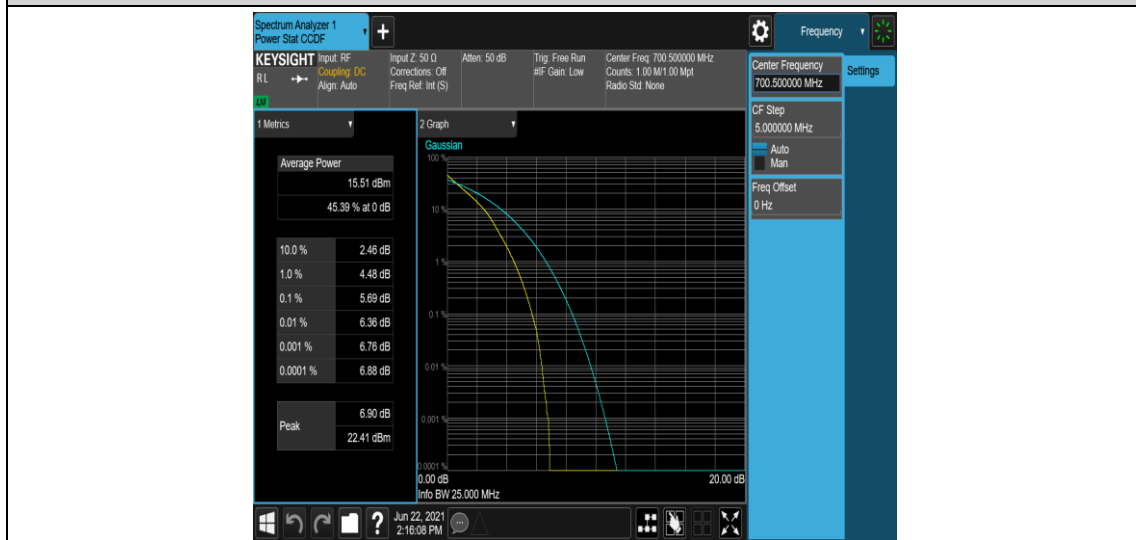

Band12-3MHz-QPSK-23025-15RB#0