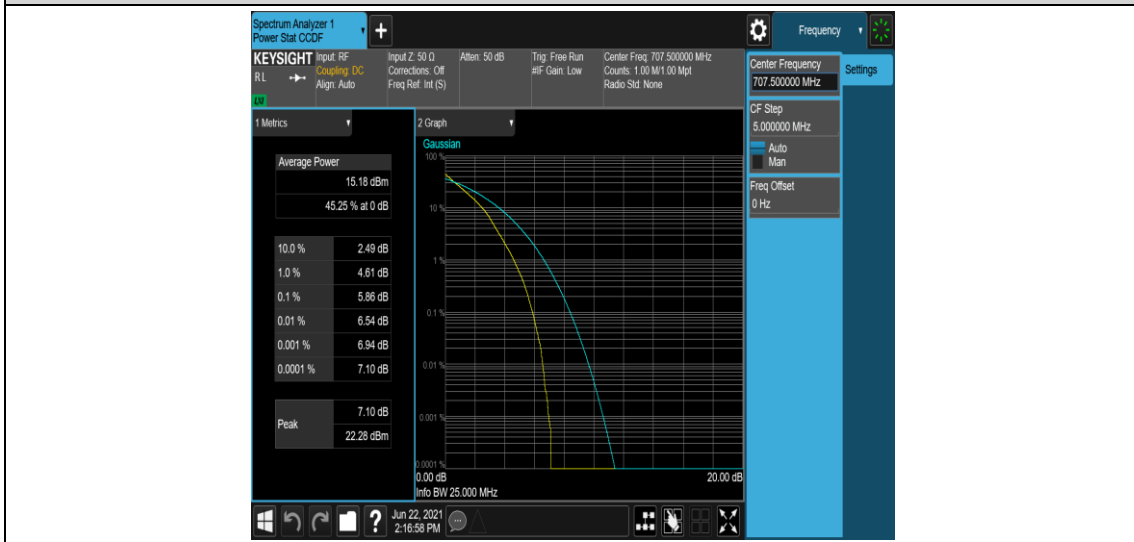

Band12-3MHz-QPSK-23095-15RB#0