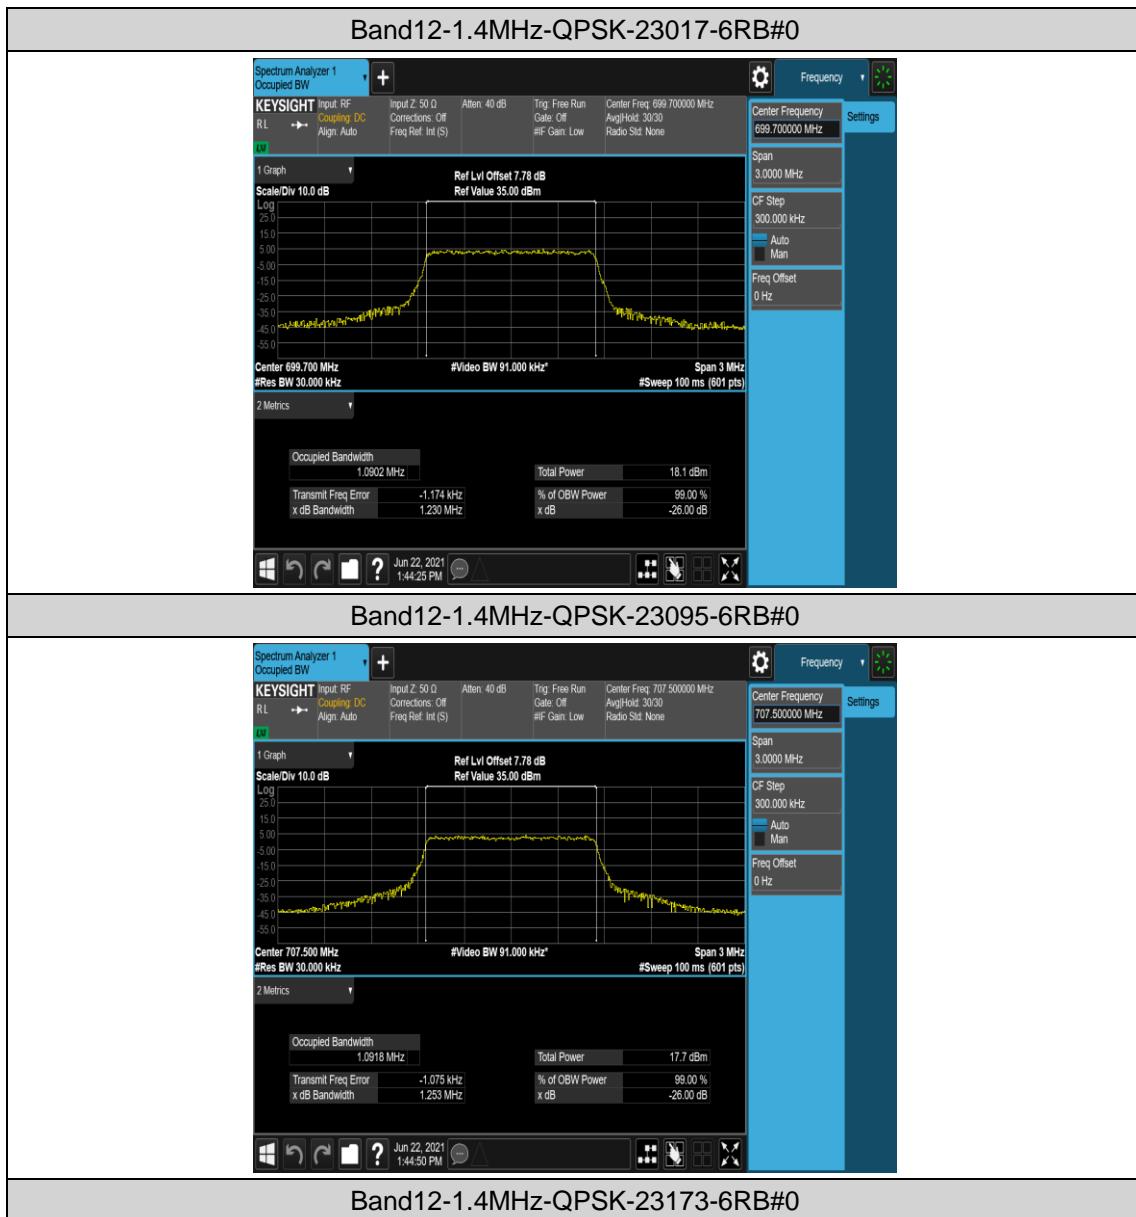

Test Graphs