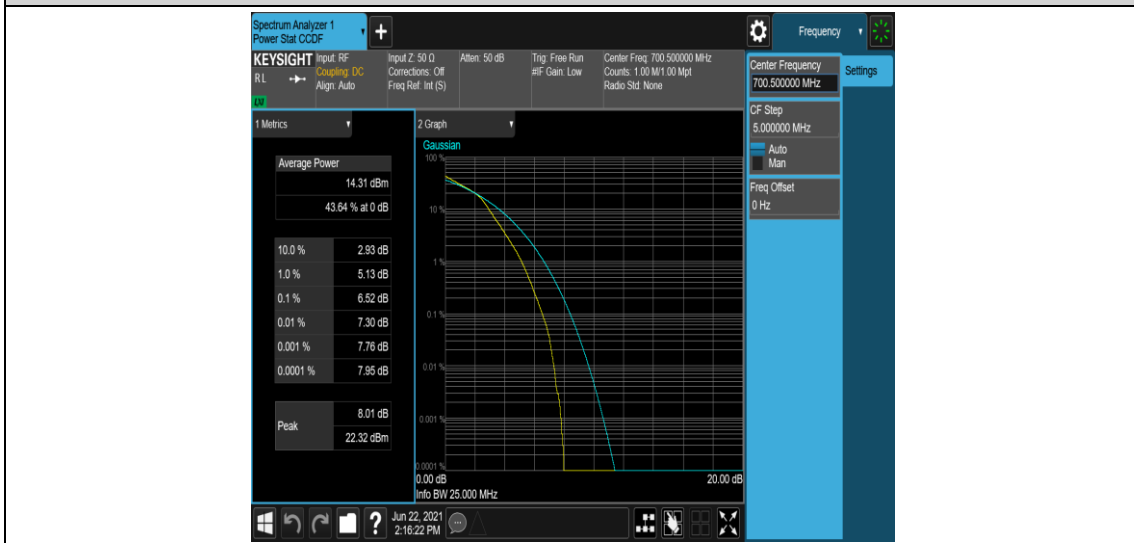

Band12-3MHz-16QAM-23025-15RB#0