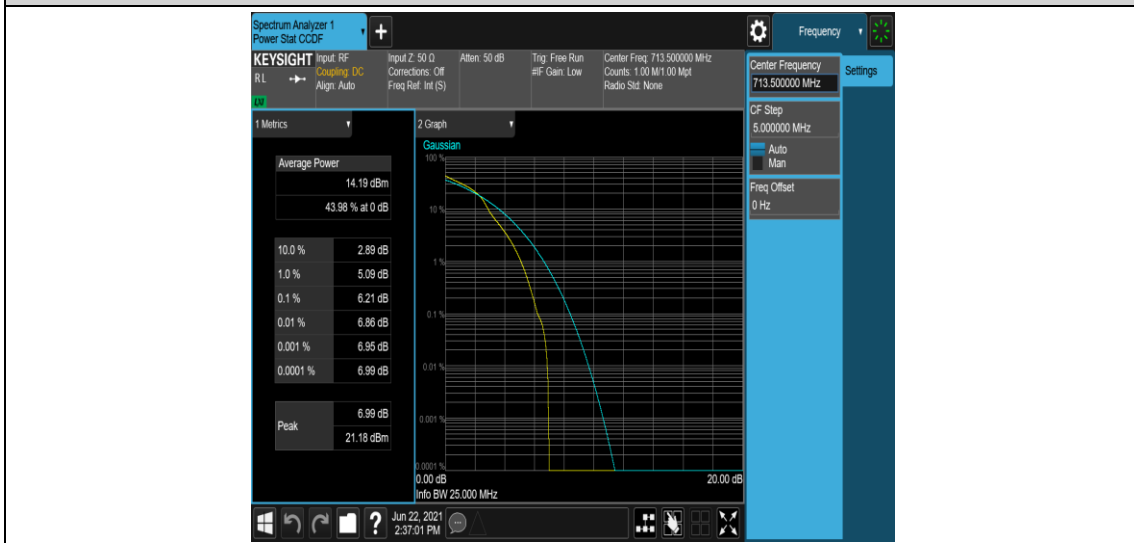

Band12-5MHz-16QAM-23035-1RB#0

Band12-5MHz-16QAM-23035-25RB#0

Band12-5MHz-16QAM-23095-1RB#0

Band12-5MHz-16QAM-23095-25RB#0

Band12-5MHz-16QAM-23155-1RB#0

Band12-5MHz-16QAM-23155-25RB#0

Band12-10MHz-QPSK-23060-1RB#0