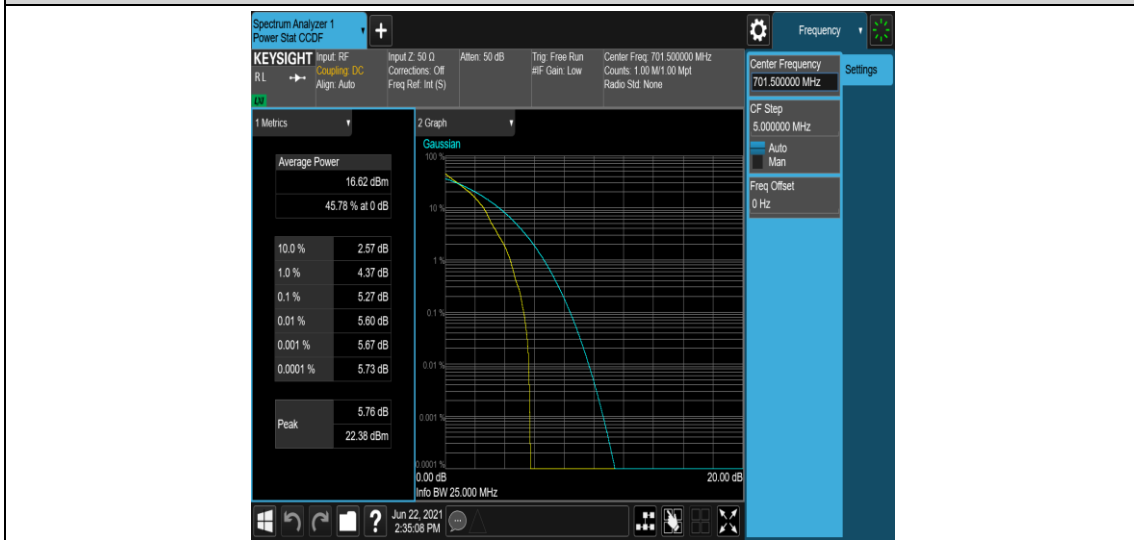

Band12-5MHz-QPSK-23035-1RB#0