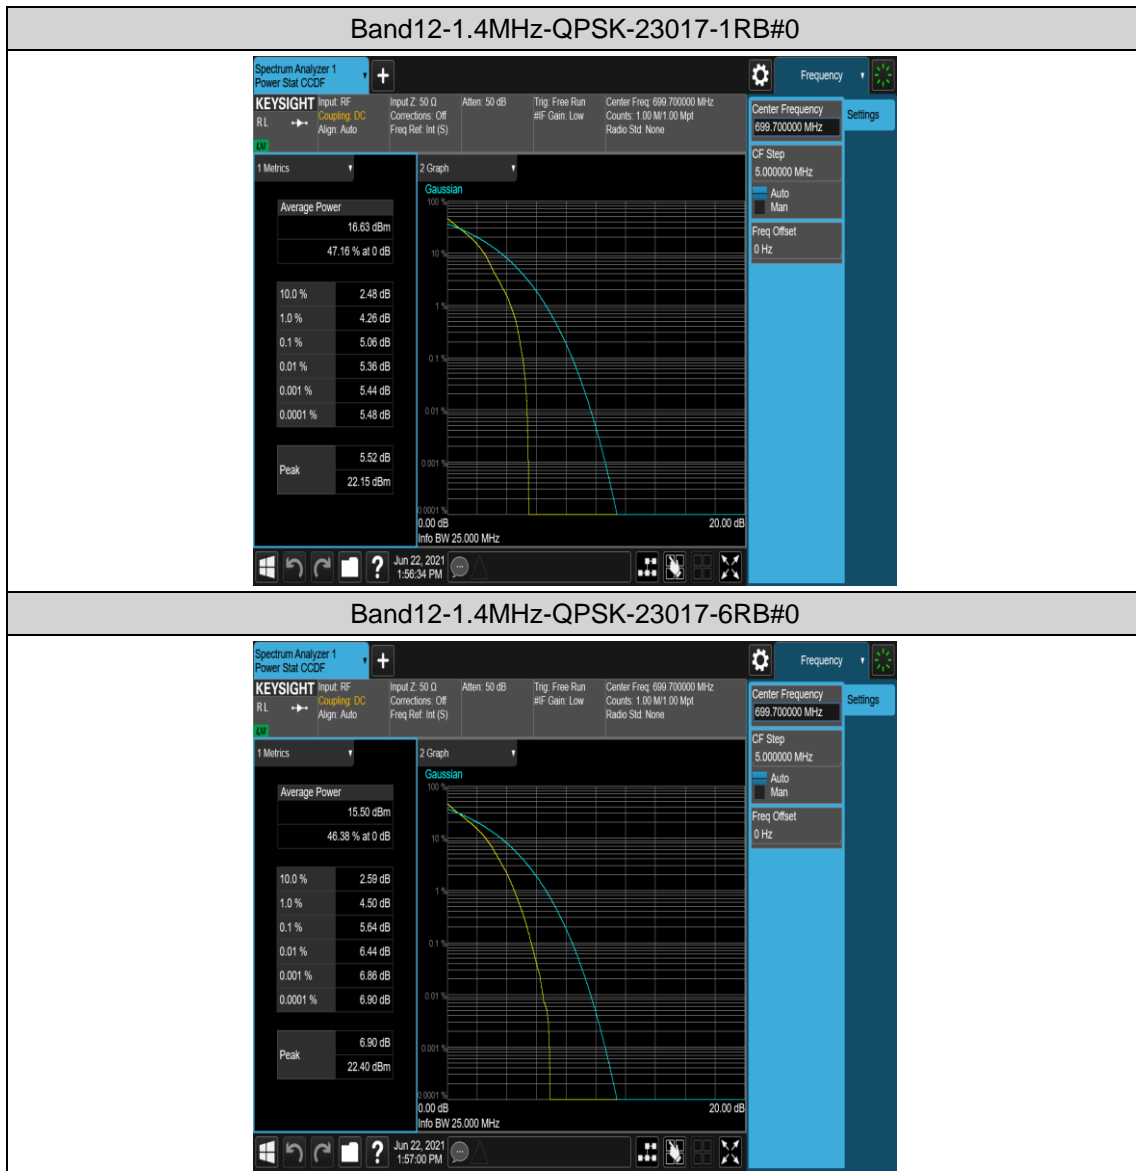

Band12	10MHz	QPSK	23060	1RB#0	5.22	13	PASS
Band12	10MHz	QPSK	23060	50RB#0	5.85	13	PASS
Band12	10MHz	QPSK	23095	1RB#0	5.28	13	PASS
Band12	10MHz	QPSK	23095	50RB#0	5.87	13	PASS
Band12	10MHz	QPSK	23130	1RB#0	5.53	13	PASS
Band12	10MHz	QPSK	23130	50RB#0	5.78	13	PASS
Band12	10MHz	16QAM	23060	1RB#0	6.06	13	PASS
Band12	10MHz	16QAM	23060	50RB#0	6.55	13	PASS
Band12	10MHz	16QAM	23095	1RB#0	6.18	13	PASS
Band12	10MHz	16QAM	23095	50RB#0	6.63	13	PASS
Band12	10MHz	16QAM	23130	1RB#0	6.25	13	PASS
Band12	10MHz	16QAM	23130	50RB#0	6.43	13	PASS

Test Graphs