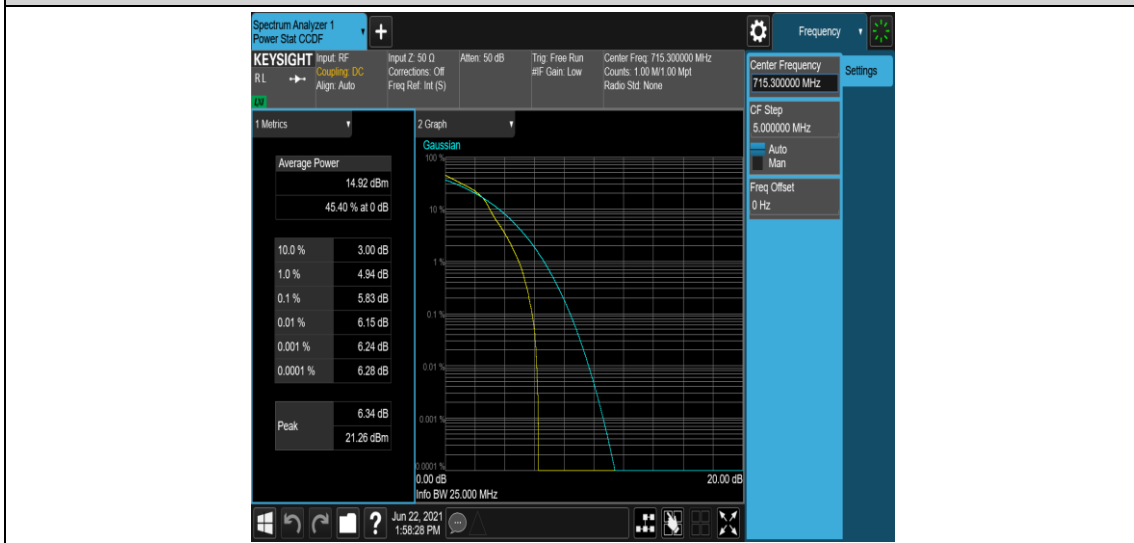

Test Graphs

Band12-1.4MHz-16QAM-23017-1RB#0

Band12-1.4MHz-16QAM-23017-6RB#0

Band12-1.4MHz-16QAM-23095-1RB#0

Band12-1.4MHz-16QAM-23095-6RB#0

Band12-1.4MHz-16QAM-23173-1RB#0

Band12-1.4MHz-16QAM-23173-6RB#0

Band12-3MHz-QPSK-23025-1RB#0