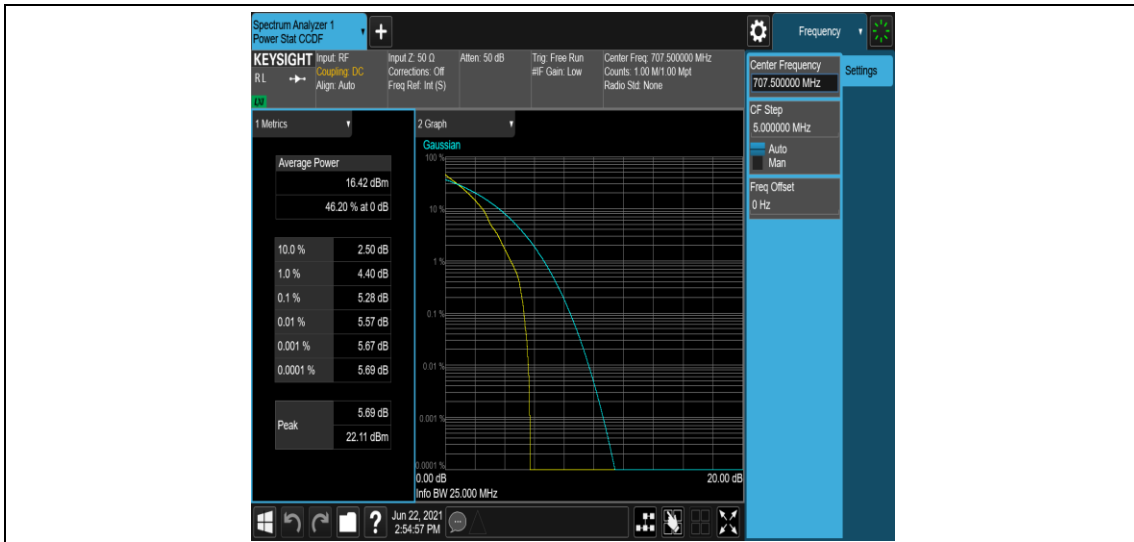

Band12-10MHz-QPSK-23095-1RB#0