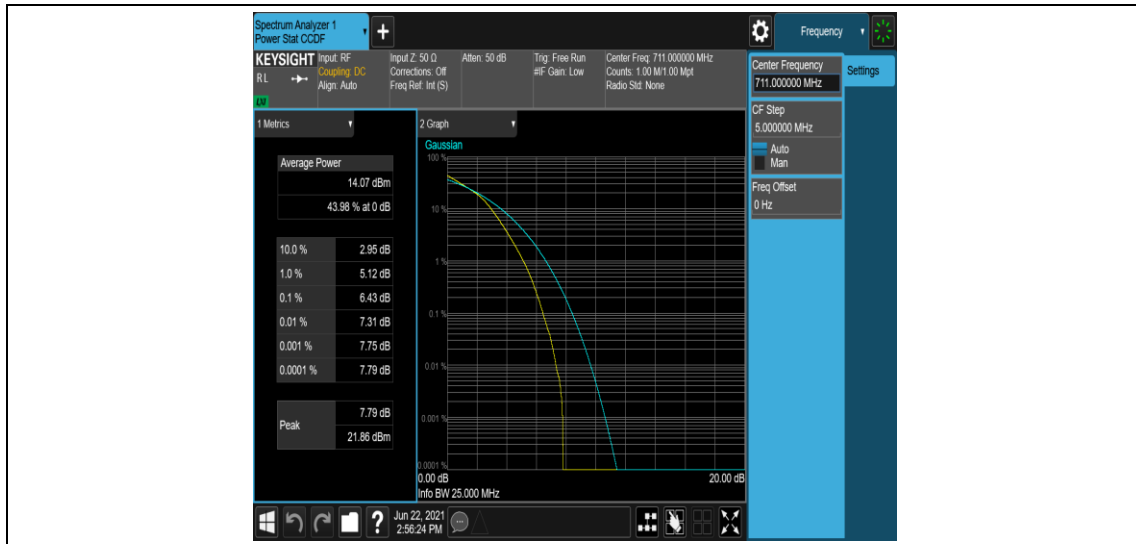

Band12-10MHz-16QAM-23095-1RB#0

Band12-10MHz-16QAM-23095-50RB#0

Band12-10MHz-16QAM-23130-1RB#0

Band12-10MHz-16QAM-23130-50RB#0

Appendix C: 26dB Bandwidth and Occupied Bandwidth

Test Result

Band	Bandwidth	Modulation	Channel	RB Configuration	Occupied Bandwidth (MHz)	26dB Bandwidth (MHz)	Verdict
Band12	1.4MHz	QPSK	23017	6RB#0	1.0902	1.230	PASS
Band12	1.4MHz	QPSK	23095	6RB#0	1.0918	1.253	PASS
Band12	1.4MHz	QPSK	23173	6RB#0	1.0891	1.231	PASS
Band12	1.4MHz	16QAM	23017	6RB#0	1.0912	1.241	PASS
Band12	1.4MHz	16QAM	23095	6RB#0	1.0890	1.246	PASS
Band12	1.4MHz	16QAM	23173	6RB#0	1.0911	1.232	PASS
Band12	3MHz	QPSK	23025	15RB#0	2.6963	2.962	PASS
Band12	3MHz	QPSK	23095	15RB#0	2.6996	2.977	PASS
Band12	3MHz	QPSK	23165	15RB#0	2.6953	2.955	PASS
Band12	3MHz	16QAM	23025	15RB#0	2.6897	2.959	PASS
Band12	3MHz	16QAM	23095	15RB#0	2.6952	2.996	PASS
Band12	3MHz	16QAM	23165	15RB#0	2.6936	2.963	PASS
Band12	5MHz	QPSK	23035	25RB#0	4.4964	4.955	PASS
Band12	5MHz	QPSK	23095	25RB#0	4.4983	4.937	PASS
Band12	5MHz	QPSK	23155	25RB#0	4.4945	4.932	PASS
Band12	5MHz	16QAM	23035	25RB#0	4.5037	4.896	PASS
Band12	5MHz	16QAM	23095	25RB#0	4.5031	4.985	PASS
Band12	5MHz	16QAM	23155	25RB#0	4.5024	4.936	PASS
Band12	10MHz	QPSK	23060	50RB#0	8.9987	9.582	PASS
Band12	10MHz	QPSK	23095	50RB#0	9.0013	9.605	PASS
Band12	10MHz	QPSK	23130	50RB#0	8.9817	9.563	PASS
Band12	10MHz	16QAM	23060	50RB#0	8.9777	9.604	PASS
Band12	10MHz	16QAM	23095	50RB#0	8.9930	9.630	PASS
Band12	10MHz	16QAM	23130	50RB#0	8.9739	9.574	PASS