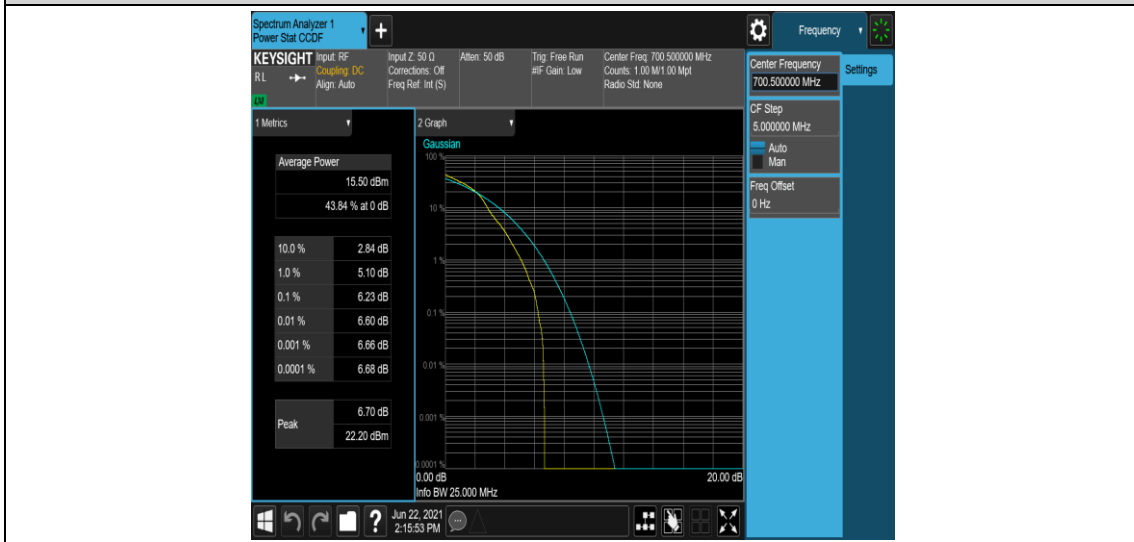

Band12-3MHz-16QAM-23025-1RB#0