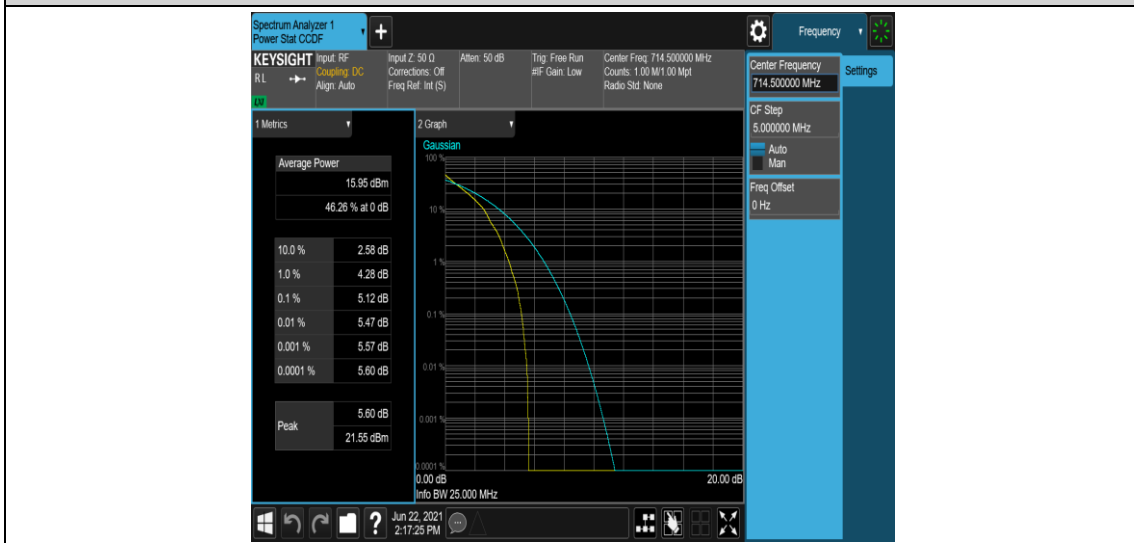

Band12-3MHz-QPSK-23165-1RB#0