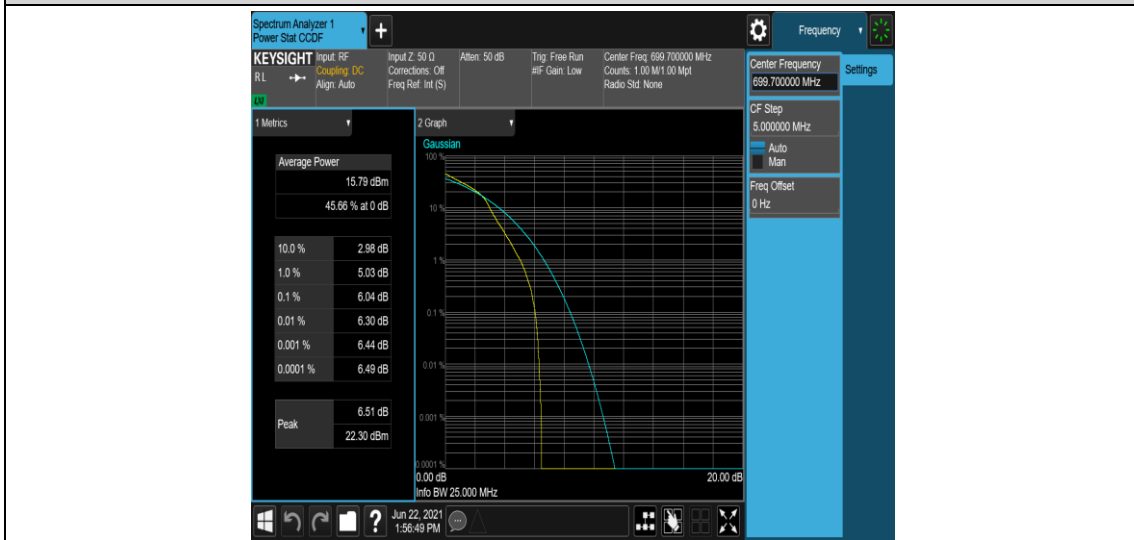

Band12-1.4MHz-16QAM-23017-1RB#0