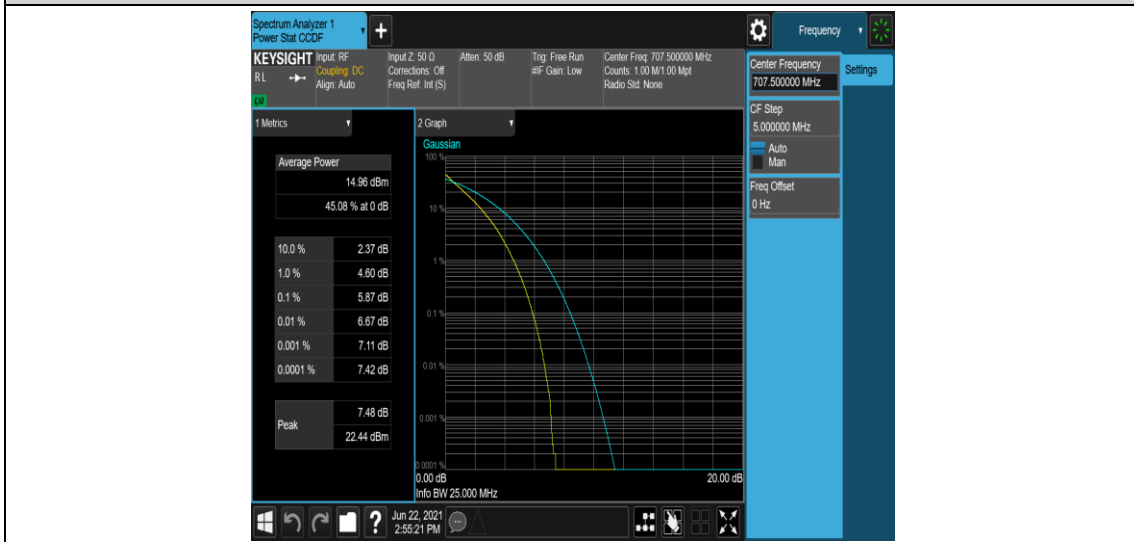

Band12-10MHz-QPSK-23095-50RB#0