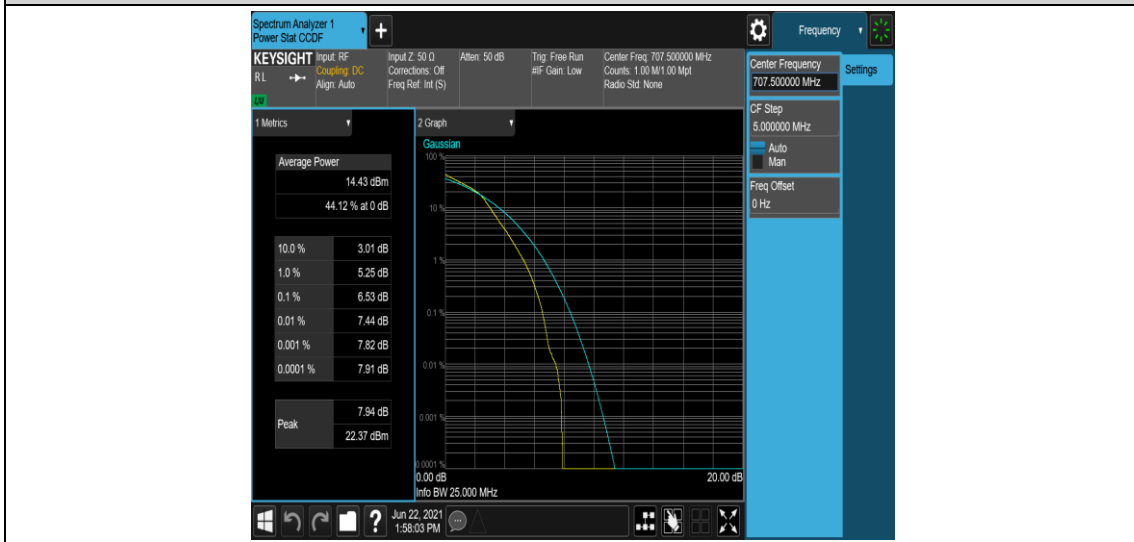

Test Graphs

Band12-1.4MHz-16QAM-23017-1RB#0

Band12-1.4MHz-16QAM-23017-6RB#0

Band12-1.4MHz-16QAM-23095-1RB#0

Band12-1.4MHz-16QAM-23095-6RB#0

Band12-1.4MHz-16QAM-23173-1RB#0

Band12-1.4MHz-16QAM-23173-6RB#0

Band12-3MHz-QPSK-23025-1RB#0