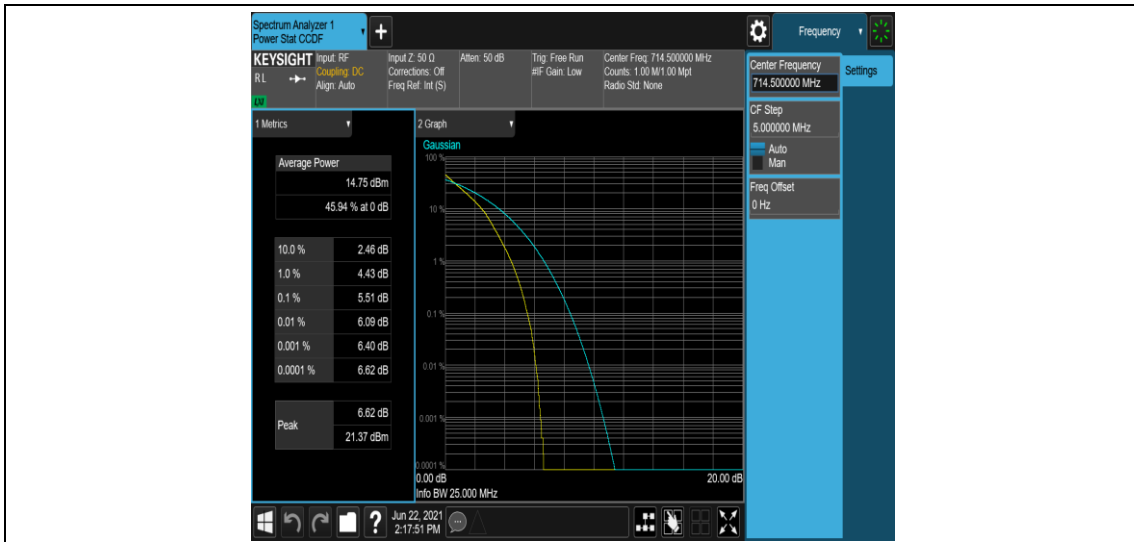

Band12-3MHz-QPSK-23165-15RB#0