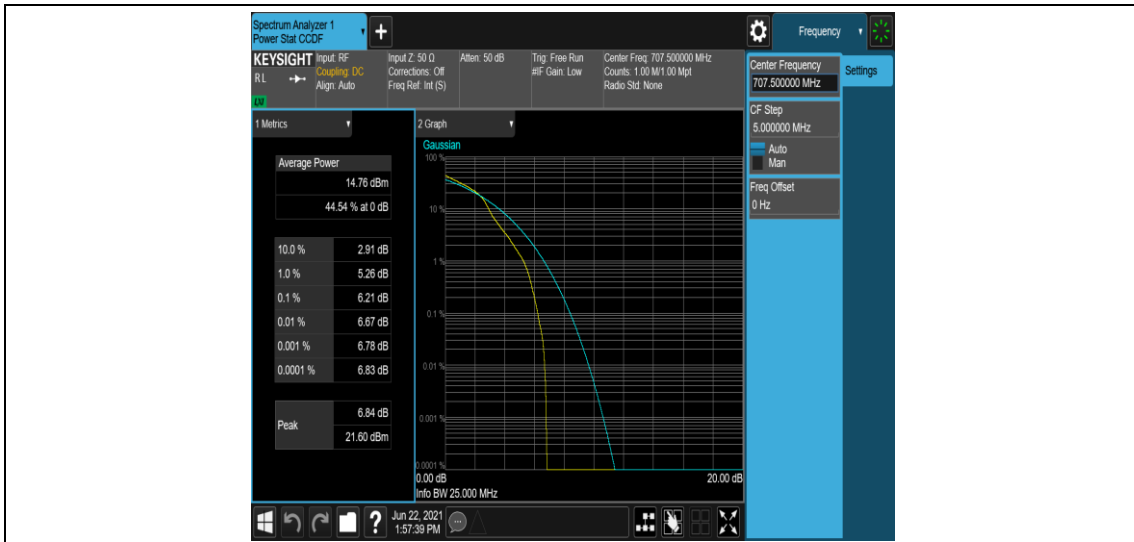

Test Graphs

Band12-1.4MHz-16QAM-23017-1RB#0

Band12-1.4MHz-16QAM-23017-6RB#0

Band12-1.4MHz-16QAM-23095-1RB#0

Band12-1.4MHz-16QAM-23095-6RB#0

Band12-1.4MHz-16QAM-23173-1RB#0

Band12-1.4MHz-16QAM-23173-6RB#0

Band12-3MHz-QPSK-23025-1RB#0