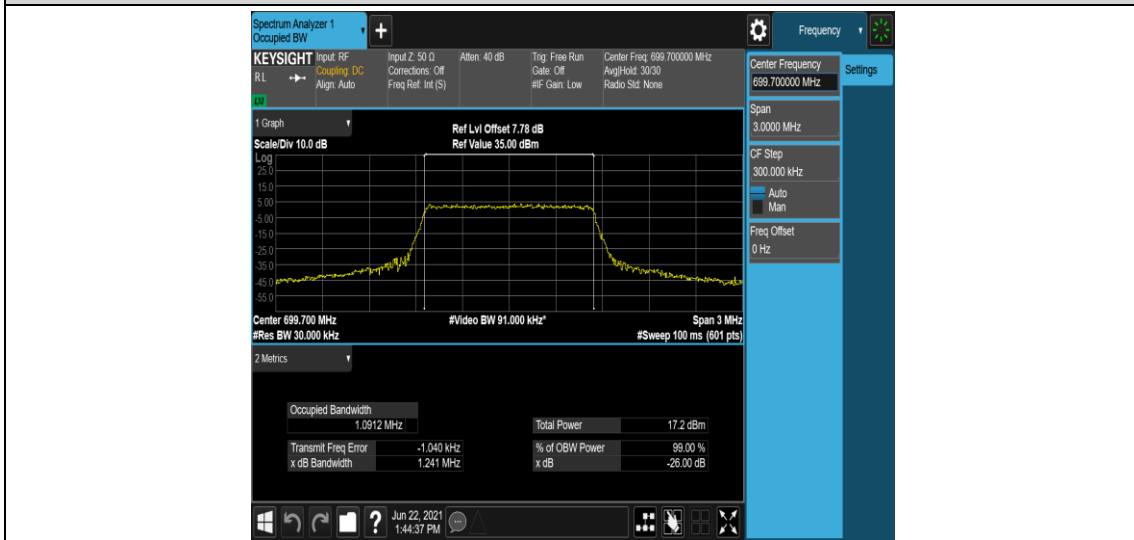

Band12-1.4MHz-16QAM-23017-6RB#0