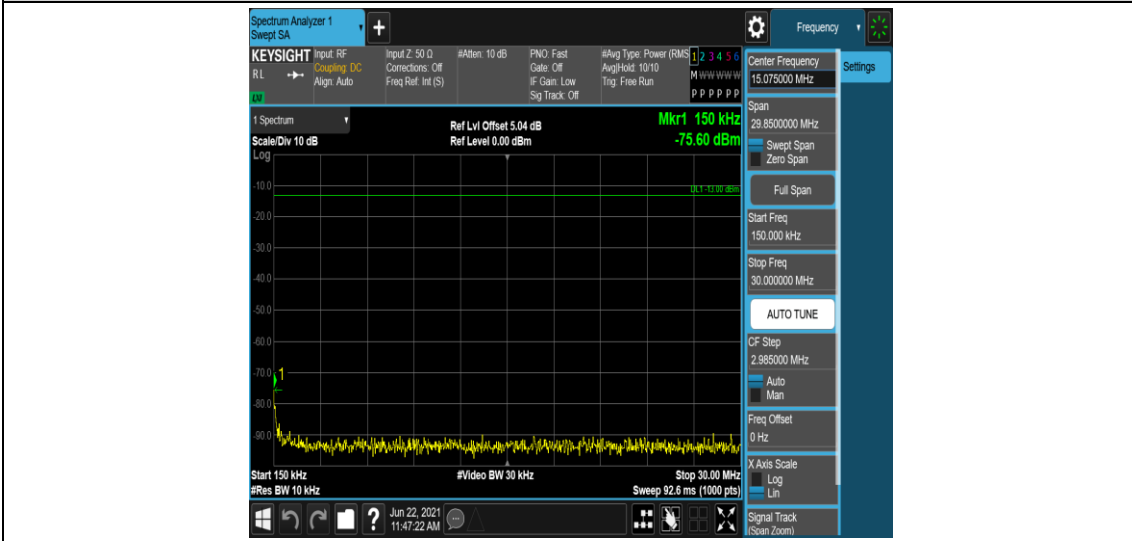

Band7-15MHz-16QAM-21100-1RB#0-Range2:0.15~30MHz

Band7-15MHz-16QAM-21100-1RB#0-Range3:30~1000MHz