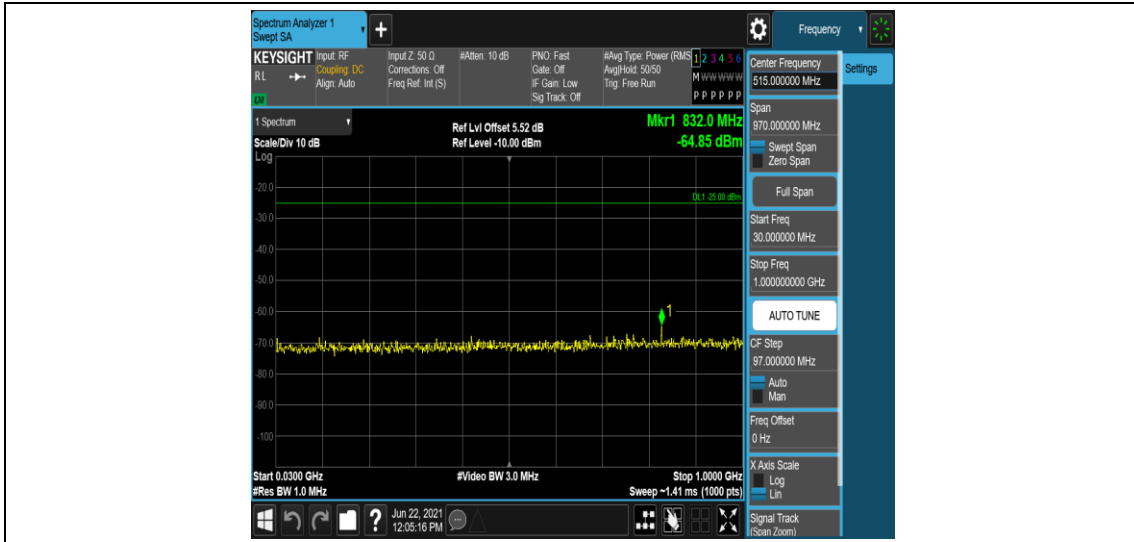

Band7-20MHz-QPSK-20850-1RB#0-Range3:30~1000MHz

Band7-20MHz-QPSK-20850-1RB#0-Range4:1000~3000MHz