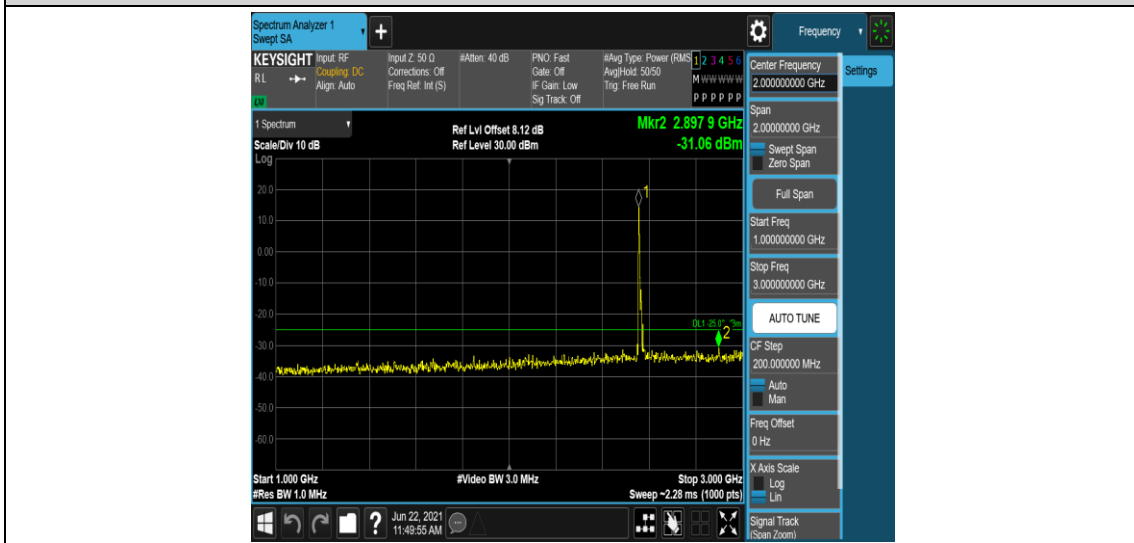

Band7-15MHz-16QAM-21375-1RB#0-Range4:1000~3000MHz

Band7-15MHz-16QAM-21375-1RB#0-Range5:3000~26500MHz