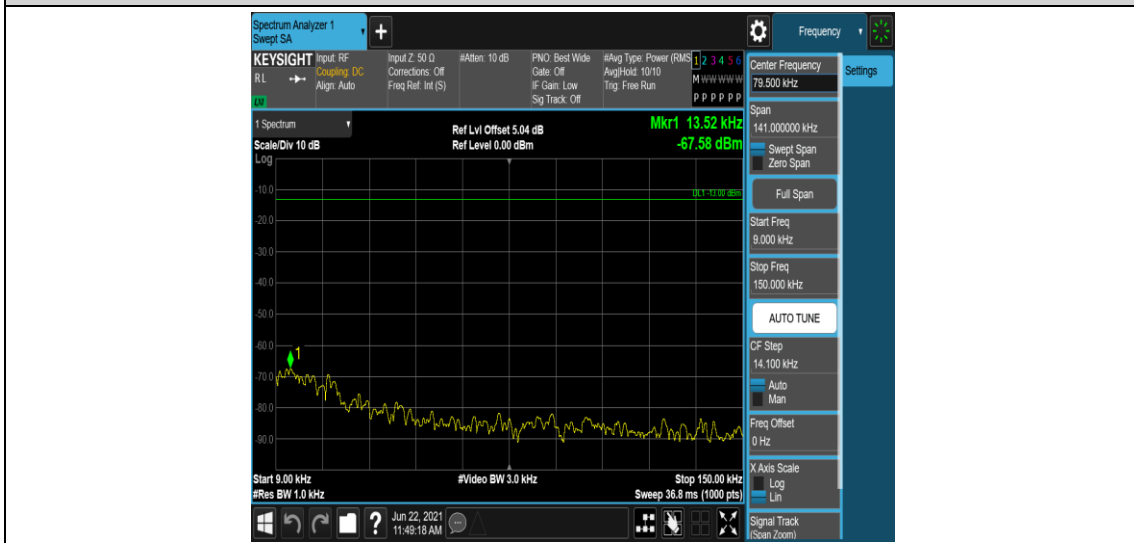

Band7-15MHz-16QAM-21100-1RB#0-Range2:0.15~30MHz

Band7-15MHz-16QAM-21100-1RB#0-Range3:30~1000MHz

Band7-15MHz-16QAM-21100-1RB#0-Range4:1000~3000MHz

Band7-15MHz-16QAM-21100-1RB#0-Range5:3000~26500MHz

Band7-15MHz-16QAM-21375-1RB#0-Range1:0.009~0.15MHz