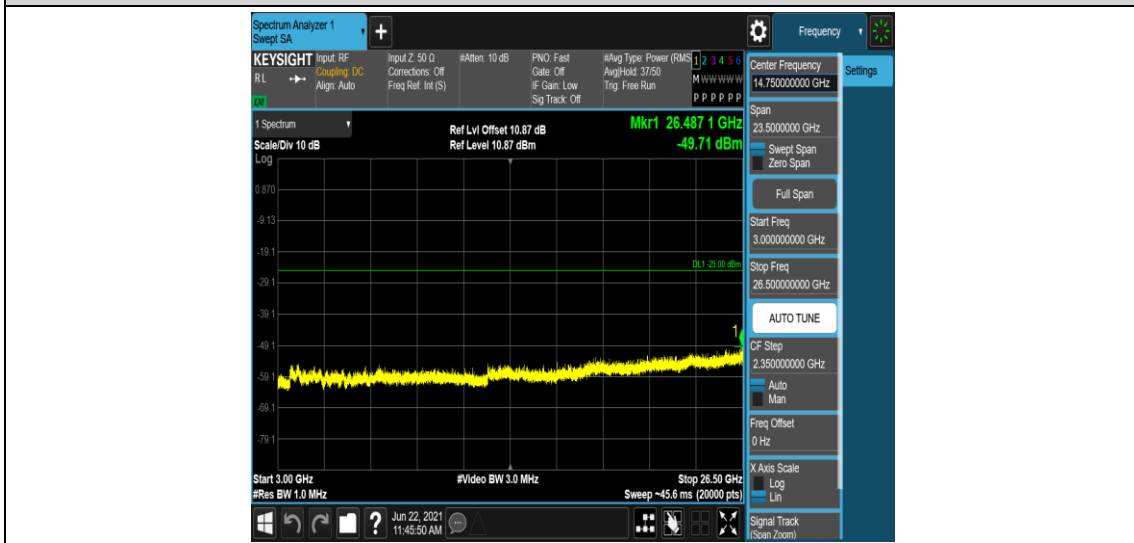

Band7-15MHz-16QAM-20825-1RB#0-Range2:0.15~30MHz

Band7-15MHz-16QAM-20825-1RB#0-Range3:30~1000MHz

Band7-15MHz-16QAM-20825-1RB#0-Range4:1000~3000MHz

Band7-15MHz-16QAM-20825-1RB#0-Range5:3000~26500MHz

Band7-15MHz-16QAM-21100-1RB#0-Range1:0.009~0.15MHz