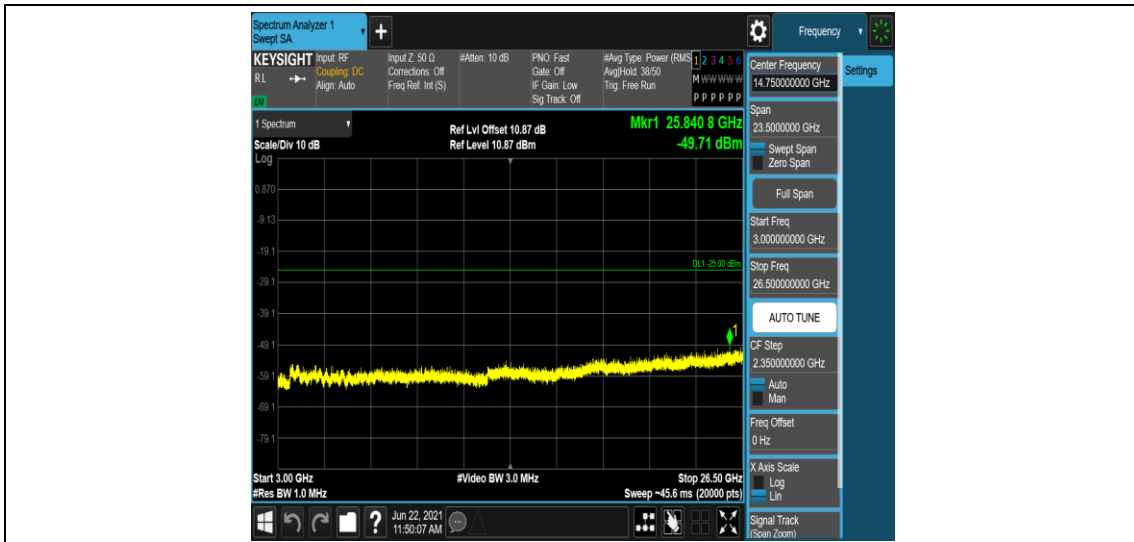

Band7-15MHz-16QAM-21375-1RB#0-Range2:0.15~30MHz

Band7-15MHz-16QAM-21375-1RB#0-Range3:30~1000MHz

Band7-15MHz-16QAM-21375-1RB#0-Range4:1000~3000MHz

Band7-15MHz-16QAM-21375-1RB#0-Range5:3000~26500MHz

Band7-20MHz-QPSK-20850-1RB#0-Range1:0.009~0.15MHz