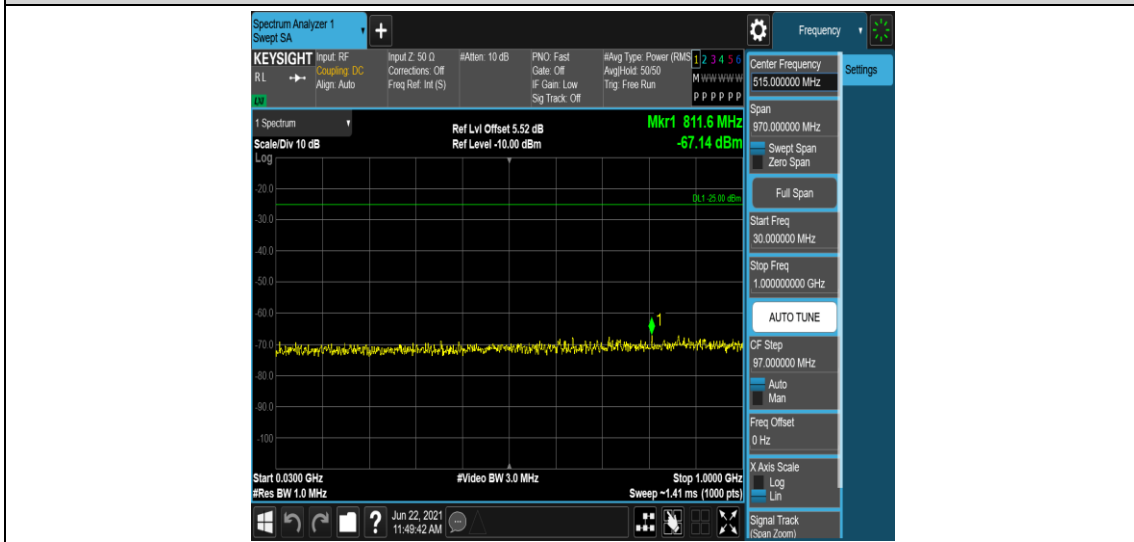

Band7-15MHz-16QAM-21375-1RB#0-Range3:30~1000MHz

Band7-15MHz-16QAM-21375-1RB#0-Range4:1000~3000MHz