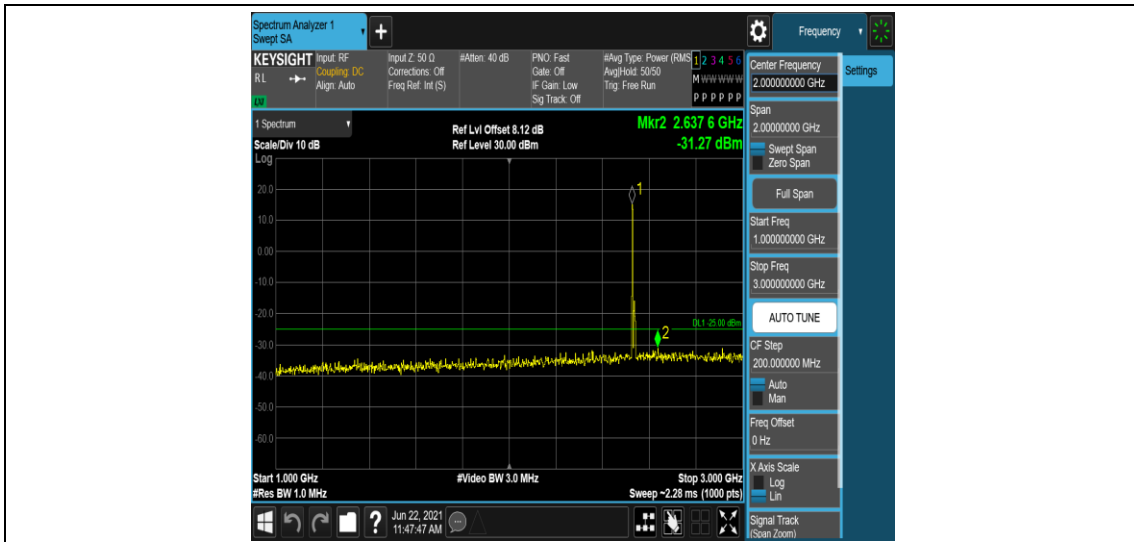

Band7-15MHz-16QAM-21100-1RB#0-Range4:1000~3000MHz

Band7-15MHz-16QAM-21100-1RB#0-Range5:3000~26500MHz