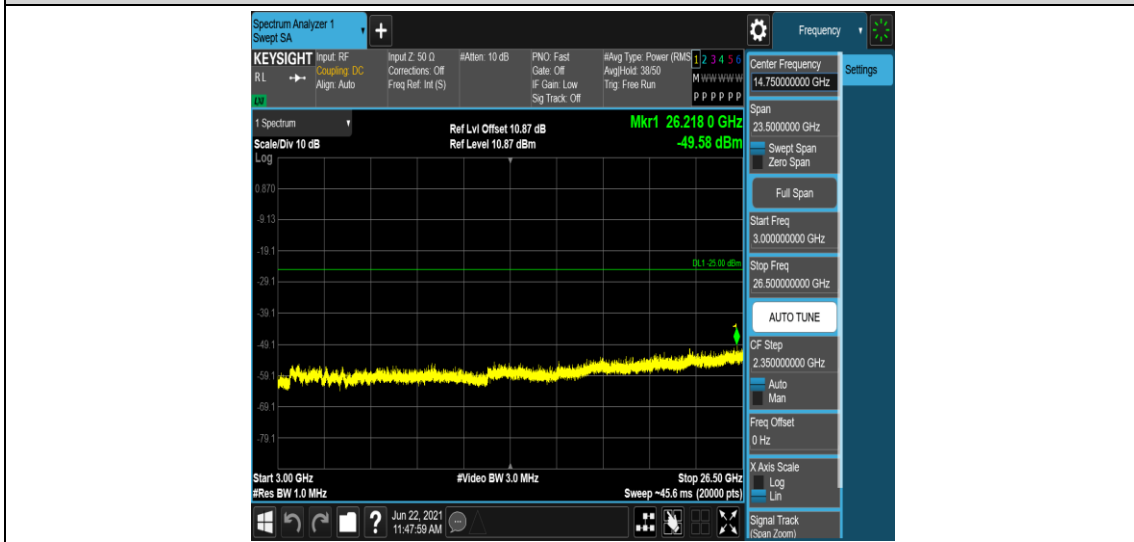

Band7-15MHz-16QAM-21100-1RB#0-Range2:0.15~30MHz

Band7-15MHz-16QAM-21100-1RB#0-Range3:30~1000MHz

Band7-15MHz-16QAM-21100-1RB#0-Range4:1000~3000MHz

Band7-15MHz-16QAM-21100-1RB#0-Range5:3000~26500MHz

Band7-15MHz-16QAM-21375-1RB#0-Range1:0.009~0.15MHz