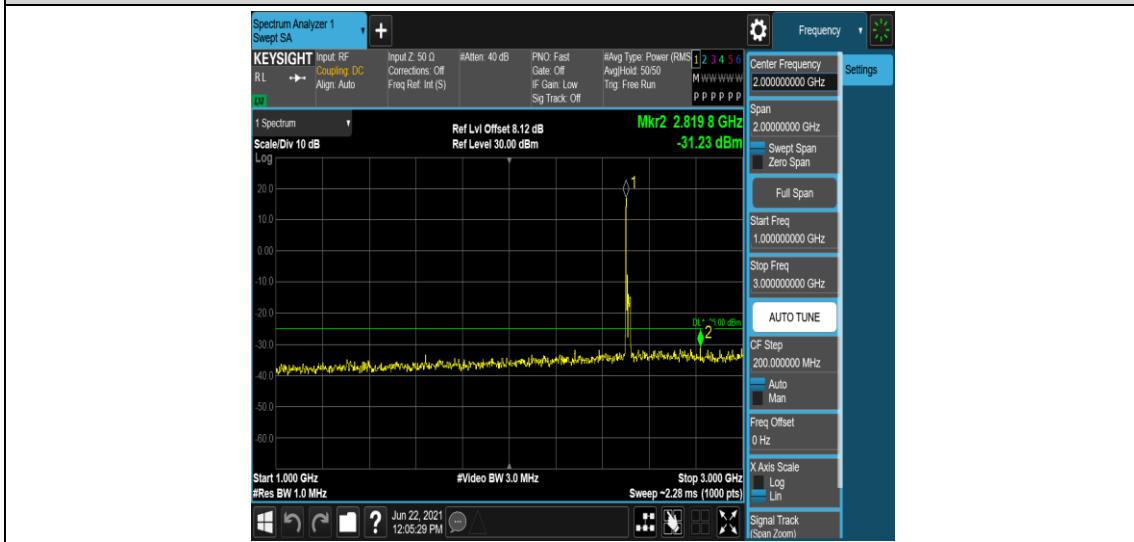

Band7-20MHz-QPSK-20850-1RB#0-Range4:1000~3000MHz

Band7-20MHz-QPSK-20850-1RB#0-Range5:3000~26500MHz