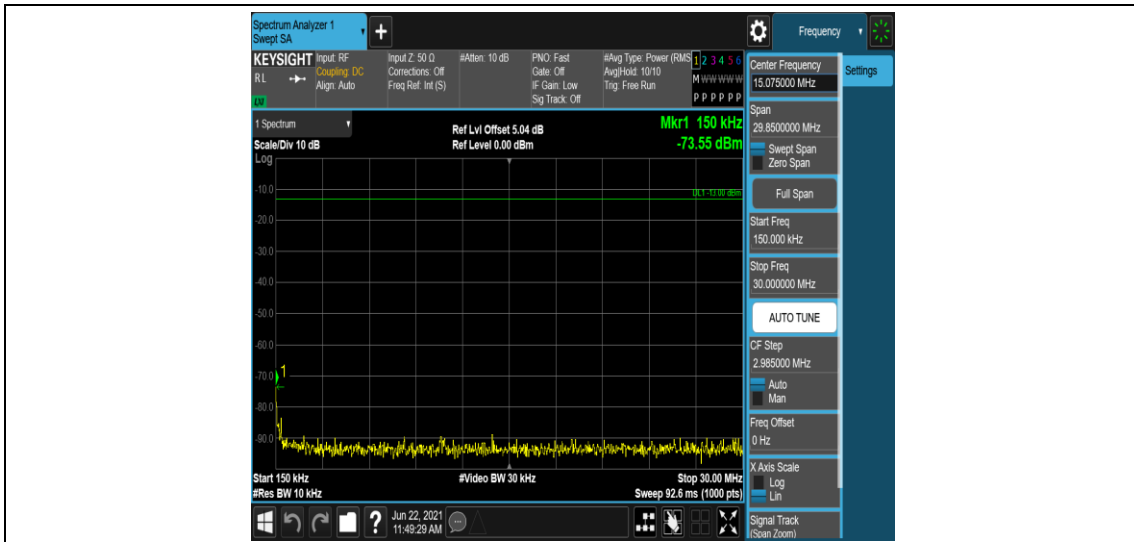

Band7-15MHz-16QAM-21375-1RB#0-Range2:0.15~30MHz

Band7-15MHz-16QAM-21375-1RB#0-Range3:30~1000MHz