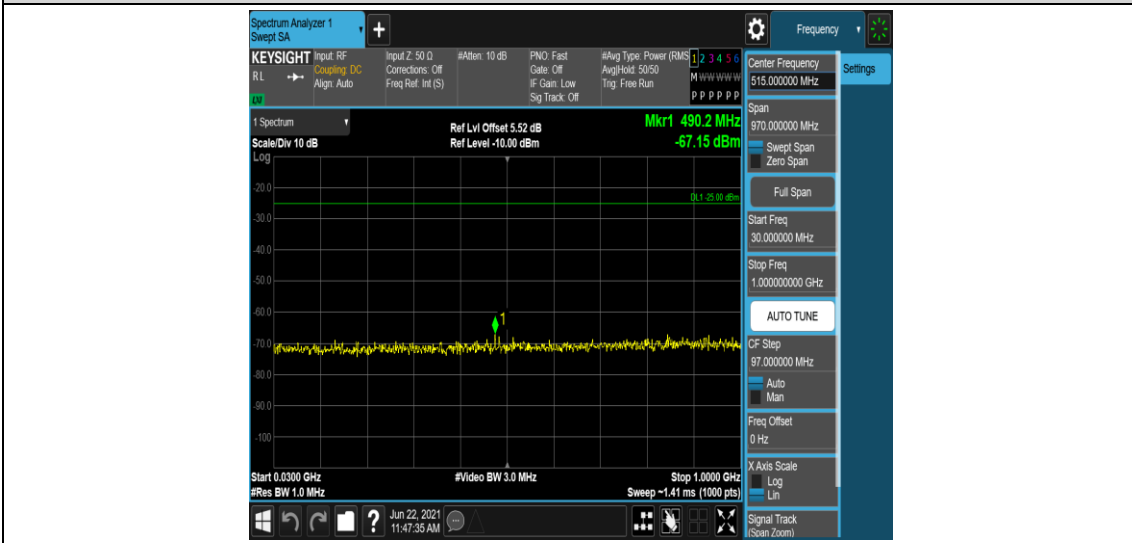

Band7-15MHz-16QAM-21100-1RB#0-Range3:30~1000MHz

Band7-15MHz-16QAM-21100-1RB#0-Range4:1000~3000MHz