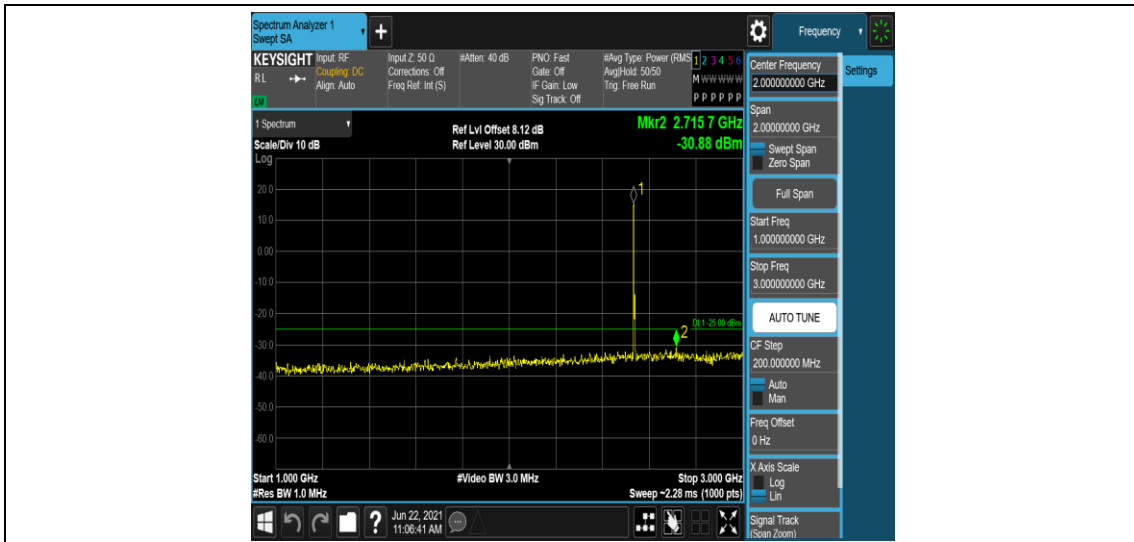

Band7-5MHz-16QAM-21100-1RB#0-Range4:1000~3000MHz