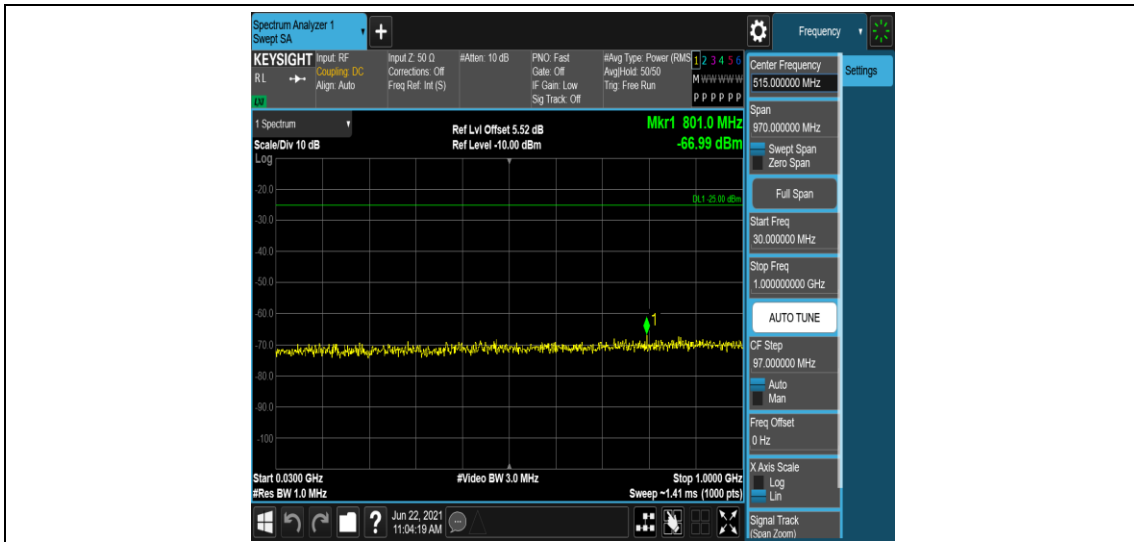

Band7-5MHz-16QAM-20775-1RB#0-Range3:30~100MHz