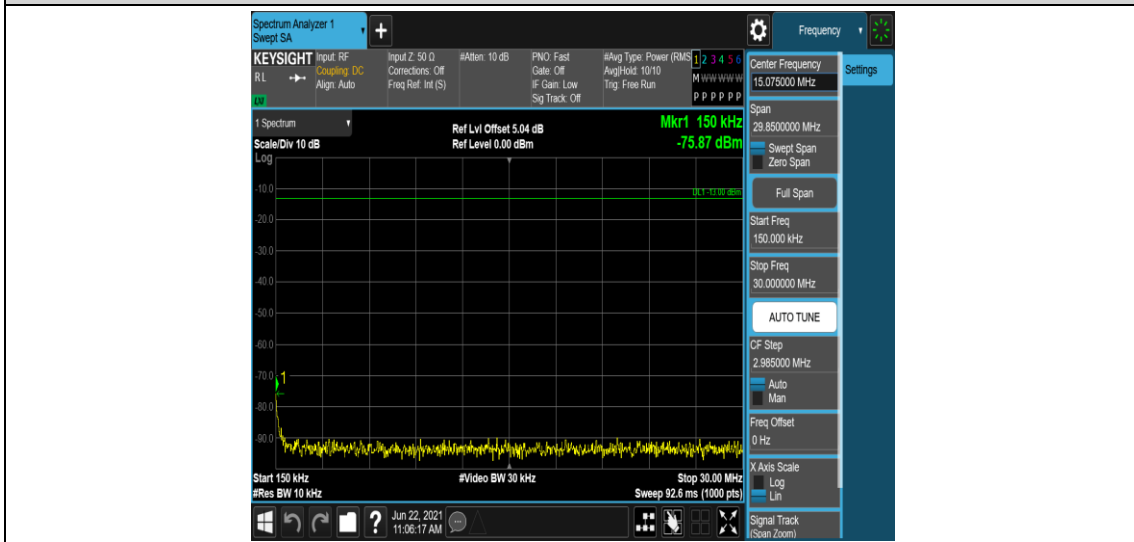

Band7-5MHz-16QAM-20775-1RB#0-Range3:30~100MHz

Band7-5MHz-16QAM-20775-1RB#0-Range4:1000~3000MHz

Band7-5MHz-16QAM-20775-1RB#0-Range5:3000~26500MHz

Band7-5MHz-16QAM-21100-1RB#0-Range1:0.009~0.15MHz

Band7-5MHz-16QAM-21100-1RB#0-Range2:0.15~30MHz