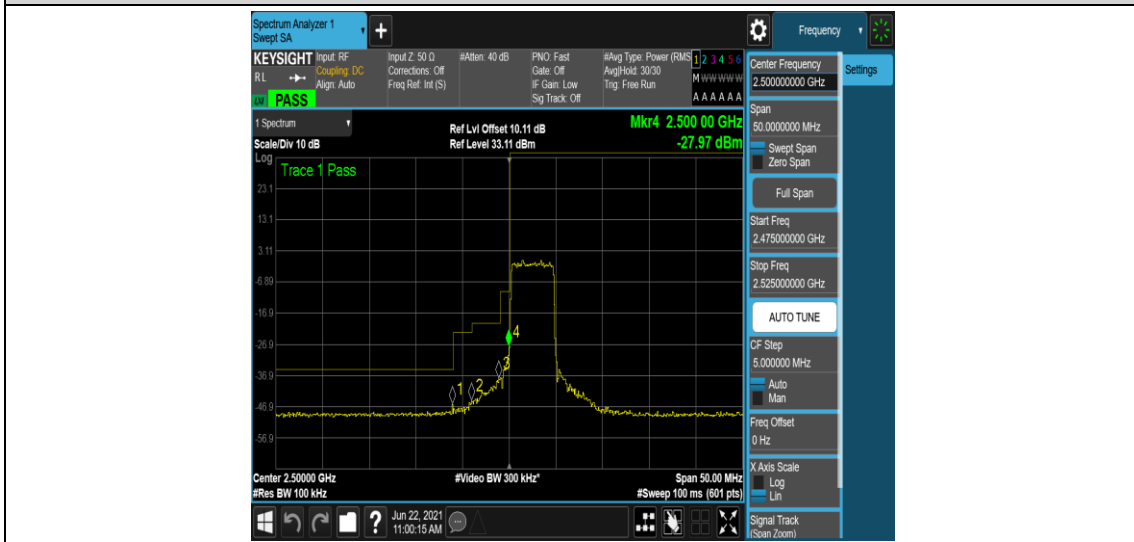

Band7-5MHz-QPSK-20775-25RB#0