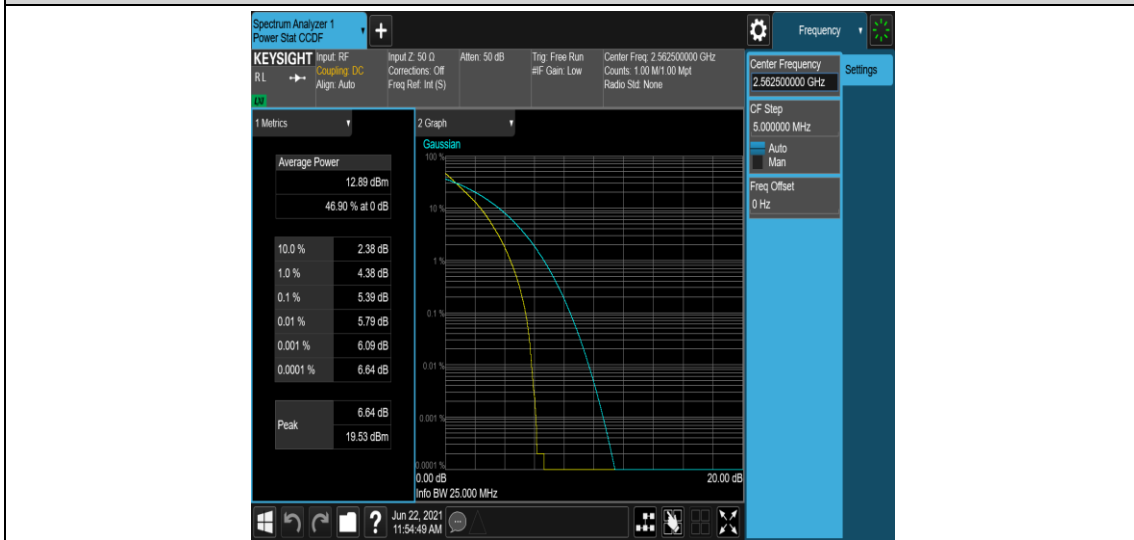

Band7-10MHz-16QAM-21400-50RB#0

Band7-15MHz-QPSK-20825-1RB#0

Band7-15MHz-QPSK-20825-75RB#0

Band7-15MHz-QPSK-21100-1RB#0

Band7-15MHz-QPSK-21100-75RB#0

Band7-15MHz-QPSK-21375-1RB#0

Band7-15MHz-QPSK-21375-75RB#0