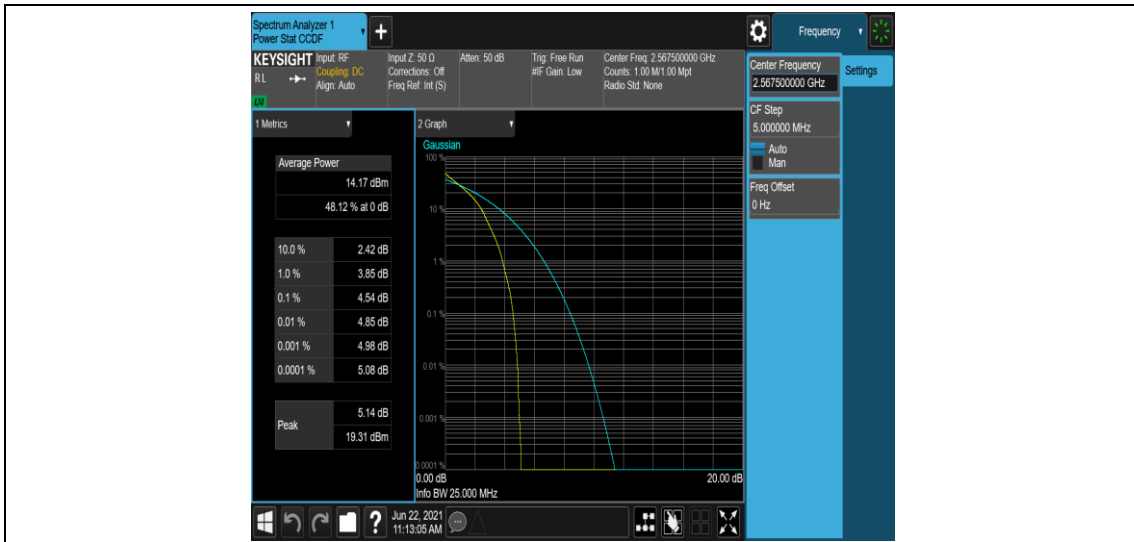

Test Graphs

Band7-5MHz-QPSK-21100-1RB#0

Band7-5MHz-QPSK-21100-25RB#0

Band7-5MHz-QPSK-21425-1RB#0

Band7-5MHz-QPSK-21425-25RB#0

Band7-5MHz-16QAM-20775-1RB#0

Band7-5MHz-16QAM-20775-25RB#0

Band7-5MHz-16QAM-21100-1RB#0