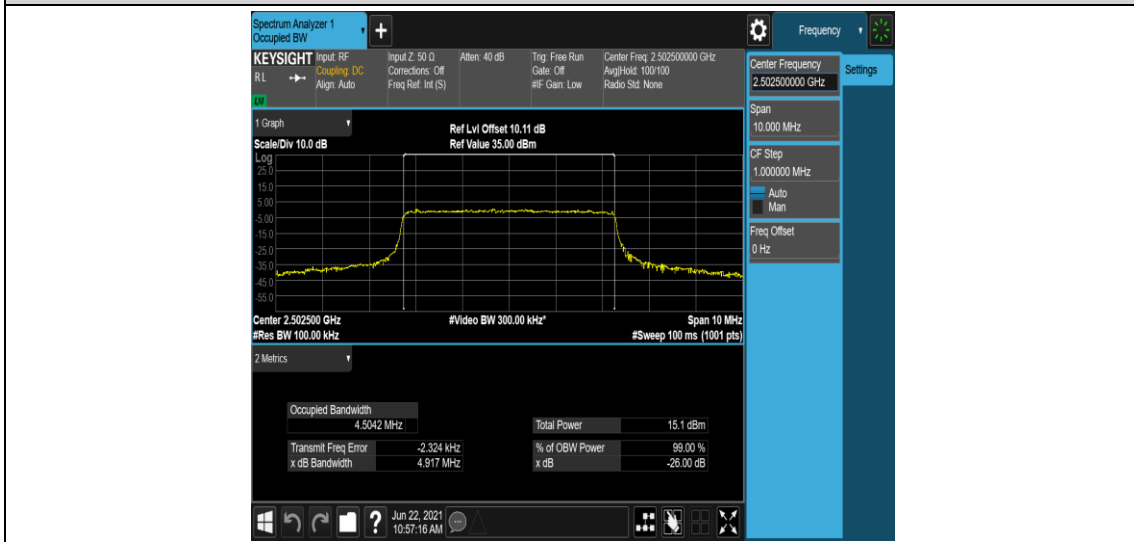

Band7-5MHz-16QAM-20775-25RB#0