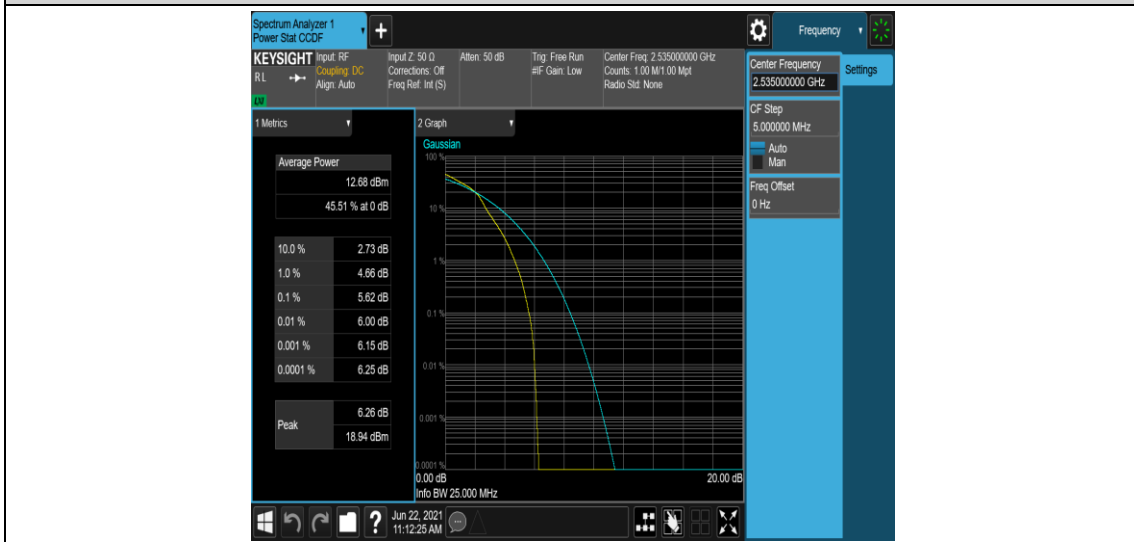

Test Graphs

Band7-5MHz-QPSK-21100-1RB#0

Band7-5MHz-QPSK-21100-25RB#0

Band7-5MHz-QPSK-21425-1RB#0

Band7-5MHz-QPSK-21425-25RB#0

Band7-5MHz-16QAM-20775-1RB#0

Band7-5MHz-16QAM-20775-25RB#0

Band7-5MHz-16QAM-21100-1RB#0