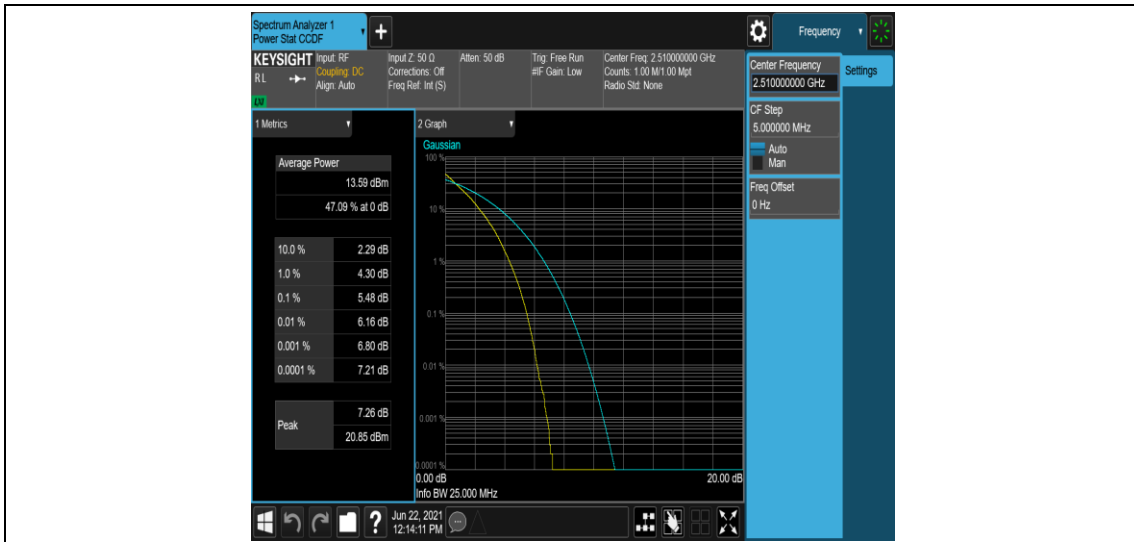

Band7-20MHz-QPSK-20850-100RB#0