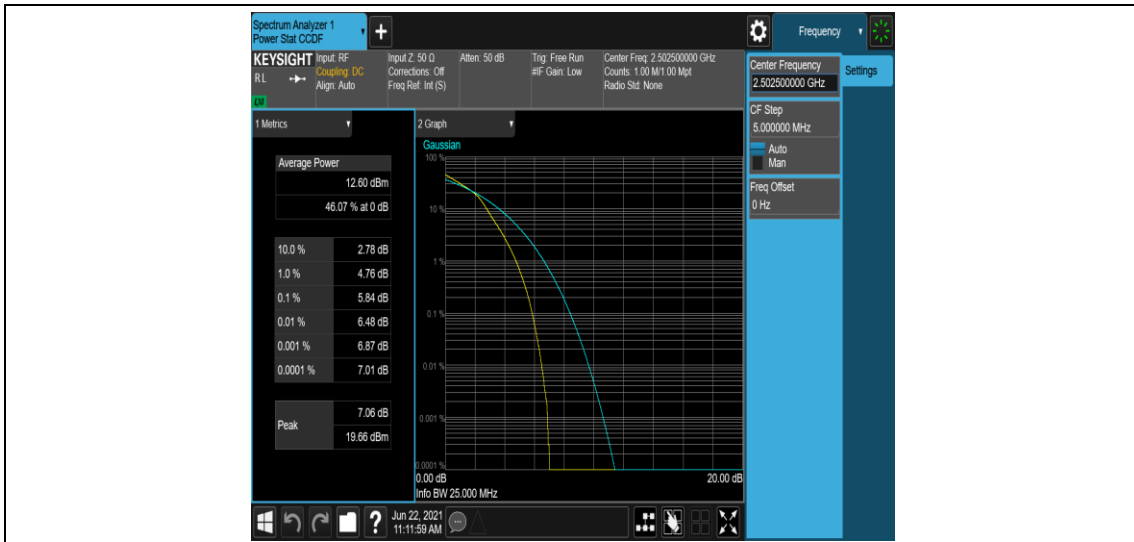

Test Graphs

Band7-5MHz-QPSK-21100-1RB#0

Band7-5MHz-QPSK-21100-25RB#0

Band7-5MHz-QPSK-21425-1RB#0

Band7-5MHz-QPSK-21425-25RB#0

Band7-5MHz-16QAM-20775-1RB#0

Band7-5MHz-16QAM-20775-25RB#0

Band7-5MHz-16QAM-21100-1RB#0