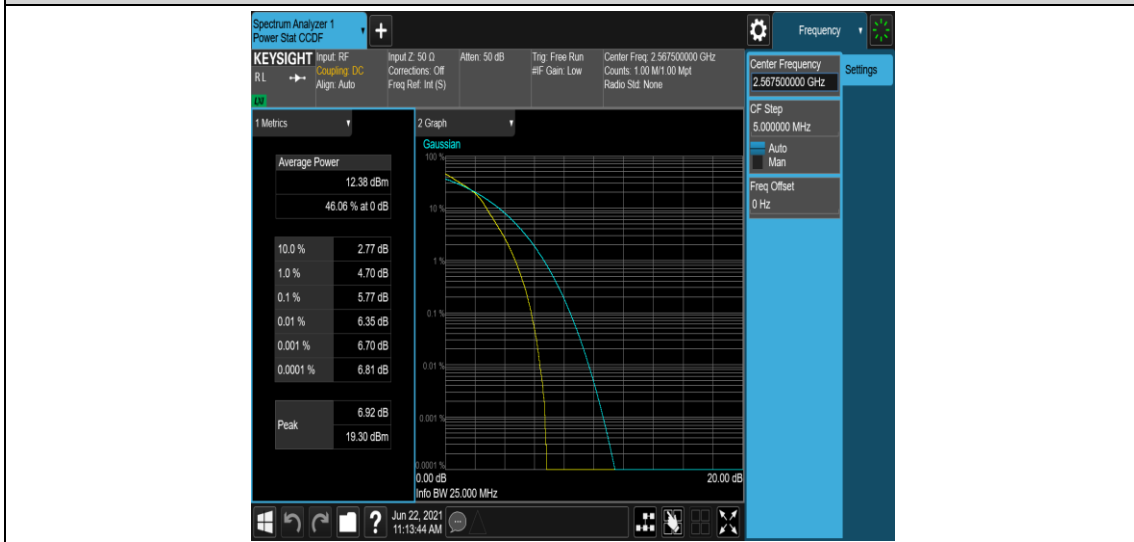

Band7-5MHz-16QAM-21425-25RB#0