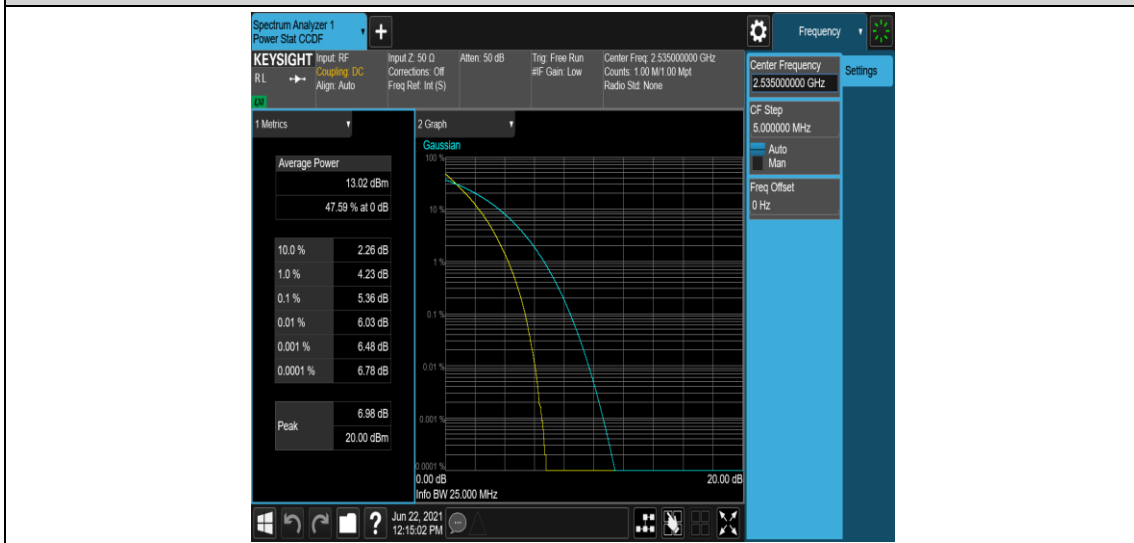

Band7-20MHz-QPSK-21100-100RB#0