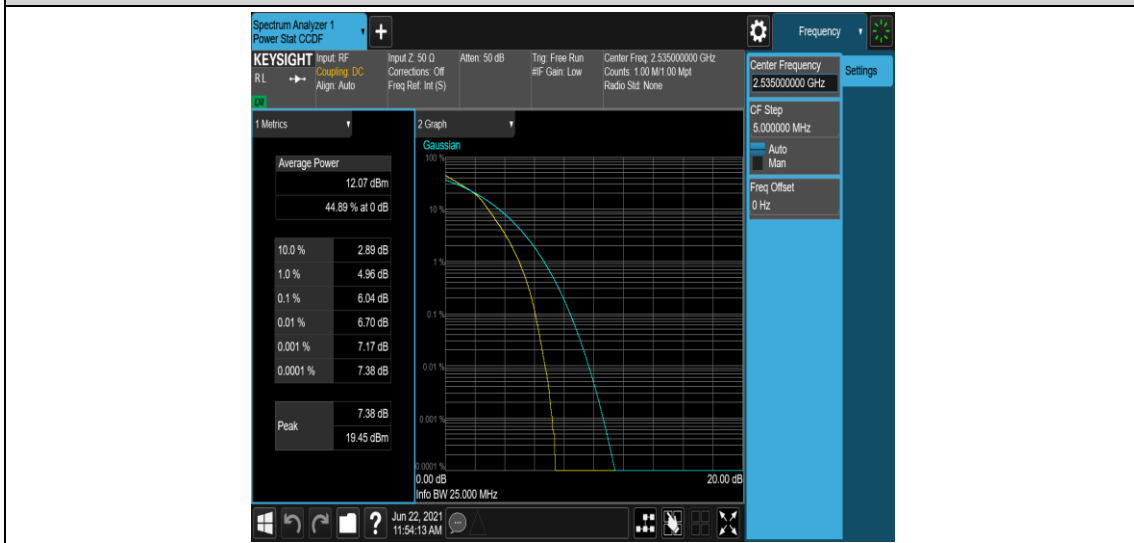

Band7-15MHz-16QAM-20825-1RB#0

Band7-15MHz-16QAM-20825-75RB#0

Band7-15MHz-16QAM-21100-1RB#0

Band7-15MHz-16QAM-21100-75RB#0

Band7-15MHz-16QAM-21375-1RB#0

Band7-15MHz-16QAM-21375-75RB#0

Band7-20MHz-QPSK-20850-1RB#0