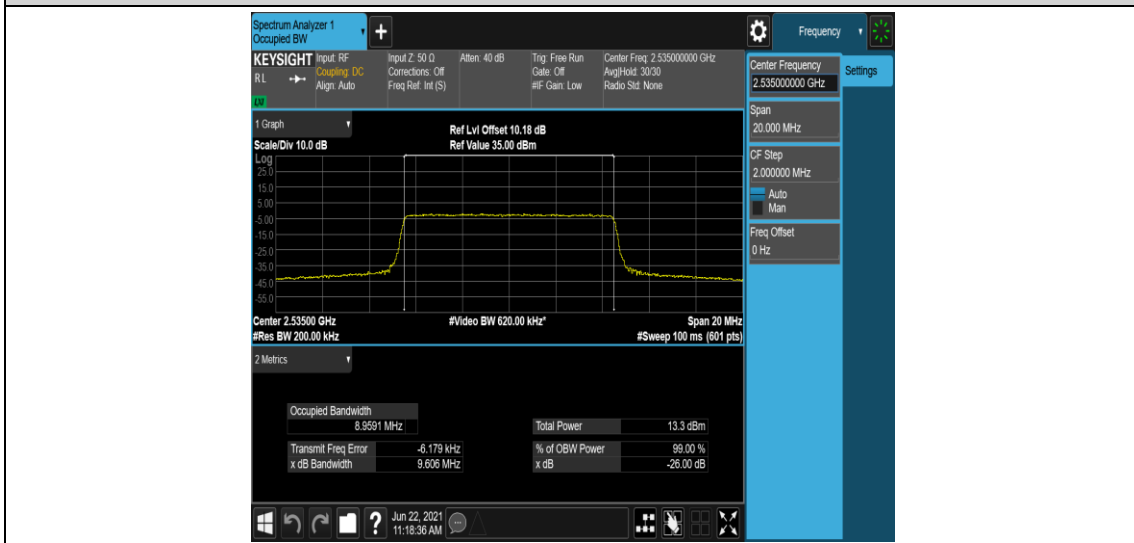

Band7-10MHz-16QAM-21100-50RB#0

Band7-10MHz-16QAM-21400-50RB#0