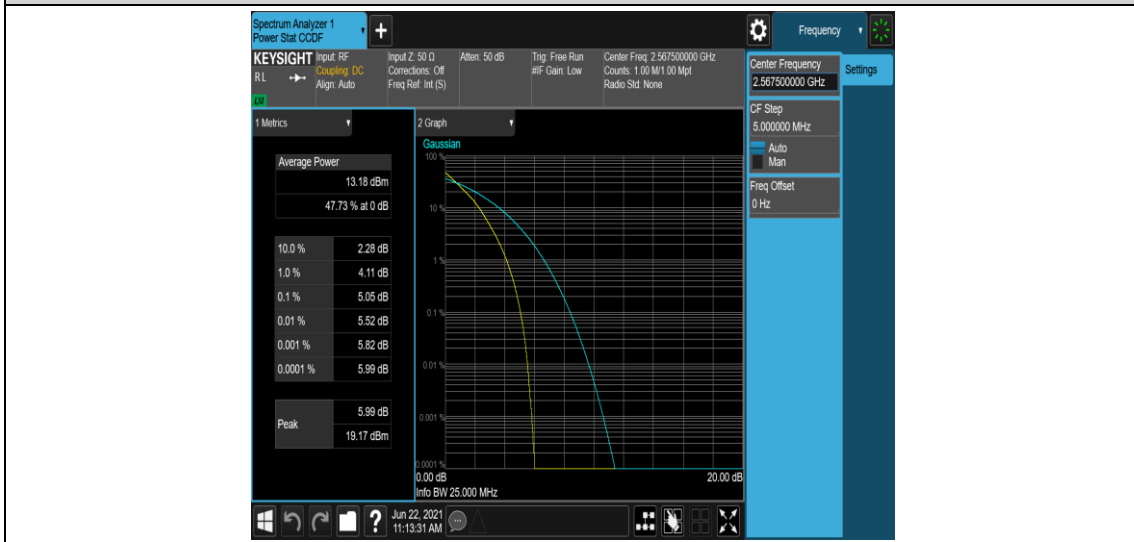

Test Graphs

Band7-5MHz-QPSK-21100-1RB#0

Band7-5MHz-QPSK-21100-25RB#0

Band7-5MHz-QPSK-21425-1RB#0

Band7-5MHz-QPSK-21425-25RB#0

Band7-5MHz-16QAM-20775-1RB#0

Band7-5MHz-16QAM-20775-25RB#0

Band7-5MHz-16QAM-21100-1RB#0