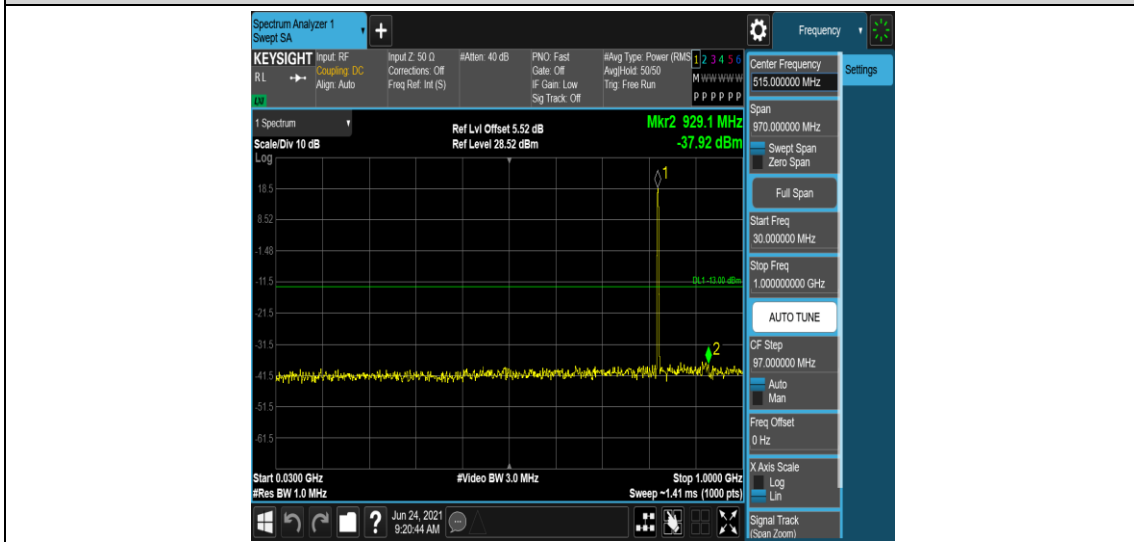

Band5-1.4MHz-QPSK-20643-1RB#0-Range4:1000~10000MHz

Band5-1.4MHz-16QAM-20407-1RB#0-Range1:0.009~0.15MHz

Band5-1.4MHz-16QAM-20407-1RB#0-Range2:0.15~30MHz

Band5-1.4MHz-16QAM-20407-1RB#0-Range3:30~1000MHz

Band5-1.4MHz-16QAM-20407-1RB#0-Range4:1000~10000MHz

Band5-1.4MHz-16QAM-20525-1RB#0-Range1:0.009~0.15MHz

Band5-1.4MHz-16QAM-20525-1RB#0-Range2:0.15~30MHz

Band5-1.4MHz-16QAM-20525-1RB#0-Range3:30~1000MHz

Band5-1.4MHz-16QAM-20525-1RB#0-Range4:1000~10000MHz

Band5-1.4MHz-16QAM-20643-1RB#0-Range1:0.009~0.15MHz