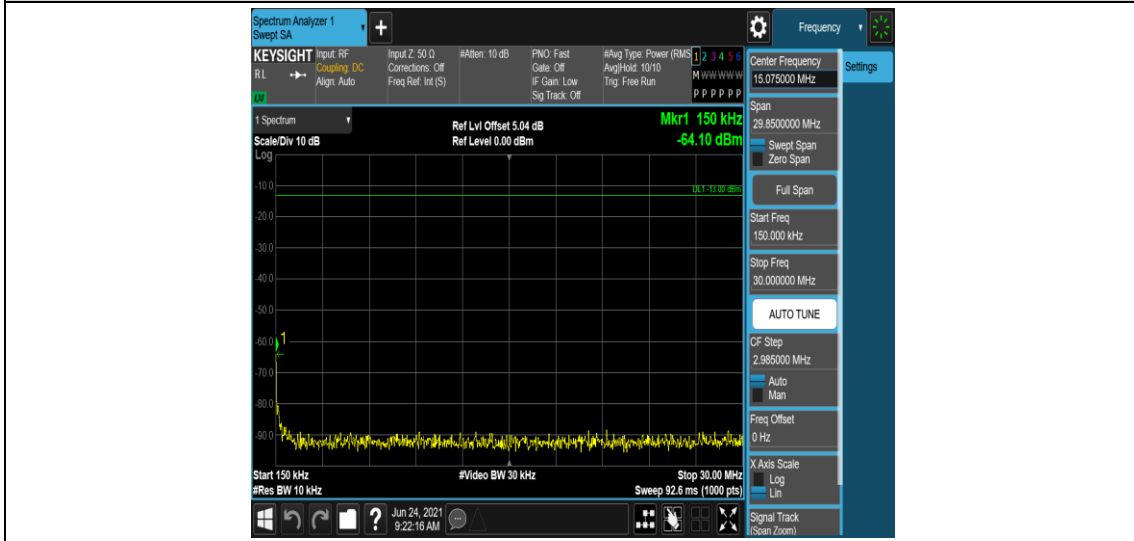

Band5-1.4MHz-QPSK-20643-1RB#0-Range4:1000~10000MHz

Band5-1.4MHz-16QAM-20407-1RB#0-Range1:0.009~0.15MHz

Band5-1.4MHz-16QAM-20407-1RB#0-Range2:0.15~30MHz

Band5-1.4MHz-16QAM-20407-1RB#0-Range3:30~1000MHz

Band5-1.4MHz-16QAM-20407-1RB#0-Range4:1000~10000MHz

Band5-1.4MHz-16QAM-20525-1RB#0-Range1:0.009~0.15MHz

Band5-1.4MHz-16QAM-20525-1RB#0-Range2:0.15~30MHz

Band5-1.4MHz-16QAM-20525-1RB#0-Range3:30~1000MHz

Band5-1.4MHz-16QAM-20525-1RB#0-Range4:1000~10000MHz

Band5-1.4MHz-16QAM-20643-1RB#0-Range1:0.009~0.15MHz