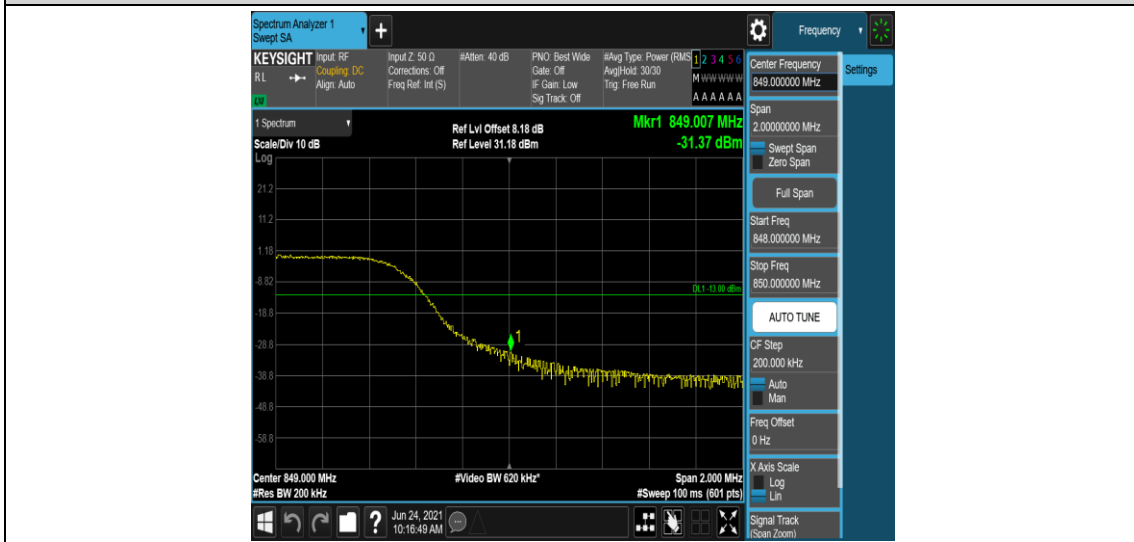

Band5-10MHz-16QAM-20600-50RB#0

Appendix E: Conducted Spurious Emission

Test Result

Band	Bandwidth	Modulation	Channel	RB Configuration	Frequency Range	Verdict
Band5	1.4MHz	QPSK	20407	1RB#0	Range1:0.009~0.15MHz	PASS
Band5	1.4MHz	QPSK	20407	1RB#0	Range2:0.15~30MHz	PASS
Band5	1.4MHz	QPSK	20407	1RB#0	Range3:30~1000MHz	PASS
Band5	1.4MHz	QPSK	20407	1RB#0	Range4:1000~10000MHz	PASS
Band5	1.4MHz	QPSK	20525	1RB#0	Range1:0.009~0.15MHz	PASS
Band5	1.4MHz	QPSK	20525	1RB#0	Range2:0.15~30MHz	PASS
Band5	1.4MHz	QPSK	20525	1RB#0	Range3:30~1000MHz	PASS
Band5	1.4MHz	QPSK	20525	1RB#0	Range4:1000~10000MHz	PASS
Band5	1.4MHz	QPSK	20643	1RB#0	Range1:0.009~0.15MHz	PASS
Band5	1.4MHz	QPSK	20643	1RB#0	Range2:0.15~30MHz	PASS
Band5	1.4MHz	QPSK	20643	1RB#0	Range3:30~1000MHz	PASS
Band5	1.4MHz	QPSK	20643	1RB#0	Range4:1000~10000MHz	PASS
Band5	1.4MHz	16QAM	20407	1RB#0	Range1:0.009~0.15MHz	PASS
Band5	1.4MHz	16QAM	20407	1RB#0	Range2:0.15~30MHz	PASS
Band5	1.4MHz	16QAM	20407	1RB#0	Range3:30~1000MHz	PASS
Band5	1.4MHz	16QAM	20407	1RB#0	Range4:1000~10000MHz	PASS
Band5	1.4MHz	16QAM	20525	1RB#0	Range1:0.009~0.15MHz	PASS
Band5	1.4MHz	16QAM	20525	1RB#0	Range2:0.15~30MHz	PASS
Band5	1.4MHz	16QAM	20525	1RB#0	Range3:30~1000MHz	PASS
Band5	1.4MHz	16QAM	20525	1RB#0	Range4:1000~10000MHz	PASS
Band5	1.4MHz	16QAM	20643	1RB#0	Range1:0.009~0.15MHz	PASS
Band5	1.4MHz	16QAM	20643	1RB#0	Range2:0.15~30MHz	PASS
Band5	1.4MHz	16QAM	20643	1RB#0	Range3:30~1000MHz	PASS
Band5	1.4MHz	16QAM	20643	1RB#0	Range4:1000~10000MHz	PASS
Band5	3MHz	QPSK	20415	1RB#0	Range1:0.009~0.15MHz	PASS
Band5	3MHz	QPSK	20415	1RB#0	Range2:0.15~30MHz	PASS
Band5	3MHz	QPSK	20415	1RB#0	Range3:30~1000MHz	PASS
Band5	3MHz	QPSK	20415	1RB#0	Range4:1000~10000MHz	PASS
Band5	3MHz	QPSK	20525	1RB#0	Range1:0.009~0.15MHz	PASS
Band5	3MHz	QPSK	20525	1RB#0	Range2:0.15~30MHz	PASS
Band5	3MHz	QPSK	20525	1RB#0	Range3:30~1000MHz	PASS
Band5	3MHz	QPSK	20525	1RB#0	Range4:1000~10000MHz	PASS
Band5	3MHz	QPSK	20635	1RB#0	Range1:0.009~0.15MHz	PASS
Band5	3MHz	QPSK	20635	1RB#0	Range2:0.15~30MHz	PASS
Band5	3MHz	QPSK	20635	1RB#0	Range3:30~1000MHz	PASS