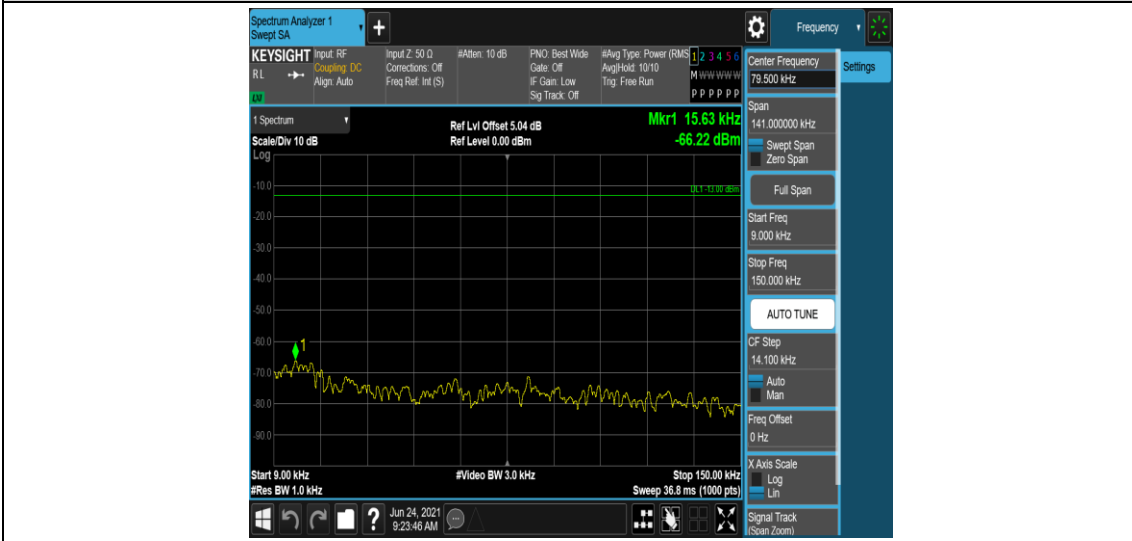

Band5-1.4MHz-16QAM-20525-1RB#0-Range1:0.009~0.15MHz

Band5-1.4MHz-16QAM-20525-1RB#0-Range2:0.15~30MHz

Band5-1.4MHz-16QAM-20525-1RB#0-Range3:30~1000MHz

Band5-1.4MHz-16QAM-20525-1RB#0-Range4:1000~10000MHz

Band5-1.4MHz-16QAM-20643-1RB#0-Range1:0.009~0.15MHz

Band5-1.4MHz-16QAM-20643-1RB#0-Range2:0.15~30MHz

Band5-1.4MHz-16QAM-20643-1RB#0-Range3:30~1000MHz

Band5-1.4MHz-16QAM-20643-1RB#0-Range4:1000~10000MHz

Band5-3MHz-QPSK-20415-1RB#0-Range1:0.009~0.15MHz

Band5-3MHz-QPSK-20415-1RB#0-Range2:0.15~30MHz