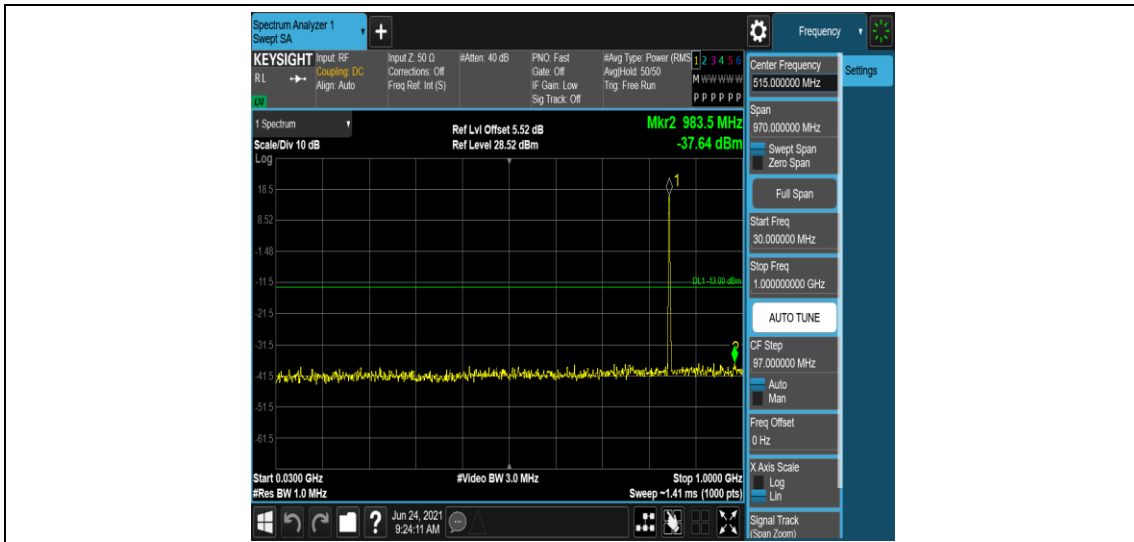

Band5-1.4MHz-16QAM-20643-1RB#0-Range3:30~1000MHz

Band5-1.4MHz-16QAM-20643-1RB#0-Range4:1000~10000MHz