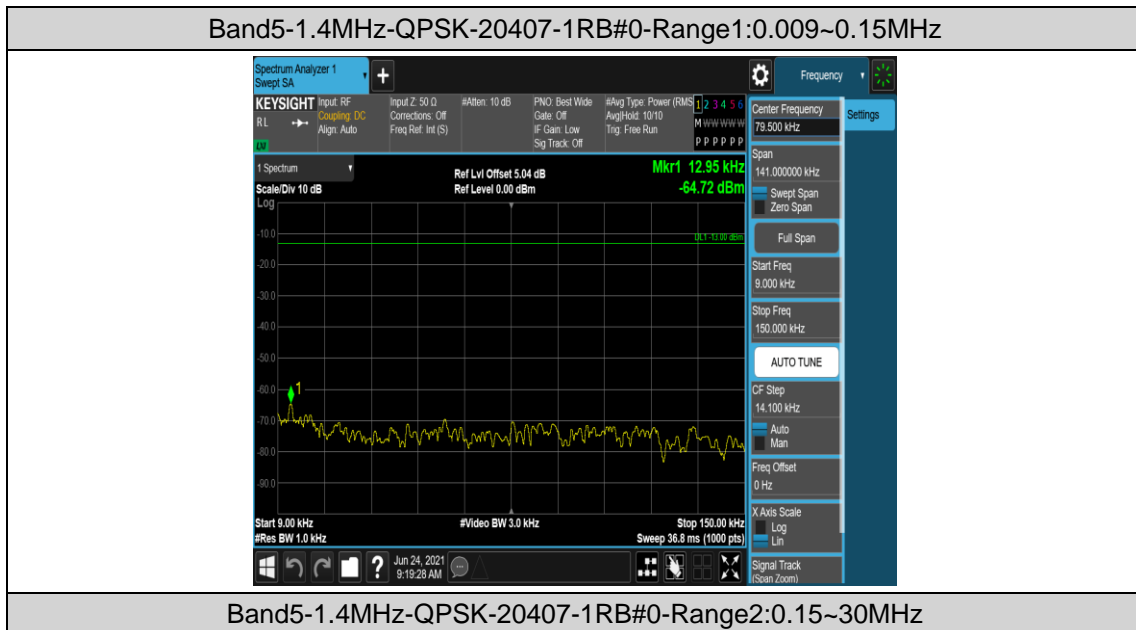

Band5	10MHz	QPSK	20525	1RB#0	Range2:0.15~30MHz	PASS
Band5	10MHz	QPSK	20525	1RB#0	Range3:30~1000MHz	PASS
Band5	10MHz	QPSK	20525	1RB#0	Range4:1000~10000MHz	PASS
Band5	10MHz	QPSK	20600	1RB#0	Range1:0.009~0.15MHz	PASS
Band5	10MHz	QPSK	20600	1RB#0	Range2:0.15~30MHz	PASS
Band5	10MHz	QPSK	20600	1RB#0	Range3:30~1000MHz	PASS
Band5	10MHz	QPSK	20600	1RB#0	Range4:1000~10000MHz	PASS
Band5	10MHz	16QAM	20450	1RB#0	Range1:0.009~0.15MHz	PASS
Band5	10MHz	16QAM	20450	1RB#0	Range2:0.15~30MHz	PASS
Band5	10MHz	16QAM	20450	1RB#0	Range3:30~1000MHz	PASS
Band5	10MHz	16QAM	20450	1RB#0	Range4:1000~10000MHz	PASS
Band5	10MHz	16QAM	20525	1RB#0	Range1:0.009~0.15MHz	PASS
Band5	10MHz	16QAM	20525	1RB#0	Range2:0.15~30MHz	PASS
Band5	10MHz	16QAM	20525	1RB#0	Range3:30~1000MHz	PASS
Band5	10MHz	16QAM	20525	1RB#0	Range4:1000~10000MHz	PASS
Band5	10MHz	16QAM	20600	1RB#0	Range1:0.009~0.15MHz	PASS
Band5	10MHz	16QAM	20600	1RB#0	Range2:0.15~30MHz	PASS
Band5	10MHz	16QAM	20600	1RB#0	Range3:30~1000MHz	PASS
Band5	10MHz	16QAM	20600	1RB#0	Range4:1000~10000MHz	PASS

Test Graphs