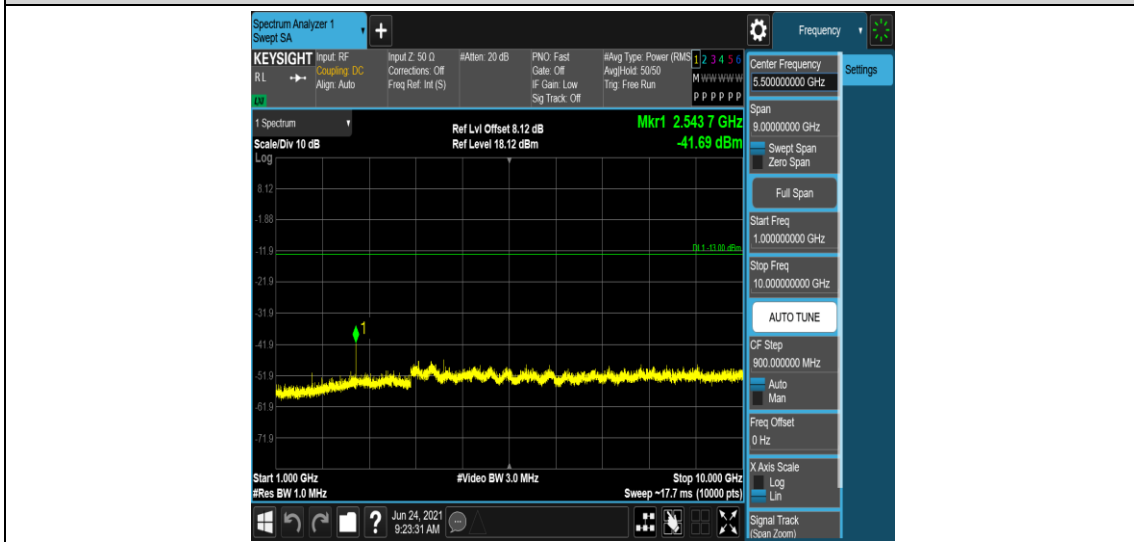

Band5-1.4MHz-QPSK-20643-1RB#0-Range4:1000~10000MHz

Band5-1.4MHz-16QAM-20407-1RB#0-Range1:0.009~0.15MHz