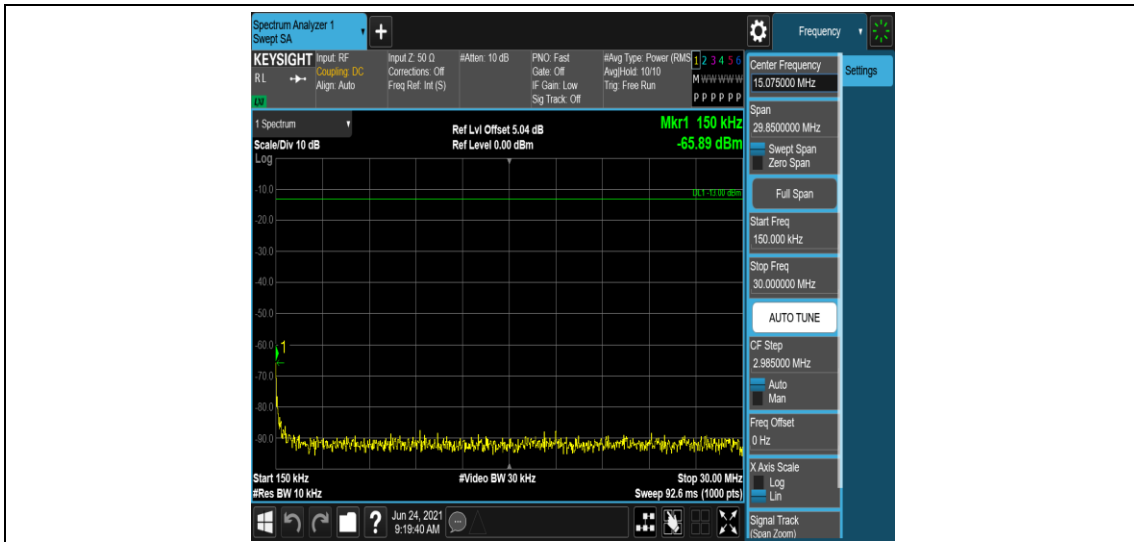

Band5-1.4MHz-QPSK-20407-1RB#0-Range3:30~1000MHz