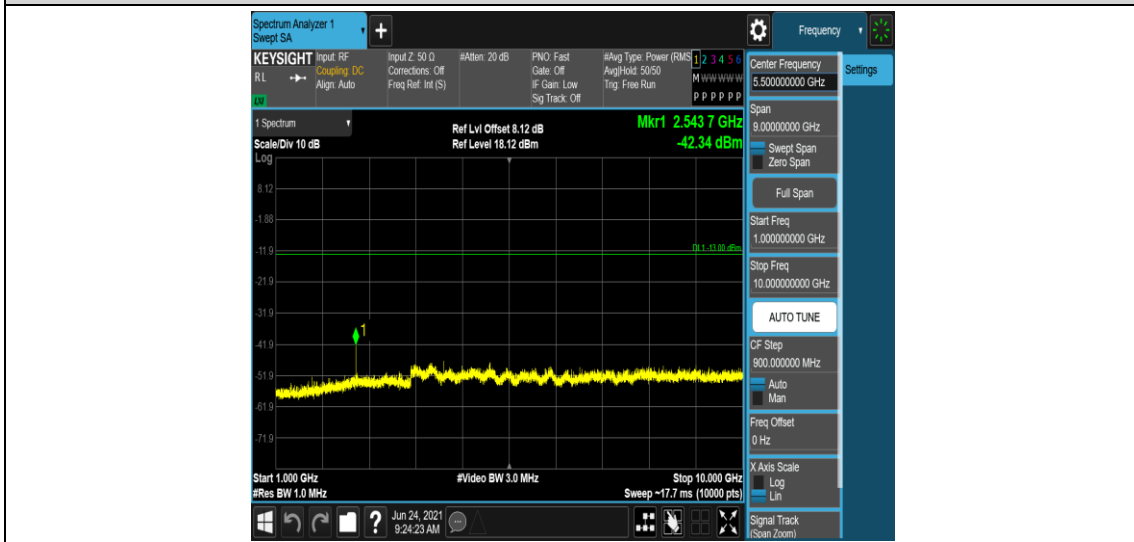

Band5-1.4MHz-16QAM-20643-1RB#0-Range4:1000~10000MHz

Band5-3MHz-QPSK-20415-1RB#0-Range1:0.009~0.15MHz