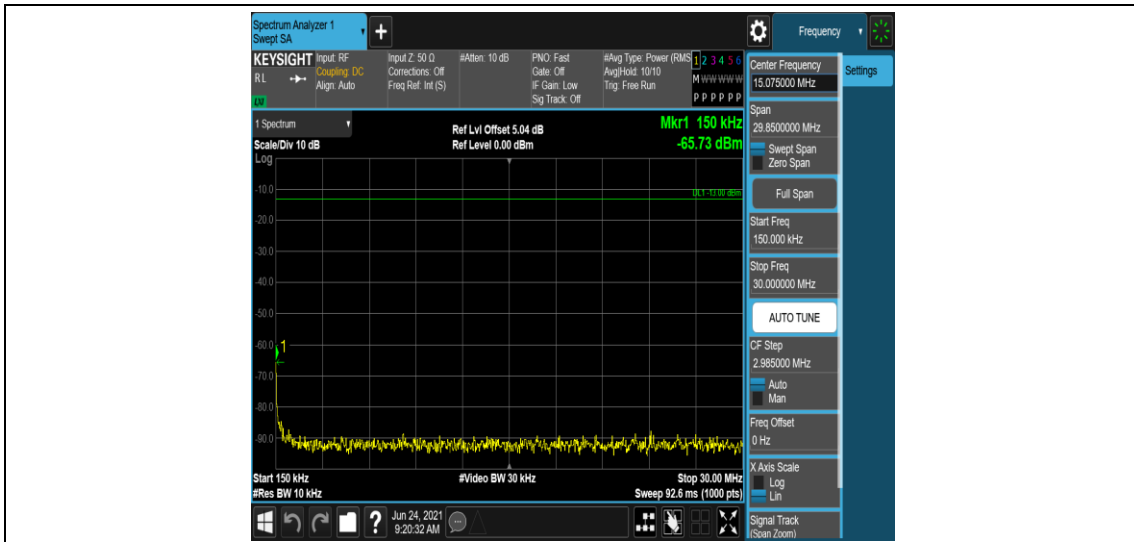

Band5-1.4MHz-16QAM-20407-1RB#0-Range2:0.15~30MHz

Band5-1.4MHz-16QAM-20407-1RB#0-Range3:30~1000MHz