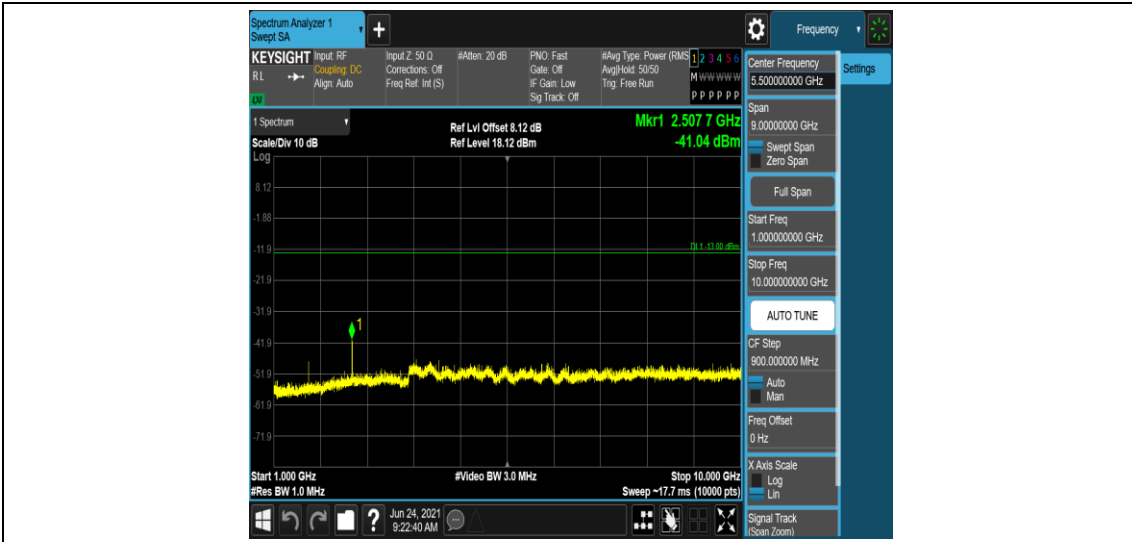

Band5-1.4MHz-16QAM-20525-1RB#0-Range1:0.009~0.15MHz

Band5-1.4MHz-16QAM-20525-1RB#0-Range2:0.15~30MHz

Band5-1.4MHz-16QAM-20525-1RB#0-Range3:30~1000MHz

Band5-1.4MHz-16QAM-20525-1RB#0-Range4:1000~10000MHz

Band5-1.4MHz-16QAM-20643-1RB#0-Range1:0.009~0.15MHz