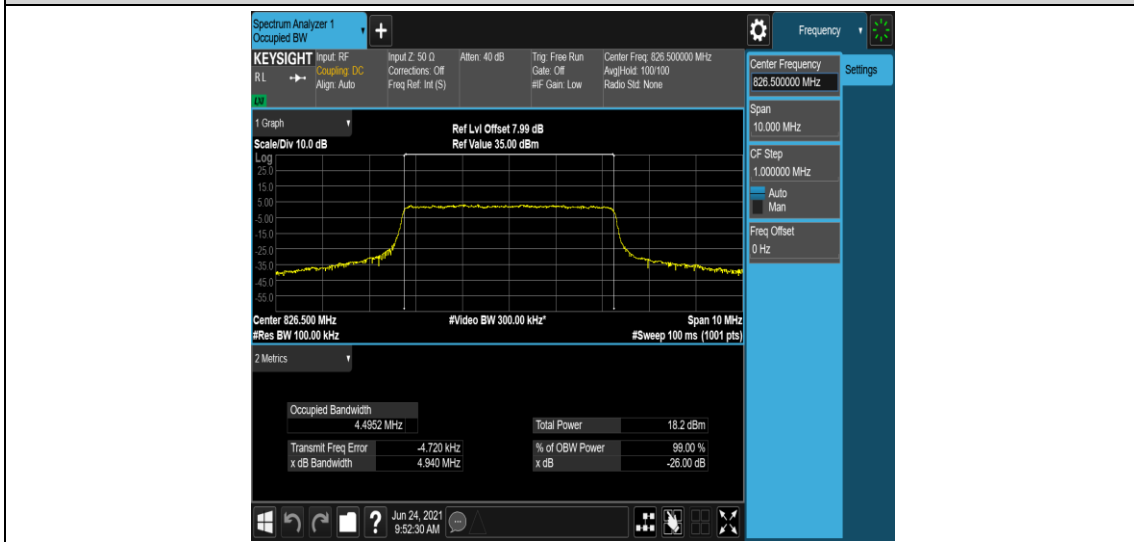

Band5-5MHz-QPSK-20425-25RB#0

Band5-5MHz-QPSK-20525-25RB#0

Band5-5MHz-QPSK-20625-25RB#0

Band5-5MHz-16QAM-20425-25RB#0

Band5-5MHz-16QAM-20525-25RB#0

Band5-5MHz-16QAM-20625-25RB#0

Band5-10MHz-16QAM-20450-50RB#0

Band5-10MHz-16QAM-20525-50RB#0

Band5-10MHz-16QAM-20600-50RB#0

Appendix D: Band Edge

Test Result

Band	Bandwidth	Modulation	Channel	RB Configuration	Verdict
Band5	1.4MHz	QPSK	20407	1RB#0	PASS
Band5	1.4MHz	QPSK	20407	1RB#5	PASS
Band5	1.4MHz	QPSK	20407	6RB#0	PASS
Band5	1.4MHz	QPSK	20643	1RB#0	PASS
Band5	1.4MHz	QPSK	20643	1RB#5	PASS
Band5	1.4MHz	QPSK	20643	6RB#0	PASS
Band5	1.4MHz	16QAM	20407	1RB#0	PASS
Band5	1.4MHz	16QAM	20407	1RB#5	PASS
Band5	1.4MHz	16QAM	20407	6RB#0	PASS
Band5	1.4MHz	16QAM	20643	1RB#0	PASS
Band5	1.4MHz	16QAM	20643	1RB#5	PASS
Band5	1.4MHz	16QAM	20643	6RB#0	PASS
Band5	3MHz	QPSK	20415	1RB#0	PASS
Band5	3MHz	QPSK	20415	1RB#14	PASS
Band5	3MHz	QPSK	20415	15RB#0	PASS
Band5	3MHz	QPSK	20635	1RB#0	PASS
Band5	3MHz	QPSK	20635	1RB#14	PASS
Band5	3MHz	QPSK	20635	15RB#0	PASS
Band5	3MHz	16QAM	20415	1RB#0	PASS
Band5	3MHz	16QAM	20415	1RB#14	PASS
Band5	3MHz	16QAM	20415	15RB#0	PASS
Band5	3MHz	16QAM	20635	1RB#0	PASS
Band5	3MHz	16QAM	20635	1RB#14	PASS
Band5	3MHz	16QAM	20635	15RB#0	PASS
Band5	5MHz	QPSK	20425	1RB#0	PASS
Band5	5MHz	QPSK	20425	1RB#24	PASS
Band5	5MHz	QPSK	20425	25RB#0	PASS
Band5	5MHz	QPSK	20625	1RB#0	PASS
Band5	5MHz	QPSK	20625	1RB#24	PASS
Band5	5MHz	QPSK	20625	25RB#0	PASS
Band5	5MHz	16QAM	20425	1RB#0	PASS
Band5	5MHz	16QAM	20425	1RB#24	PASS
Band5	5MHz	16QAM	20425	25RB#0	PASS
Band5	5MHz	16QAM	20625	1RB#0	PASS
Band5	5MHz	16QAM	20625	1RB#24	PASS