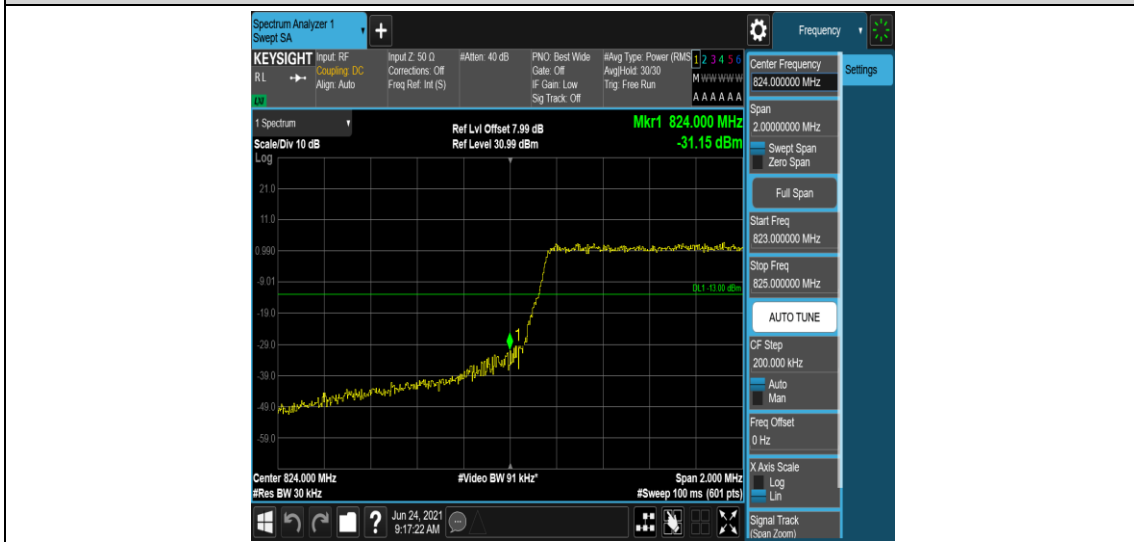

Test Graphs

Band5-1.4MHz-QPSK-20407-6RB#0

Band5-1.4MHz-QPSK-20643-1RB#0

Band5-1.4MHz-QPSK-20643-1RB#5

Band5-1.4MHz-QPSK-20643-6RB#0

Band5-1.4MHz-16QAM-20407-1RB#0

Band5-1.4MHz-16QAM-20407-1RB#5

Band5-1.4MHz-16QAM-20407-6RB#0