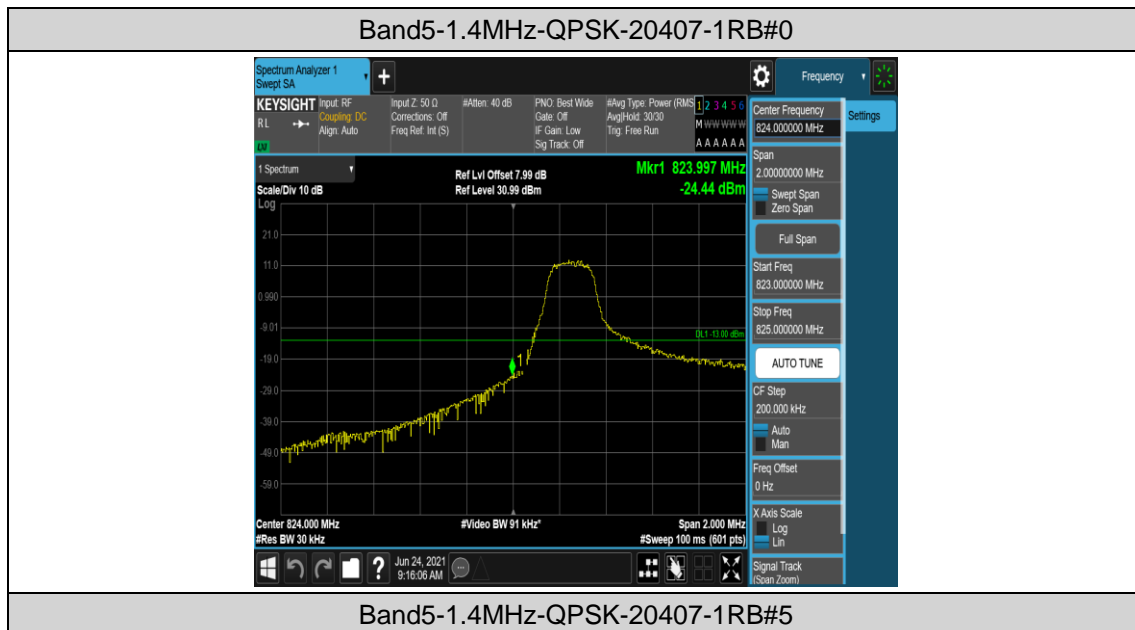

Band5	5MHz	16QAM	20625	25RB#0	PASS
Band5	10MHz	QPSK	20450	1RB#0	PASS
Band5	10MHz	QPSK	20450	1RB#49	PASS
Band5	10MHz	QPSK	20450	50RB#0	PASS
Band5	10MHz	QPSK	20600	1RB#0	PASS
Band5	10MHz	QPSK	20600	1RB#49	PASS
Band5	10MHz	QPSK	20600	50RB#0	PASS
Band5	10MHz	16QAM	20450	1RB#0	PASS
Band5	10MHz	16QAM	20450	1RB#49	PASS
Band5	10MHz	16QAM	20450	50RB#0	PASS
Band5	10MHz	16QAM	20600	1RB#0	PASS
Band5	10MHz	16QAM	20600	1RB#49	PASS
Band5	10MHz	16QAM	20600	50RB#0	PASS

Test Graphs