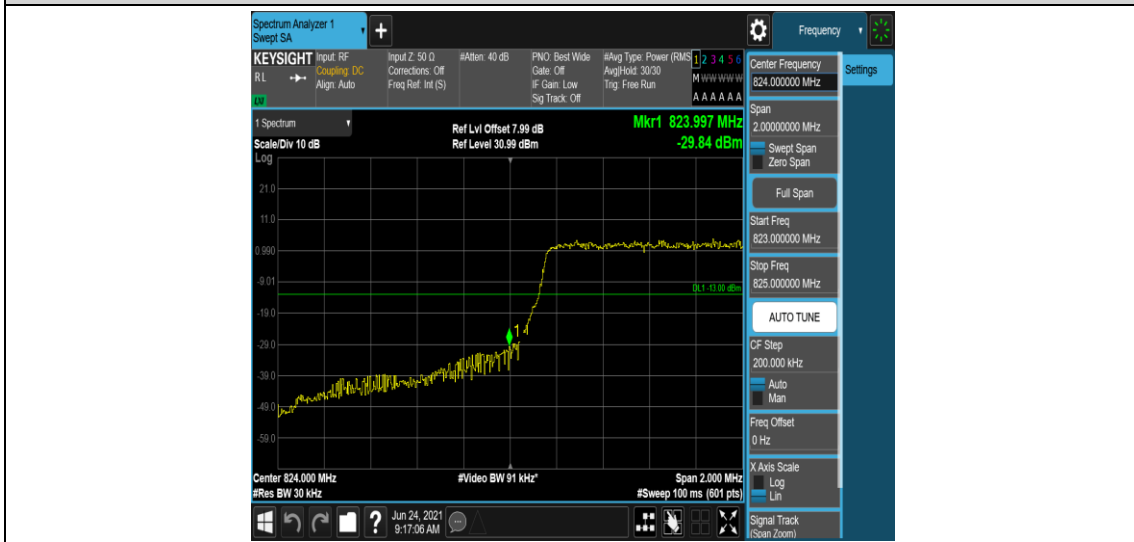

Band5-1.4MHz-QPSK-20407-6RB#0