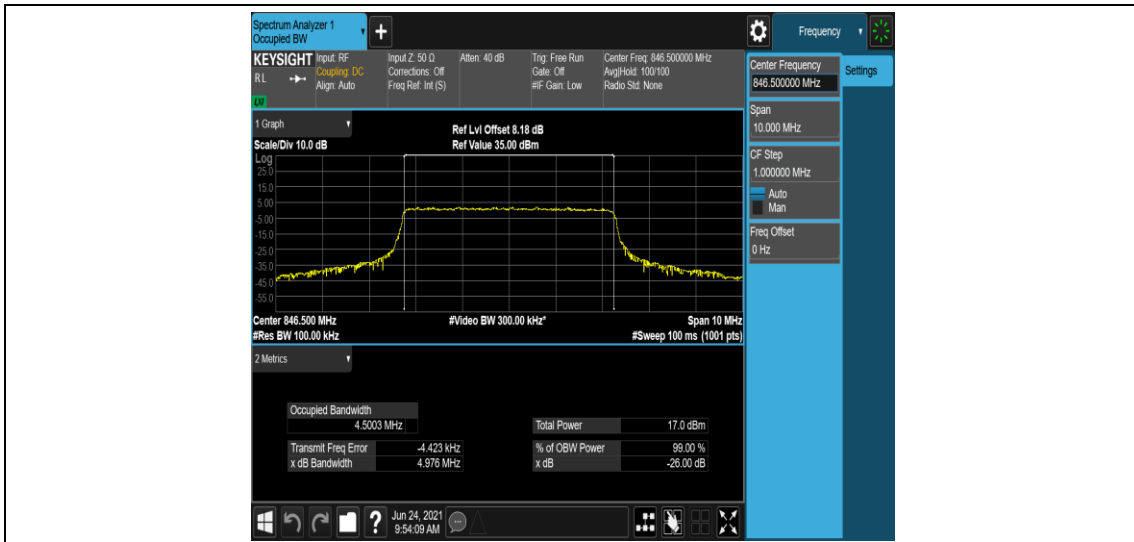

Band5-5MHz-QPSK-20425-25RB#0

Band5-5MHz-QPSK-20525-25RB#0

Band5-5MHz-QPSK-20625-25RB#0

Band5-5MHz-16QAM-20425-25RB#0

Band5-5MHz-16QAM-20525-25RB#0

Band5-5MHz-16QAM-20625-25RB#0

Band5-10MHz-16QAM-20450-50RB#0

Band5-10MHz-16QAM-20525-50RB#0

Band5-10MHz-16QAM-20600-50RB#0

Appendix D: Band Edge

Test Result

Band	Bandwidth	Modulation	Channel	RB Configuration	Verdict
Band5	1.4MHz	QPSK	20407	1RB#0	PASS
Band5	1.4MHz	QPSK	20407	1RB#5	PASS
Band5	1.4MHz	QPSK	20407	6RB#0	PASS
Band5	1.4MHz	QPSK	20643	1RB#0	PASS
Band5	1.4MHz	QPSK	20643	1RB#5	PASS
Band5	1.4MHz	QPSK	20643	6RB#0	PASS
Band5	1.4MHz	16QAM	20407	1RB#0	PASS
Band5	1.4MHz	16QAM	20407	1RB#5	PASS
Band5	1.4MHz	16QAM	20407	6RB#0	PASS
Band5	1.4MHz	16QAM	20643	1RB#0	PASS
Band5	1.4MHz	16QAM	20643	1RB#5	PASS
Band5	1.4MHz	16QAM	20643	6RB#0	PASS
Band5	3MHz	QPSK	20415	1RB#0	PASS
Band5	3MHz	QPSK	20415	1RB#14	PASS
Band5	3MHz	QPSK	20415	15RB#0	PASS
Band5	3MHz	QPSK	20635	1RB#0	PASS
Band5	3MHz	QPSK	20635	1RB#14	PASS
Band5	3MHz	QPSK	20635	15RB#0	PASS
Band5	3MHz	16QAM	20415	1RB#0	PASS
Band5	3MHz	16QAM	20415	1RB#14	PASS
Band5	3MHz	16QAM	20415	15RB#0	PASS
Band5	3MHz	16QAM	20635	1RB#0	PASS
Band5	3MHz	16QAM	20635	1RB#14	PASS
Band5	3MHz	16QAM	20635	15RB#0	PASS
Band5	5MHz	QPSK	20425	1RB#0	PASS
Band5	5MHz	QPSK	20425	1RB#24	PASS
Band5	5MHz	QPSK	20425	25RB#0	PASS
Band5	5MHz	QPSK	20625	1RB#0	PASS
Band5	5MHz	QPSK	20625	1RB#24	PASS
Band5	5MHz	QPSK	20625	25RB#0	PASS
Band5	5MHz	16QAM	20425	1RB#0	PASS
Band5	5MHz	16QAM	20425	1RB#24	PASS
Band5	5MHz	16QAM	20425	25RB#0	PASS
Band5	5MHz	16QAM	20625	1RB#0	PASS
Band5	5MHz	16QAM	20625	1RB#24	PASS