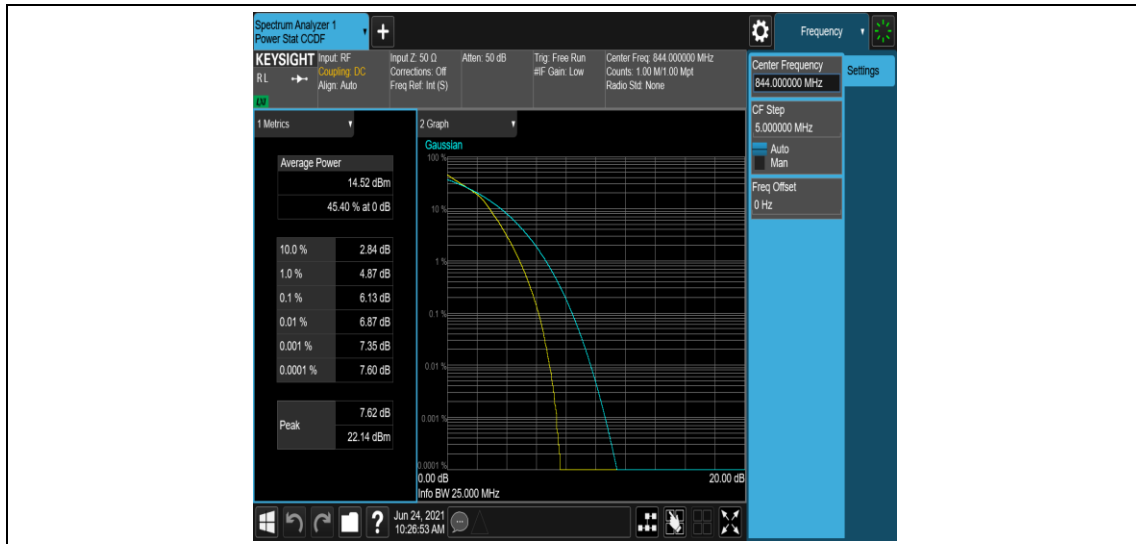

Band5-10MHz-16QAM-20525-1RB#0

Band5-10MHz-16QAM-20525-50RB#0

Band5-10MHz-16QAM-20600-1RB#0

Band5-10MHz-16QAM-20600-50RB#0

Appendix C: 26dB Bandwidth and Occupied Bandwidth

Test Result

| Band | Bandwidth | Modulation | Channel | RB Configuration | Occupied Bandwidth (MHz) | 26dB Bandwidth (MHz) | Verdict |
|-------|-----------|------------|---------|------------------|--------------------------|----------------------|---------|
| Band5 | 1.4MHz | QPSK | 20407 | 6RB#0 | 1.0901 | 1.231 | PASS |
| Band5 | 1.4MHz | QPSK | 20525 | 6RB#0 | 1.0896 | 1.240 | PASS |
| Band5 | 1.4MHz | QPSK | 20643 | 6RB#0 | 1.0918 | 1.241 | PASS |
| Band5 | 1.4MHz | 16QAM | 20407 | 6RB#0 | 1.0918 | 1.239 | PASS |
| Band5 | 1.4MHz | 16QAM | 20525 | 6RB#0 | 1.0923 | 1.235 | PASS |
| Band5 | 1.4MHz | 16QAM | 20643 | 6RB#0 | 1.0876 | 1.245 | PASS |
| Band5 | 3MHz | QPSK | 20415 | 15RB#0 | 2.7016 | 2.972 | PASS |
| Band5 | 3MHz | QPSK | 20525 | 15RB#0 | 2.6969 | 2.945 | PASS |
| Band5 | 3MHz | QPSK | 20635 | 15RB#0 | 2.6975 | 2.966 | PASS |
| Band5 | 3MHz | 16QAM | 20415 | 15RB#0 | 2.6944 | 2.956 | PASS |
| Band5 | 3MHz | 16QAM | 20525 | 15RB#0 | 2.6967 | 2.955 | PASS |
| Band5 | 3MHz | 16QAM | 20635 | 15RB#0 | 2.6954 | 2.970 | PASS |
| Band5 | 5MHz | QPSK | 20425 | 25RB#0 | 4.4952 | 4.940 | PASS |
| Band5 | 5MHz | QPSK | 20525 | 25RB#0 | 4.4969 | 4.960 | PASS |
| Band5 | 5MHz | QPSK | 20625 | 25RB#0 | 4.4936 | 4.963 | PASS |
| Band5 | 5MHz | 16QAM | 20425 | 25RB#0 | 4.4993 | 4.917 | PASS |
| Band5 | 5MHz | 16QAM | 20525 | 25RB#0 | 4.5015 | 4.945 | PASS |
| Band5 | 5MHz | 16QAM | 20625 | 25RB#0 | 4.5003 | 4.976 | PASS |
| Band5 | 10MHz | QPSK | 20450 | 50RB#0 | 8.9785 | 9.602 | PASS |
| Band5 | 10MHz | QPSK | 20525 | 50RB#0 | 8.9895 | 9.572 | PASS |
| Band5 | 10MHz | QPSK | 20600 | 50RB#0 | 8.9764 | 9.569 | PASS |
| Band5 | 10MHz | 16QAM | 20450 | 50RB#0 | 8.9603 | 9.606 | PASS |
| Band5 | 10MHz | 16QAM | 20525 | 50RB#0 | 8.9747 | 9.626 | PASS |
| Band5 | 10MHz | 16QAM | 20600 | 50RB#0 | 8.9786 | 9.587 | PASS |