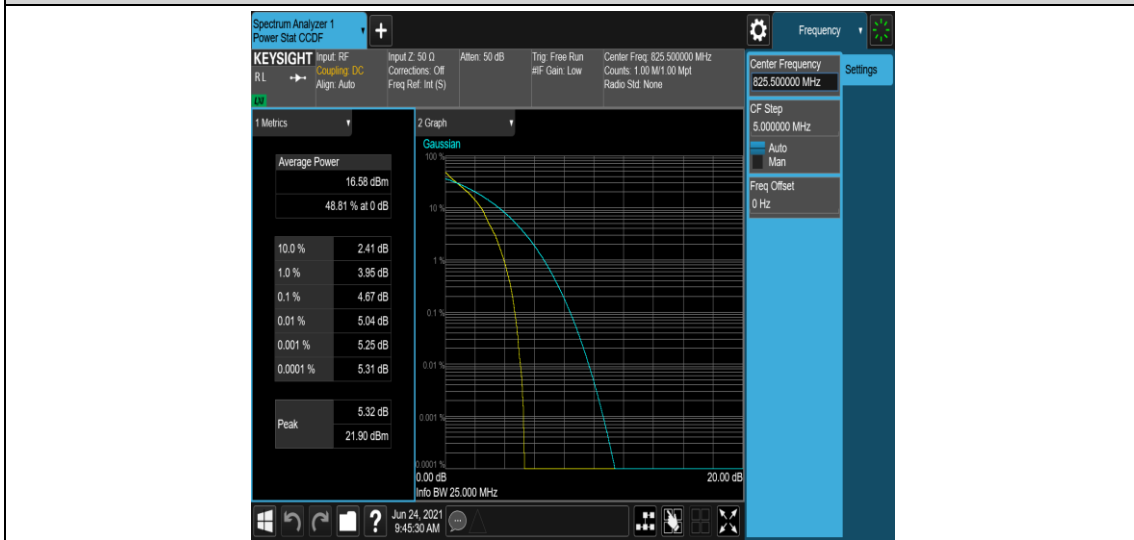

Test Graphs

Band5-1.4MHz-16QAM-20407-1RB#0

Band5-1.4MHz-16QAM-20407-6RB#0

Band5-1.4MHz-16QAM-20525-1RB#0

Band5-1.4MHz-16QAM-20525-6RB#0

Band5-1.4MHz-16QAM-20643-1RB#0

Band5-1.4MHz-16QAM-20643-6RB#0

Band5-3MHz-QPSK-20415-1RB#0