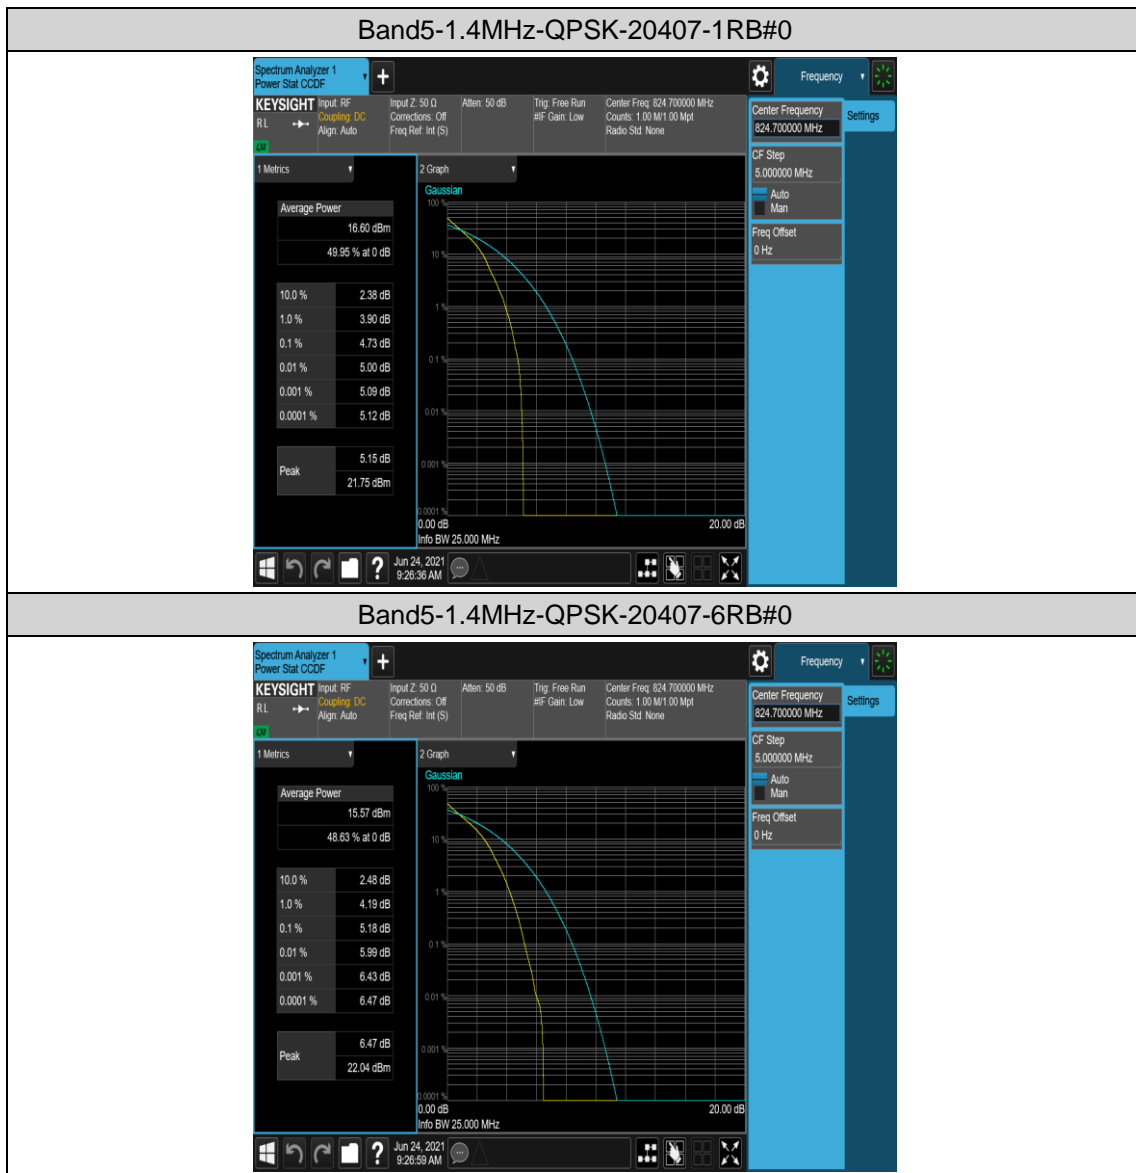

Band5	5MHz	16QAM	20625	25RB#0	6.03	13	PASS
Band5	10MHz	QPSK	20450	1RB#0	4.68	13	PASS
Band5	10MHz	QPSK	20450	50RB#0	5.36	13	PASS
Band5	10MHz	QPSK	20525	1RB#0	5.23	13	PASS
Band5	10MHz	QPSK	20525	50RB#0	5.64	13	PASS
Band5	10MHz	QPSK	20600	1RB#0	5.23	13	PASS
Band5	10MHz	QPSK	20600	50RB#0	5.38	13	PASS
Band5	10MHz	16QAM	20450	1RB#0	5.58	13	PASS
Band5	10MHz	16QAM	20450	50RB#0	6.08	13	PASS
Band5	10MHz	16QAM	20525	1RB#0	6.07	13	PASS
Band5	10MHz	16QAM	20525	50RB#0	6.31	13	PASS
Band5	10MHz	16QAM	20600	1RB#0	5.94	13	PASS
Band5	10MHz	16QAM	20600	50RB#0	6.13	13	PASS

Test Graphs