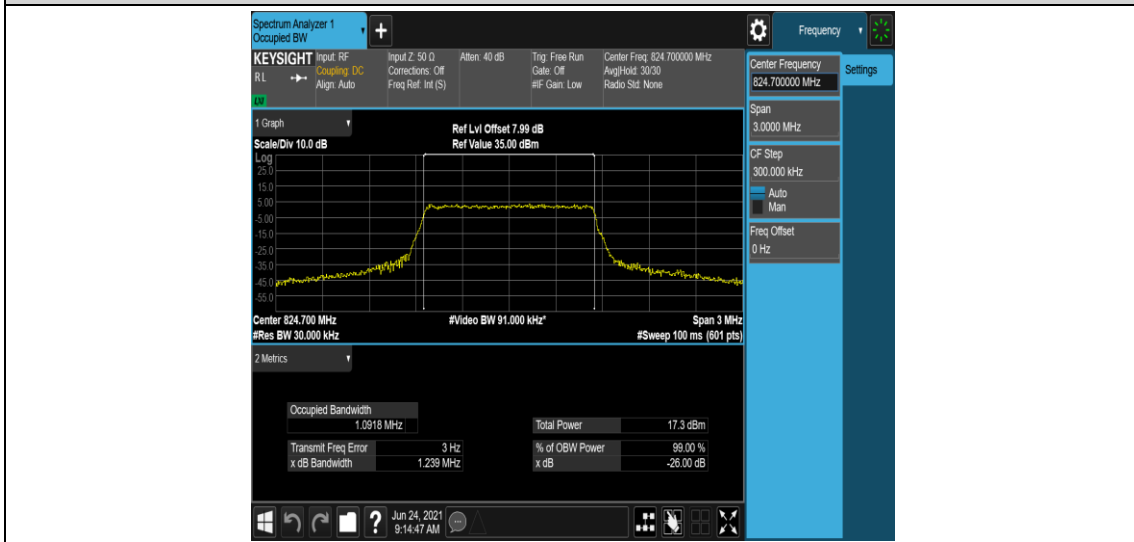

Band5-1.4MHz-16QAM-20407-6RB#0