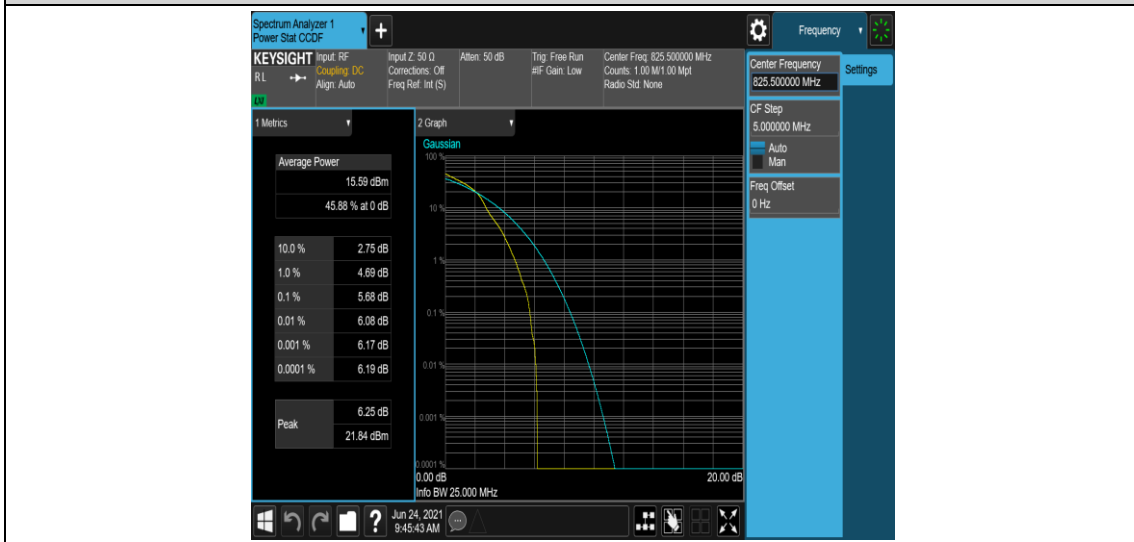

Band5-3MHz-16QAM-20415-1RB#0