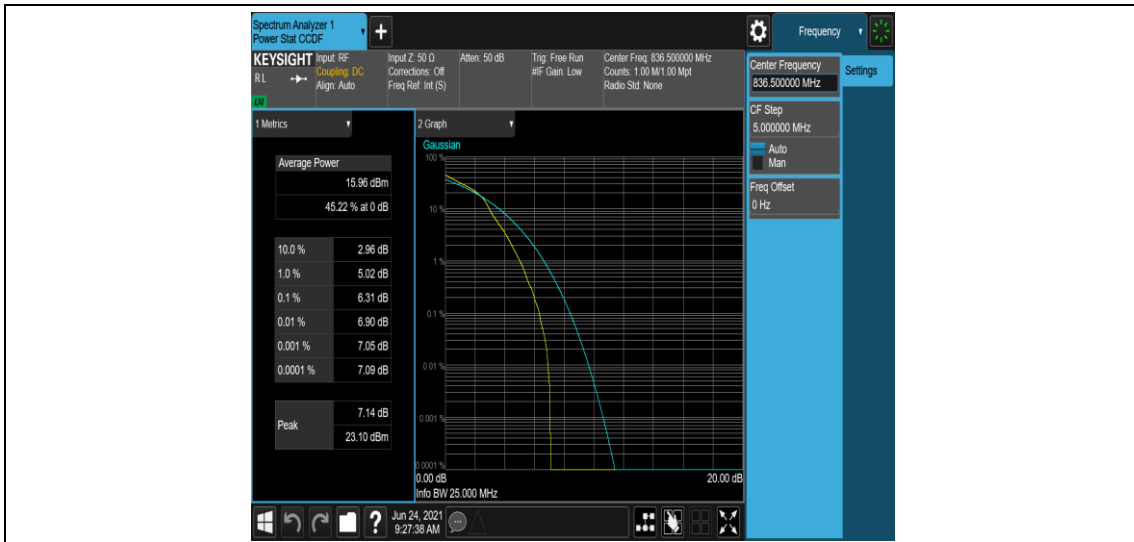

Test Graphs

Band5-1.4MHz-16QAM-20407-1RB#0

Band5-1.4MHz-16QAM-20407-6RB#0

Band5-1.4MHz-16QAM-20525-1RB#0

Band5-1.4MHz-16QAM-20525-6RB#0

Band5-1.4MHz-16QAM-20643-1RB#0

Band5-1.4MHz-16QAM-20643-6RB#0

Band5-3MHz-QPSK-20415-1RB#0