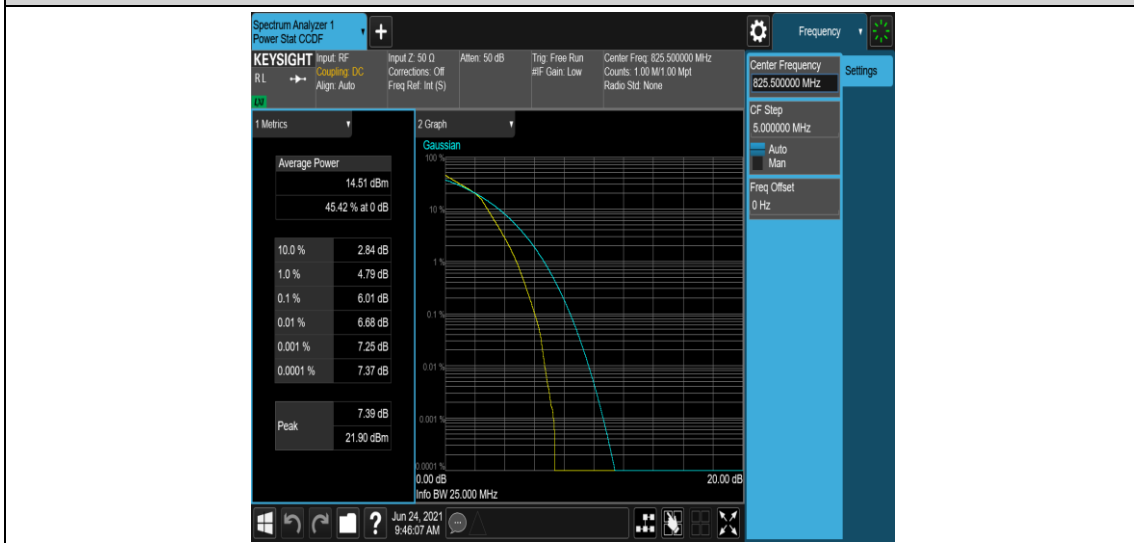

Band5-3MHz-16QAM-20415-15RB#0