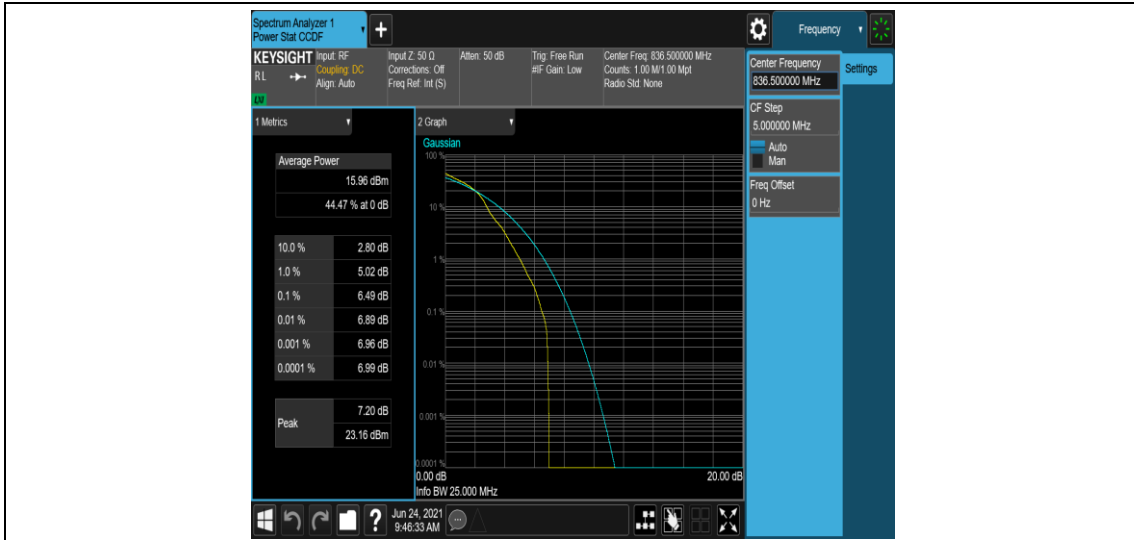

Band5-3MHz-16QAM-20525-1RB#0