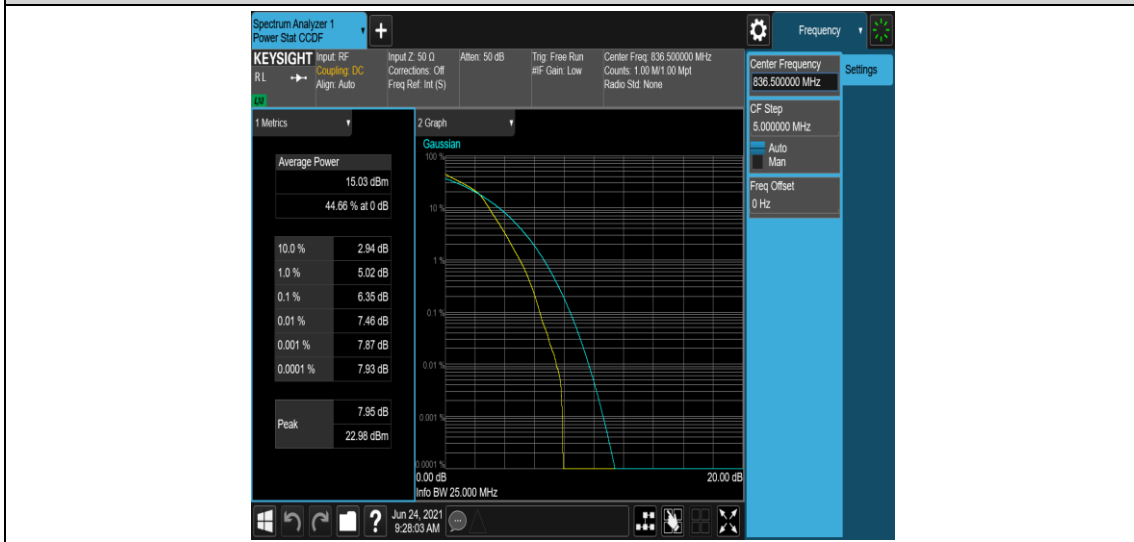

Test Graphs

Band5-1.4MHz-16QAM-20407-1RB#0

Band5-1.4MHz-16QAM-20407-6RB#0

Band5-1.4MHz-16QAM-20525-1RB#0

Band5-1.4MHz-16QAM-20525-6RB#0

Band5-1.4MHz-16QAM-20643-1RB#0

Band5-1.4MHz-16QAM-20643-6RB#0

Band5-3MHz-QPSK-20415-1RB#0