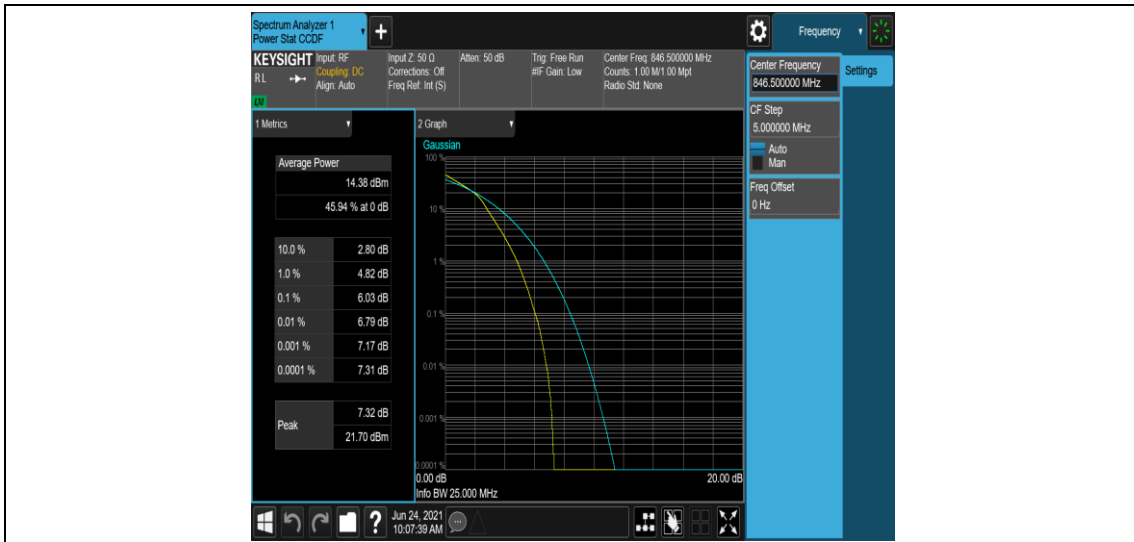

Band5-5MHz-QPSK-20625-25RB#0

Band5-5MHz-16QAM-20425-1RB#0

Band5-5MHz-16QAM-20425-25RB#0

Band5-5MHz-16QAM-20525-1RB#0

Band5-5MHz-16QAM-20525-25RB#0

Band5-5MHz-16QAM-20625-1RB#0

Band5-5MHz-16QAM-20625-25RB#0

Band5-10MHz-QPSK-20450-1RB#0