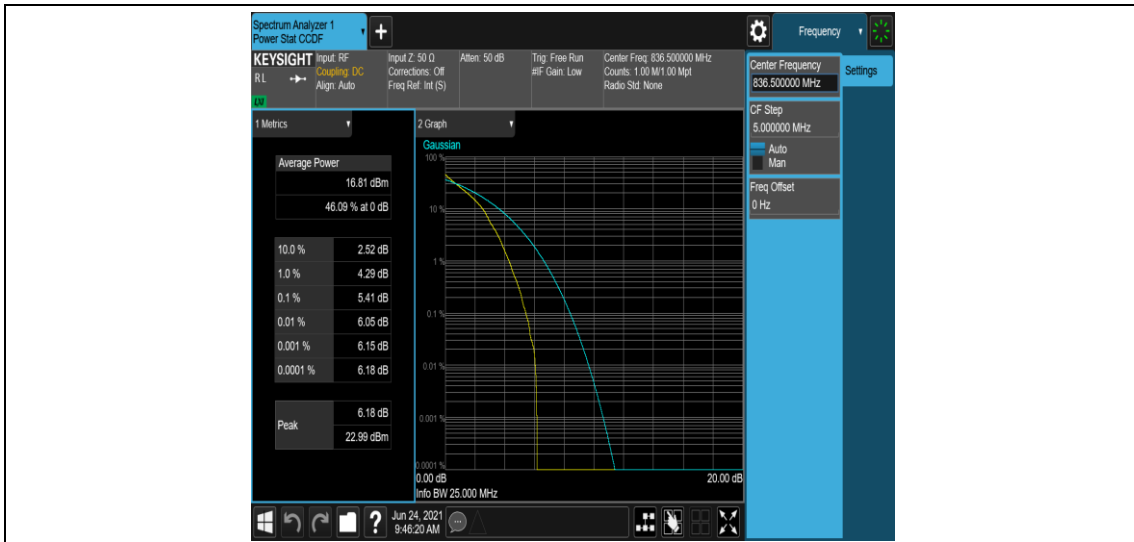

Band5-3MHz-QPSK-20525-1RB#0