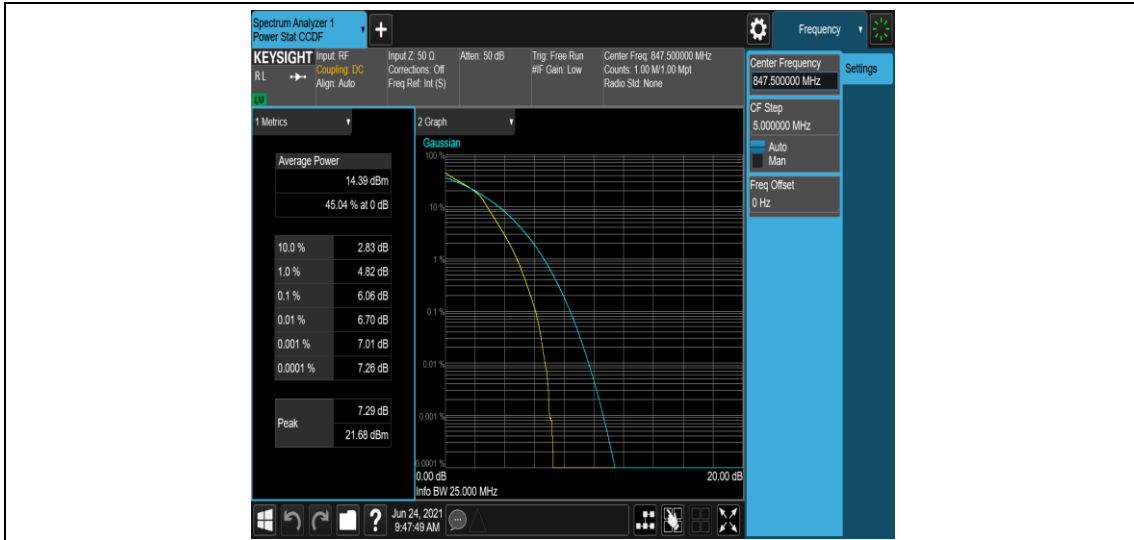

Band5-3MHz-16QAM-20635-15RB#0