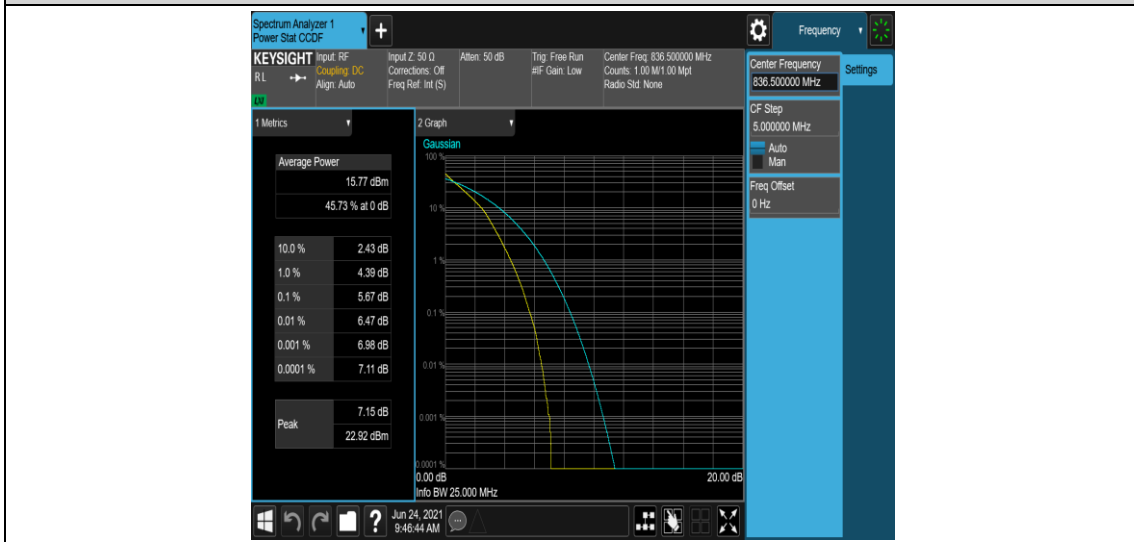

Band5-3MHz-QPSK-20525-15RB#0