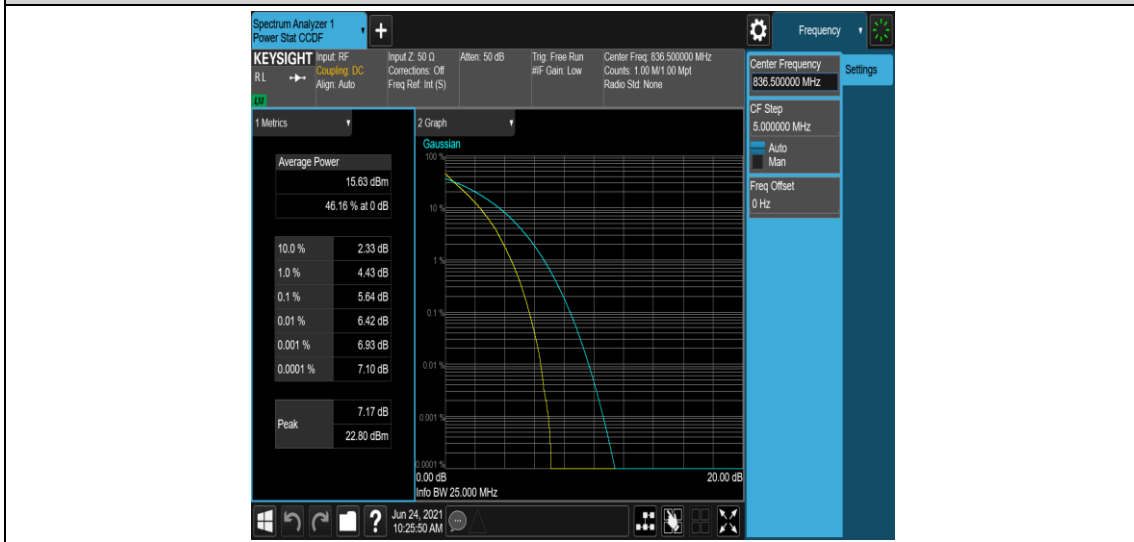

Band5-10MHz-QPSK-20525-50RB#0