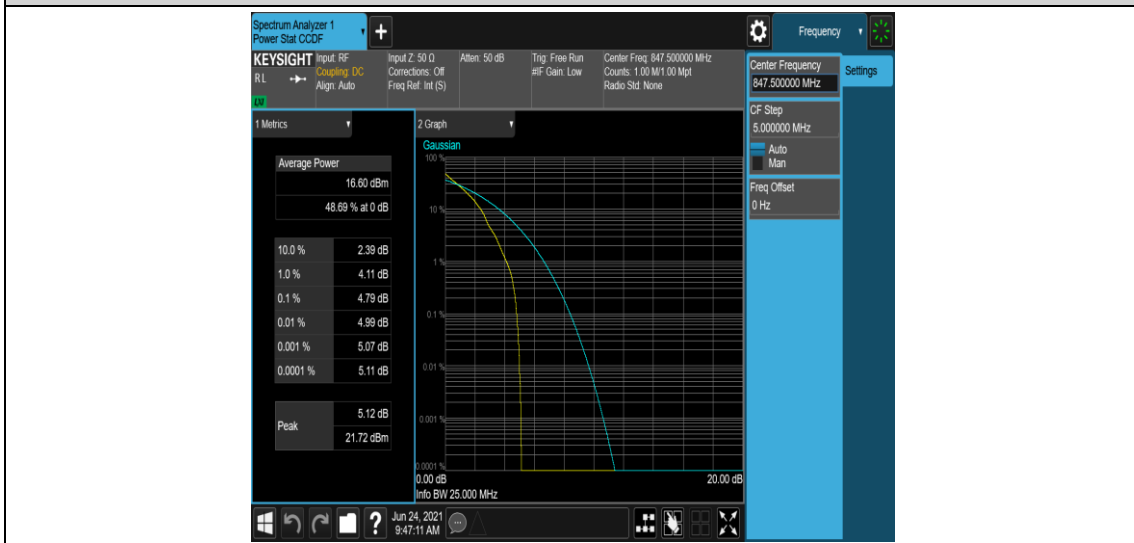

Band5-3MHz-QPSK-20635-1RB#0