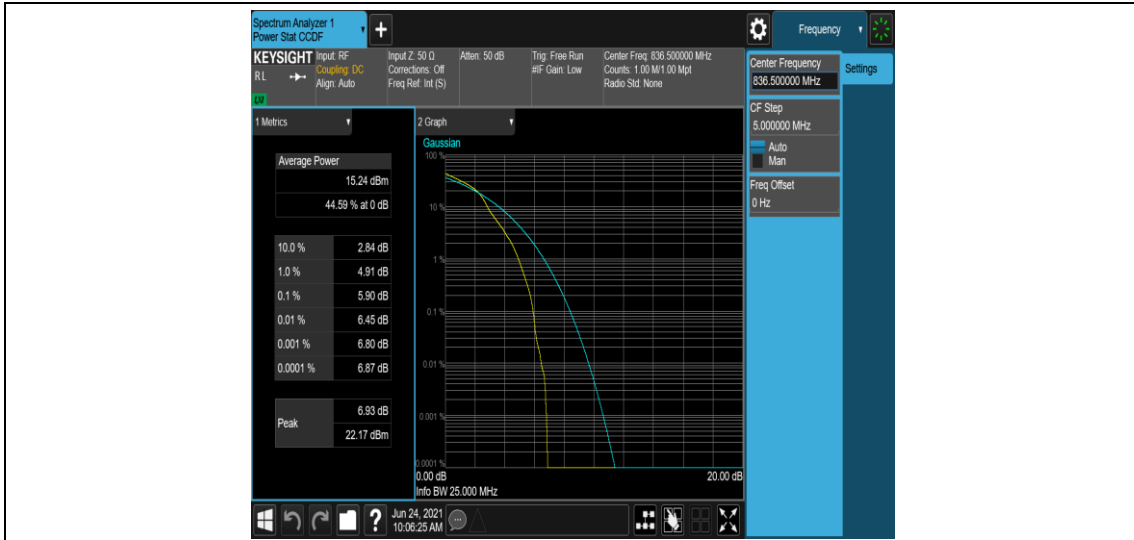

Band5-5MHz-QPSK-20625-25RB#0

Band5-5MHz-16QAM-20425-1RB#0

Band5-5MHz-16QAM-20425-25RB#0

Band5-5MHz-16QAM-20525-1RB#0

Band5-5MHz-16QAM-20525-25RB#0

Band5-5MHz-16QAM-20625-1RB#0

Band5-5MHz-16QAM-20625-25RB#0

Band5-10MHz-QPSK-20450-1RB#0