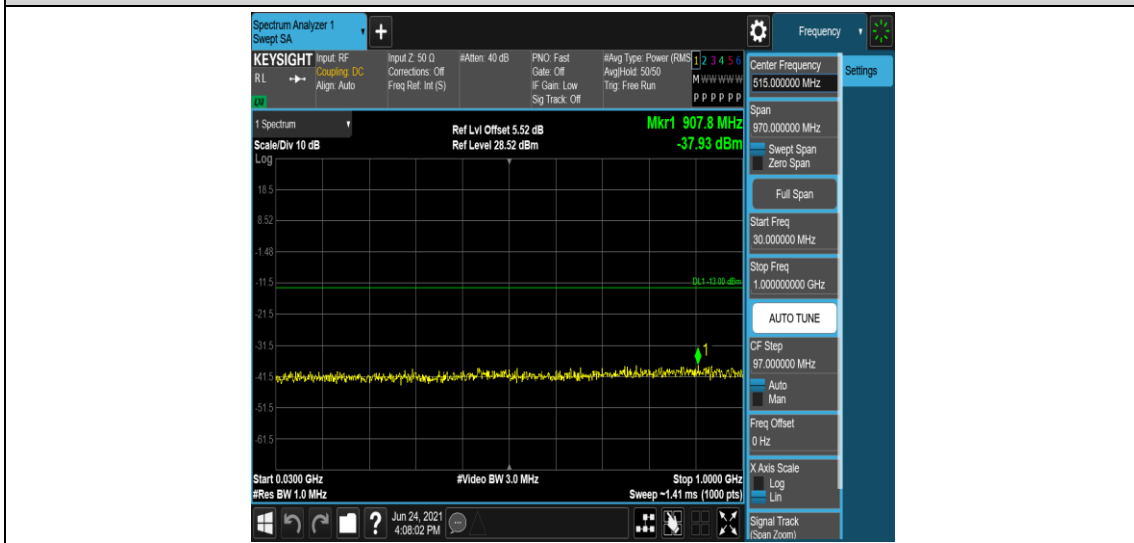

Band4-15MHz-16QAM-20175-1RB#0-Range1:0.009~0.15MHz

Band4-15MHz-16QAM-20175-1RB#0-Range2:0.15~30MHz

Band4-15MHz-16QAM-20175-1RB#0-Range3:30~1000MHz

Band4-15MHz-16QAM-20175-1RB#0-Range4:1000~2000MHz

Band4-15MHz-16QAM-20175-1RB#0-Range5:2000~20000MHz

Band4-15MHz-16QAM-20325-1RB#0-Range1:0.009~0.15MHz

Band4-15MHz-16QAM-20325-1RB#0-Range2:0.15~30MHz

Band4-15MHz-16QAM-20325-1RB#0-Range3:30~1000MHz

Band4-15MHz-16QAM-20325-1RB#0-Range4:1000~2000MHz

Band4-15MHz-16QAM-20325-1RB#0-Range5:2000~20000MHz