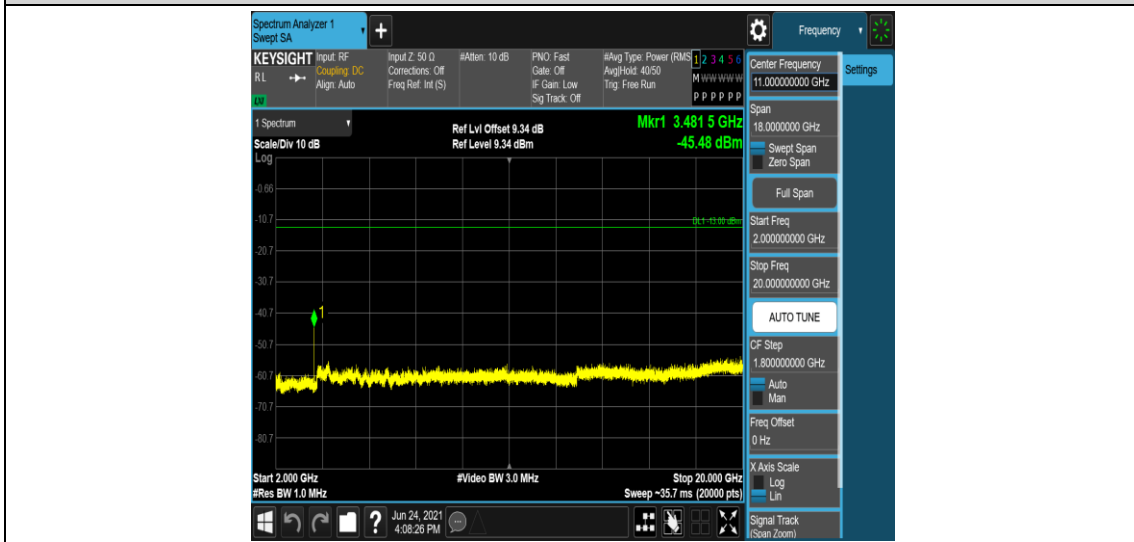

Band4-15MHz-16QAM-20325-1RB#0-Range1:0.009~0.15MHz

Band4-15MHz-16QAM-20325-1RB#0-Range2:0.15~30MHz

Band4-15MHz-16QAM-20325-1RB#0-Range3:30~1000MHz

Band4-15MHz-16QAM-20325-1RB#0-Range4:1000~2000MHz

Band4-15MHz-16QAM-20325-1RB#0-Range5:2000~20000MHz