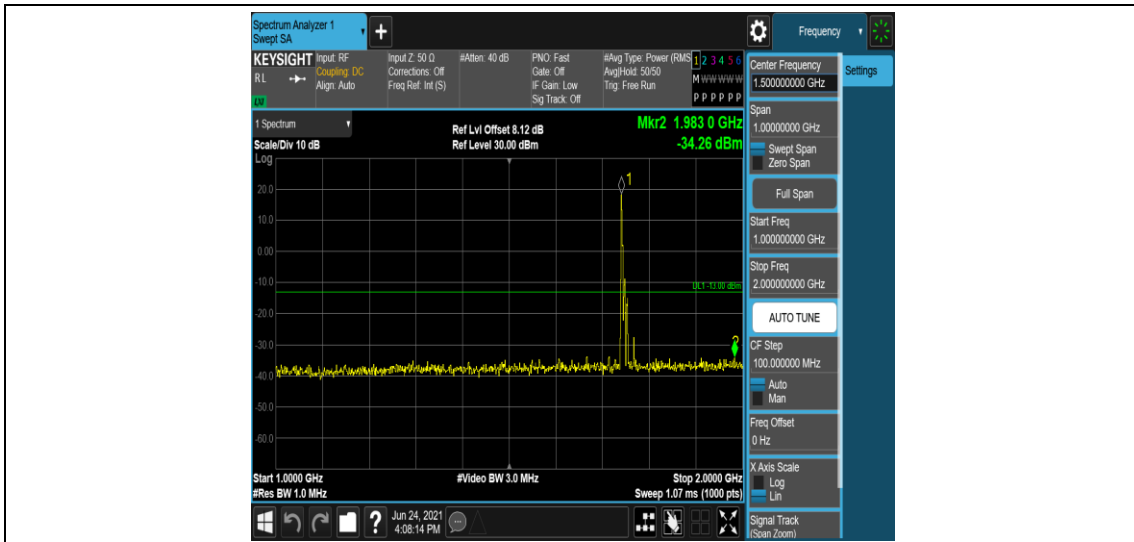

Band4-15MHz-16QAM-20325-1RB#0-Range1:0.009~0.15MHz

Band4-15MHz-16QAM-20325-1RB#0-Range2:0.15~30MHz

Band4-15MHz-16QAM-20325-1RB#0-Range3:30~1000MHz

Band4-15MHz-16QAM-20325-1RB#0-Range4:1000~2000MHz

Band4-15MHz-16QAM-20325-1RB#0-Range5:2000~20000MHz