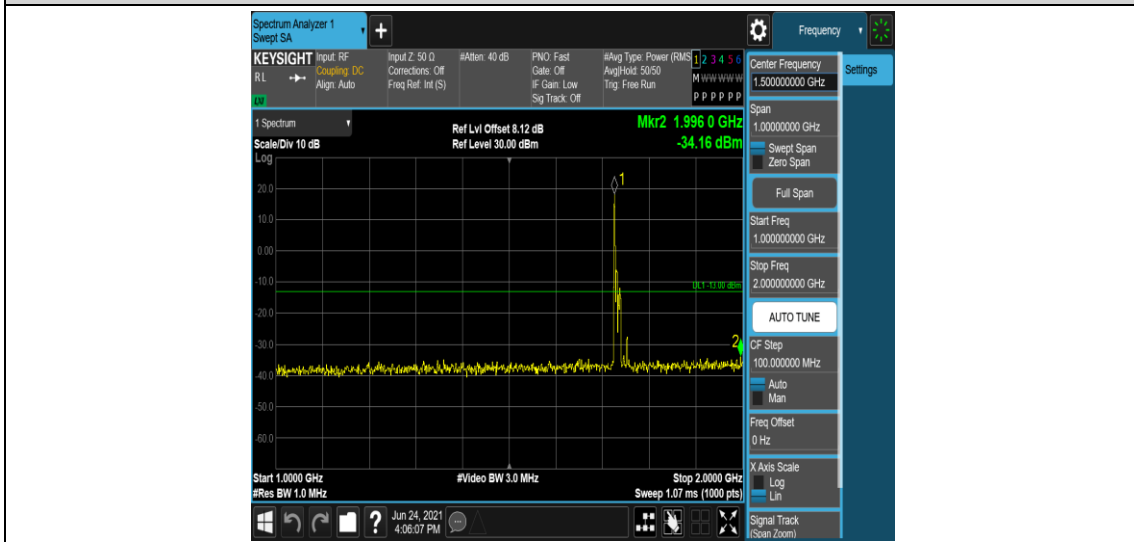

Band4-15MHz-16QAM-20175-1RB#0-Range1:0.009~0.15MHz

Band4-15MHz-16QAM-20175-1RB#0-Range2:0.15~30MHz

Band4-15MHz-16QAM-20175-1RB#0-Range3:30~1000MHz

Band4-15MHz-16QAM-20175-1RB#0-Range4:1000~2000MHz

Band4-15MHz-16QAM-20175-1RB#0-Range5:2000~20000MHz

Band4-15MHz-16QAM-20325-1RB#0-Range1:0.009~0.15MHz

Band4-15MHz-16QAM-20325-1RB#0-Range2:0.15~30MHz

Band4-15MHz-16QAM-20325-1RB#0-Range3:30~1000MHz

Band4-15MHz-16QAM-20325-1RB#0-Range4:1000~2000MHz

Band4-15MHz-16QAM-20325-1RB#0-Range5:2000~20000MHz