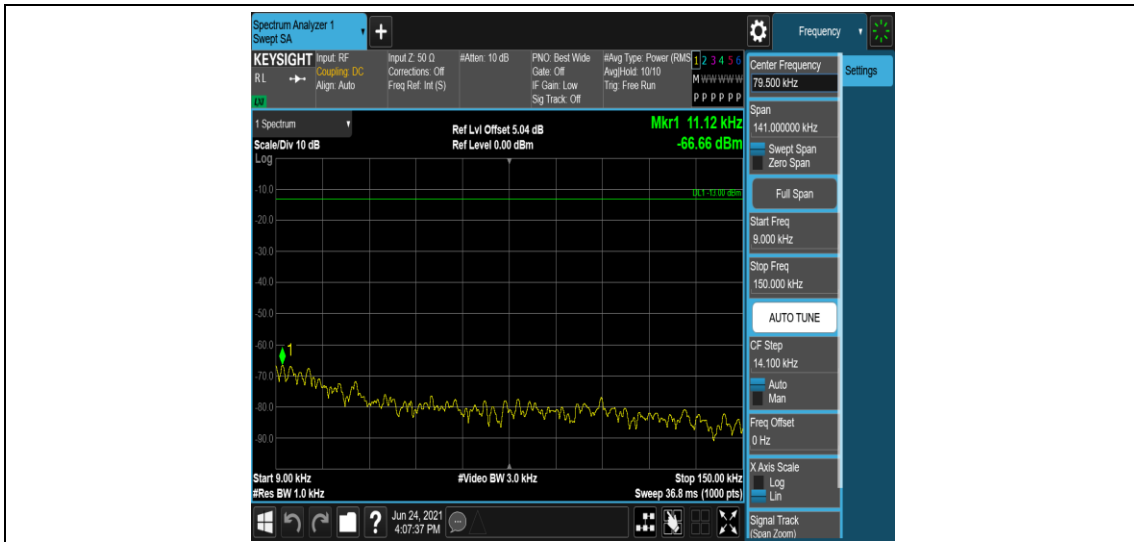

Band4-15MHz-16QAM-20175-1RB#0-Range1:0.009~0.15MHz

Band4-15MHz-16QAM-20175-1RB#0-Range2:0.15~30MHz

Band4-15MHz-16QAM-20175-1RB#0-Range3:30~1000MHz

Band4-15MHz-16QAM-20175-1RB#0-Range4:1000~2000MHz

Band4-15MHz-16QAM-20175-1RB#0-Range5:2000~20000MHz

Band4-15MHz-16QAM-20325-1RB#0-Range1:0.009~0.15MHz

Band4-15MHz-16QAM-20325-1RB#0-Range2:0.15~30MHz

Band4-15MHz-16QAM-20325-1RB#0-Range3:30~1000MHz

Band4-15MHz-16QAM-20325-1RB#0-Range4:1000~2000MHz

Band4-15MHz-16QAM-20325-1RB#0-Range5:2000~20000MHz