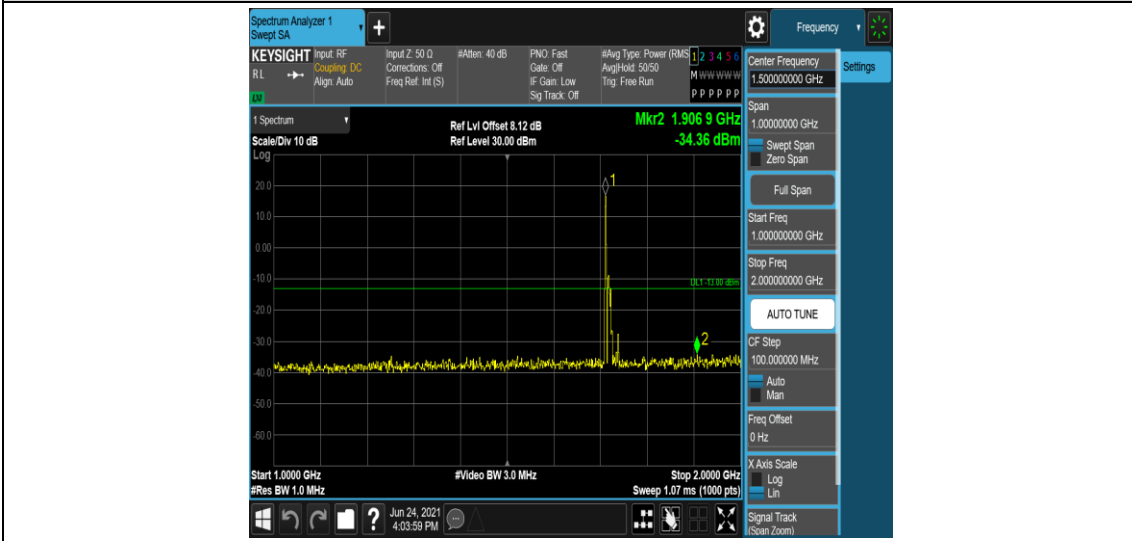

Band4-15MHz-16QAM-20025-1RB#0-Range1:0.009~0.15MHz

Band4-15MHz-16QAM-20025-1RB#0-Range2:0.15~30MHz

Band4-15MHz-16QAM-2025-1RB#0-Range3:30~1000MHz

Band4-15MHz-16QAM-2025-1RB#0-Range4:1000~2000MHz

Band4-15MHz-16QAM-2025-1RB#0-Range5:2000~20000MHz

Band4-15MHz-16QAM-20175-1RB#0-Range1:0.009~0.15MHz

Band4-15MHz-16QAM-20175-1RB#0-Range2:0.15~30MHz

Band4-15MHz-16QAM-20175-1RB#0-Range3:30~1000MHz

Band4-15MHz-16QAM-20175-1RB#0-Range4:1000~2000MHz

Band4-15MHz-16QAM-20175-1RB#0-Range5:2000~20000MHz