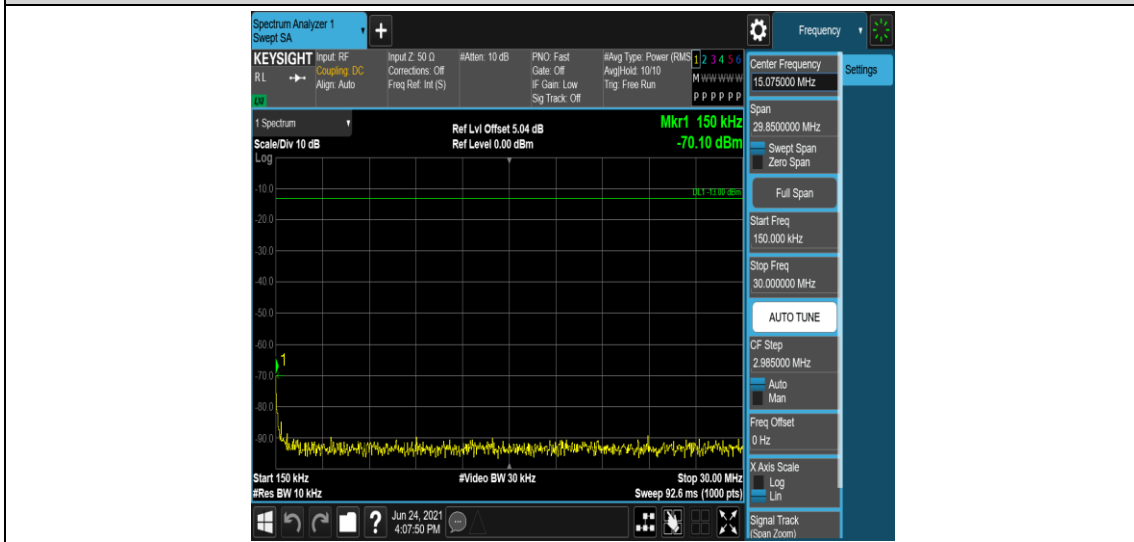

Band4-15MHz-16QAM-20025-1RB#0-Range1:0.009~0.15MHz

Band4-15MHz-16QAM-20025-1RB#0-Range2:0.15~30MHz

Band4-15MHz-16QAM-2025-1RB#0-Range3:30~1000MHz

Band4-15MHz-16QAM-2025-1RB#0-Range4:1000~2000MHz

Band4-15MHz-16QAM-2025-1RB#0-Range5:2000~20000MHz

Band4-15MHz-16QAM-20175-1RB#0-Range1:0.009~0.15MHz

Band4-15MHz-16QAM-20175-1RB#0-Range2:0.15~30MHz

Band4-15MHz-16QAM-20175-1RB#0-Range3:30~1000MHz

Band4-15MHz-16QAM-20175-1RB#0-Range4:1000~2000MHz

Band4-15MHz-16QAM-20175-1RB#0-Range5:2000~20000MHz

Band4-15MHz-16QAM-20325-1RB#0-Range1:0.009~0.15MHz

Band4-15MHz-16QAM-20325-1RB#0-Range2:0.15~30MHz

Band4-15MHz-16QAM-20325-1RB#0-Range3:30~1000MHz

Band4-15MHz-16QAM-20325-1RB#0-Range4:1000~2000MHz

Band4-15MHz-16QAM-20325-1RB#0-Range5:2000~20000MHz