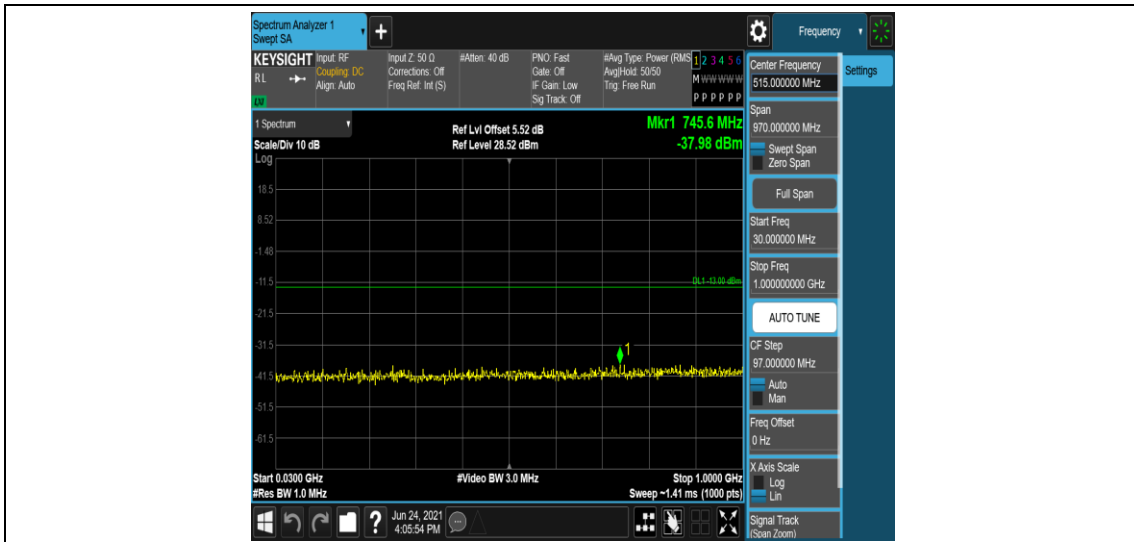

Band4-15MHz-16QAM-20025-1RB#0-Range1:0.009~0.15MHz

Band4-15MHz-16QAM-20025-1RB#0-Range2:0.15~30MHz

Band4-15MHz-16QAM-2025-1RB#0-Range3:30~1000MHz

Band4-15MHz-16QAM-2025-1RB#0-Range4:1000~2000MHz

Band4-15MHz-16QAM-2025-1RB#0-Range5:2000~20000MHz

Band4-15MHz-16QAM-20175-1RB#0-Range1:0.009~0.15MHz

Band4-15MHz-16QAM-20175-1RB#0-Range2:0.15~30MHz

Band4-15MHz-16QAM-20175-1RB#0-Range3:30~1000MHz

Band4-15MHz-16QAM-20175-1RB#0-Range4:1000~2000MHz

Band4-15MHz-16QAM-20175-1RB#0-Range5:2000~20000MHz