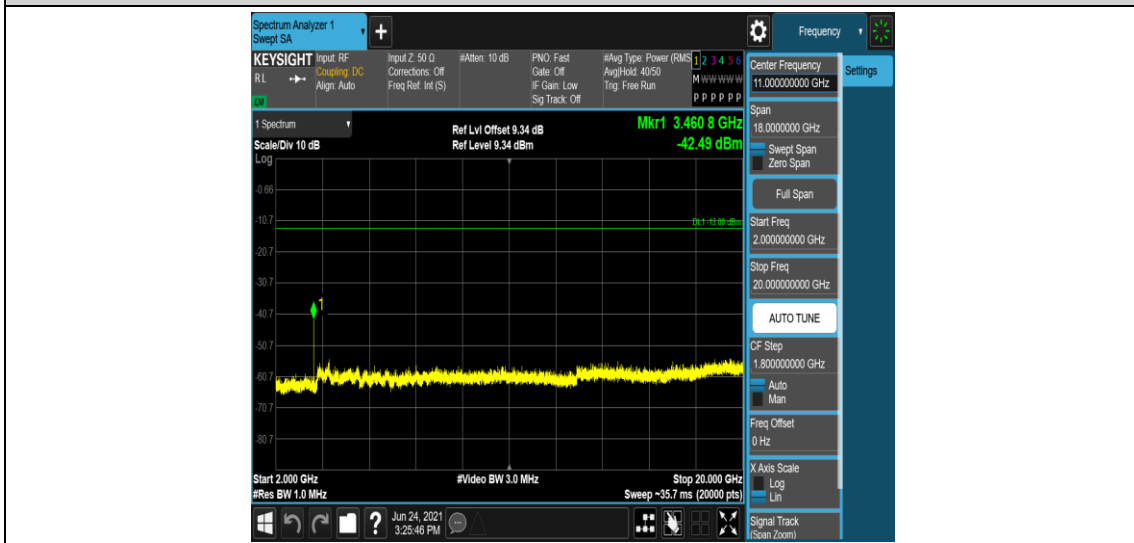

Band4-5MHz-16QAM-20175-1RB#0-Range1:0.009~0.15MHz

Band4-5MHz-16QAM-20175-1RB#0-Range2:0.15~30MHz

Band4-5MHz-16QAM-20175-1RB#0-Range3:30~1000MHz

Band4-5MHz-16QAM-20175-1RB#0-Range4:1000~2000MHz

Band4-5MHz-16QAM-20175-1RB#0-Range5:2000~20000MHz