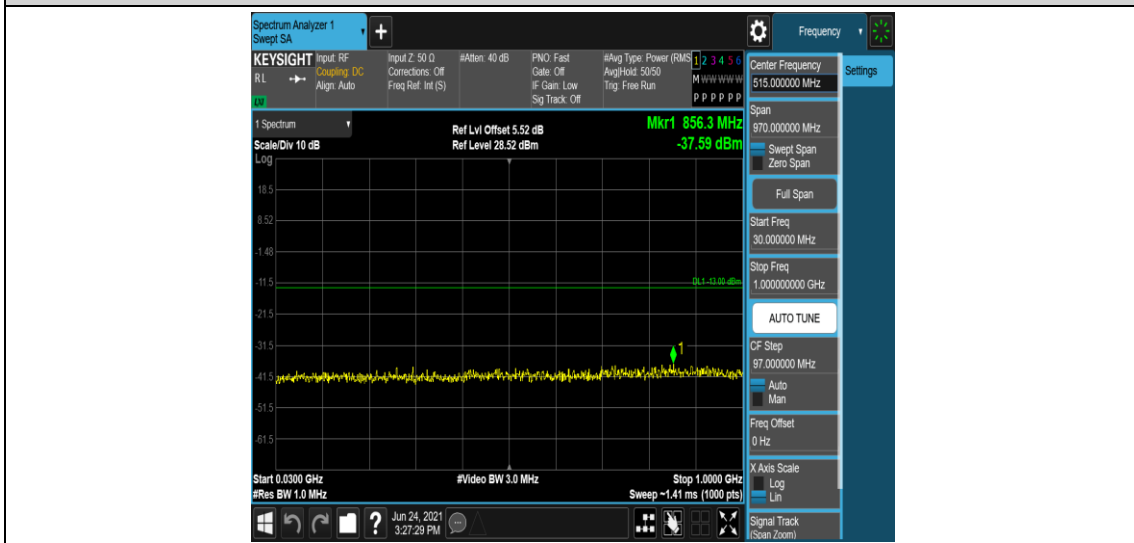

Band4-5MHz-16QAM-20375-1RB#0-Range3:30~100MHz

Band4-5MHz-16QAM-20375-1RB#0-Range4:1000~2000MHz