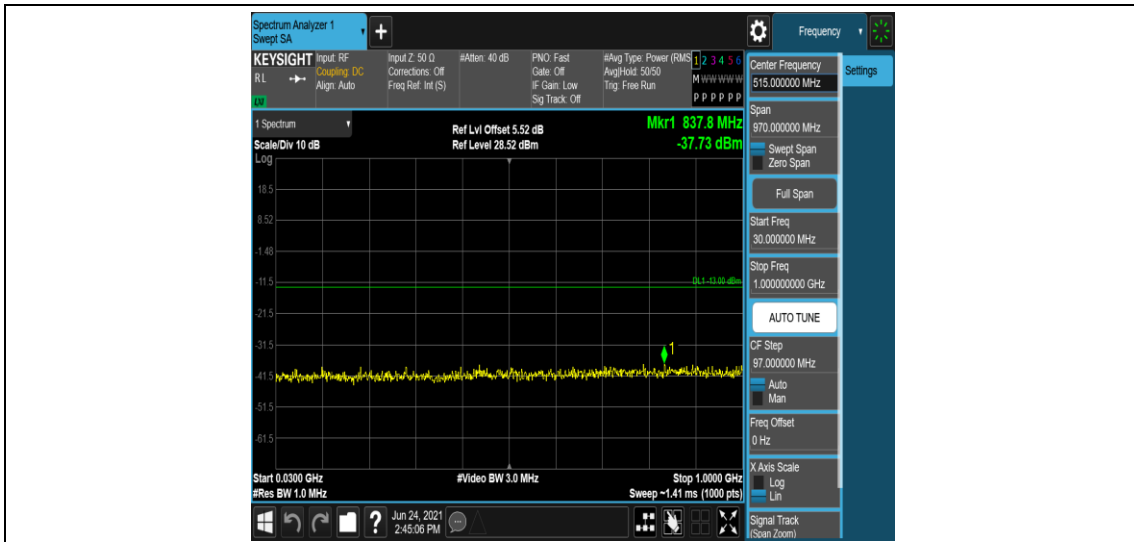

Band4-1.4MHz-16QAM-20175-1RB#0-Range3:30~1000MHz