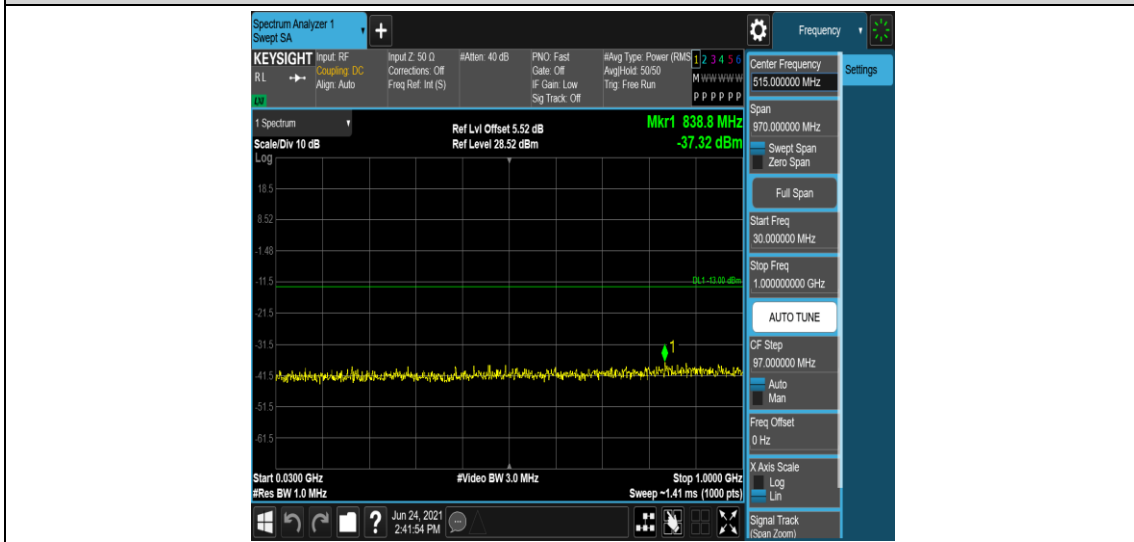

Band4-1.4MHz-QPSK-19957-1RB#0-Range3:30~1000MHz