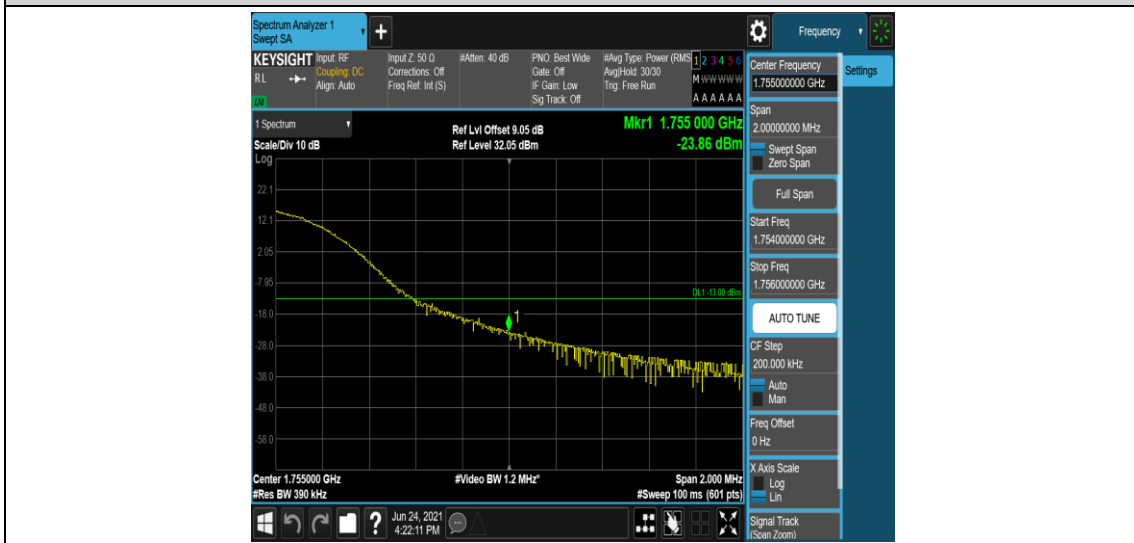

Band4-20MHz-16QAM-20300-1RB#0

Band4-20MHz-16QAM-20300-1RB#99

Band4-20MHz-16QAM-20300-100RB#0

## Appendix E: Conducted Spurious Emission