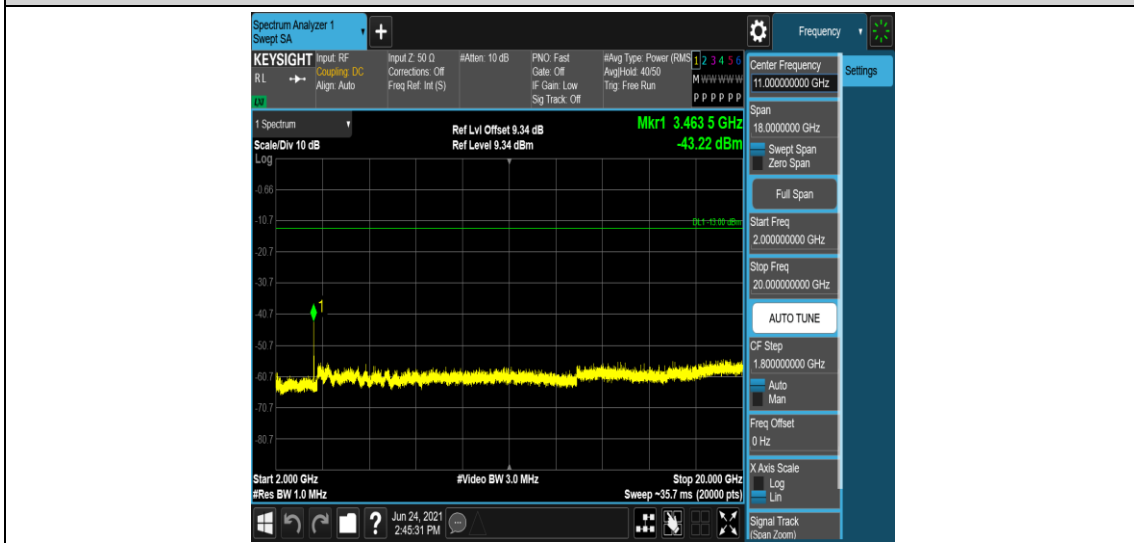

Band4-1.4MHz-16QAM-20175-1RB#0-Range2:0.15~30MHz

Band4-1.4MHz-16QAM-20175-1RB#0-Range3:30~1000MHz

Band4-1.4MHz-16QAM-20175-1RB#0-Range4:1000~2000MHz

Band4-1.4MHz-16QAM-20175-1RB#0-Range5:2000~20000MHz

Band4-1.4MHz-16QAM-20393-1RB#0-Range1:0.009~0.15MHz