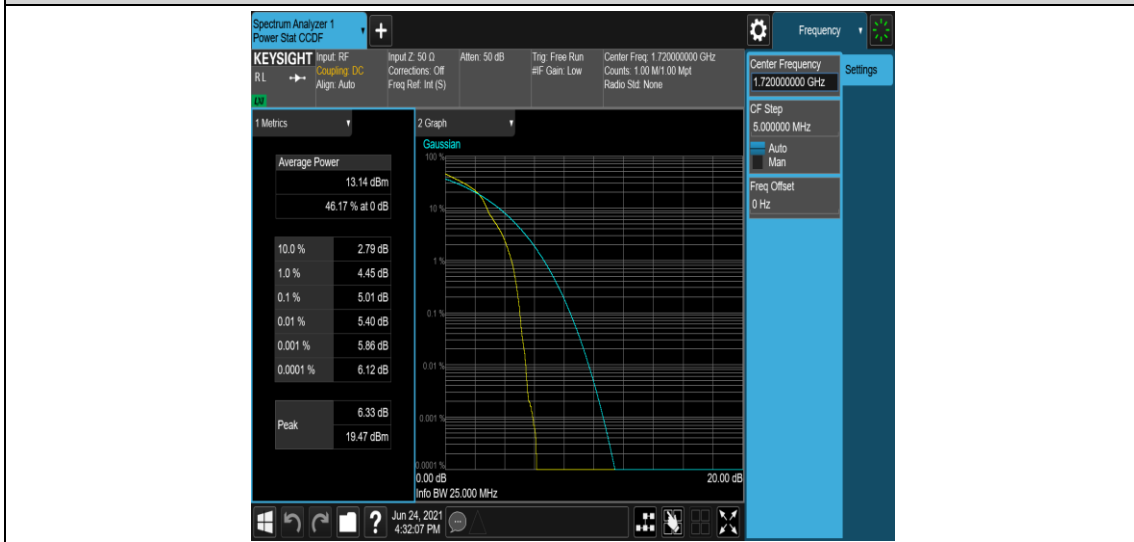

Band4-20MHz-16QAM-20050-1RB#0