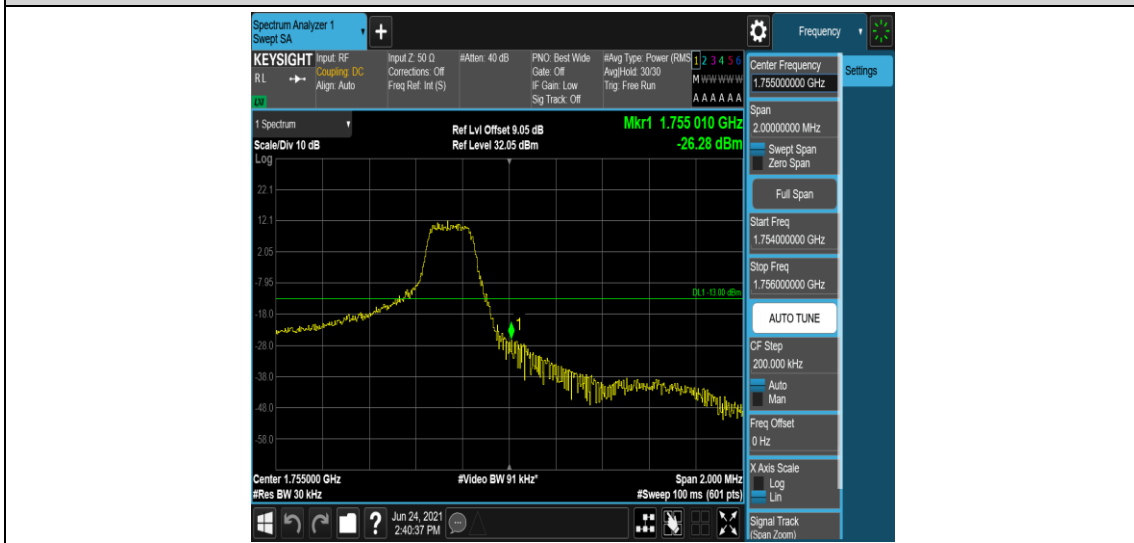

Band4-1.4MHz-16QAM-20393-1RB#5

Band4-1.4MHz-16QAM-20393-6RB#0