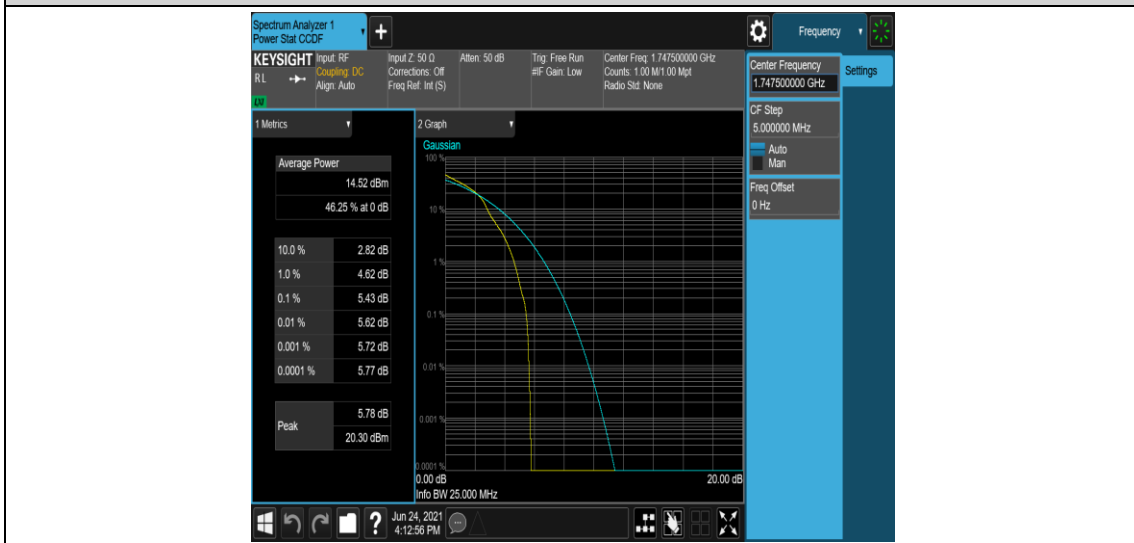

Band4-15MHz-16QAM-20175-75RB#0

Band4-15MHz-16QAM-20325-1RB#0

Band4-15MHz-16QAM-20325-75RB#0

**Band4-20MHz-QPSK-20050-1RB#0**

**Band4-20MHz-QPSK-20050-100RB#0**

**Band4-20MHz-QPSK-20175-1RB#0**

Band4-20MHz-QPSK-20175-100RB#0