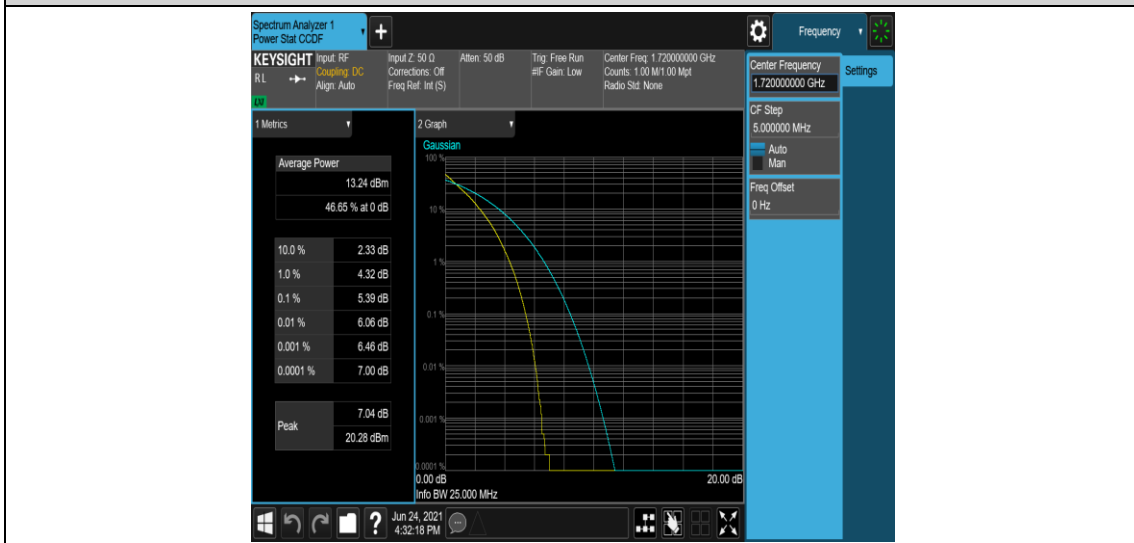

Band4-15MHz-16QAM-20175-75RB#0

Band4-15MHz-16QAM-20325-1RB#0

Band4-15MHz-16QAM-20325-75RB#0

**Band4-20MHz-QPSK-20050-1RB#0**

**Band4-20MHz-QPSK-20050-100RB#0**

**Band4-20MHz-QPSK-20175-1RB#0**

Band4-20MHz-QPSK-20175-100RB#0