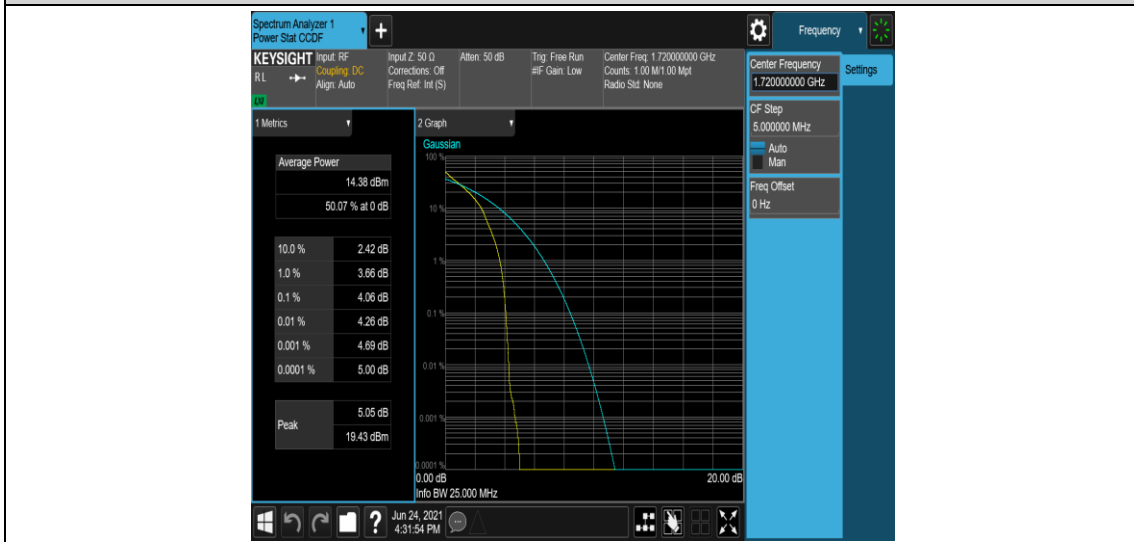

Band4-15MHz-16QAM-20175-75RB#0

Band4-15MHz-16QAM-20325-1RB#0

Band4-15MHz-16QAM-20325-75RB#0

**Band4-20MHz-QPSK-20050-1RB#0**

**Band4-20MHz-QPSK-20050-100RB#0**

**Band4-20MHz-QPSK-20175-1RB#0**

Band4-20MHz-QPSK-20175-100RB#0