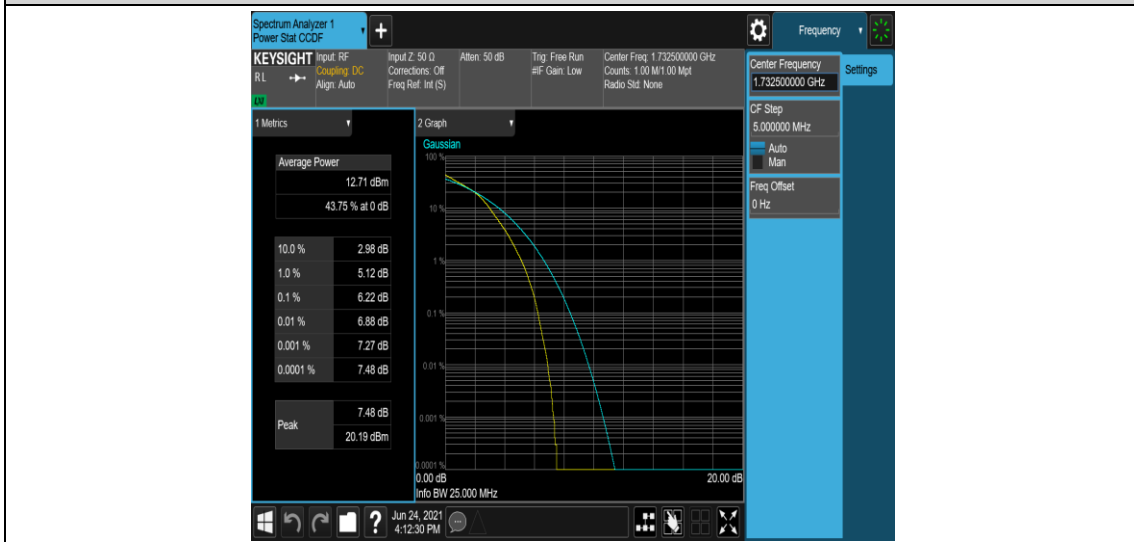

Band4-15MHz-16QAM-20175-75RB#0

Band4-15MHz-16QAM-20325-1RB#0

Band4-15MHz-16QAM-20325-75RB#0

**Band4-20MHz-QPSK-20050-1RB#0**

**Band4-20MHz-QPSK-20050-100RB#0**

**Band4-20MHz-QPSK-20175-1RB#0**

Band4-20MHz-QPSK-20175-100RB#0