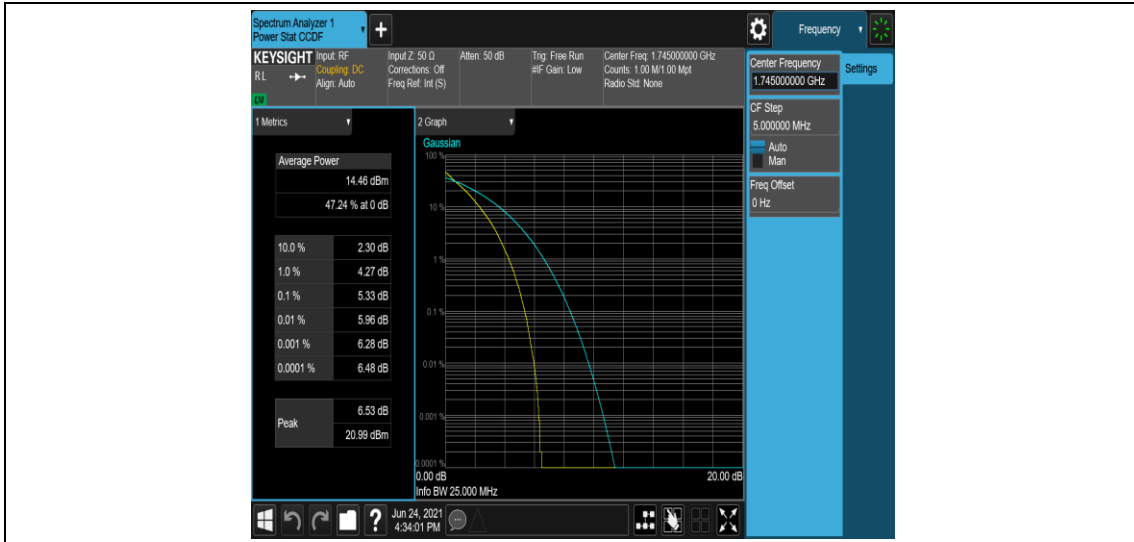

Band4-20MHz-QPSK-20300-100RB#0