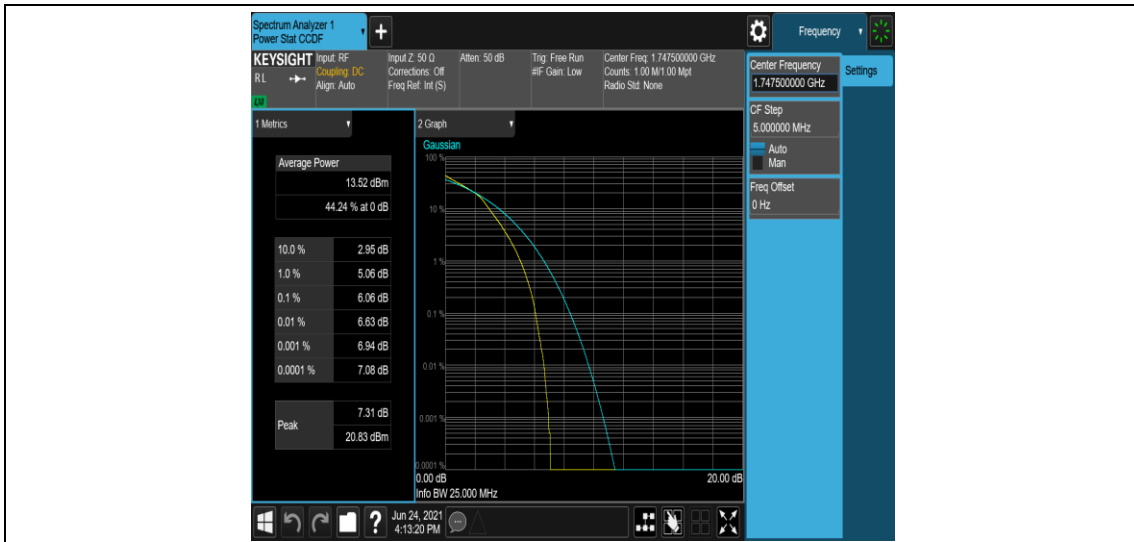

Band4-15MHz-16QAM-20175-75RB#0

Band4-15MHz-16QAM-20325-1RB#0

Band4-15MHz-16QAM-20325-75RB#0

**Band4-20MHz-QPSK-20050-1RB#0**

**Band4-20MHz-QPSK-20050-100RB#0**

**Band4-20MHz-QPSK-20175-1RB#0**

Band4-20MHz-QPSK-20175-100RB#0