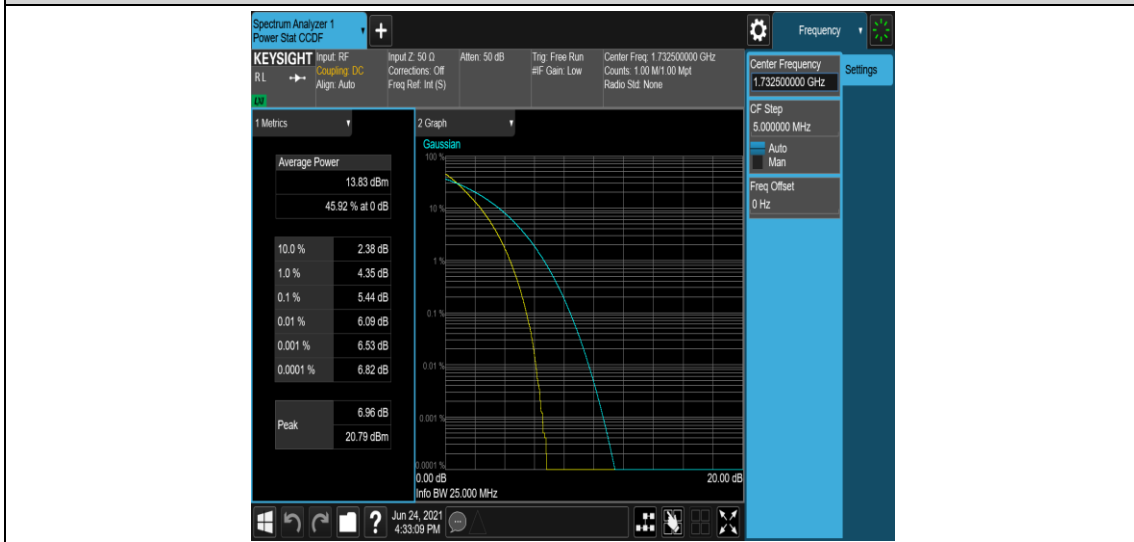

Band4-15MHz-16QAM-20175-75RB#0

Band4-15MHz-16QAM-20325-1RB#0

Band4-15MHz-16QAM-20325-75RB#0

**Band4-20MHz-QPSK-20050-1RB#0**

**Band4-20MHz-QPSK-20050-100RB#0**

**Band4-20MHz-QPSK-20175-1RB#0**

Band4-20MHz-QPSK-20175-100RB#0