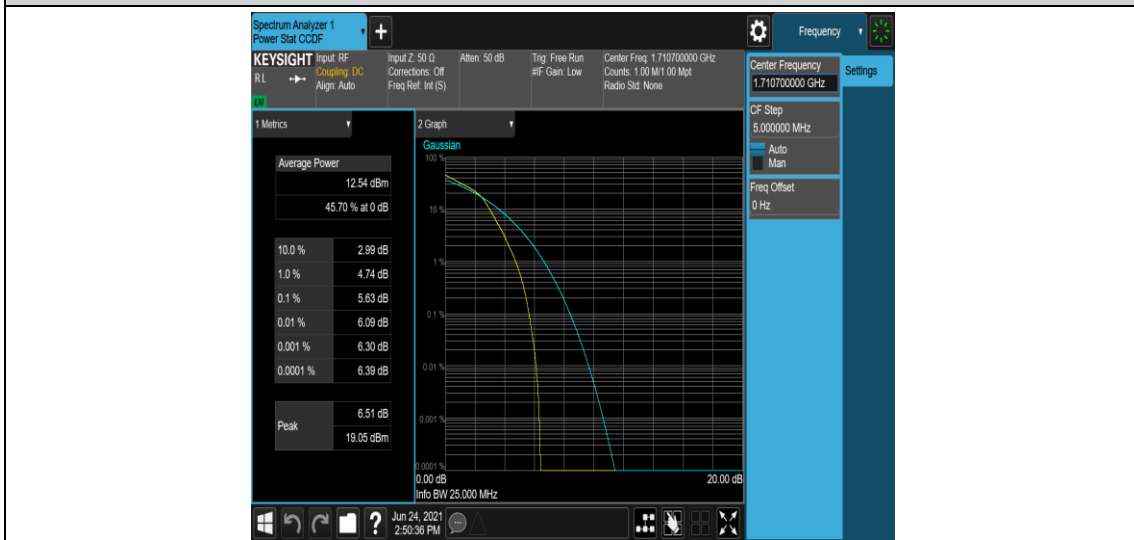

Test Graphs

Band4-1.4MHz-QPSK-20175-6RB#0

Band4-1.4MHz-QPSK-20393-1RB#0

Band4-1.4MHz-QPSK-20393-6RB#0

Band4-1.4MHz-16QAM-19957-1RB#0

Band4-1.4MHz-16QAM-19957-6RB#0

Band4-1.4MHz-16QAM-20175-1RB#0

Band4-1.4MHz-16QAM-20175-6RB#0