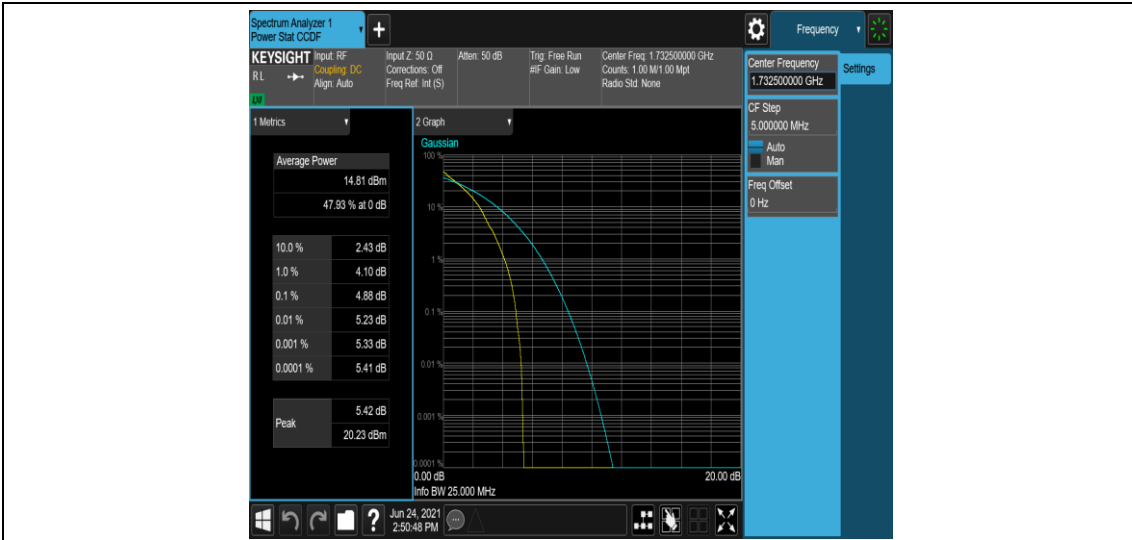

Band4-1.4MHz-QPSK-20175-6RB#0