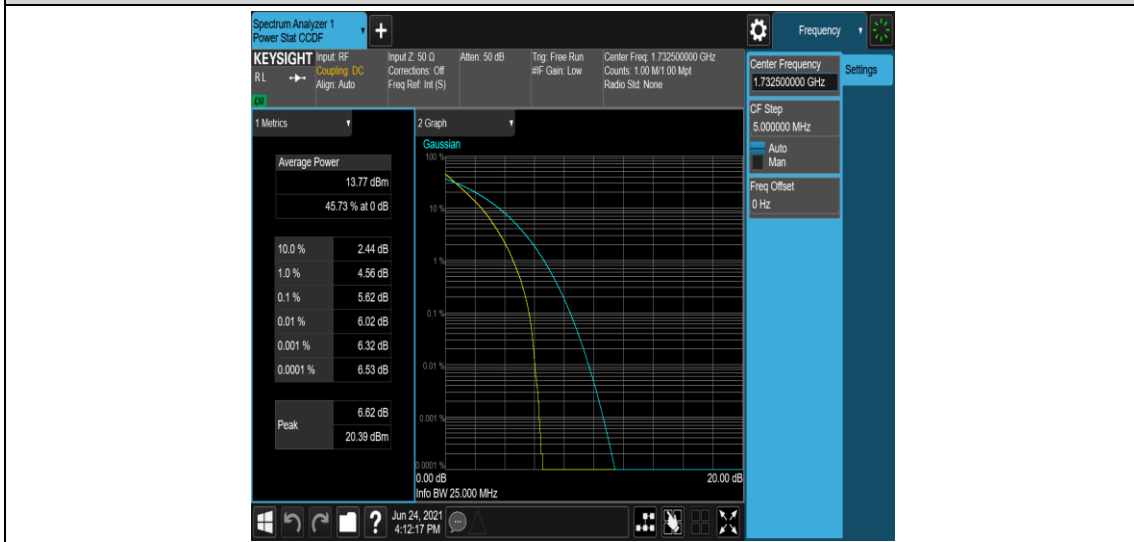

Band4-15MHz-QPSK-20175-75RB#0

Band4-15MHz-QPSK-20325-1RB#0