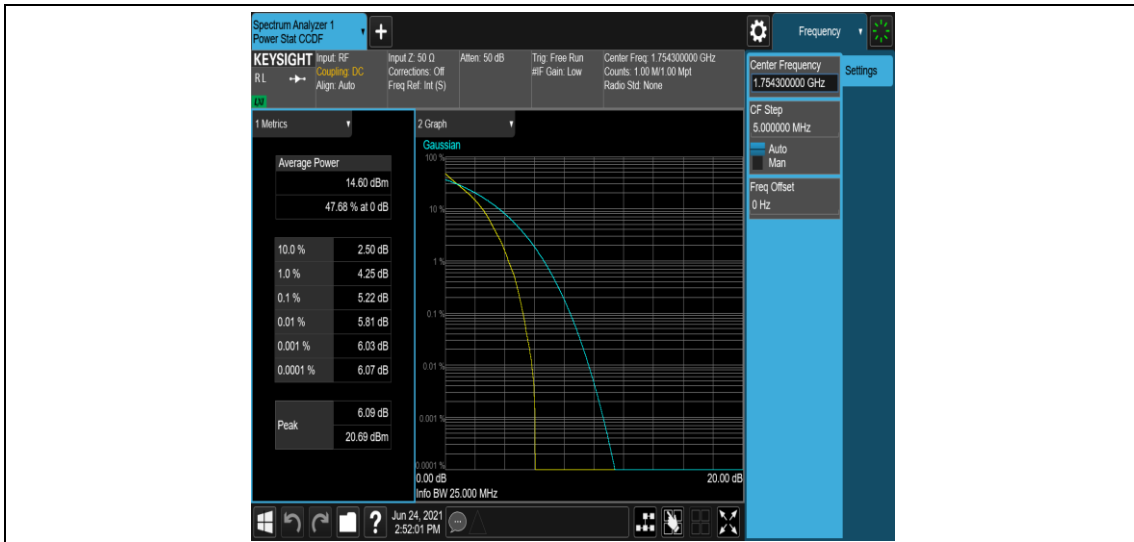

Test Graphs

Band4-1.4MHz-QPSK-20175-6RB#0

Band4-1.4MHz-QPSK-20393-1RB#0

Band4-1.4MHz-QPSK-20393-6RB#0

Band4-1.4MHz-16QAM-19957-1RB#0

Band4-1.4MHz-16QAM-19957-6RB#0

Band4-1.4MHz-16QAM-20175-1RB#0

Band4-1.4MHz-16QAM-20175-6RB#0