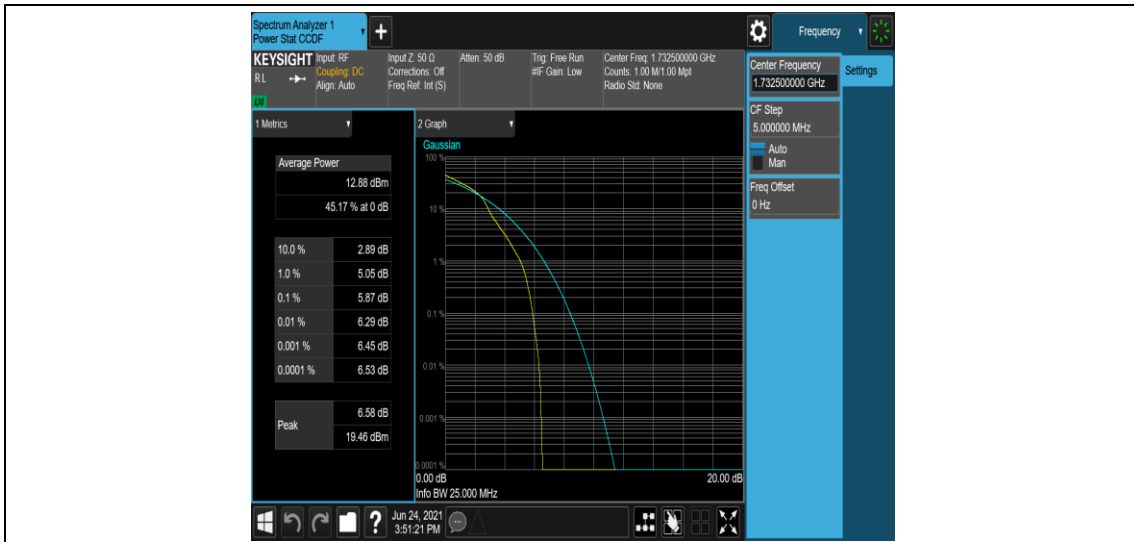

Band4-10MHz-16QAM-20175-1RB#0

Band4-10MHz-16QAM-20175-50RB#0