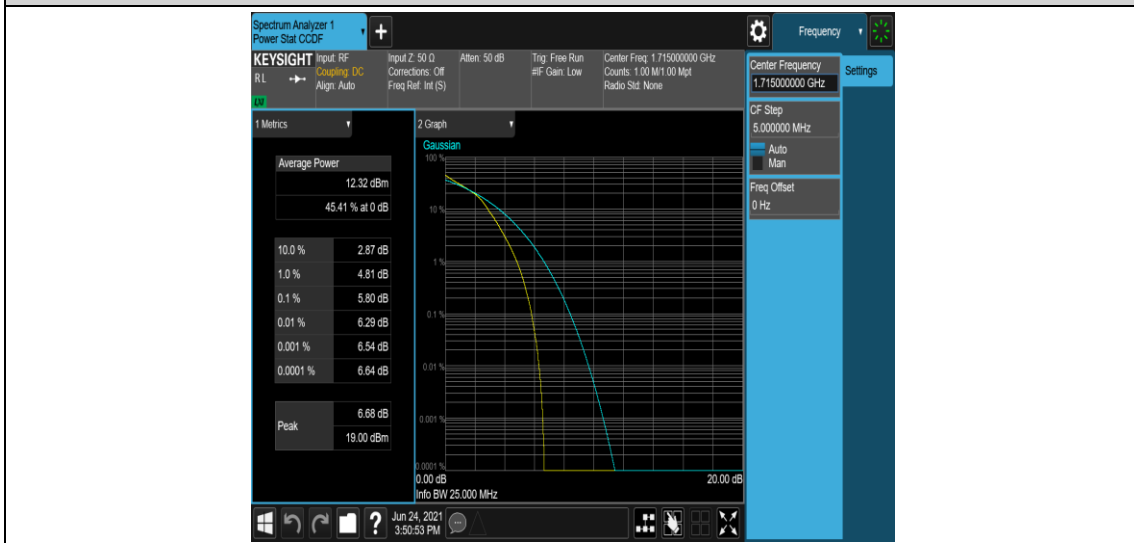

Band4-10MHz-16QAM-20000-50RB#0

Band4-10MHz-16QAM-20175-1RB#0