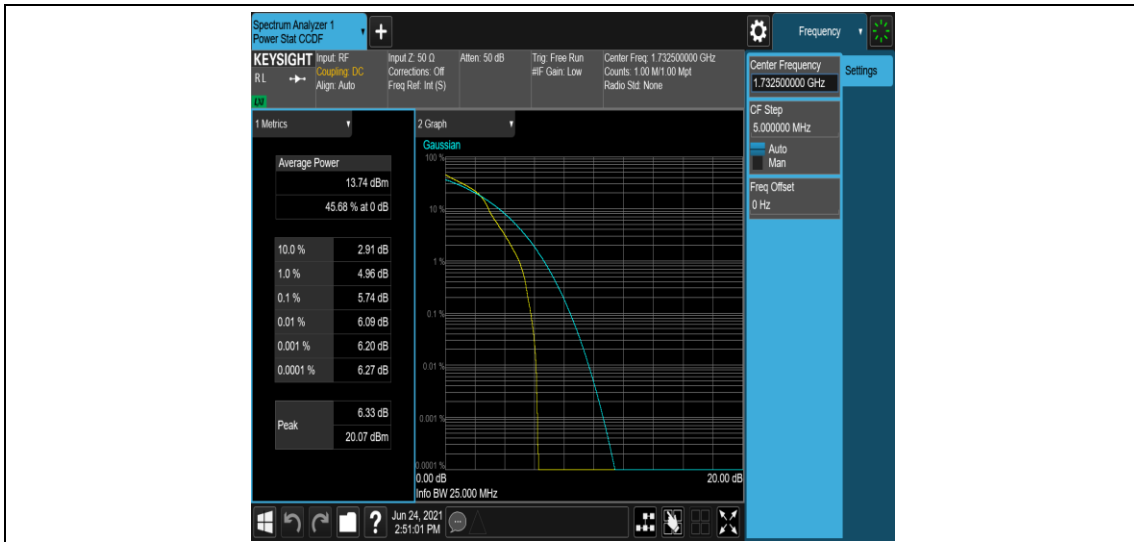

Test Graphs

Band4-1.4MHz-QPSK-20175-6RB#0

Band4-1.4MHz-QPSK-20393-1RB#0

Band4-1.4MHz-QPSK-20393-6RB#0

Band4-1.4MHz-16QAM-19957-1RB#0

Band4-1.4MHz-16QAM-19957-6RB#0

Band4-1.4MHz-16QAM-20175-1RB#0

Band4-1.4MHz-16QAM-20175-6RB#0