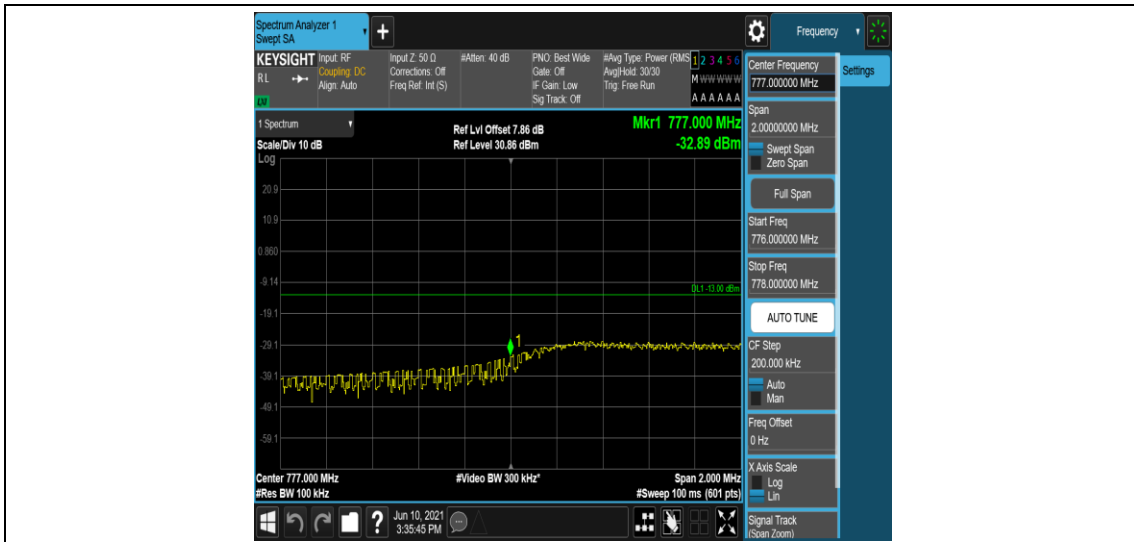

### Test Graphs

Band13-5MHz-QPSK-23255-25RB#0

Band13-5MHz-16QAM-23205-1RB#0

Band13-5MHz-16QAM-23205-1RB#24

Band13-5MHz-16QAM-23205-25RB#0

Band13-5MHz-16QAM-23255-1RB#0

Band13-5MHz-16QAM-23255-1RB#24

Band13-5MHz-16QAM-23255-25RB#0

## Appendix E: Conducted Spurious Emission