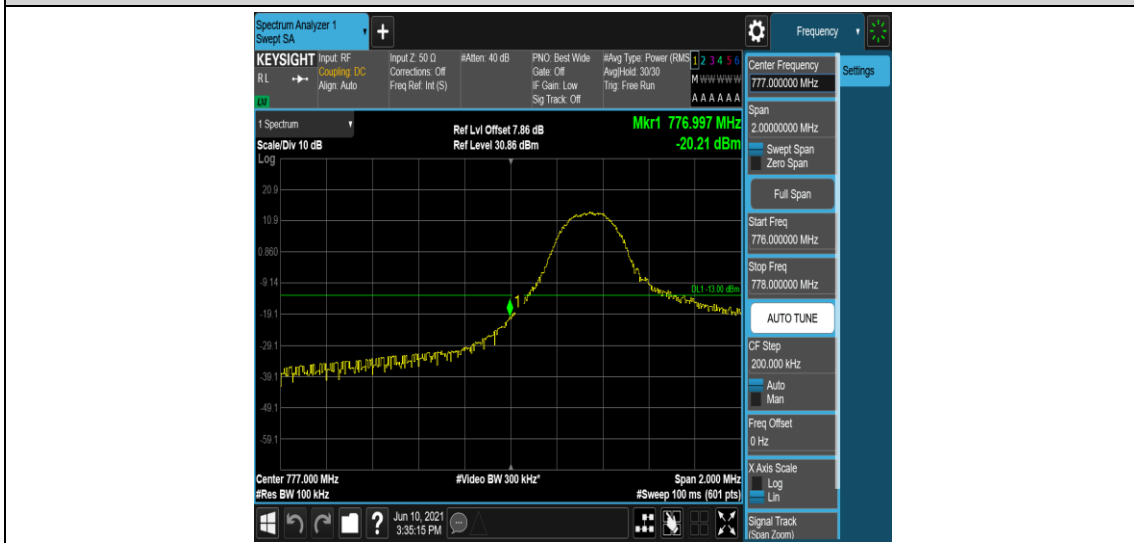

### Test Graphs

Band13-5MHz-QPSK-23255-25RB#0

Band13-5MHz-16QAM-23205-1RB#0

Band13-5MHz-16QAM-23205-1RB#24

Band13-5MHz-16QAM-23205-25RB#0

Band13-5MHz-16QAM-23255-1RB#0

Band13-5MHz-16QAM-23255-1RB#24

Band13-5MHz-16QAM-23255-25RB#0

## Appendix E: Conducted Spurious Emission