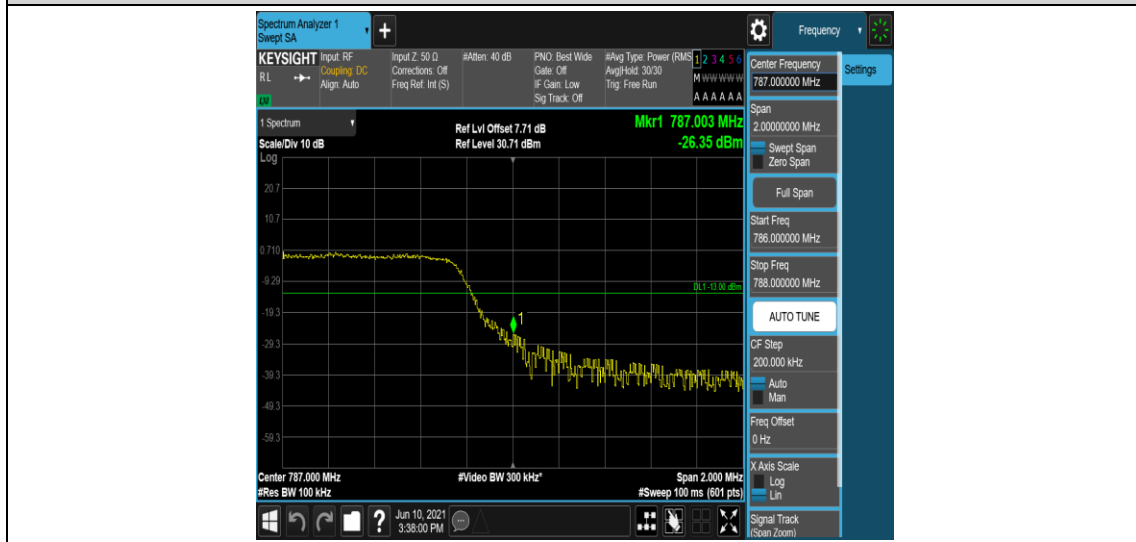

### Test Graphs

Band13-5MHz-QPSK-23255-25RB#0

Band13-5MHz-16QAM-23205-1RB#0

Band13-5MHz-16QAM-23205-1RB#24

Band13-5MHz-16QAM-23205-25RB#0

Band13-5MHz-16QAM-23255-1RB#0

Band13-5MHz-16QAM-23255-1RB#24

Band13-5MHz-16QAM-23255-25RB#0

## Appendix E: Conducted Spurious Emission