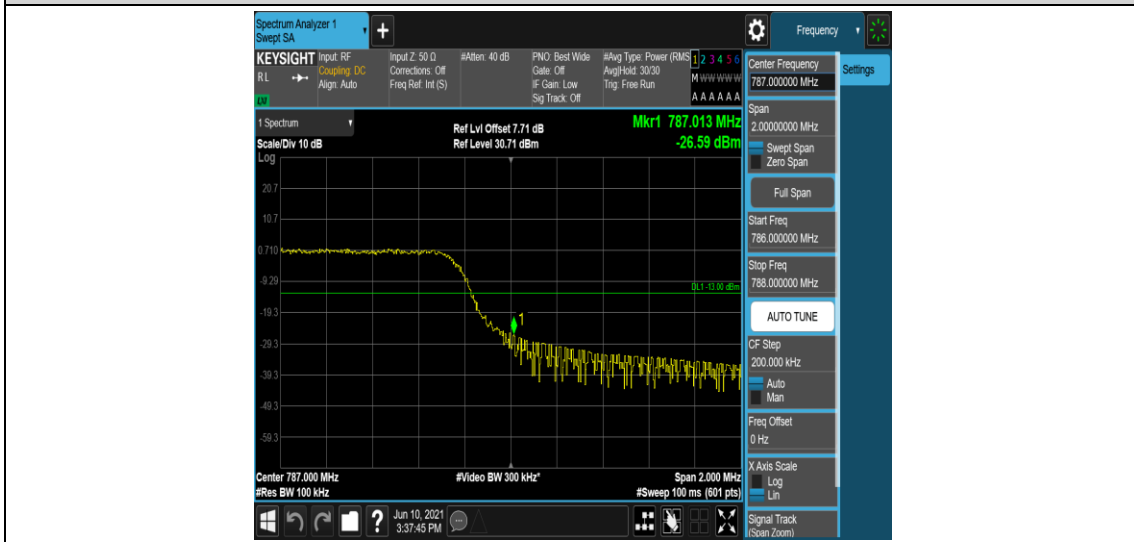

Band13-5MHz-QPSK-23255-25RB#0