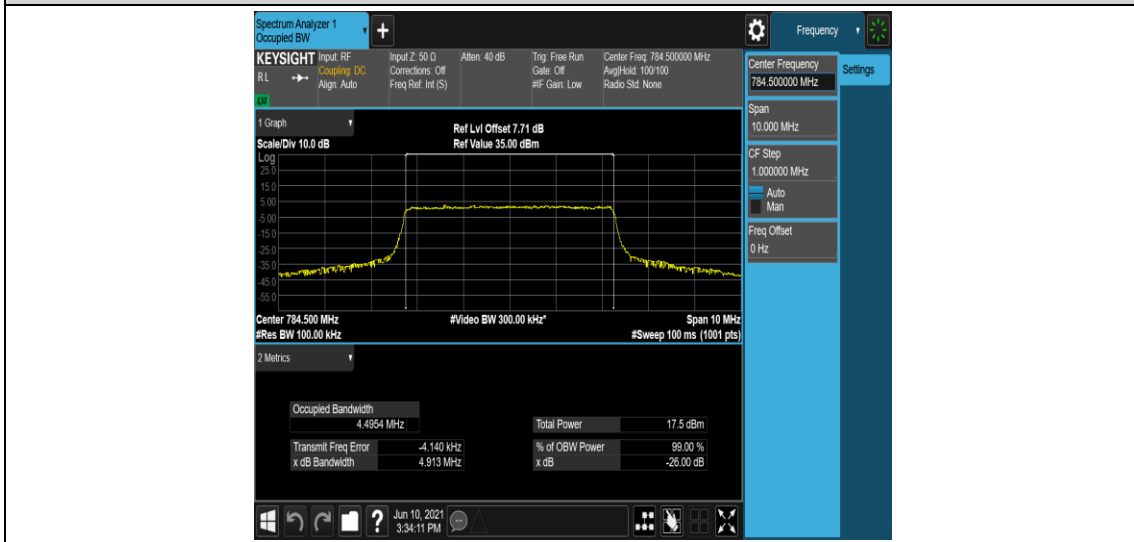

Band13-5MHz-QPSK-23255-25RB#0