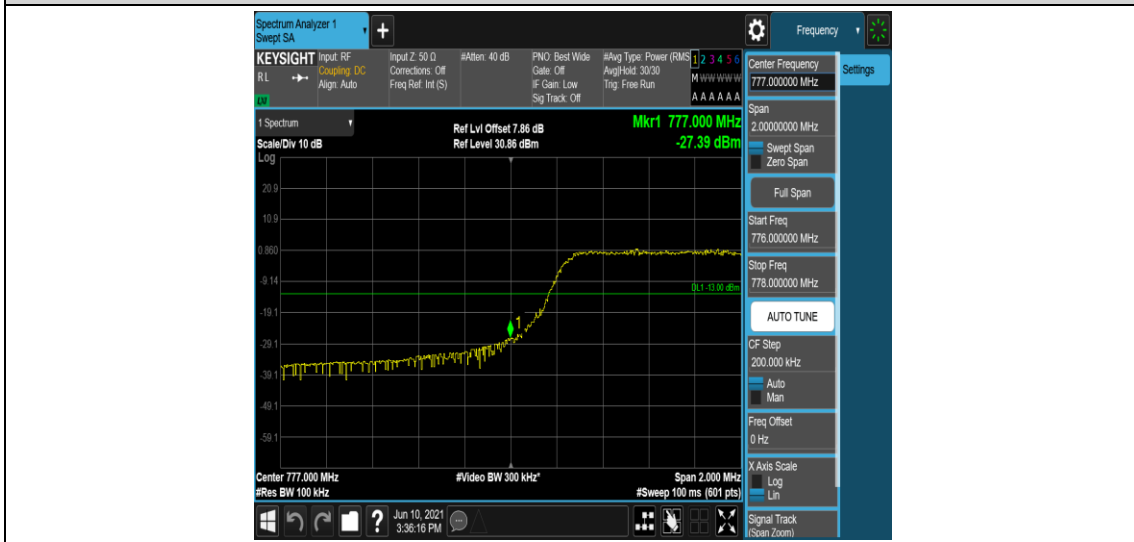

### Test Graphs

Band13-5MHz-QPSK-23255-25RB#0

Band13-5MHz-16QAM-23205-1RB#0

Band13-5MHz-16QAM-23205-1RB#24

Band13-5MHz-16QAM-23205-25RB#0

Band13-5MHz-16QAM-23255-1RB#0

Band13-5MHz-16QAM-23255-1RB#24

Band13-5MHz-16QAM-23255-25RB#0

## Appendix E: Conducted Spurious Emission