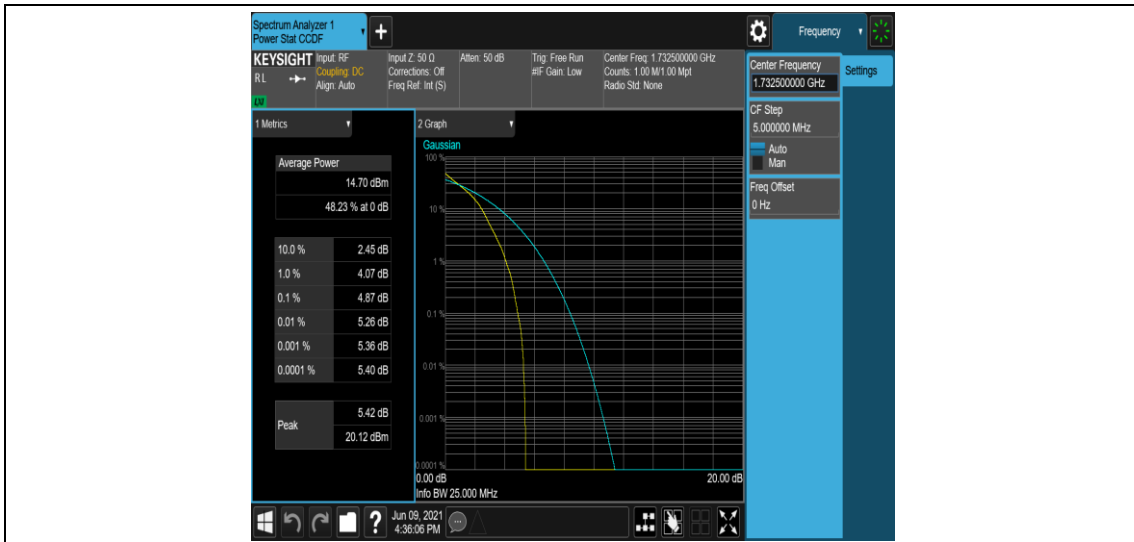

Band4-1.4MHz-QPSK-20175-6RB#0