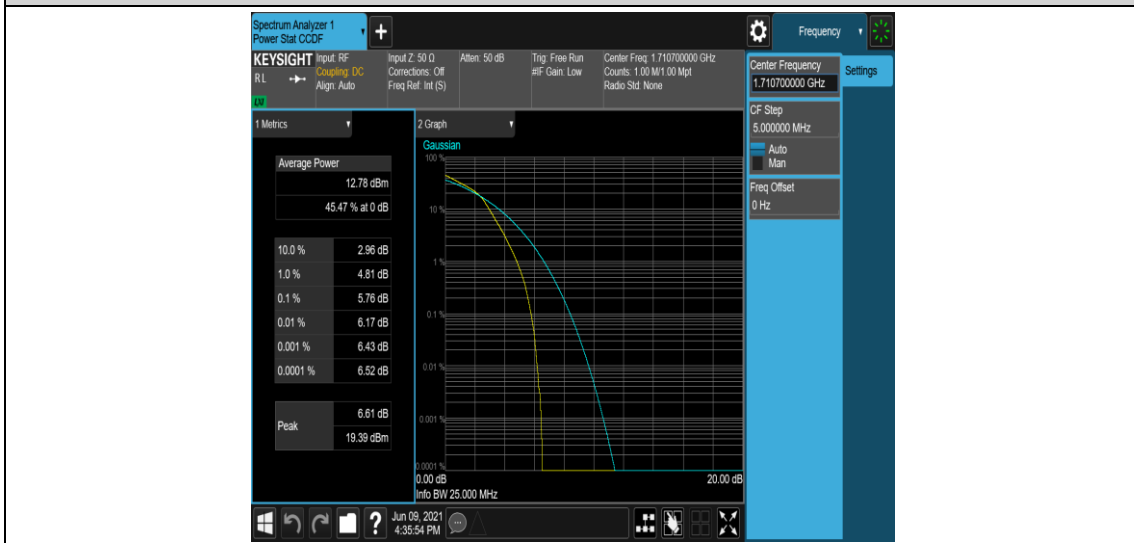

Test Graphs

Band4-1.4MHz-QPSK-20175-6RB#0

Band4-1.4MHz-QPSK-20393-1RB#0

Band4-1.4MHz-QPSK-20393-6RB#0

Band4-1.4MHz-16QAM-19957-1RB#0

Band4-1.4MHz-16QAM-19957-6RB#0

Band4-1.4MHz-16QAM-20175-1RB#0

Band4-1.4MHz-16QAM-20175-6RB#0