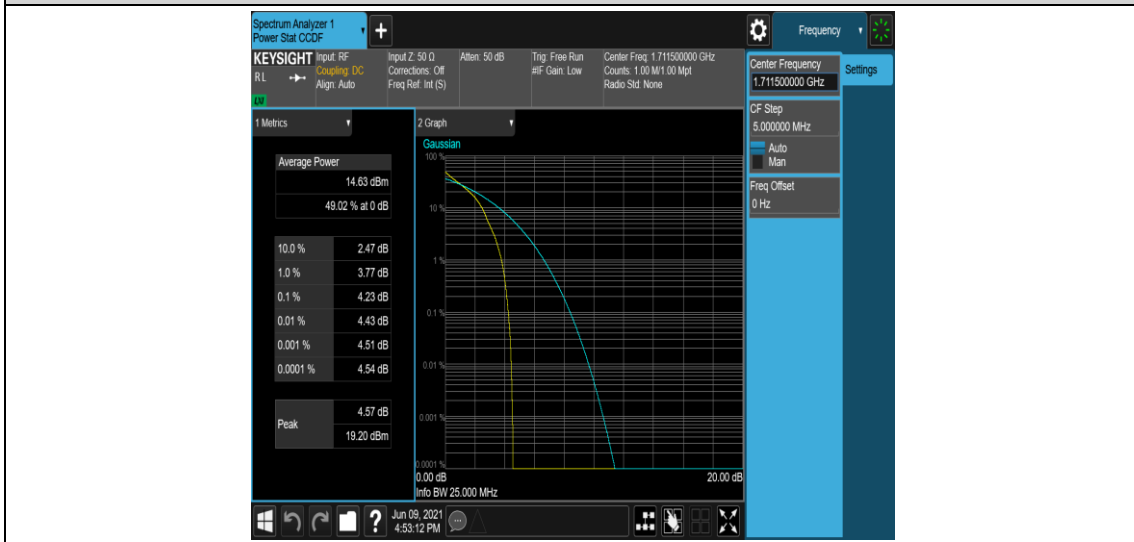

Band4-3MHz-QPSK-19965-1RB#0

Band4-3MHz-QPSK-19965-15RB#0