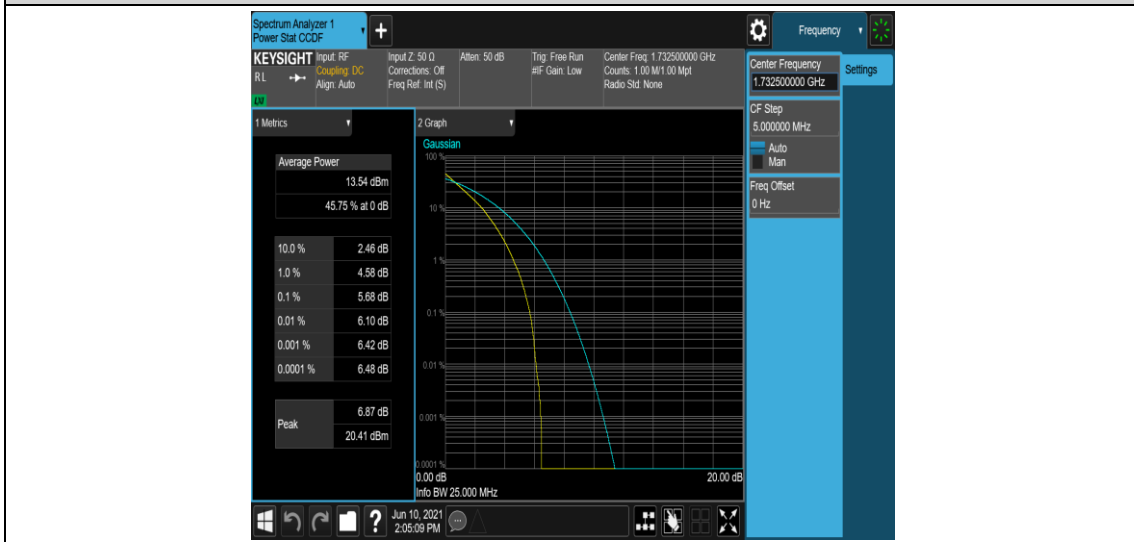

Band4-15MHz-QPSK-20175-75RB#0

Band4-15MHz-QPSK-20325-1RB#0