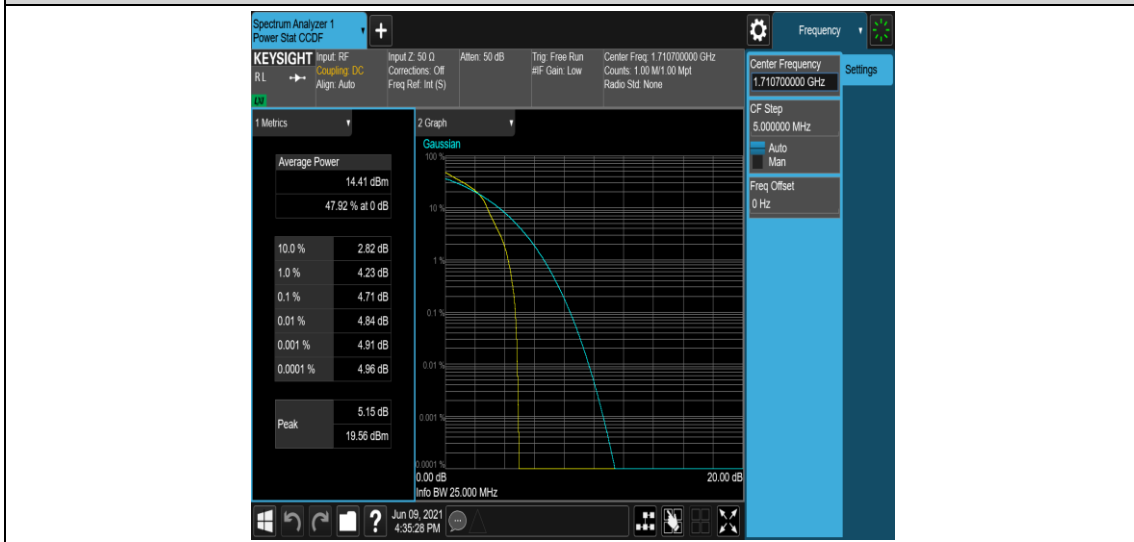

Test Graphs

Band4-1.4MHz-QPSK-20175-6RB#0

Band4-1.4MHz-QPSK-20393-1RB#0

Band4-1.4MHz-QPSK-20393-6RB#0

Band4-1.4MHz-16QAM-19957-1RB#0

Band4-1.4MHz-16QAM-19957-6RB#0

Band4-1.4MHz-16QAM-20175-1RB#0

Band4-1.4MHz-16QAM-20175-6RB#0