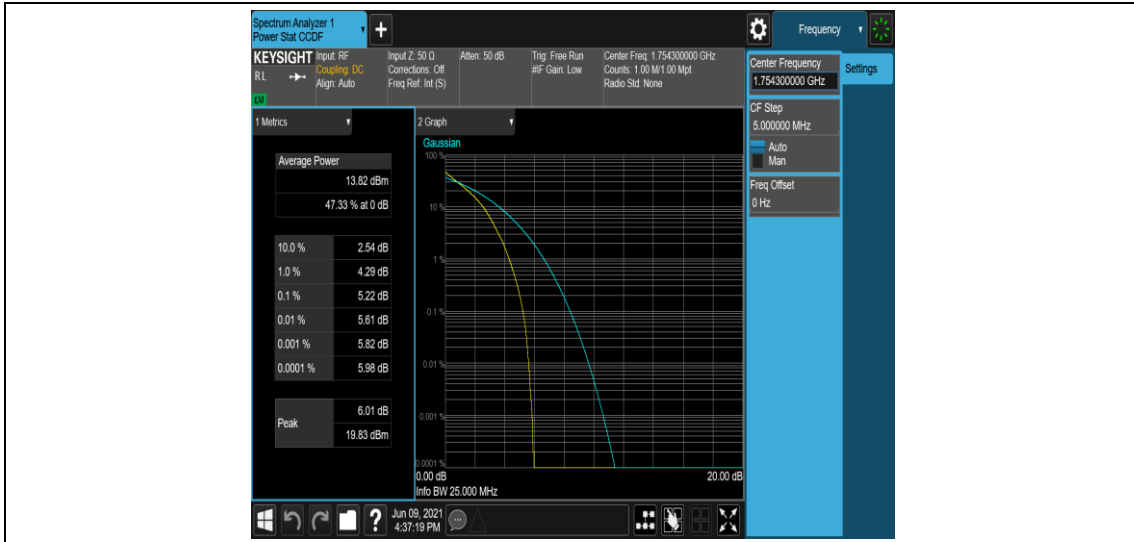

Test Graphs

Band4-1.4MHz-QPSK-20175-6RB#0

Band4-1.4MHz-QPSK-20393-1RB#0

Band4-1.4MHz-QPSK-20393-6RB#0

Band4-1.4MHz-16QAM-19957-1RB#0

Band4-1.4MHz-16QAM-19957-6RB#0

Band4-1.4MHz-16QAM-20175-1RB#0

Band4-1.4MHz-16QAM-20175-6RB#0