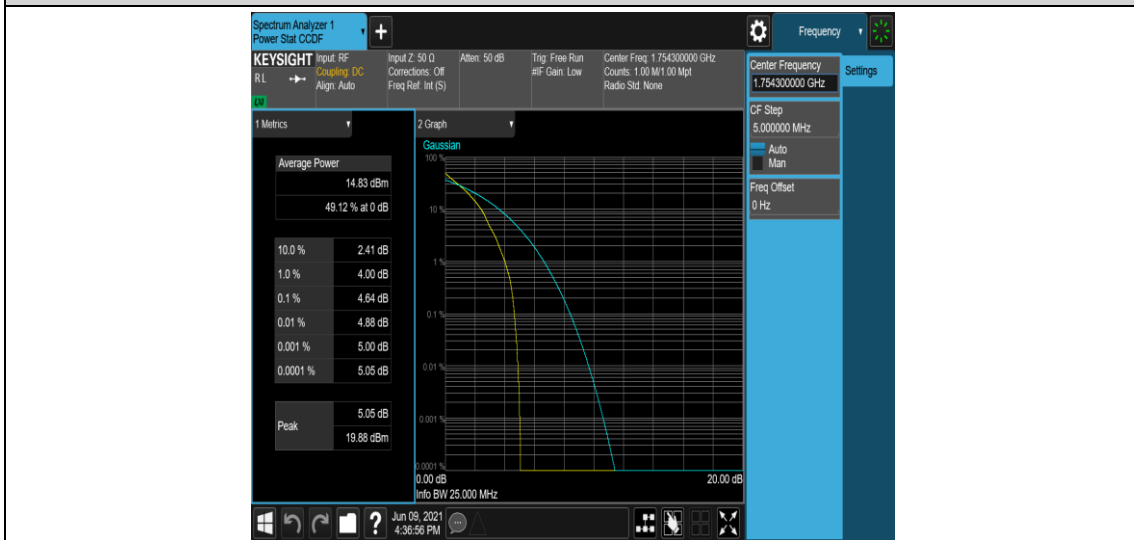

Test Graphs

Band4-1.4MHz-QPSK-20175-6RB#0

Band4-1.4MHz-QPSK-20393-1RB#0

Band4-1.4MHz-QPSK-20393-6RB#0

Band4-1.4MHz-16QAM-19957-1RB#0

Band4-1.4MHz-16QAM-19957-6RB#0

Band4-1.4MHz-16QAM-20175-1RB#0

Band4-1.4MHz-16QAM-20175-6RB#0