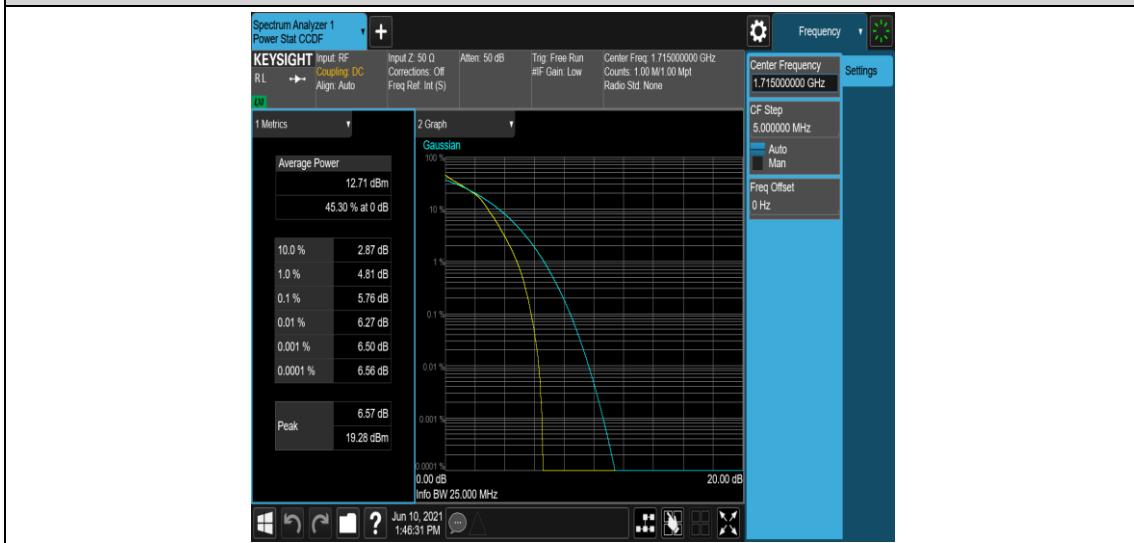

Band4-10MHz-16QAM-20000-50RB#0

Band4-10MHz-16QAM-20175-1RB#0