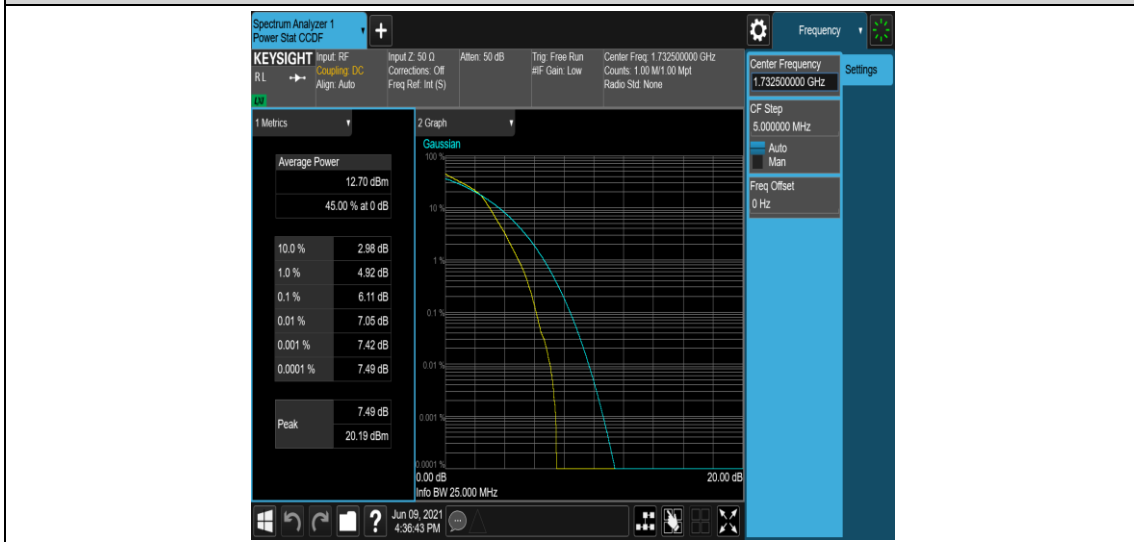

Test Graphs

Band4-1.4MHz-QPSK-20175-6RB#0

Band4-1.4MHz-QPSK-20393-1RB#0

Band4-1.4MHz-QPSK-20393-6RB#0

Band4-1.4MHz-16QAM-19957-1RB#0

Band4-1.4MHz-16QAM-19957-6RB#0

Band4-1.4MHz-16QAM-20175-1RB#0

Band4-1.4MHz-16QAM-20175-6RB#0