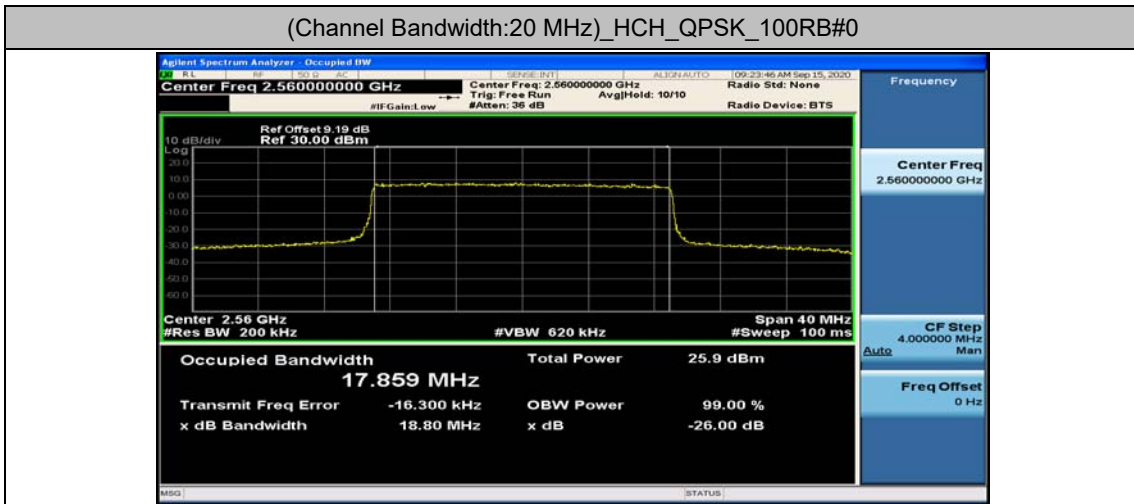

(Channel Bandwidth:20 MHz)_MCH_QPSK_100RB#0

(Channel Bandwidth:20 MHz)_LCH_16QAM_100RB#0

(Channel Bandwidth:20 MHz)_HCH_QPSK_100RB#0