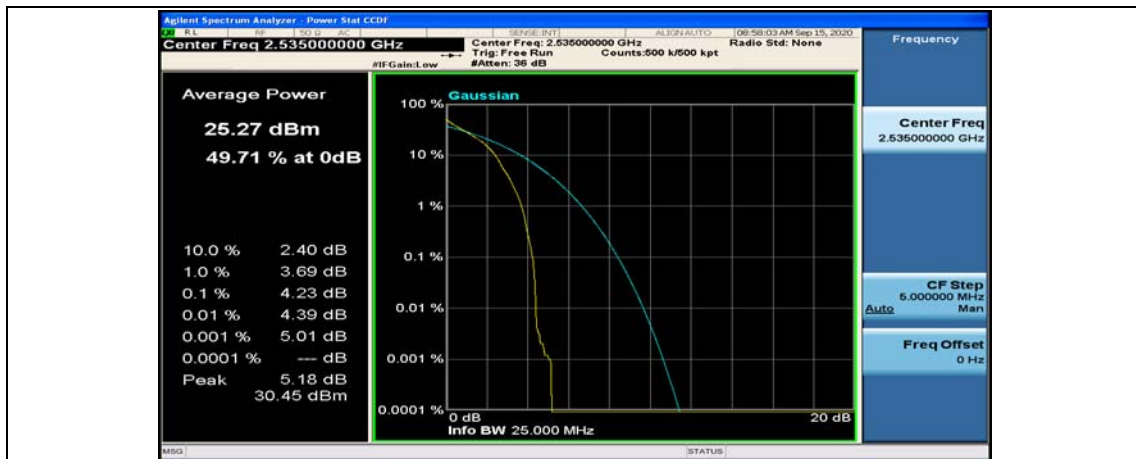

(Channel Bandwidth:20 MHz)_MCH_QPSK_1RB#0

(Channel Bandwidth:20 MHz)_MCH_QPSK_1RB#49

(Channel Bandwidth:20 MHz)_MCH_QPSK_1RB#99

(Channel Bandwidth:20 MHz)_MCH_QPSK_50RB#0

(Channel Bandwidth:20 MHz)_MCH_QPSK_50RB#25

(Channel Bandwidth:20 MHz)_MCH_QPSK_50RB#50

(Channel Bandwidth:20 MHz)_MCH_QPSK_100RB#0

(Channel Bandwidth:20 MHz)_HCH_QPSK_1RB#0

(Channel Bandwidth:20 MHz)_HCH_QPSK_1RB#49

(Channel Bandwidth:20 MHz)_HCH_QPSK_1RB#99