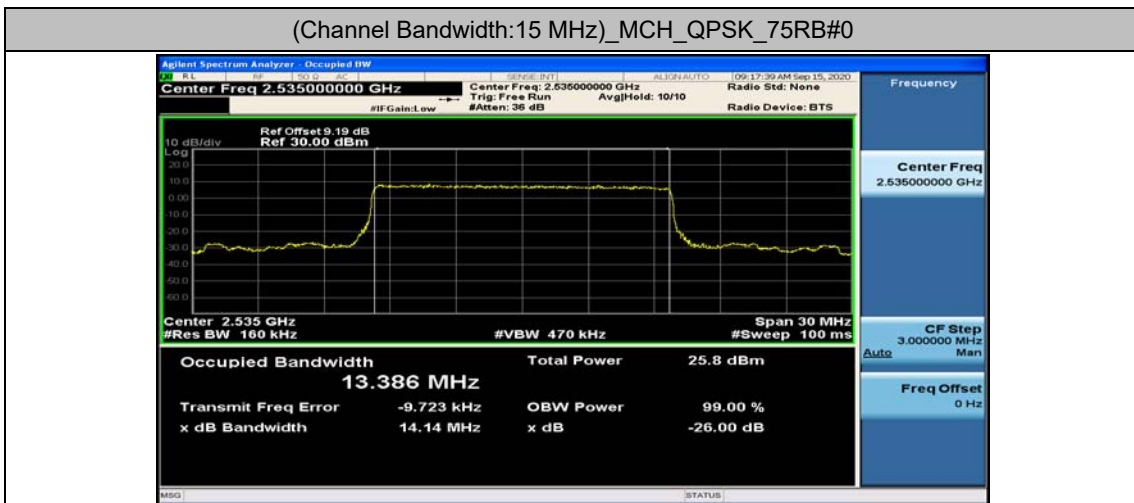

Test Graphs

Channel Bandwidth: 5 MHz

Channel Bandwidth: 10 MHz

Channel Bandwidth: 15 MHz

(Channel Bandwidth:15 MHz)_HCH_16QAM_75RB#0

Channel Bandwidth: 20 MHz

(Channel Bandwidth:20 MHz)_LCH_QPSK_100RB#0

(Channel Bandwidth:20 MHz)_MCH_QPSK_100RB#0