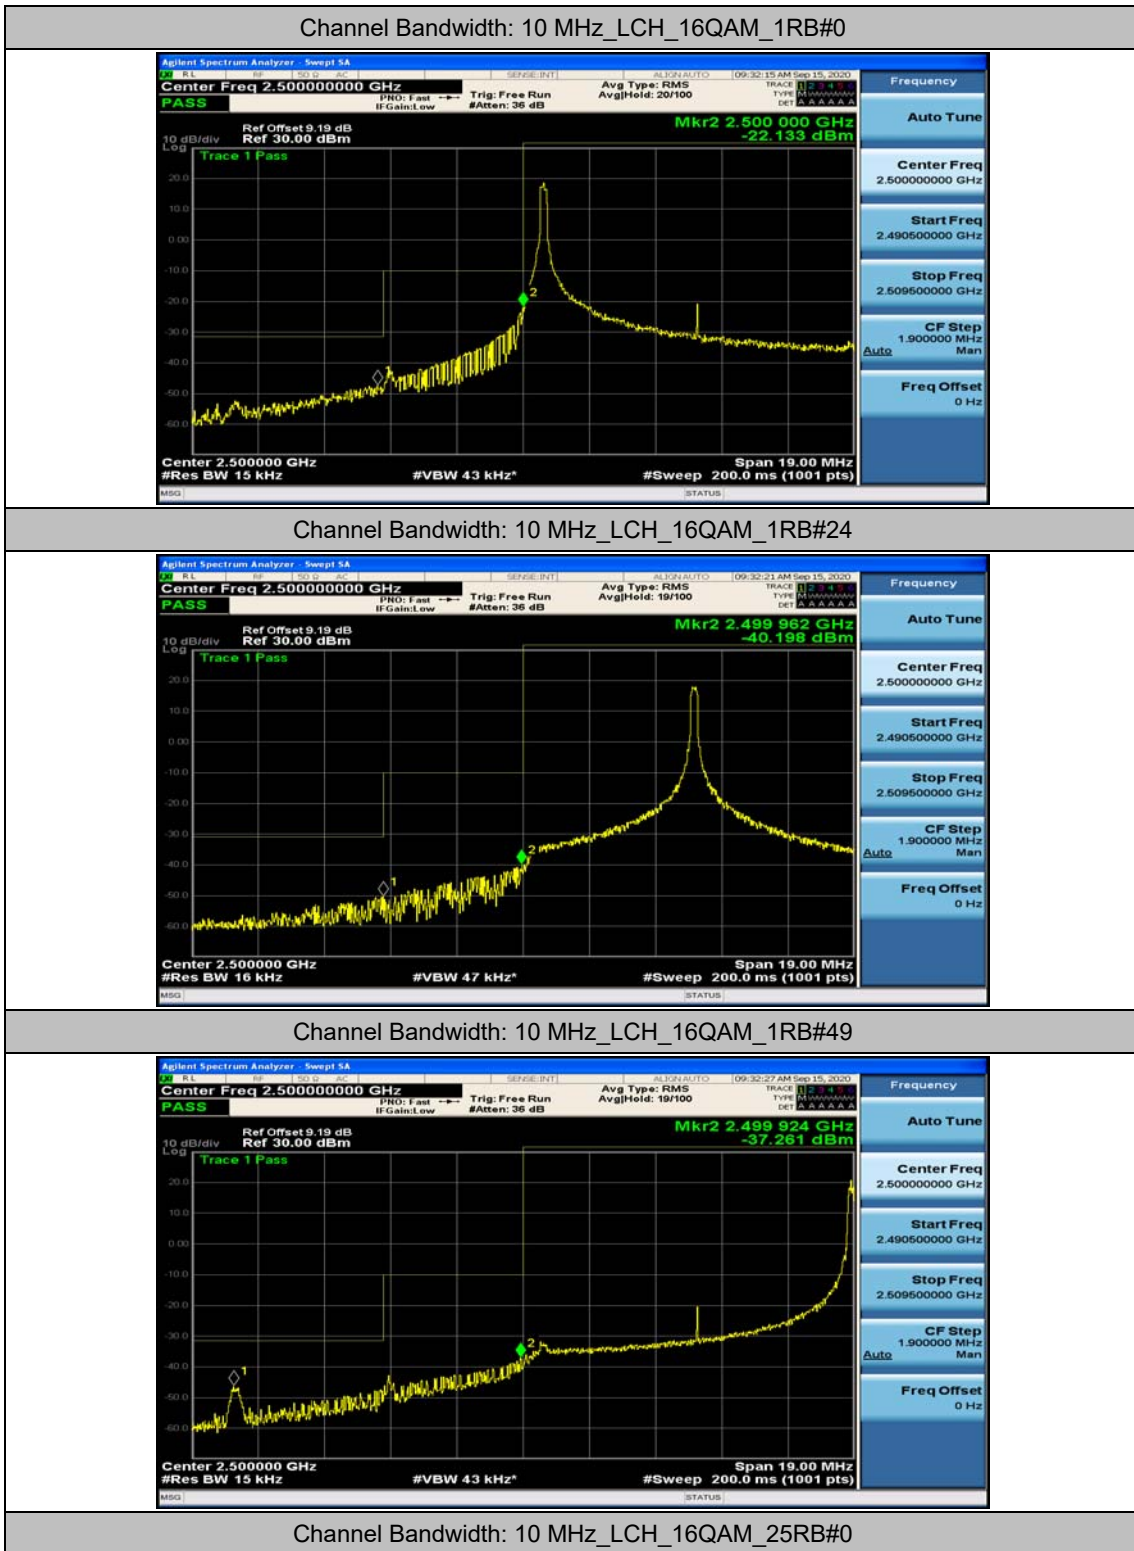

Channel Bandwidth: 10 MHz_HCH_QPSK_1RB#0

Channel Bandwidth: 10 MHz_HCH_QPSK_1RB#24

Channel Bandwidth: 10 MHz_HCH_QPSK_1RB#49

Channel Bandwidth: 10 MHz_HCH_QPSK_25RB#0

Channel Bandwidth: 10 MHz_HCH_QPSK_25RB#12