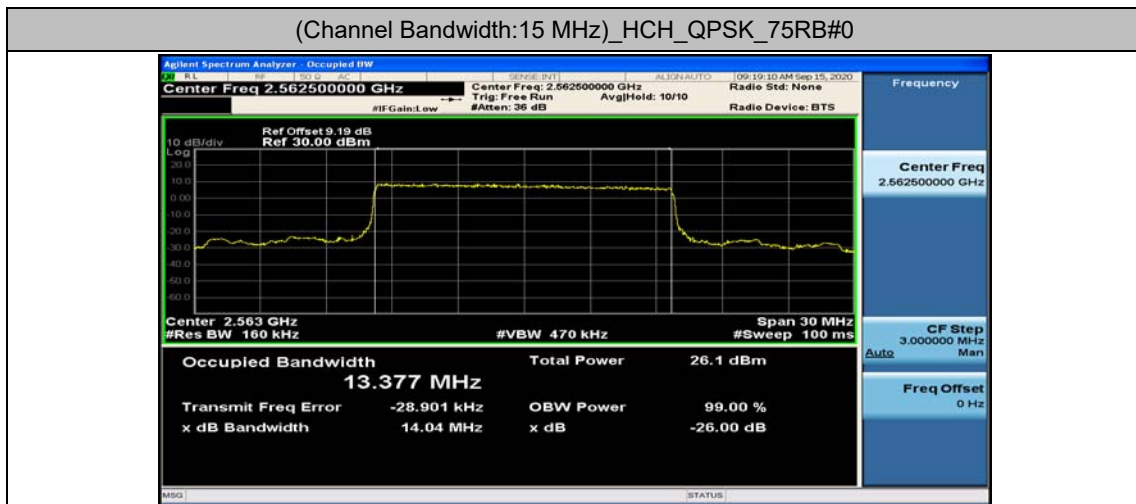

Test Graphs

Channel Bandwidth: 5 MHz

Channel Bandwidth: 10 MHz

Channel Bandwidth: 15 MHz

(Channel Bandwidth:15 MHz)_HCH_16QAM_75RB#0

Channel Bandwidth: 20 MHz

(Channel Bandwidth:20 MHz)_LCH_QPSK_100RB#0

(Channel Bandwidth:20 MHz)_MCH_QPSK_100RB#0