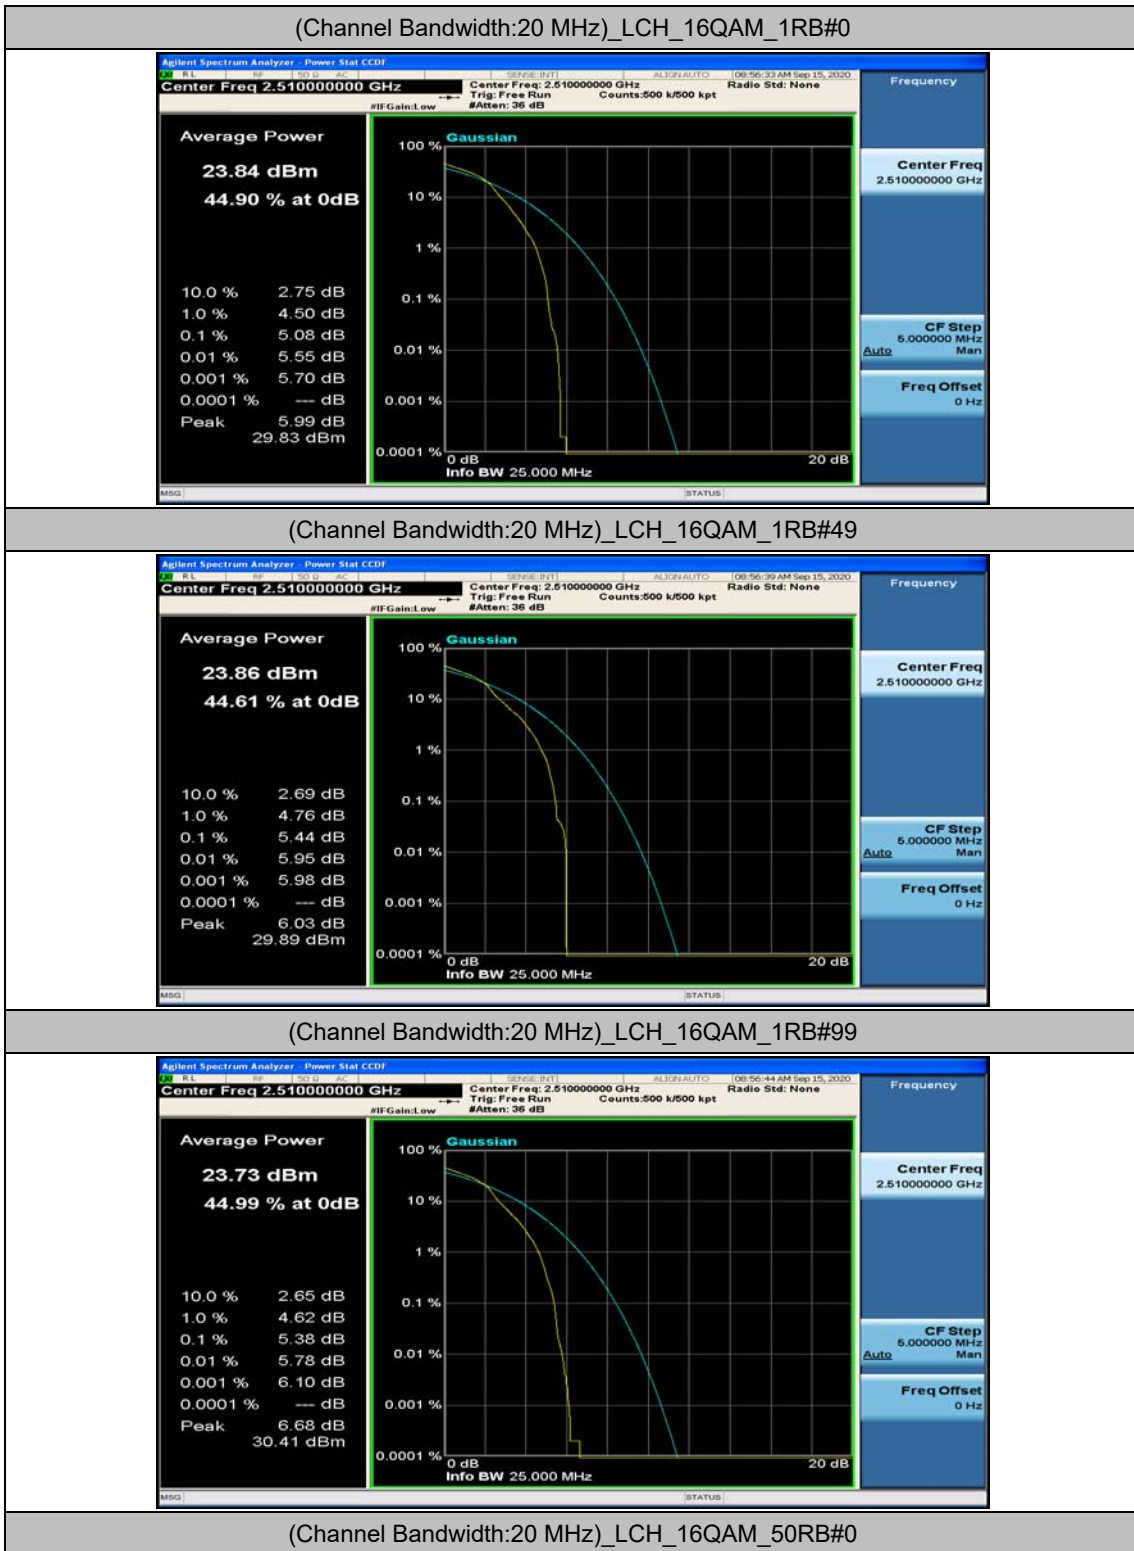

(Channel Bandwidth:20 MHz)_MCH_QPSK_50RB#50

(Channel Bandwidth:20 MHz)_MCH_QPSK_100RB#0

(Channel Bandwidth:20 MHz)_HCH_QPSK_1RB#0

(Channel Bandwidth:20 MHz)_HCH_QPSK_1RB#49

(Channel Bandwidth:20 MHz)_HCH_QPSK_1RB#99

(Channel Bandwidth:20 MHz)_HCH_QPSK_50RB#0

(Channel Bandwidth:20 MHz)_HCH_QPSK_50RB#25

(Channel Bandwidth:20 MHz)_HCH_QPSK_50RB#50

(Channel Bandwidth:20 MHz)_HCH_QPSK_100RB#0

(Channel Bandwidth:20 MHz)_LCH_16QAM_50RB#25

(Channel Bandwidth:20 MHz)_LCH_16QAM_50RB#50

(Channel Bandwidth:20 MHz)_LCH_16QAM_100RB#0

(Channel Bandwidth:20 MHz)_MCH_16QAM_1RB#0

(Channel Bandwidth:20 MHz)_MCH_16QAM_1RB#49

(Channel Bandwidth:20 MHz)_MCH_16QAM_1RB#99