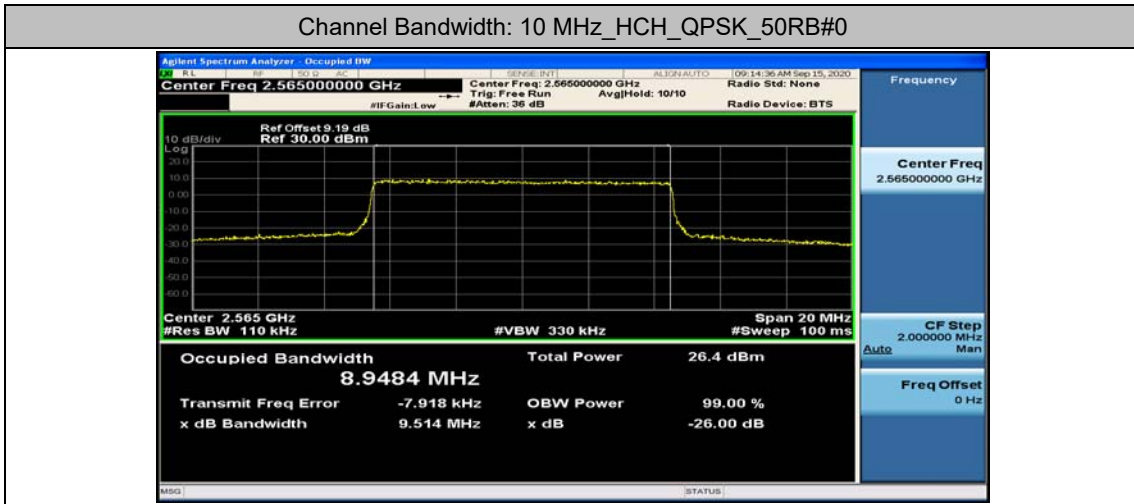

Test Graphs

Channel Bandwidth: 5 MHz

Channel Bandwidth: 10 MHz

Channel Bandwidth: 15 MHz

(Channel Bandwidth:15 MHz)_HCH_16QAM_75RB#0

Channel Bandwidth: 20 MHz

(Channel Bandwidth:20 MHz)_LCH_QPSK_100RB#0

(Channel Bandwidth:20 MHz)_MCH_QPSK_100RB#0