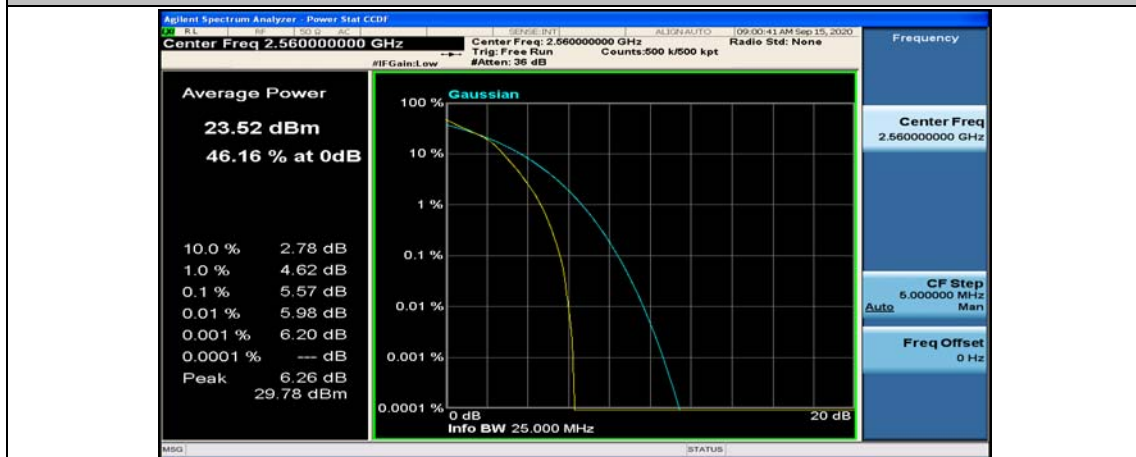

(Channel Bandwidth:20 MHz)_HCH_16QAM_1RB#49

(Channel Bandwidth:20 MHz)_HCH_16QAM_1RB#99

(Channel Bandwidth:20 MHz)_HCH_16QAM_50RB#0

(Channel Bandwidth:20 MHz)_HCH_16QAM_50RB#25

(Channel Bandwidth:20 MHz)_HCH_16QAM_50RB#50

(Channel Bandwidth:20 MHz)_HCH_16QAM_100RB#0

Appendix C: 26dB Bandwidth and Occupied Bandwidth

Test Result

Channel Bandwidth: 5 MHz

Channel Bandwidth: 5 MHz						
Modulation	Channel	RB Configuration		Occupied Bandwidth (MHz)	26dB Bandwidth (MHz)	Verdict
		Size	Offset			
QPSK	LCH	25	0	4.4614	4.833	PASS
	MCH	25	0	4.4685	4.834	PASS
	HCH	25	0	4.4775	4.882	PASS
16QAM	LCH	25	0	4.4727	4.800	PASS
	MCH	25	0	4.4640	4.831	PASS
	HCH	25	0	4.4759	4.862	PASS