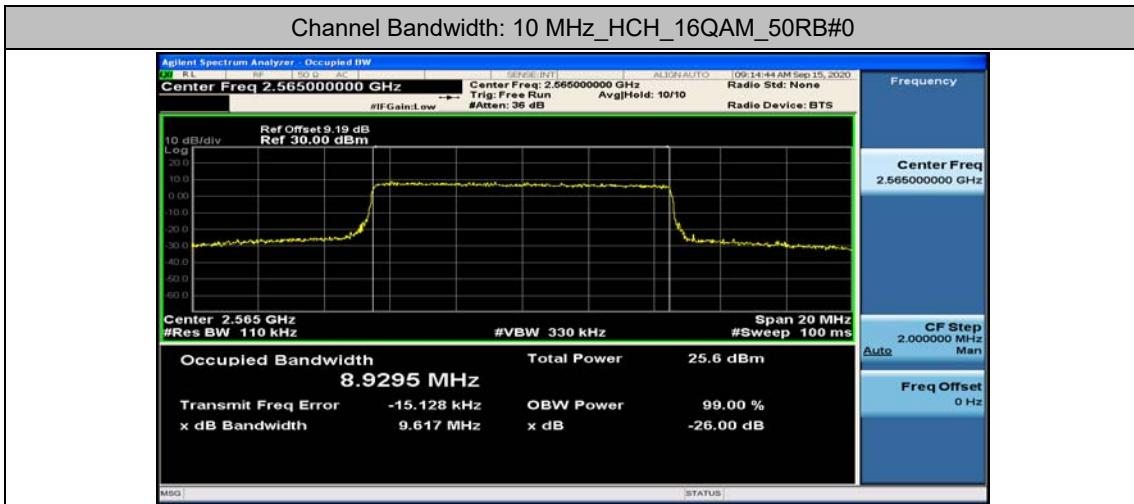

Channel Bandwidth: 20 MHz

Channel Bandwidth: 20 MHz						
Modulation	Channel	RB Configuration		Occupied Bandwidth (MHz)	26dB Bandwidth (MHz)	Verdict
		Size	Offset			
QPSK	LCH	100	0	17.878	18.78	PASS
	MCH	100	0	17.853	18.69	PASS
	HCH	100	0	17.859	18.80	PASS
16QAM	LCH	100	0	17.901	18.75	PASS
	MCH	100	0	17.866	18.88	PASS
	HCH	100	0	17.839	18.59	PASS

Test Graphs

Channel Bandwidth: 5 MHz

Channel Bandwidth: 10 MHz

Channel Bandwidth: 15 MHz

(Channel Bandwidth:15 MHz)_HCH_16QAM_75RB#0

Channel Bandwidth: 20 MHz

(Channel Bandwidth:20 MHz)_LCH_QPSK_100RB#0

(Channel Bandwidth:20 MHz)_MCH_QPSK_100RB#0