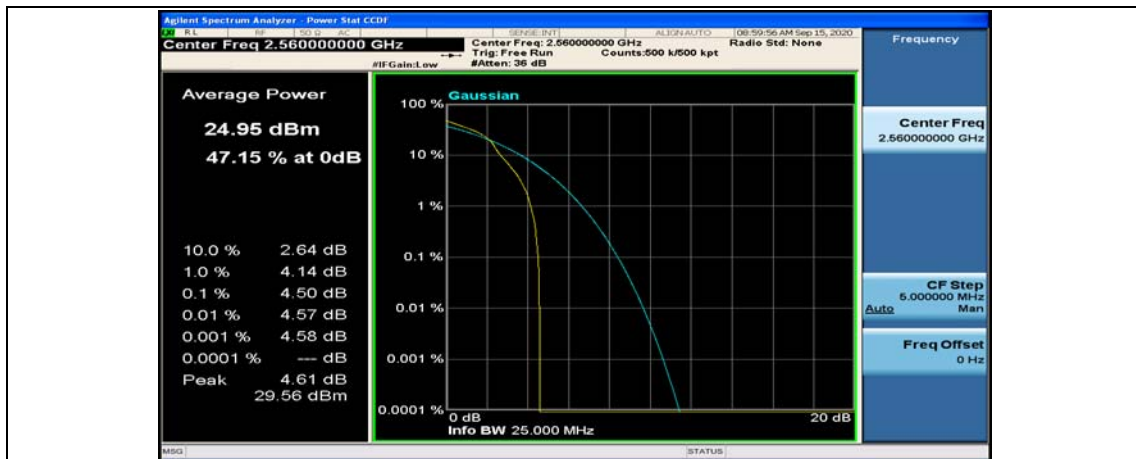

(Channel Bandwidth:20 MHz)_HCH_16QAM_1RB#49