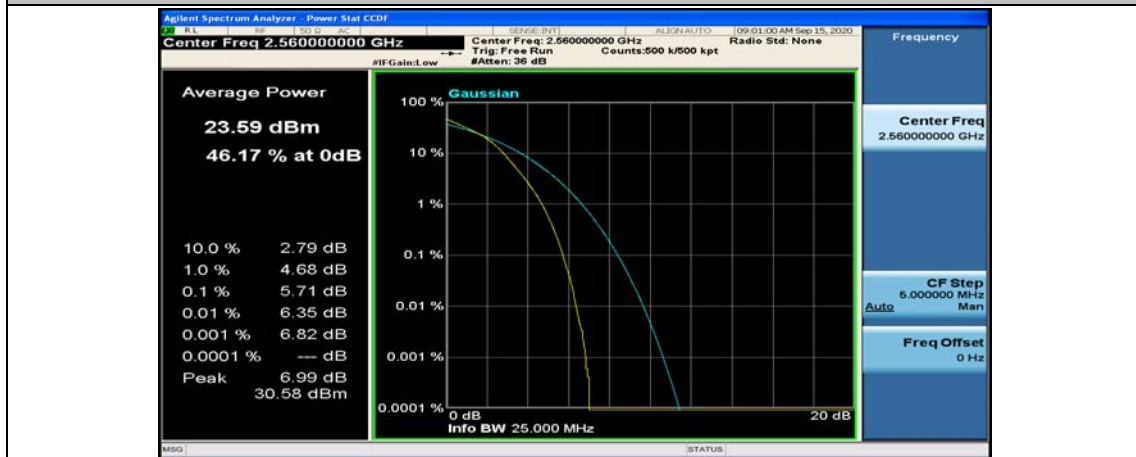

(Channel Bandwidth:20 MHz)_HCH_16QAM_100RB#0