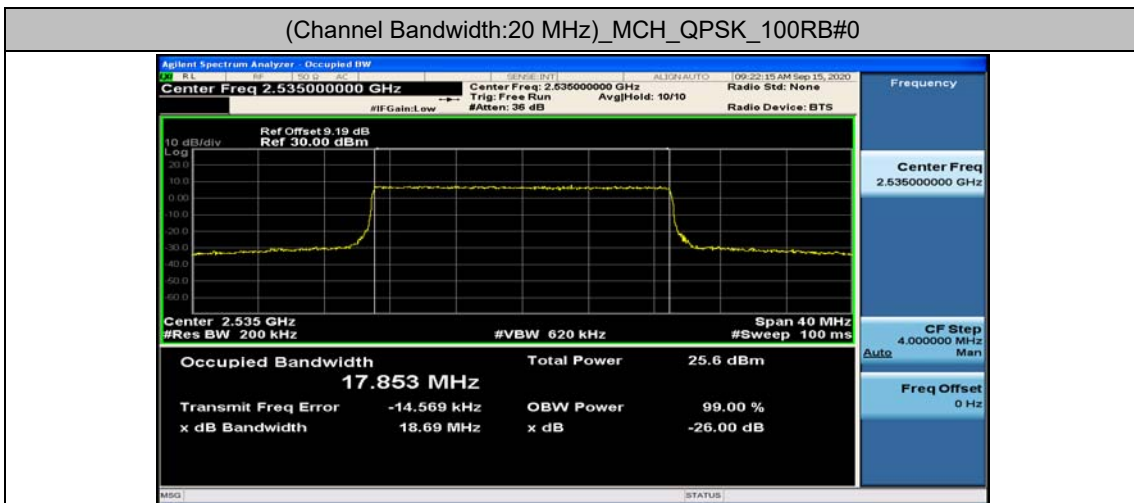

Test Graphs

Channel Bandwidth: 5 MHz

Channel Bandwidth: 10 MHz

Channel Bandwidth: 15 MHz

(Channel Bandwidth:15 MHz)_HCH_16QAM_75RB#0

Channel Bandwidth: 20 MHz

(Channel Bandwidth:20 MHz)_LCH_QPSK_100RB#0

(Channel Bandwidth:20 MHz)_MCH_QPSK_100RB#0