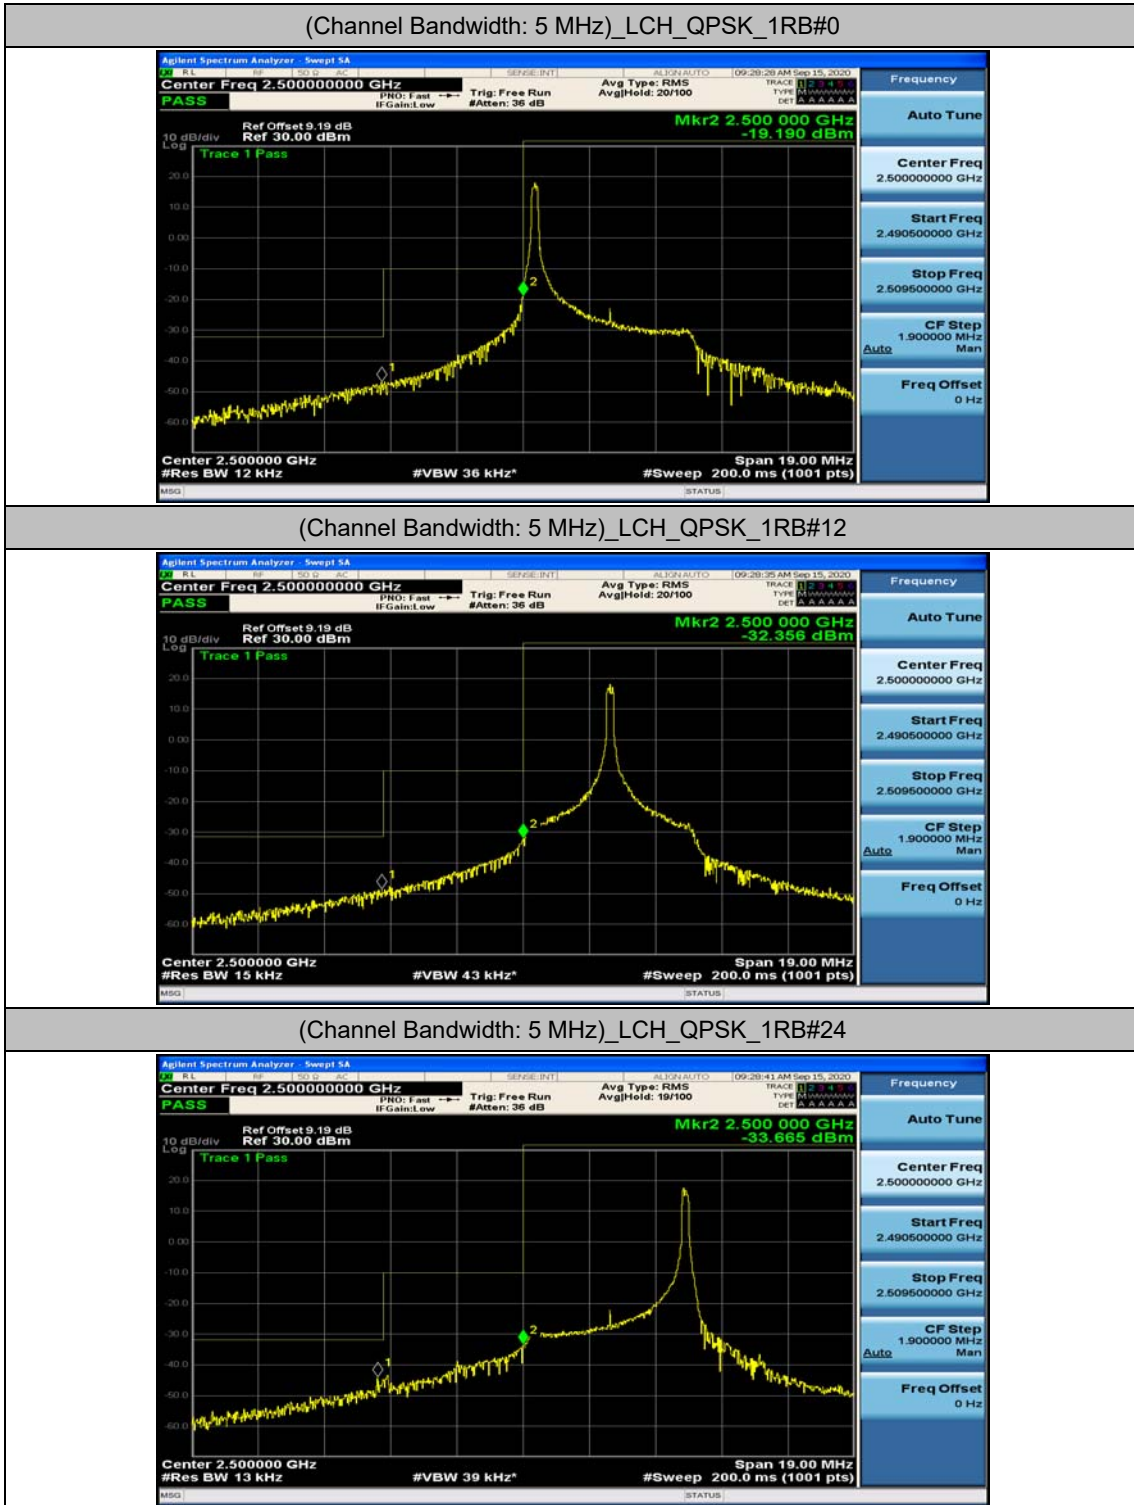

Test Graphs

Channel Bandwidth: 5 MHz

Channel Bandwidth: 10 MHz

Channel Bandwidth: 15 MHz

(Channel Bandwidth:15 MHz)_HCH_16QAM_75RB#0

Channel Bandwidth: 20 MHz

(Channel Bandwidth:20 MHz)_LCH_QPSK_100RB#0

(Channel Bandwidth:20 MHz)_MCH_QPSK_100RB#0

(Channel Bandwidth:20 MHz)_HCH_QPSK_100RB#0

(Channel Bandwidth:20 MHz)_LCH_16QAM_100RB#0

(Channel Bandwidth:20 MHz)_MCH_16QAM_100RB#0

Appendix D: Band Edge

Test Graphs

Channel Bandwidth: 5 MHz

(Channel Bandwidth: 5 MHz)_LCH_QPSK_12RB#0