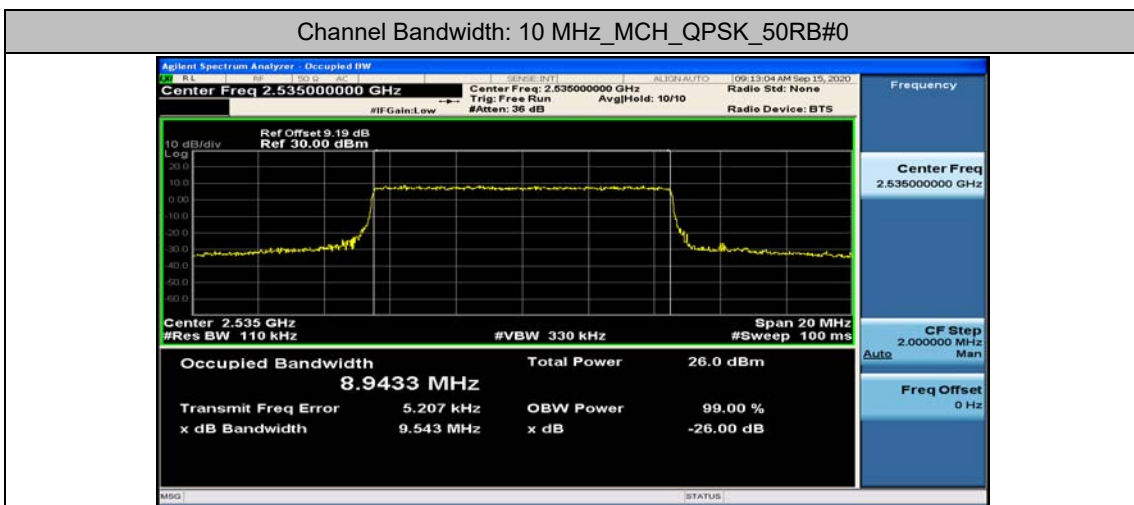

Test Graphs

Channel Bandwidth: 5 MHz

Channel Bandwidth: 10 MHz

Channel Bandwidth: 15 MHz

(Channel Bandwidth:15 MHz)_HCH_16QAM_75RB#0

Channel Bandwidth: 20 MHz

(Channel Bandwidth:20 MHz)_LCH_QPSK_100RB#0

(Channel Bandwidth:20 MHz)_MCH_QPSK_100RB#0