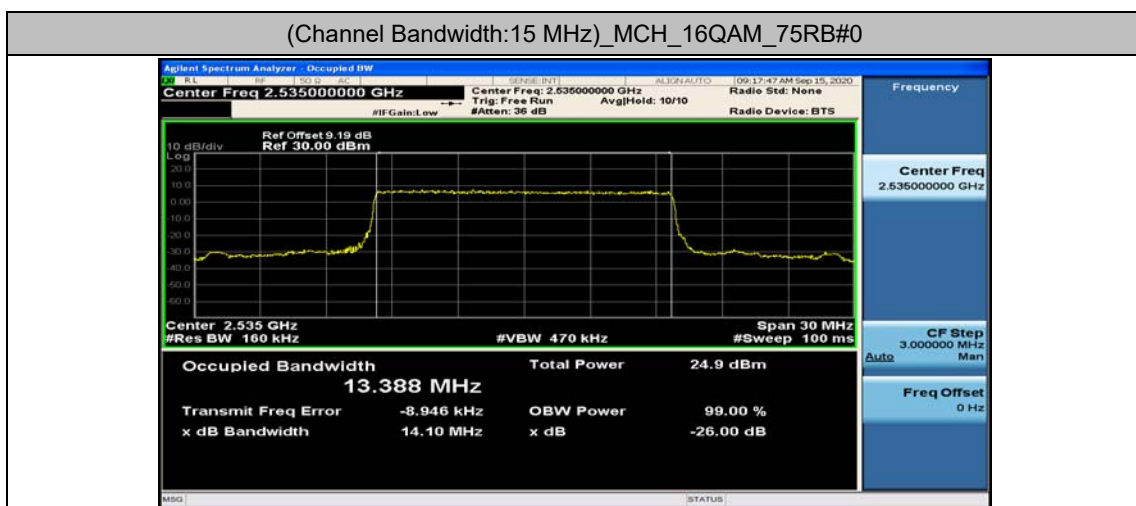

Test Graphs

Channel Bandwidth: 5 MHz

Channel Bandwidth: 10 MHz

Channel Bandwidth: 15 MHz

(Channel Bandwidth:15 MHz)_HCH_16QAM_75RB#0

Channel Bandwidth: 20 MHz

(Channel Bandwidth:20 MHz)_LCH_QPSK_100RB#0

(Channel Bandwidth:20 MHz)_MCH_QPSK_100RB#0