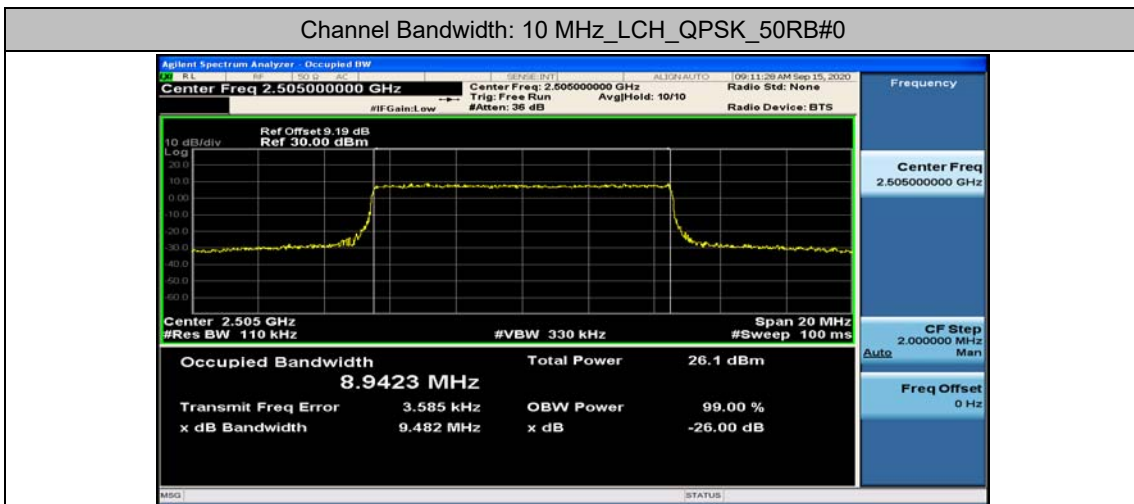

Test Graphs

Channel Bandwidth: 5 MHz

Channel Bandwidth: 10 MHz

Channel Bandwidth: 15 MHz

(Channel Bandwidth:15 MHz)_HCH_16QAM_75RB#0

Channel Bandwidth: 20 MHz

(Channel Bandwidth:20 MHz)_LCH_QPSK_100RB#0

(Channel Bandwidth:20 MHz)_MCH_QPSK_100RB#0