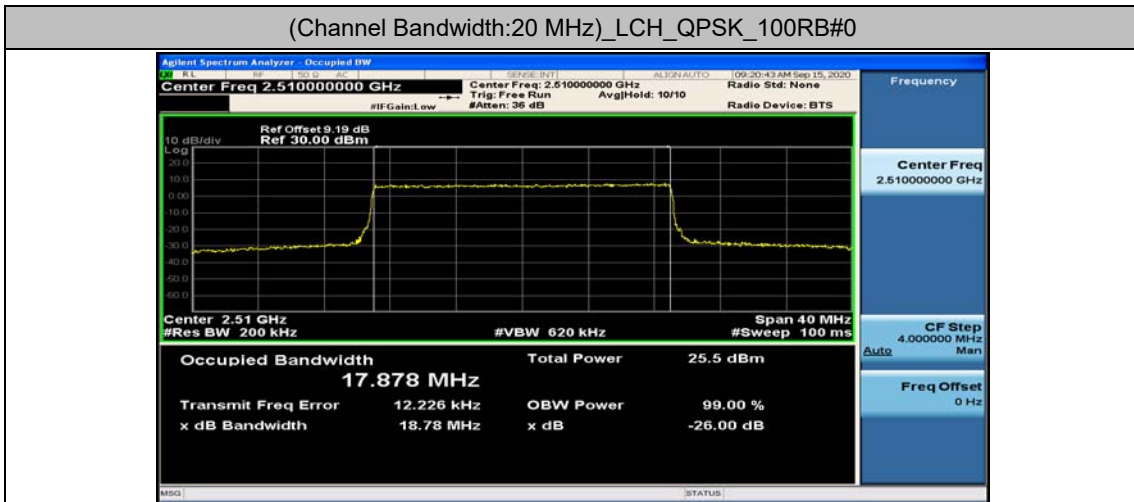

Test Graphs

Channel Bandwidth: 5 MHz

Channel Bandwidth: 10 MHz

Channel Bandwidth: 15 MHz

(Channel Bandwidth:15 MHz)_HCH_16QAM_75RB#0

Channel Bandwidth: 20 MHz

(Channel Bandwidth:20 MHz)_LCH_QPSK_100RB#0

(Channel Bandwidth:20 MHz)_MCH_QPSK_100RB#0