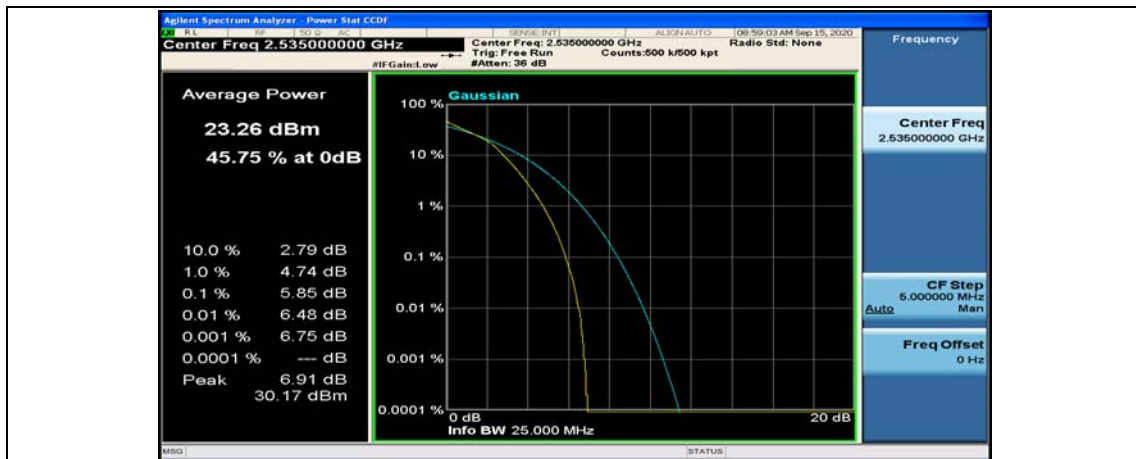

(Channel Bandwidth:20 MHz)_LCH_16QAM_50RB#50

(Channel Bandwidth:20 MHz)_LCH_16QAM_100RB#0

(Channel Bandwidth:20 MHz)_MCH_16QAM_1RB#0

(Channel Bandwidth:20 MHz)_MCH_16QAM_1RB#49

(Channel Bandwidth:20 MHz)_MCH_16QAM_1RB#99

(Channel Bandwidth:20 MHz)_MCH_16QAM_50RB#0

(Channel Bandwidth:20 MHz)_MCH_16QAM_50RB#25

(Channel Bandwidth:20 MHz)_MCH_16QAM_50RB#50

(Channel Bandwidth:20 MHz)_MCH_16QAM_100RB#0

(Channel Bandwidth:20 MHz)_HCH_16QAM_1RB#0