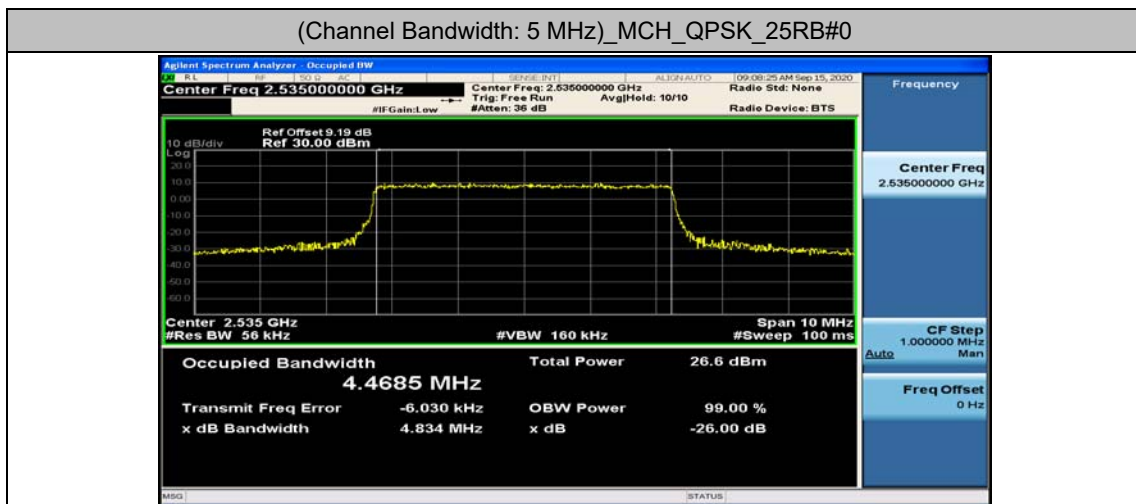

Channel Bandwidth: 20 MHz

Channel Bandwidth: 20 MHz						
Modulation	Channel	RB Configuration		Occupied Bandwidth (MHz)	26dB Bandwidth (MHz)	Verdict
		Size	Offset			
QPSK	LCH	100	0	17.878	18.78	PASS
	MCH	100	0	17.853	18.69	PASS
	HCH	100	0	17.859	18.80	PASS
16QAM	LCH	100	0	17.901	18.75	PASS
	MCH	100	0	17.866	18.88	PASS
	HCH	100	0	17.839	18.59	PASS

Test Graphs

Channel Bandwidth: 5 MHz