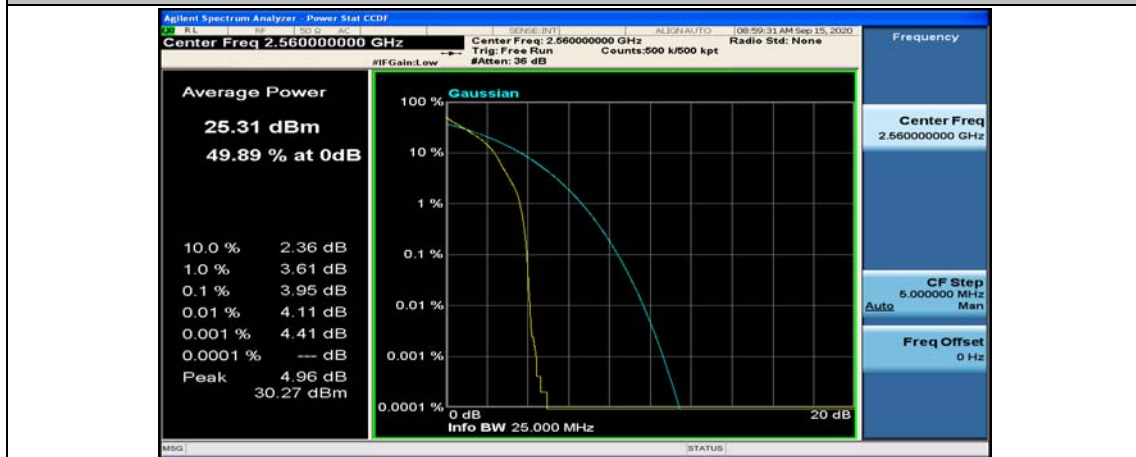

(Channel Bandwidth:20 MHz)_MCH_QPSK_1RB#0

(Channel Bandwidth:20 MHz)_MCH_QPSK_1RB#49

(Channel Bandwidth:20 MHz)_MCH_QPSK_1RB#99

(Channel Bandwidth:20 MHz)_MCH_QPSK_50RB#0

(Channel Bandwidth:20 MHz)_MCH_QPSK_50RB#25

(Channel Bandwidth:20 MHz)_MCH_QPSK_50RB#50

(Channel Bandwidth:20 MHz)_MCH_QPSK_100RB#0

(Channel Bandwidth:20 MHz)_HCH_QPSK_1RB#0

(Channel Bandwidth:20 MHz)_HCH_QPSK_1RB#49

(Channel Bandwidth:20 MHz)_HCH_QPSK_1RB#99