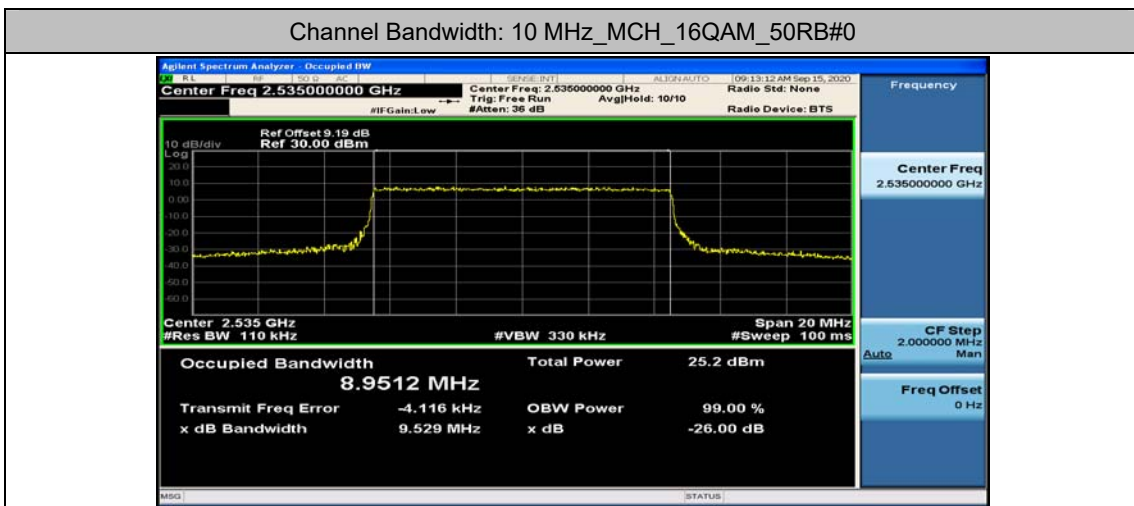

Test Graphs

Channel Bandwidth: 5 MHz

Channel Bandwidth: 10 MHz

Channel Bandwidth: 15 MHz

(Channel Bandwidth:15 MHz)_HCH_16QAM_75RB#0

Channel Bandwidth: 20 MHz

(Channel Bandwidth:20 MHz)_LCH_QPSK_100RB#0

(Channel Bandwidth:20 MHz)_MCH_QPSK_100RB#0