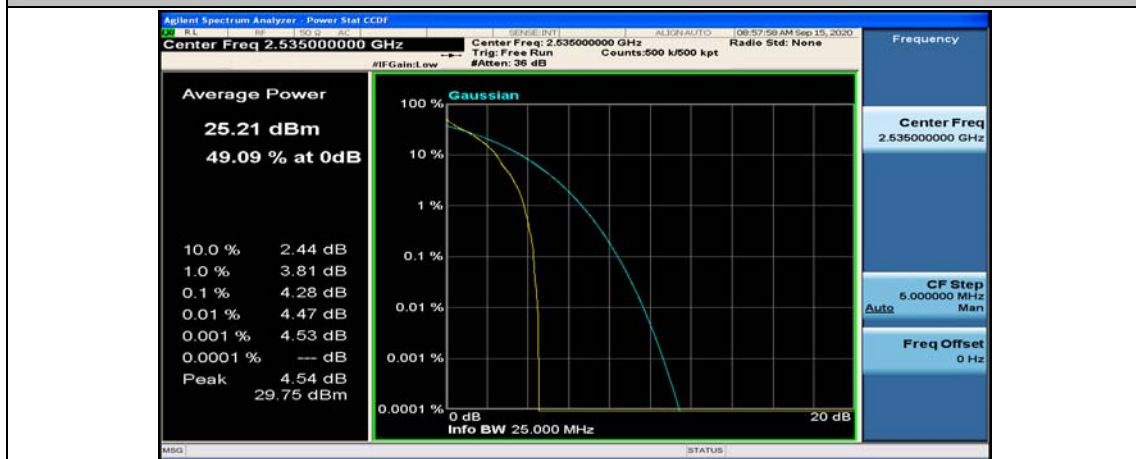

(Channel Bandwidth:20 MHz)_MCH_QPSK_1RB#0

(Channel Bandwidth:20 MHz)_MCH_QPSK_1RB#49

(Channel Bandwidth:20 MHz)_MCH_QPSK_1RB#99

(Channel Bandwidth:20 MHz)_MCH_QPSK_50RB#0

(Channel Bandwidth:20 MHz)_MCH_QPSK_50RB#25

(Channel Bandwidth:20 MHz)_MCH_QPSK_50RB#50

(Channel Bandwidth:20 MHz)_MCH_QPSK_100RB#0

(Channel Bandwidth:20 MHz)_HCH_QPSK_1RB#0

(Channel Bandwidth:20 MHz)_HCH_QPSK_1RB#49

(Channel Bandwidth:20 MHz)_HCH_QPSK_1RB#99