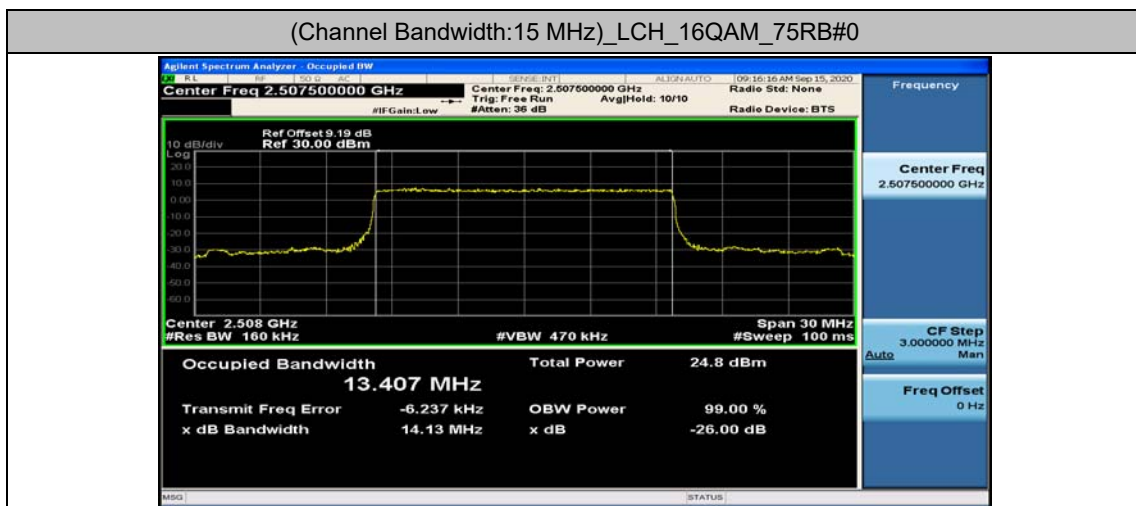

Test Graphs

Channel Bandwidth: 5 MHz

Channel Bandwidth: 10 MHz

Channel Bandwidth: 15 MHz

(Channel Bandwidth:15 MHz)_HCH_16QAM_75RB#0

Channel Bandwidth: 20 MHz

(Channel Bandwidth:20 MHz)_LCH_QPSK_100RB#0

(Channel Bandwidth:20 MHz)_MCH_QPSK_100RB#0