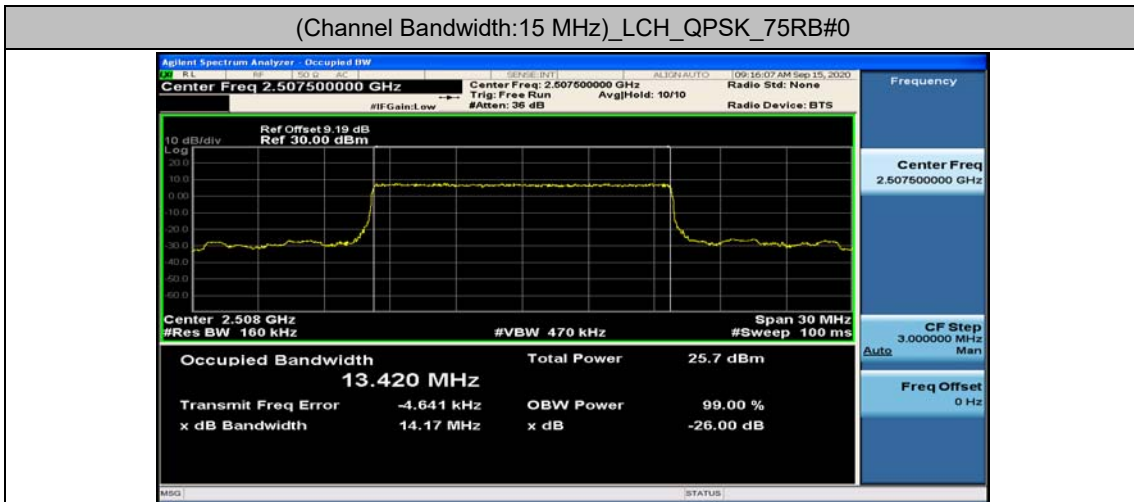

Test Graphs

Channel Bandwidth: 5 MHz

Channel Bandwidth: 10 MHz

Channel Bandwidth: 15 MHz

(Channel Bandwidth:15 MHz)_HCH_16QAM_75RB#0

Channel Bandwidth: 20 MHz

(Channel Bandwidth:20 MHz)_LCH_QPSK_100RB#0

(Channel Bandwidth:20 MHz)_MCH_QPSK_100RB#0