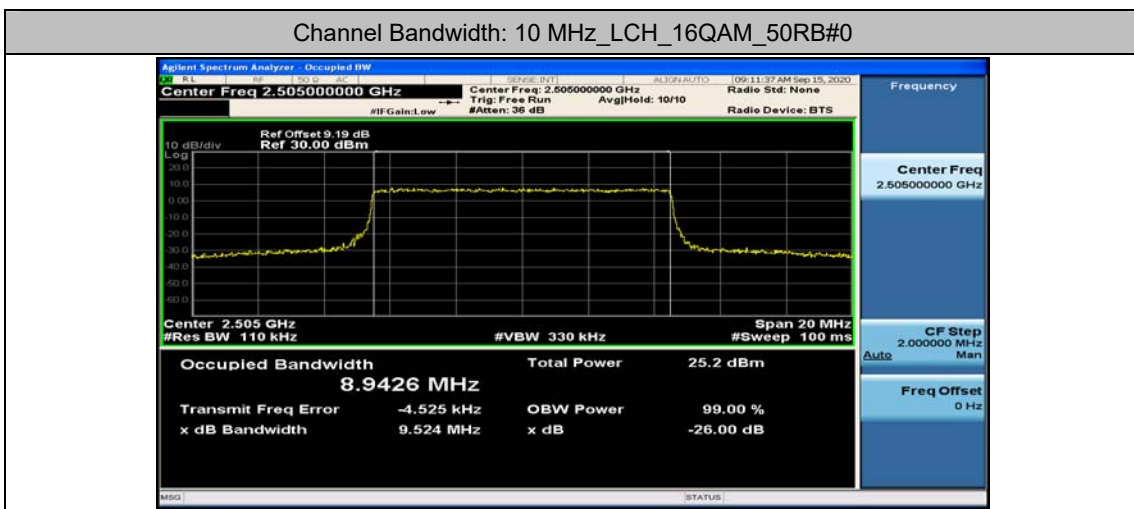

Test Graphs

Channel Bandwidth: 5 MHz

Channel Bandwidth: 10 MHz

Channel Bandwidth: 15 MHz

(Channel Bandwidth:15 MHz)_HCH_16QAM_75RB#0

Channel Bandwidth: 20 MHz

(Channel Bandwidth:20 MHz)_LCH_QPSK_100RB#0

(Channel Bandwidth:20 MHz)_MCH_QPSK_100RB#0