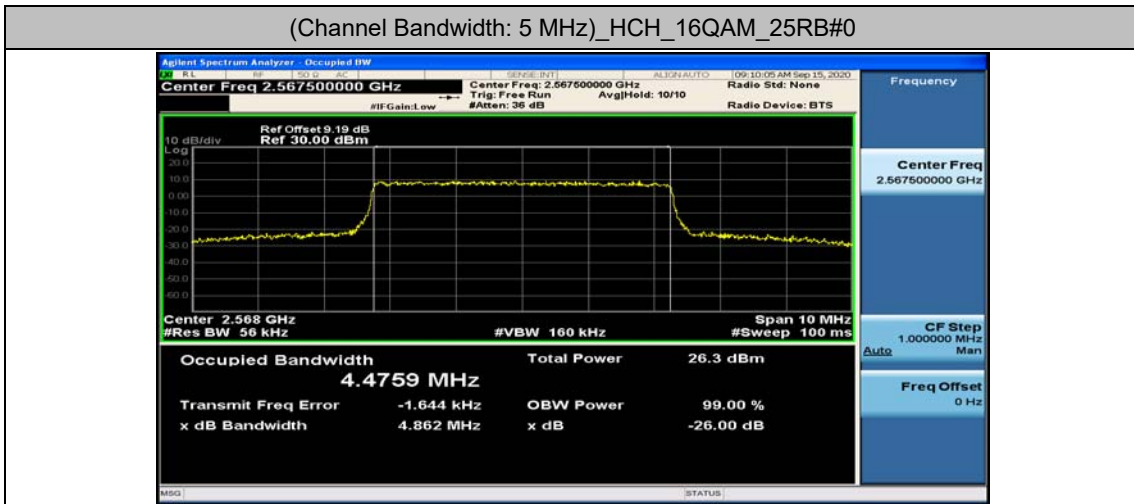

Channel Bandwidth: 10 MHz