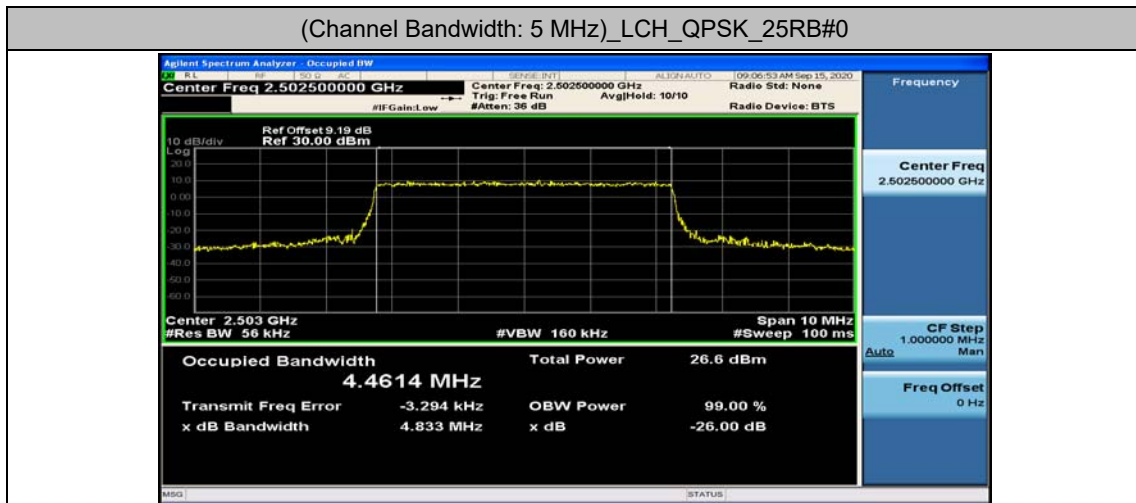

Channel Bandwidth: 20 MHz

Channel Bandwidth: 20 MHz						
Modulation	Channel	RB Configuration		Occupied Bandwidth (MHz)	26dB Bandwidth (MHz)	Verdict
		Size	Offset			
QPSK	LCH	100	0	17.878	18.78	PASS
	MCH	100	0	17.853	18.69	PASS
	HCH	100	0	17.859	18.80	PASS
16QAM	LCH	100	0	17.901	18.75	PASS
	MCH	100	0	17.866	18.88	PASS
	HCH	100	0	17.839	18.59	PASS

Test Graphs

Channel Bandwidth: 5 MHz