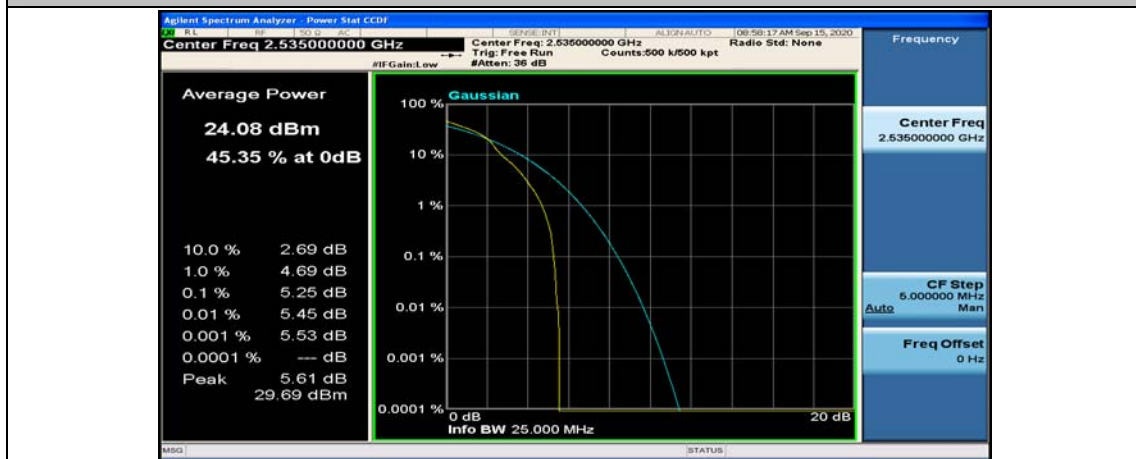

(Channel Bandwidth:20 MHz)_LCH_16QAM_50RB#50

(Channel Bandwidth:20 MHz)_LCH_16QAM_100RB#0

(Channel Bandwidth:20 MHz)_MCH_16QAM_1RB#0

(Channel Bandwidth:20 MHz)_MCH_16QAM_1RB#49

(Channel Bandwidth:20 MHz)_MCH_16QAM_1RB#99

(Channel Bandwidth:20 MHz)_MCH_16QAM_50RB#0

(Channel Bandwidth:20 MHz)_MCH_16QAM_50RB#25

(Channel Bandwidth:20 MHz)_MCH_16QAM_50RB#50

(Channel Bandwidth:20 MHz)_MCH_16QAM_100RB#0

(Channel Bandwidth:20 MHz)_HCH_16QAM_1RB#0