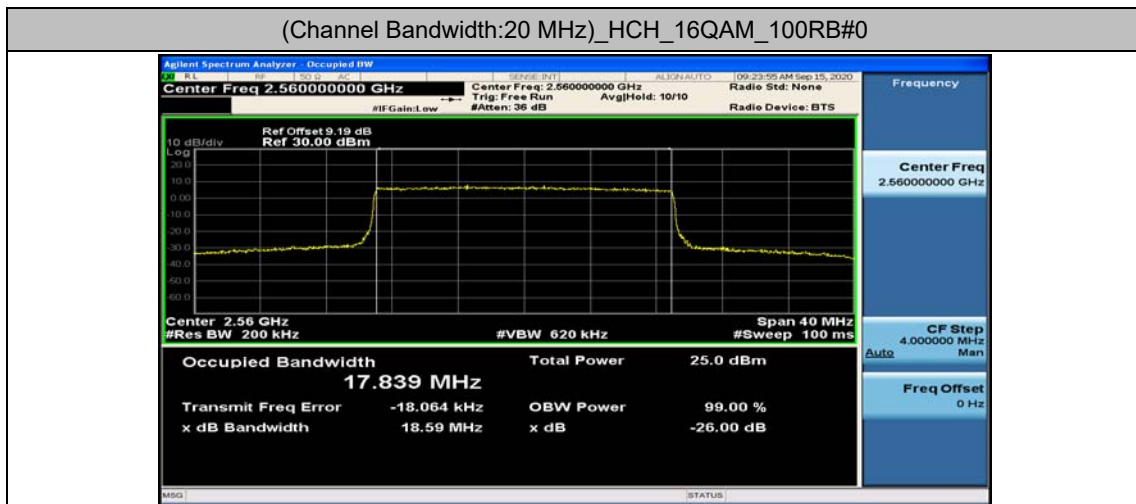

(Channel Bandwidth:20 MHz)_HCH_QPSK_100RB#0

(Channel Bandwidth:20 MHz)_LCH_16QAM_100RB#0

(Channel Bandwidth:20 MHz)_MCH_16QAM_100RB#0

Appendix D: Band Edge

Test Graphs

Channel Bandwidth: 5 MHz

(Channel Bandwidth: 5 MHz)_LCH_QPSK_12RB#0