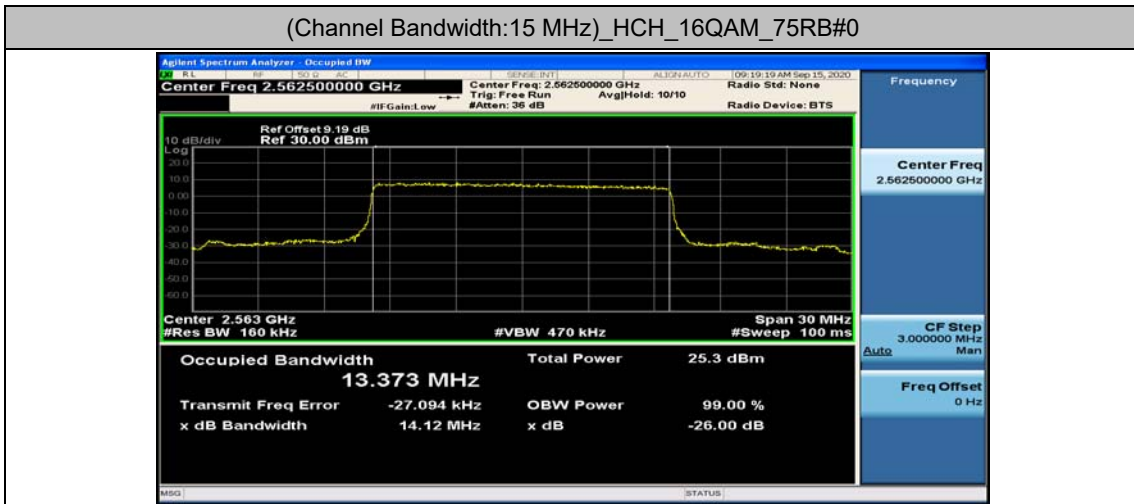

Channel Bandwidth: 20 MHz

Channel Bandwidth: 20 MHz						
Modulation	Channel	RB Configuration		Occupied Bandwidth (MHz)	26dB Bandwidth (MHz)	Verdict
		Size	Offset			
QPSK	LCH	100	0	17.878	18.78	PASS
	MCH	100	0	17.853	18.69	PASS
	HCH	100	0	17.859	18.80	PASS
16QAM	LCH	100	0	17.901	18.75	PASS
	MCH	100	0	17.866	18.88	PASS
	HCH	100	0	17.839	18.59	PASS

Test Graphs

Channel Bandwidth: 5 MHz

Channel Bandwidth: 10 MHz

Channel Bandwidth: 15 MHz

(Channel Bandwidth:15 MHz)_HCH_16QAM_75RB#0

Channel Bandwidth: 20 MHz

(Channel Bandwidth:20 MHz)_LCH_QPSK_100RB#0

(Channel Bandwidth:20 MHz)_MCH_QPSK_100RB#0