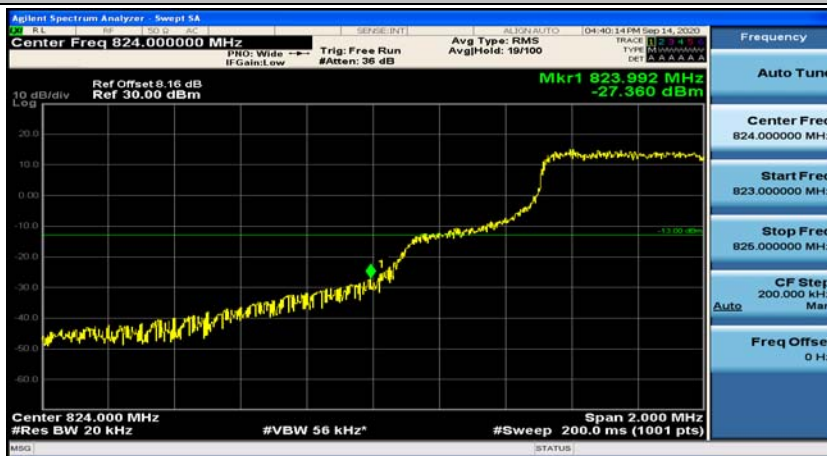

Channel Bandwidth: 10 MHz

Appendix D: Band Edge

Test Graphs

Channel Bandwidth: 1.4 MHz

(Channel Bandwidth: 1.4 MHz)_LCH_QPSK_3RB#0

(Channel Bandwidth: 1.4 MHz)_LCH_QPSK_3RB#2

(Channel Bandwidth: 1.4 MHz)_LCH_QPSK_3RB#3