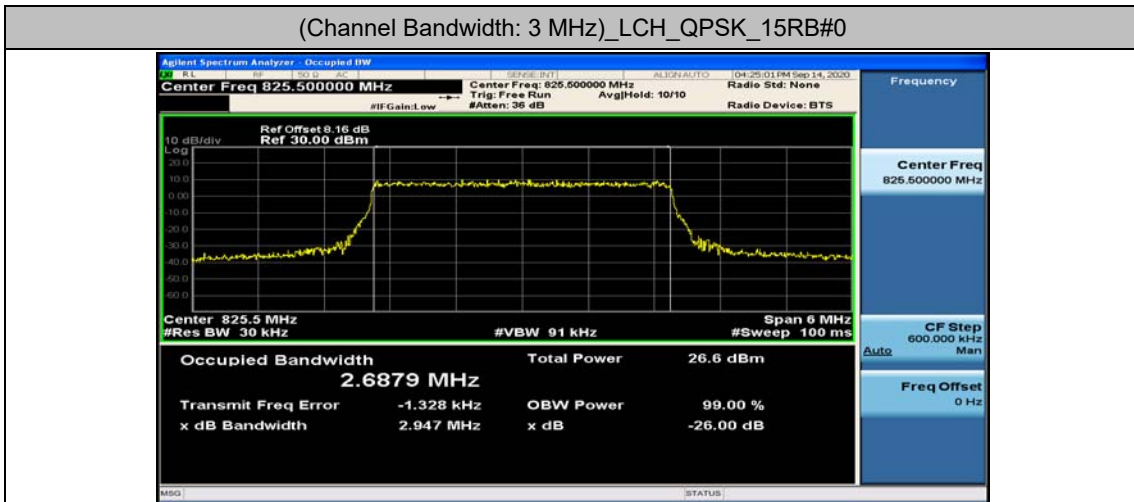

Test Graphs

Channel Bandwidth: 1.4 MHz

(Channel Bandwidth: 1.4 MHz)_HCH_QPSK_6RB#0

(Channel Bandwidth: 1.4 MHz)_LCH_16QAM_6RB#0

(Channel Bandwidth: 1.4 MHz)_MCH_16QAM_6RB#0

Channel Bandwidth: 3 MHz

(Channel Bandwidth: 3 MHz)_HCH_QPSK_15RB#0