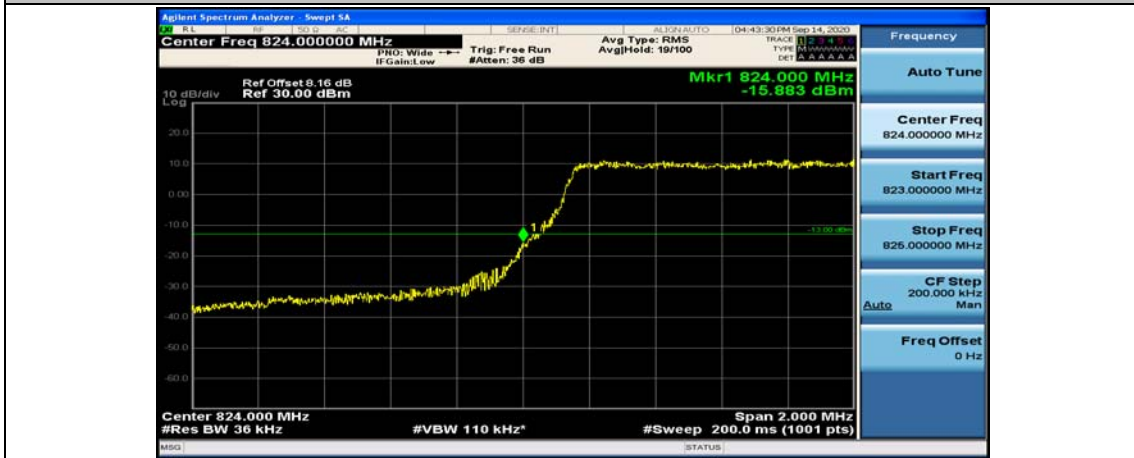

(Channel Bandwidth: 1.4 MHz)_HCH_16QAM_3RB#3

(Channel Bandwidth: 1.4 MHz)_HCH_16QAM_6RB#0

Channel Bandwidth: 3 MHz

(Channel Bandwidth: 3 MHz)_LCH_QPSK_1RB#14

(Channel Bandwidth: 3 MHz)_LCH_QPSK_8RB#0

(Channel Bandwidth: 3 MHz)_LCH_QPSK_8RB#4