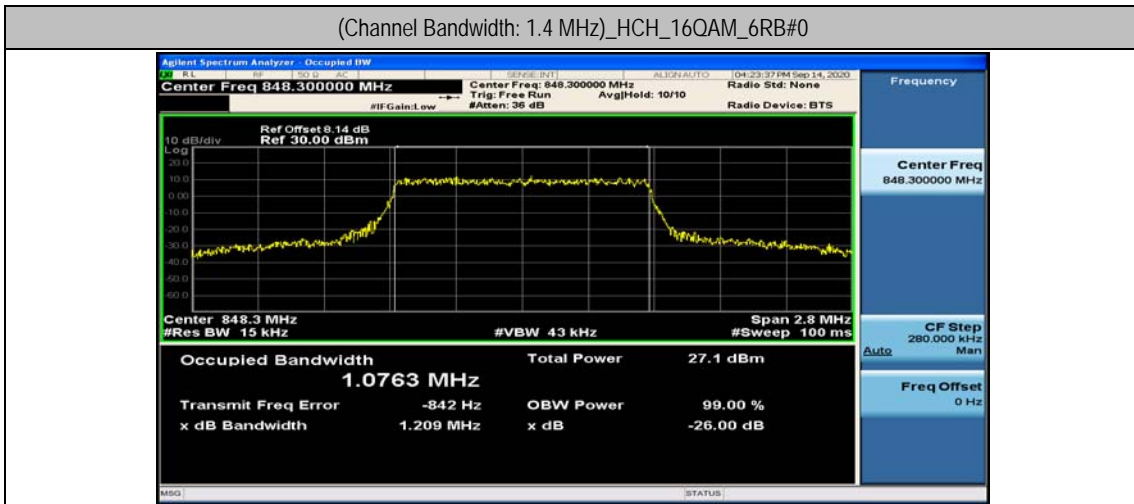

Channel Bandwidth: 10 MHz

Channel Bandwidth: 10 MHz						
Modulation	Channel	RB Configuration		Occupied Bandwidth (MHz)	26dB Bandwidth (MHz)	Verdict
		Size	Offset			
QPSK	LCH	50	0	8.9312	9.600	PASS
	MCH	50	0	8.9356	9.505	PASS
	HCH	50	0	8.9434	9.468	PASS
16QAM	LCH	50	0	8.9380	9.489	PASS
	MCH	50	0	8.9333	9.548	PASS
	HCH	50	0	8.9308	9.535	PASS

Test Graphs

Channel Bandwidth: 1.4 MHz

(Channel Bandwidth: 1.4 MHz)_HCH_QPSK_6RB#0

(Channel Bandwidth: 1.4 MHz)_LCH_16QAM_6RB#0

(Channel Bandwidth: 1.4 MHz)_MCH_16QAM_6RB#0

Channel Bandwidth: 3 MHz

(Channel Bandwidth: 3 MHz)_HCH_QPSK_15RB#0