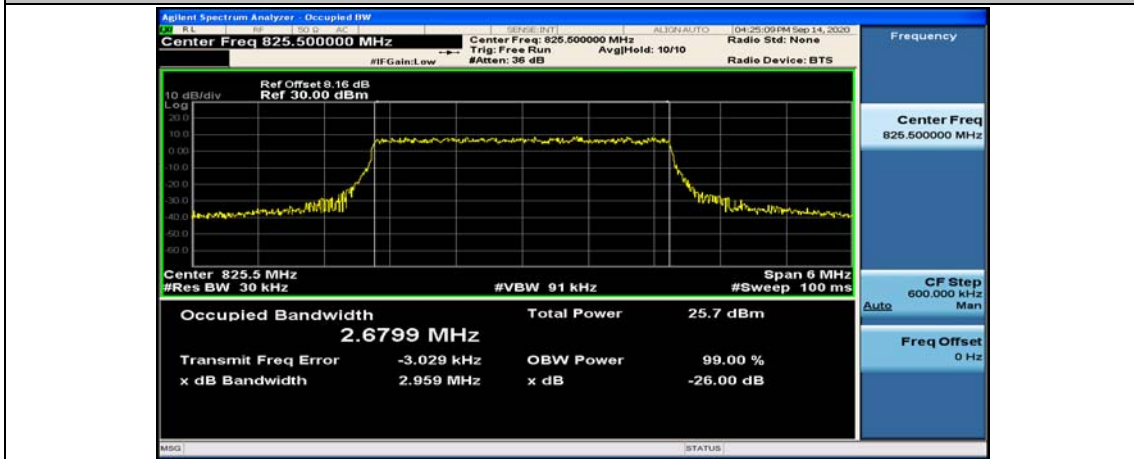

(Channel Bandwidth: 3 MHz)_MCH_16QAM_15RB#0

(Channel Bandwidth: 3 MHz)_LCH_16QAM_15RB#0