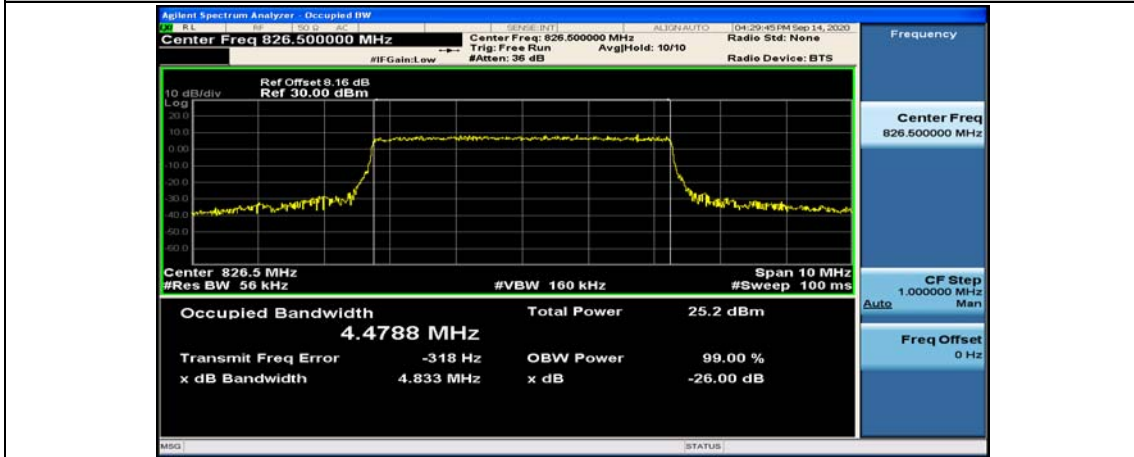

(Channel Bandwidth: 3 MHz)_LCH_16QAM_15RB#0

(Channel Bandwidth: 3 MHz)_MCH_16QAM_15RB#0

Channel Bandwidth: 5 MHz

(Channel Bandwidth: 5 MHz)_HCH_QPSK_25RB#0

(Channel Bandwidth: 5 MHz)_LCH_16QAM_25RB#0

(Channel Bandwidth: 5 MHz)_MCH_16QAM_25RB#0