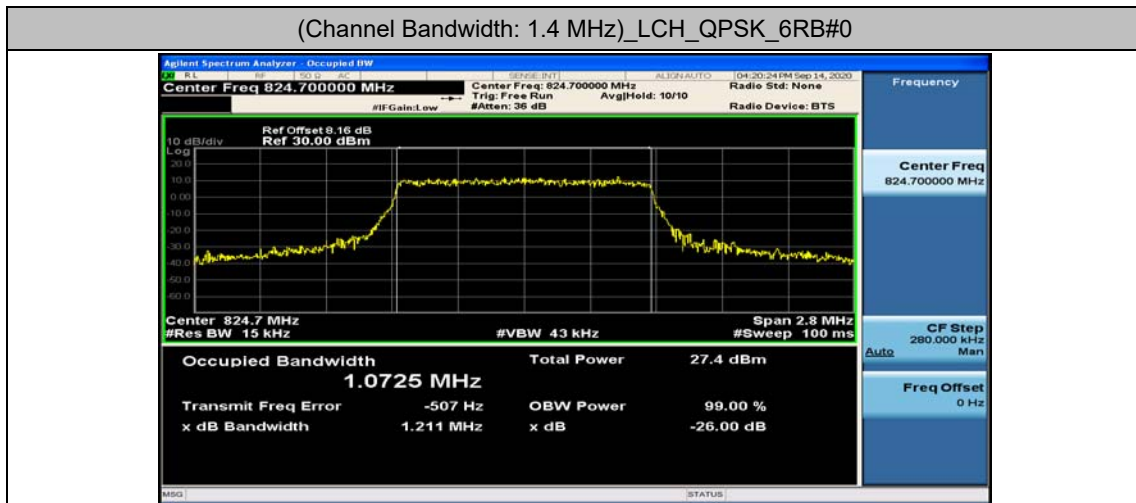

Channel Bandwidth: 10 MHz

Channel Bandwidth: 10 MHz						
Modulation	Channel	RB Configuration		Occupied Bandwidth (MHz)	26dB Bandwidth (MHz)	Verdict
		Size	Offset			
QPSK	LCH	50	0	8.9312	9.600	PASS
	MCH	50	0	8.9356	9.505	PASS
	HCH	50	0	8.9434	9.468	PASS
16QAM	LCH	50	0	8.9380	9.489	PASS
	MCH	50	0	8.9333	9.548	PASS
	HCH	50	0	8.9308	9.535	PASS

Test Graphs

Channel Bandwidth: 1.4 MHz