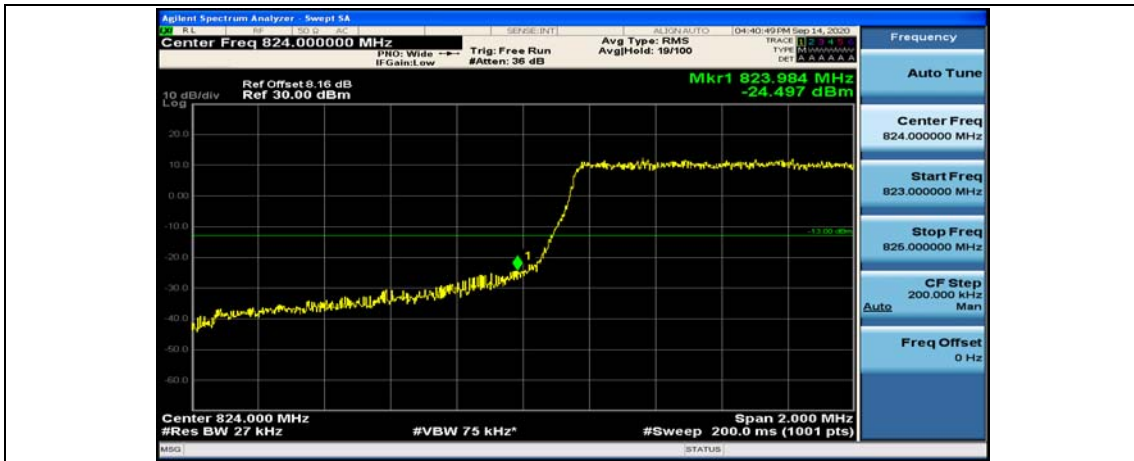

(Channel Bandwidth: 1.4 MHz)_LCH_QPSK_6RB#0