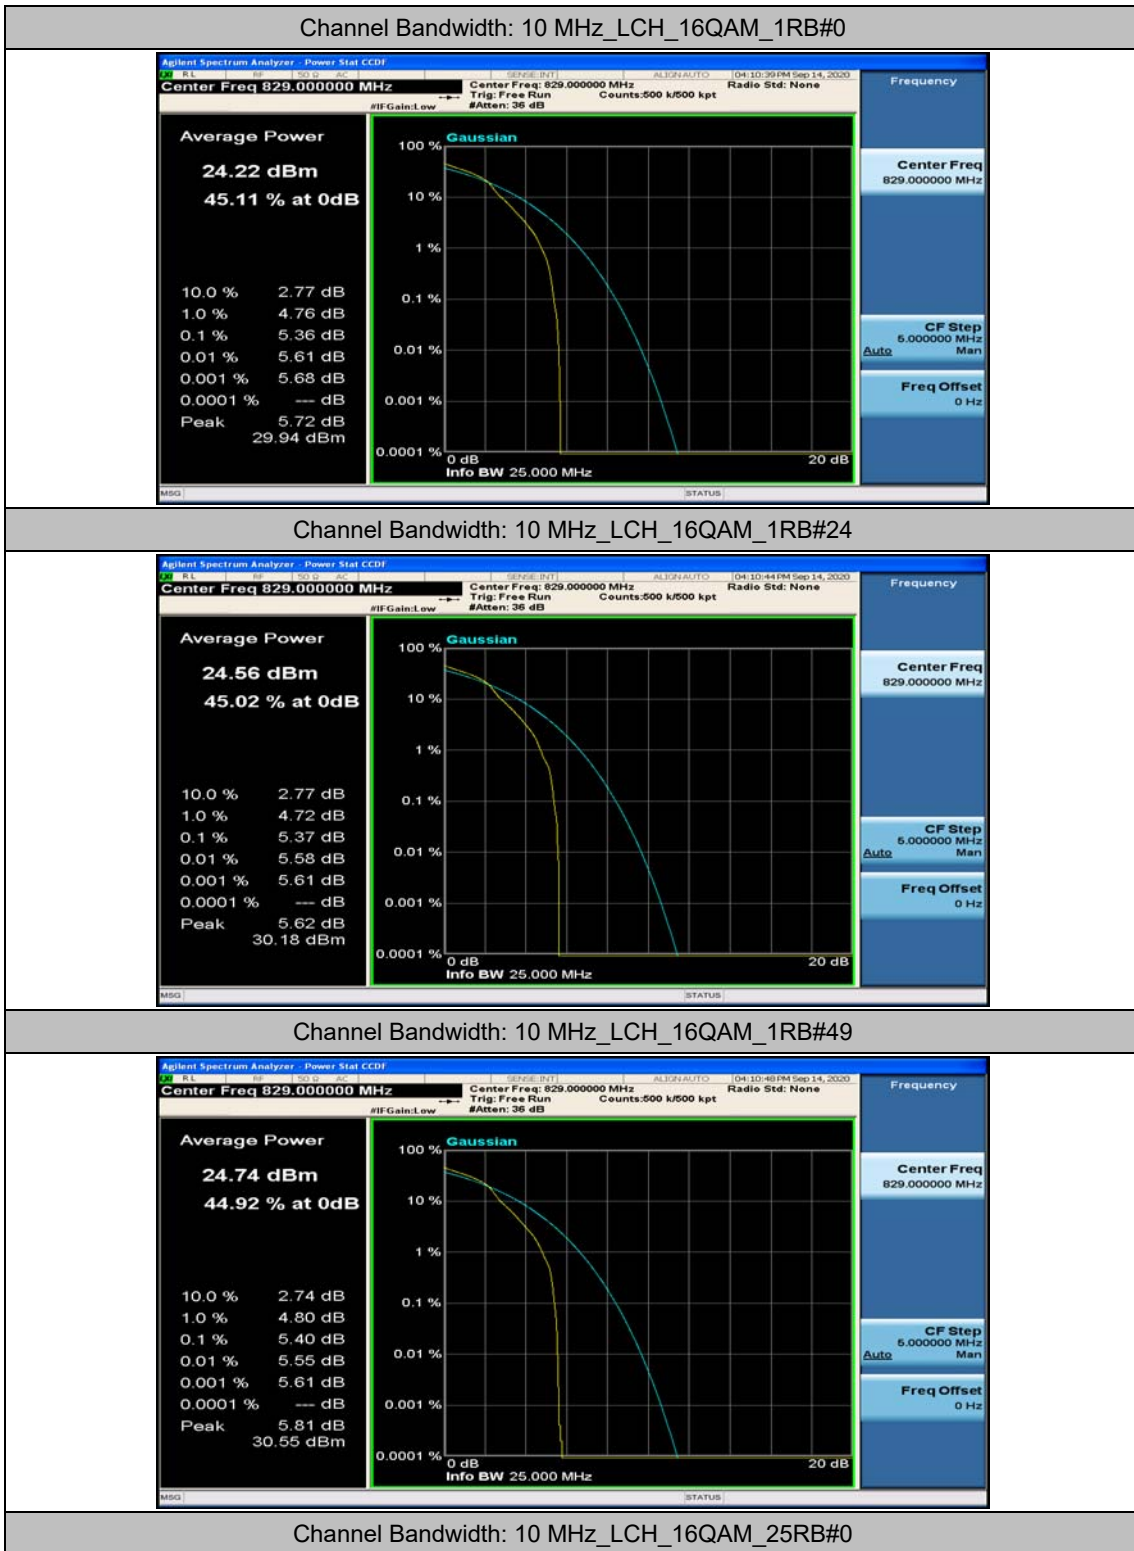

Channel Bandwidth: 10 MHz_MCH_QPSK_1RB#0

Channel Bandwidth: 10 MHz_MCH_QPSK_1RB#24

Channel Bandwidth: 10 MHz_MCH_QPSK_1RB#49

Channel Bandwidth: 10 MHz_MCH_16QAM_1RB#0

Channel Bandwidth: 10 MHz_MCH_16QAM_1RB#24

Channel Bandwidth: 10 MHz_MCH_16QAM_1RB#49

Appendix C: 26dB Bandwidth and Occupied Bandwidth

Test Result

Channel Bandwidth: 1.4 MHz

Channel Bandwidth: 1.4 MHz						
Modulation	Channel	RB Configuration		Occupied Bandwidth (MHz)	26dB Bandwidth (MHz)	Verdict
		Size	Offset			
QPSK	LCH	6	0	1.0725	1.211	PASS
	MCH	6	0	1.0781	1.204	PASS
	HCH	6	0	1.0791	1.213	PASS
16QAM	LCH	6	0	1.0798	1.212	PASS
	MCH	6	0	1.0771	1.223	PASS
	HCH	6	0	1.0763	1.209	PASS