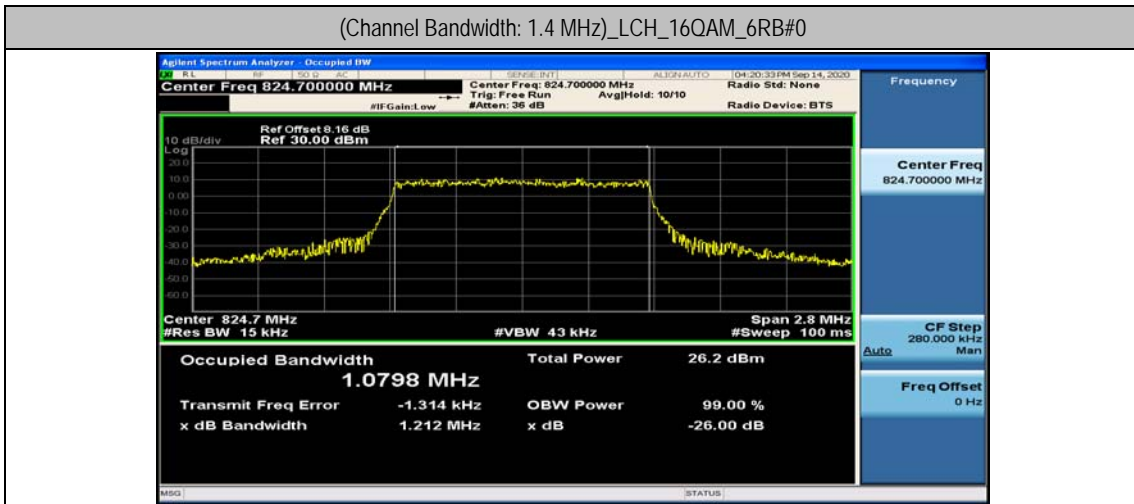

Test Graphs

Channel Bandwidth: 1.4 MHz

(Channel Bandwidth: 1.4 MHz)_HCH_QPSK_6RB#0

(Channel Bandwidth: 1.4 MHz)_LCH_16QAM_6RB#0

(Channel Bandwidth: 1.4 MHz)_MCH_16QAM_6RB#0

Channel Bandwidth: 3 MHz

(Channel Bandwidth: 3 MHz)_HCH_QPSK_15RB#0