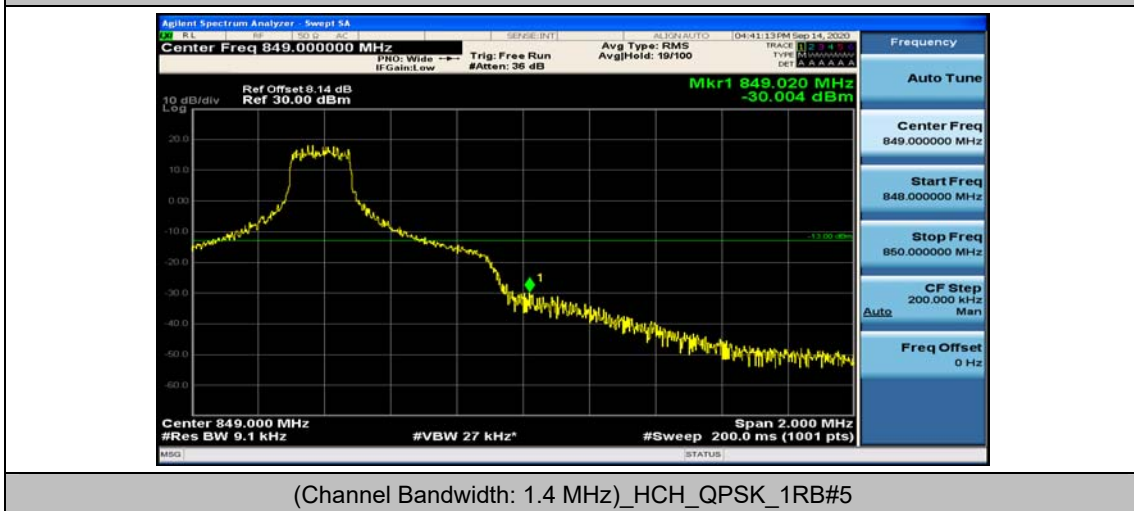

(Channel Bandwidth: 1.4 MHz)_HCH_QPSK_1RB#3

(Channel Bandwidth: 1.4 MHz)_HCH_QPSK_1RB#5