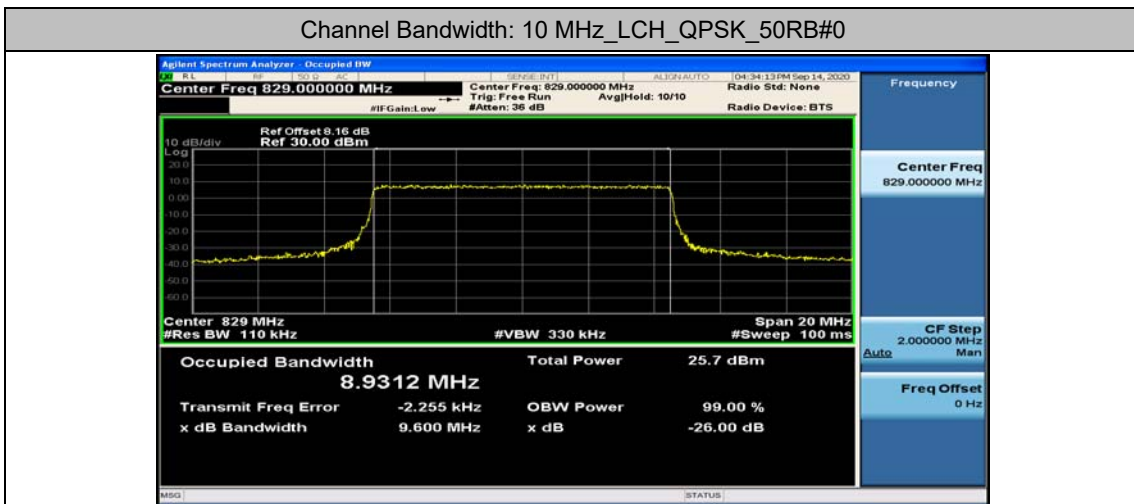

Channel Bandwidth: 10 MHz