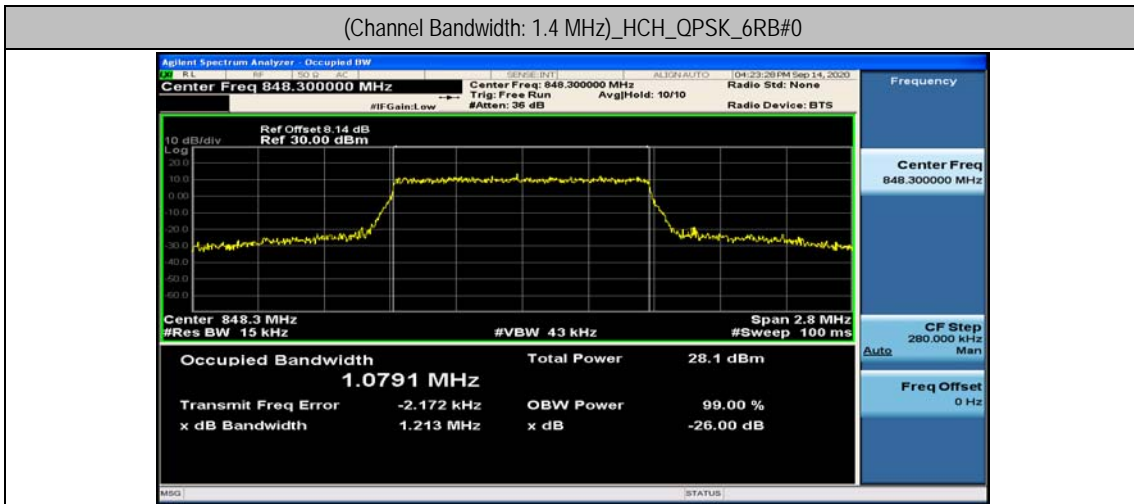

(Channel Bandwidth: 1.4 MHz)_HCH_QPSK_6RB#0