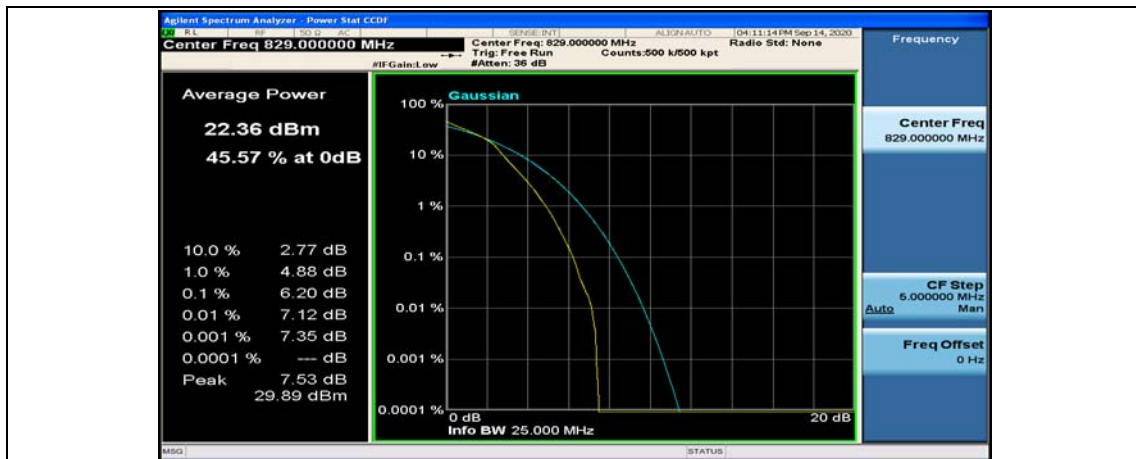

Channel Bandwidth: 10 MHz_MCH_QPSK_1RB#0

Channel Bandwidth: 10 MHz_MCH_QPSK_1RB#24

Channel Bandwidth: 10 MHz_MCH_QPSK_1RB#49

Channel Bandwidth: 10 MHz_MCH_16QAM_1RB#0

Channel Bandwidth: 10 MHz_MCH_16QAM_1RB#24

Channel Bandwidth: 10 MHz_MCH_16QAM_1RB#49

Appendix C: 26dB Bandwidth and Occupied Bandwidth

Test Result

Channel Bandwidth: 1.4 MHz

Channel Bandwidth: 1.4 MHz						
Modulation	Channel	RB Configuration		Occupied Bandwidth (MHz)	26dB Bandwidth (MHz)	Verdict
		Size	Offset			
QPSK	LCH	6	0	1.0725	1.211	PASS
	MCH	6	0	1.0781	1.204	PASS
	HCH	6	0	1.0791	1.213	PASS
16QAM	LCH	6	0	1.0798	1.212	PASS
	MCH	6	0	1.0771	1.223	PASS
	HCH	6	0	1.0763	1.209	PASS