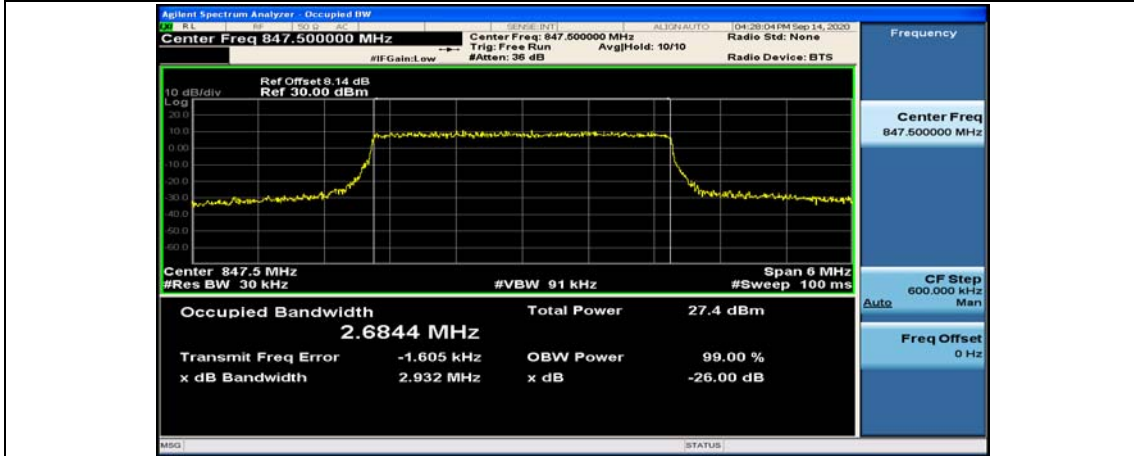

Test Graphs

Channel Bandwidth: 1.4 MHz

(Channel Bandwidth: 1.4 MHz)_HCH_QPSK_6RB#0

(Channel Bandwidth: 1.4 MHz)_LCH_16QAM_6RB#0

(Channel Bandwidth: 1.4 MHz)_MCH_16QAM_6RB#0

Channel Bandwidth: 3 MHz

(Channel Bandwidth: 3 MHz)_HCH_QPSK_15RB#0