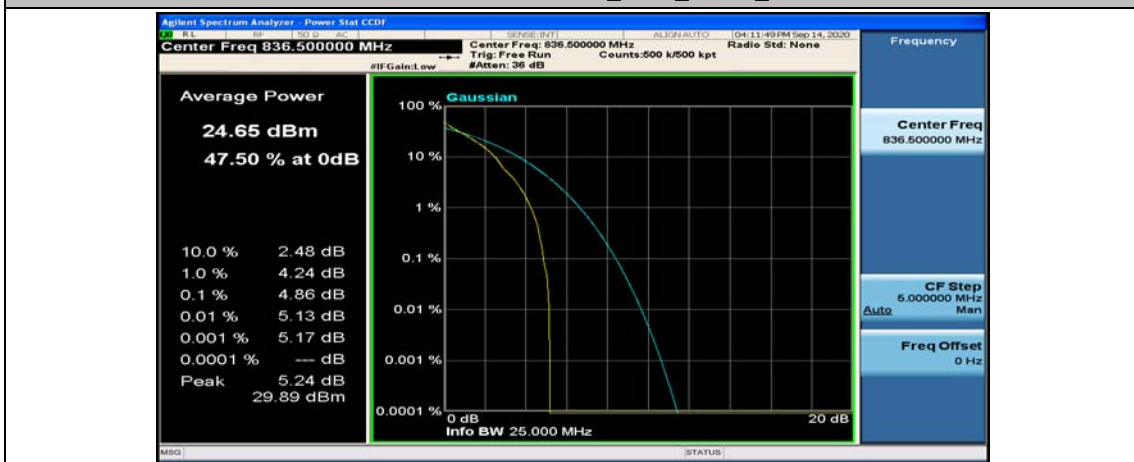

Channel Bandwidth: 10 MHz_MCH_QPSK_1RB#0

Channel Bandwidth: 10 MHz_MCH_QPSK_1RB#24

Channel Bandwidth: 10 MHz_MCH_QPSK_1RB#49

Channel Bandwidth: 10 MHz_MCH_16QAM_1RB#0

Channel Bandwidth: 10 MHz_MCH_16QAM_1RB#24

Channel Bandwidth: 10 MHz_MCH_16QAM_1RB#49

Appendix C: 26dB Bandwidth and Occupied Bandwidth

Test Result

Channel Bandwidth: 1.4 MHz

Channel Bandwidth: 1.4 MHz						
Modulation	Channel	RB Configuration		Occupied Bandwidth (MHz)	26dB Bandwidth (MHz)	Verdict
		Size	Offset			
QPSK	LCH	6	0	1.0725	1.211	PASS
	MCH	6	0	1.0781	1.204	PASS
	HCH	6	0	1.0791	1.213	PASS
16QAM	LCH	6	0	1.0798	1.212	PASS
	MCH	6	0	1.0771	1.223	PASS
	HCH	6	0	1.0763	1.209	PASS