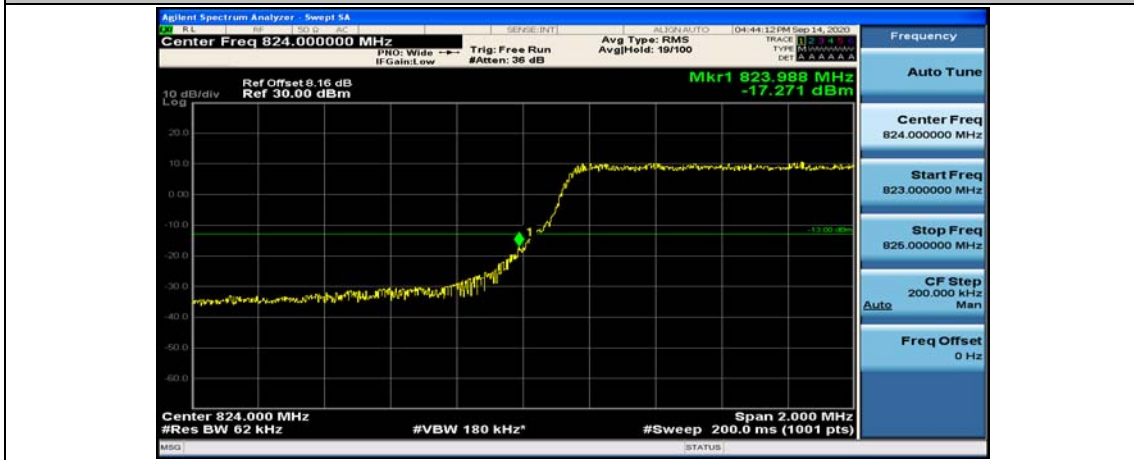

(Channel Bandwidth: 3 MHz)_LCH_QPSK_15RB#0

(Channel Bandwidth: 3 MHz)_HCH_QPSK_1RB#0