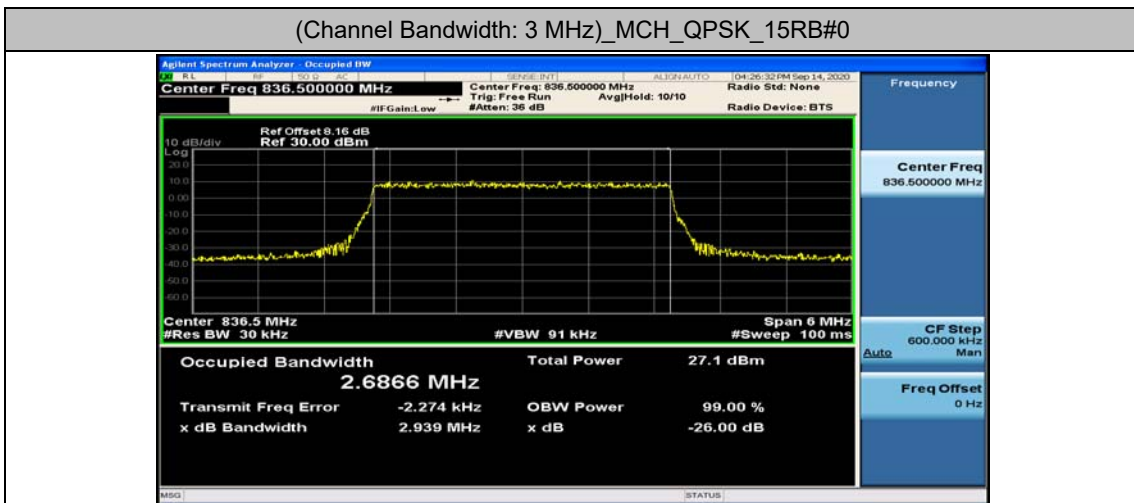

Test Graphs

Channel Bandwidth: 1.4 MHz

(Channel Bandwidth: 1.4 MHz)_HCH_QPSK_6RB#0

(Channel Bandwidth: 1.4 MHz)_LCH_16QAM_6RB#0

(Channel Bandwidth: 1.4 MHz)_MCH_16QAM_6RB#0

Channel Bandwidth: 3 MHz

(Channel Bandwidth: 3 MHz)_HCH_QPSK_15RB#0