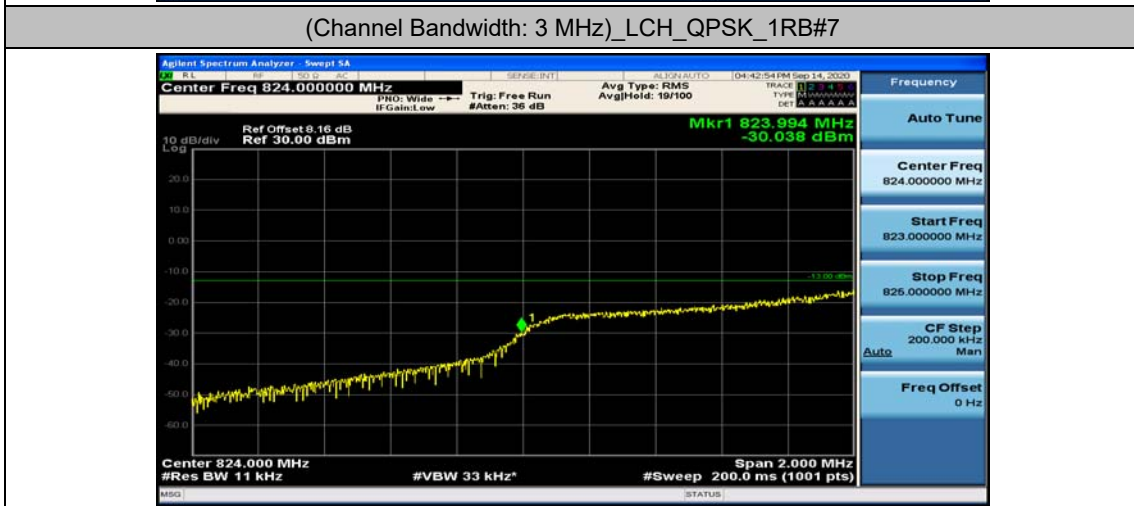

Channel Bandwidth: 3 MHz

(Channel Bandwidth: 3 MHz)_LCH_QPSK_1RB#14