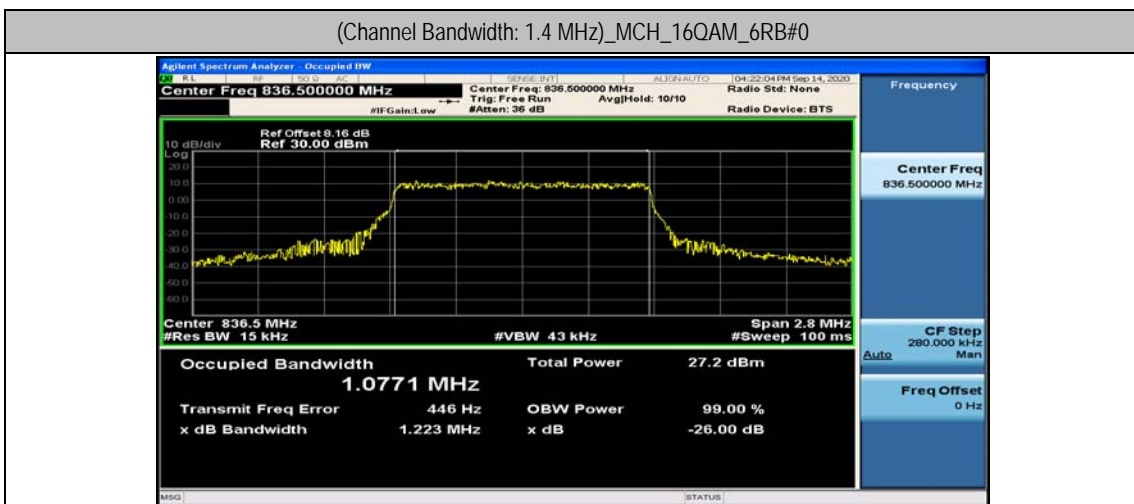

Test Graphs

Channel Bandwidth: 1.4 MHz

(Channel Bandwidth: 1.4 MHz)_HCH_QPSK_6RB#0

(Channel Bandwidth: 1.4 MHz)_LCH_16QAM_6RB#0

(Channel Bandwidth: 1.4 MHz)_MCH_16QAM_6RB#0

Channel Bandwidth: 3 MHz

(Channel Bandwidth: 3 MHz)_HCH_QPSK_15RB#0