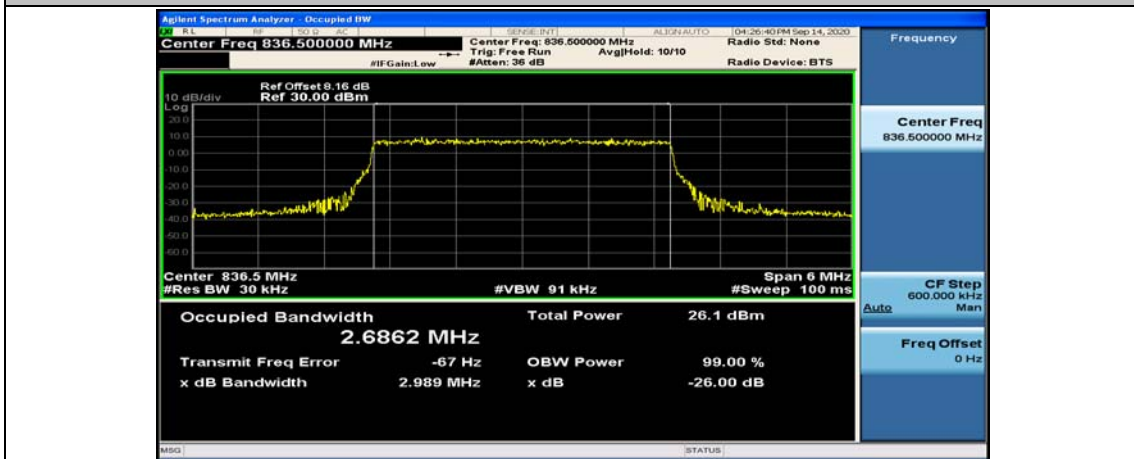

(Channel Bandwidth: 3 MHz)_MCH_16QAM_15RB#0