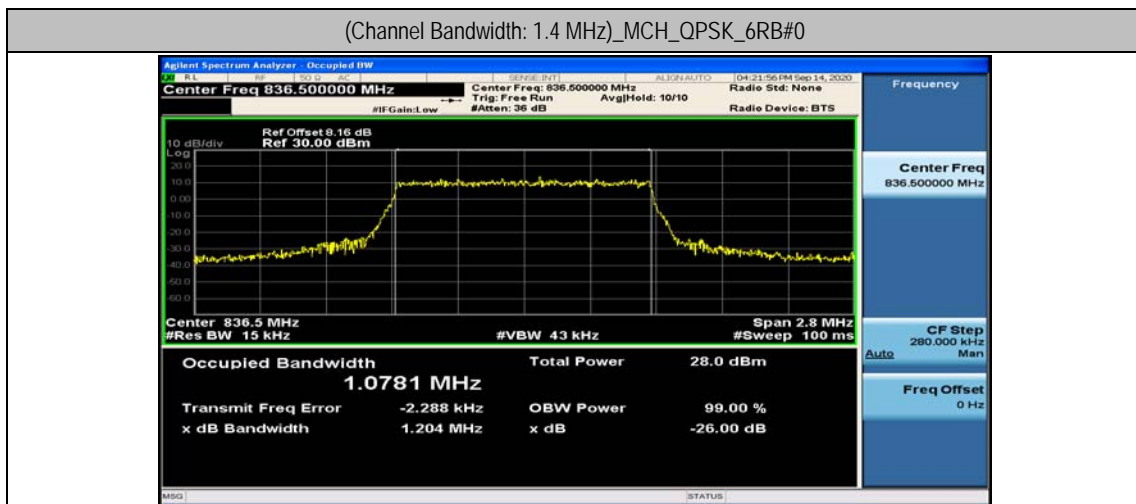

Channel Bandwidth: 10 MHz

Channel Bandwidth: 10 MHz						
Modulation	Channel	RB Configuration		Occupied Bandwidth (MHz)	26dB Bandwidth (MHz)	Verdict
		Size	Offset			
QPSK	LCH	50	0	8.9312	9.600	PASS
	MCH	50	0	8.9356	9.505	PASS
	HCH	50	0	8.9434	9.468	PASS
16QAM	LCH	50	0	8.9380	9.489	PASS
	MCH	50	0	8.9333	9.548	PASS
	HCH	50	0	8.9308	9.535	PASS

Test Graphs

Channel Bandwidth: 1.4 MHz