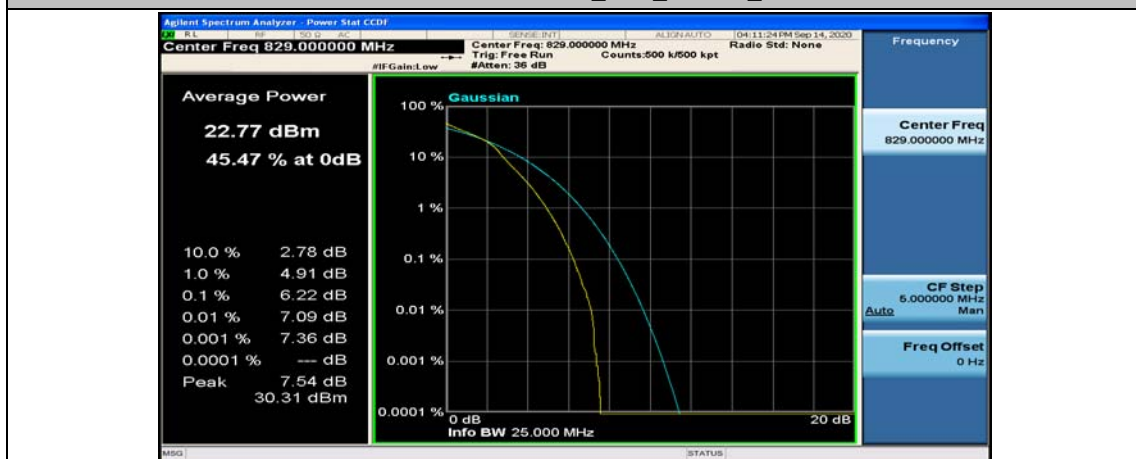

Channel Bandwidth: 10 MHz_MCH_QPSK_1RB#0

Channel Bandwidth: 10 MHz_MCH_QPSK_1RB#24

Channel Bandwidth: 10 MHz_MCH_QPSK_1RB#49

Channel Bandwidth: 10 MHz_MCH_16QAM_1RB#0

Channel Bandwidth: 10 MHz_MCH_16QAM_1RB#24

Channel Bandwidth: 10 MHz_MCH_16QAM_1RB#49

Appendix C: 26dB Bandwidth and Occupied Bandwidth

Test Result

Channel Bandwidth: 1.4 MHz

Channel Bandwidth: 1.4 MHz						
Modulation	Channel	RB Configuration		Occupied Bandwidth (MHz)	26dB Bandwidth (MHz)	Verdict
		Size	Offset			
QPSK	LCH	6	0	1.0725	1.211	PASS
	MCH	6	0	1.0781	1.204	PASS
	HCH	6	0	1.0791	1.213	PASS
16QAM	LCH	6	0	1.0798	1.212	PASS
	MCH	6	0	1.0771	1.223	PASS
	HCH	6	0	1.0763	1.209	PASS