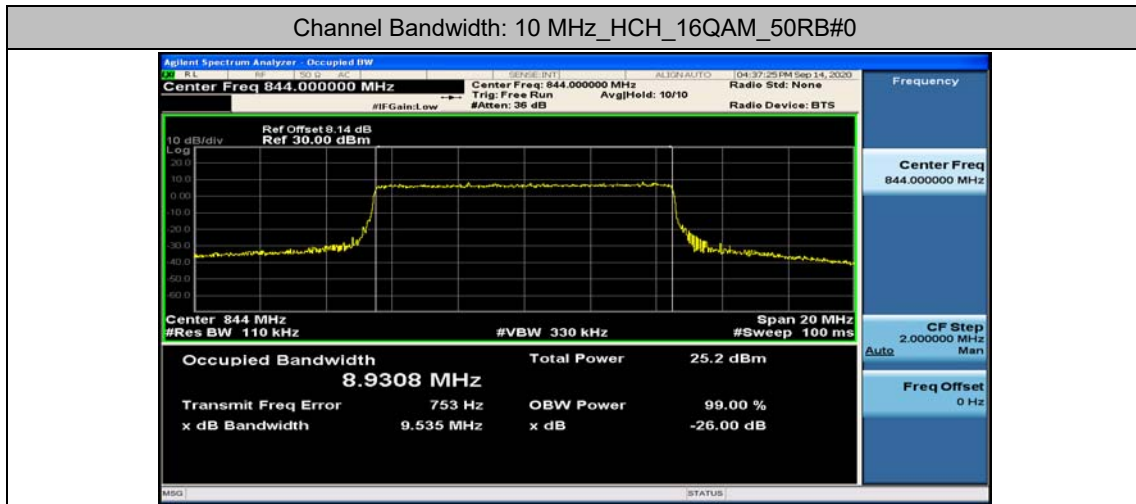

(Channel Bandwidth: 3 MHz)_LCH_16QAM_15RB#0

(Channel Bandwidth: 3 MHz)_MCH_16QAM_15RB#0

Channel Bandwidth: 5 MHz

(Channel Bandwidth: 5 MHz)_HCH_QPSK_25RB#0

(Channel Bandwidth: 5 MHz)_LCH_16QAM_25RB#0

(Channel Bandwidth: 5 MHz)_MCH_16QAM_25RB#0

Channel Bandwidth: 10 MHz

Appendix D: Band Edge

Test Graphs

Channel Bandwidth: 1.4 MHz

(Channel Bandwidth: 1.4 MHz)_LCH_QPSK_3RB#0

(Channel Bandwidth: 1.4 MHz)_LCH_QPSK_3RB#2

(Channel Bandwidth: 1.4 MHz)_LCH_QPSK_3RB#3