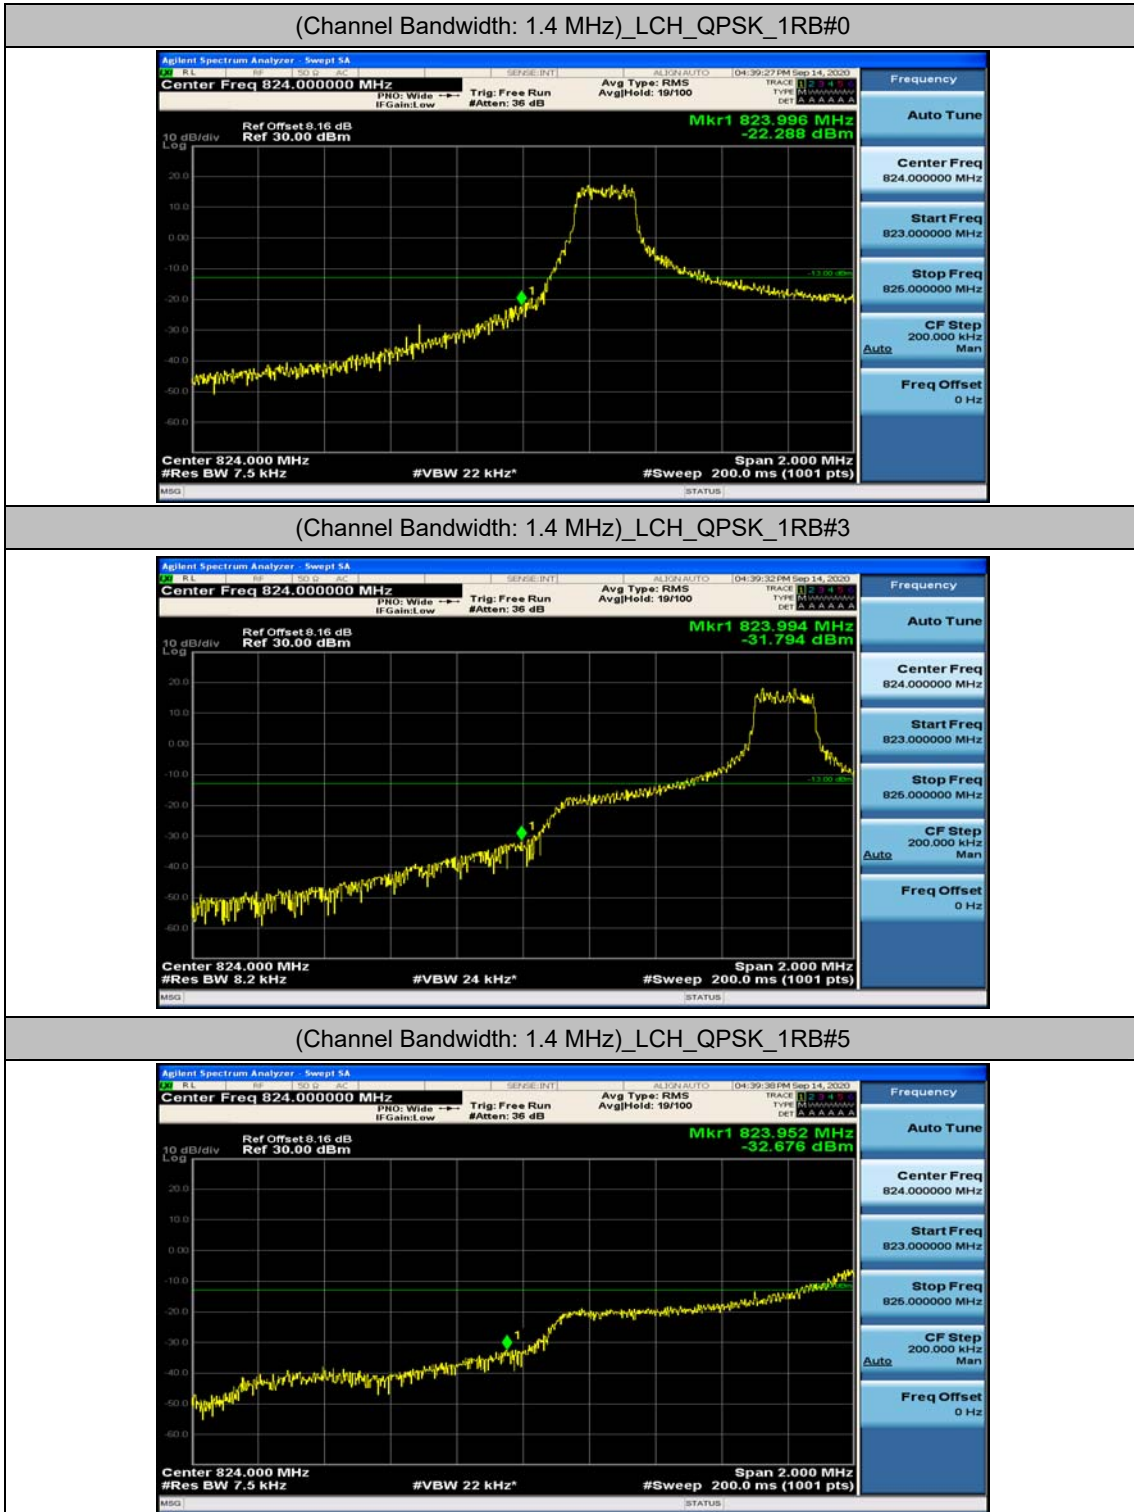

Channel Bandwidth: 10 MHz

Appendix D: Band Edge

Test Graphs

Channel Bandwidth: 1.4 MHz

(Channel Bandwidth: 1.4 MHz)_LCH_QPSK_3RB#0

(Channel Bandwidth: 1.4 MHz)_LCH_QPSK_3RB#2

(Channel Bandwidth: 1.4 MHz)_LCH_QPSK_3RB#3

(Channel Bandwidth: 1.4 MHz)_LCH_QPSK_6RB#0

(Channel Bandwidth: 1.4 MHz)_HCH_QPSK_1RB#0

(Channel Bandwidth: 1.4 MHz)_HCH_QPSK_1RB#3

(Channel Bandwidth: 1.4 MHz)_HCH_QPSK_1RB#5

(Channel Bandwidth: 1.4 MHz)_HCH_QPSK_3RB#0