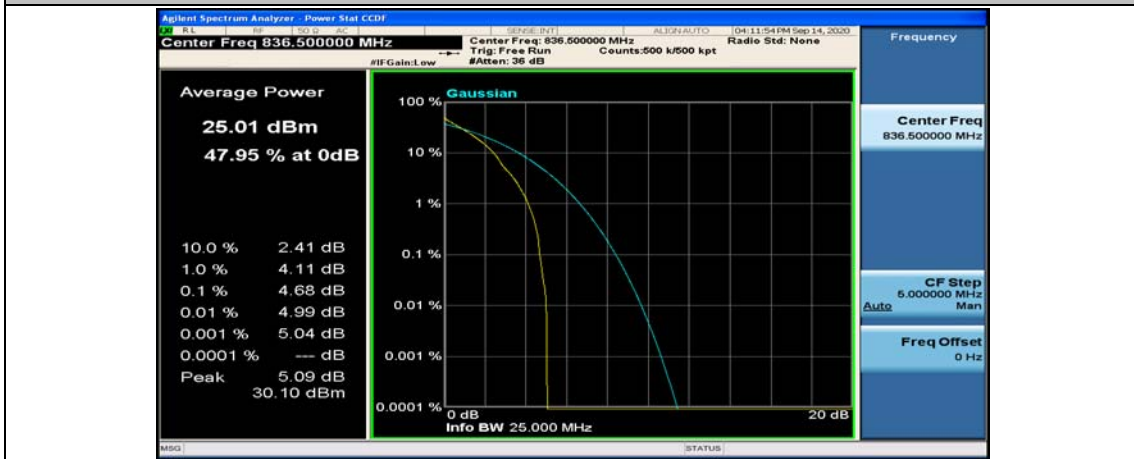

Channel Bandwidth: 10 MHz_MCH_QPSK_1RB#0

Channel Bandwidth: 10 MHz_MCH_QPSK_1RB#24

Channel Bandwidth: 10 MHz_MCH_QPSK_1RB#49

Channel Bandwidth: 10 MHz_MCH_16QAM_1RB#0

Channel Bandwidth: 10 MHz_MCH_16QAM_1RB#24

Channel Bandwidth: 10 MHz_MCH_16QAM_1RB#49

Appendix C: 26dB Bandwidth and Occupied Bandwidth

Test Result

Channel Bandwidth: 1.4 MHz

Channel Bandwidth: 1.4 MHz						
Modulation	Channel	RB Configuration		Occupied Bandwidth (MHz)	26dB Bandwidth (MHz)	Verdict
		Size	Offset			
QPSK	LCH	6	0	1.0725	1.211	PASS
	MCH	6	0	1.0781	1.204	PASS
	HCH	6	0	1.0791	1.213	PASS
16QAM	LCH	6	0	1.0798	1.212	PASS
	MCH	6	0	1.0771	1.223	PASS
	HCH	6	0	1.0763	1.209	PASS