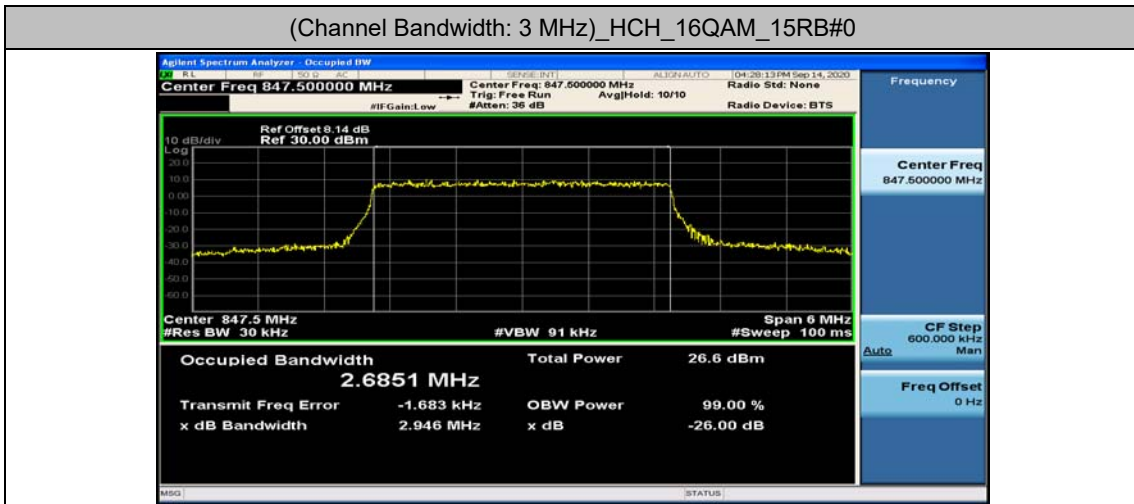

Channel Bandwidth: 5 MHz