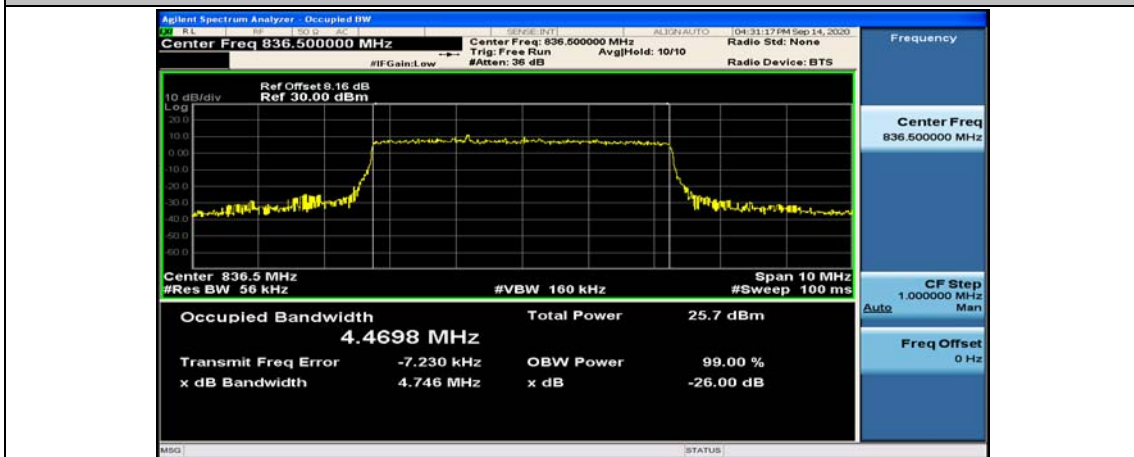

(Channel Bandwidth: 3 MHz)_LCH_16QAM_15RB#0

(Channel Bandwidth: 3 MHz)_MCH_16QAM_15RB#0

Channel Bandwidth: 5 MHz

(Channel Bandwidth: 5 MHz)_HCH_QPSK_25RB#0

(Channel Bandwidth: 5 MHz)_LCH_16QAM_25RB#0

(Channel Bandwidth: 5 MHz)_MCH_16QAM_25RB#0