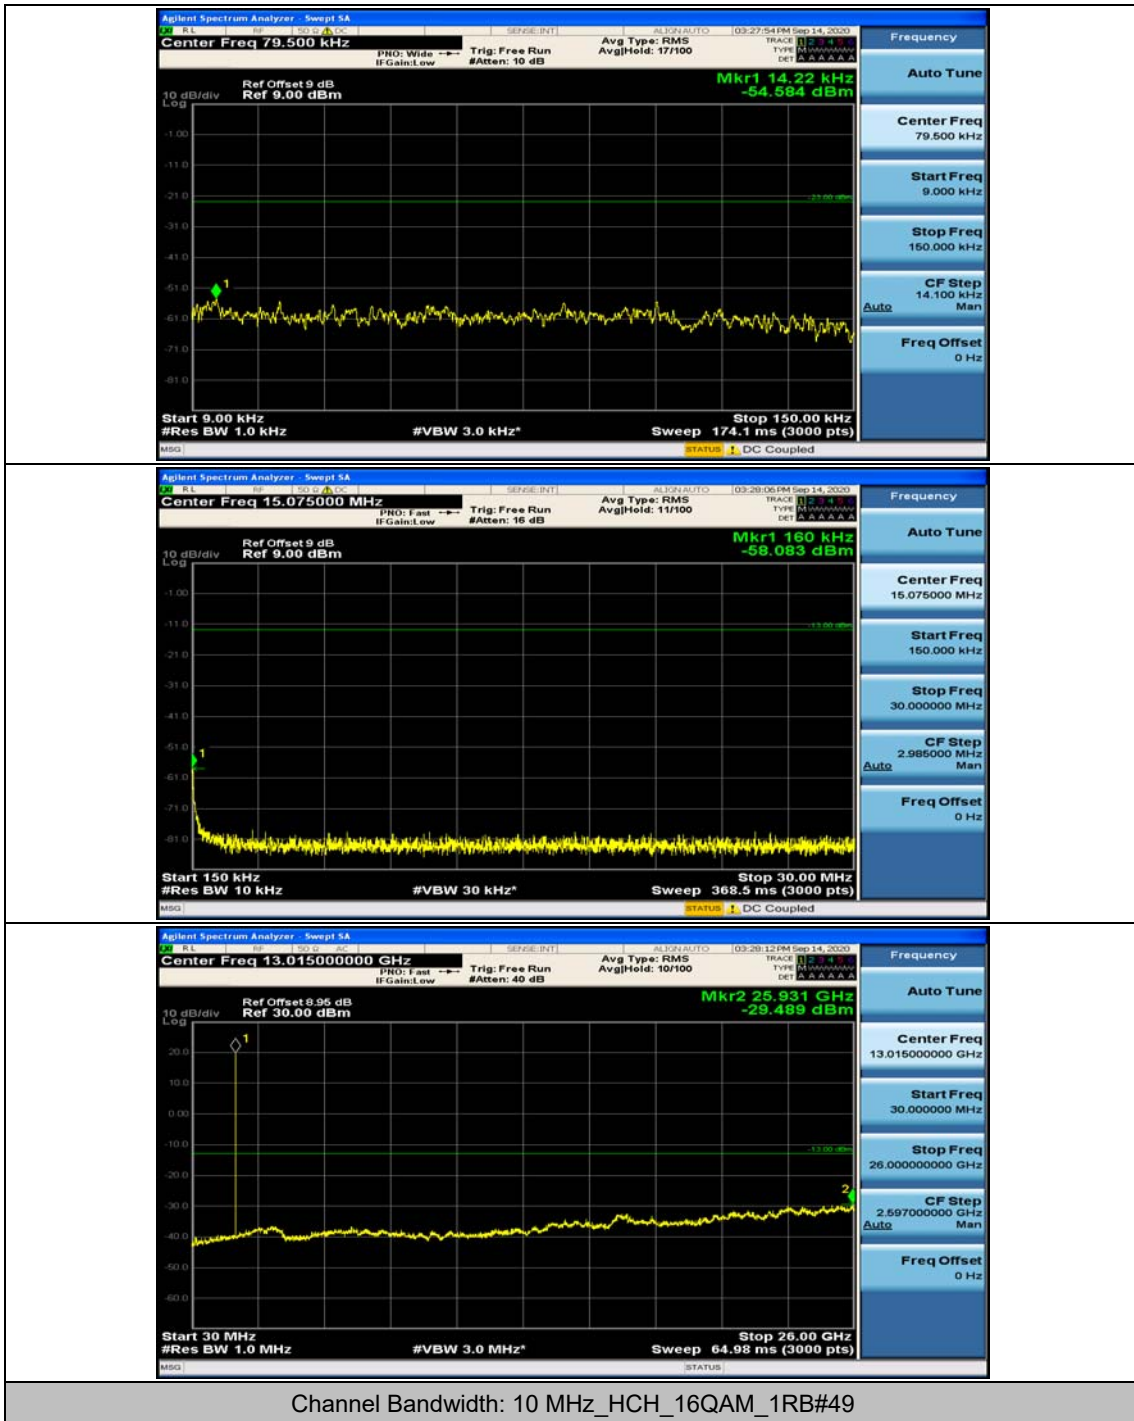

Channel Bandwidth: 5 MHz

(Channel Bandwidth: 5 MHz)_MCH_QPSK_1RB#0

(Channel Bandwidth: 5 MHz)_MCH_QPSK_1RB#12

(Channel Bandwidth: 5 MHz)_HCH_QPSK_1RB#0

(Channel Bandwidth: 5 MHz)_HCH_QPSK_1RB#12

(Channel Bandwidth: 5 MHz)_LCH_16QAM_1RB#0

(Channel Bandwidth: 5 MHz)_LCH_16QAM_1RB#12

Channel Bandwidth: 10 MHz

Channel Bandwidth: 15 MHz

(Channel Bandwidth:15 MHz)_MCH_QPSK_1RB#0

(Channel Bandwidth:15 MHz)_MCH_QPSK_1RB#37