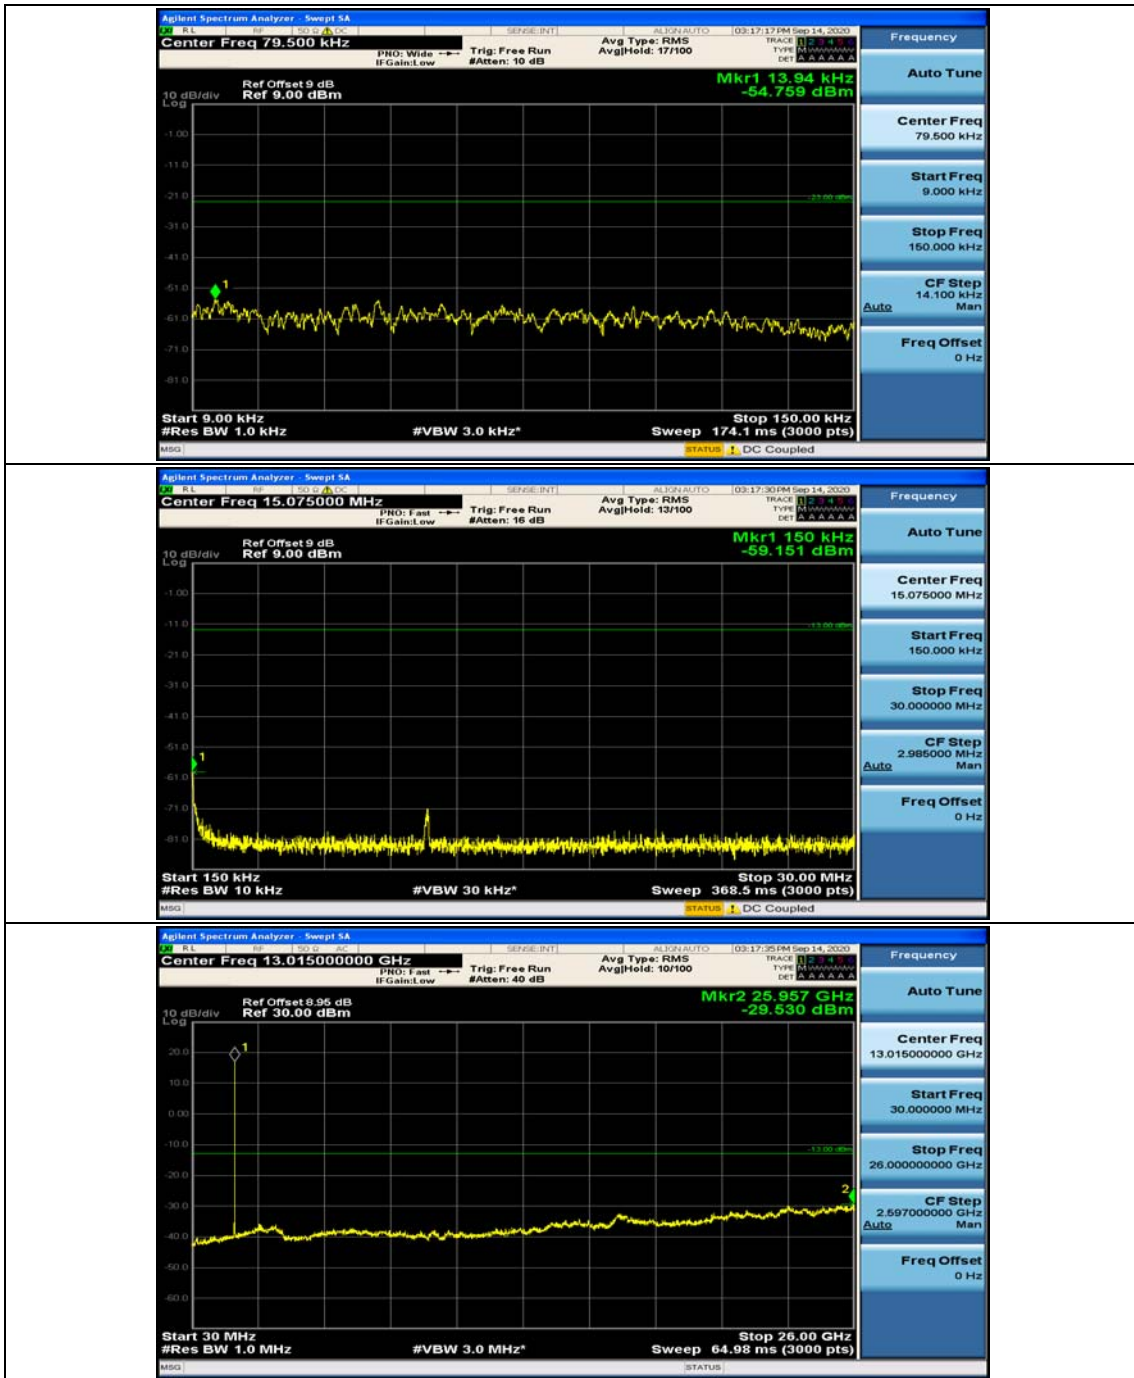

Channel Bandwidth: 5 MHz

(Channel Bandwidth: 5 MHz)_MCH_QPSK_1RB#0

(Channel Bandwidth: 5 MHz)_MCH_QPSK_1RB#12

(Channel Bandwidth: 5 MHz)_HCH_QPSK_1RB#0

(Channel Bandwidth: 5 MHz)_HCH_QPSK_1RB#12

(Channel Bandwidth: 5 MHz)_LCH_16QAM_1RB#0

(Channel Bandwidth: 5 MHz)_LCH_16QAM_1RB#12

Channel Bandwidth: 10 MHz

Channel Bandwidth: 15 MHz

(Channel Bandwidth:15 MHz)_MCH_QPSK_1RB#0

(Channel Bandwidth:15 MHz)_MCH_QPSK_1RB#37