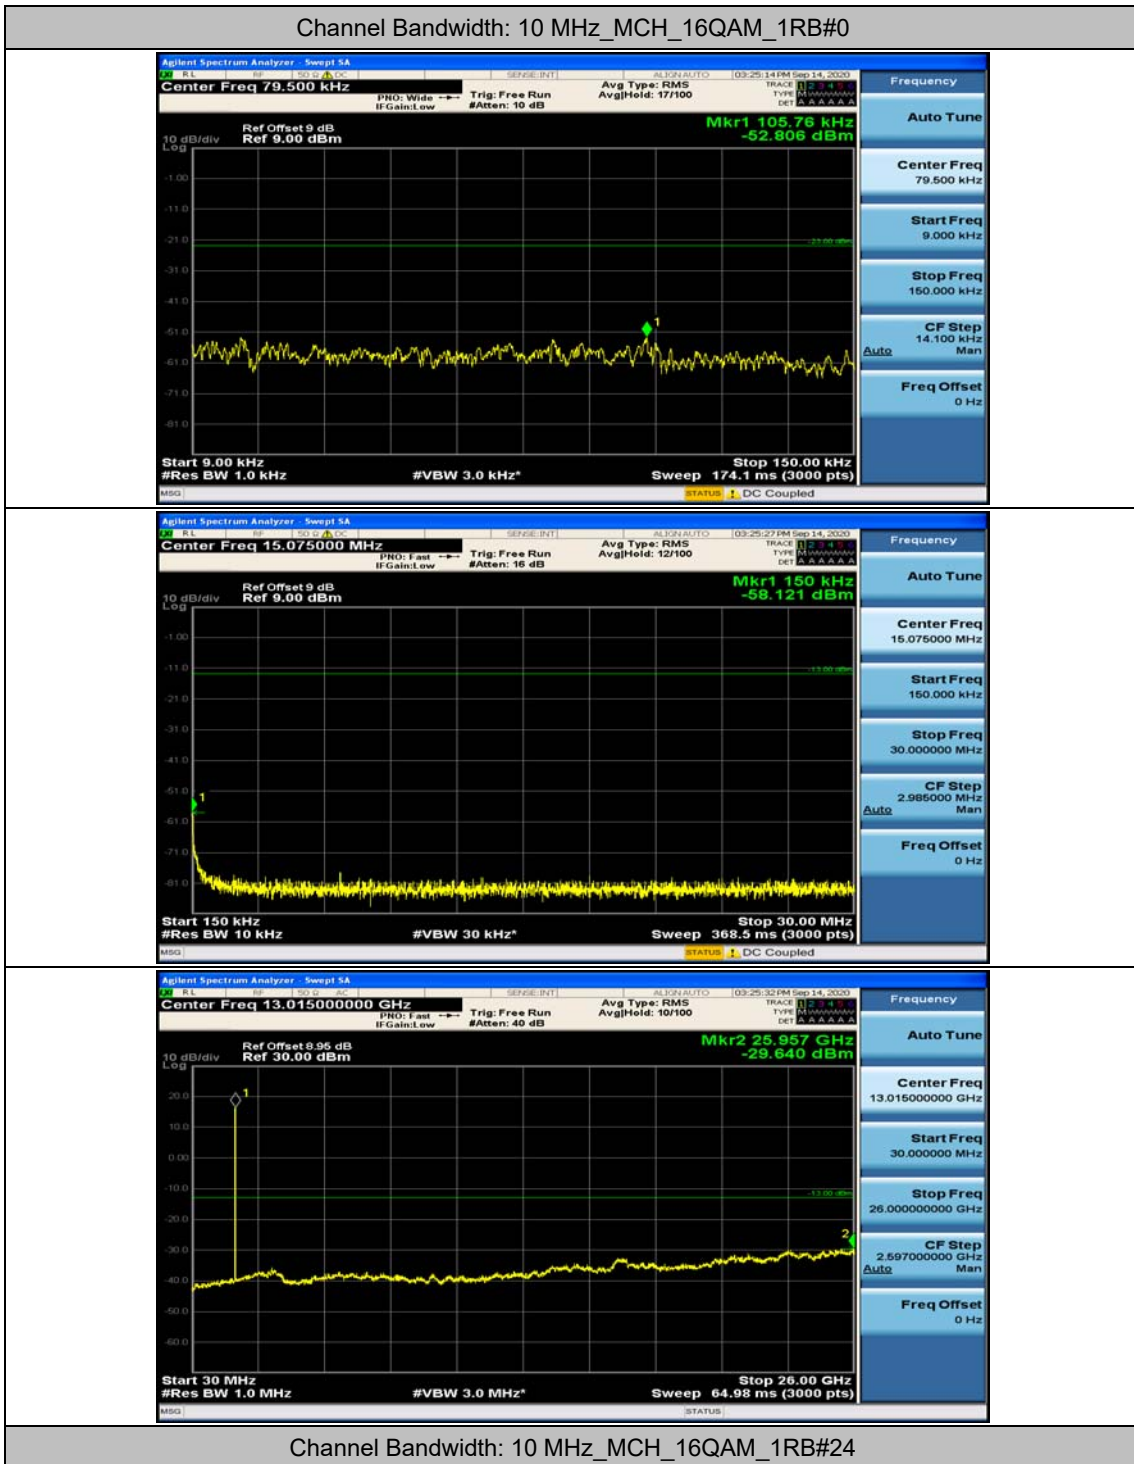

Channel Bandwidth: 5 MHz

(Channel Bandwidth: 5 MHz)_MCH_QPSK_1RB#0

(Channel Bandwidth: 5 MHz)_MCH_QPSK_1RB#12

(Channel Bandwidth: 5 MHz)_HCH_QPSK_1RB#0

(Channel Bandwidth: 5 MHz)_HCH_QPSK_1RB#12

(Channel Bandwidth: 5 MHz)_LCH_16QAM_1RB#0

(Channel Bandwidth: 5 MHz)_LCH_16QAM_1RB#12

Channel Bandwidth: 10 MHz

Channel Bandwidth: 15 MHz

(Channel Bandwidth:15 MHz)_MCH_QPSK_1RB#0

(Channel Bandwidth:15 MHz)_MCH_QPSK_1RB#37