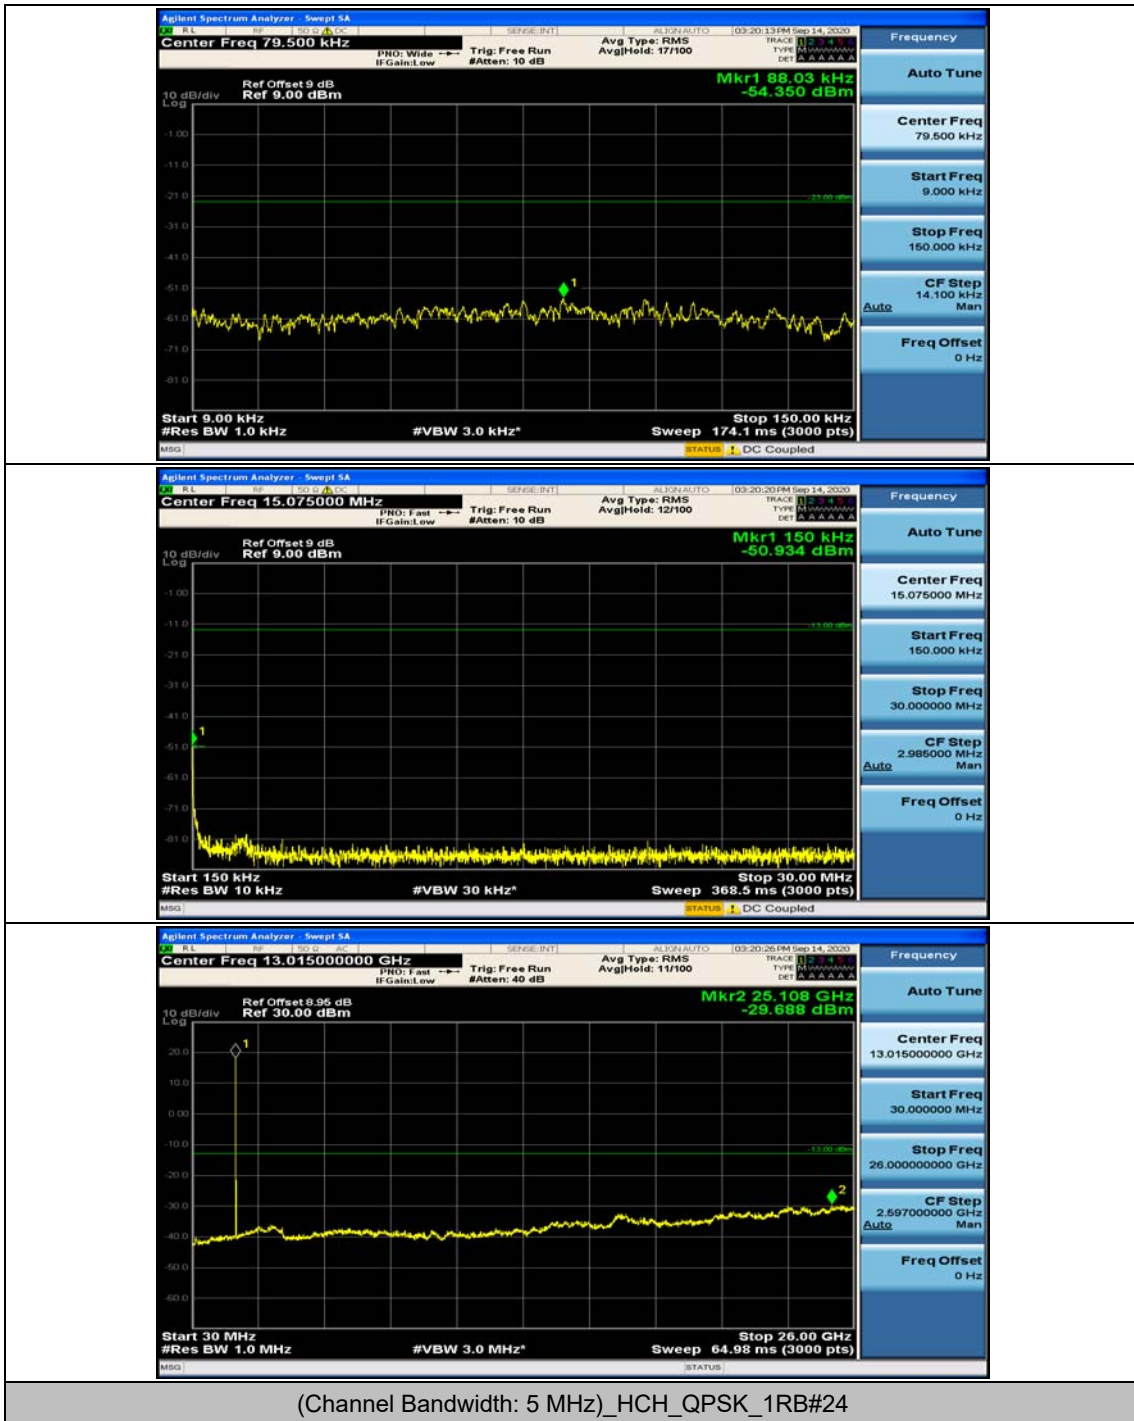

Channel Bandwidth: 5 MHz

(Channel Bandwidth: 5 MHz)_MCH_QPSK_1RB#0

(Channel Bandwidth: 5 MHz)_MCH_QPSK_1RB#12

(Channel Bandwidth: 5 MHz)_HCH_QPSK_1RB#0

(Channel Bandwidth: 5 MHz)_HCH_QPSK_1RB#12

(Channel Bandwidth: 5 MHz)_LCH_16QAM_1RB#0

(Channel Bandwidth: 5 MHz)_LCH_16QAM_1RB#12

Channel Bandwidth: 10 MHz

Channel Bandwidth: 15 MHz

(Channel Bandwidth:15 MHz)_MCH_QPSK_1RB#0

(Channel Bandwidth:15 MHz)_MCH_QPSK_1RB#37