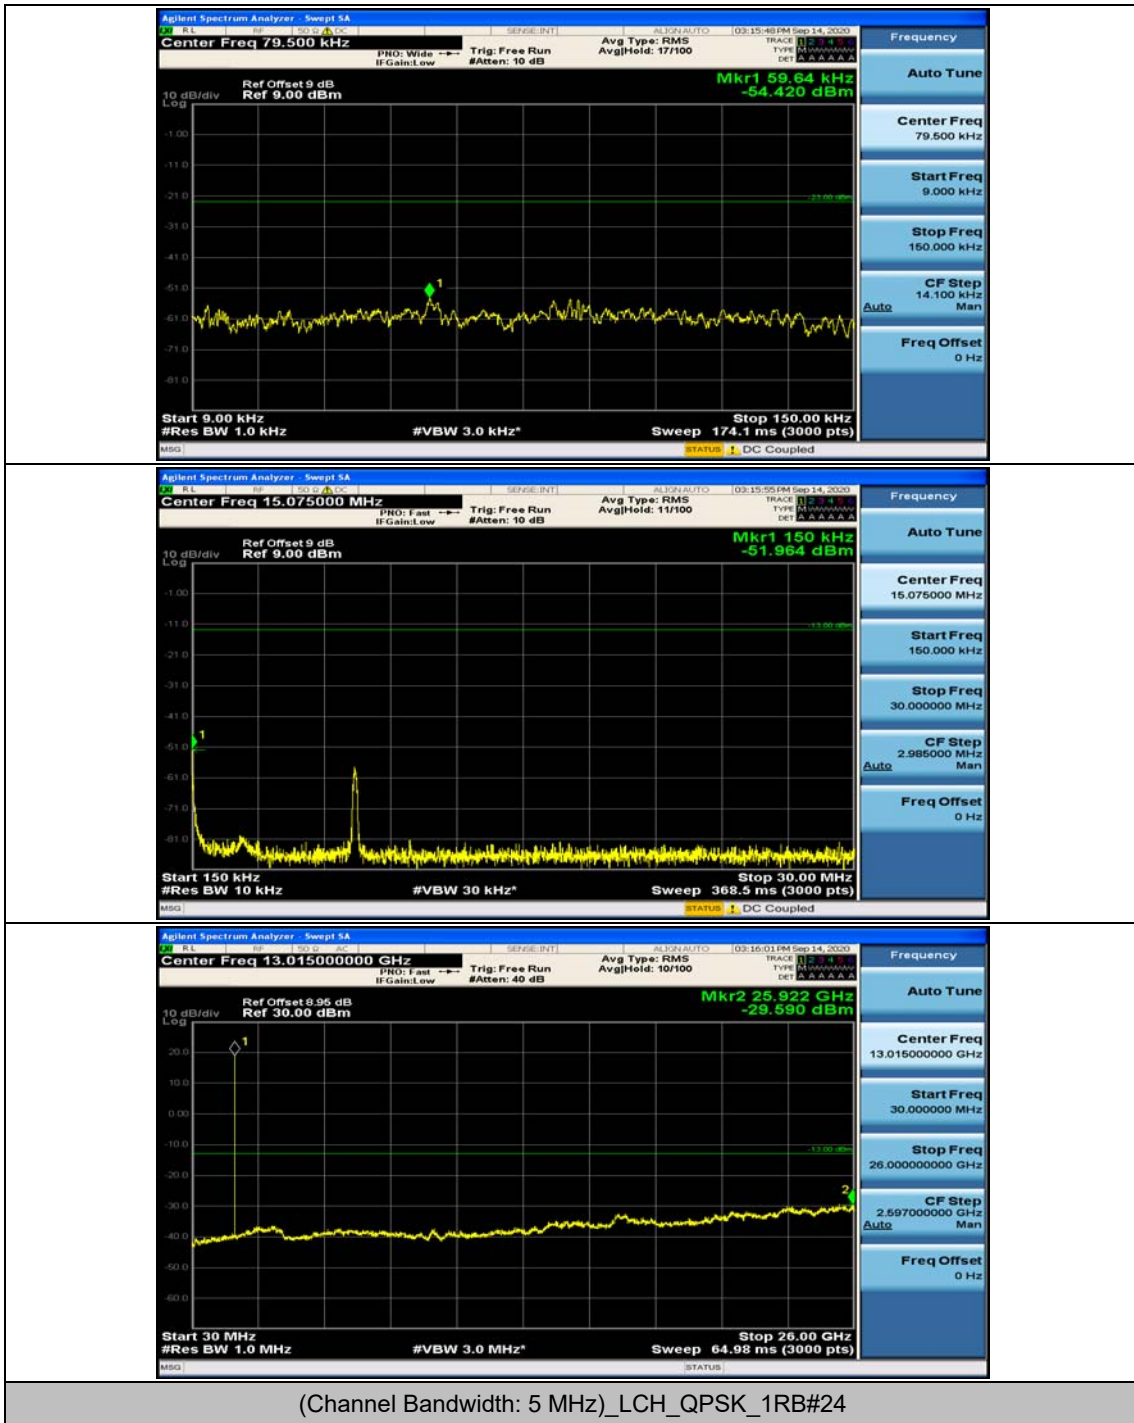

Channel Bandwidth: 5 MHz

(Channel Bandwidth: 5 MHz)_MCH_QPSK_1RB#0

(Channel Bandwidth: 5 MHz)_MCH_QPSK_1RB#12

(Channel Bandwidth: 5 MHz)_HCH_QPSK_1RB#0

(Channel Bandwidth: 5 MHz)_HCH_QPSK_1RB#12

(Channel Bandwidth: 5 MHz)_LCH_16QAM_1RB#0

(Channel Bandwidth: 5 MHz)_LCH_16QAM_1RB#12

Channel Bandwidth: 10 MHz

Channel Bandwidth: 15 MHz

(Channel Bandwidth:15 MHz)_MCH_QPSK_1RB#0

(Channel Bandwidth:15 MHz)_MCH_QPSK_1RB#37