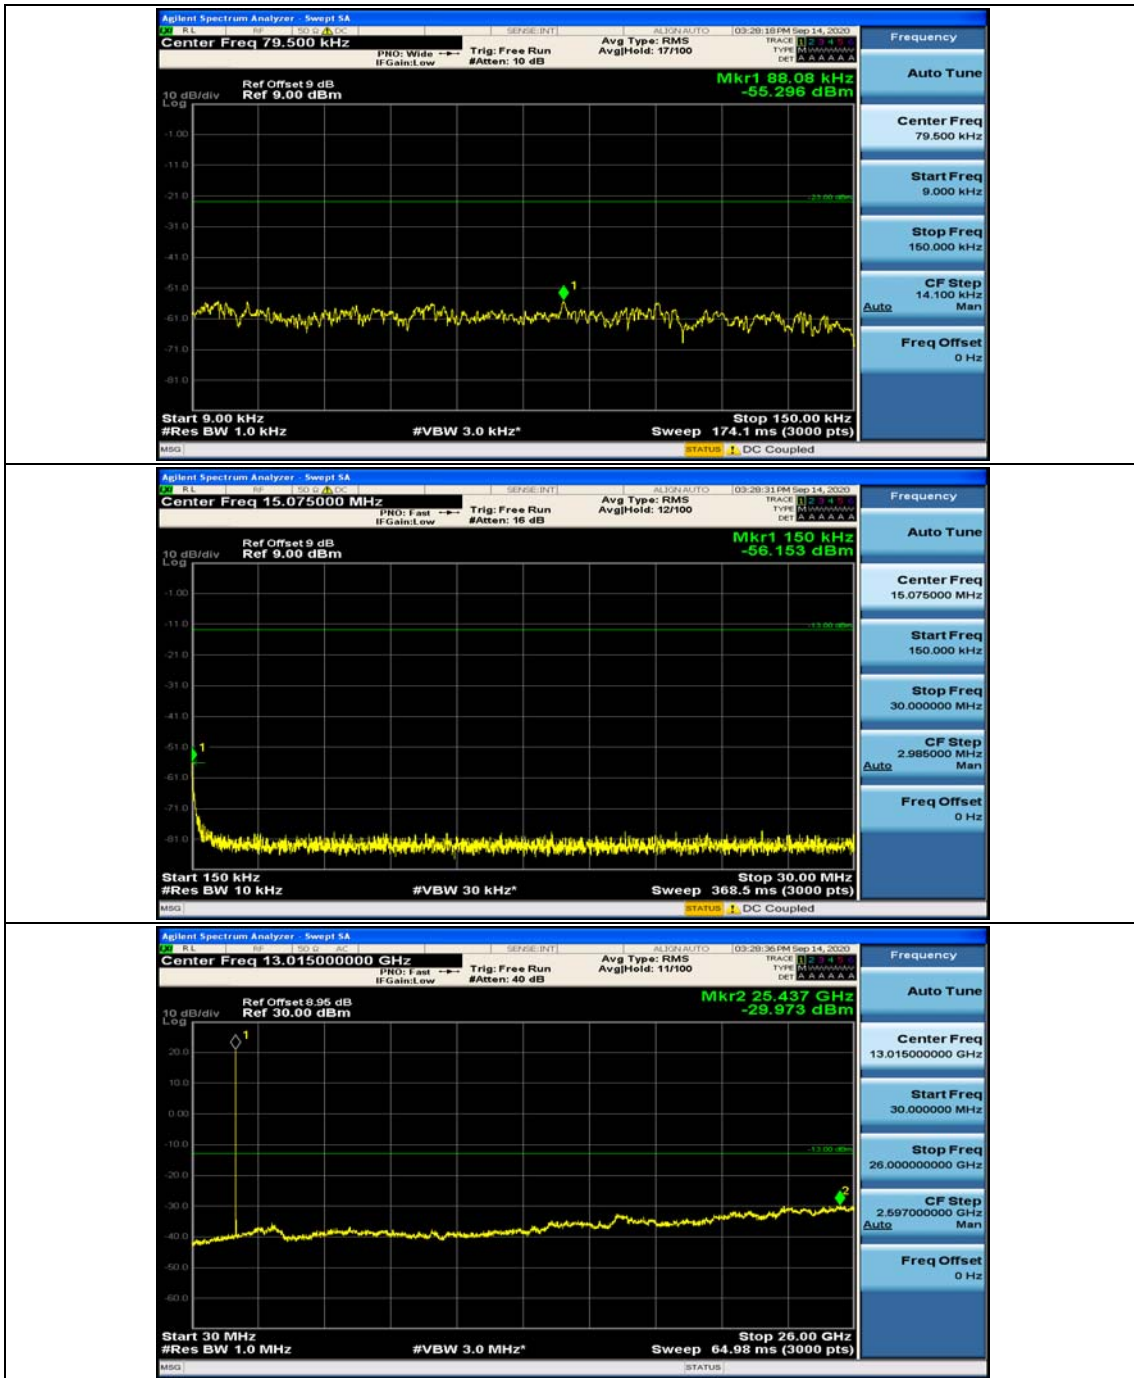

Channel Bandwidth: 5 MHz

(Channel Bandwidth: 5 MHz)_MCH_QPSK_1RB#0

(Channel Bandwidth: 5 MHz)_MCH_QPSK_1RB#12

(Channel Bandwidth: 5 MHz)_HCH_QPSK_1RB#0

(Channel Bandwidth: 5 MHz)_HCH_QPSK_1RB#12

(Channel Bandwidth: 5 MHz)_LCH_16QAM_1RB#0

(Channel Bandwidth: 5 MHz)_LCH_16QAM_1RB#12

Channel Bandwidth: 10 MHz

Channel Bandwidth: 15 MHz

(Channel Bandwidth:15 MHz)_MCH_QPSK_1RB#0

(Channel Bandwidth:15 MHz)_MCH_QPSK_1RB#37