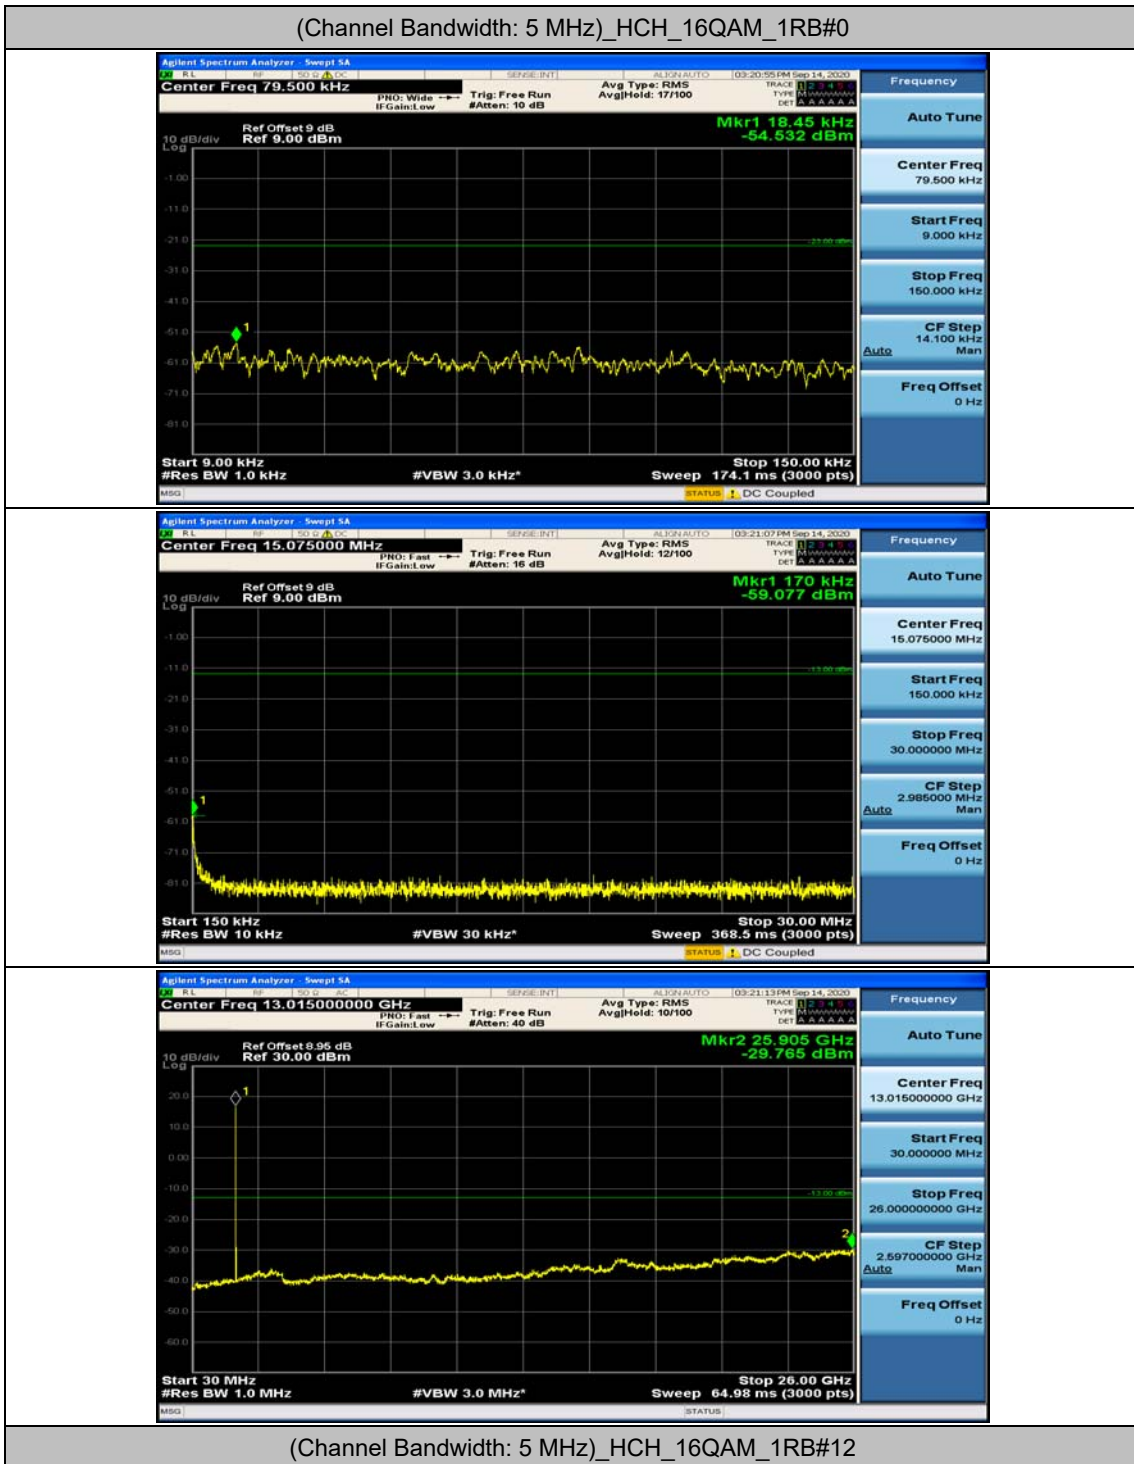

Channel Bandwidth: 5 MHz

(Channel Bandwidth: 5 MHz)_MCH_QPSK_1RB#0

(Channel Bandwidth: 5 MHz)_MCH_QPSK_1RB#12

(Channel Bandwidth: 5 MHz)_HCH_QPSK_1RB#0

(Channel Bandwidth: 5 MHz)_HCH_QPSK_1RB#12

(Channel Bandwidth: 5 MHz)_LCH_16QAM_1RB#0

(Channel Bandwidth: 5 MHz)_LCH_16QAM_1RB#12

Channel Bandwidth: 10 MHz

Channel Bandwidth: 15 MHz

(Channel Bandwidth:15 MHz)_MCH_QPSK_1RB#0

(Channel Bandwidth:15 MHz)_MCH_QPSK_1RB#37