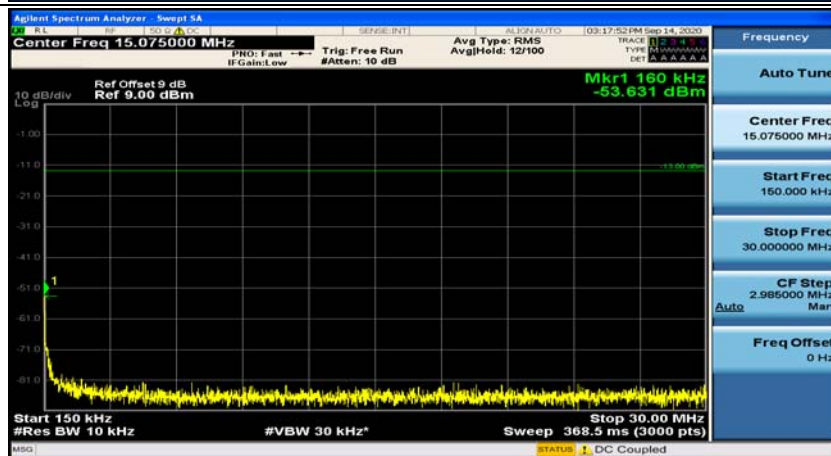

Channel Bandwidth: 5 MHz

(Channel Bandwidth: 5 MHz)_MCH_QPSK_1RB#0

(Channel Bandwidth: 5 MHz)_MCH_QPSK_1RB#12

(Channel Bandwidth: 5 MHz)_HCH_QPSK_1RB#0

(Channel Bandwidth: 5 MHz)_HCH_QPSK_1RB#12

(Channel Bandwidth: 5 MHz)_LCH_16QAM_1RB#0