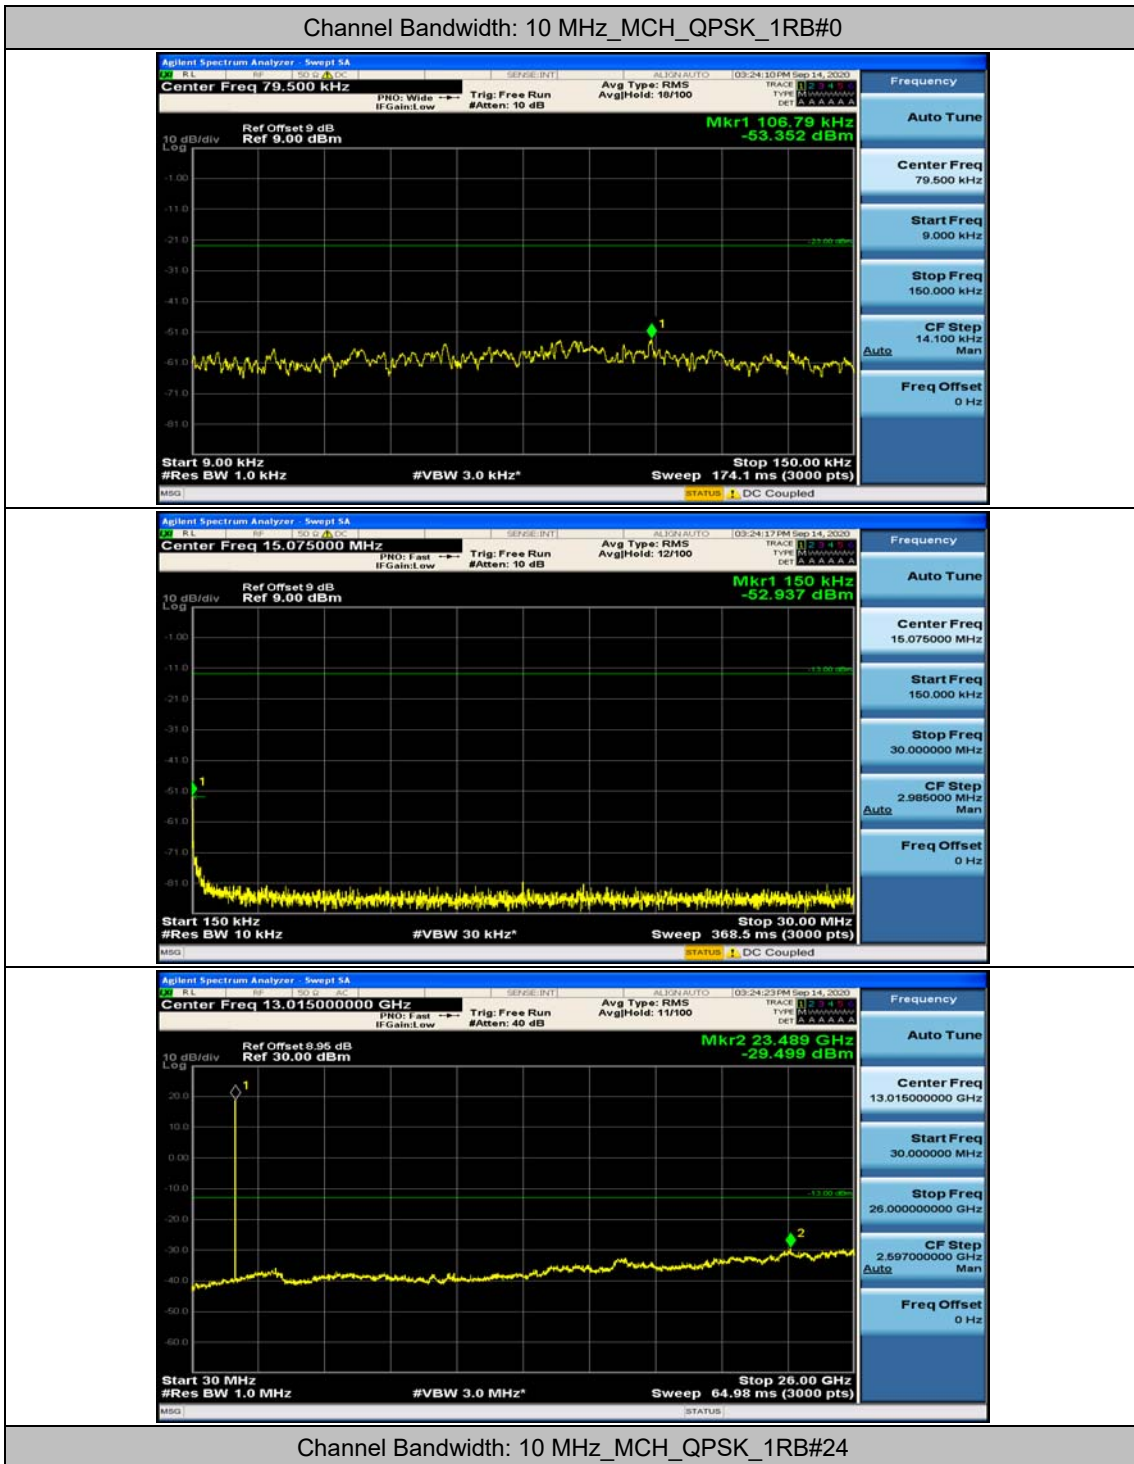

Channel Bandwidth: 5 MHz

(Channel Bandwidth: 5 MHz)_MCH_QPSK_1RB#0

(Channel Bandwidth: 5 MHz)_MCH_QPSK_1RB#12

(Channel Bandwidth: 5 MHz)_HCH_QPSK_1RB#0

(Channel Bandwidth: 5 MHz)_HCH_QPSK_1RB#12

(Channel Bandwidth: 5 MHz)_LCH_16QAM_1RB#0

(Channel Bandwidth: 5 MHz)_LCH_16QAM_1RB#12

Channel Bandwidth: 10 MHz

Channel Bandwidth: 15 MHz

(Channel Bandwidth:15 MHz)_MCH_QPSK_1RB#0

(Channel Bandwidth:15 MHz)_MCH_QPSK_1RB#37