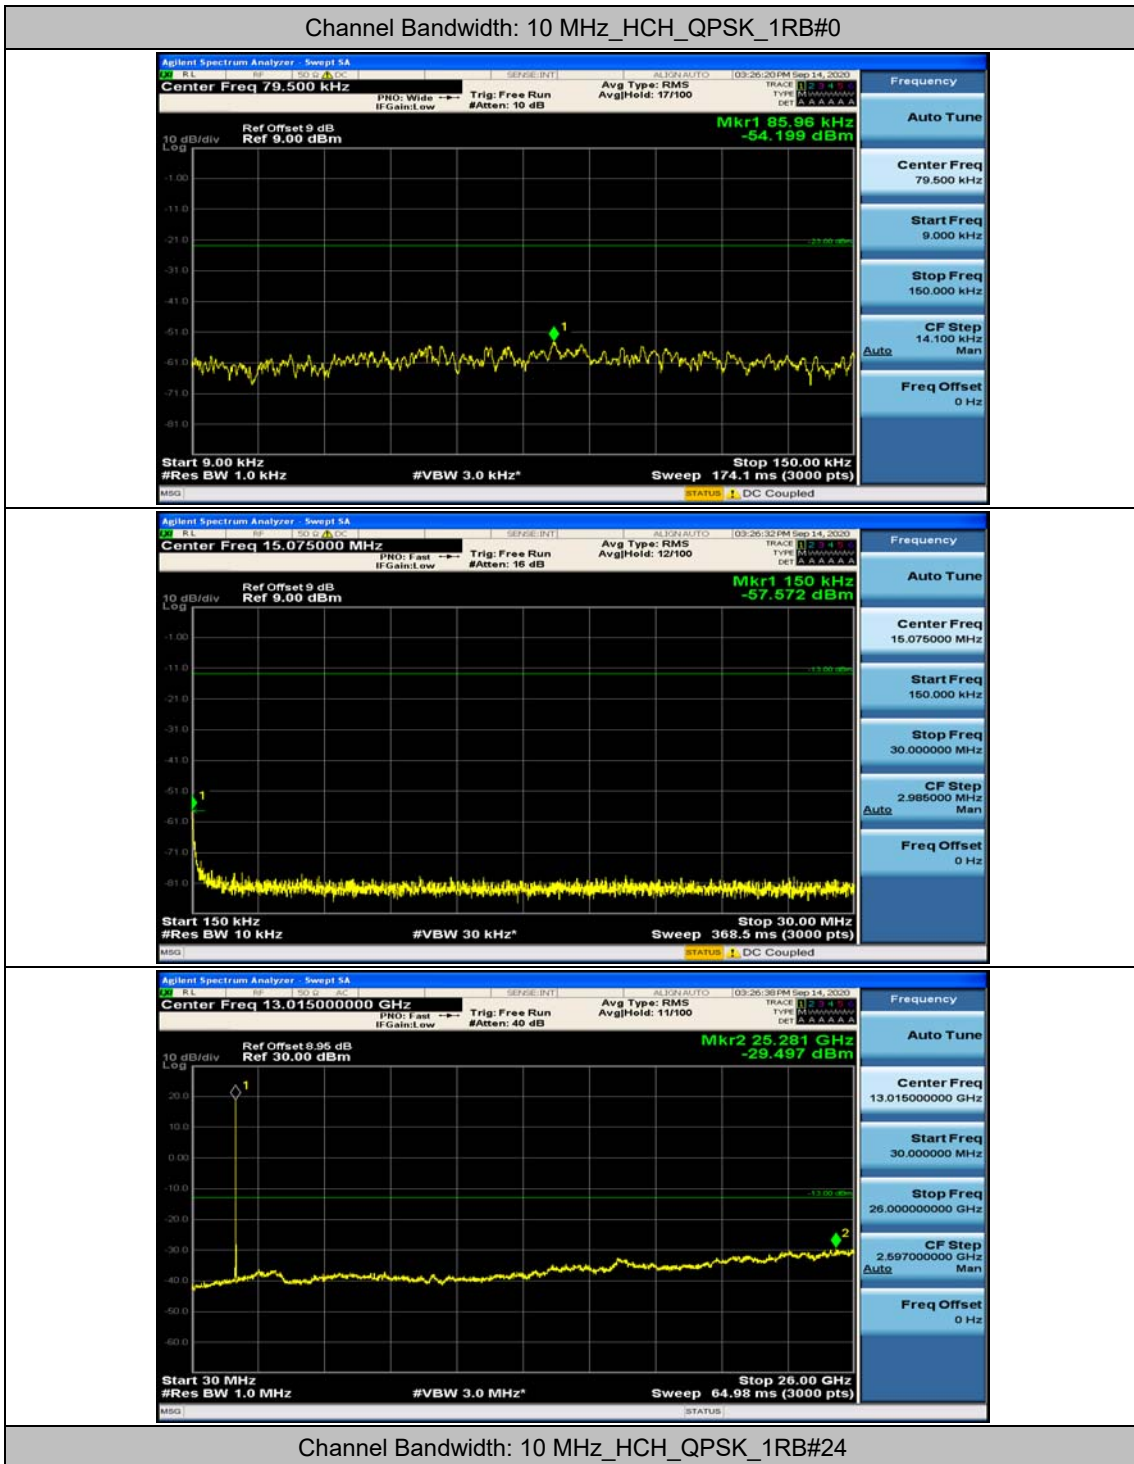

Channel Bandwidth: 5 MHz

(Channel Bandwidth: 5 MHz)_MCH_QPSK_1RB#0

(Channel Bandwidth: 5 MHz)_MCH_QPSK_1RB#12

(Channel Bandwidth: 5 MHz)_HCH_QPSK_1RB#0

(Channel Bandwidth: 5 MHz)_HCH_QPSK_1RB#12

(Channel Bandwidth: 5 MHz)_LCH_16QAM_1RB#0

(Channel Bandwidth: 5 MHz)_LCH_16QAM_1RB#12

Channel Bandwidth: 10 MHz

Channel Bandwidth: 15 MHz

(Channel Bandwidth:15 MHz)_MCH_QPSK_1RB#0

(Channel Bandwidth:15 MHz)_MCH_QPSK_1RB#37