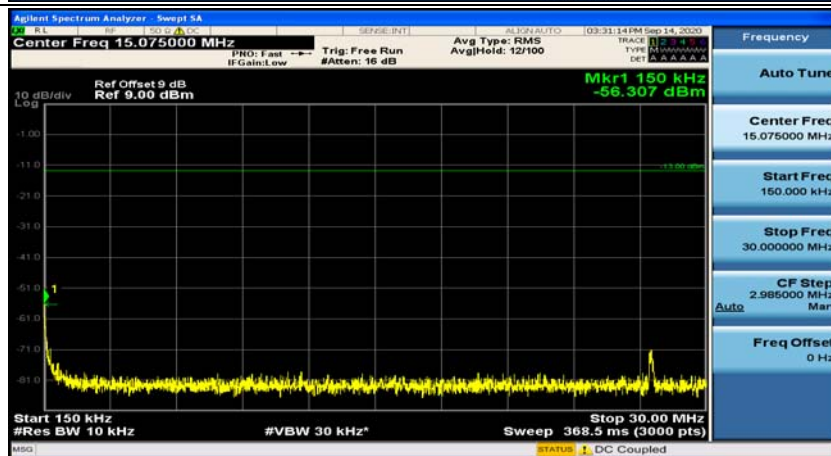

Channel Bandwidth: 5 MHz

(Channel Bandwidth: 5 MHz)_MCH_QPSK_1RB#0

(Channel Bandwidth: 5 MHz)_MCH_QPSK_1RB#12

(Channel Bandwidth: 5 MHz)_HCH_QPSK_1RB#0

(Channel Bandwidth: 5 MHz)_HCH_QPSK_1RB#12

(Channel Bandwidth: 5 MHz)_LCH_16QAM_1RB#0

(Channel Bandwidth: 5 MHz)_LCH_16QAM_1RB#12

Channel Bandwidth: 10 MHz

Channel Bandwidth: 15 MHz

(Channel Bandwidth:15 MHz)_MCH_QPSK_1RB#0

(Channel Bandwidth:15 MHz)_MCH_QPSK_1RB#37