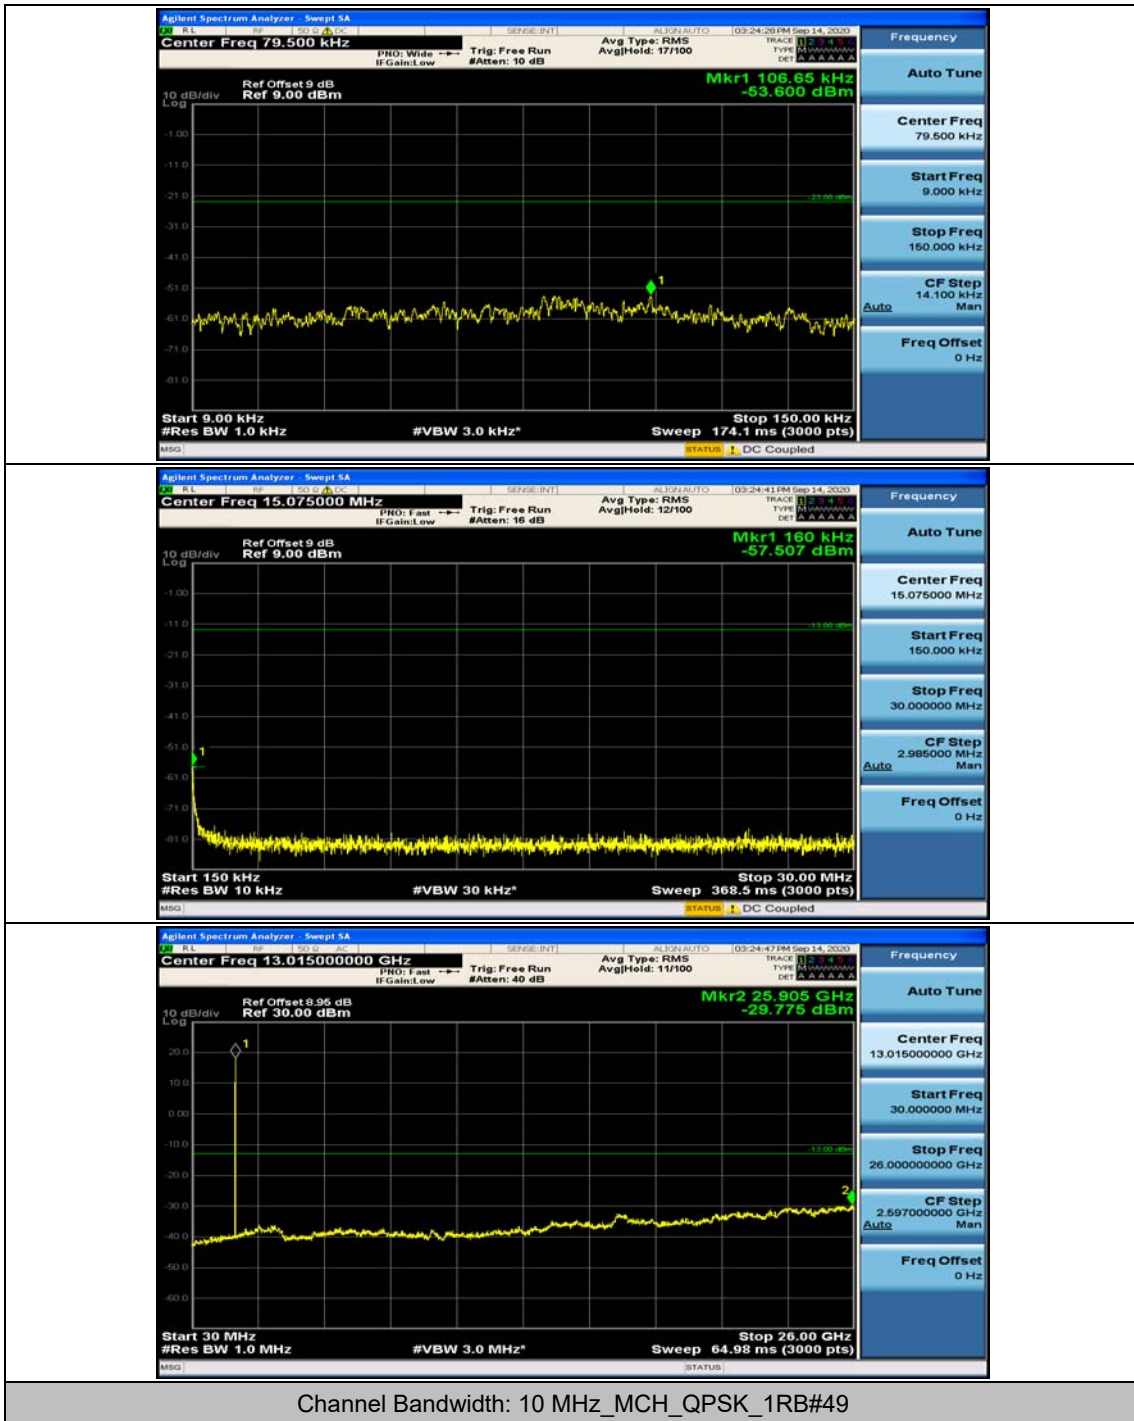

Channel Bandwidth: 5 MHz

(Channel Bandwidth: 5 MHz)_MCH_QPSK_1RB#0

(Channel Bandwidth: 5 MHz)_MCH_QPSK_1RB#12

(Channel Bandwidth: 5 MHz)_HCH_QPSK_1RB#0

(Channel Bandwidth: 5 MHz)_HCH_QPSK_1RB#12

(Channel Bandwidth: 5 MHz)_LCH_16QAM_1RB#0

(Channel Bandwidth: 5 MHz)_LCH_16QAM_1RB#12

Channel Bandwidth: 10 MHz

Channel Bandwidth: 15 MHz

(Channel Bandwidth:15 MHz)_MCH_QPSK_1RB#0

(Channel Bandwidth:15 MHz)_MCH_QPSK_1RB#37