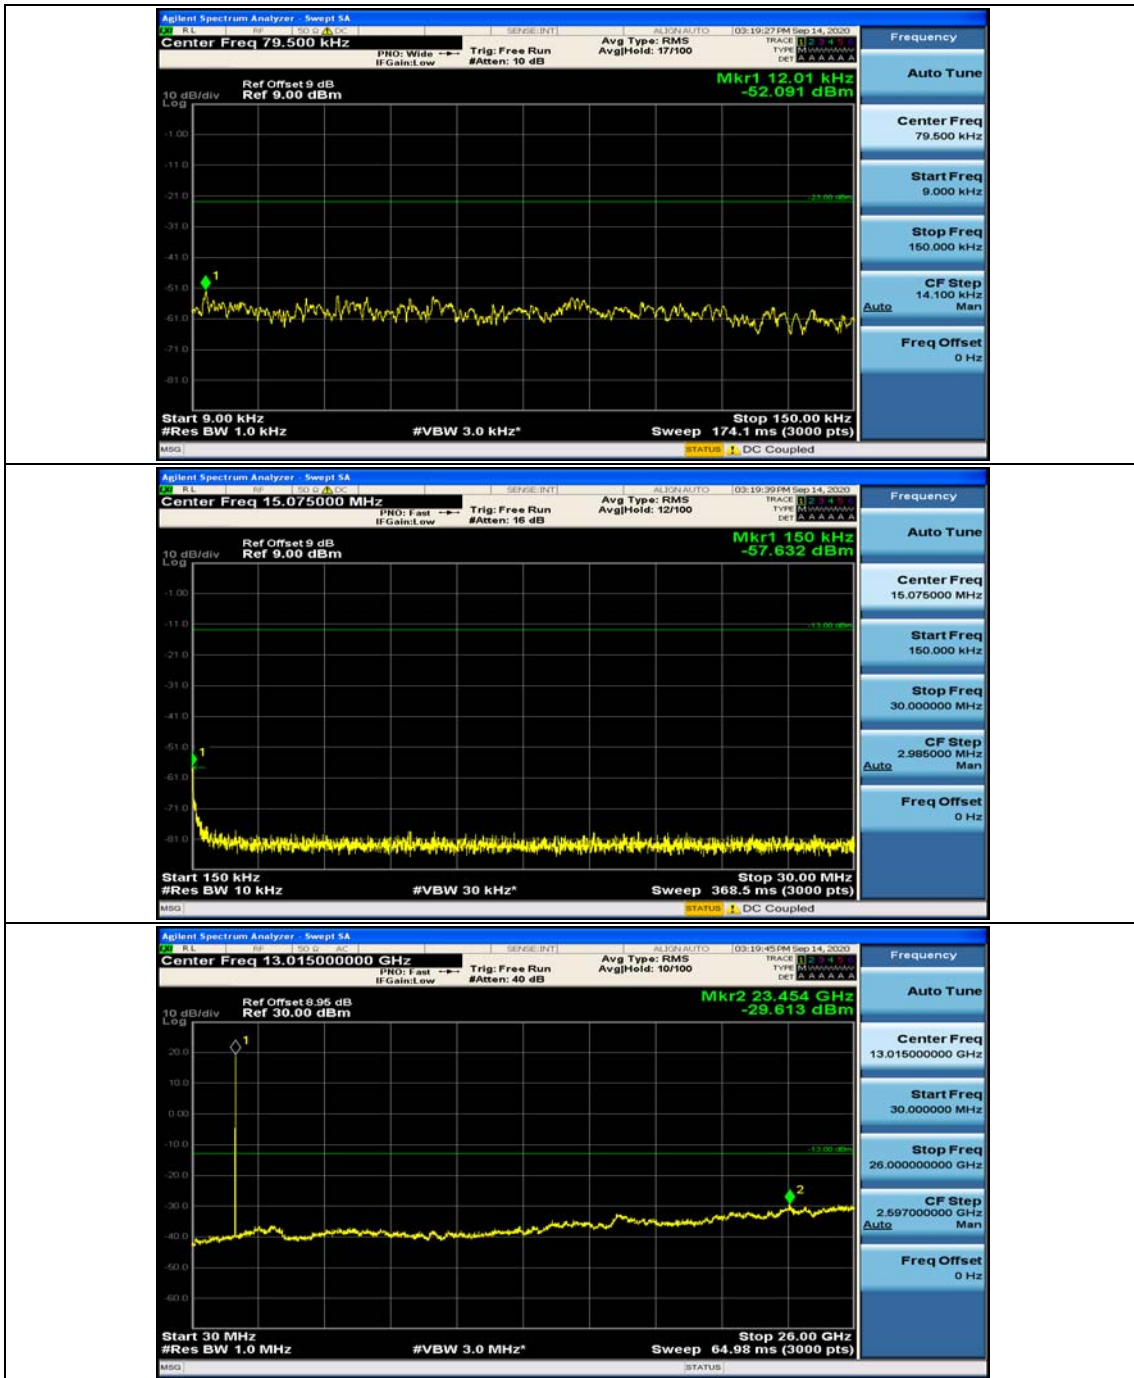

Channel Bandwidth: 5 MHz

(Channel Bandwidth: 5 MHz)_MCH_QPSK_1RB#0

(Channel Bandwidth: 5 MHz)_MCH_QPSK_1RB#12

(Channel Bandwidth: 5 MHz)_HCH_QPSK_1RB#0

(Channel Bandwidth: 5 MHz)_HCH_QPSK_1RB#12

(Channel Bandwidth: 5 MHz)_LCH_16QAM_1RB#0

(Channel Bandwidth: 5 MHz)_LCH_16QAM_1RB#12

Channel Bandwidth: 10 MHz

Channel Bandwidth: 15 MHz

(Channel Bandwidth:15 MHz)_MCH_QPSK_1RB#0

(Channel Bandwidth:15 MHz)_MCH_QPSK_1RB#37