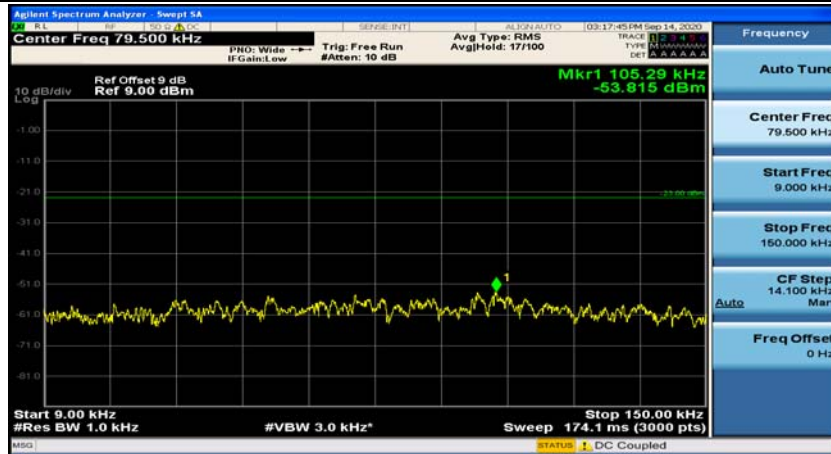

Channel Bandwidth: 5 MHz

(Channel Bandwidth: 5 MHz)_MCH_QPSK_1RB#0

(Channel Bandwidth: 5 MHz)_MCH_QPSK_1RB#12

(Channel Bandwidth: 5 MHz)_HCH_QPSK_1RB#0

(Channel Bandwidth: 5 MHz)_HCH_QPSK_1RB#12

(Channel Bandwidth: 5 MHz)_LCH_16QAM_1RB#0