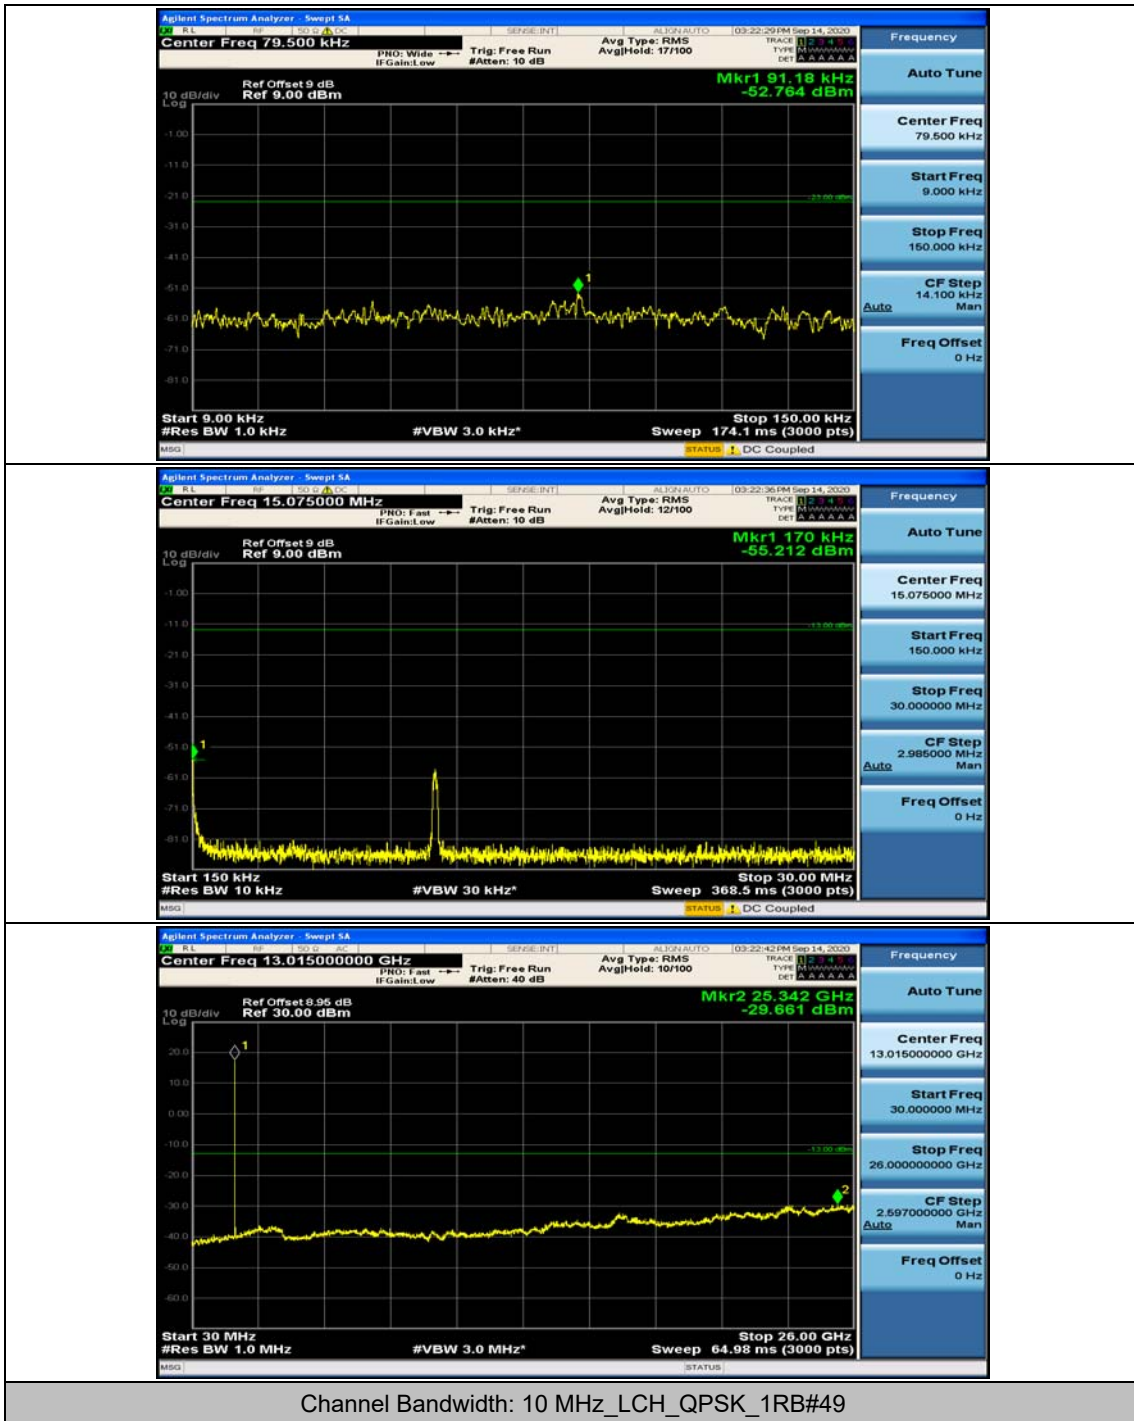

Channel Bandwidth: 5 MHz

(Channel Bandwidth: 5 MHz)_MCH_QPSK_1RB#0

(Channel Bandwidth: 5 MHz)_MCH_QPSK_1RB#12

(Channel Bandwidth: 5 MHz)_HCH_QPSK_1RB#0

(Channel Bandwidth: 5 MHz)_HCH_QPSK_1RB#12

(Channel Bandwidth: 5 MHz)_LCH_16QAM_1RB#0

(Channel Bandwidth: 5 MHz)_LCH_16QAM_1RB#12

Channel Bandwidth: 10 MHz

Channel Bandwidth: 15 MHz

(Channel Bandwidth:15 MHz)_MCH_QPSK_1RB#0

(Channel Bandwidth:15 MHz)_MCH_QPSK_1RB#37