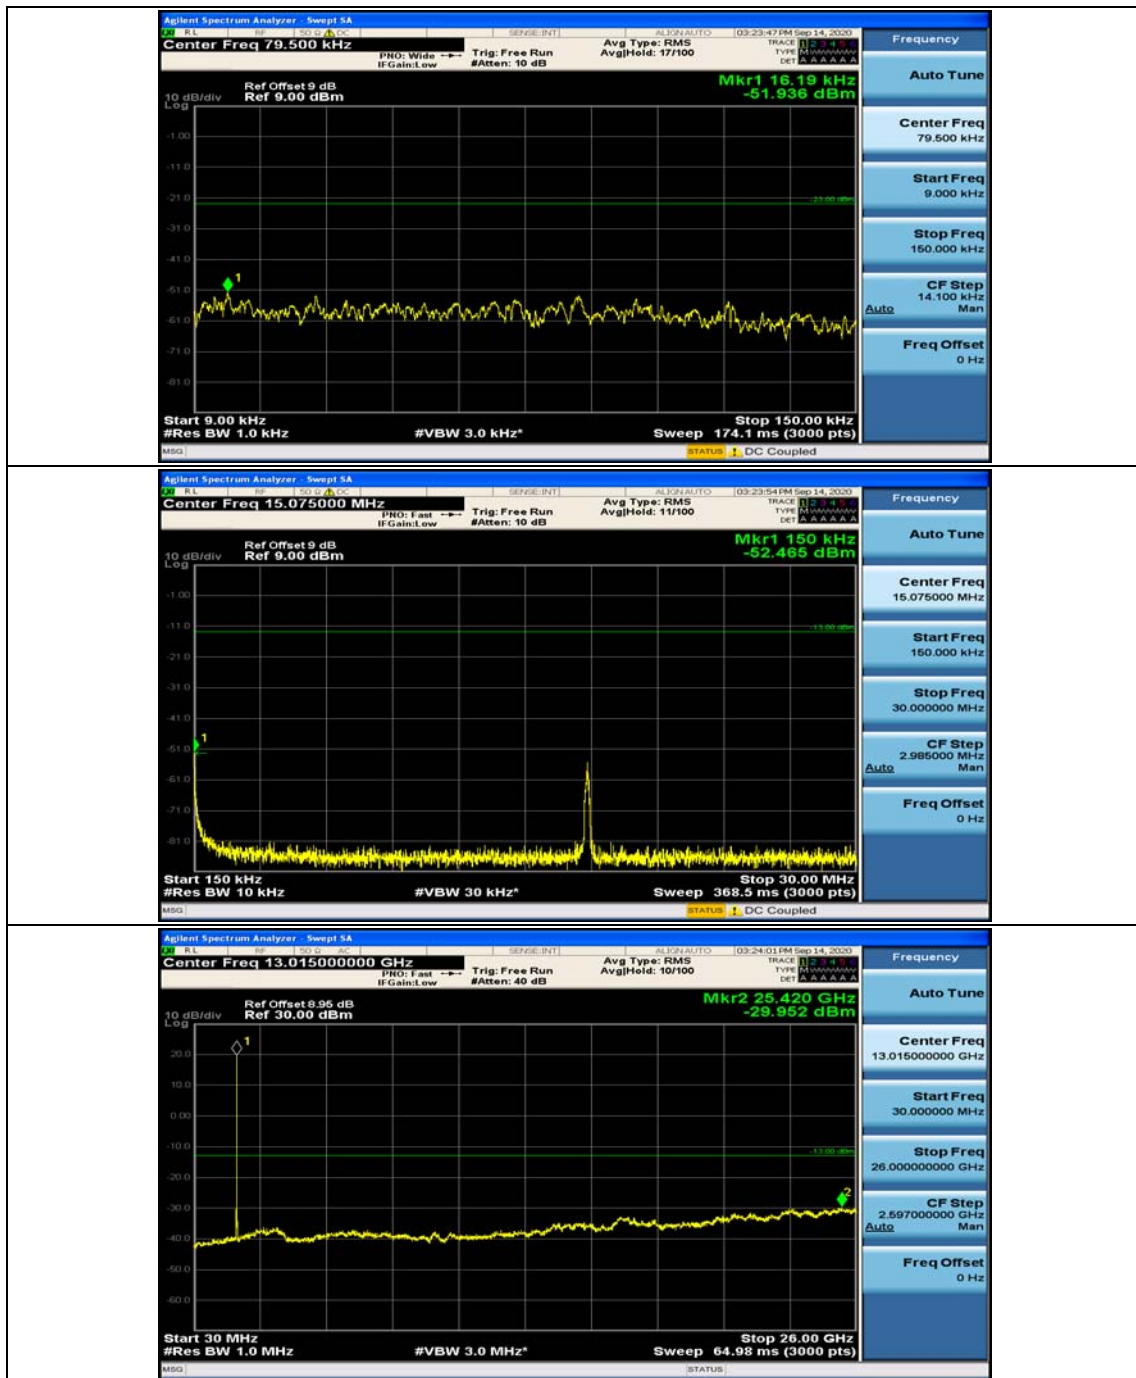

Channel Bandwidth: 5 MHz

(Channel Bandwidth: 5 MHz)_MCH_QPSK_1RB#0

(Channel Bandwidth: 5 MHz)_MCH_QPSK_1RB#12

(Channel Bandwidth: 5 MHz)_HCH_QPSK_1RB#0

(Channel Bandwidth: 5 MHz)_HCH_QPSK_1RB#12

(Channel Bandwidth: 5 MHz)_LCH_16QAM_1RB#0

(Channel Bandwidth: 5 MHz)_LCH_16QAM_1RB#12

Channel Bandwidth: 10 MHz

Channel Bandwidth: 15 MHz

(Channel Bandwidth:15 MHz)_MCH_QPSK_1RB#0

(Channel Bandwidth:15 MHz)_MCH_QPSK_1RB#37