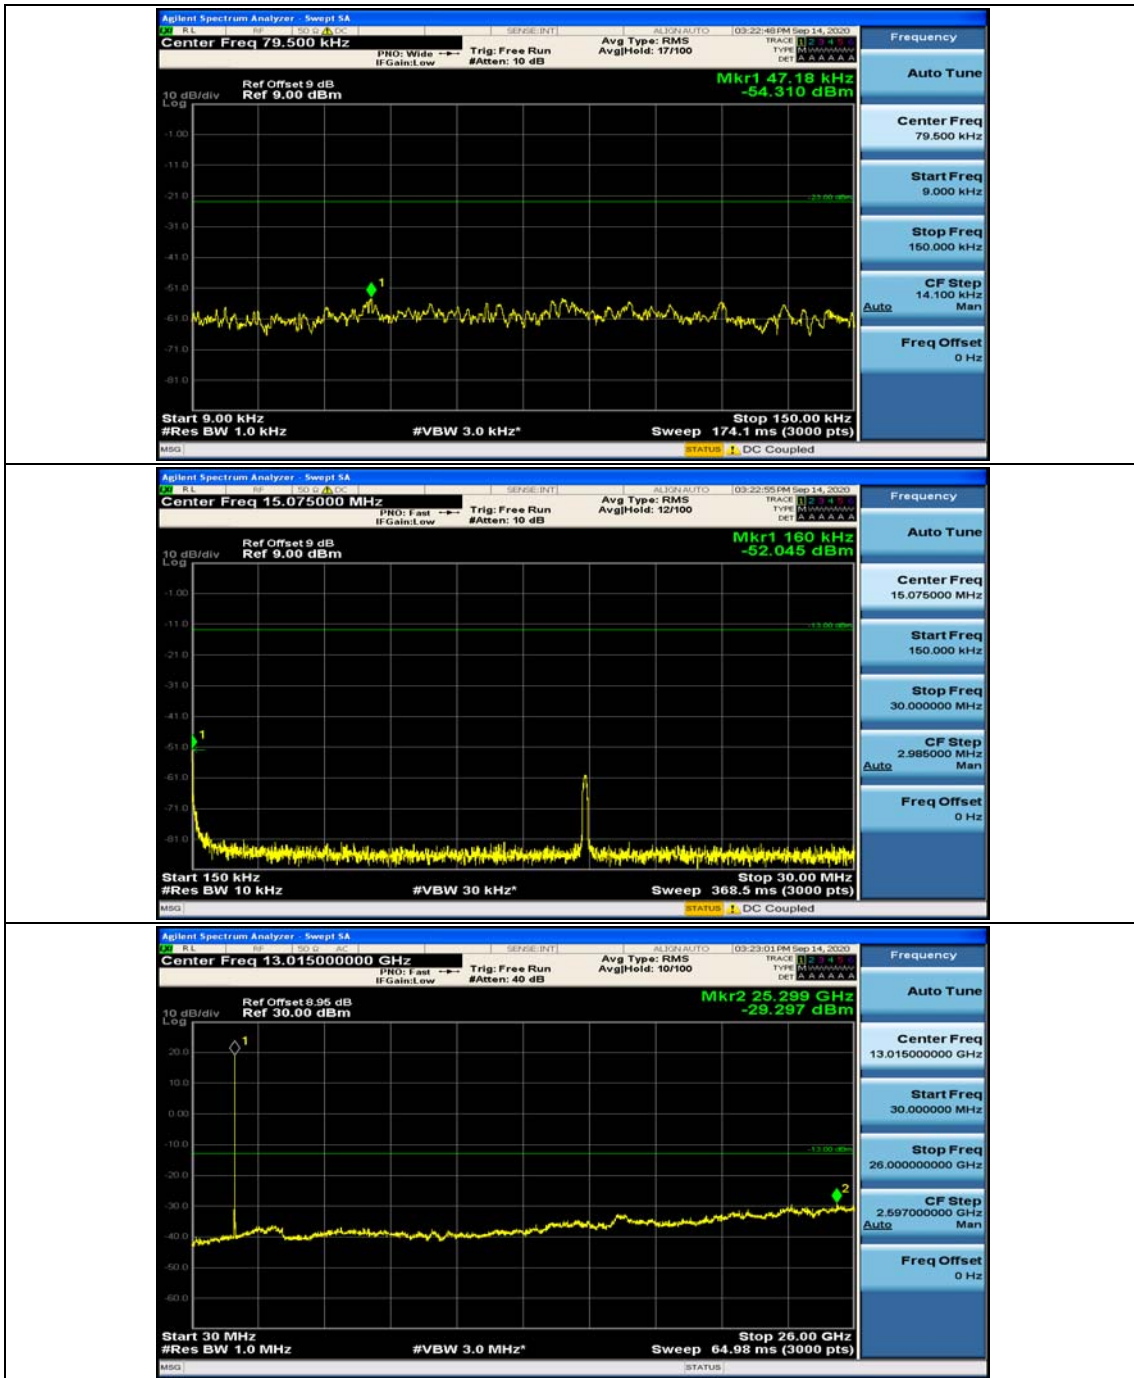

Channel Bandwidth: 5 MHz

(Channel Bandwidth: 5 MHz)_MCH_QPSK_1RB#0

(Channel Bandwidth: 5 MHz)_MCH_QPSK_1RB#12

(Channel Bandwidth: 5 MHz)_HCH_QPSK_1RB#0

(Channel Bandwidth: 5 MHz)_HCH_QPSK_1RB#12

(Channel Bandwidth: 5 MHz)_LCH_16QAM_1RB#0

(Channel Bandwidth: 5 MHz)_LCH_16QAM_1RB#12

Channel Bandwidth: 10 MHz

Channel Bandwidth: 15 MHz

(Channel Bandwidth:15 MHz)_MCH_QPSK_1RB#0

(Channel Bandwidth:15 MHz)_MCH_QPSK_1RB#37