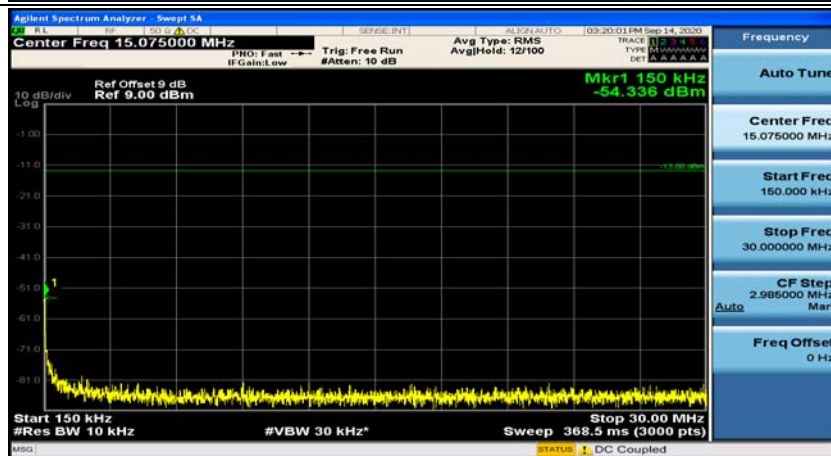

Channel Bandwidth: 5 MHz

(Channel Bandwidth: 5 MHz)_MCH_QPSK_1RB#0

(Channel Bandwidth: 5 MHz)_MCH_QPSK_1RB#12

(Channel Bandwidth: 5 MHz)_HCH_QPSK_1RB#0

(Channel Bandwidth: 5 MHz)_HCH_QPSK_1RB#12

(Channel Bandwidth: 5 MHz)_LCH_16QAM_1RB#0