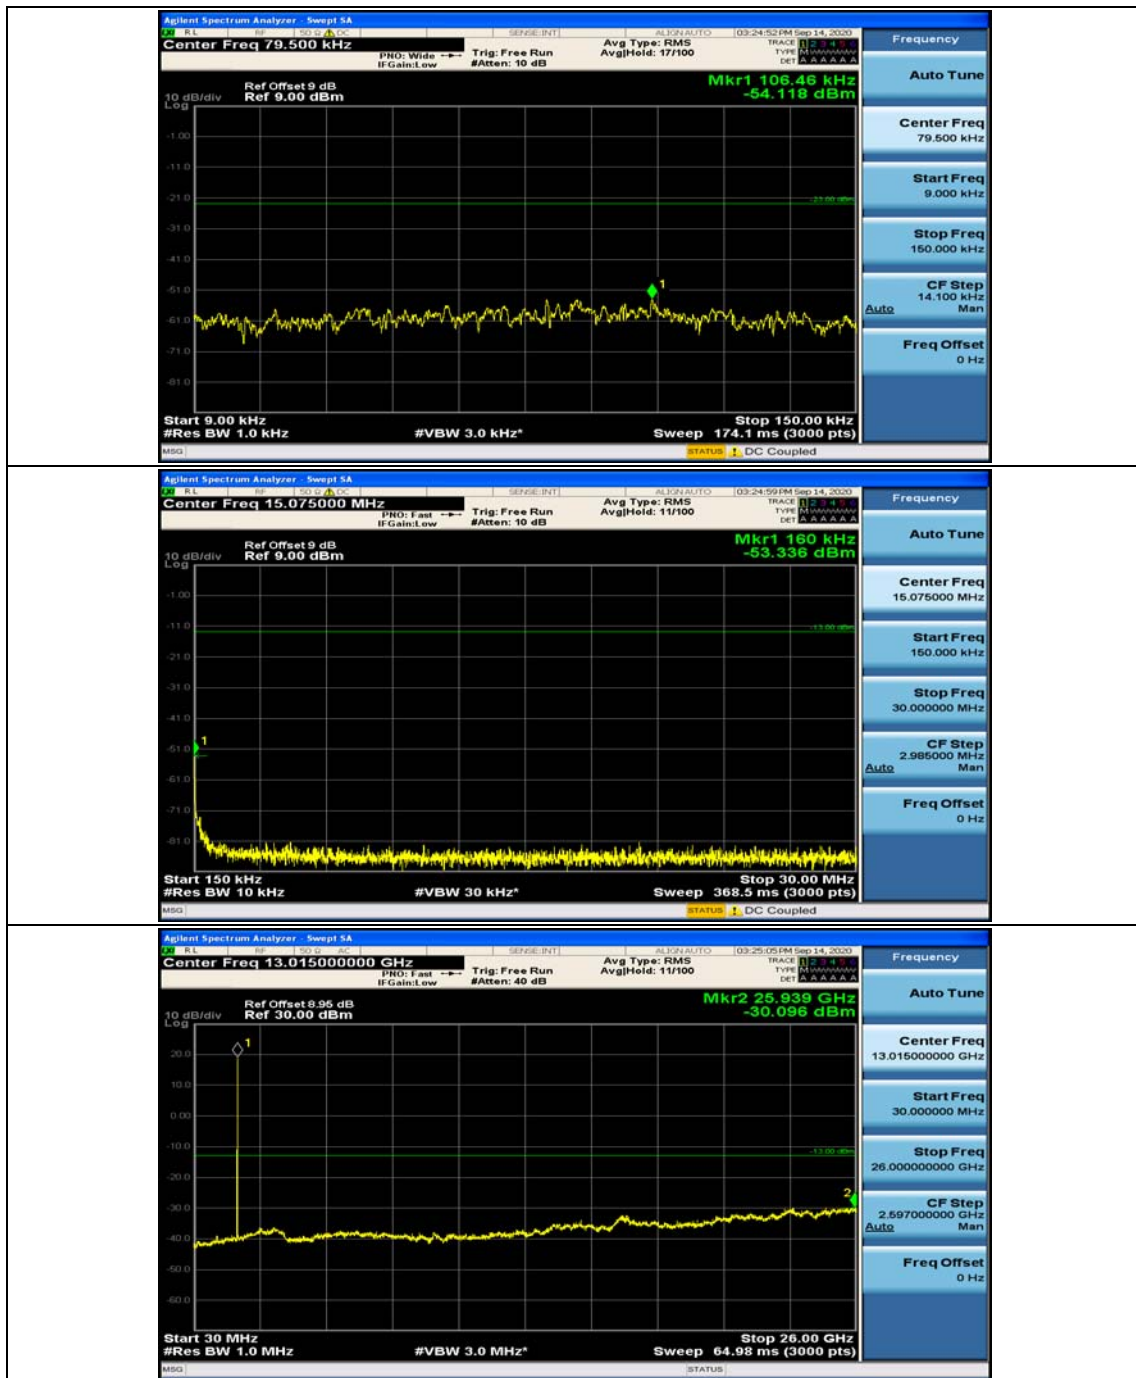

Channel Bandwidth: 5 MHz

(Channel Bandwidth: 5 MHz)_MCH_QPSK_1RB#0

(Channel Bandwidth: 5 MHz)_MCH_QPSK_1RB#12

(Channel Bandwidth: 5 MHz)_HCH_QPSK_1RB#0

(Channel Bandwidth: 5 MHz)_HCH_QPSK_1RB#12

(Channel Bandwidth: 5 MHz)_LCH_16QAM_1RB#0

(Channel Bandwidth: 5 MHz)_LCH_16QAM_1RB#12

Channel Bandwidth: 10 MHz

Channel Bandwidth: 15 MHz

(Channel Bandwidth:15 MHz)_MCH_QPSK_1RB#0

(Channel Bandwidth:15 MHz)_MCH_QPSK_1RB#37