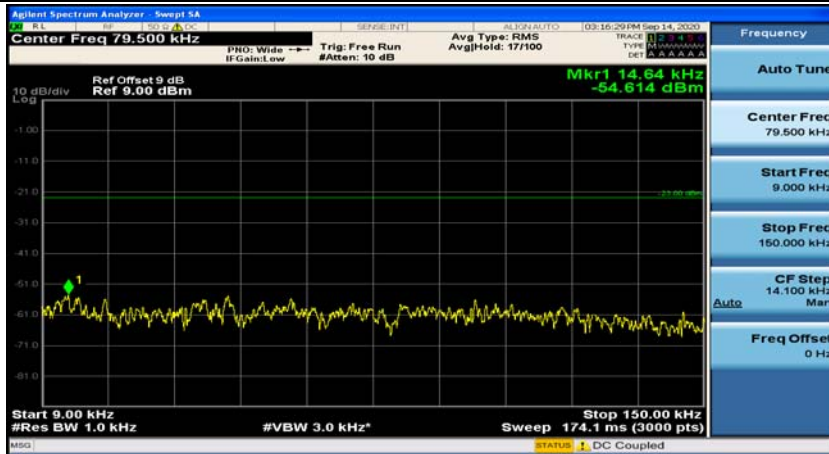

Channel Bandwidth: 5 MHz

(Channel Bandwidth: 5 MHz)_MCH_QPSK_1RB#0

(Channel Bandwidth: 5 MHz)_MCH_QPSK_1RB#12

(Channel Bandwidth: 5 MHz)_HCH_QPSK_1RB#0

(Channel Bandwidth: 5 MHz)_HCH_QPSK_1RB#12

(Channel Bandwidth: 5 MHz)_LCH_16QAM_1RB#0