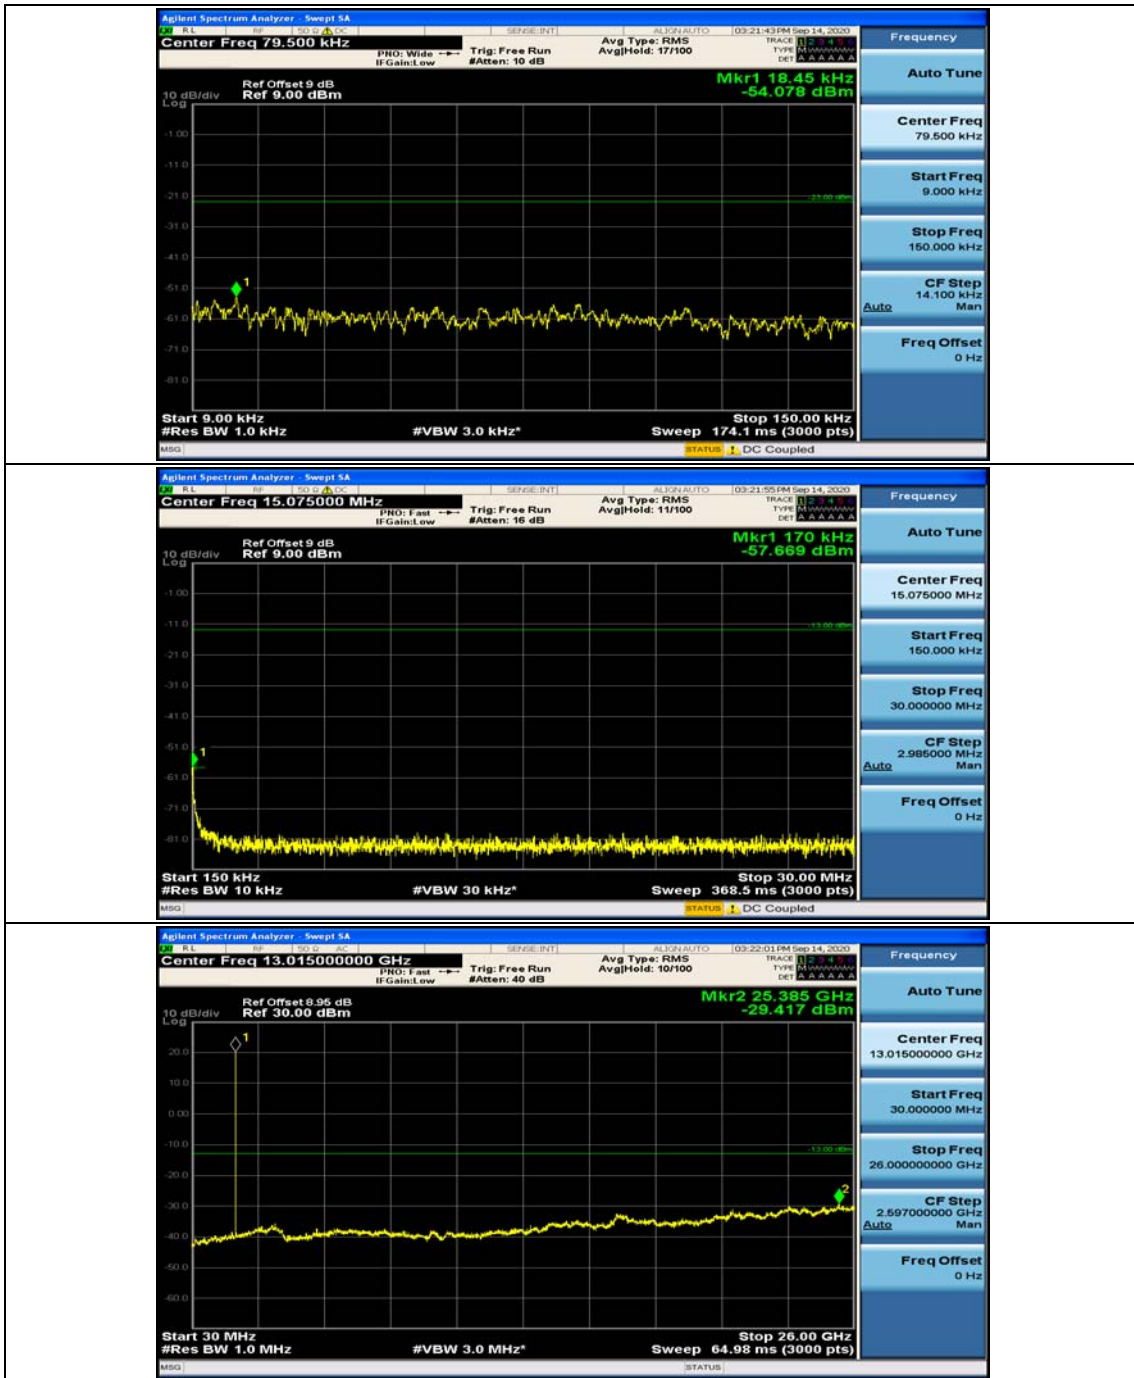

Channel Bandwidth: 5 MHz

(Channel Bandwidth: 5 MHz)_MCH_QPSK_1RB#0

(Channel Bandwidth: 5 MHz)_MCH_QPSK_1RB#12

(Channel Bandwidth: 5 MHz)_HCH_QPSK_1RB#0

(Channel Bandwidth: 5 MHz)_HCH_QPSK_1RB#12

(Channel Bandwidth: 5 MHz)_LCH_16QAM_1RB#0

(Channel Bandwidth: 5 MHz)_LCH_16QAM_1RB#12

Channel Bandwidth: 10 MHz

Channel Bandwidth: 15 MHz

(Channel Bandwidth:15 MHz)_MCH_QPSK_1RB#0

(Channel Bandwidth:15 MHz)_MCH_QPSK_1RB#37