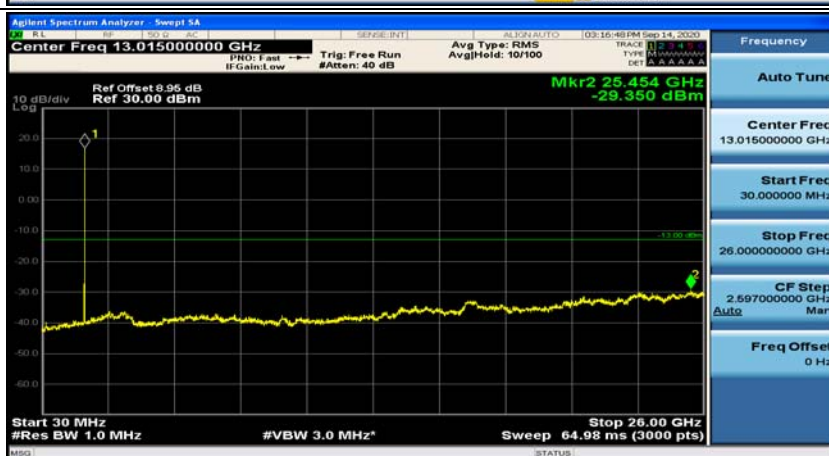

Channel Bandwidth: 5 MHz

(Channel Bandwidth: 5 MHz)_MCH_QPSK_1RB#0

(Channel Bandwidth: 5 MHz)_MCH_QPSK_1RB#12

(Channel Bandwidth: 5 MHz)_HCH_QPSK_1RB#0

(Channel Bandwidth: 5 MHz)_HCH_QPSK_1RB#12

(Channel Bandwidth: 5 MHz)_LCH_16QAM_1RB#0