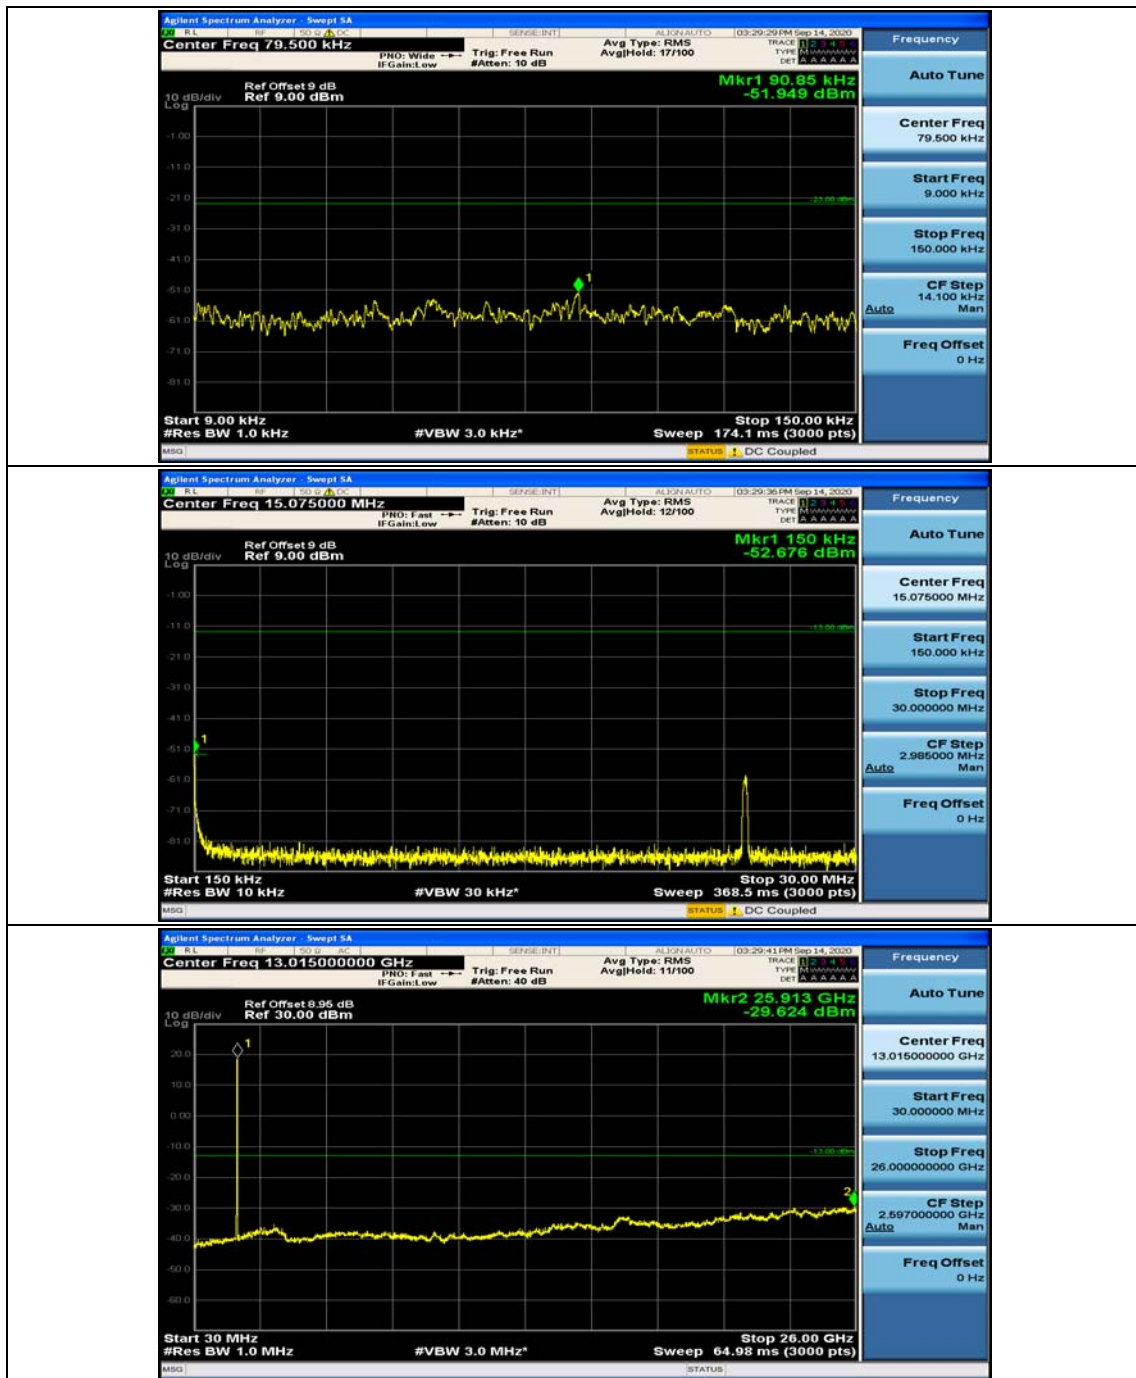

Channel Bandwidth: 5 MHz

(Channel Bandwidth: 5 MHz)_MCH_QPSK_1RB#0

(Channel Bandwidth: 5 MHz)_MCH_QPSK_1RB#12

(Channel Bandwidth: 5 MHz)_HCH_QPSK_1RB#0

(Channel Bandwidth: 5 MHz)_HCH_QPSK_1RB#12

(Channel Bandwidth: 5 MHz)_LCH_16QAM_1RB#0

(Channel Bandwidth: 5 MHz)_LCH_16QAM_1RB#12

Channel Bandwidth: 10 MHz

Channel Bandwidth: 15 MHz

(Channel Bandwidth:15 MHz)_MCH_QPSK_1RB#0

(Channel Bandwidth:15 MHz)_MCH_QPSK_1RB#37