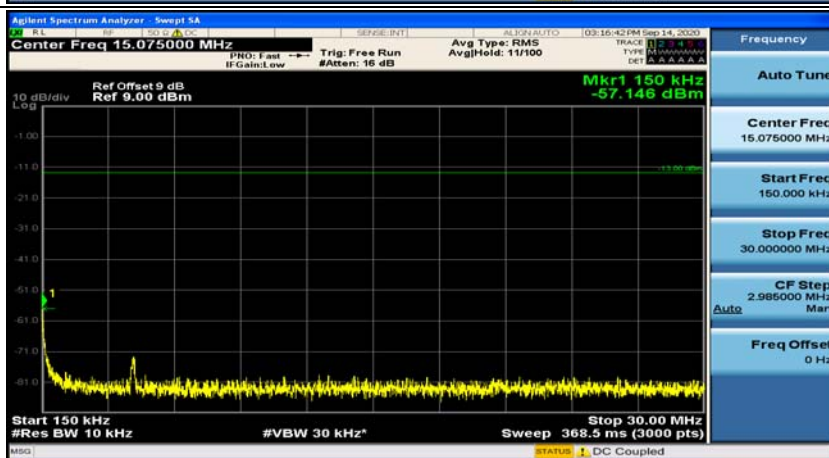

Channel Bandwidth: 5 MHz

(Channel Bandwidth: 5 MHz)_MCH_QPSK_1RB#0

(Channel Bandwidth: 5 MHz)_MCH_QPSK_1RB#12

(Channel Bandwidth: 5 MHz)_HCH_QPSK_1RB#0

(Channel Bandwidth: 5 MHz)_HCH_QPSK_1RB#12

(Channel Bandwidth: 5 MHz)_LCH_16QAM_1RB#0