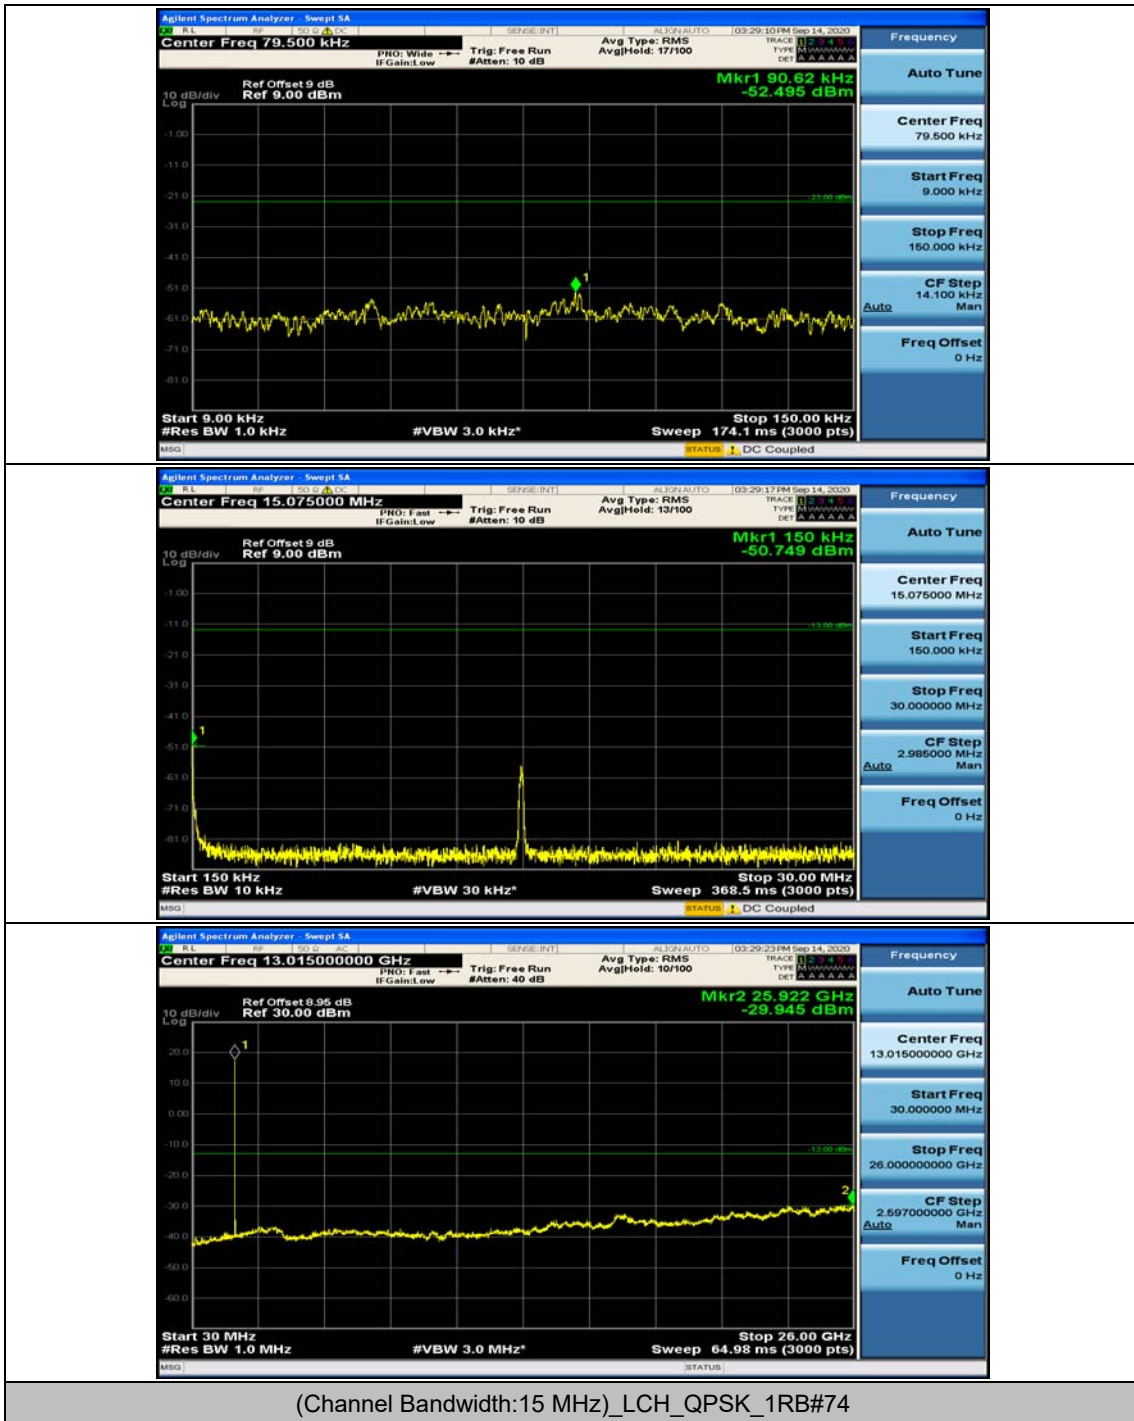

Channel Bandwidth: 5 MHz

(Channel Bandwidth: 5 MHz)_MCH_QPSK_1RB#0

(Channel Bandwidth: 5 MHz)_MCH_QPSK_1RB#12

(Channel Bandwidth: 5 MHz)_HCH_QPSK_1RB#0

(Channel Bandwidth: 5 MHz)_HCH_QPSK_1RB#12

(Channel Bandwidth: 5 MHz)_LCH_16QAM_1RB#0

(Channel Bandwidth: 5 MHz)_LCH_16QAM_1RB#12

Channel Bandwidth: 10 MHz

Channel Bandwidth: 15 MHz

(Channel Bandwidth:15 MHz)_MCH_QPSK_1RB#0

(Channel Bandwidth:15 MHz)_MCH_QPSK_1RB#37