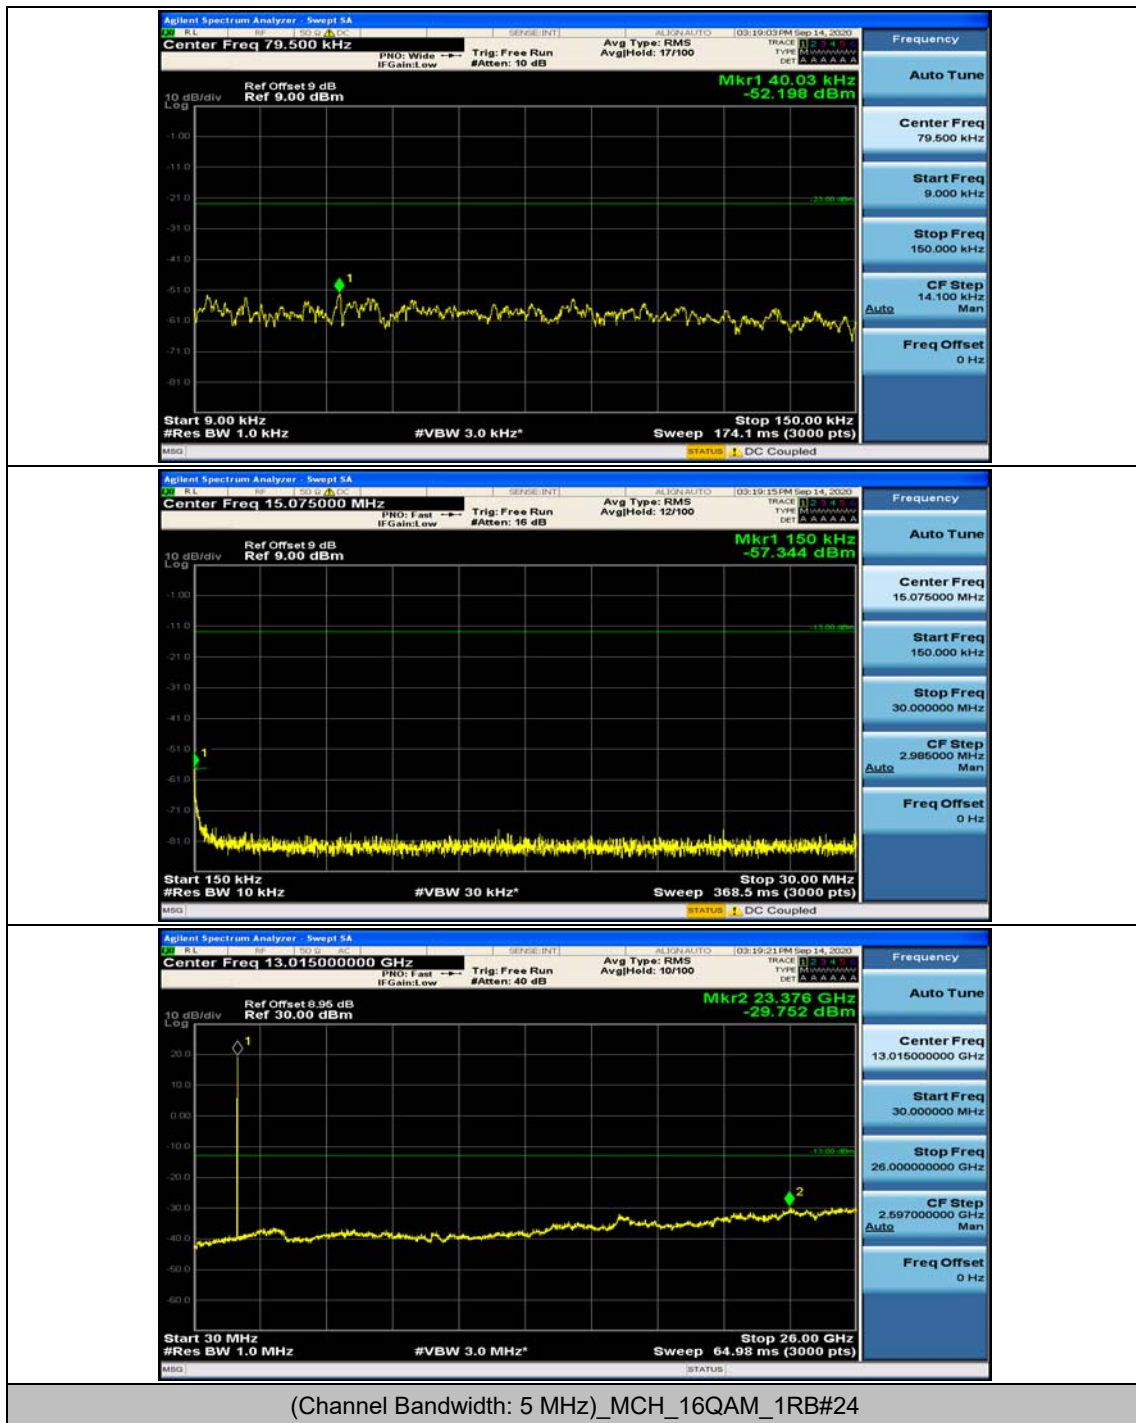

Channel Bandwidth: 5 MHz

(Channel Bandwidth: 5 MHz)_MCH_QPSK_1RB#0

(Channel Bandwidth: 5 MHz)_MCH_QPSK_1RB#12

(Channel Bandwidth: 5 MHz)_HCH_QPSK_1RB#0

(Channel Bandwidth: 5 MHz)_HCH_QPSK_1RB#12

(Channel Bandwidth: 5 MHz)_LCH_16QAM_1RB#0

(Channel Bandwidth: 5 MHz)_LCH_16QAM_1RB#12

Channel Bandwidth: 10 MHz

Channel Bandwidth: 15 MHz

(Channel Bandwidth:15 MHz)_MCH_QPSK_1RB#0

(Channel Bandwidth:15 MHz)_MCH_QPSK_1RB#37