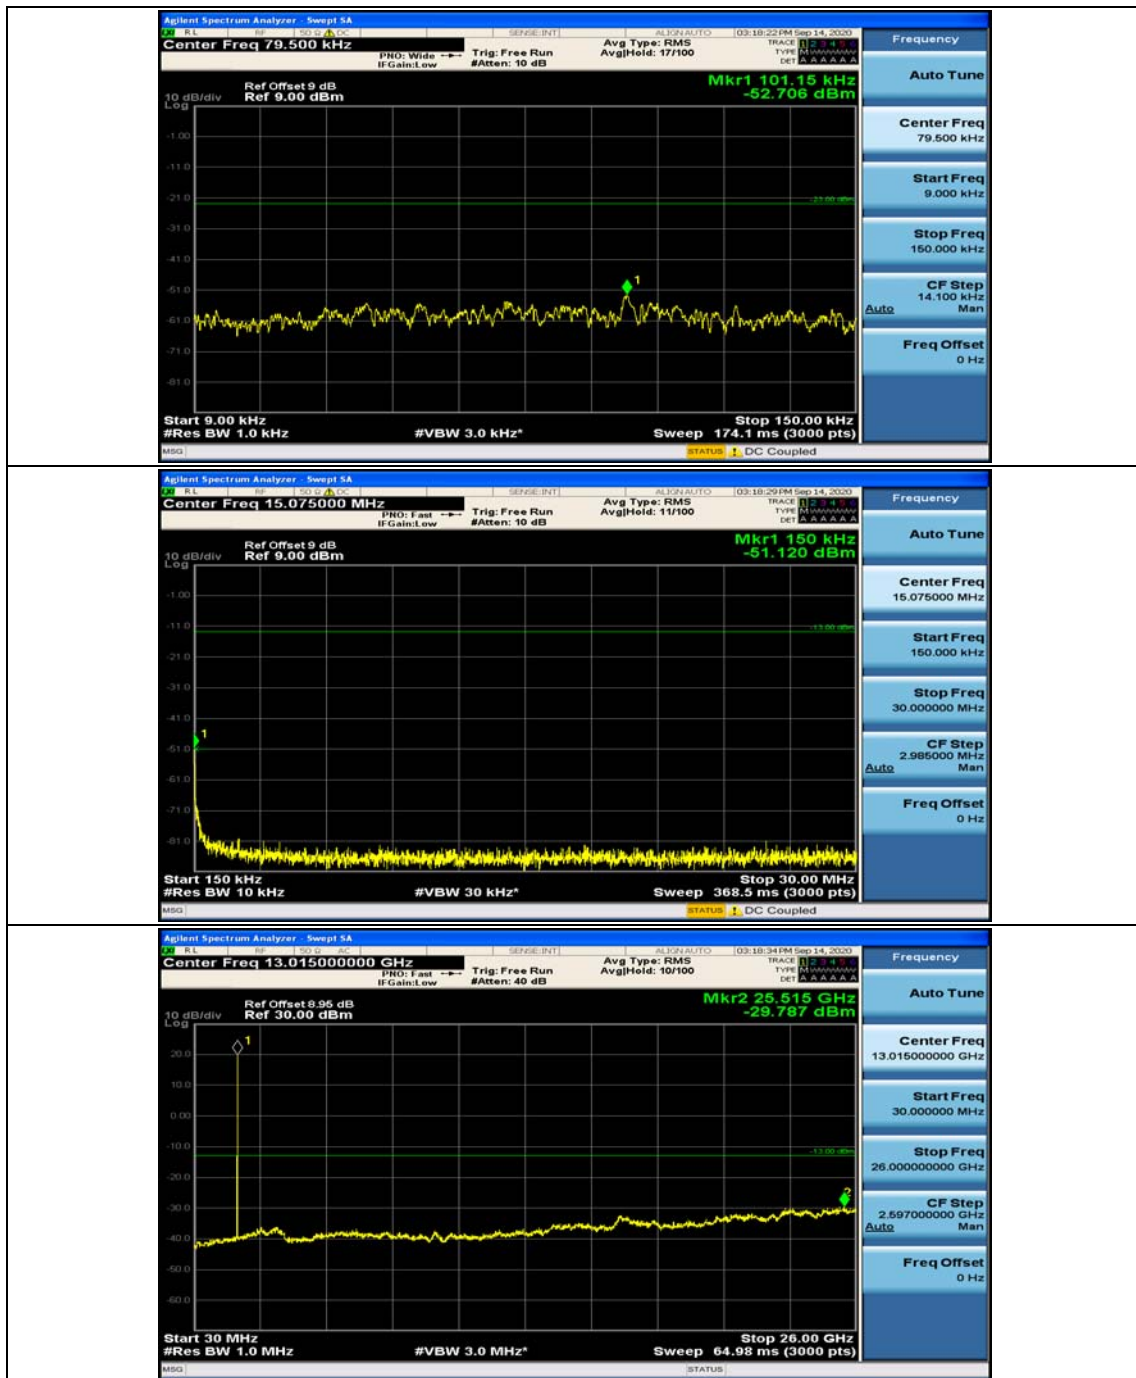

Channel Bandwidth: 5 MHz

(Channel Bandwidth: 5 MHz)_MCH_QPSK_1RB#0

(Channel Bandwidth: 5 MHz)_MCH_QPSK_1RB#12

(Channel Bandwidth: 5 MHz)_HCH_QPSK_1RB#0

(Channel Bandwidth: 5 MHz)_HCH_QPSK_1RB#12

(Channel Bandwidth: 5 MHz)_LCH_16QAM_1RB#0

(Channel Bandwidth: 5 MHz)_LCH_16QAM_1RB#12

Channel Bandwidth: 10 MHz

Channel Bandwidth: 15 MHz

(Channel Bandwidth:15 MHz)_MCH_QPSK_1RB#0

(Channel Bandwidth:15 MHz)_MCH_QPSK_1RB#37