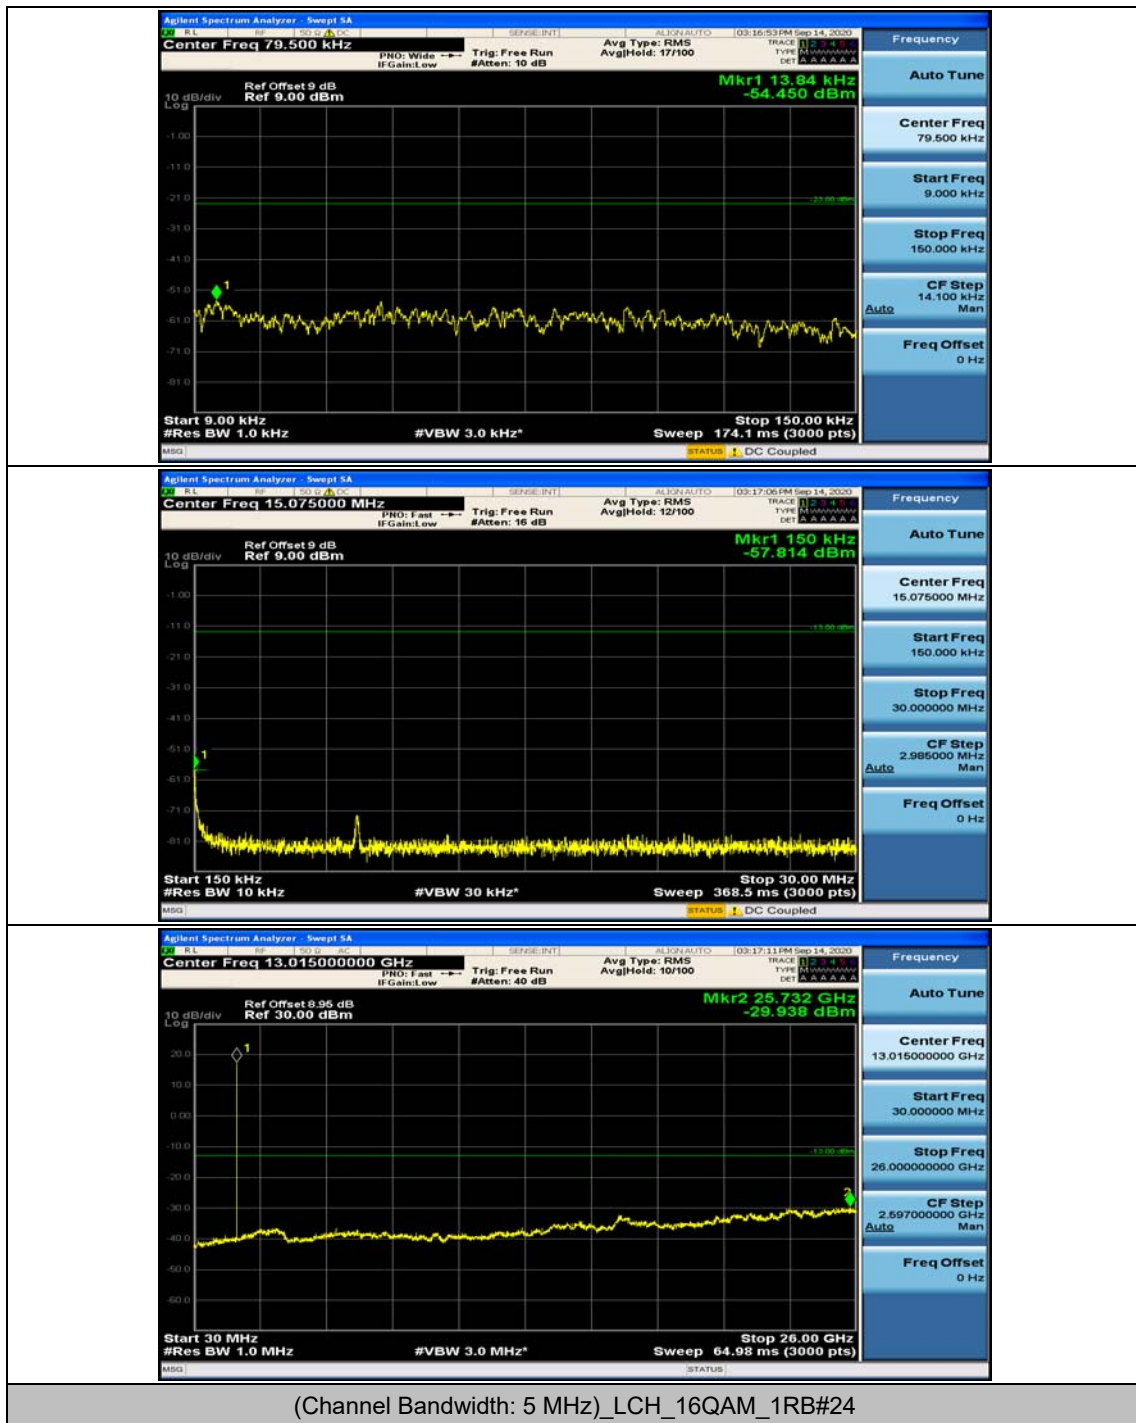

Channel Bandwidth: 5 MHz

(Channel Bandwidth: 5 MHz)_MCH_QPSK_1RB#0

(Channel Bandwidth: 5 MHz)_MCH_QPSK_1RB#12

(Channel Bandwidth: 5 MHz)_HCH_QPSK_1RB#0

(Channel Bandwidth: 5 MHz)_HCH_QPSK_1RB#12

(Channel Bandwidth: 5 MHz)_LCH_16QAM_1RB#0

(Channel Bandwidth: 5 MHz)_LCH_16QAM_1RB#12

Channel Bandwidth: 10 MHz

Channel Bandwidth: 15 MHz

(Channel Bandwidth:15 MHz)_MCH_QPSK_1RB#0

(Channel Bandwidth:15 MHz)_MCH_QPSK_1RB#37