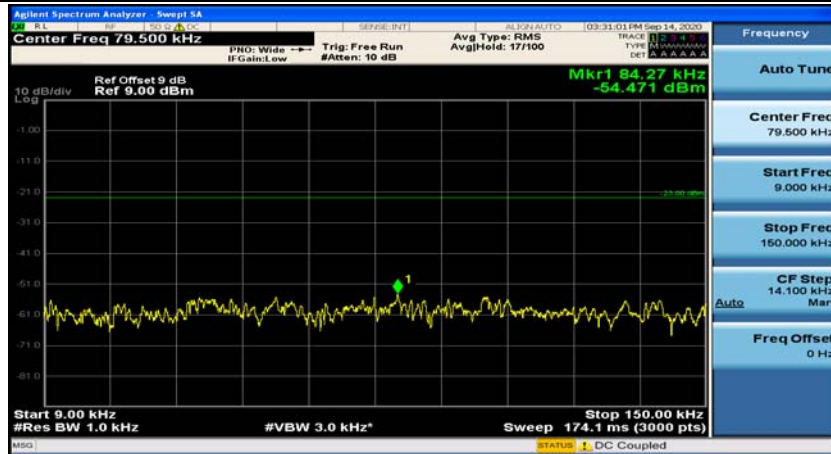

Channel Bandwidth: 5 MHz

(Channel Bandwidth: 5 MHz)_MCH_QPSK_1RB#0

(Channel Bandwidth: 5 MHz)_MCH_QPSK_1RB#12

(Channel Bandwidth: 5 MHz)_HCH_QPSK_1RB#0

(Channel Bandwidth: 5 MHz)_HCH_QPSK_1RB#12

(Channel Bandwidth: 5 MHz)_LCH_16QAM_1RB#0

(Channel Bandwidth: 5 MHz)_LCH_16QAM_1RB#12

Channel Bandwidth: 10 MHz

Channel Bandwidth: 15 MHz

(Channel Bandwidth:15 MHz)_MCH_QPSK_1RB#0

(Channel Bandwidth:15 MHz)_MCH_QPSK_1RB#37