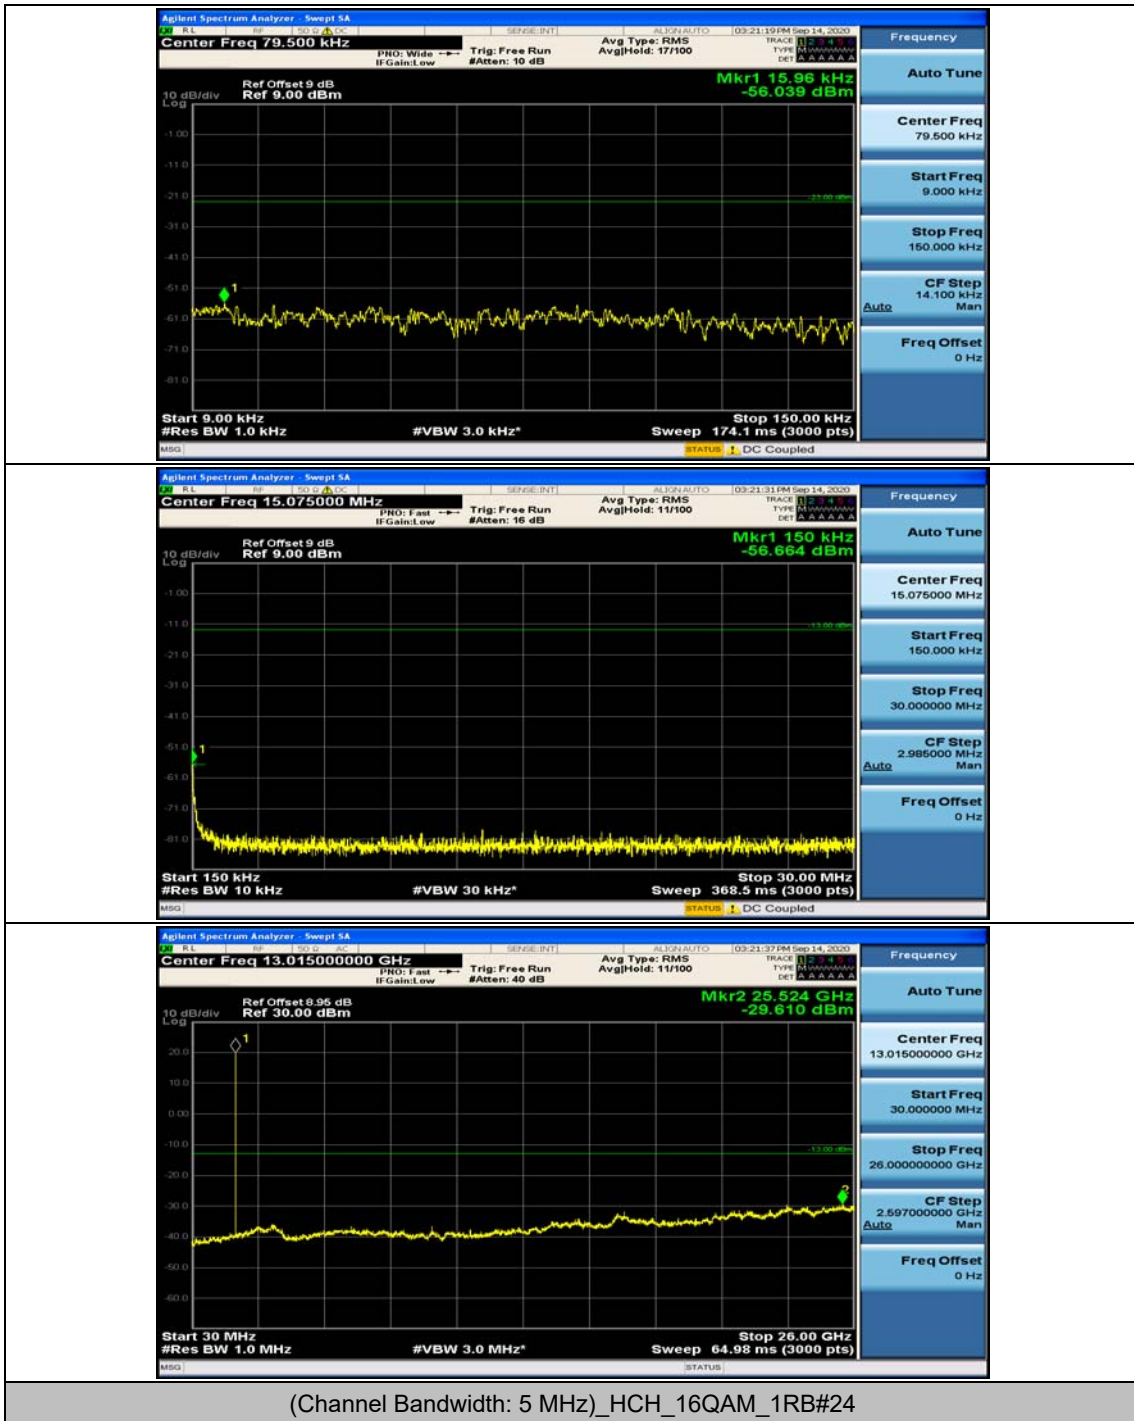

Channel Bandwidth: 5 MHz

(Channel Bandwidth: 5 MHz)_MCH_QPSK_1RB#0

(Channel Bandwidth: 5 MHz)_MCH_QPSK_1RB#12

(Channel Bandwidth: 5 MHz)_HCH_QPSK_1RB#0

(Channel Bandwidth: 5 MHz)_HCH_QPSK_1RB#12

(Channel Bandwidth: 5 MHz)_LCH_16QAM_1RB#0

(Channel Bandwidth: 5 MHz)_LCH_16QAM_1RB#12

Channel Bandwidth: 10 MHz

Channel Bandwidth: 15 MHz

(Channel Bandwidth:15 MHz)_MCH_QPSK_1RB#0

(Channel Bandwidth:15 MHz)_MCH_QPSK_1RB#37