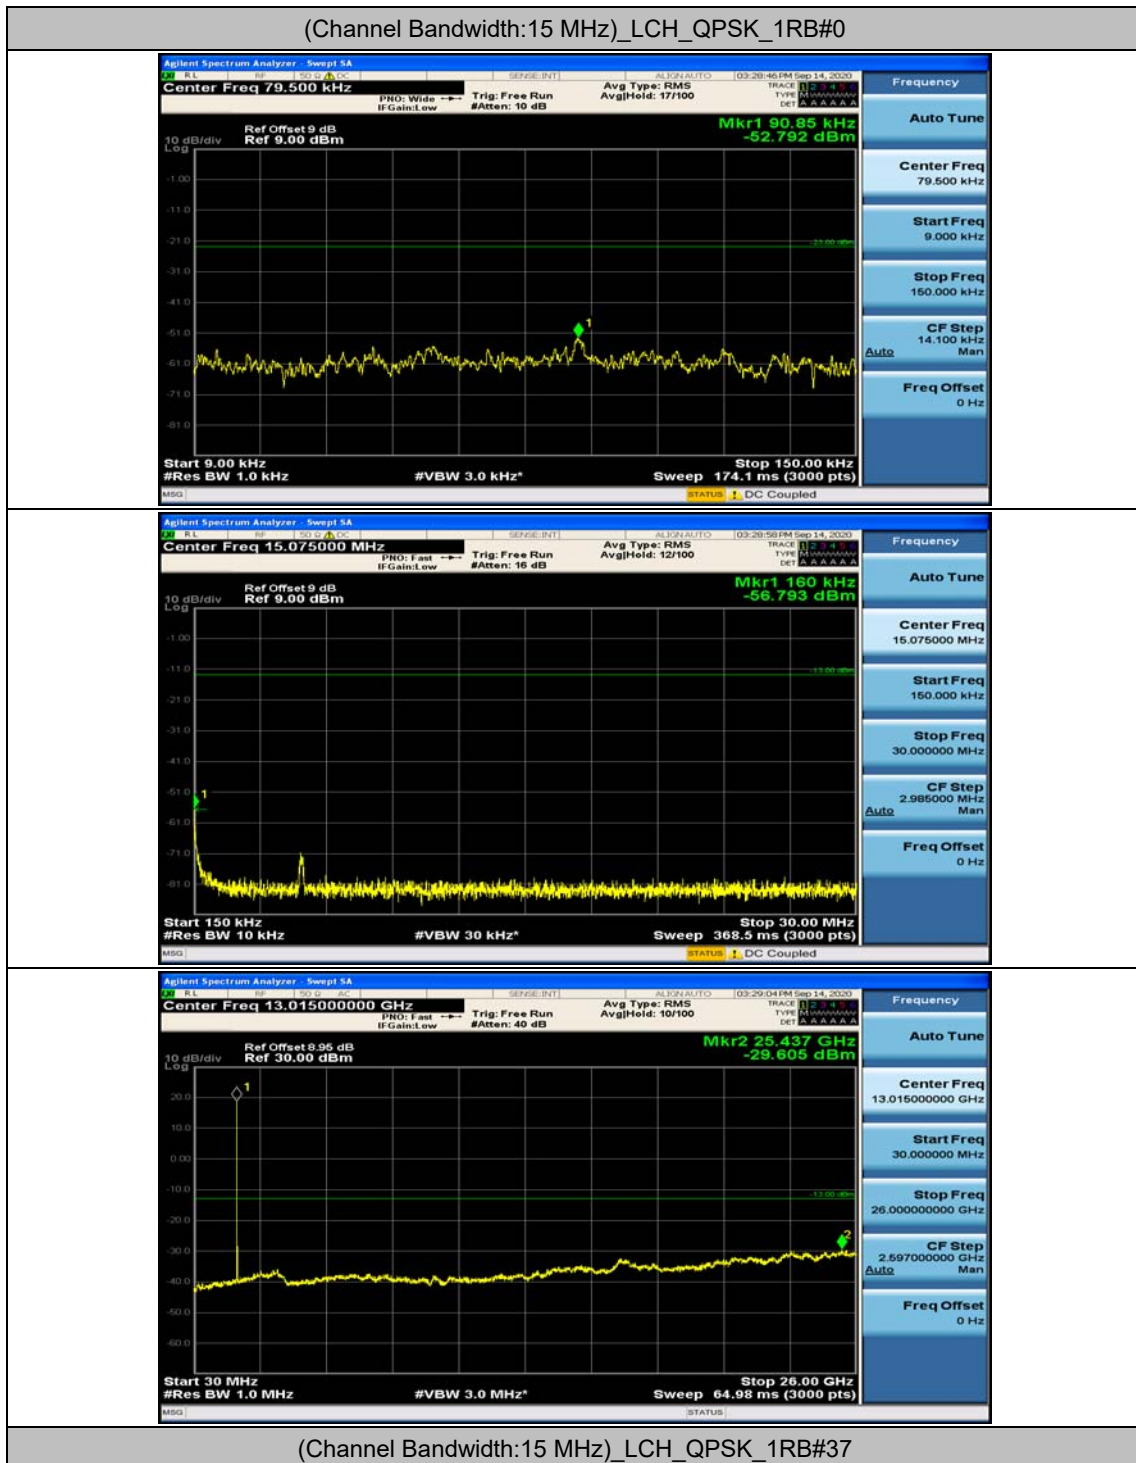

Channel Bandwidth: 5 MHz

(Channel Bandwidth: 5 MHz)_MCH_QPSK_1RB#0

(Channel Bandwidth: 5 MHz)_MCH_QPSK_1RB#12

(Channel Bandwidth: 5 MHz)_HCH_QPSK_1RB#0

(Channel Bandwidth: 5 MHz)_HCH_QPSK_1RB#12

(Channel Bandwidth: 5 MHz)_LCH_16QAM_1RB#0

(Channel Bandwidth: 5 MHz)_LCH_16QAM_1RB#12

Channel Bandwidth: 10 MHz

Channel Bandwidth: 15 MHz

(Channel Bandwidth:15 MHz)_MCH_QPSK_1RB#0

(Channel Bandwidth:15 MHz)_MCH_QPSK_1RB#37