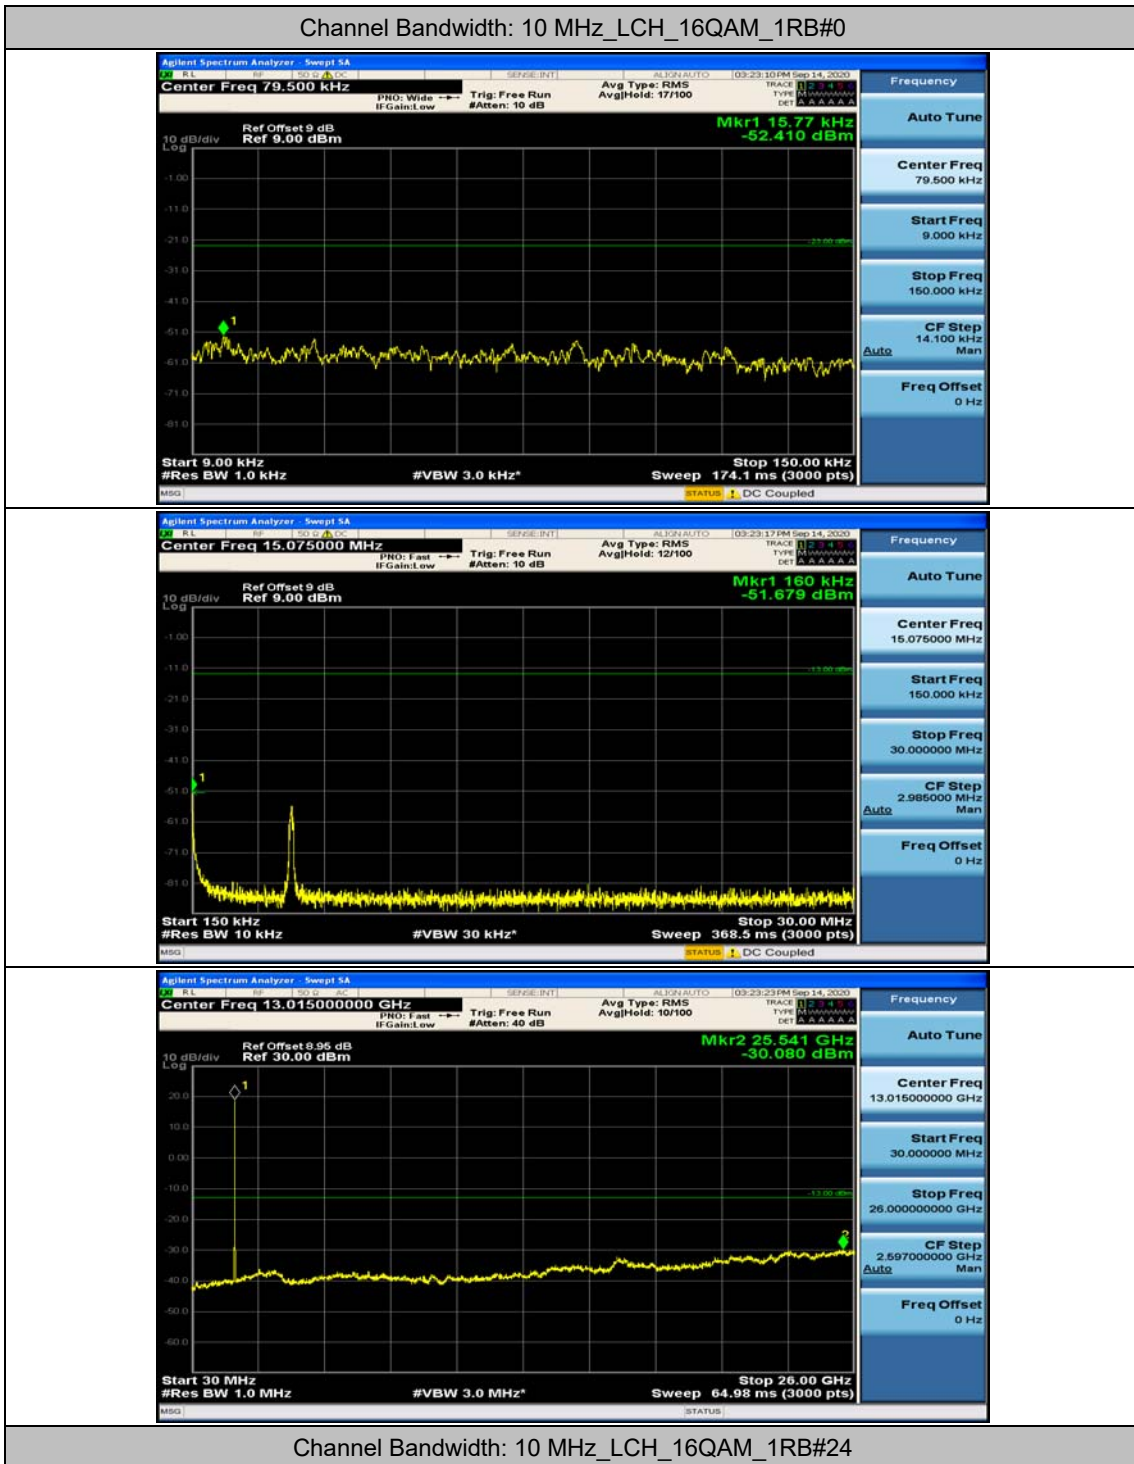

Channel Bandwidth: 5 MHz

(Channel Bandwidth: 5 MHz)_MCH_QPSK_1RB#0

(Channel Bandwidth: 5 MHz)_MCH_QPSK_1RB#12

(Channel Bandwidth: 5 MHz)_HCH_QPSK_1RB#0

(Channel Bandwidth: 5 MHz)_HCH_QPSK_1RB#12

(Channel Bandwidth: 5 MHz)_LCH_16QAM_1RB#0

(Channel Bandwidth: 5 MHz)_LCH_16QAM_1RB#12

Channel Bandwidth: 10 MHz

Channel Bandwidth: 15 MHz

(Channel Bandwidth:15 MHz)_MCH_QPSK_1RB#0

(Channel Bandwidth:15 MHz)_MCH_QPSK_1RB#37