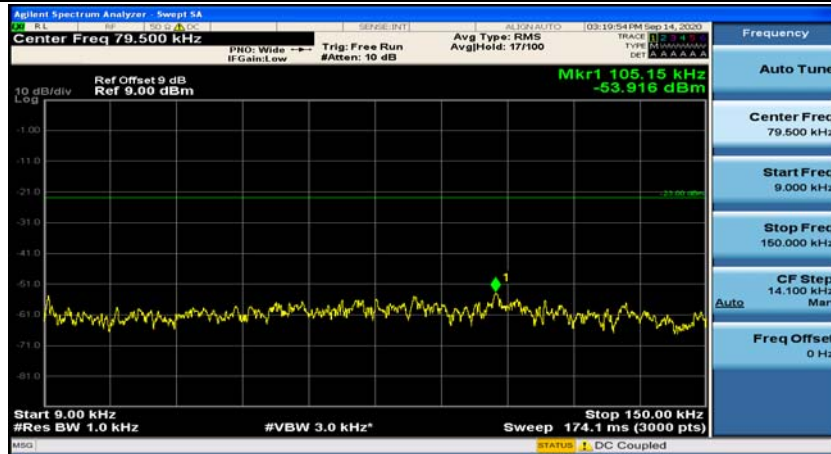

Channel Bandwidth: 5 MHz

(Channel Bandwidth: 5 MHz)_MCH_QPSK_1RB#0

(Channel Bandwidth: 5 MHz)_MCH_QPSK_1RB#12

(Channel Bandwidth: 5 MHz)_HCH_QPSK_1RB#0

(Channel Bandwidth: 5 MHz)_HCH_QPSK_1RB#12

(Channel Bandwidth: 5 MHz)_LCH_16QAM_1RB#0