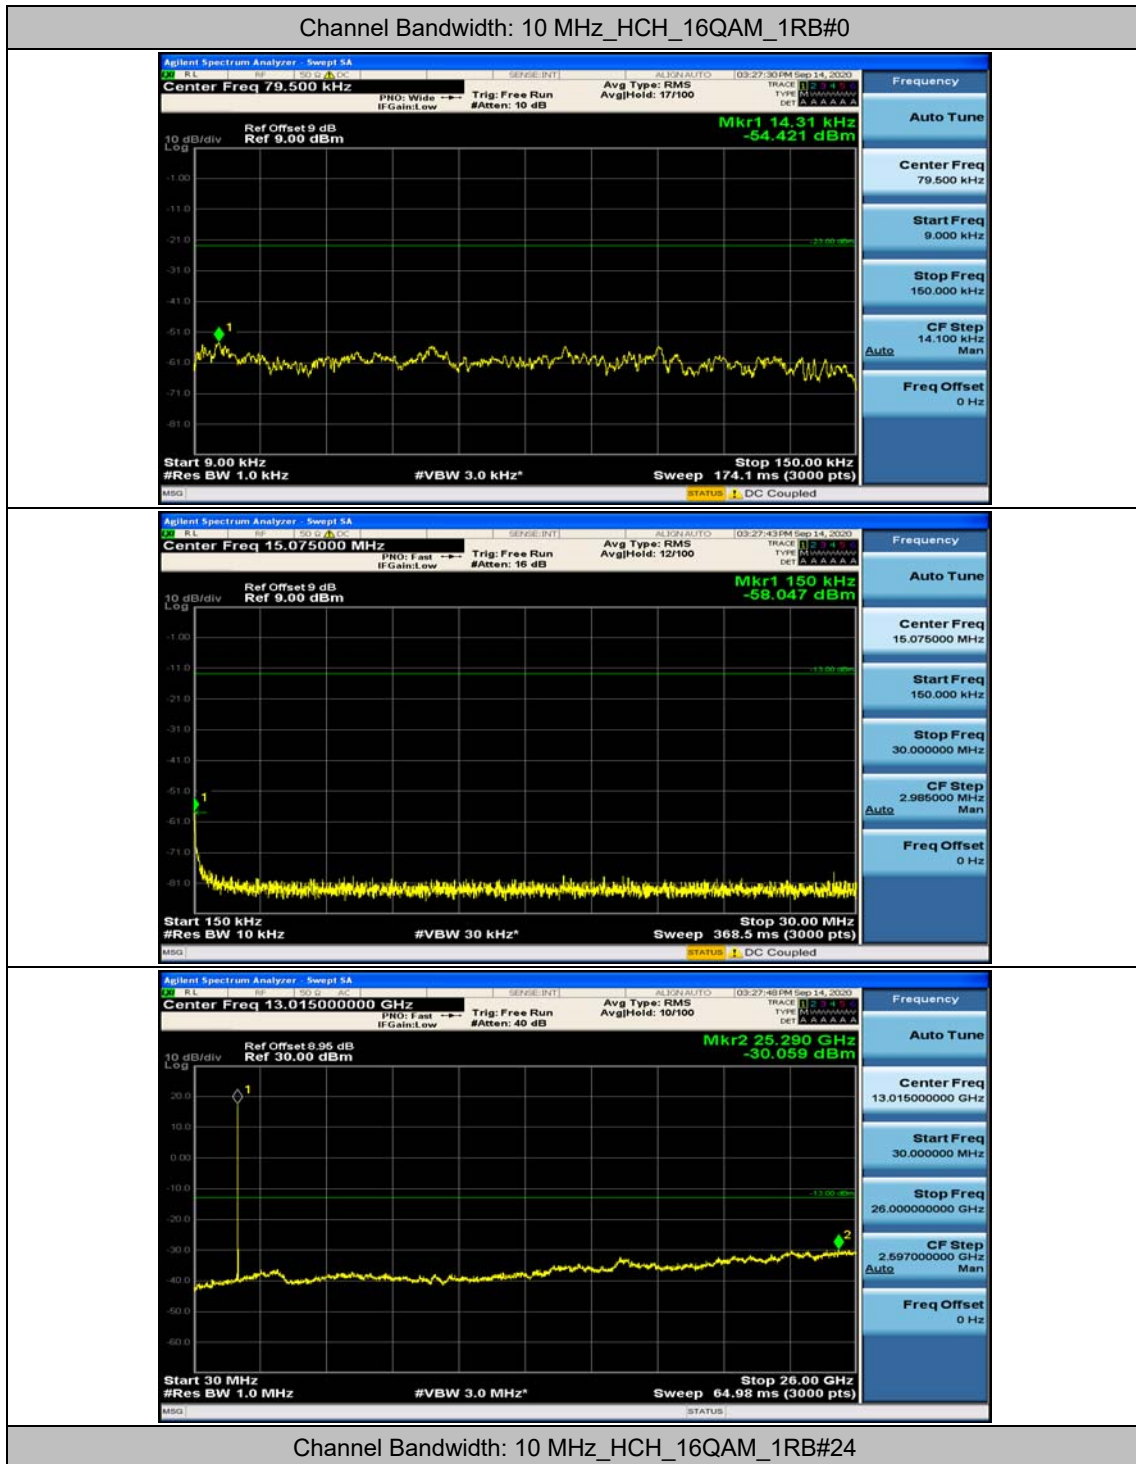

Channel Bandwidth: 5 MHz

(Channel Bandwidth: 5 MHz)_MCH_QPSK_1RB#0

(Channel Bandwidth: 5 MHz)_MCH_QPSK_1RB#12

(Channel Bandwidth: 5 MHz)_HCH_QPSK_1RB#0

(Channel Bandwidth: 5 MHz)_HCH_QPSK_1RB#12

(Channel Bandwidth: 5 MHz)_LCH_16QAM_1RB#0

(Channel Bandwidth: 5 MHz)_LCH_16QAM_1RB#12

Channel Bandwidth: 10 MHz

Channel Bandwidth: 15 MHz

(Channel Bandwidth:15 MHz)_MCH_QPSK_1RB#0

(Channel Bandwidth:15 MHz)_MCH_QPSK_1RB#37