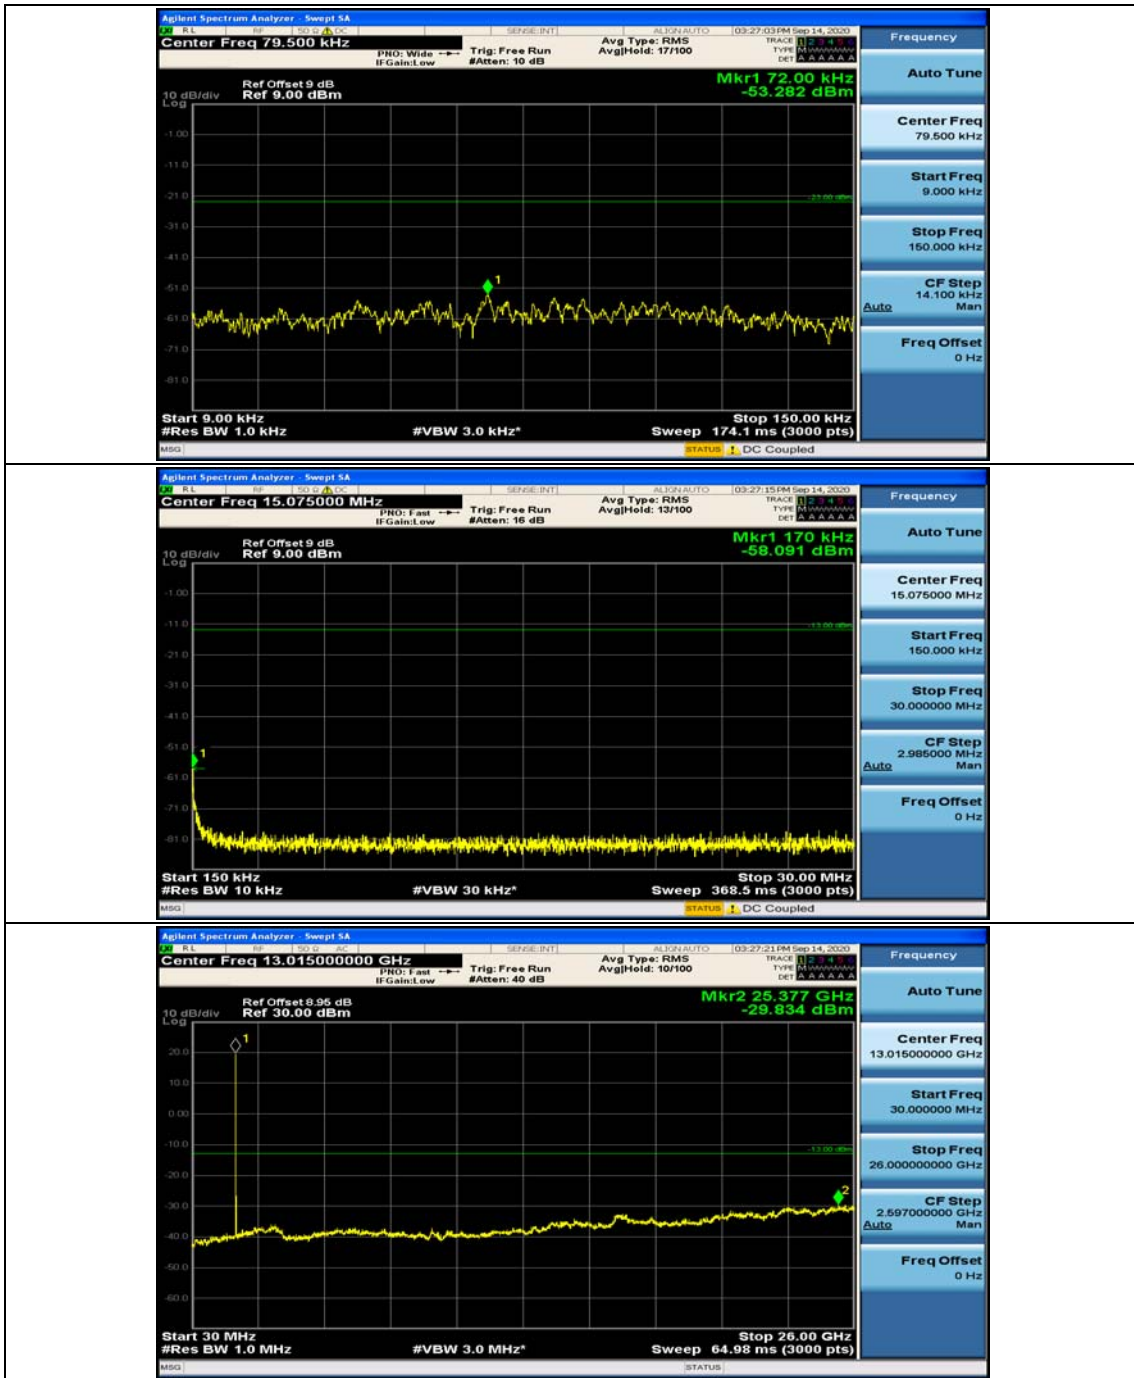

Channel Bandwidth: 5 MHz

(Channel Bandwidth: 5 MHz)_MCH_QPSK_1RB#0

(Channel Bandwidth: 5 MHz)_MCH_QPSK_1RB#12

(Channel Bandwidth: 5 MHz)_HCH_QPSK_1RB#0

(Channel Bandwidth: 5 MHz)_HCH_QPSK_1RB#12

(Channel Bandwidth: 5 MHz)_LCH_16QAM_1RB#0

(Channel Bandwidth: 5 MHz)_LCH_16QAM_1RB#12

Channel Bandwidth: 10 MHz

Channel Bandwidth: 15 MHz

(Channel Bandwidth:15 MHz)_MCH_QPSK_1RB#0

(Channel Bandwidth:15 MHz)_MCH_QPSK_1RB#37