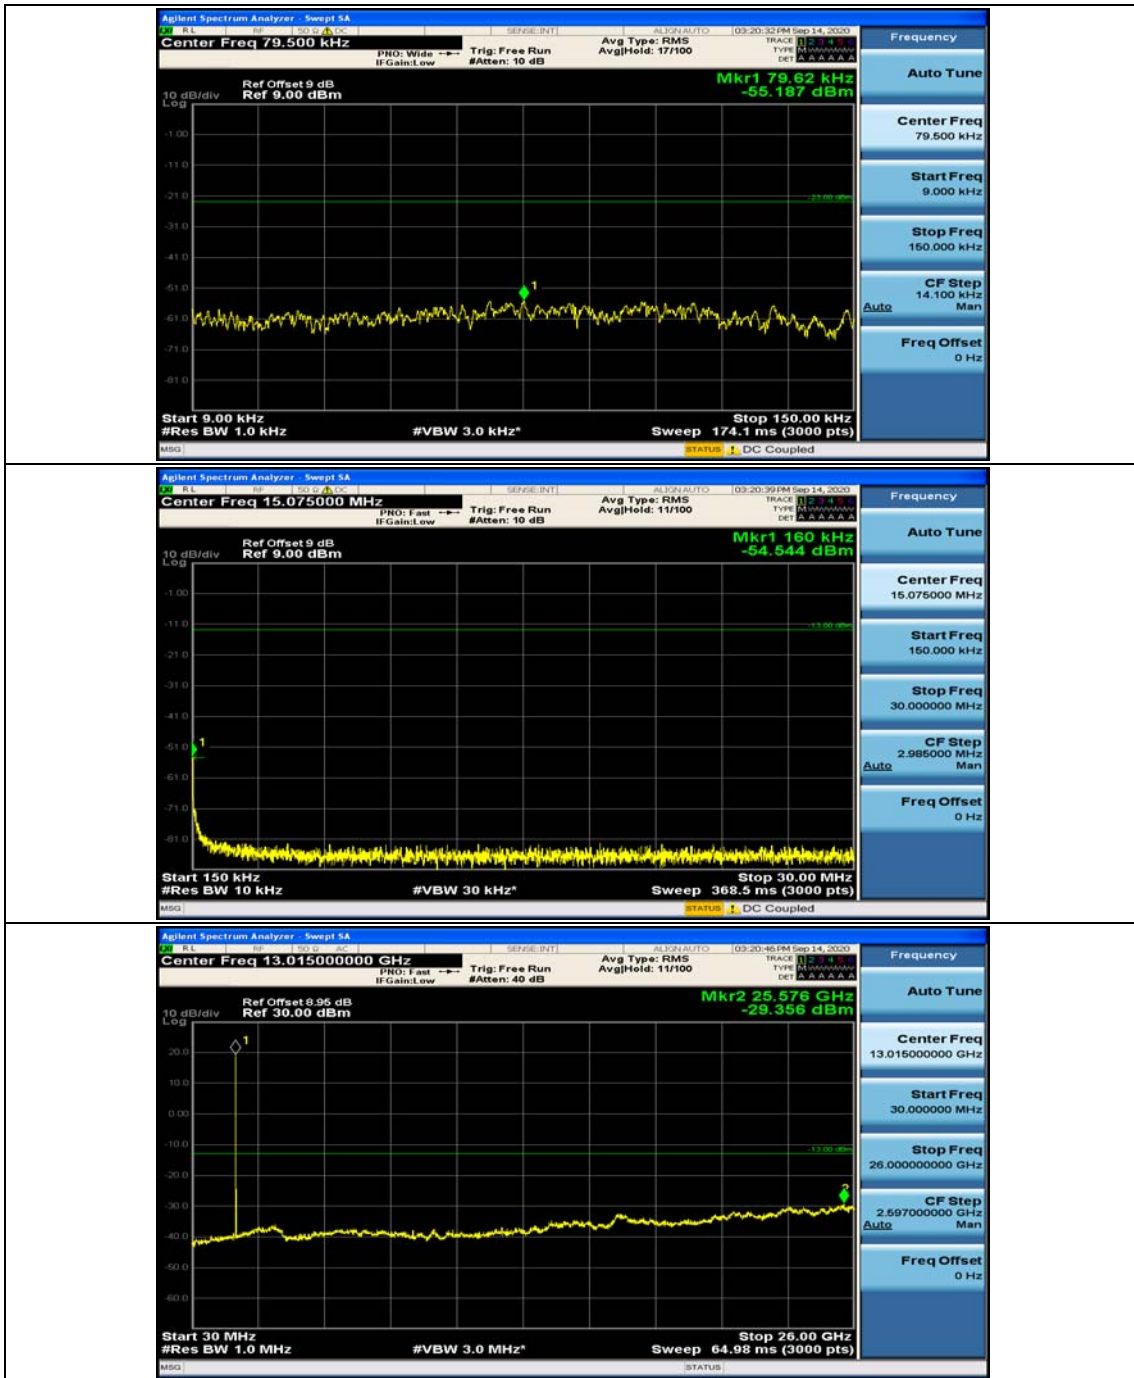

Channel Bandwidth: 5 MHz

(Channel Bandwidth: 5 MHz)_MCH_QPSK_1RB#0

(Channel Bandwidth: 5 MHz)_MCH_QPSK_1RB#12

(Channel Bandwidth: 5 MHz)_HCH_QPSK_1RB#0

(Channel Bandwidth: 5 MHz)_HCH_QPSK_1RB#12

(Channel Bandwidth: 5 MHz)_LCH_16QAM_1RB#0

(Channel Bandwidth: 5 MHz)_LCH_16QAM_1RB#12

Channel Bandwidth: 10 MHz

Channel Bandwidth: 15 MHz

(Channel Bandwidth:15 MHz)_MCH_QPSK_1RB#0

(Channel Bandwidth:15 MHz)_MCH_QPSK_1RB#37