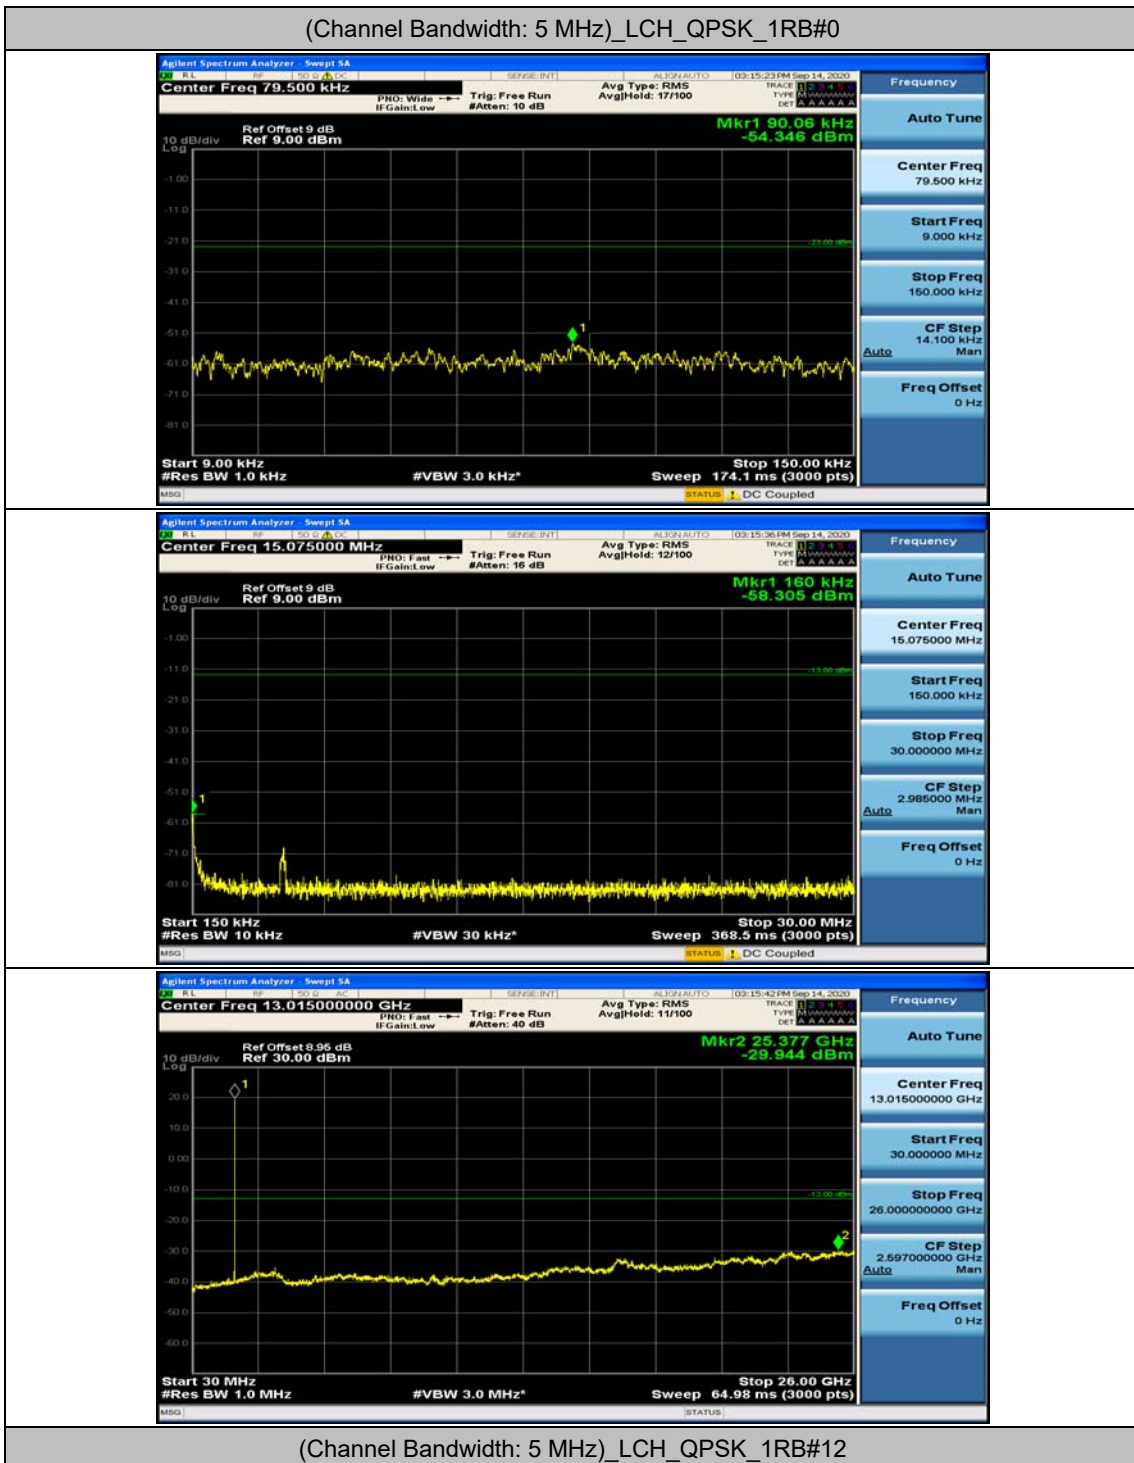

Channel Bandwidth: 5 MHz

(Channel Bandwidth: 5 MHz)_MCH_QPSK_1RB#0

(Channel Bandwidth: 5 MHz)_MCH_QPSK_1RB#12

(Channel Bandwidth: 5 MHz)_HCH_QPSK_1RB#0

(Channel Bandwidth: 5 MHz)_HCH_QPSK_1RB#12

(Channel Bandwidth: 5 MHz)_LCH_16QAM_1RB#0

(Channel Bandwidth: 5 MHz)_LCH_16QAM_1RB#12

Channel Bandwidth: 10 MHz

Channel Bandwidth: 15 MHz

(Channel Bandwidth:15 MHz)_MCH_QPSK_1RB#0

(Channel Bandwidth:15 MHz)_MCH_QPSK_1RB#37