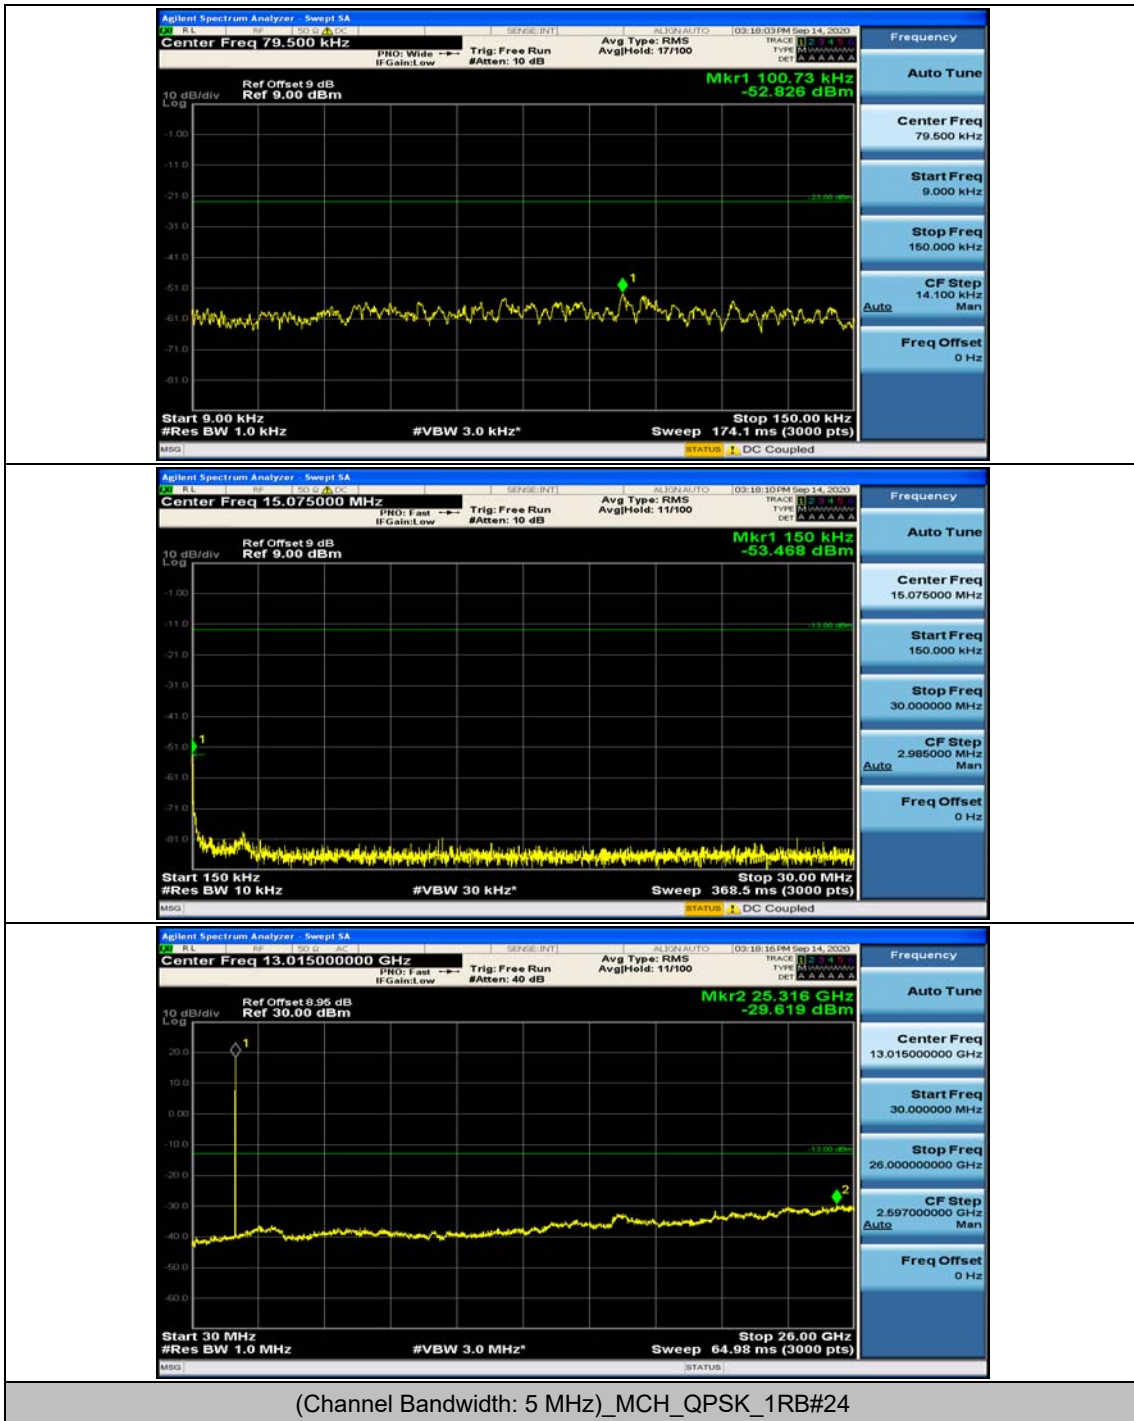

Channel Bandwidth: 5 MHz

(Channel Bandwidth: 5 MHz)_MCH_QPSK_1RB#0

(Channel Bandwidth: 5 MHz)_MCH_QPSK_1RB#12

(Channel Bandwidth: 5 MHz)_HCH_QPSK_1RB#0

(Channel Bandwidth: 5 MHz)_HCH_QPSK_1RB#12

(Channel Bandwidth: 5 MHz)_LCH_16QAM_1RB#0

(Channel Bandwidth: 5 MHz)_LCH_16QAM_1RB#12

Channel Bandwidth: 10 MHz

Channel Bandwidth: 15 MHz

(Channel Bandwidth:15 MHz)_MCH_QPSK_1RB#0

(Channel Bandwidth:15 MHz)_MCH_QPSK_1RB#37