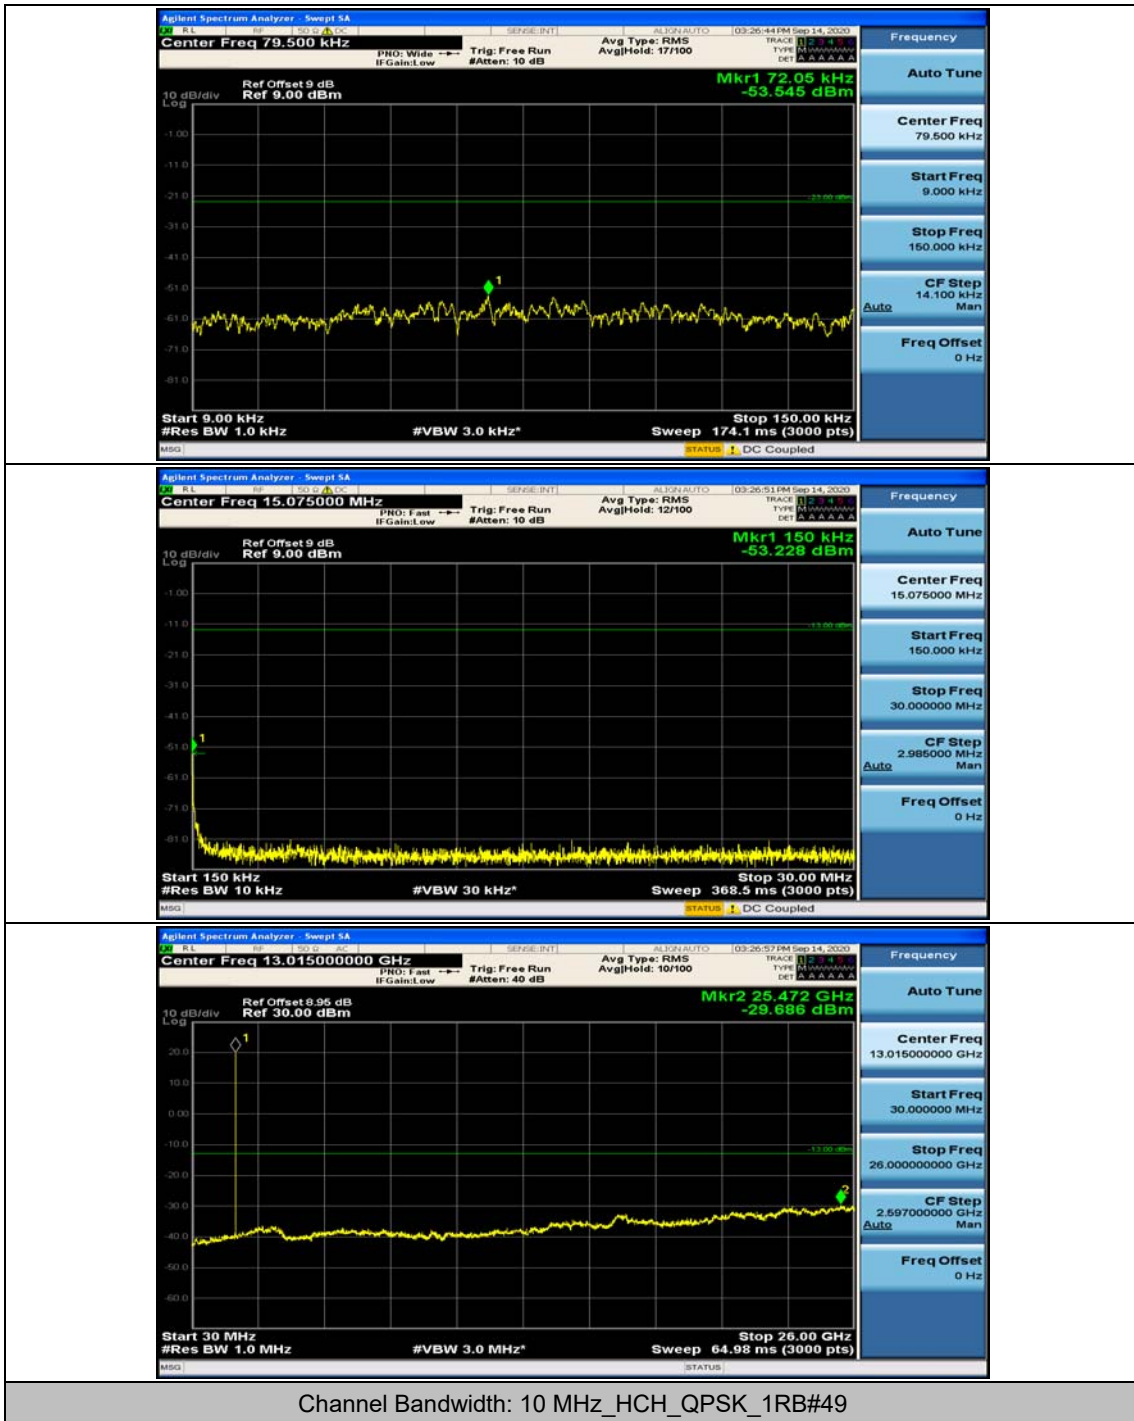

Channel Bandwidth: 5 MHz

(Channel Bandwidth: 5 MHz)_MCH_QPSK_1RB#0

(Channel Bandwidth: 5 MHz)_MCH_QPSK_1RB#12

(Channel Bandwidth: 5 MHz)_HCH_QPSK_1RB#0

(Channel Bandwidth: 5 MHz)_HCH_QPSK_1RB#12

(Channel Bandwidth: 5 MHz)_LCH_16QAM_1RB#0

(Channel Bandwidth: 5 MHz)_LCH_16QAM_1RB#12

Channel Bandwidth: 10 MHz

Channel Bandwidth: 15 MHz

(Channel Bandwidth:15 MHz)_MCH_QPSK_1RB#0

(Channel Bandwidth:15 MHz)_MCH_QPSK_1RB#37