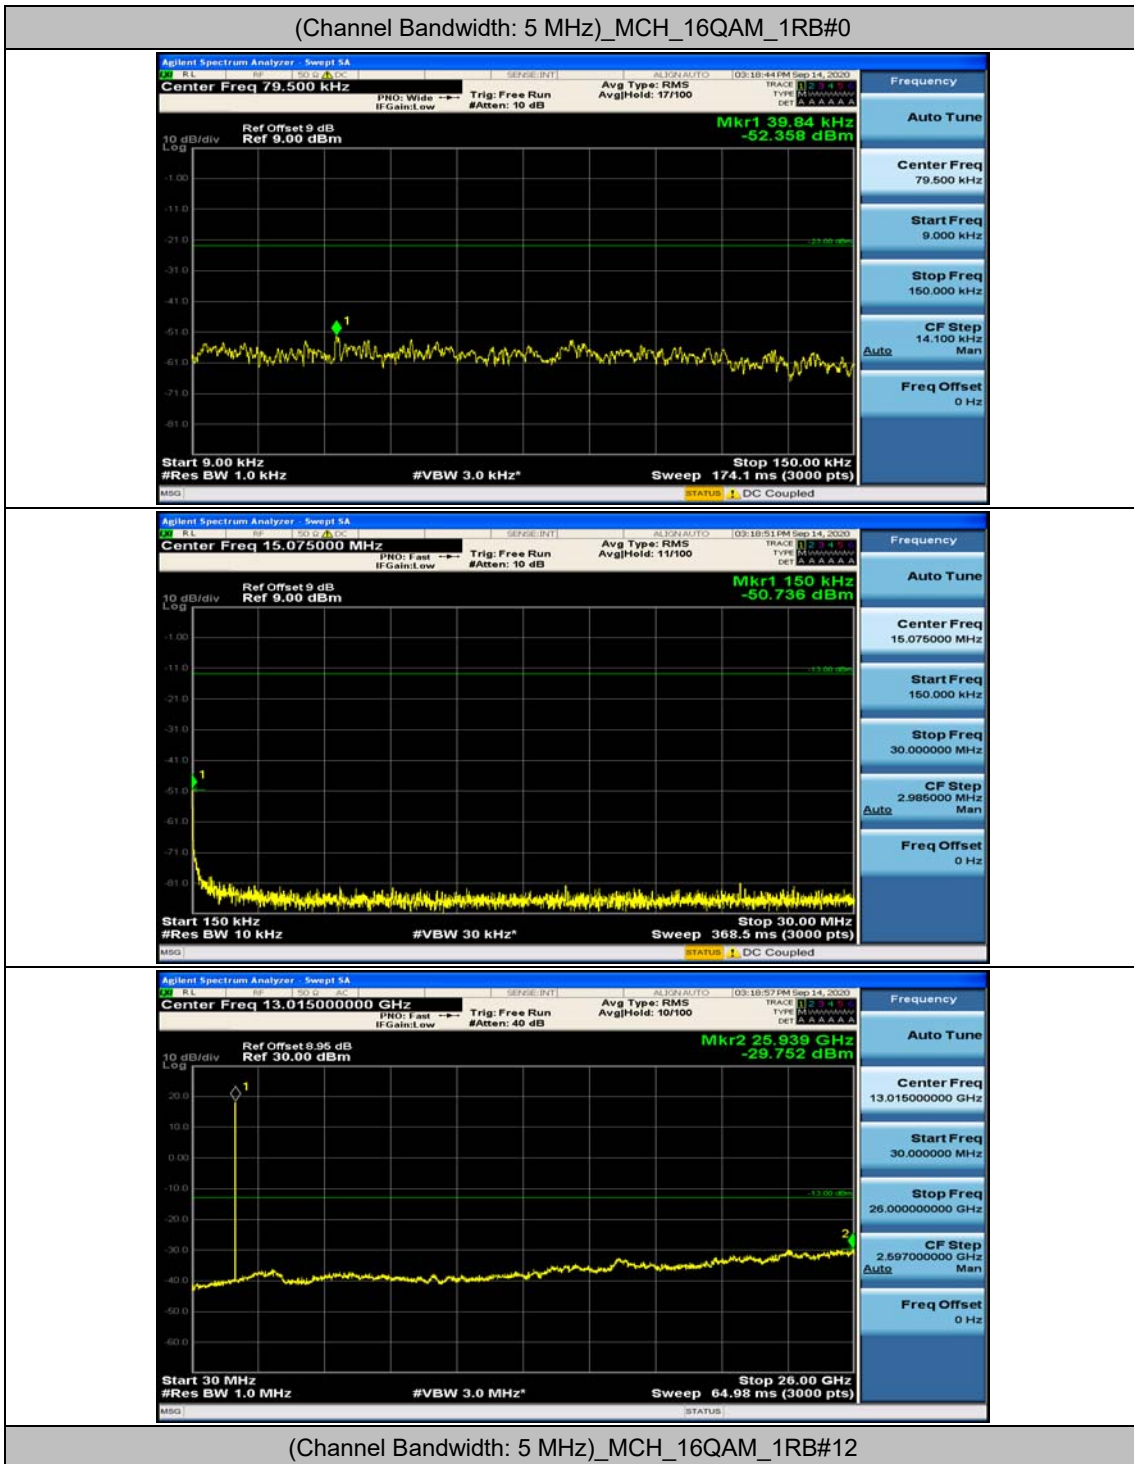

Channel Bandwidth: 5 MHz

(Channel Bandwidth: 5 MHz)_MCH_QPSK_1RB#0

(Channel Bandwidth: 5 MHz)_MCH_QPSK_1RB#12

(Channel Bandwidth: 5 MHz)_HCH_QPSK_1RB#0

(Channel Bandwidth: 5 MHz)_HCH_QPSK_1RB#12

(Channel Bandwidth: 5 MHz)_LCH_16QAM_1RB#0

(Channel Bandwidth: 5 MHz)_LCH_16QAM_1RB#12

Channel Bandwidth: 10 MHz

Channel Bandwidth: 15 MHz

(Channel Bandwidth:15 MHz)_MCH_QPSK_1RB#0

(Channel Bandwidth:15 MHz)_MCH_QPSK_1RB#37