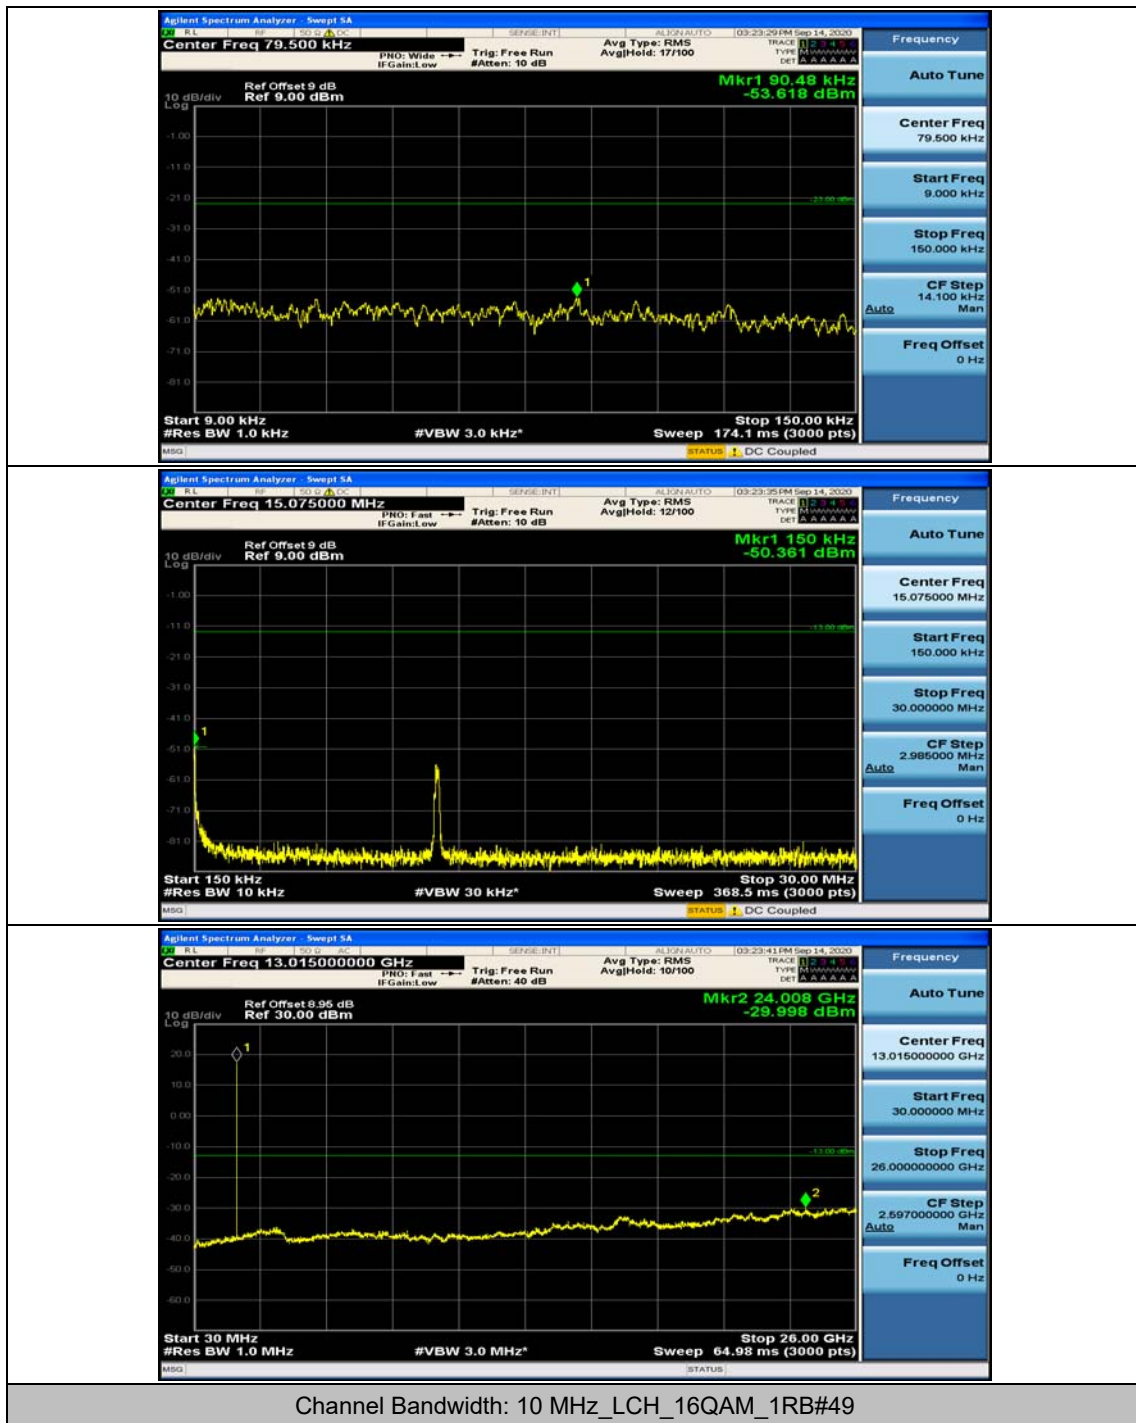

Channel Bandwidth: 5 MHz

(Channel Bandwidth: 5 MHz)_MCH_QPSK_1RB#0

(Channel Bandwidth: 5 MHz)_MCH_QPSK_1RB#12

(Channel Bandwidth: 5 MHz)_HCH_QPSK_1RB#0

(Channel Bandwidth: 5 MHz)_HCH_QPSK_1RB#12

(Channel Bandwidth: 5 MHz)_LCH_16QAM_1RB#0

(Channel Bandwidth: 5 MHz)_LCH_16QAM_1RB#12

Channel Bandwidth: 10 MHz

Channel Bandwidth: 15 MHz

(Channel Bandwidth:15 MHz)_MCH_QPSK_1RB#0

(Channel Bandwidth:15 MHz)_MCH_QPSK_1RB#37