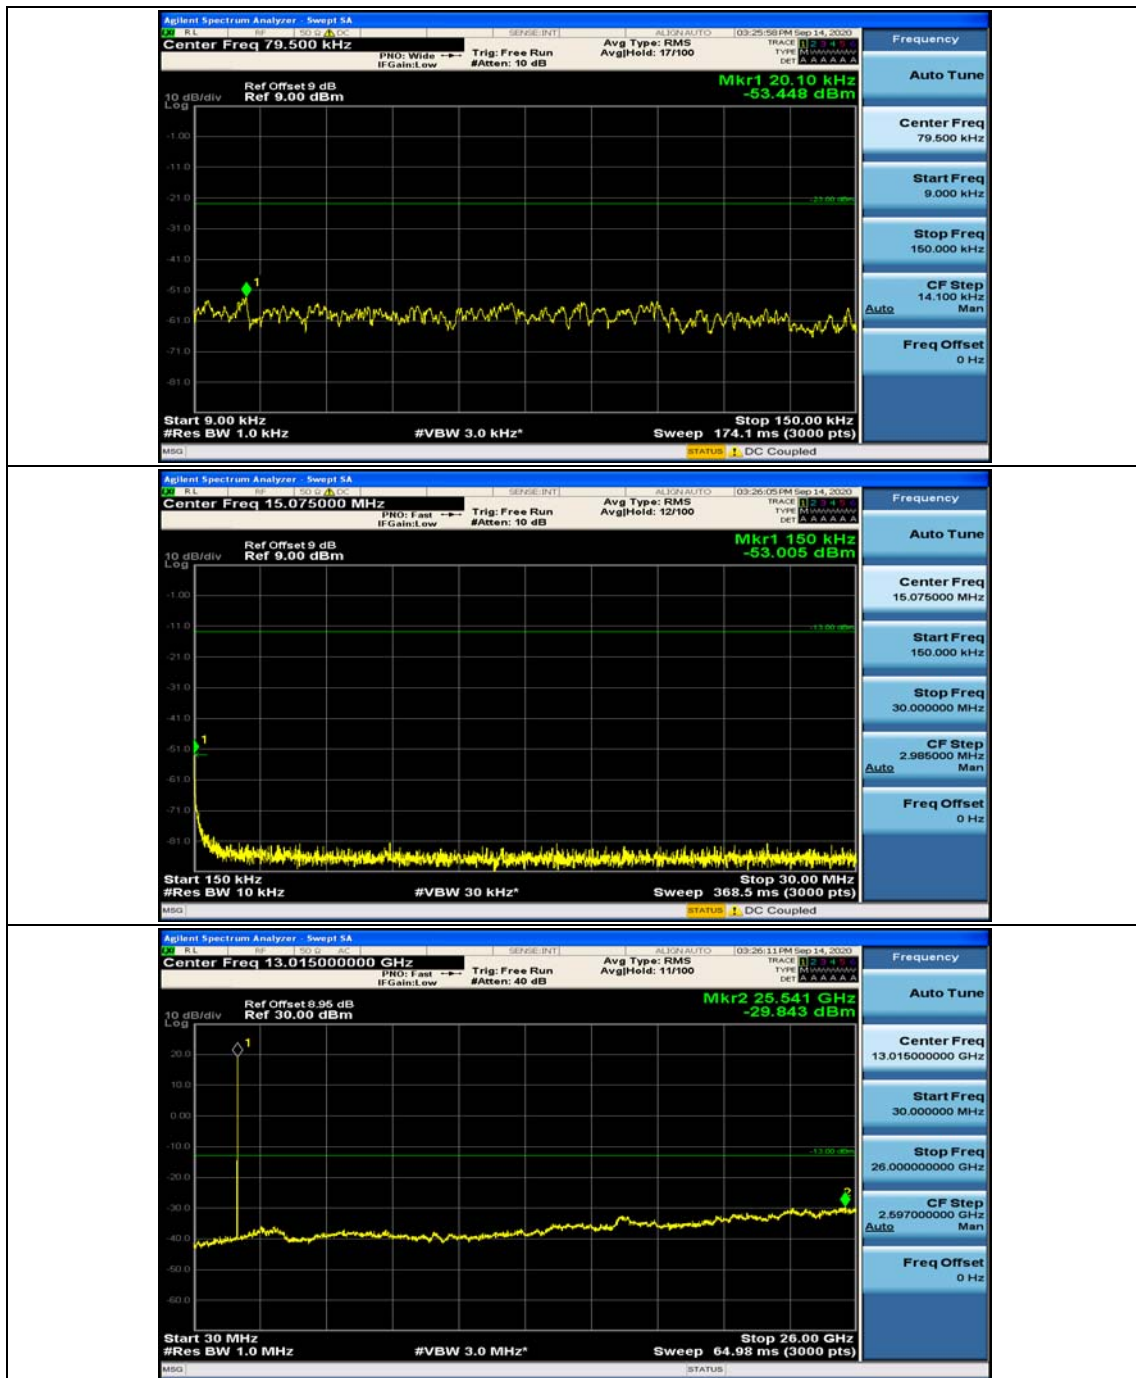

Channel Bandwidth: 5 MHz

(Channel Bandwidth: 5 MHz)_MCH_QPSK_1RB#0

(Channel Bandwidth: 5 MHz)_MCH_QPSK_1RB#12

(Channel Bandwidth: 5 MHz)_HCH_QPSK_1RB#0

(Channel Bandwidth: 5 MHz)_HCH_QPSK_1RB#12

(Channel Bandwidth: 5 MHz)_LCH_16QAM_1RB#0

(Channel Bandwidth: 5 MHz)_LCH_16QAM_1RB#12

Channel Bandwidth: 10 MHz

Channel Bandwidth: 15 MHz

(Channel Bandwidth:15 MHz)_MCH_QPSK_1RB#0

(Channel Bandwidth:15 MHz)_MCH_QPSK_1RB#37