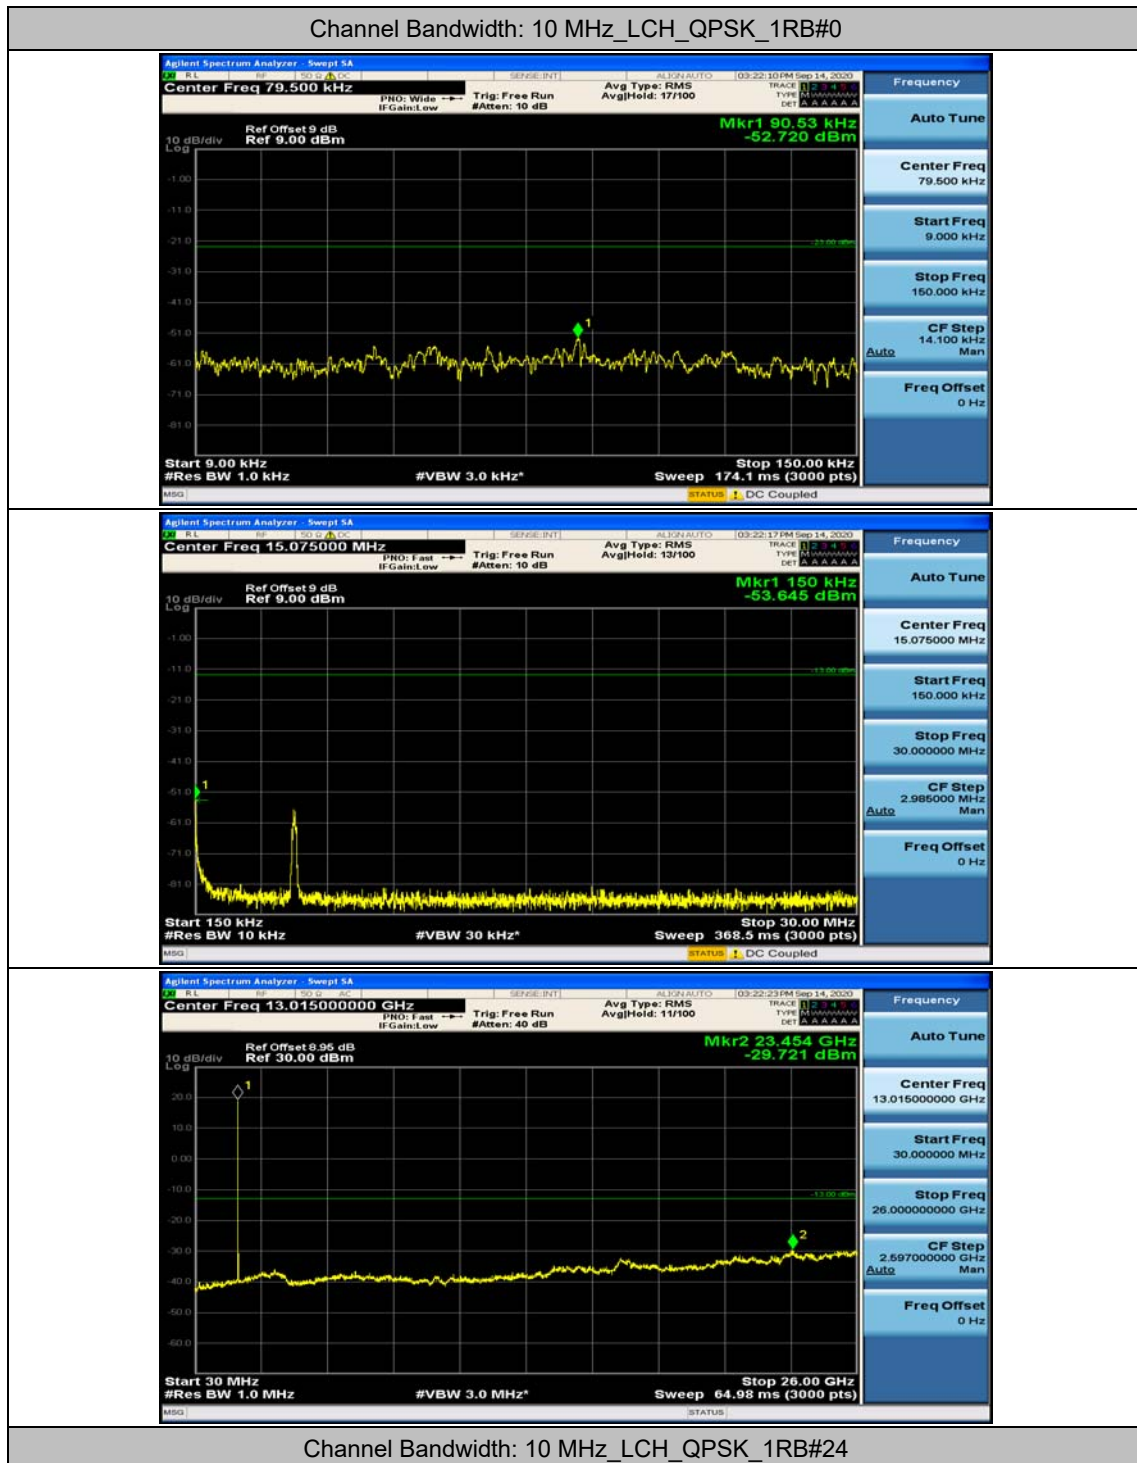

Channel Bandwidth: 5 MHz

(Channel Bandwidth: 5 MHz)_MCH_QPSK_1RB#0

(Channel Bandwidth: 5 MHz)_MCH_QPSK_1RB#12

(Channel Bandwidth: 5 MHz)_HCH_QPSK_1RB#0

(Channel Bandwidth: 5 MHz)_HCH_QPSK_1RB#12

(Channel Bandwidth: 5 MHz)_LCH_16QAM_1RB#0

(Channel Bandwidth: 5 MHz)_LCH_16QAM_1RB#12

Channel Bandwidth: 10 MHz

Channel Bandwidth: 15 MHz

(Channel Bandwidth:15 MHz)_MCH_QPSK_1RB#0

(Channel Bandwidth:15 MHz)_MCH_QPSK_1RB#37