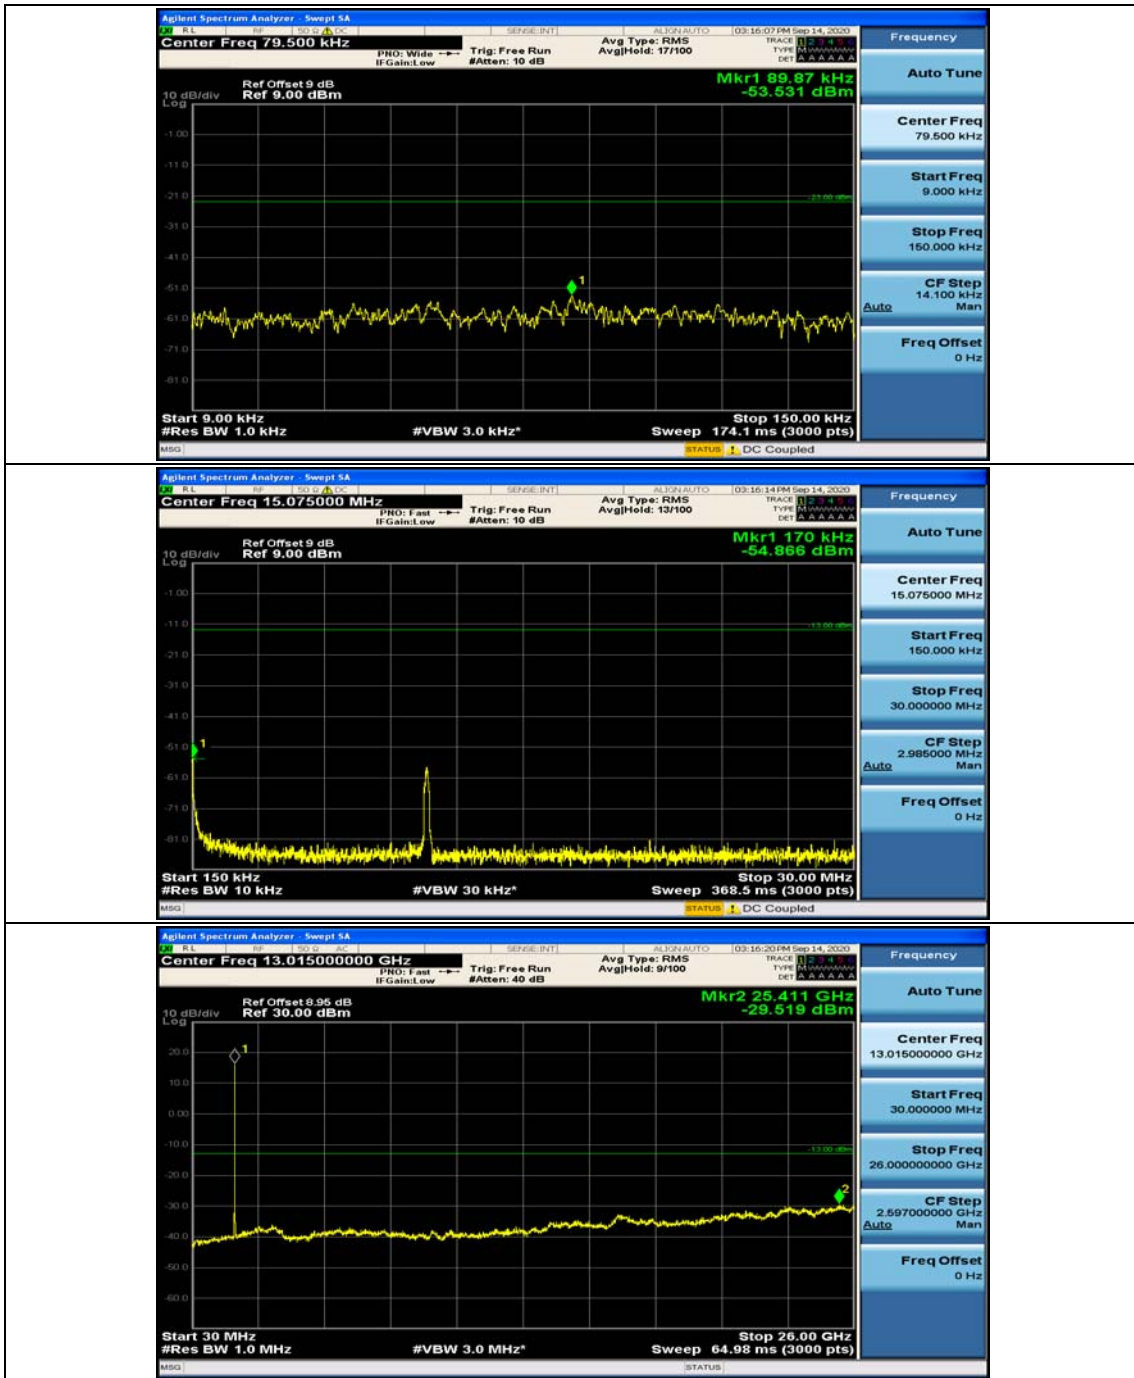

Channel Bandwidth: 5 MHz

(Channel Bandwidth: 5 MHz)_MCH_QPSK_1RB#0

(Channel Bandwidth: 5 MHz)_MCH_QPSK_1RB#12

(Channel Bandwidth: 5 MHz)_HCH_QPSK_1RB#0

(Channel Bandwidth: 5 MHz)_HCH_QPSK_1RB#12

(Channel Bandwidth: 5 MHz)_LCH_16QAM_1RB#0

(Channel Bandwidth: 5 MHz)_LCH_16QAM_1RB#12

Channel Bandwidth: 10 MHz

Channel Bandwidth: 15 MHz

(Channel Bandwidth:15 MHz)_MCH_QPSK_1RB#0

(Channel Bandwidth:15 MHz)_MCH_QPSK_1RB#37