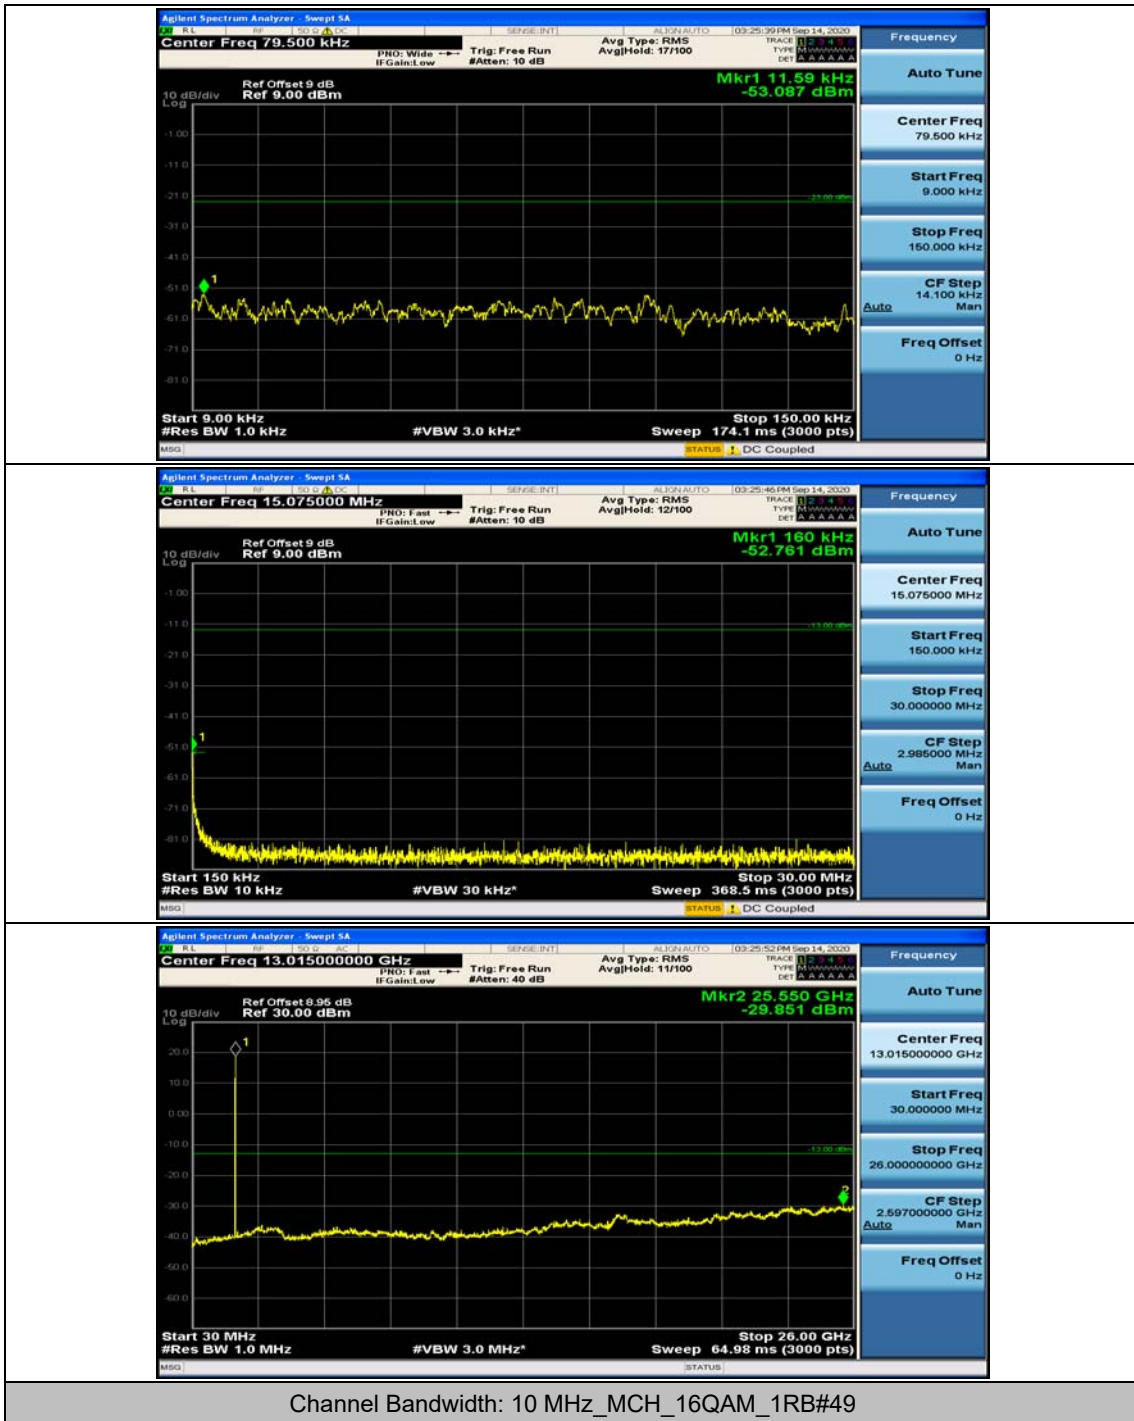

Channel Bandwidth: 5 MHz

(Channel Bandwidth: 5 MHz)_MCH_QPSK_1RB#0

(Channel Bandwidth: 5 MHz)_MCH_QPSK_1RB#12

(Channel Bandwidth: 5 MHz)_HCH_QPSK_1RB#0

(Channel Bandwidth: 5 MHz)_HCH_QPSK_1RB#12

(Channel Bandwidth: 5 MHz)_LCH_16QAM_1RB#0

(Channel Bandwidth: 5 MHz)_LCH_16QAM_1RB#12

Channel Bandwidth: 10 MHz

Channel Bandwidth: 15 MHz

(Channel Bandwidth:15 MHz)_MCH_QPSK_1RB#0

(Channel Bandwidth:15 MHz)_MCH_QPSK_1RB#37