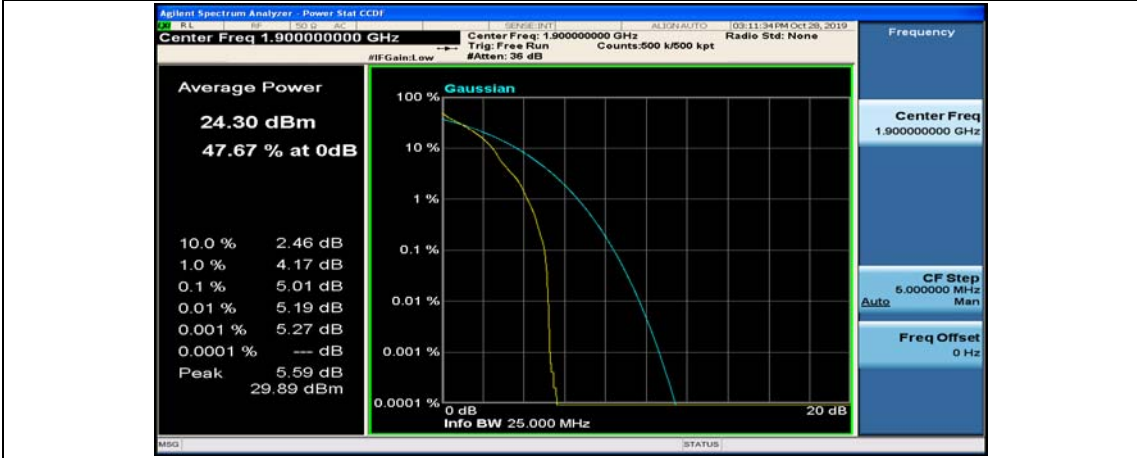

(Channel Bandwidth:20 MHz)_HCH_QPSK_1RB#99