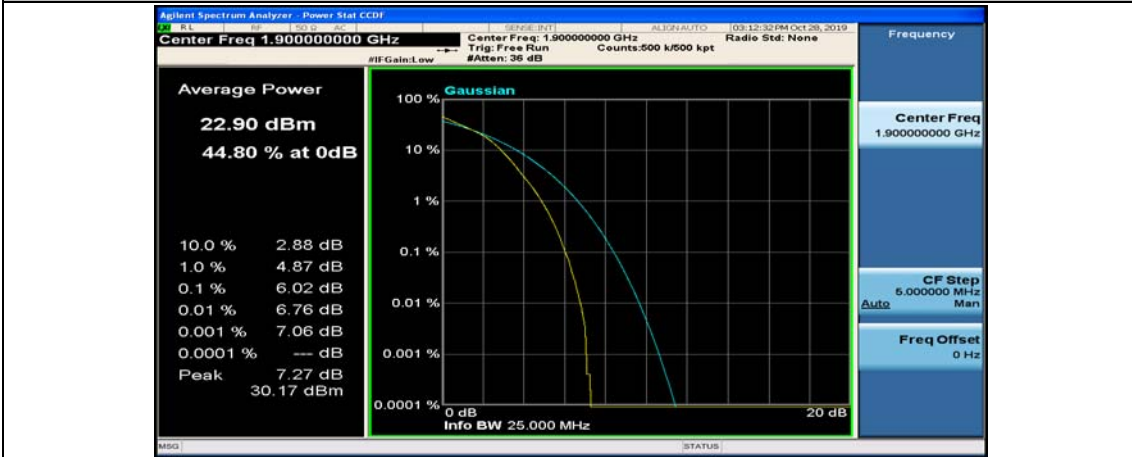

(Channel Bandwidth:20 MHz)_HCH_16QAM_50RB#0