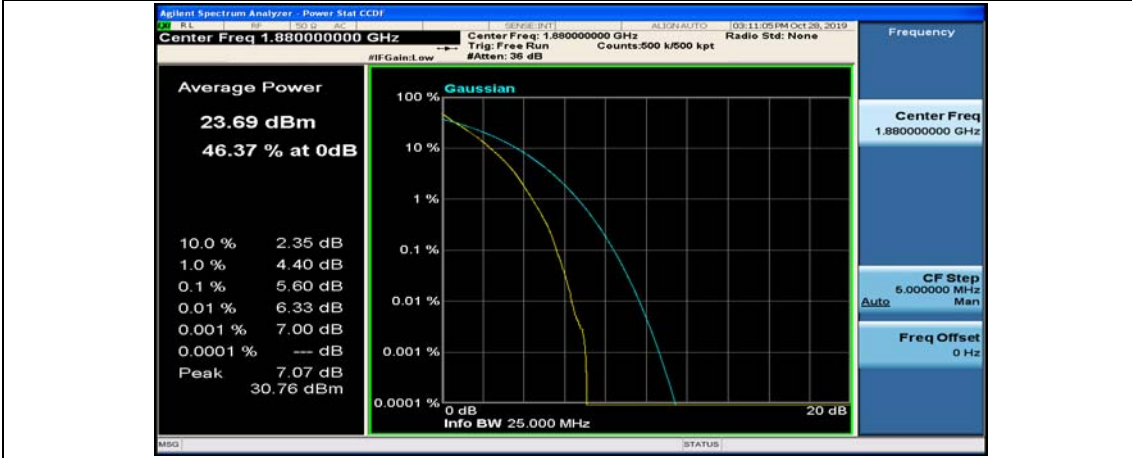

(Channel Bandwidth:20 MHz)_MCH_QPSK_1RB#99

(Channel Bandwidth:20 MHz)_MCH_QPSK_50RB#0

(Channel Bandwidth:20 MHz)_MCH_QPSK_50RB#25

(Channel Bandwidth:20 MHz)_MCH_QPSK_50RB#50

(Channel Bandwidth:20 MHz)_MCH_QPSK_100RB#0