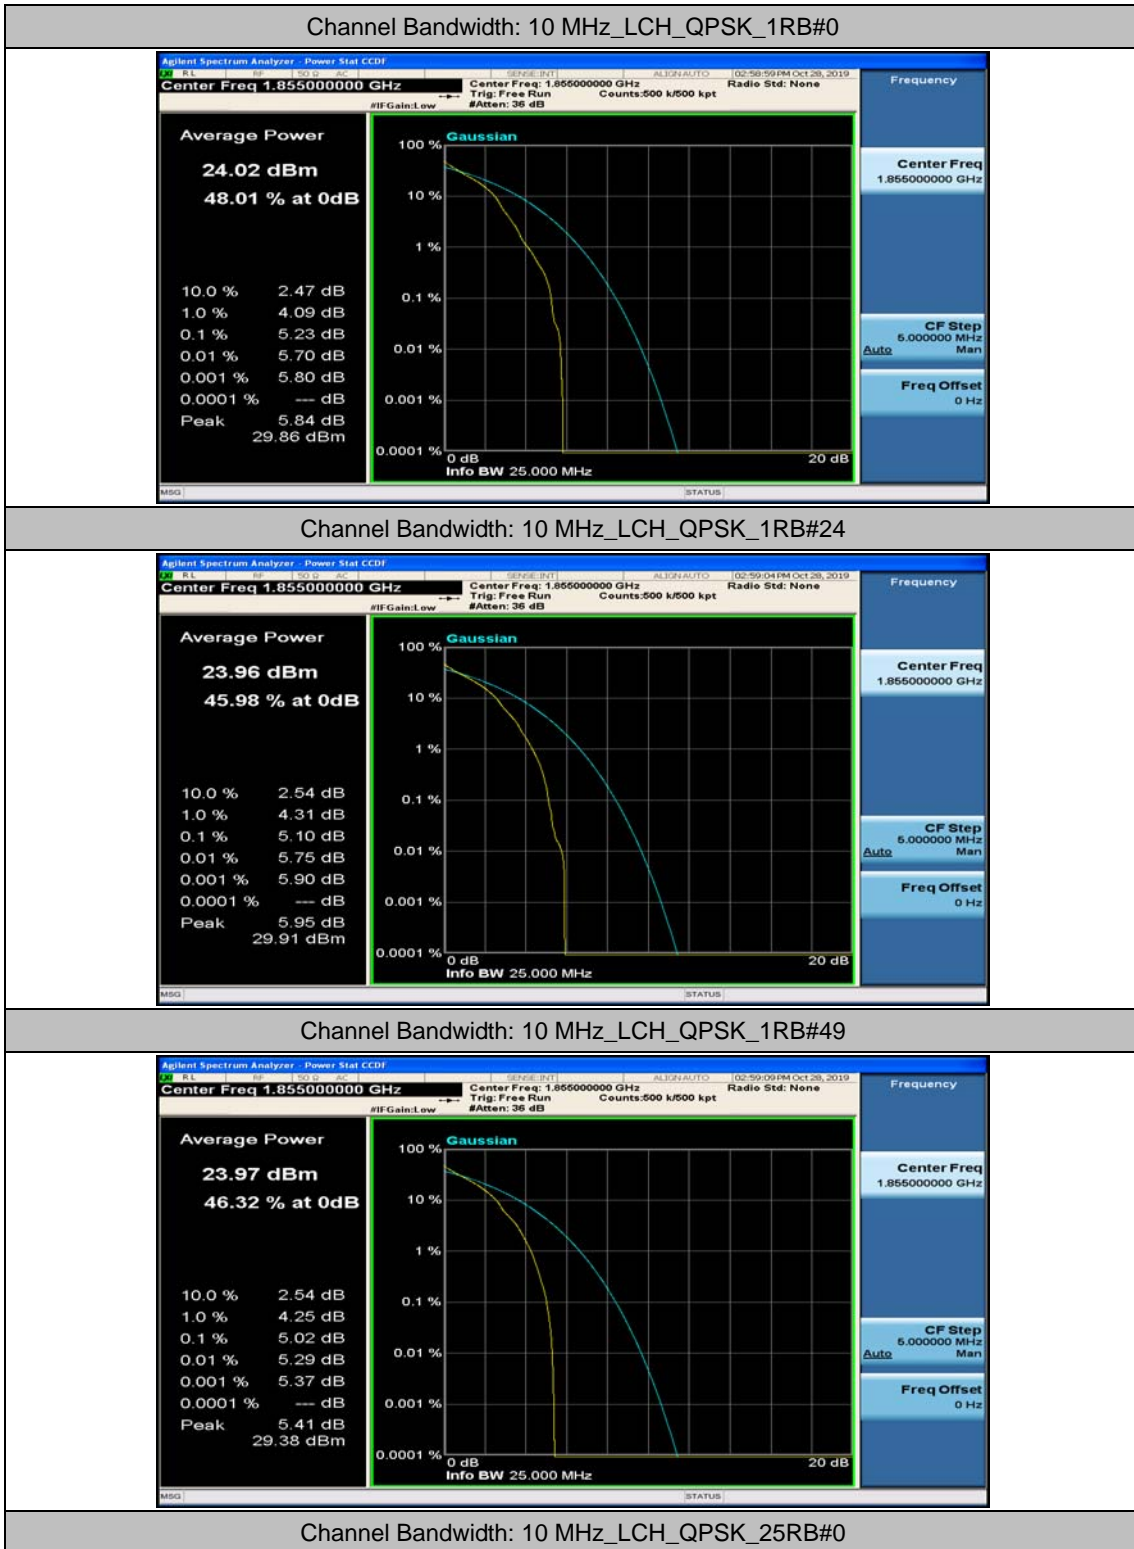

(Channel Bandwidth: 5 MHz)_HCH_16QAM_1RB#24

(Channel Bandwidth: 5 MHz)_HCH_16QAM_12RB#0

(Channel Bandwidth: 5 MHz)_HCH_16QAM_12RB#6

(Channel Bandwidth: 5 MHz)_HCH_16QAM_12RB#13

(Channel Bandwidth: 5 MHz)_HCH_16QAM_25RB#0

Channel Bandwidth: 10 MHz

Channel Bandwidth: 10 MHz_MCH_QPSK_1RB#0

Channel Bandwidth: 10 MHz_MCH_QPSK_1RB#24

Channel Bandwidth: 10 MHz_MCH_QPSK_1RB#49

Channel Bandwidth: 10 MHz_MCH_QPSK_50RB#0

Channel Bandwidth: 10 MHz_HCH_QPSK_1RB#0