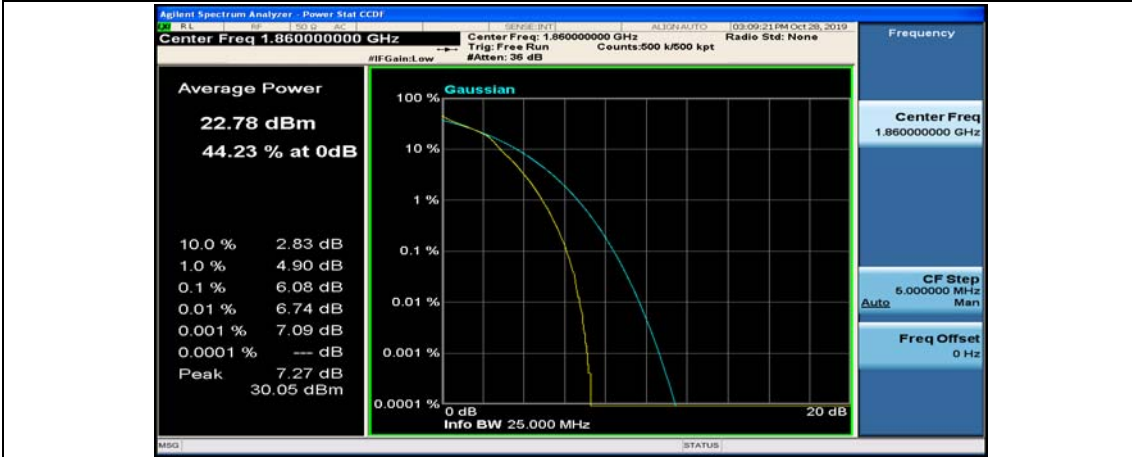

(Channel Bandwidth:20 MHz)_LCH_16QAM_50RB#50