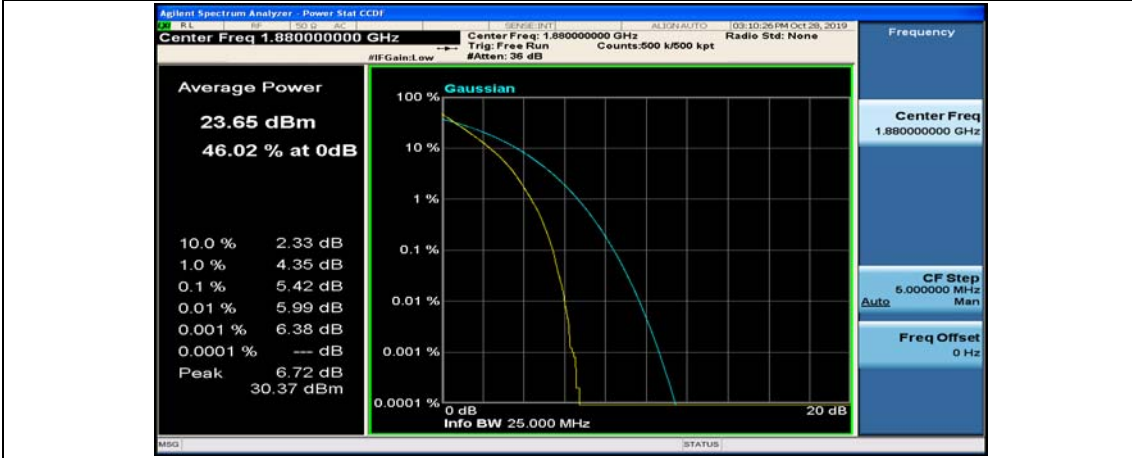

(Channel Bandwidth:20 MHz)_MCH_QPSK_50RB#0