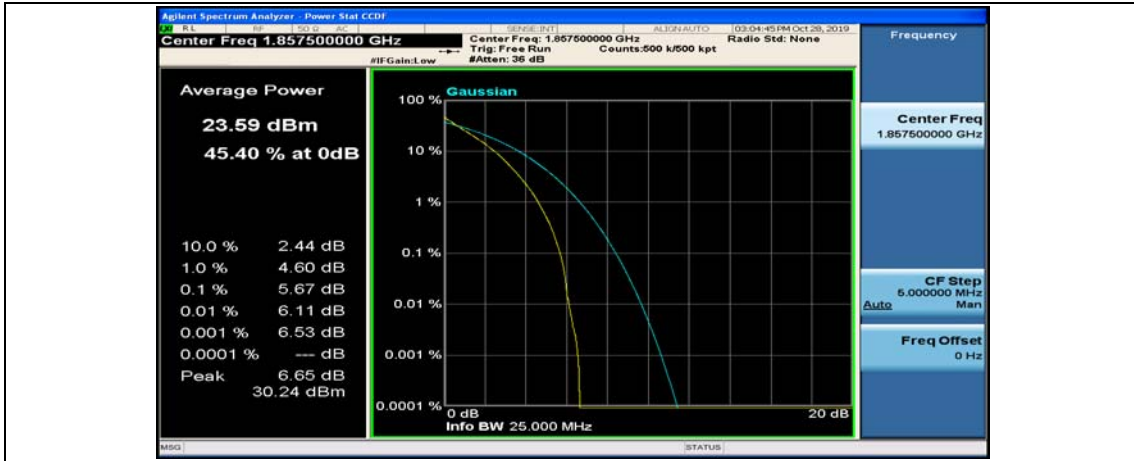

Channel Bandwidth: 10 MHz_HCH_16QAM_25RB#0

Channel Bandwidth: 10 MHz_HCH_16QAM_25RB#12

Channel Bandwidth: 15 MHz

(Channel Bandwidth:15 MHz)_LCH_QPSK_37RB#18

(Channel Bandwidth:15 MHz)_LCH_QPSK_37RB#38

(Channel Bandwidth:15 MHz)_LCH_QPSK_75RB#0