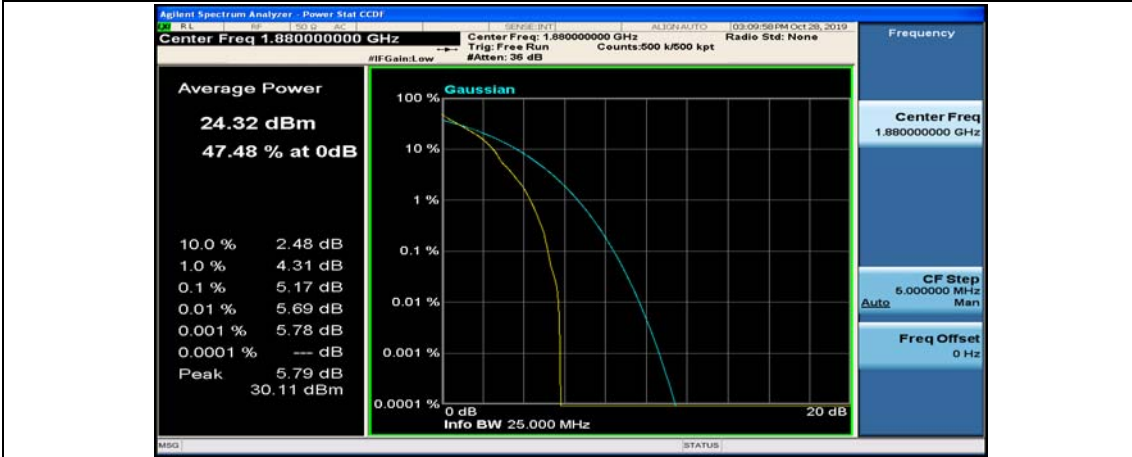

(Channel Bandwidth:20 MHz)_MCH_QPSK_1RB#99