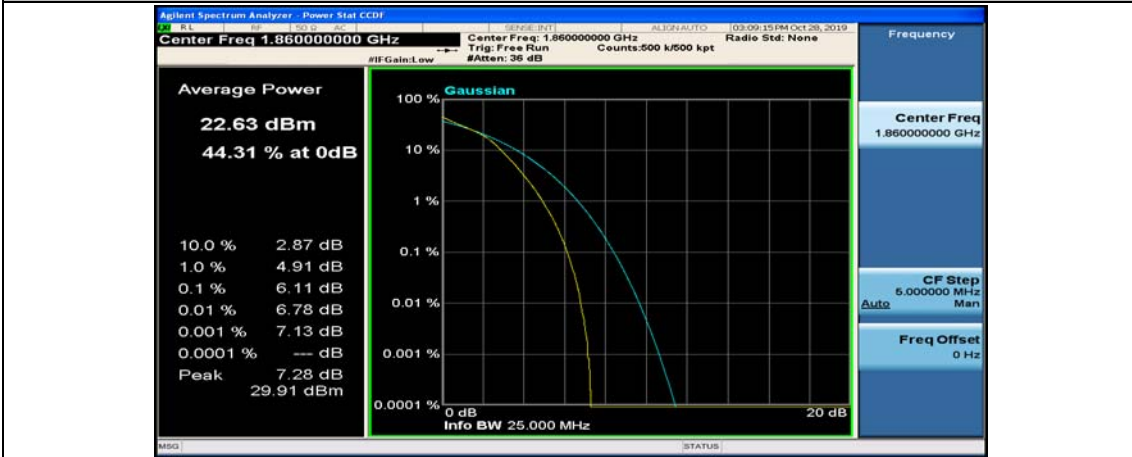

(Channel Bandwidth:20 MHz)_LCH_16QAM_50RB#25