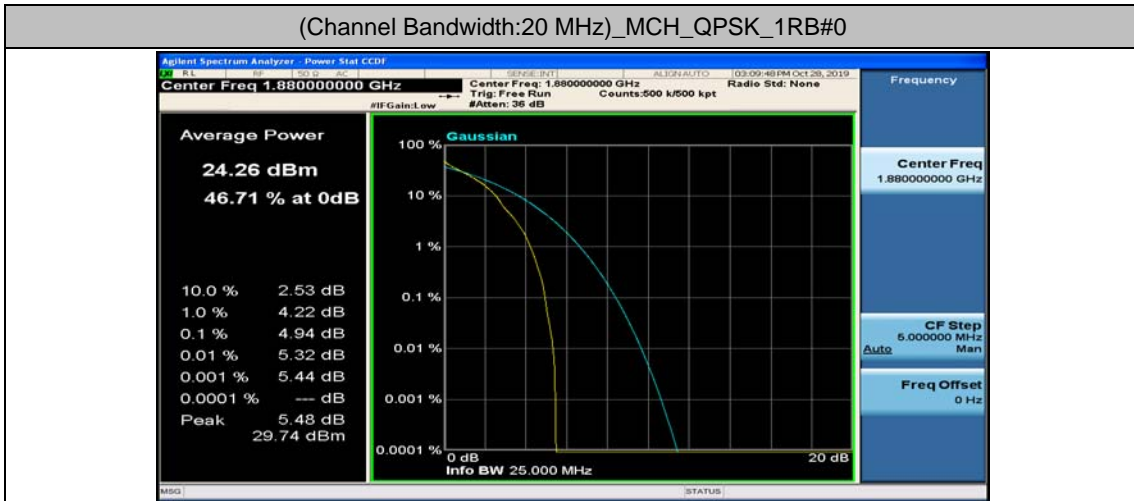

Channel Bandwidth: 20 MHz

(Channel Bandwidth:20 MHz)_LCH_QPSK_50RB#25

(Channel Bandwidth:20 MHz)_LCH_QPSK_50RB#50

(Channel Bandwidth:20 MHz)_LCH_QPSK_100RB#0

(Channel Bandwidth:20 MHz)_MCH_QPSK_1RB#0

(Channel Bandwidth:20 MHz)_MCH_QPSK_1RB#49