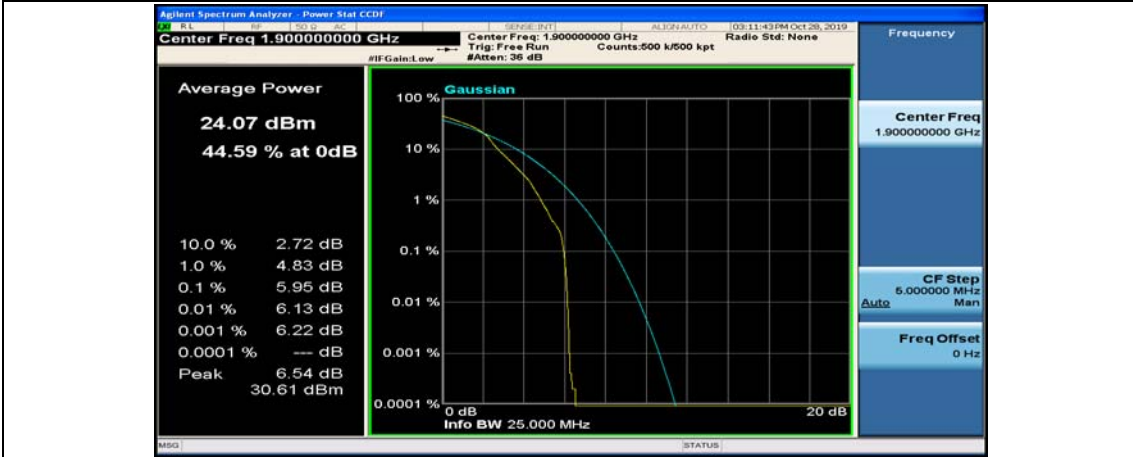

(Channel Bandwidth:20 MHz)_HCH_16QAM_1RB#0