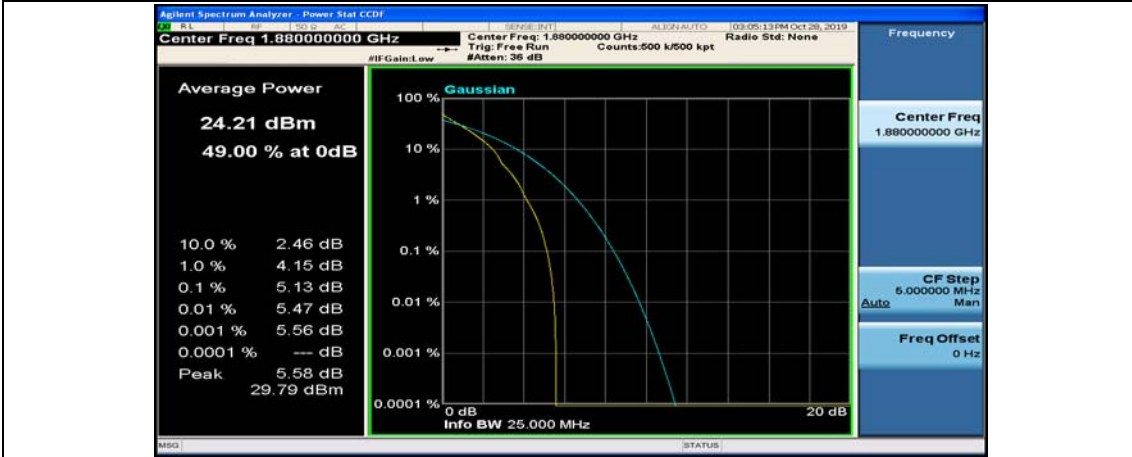

(Channel Bandwidth:15 MHz)_MCH_QPSK_1RB#74