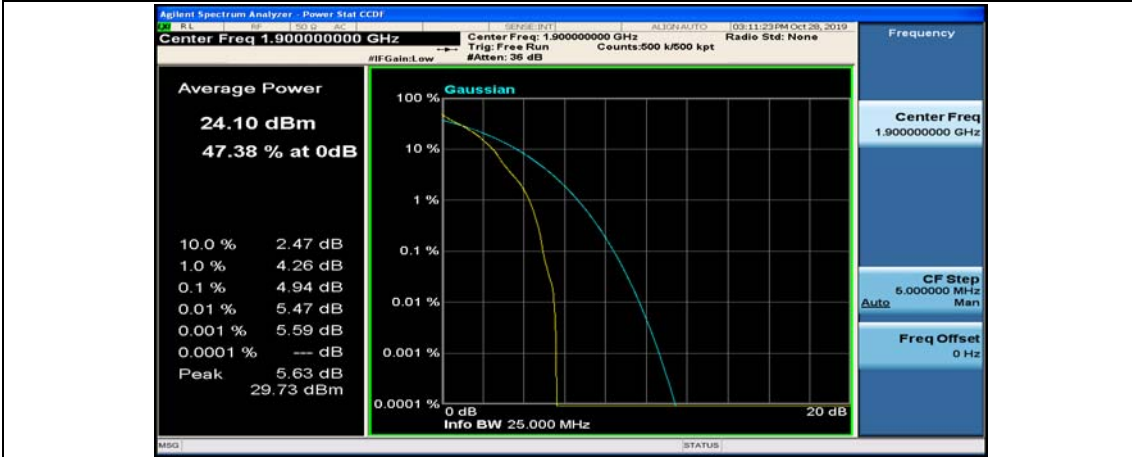

(Channel Bandwidth:20 MHz)_HCH_QPSK_1RB#0