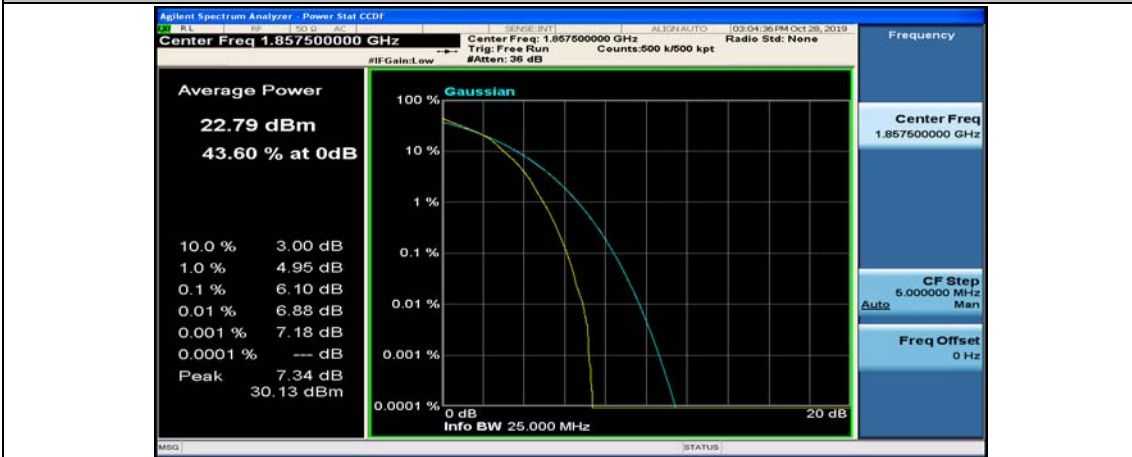

(Channel Bandwidth:15 MHz)_LCH_16QAM_1RB#37

(Channel Bandwidth:15 MHz)_LCH_16QAM_1RB#74

(Channel Bandwidth:15 MHz)_LCH_16QAM_37RB#0

(Channel Bandwidth:15 MHz)_LCH_16QAM_37RB#18

(Channel Bandwidth:15 MHz)_LCH_16QAM_37RB#38