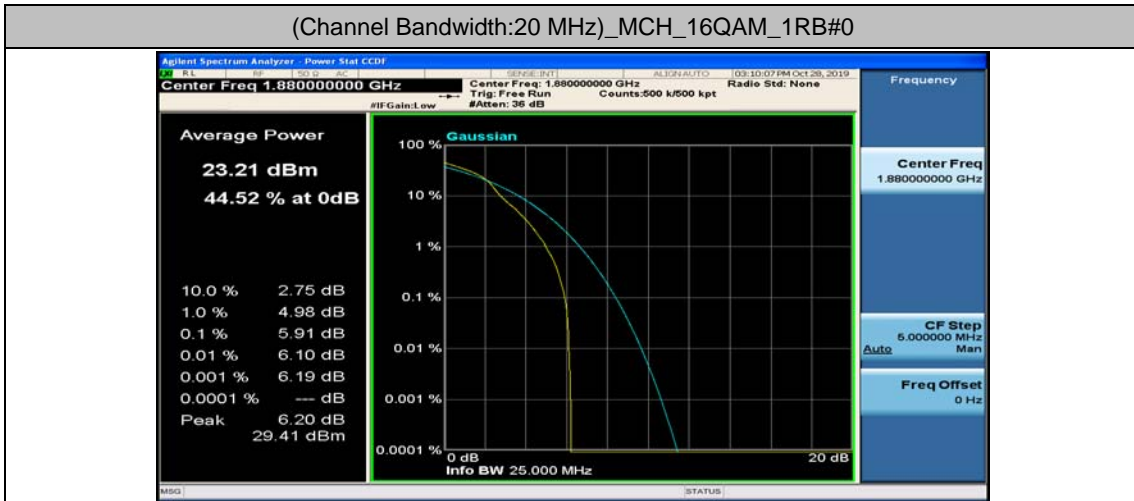

(Channel Bandwidth:20 MHz)_LCH_16QAM_50RB#0

(Channel Bandwidth:20 MHz)_LCH_16QAM_50RB#25

(Channel Bandwidth:20 MHz)_LCH_16QAM_50RB#50

(Channel Bandwidth:20 MHz)_LCH_16QAM_100RB#0

(Channel Bandwidth:20 MHz)_MCH_16QAM_1RB#0