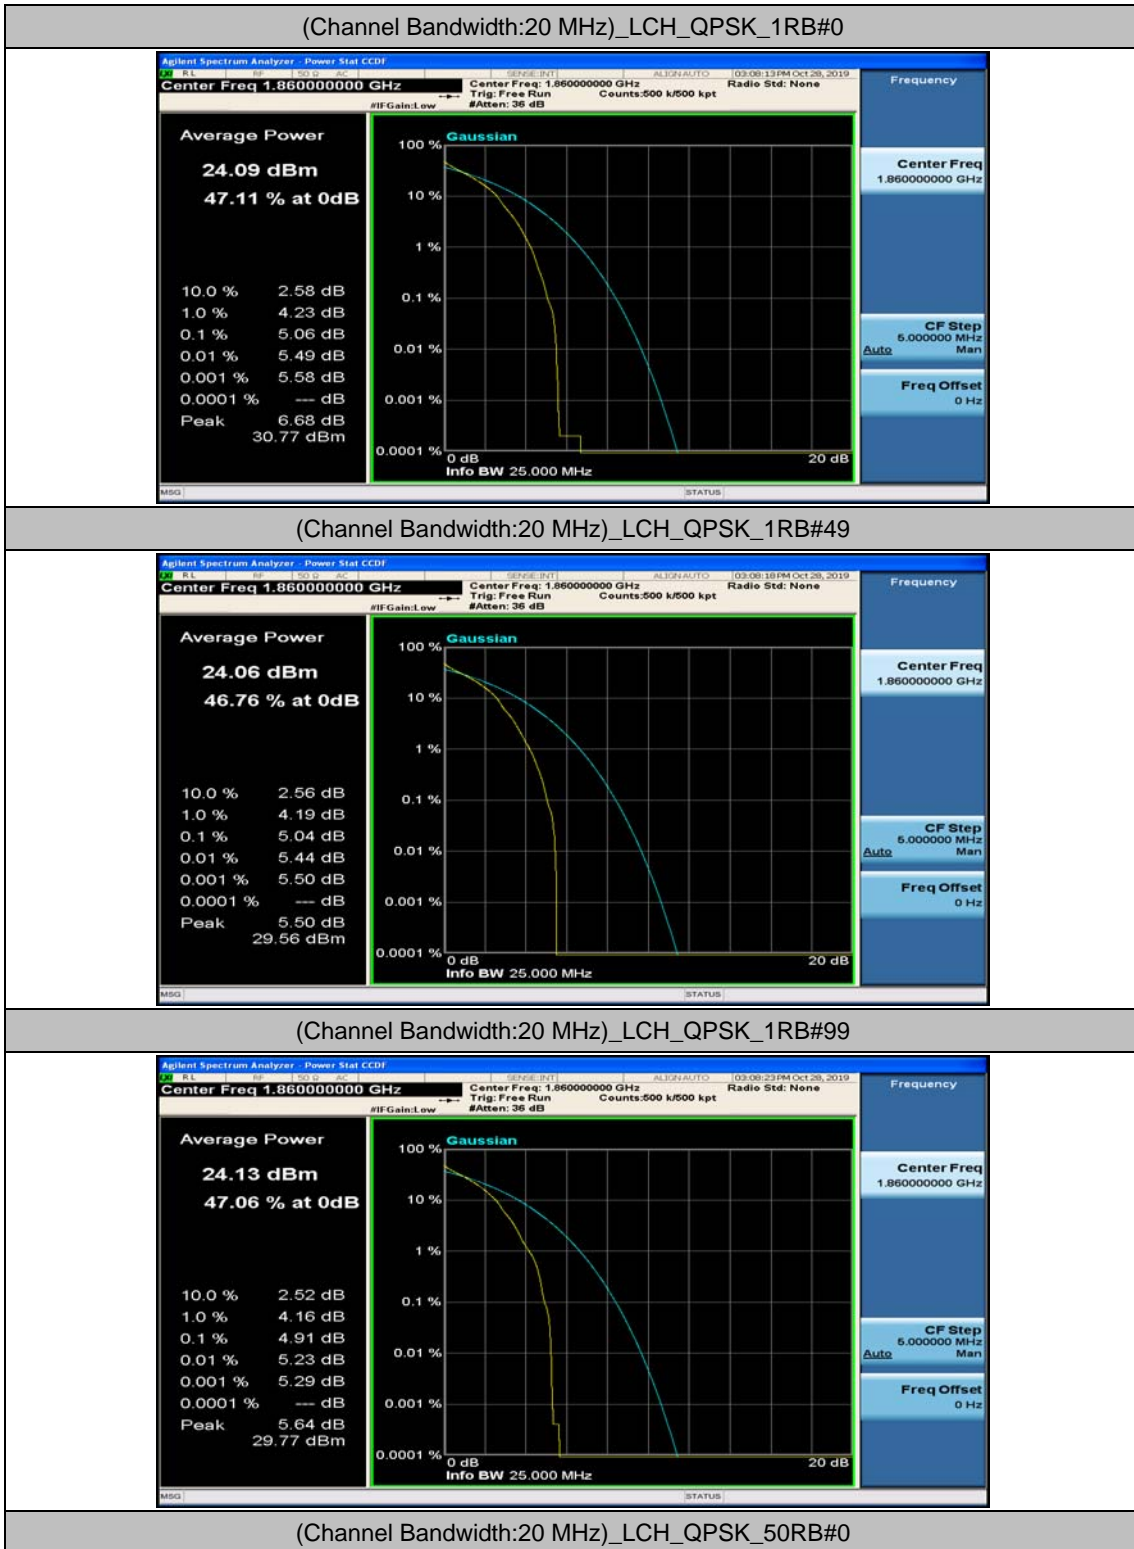

Channel Bandwidth: 20 MHz