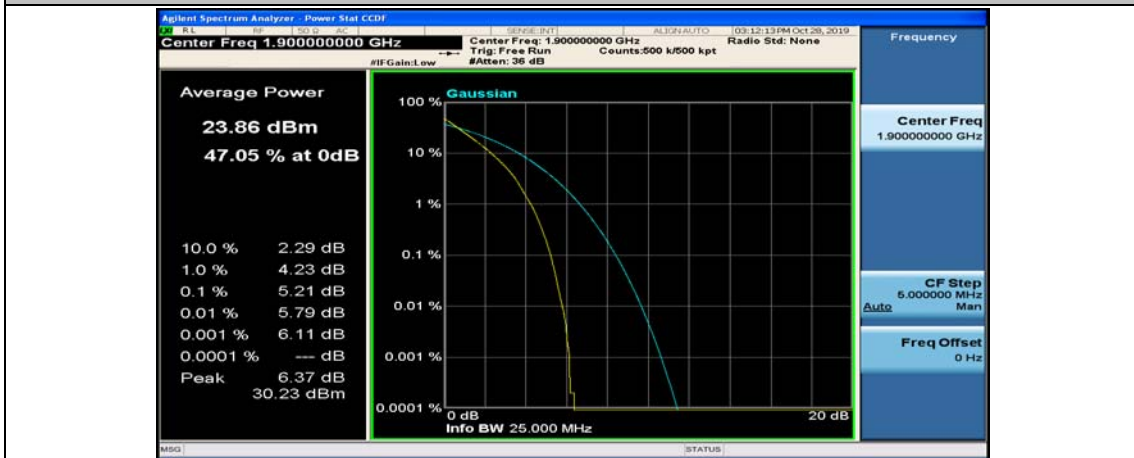

(Channel Bandwidth:20 MHz)_HCH_QPSK_50RB#50