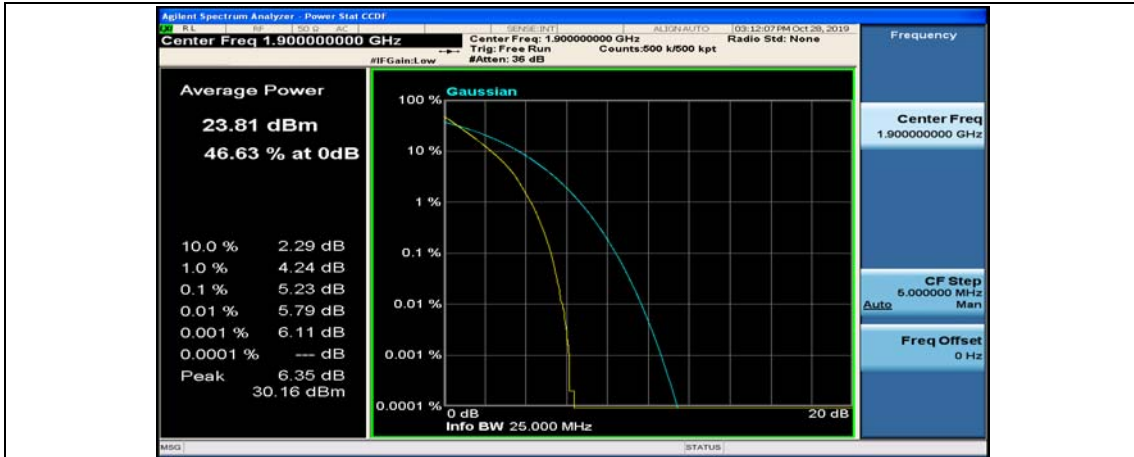

(Channel Bandwidth:20 MHz)_HCH_QPSK_1RB#0

(Channel Bandwidth:20 MHz)_HCH_QPSK_1RB#49

(Channel Bandwidth:20 MHz)_HCH_QPSK_1RB#99

(Channel Bandwidth:20 MHz)_HCH_QPSK_50RB#0

(Channel Bandwidth:20 MHz)_HCH_QPSK_50RB#25