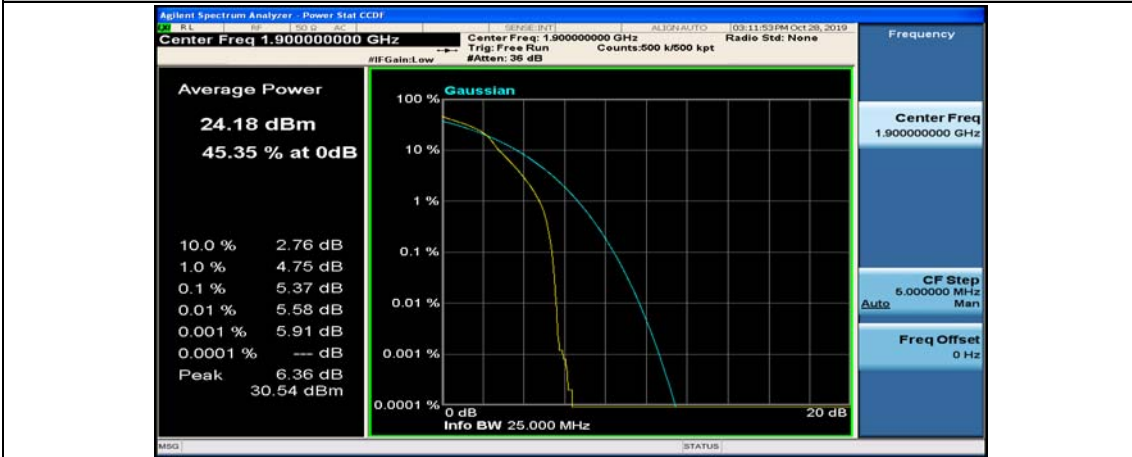

(Channel Bandwidth:20 MHz)_MCH_16QAM_100RB#0

(Channel Bandwidth:20 MHz)_HCH_16QAM_1RB#0

(Channel Bandwidth:20 MHz)_HCH_16QAM_1RB#49

(Channel Bandwidth:20 MHz)_HCH_16QAM_1RB#99

(Channel Bandwidth:20 MHz)_HCH_16QAM_50RB#0