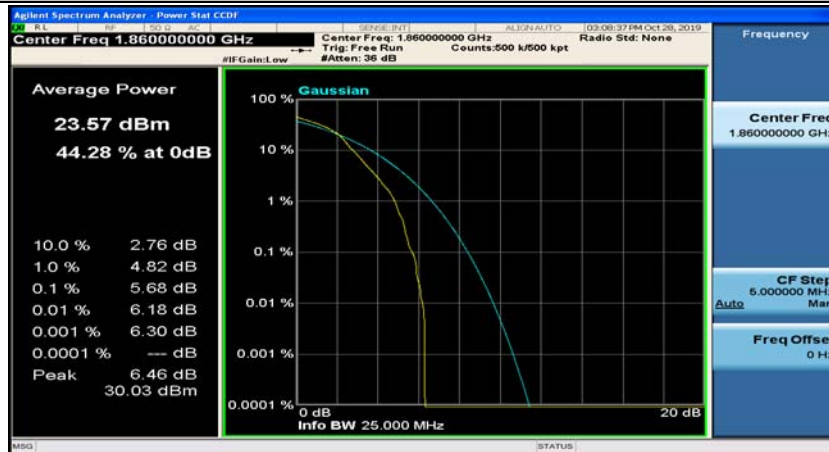

(Channel Bandwidth:20 MHz)_HCH_QPSK_50RB#50

(Channel Bandwidth:20 MHz)_HCH_QPSK_100RB#0

(Channel Bandwidth:20 MHz)_LCH_16QAM_1RB#0

(Channel Bandwidth:20 MHz)_LCH_16QAM_1RB#49

(Channel Bandwidth:20 MHz)_LCH_16QAM_1RB#99