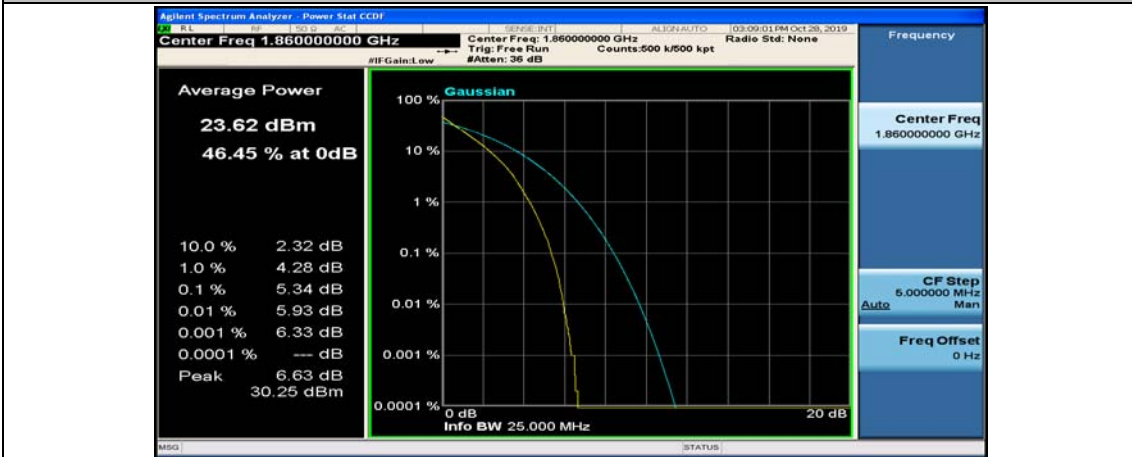

Channel Bandwidth: 20 MHz

(Channel Bandwidth:20 MHz)_LCH_QPSK_50RB#25

(Channel Bandwidth:20 MHz)_LCH_QPSK_50RB#50

(Channel Bandwidth:20 MHz)_LCH_QPSK_100RB#0

(Channel Bandwidth:20 MHz)_MCH_QPSK_1RB#0

(Channel Bandwidth:20 MHz)_MCH_QPSK_1RB#49