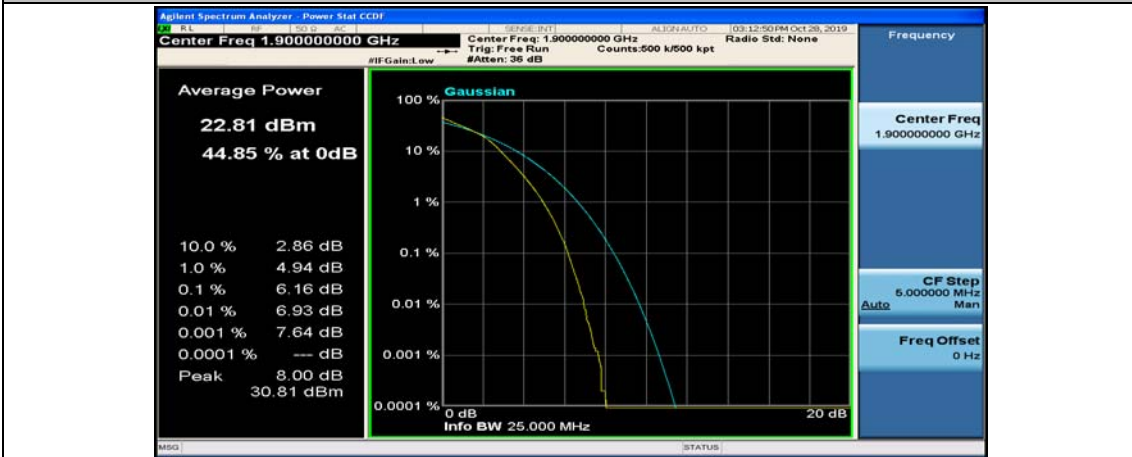

(Channel Bandwidth:20 MHz)_HCH_16QAM_100RB#0