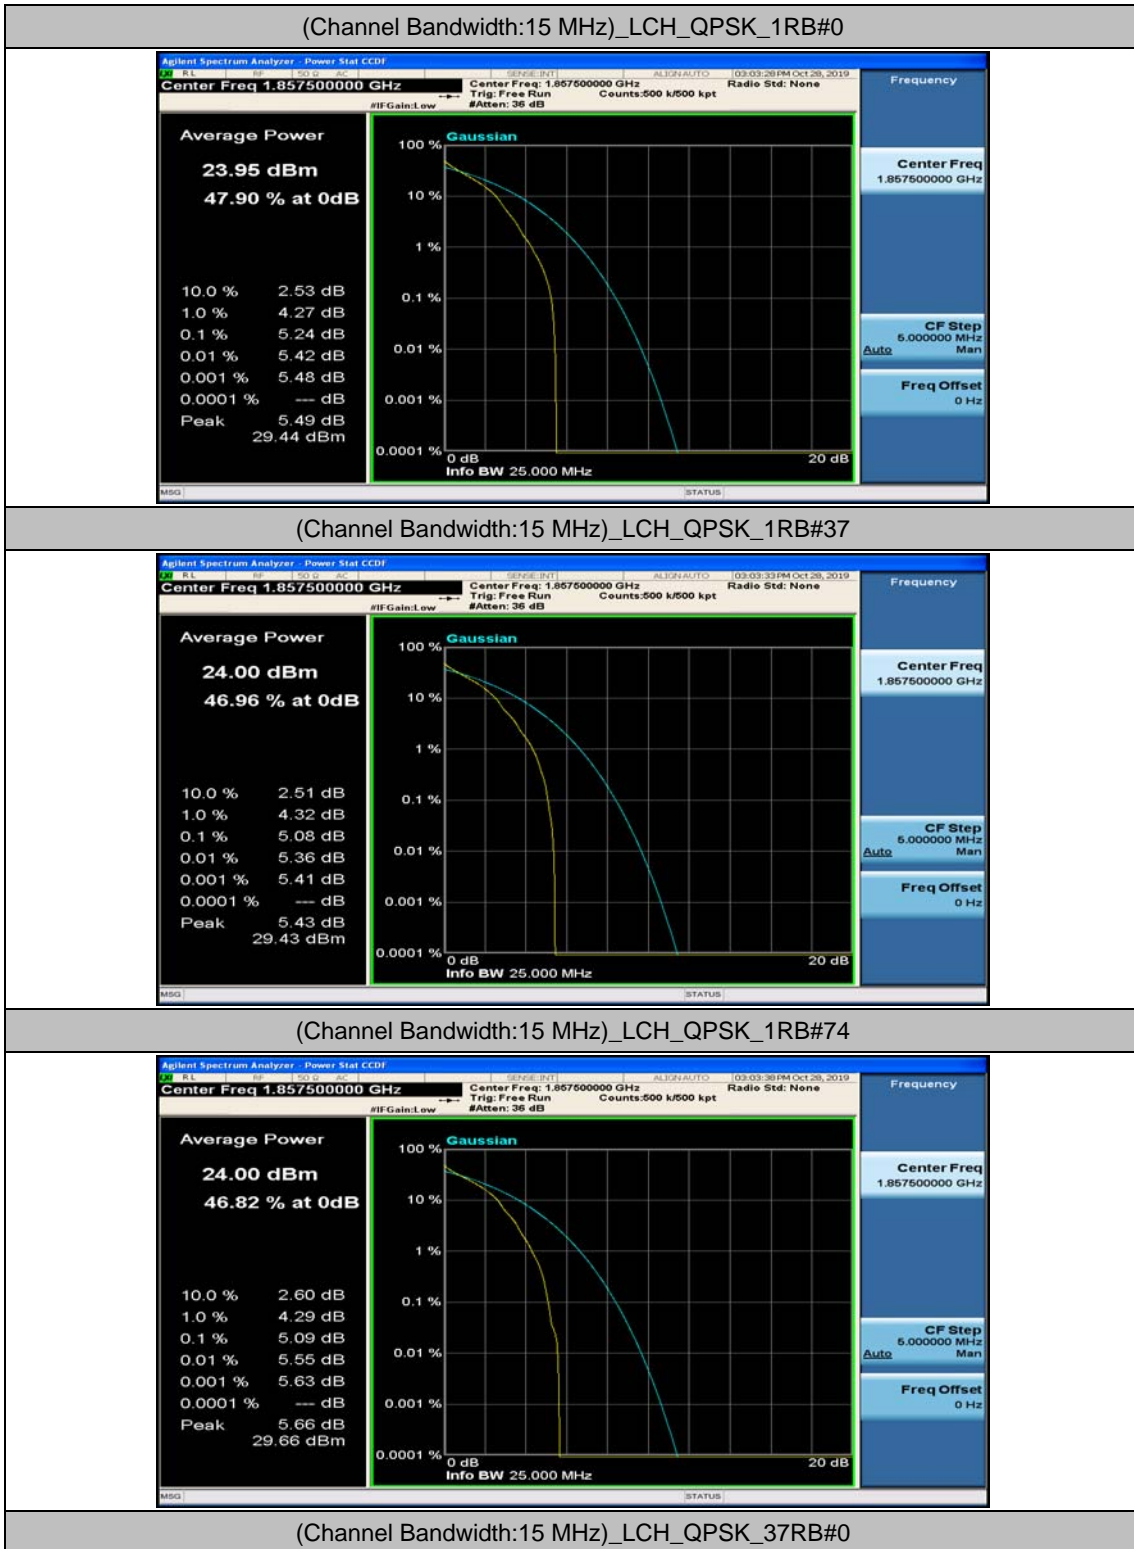

Channel Bandwidth: 15 MHz