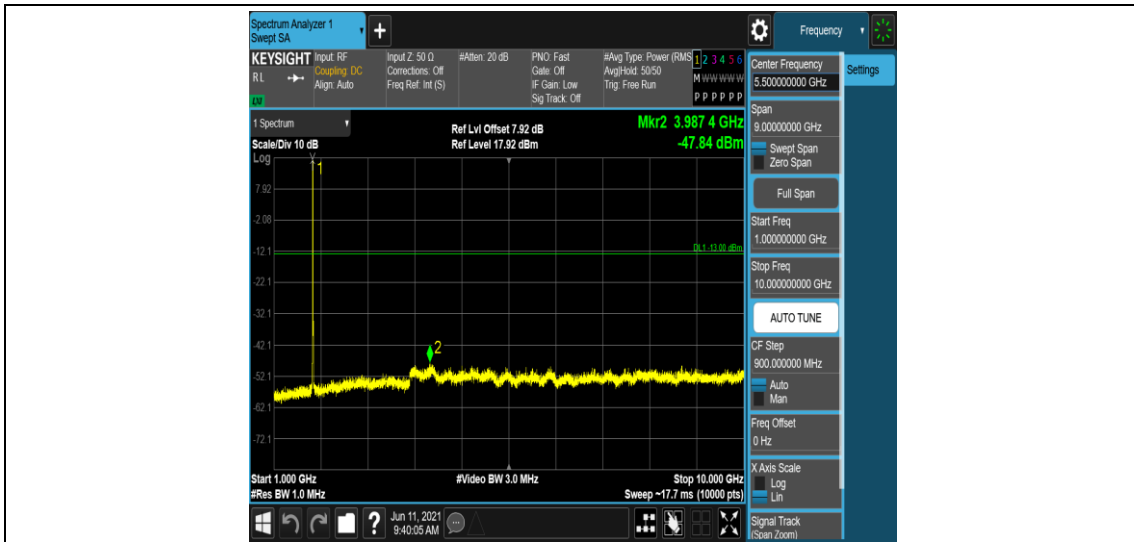

Band66-5MHz-16QAM-132322-1RB#0-Range4:1000~10000MHz

Band66-5MHz-16QAM-132647-1RB#0-Range1:0.009~0.15MHz