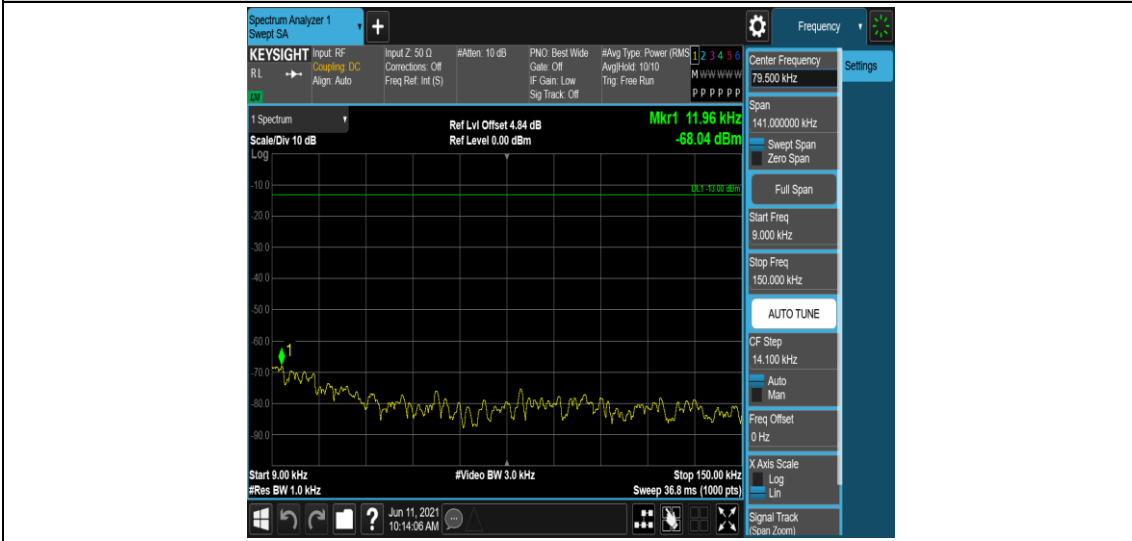

Band66-15MHz-QPSK-132597-1RB#0-Range1:0.009~0.15MHz

Band66-15MHz-QPSK-132597-1RB#0-Range2:0.15~30MHz