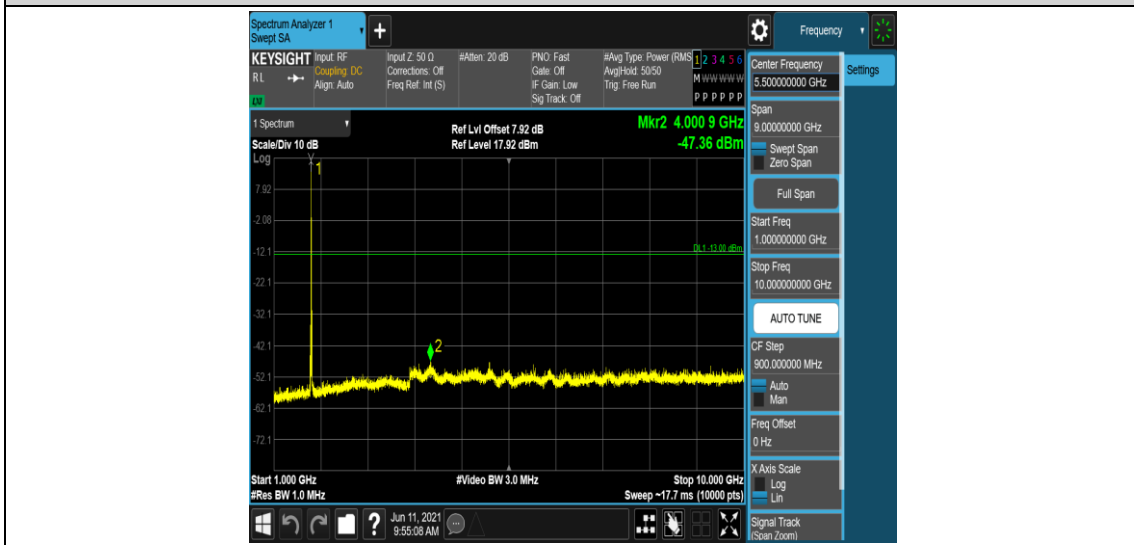

Band66-10MHz-16QAM-132022-1RB#0-Range4:1000~10000MHz

Band66-10MHz-16QAM-132322-1RB#0-Range1:0.009~0.15MHz