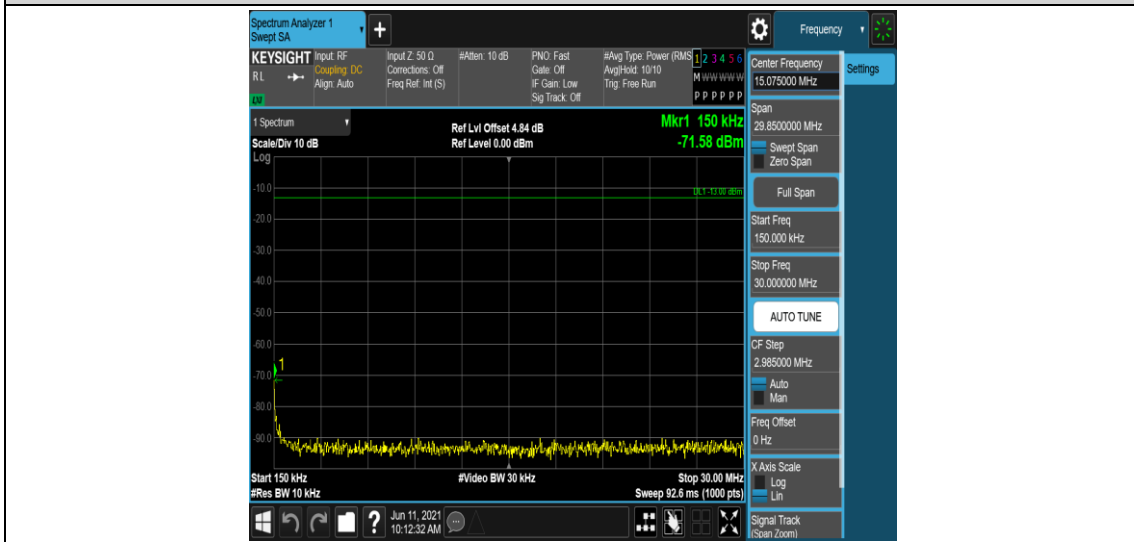

Band66-15MHz-QPSK-132047-1RB#0-Range3:30~1000MHz

Band66-15MHz-QPSK-132047-1RB#0-Range4:1000~10000MHz

Band66-15MHz-QPSK-132322-1RB#0-Range1:0.009~0.15MHz

Band66-15MHz-QPSK-132322-1RB#0-Range2:0.15~30MHz

Band66-15MHz-QPSK-132322-1RB#0-Range3:30~1000MHz