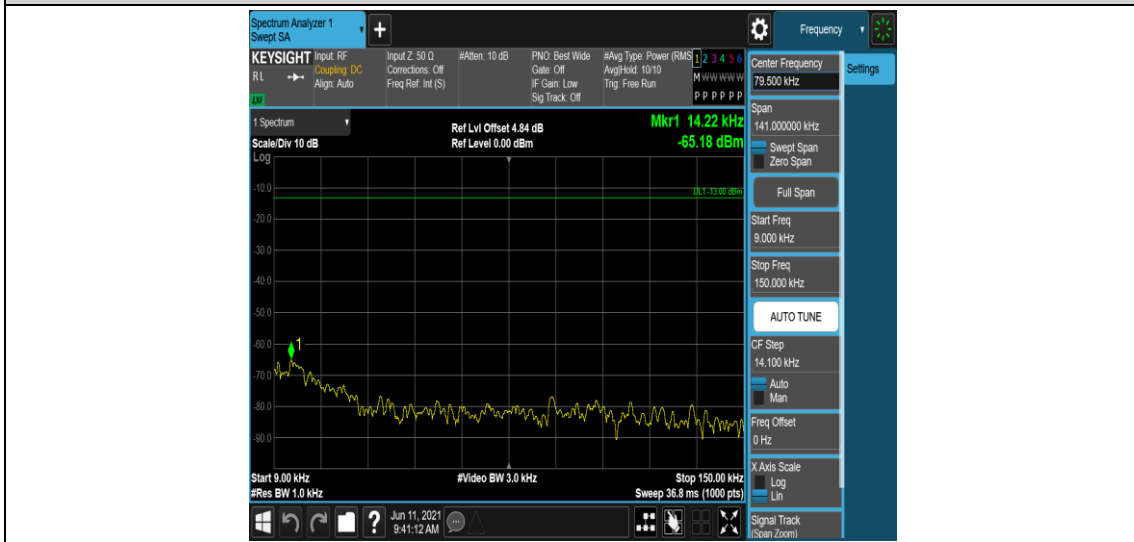

Band66-5MHz-16QAM-131997-1RB#0-Range3:30~1000MHz

Band66-5MHz-16QAM-131997-1RB#0-Range4:1000~10000MHz

Band66-5MHz-16QAM-132322-1RB#0-Range1:0.009~0.15MHz

Band66-5MHz-16QAM-132322-1RB#0-Range2:0.15~30MHz

Band66-5MHz-16QAM-132322-1RB#0-Range3:30~1000MHz

Band66-5MHz-16QAM-132322-1RB#0-Range4:1000~10000MHz

Band66-5MHz-16QAM-132647-1RB#0-Range1:0.009~0.15MHz

Band66-5MHz-16QAM-132647-1RB#0-Range2:0.15~30MHz

Band66-5MHz-16QAM-132647-1RB#0-Range3:30~1000MHz

Band66-5MHz-16QAM-132647-1RB#0-Range4: 1000~10000MHz