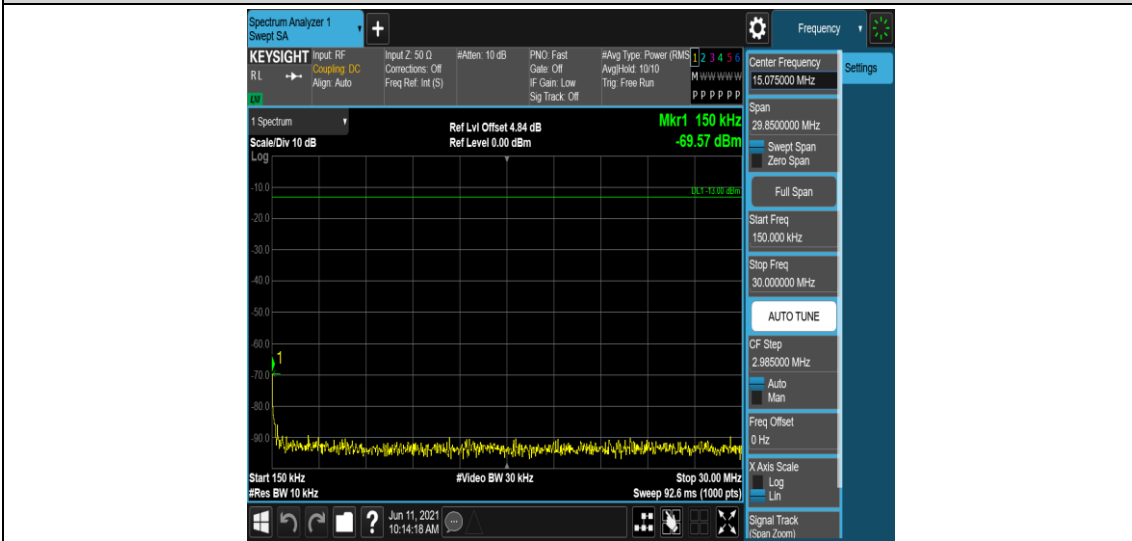

Band66-15MHz-QPSK-132597-1RB#0-Range2:0.15~30MHz

Band66-15MHz-QPSK-132597-1RB#0-Range3:30~1000MHz