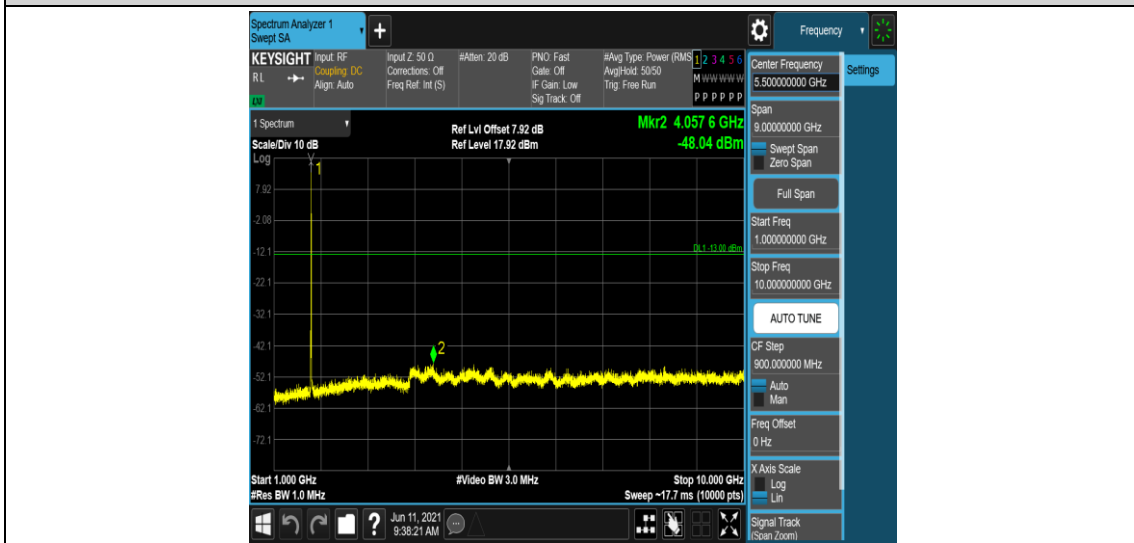

Band66-5MHz-16QAM-131997-1RB#0-Range4:1000~10000MHz

Band66-5MHz-16QAM-132322-1RB#0-Range1:0.009~0.15MHz