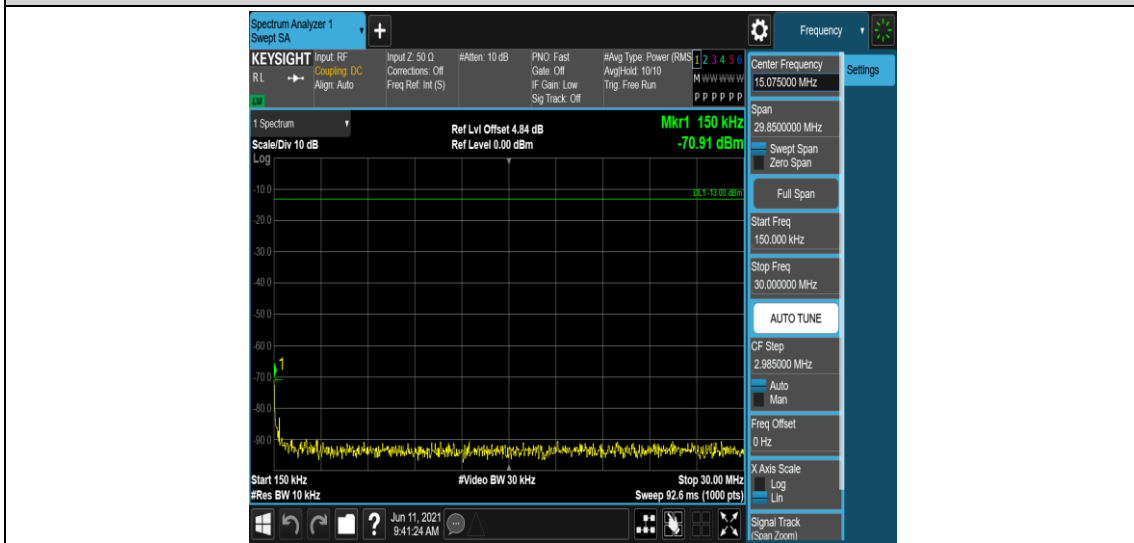

Band66-5MHz-16QAM-132647-1RB#0-Range2:0.15~30MHz

Band66-5MHz-16QAM-132647-1RB#0-Range3:30~1000MHz