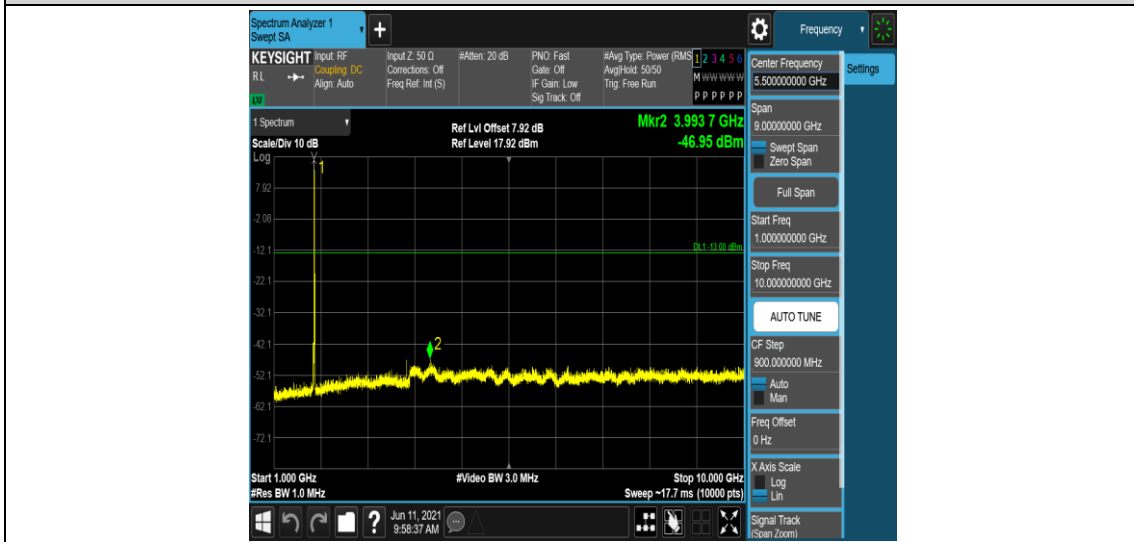

Band66-10MHz-16QAM-132622-1RB#0-Range4:1000~10000MHz

Band66-15MHz-QPSK-132047-1RB#0-Range1:0.009~0.15MHz