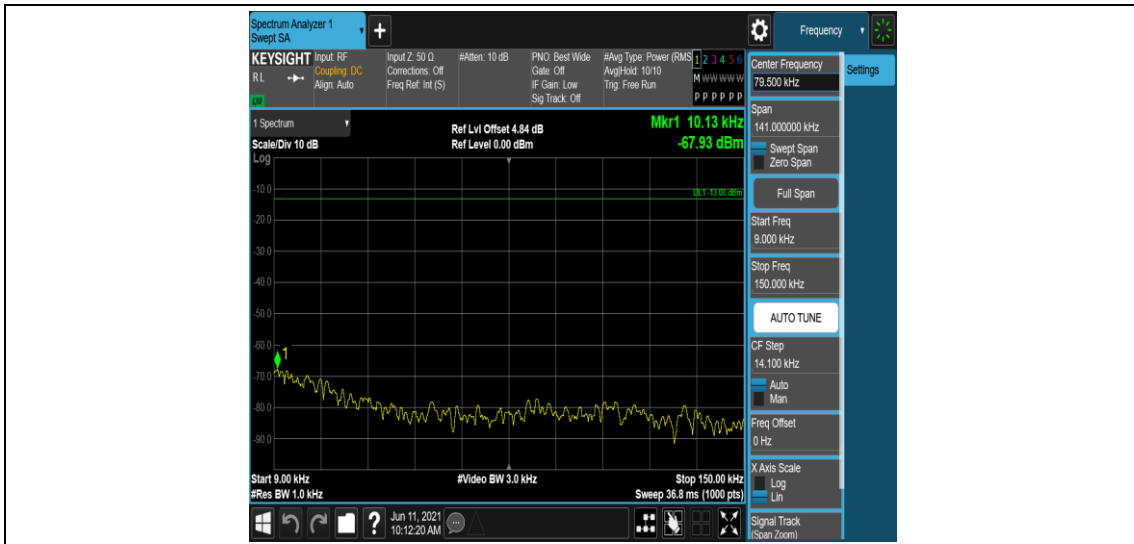

Band66-15MHz-QPSK-132322-1RB#0-Range1:0.009~0.15MHz

Band66-15MHz-QPSK-132322-1RB#0-Range2:0.15~30MHz