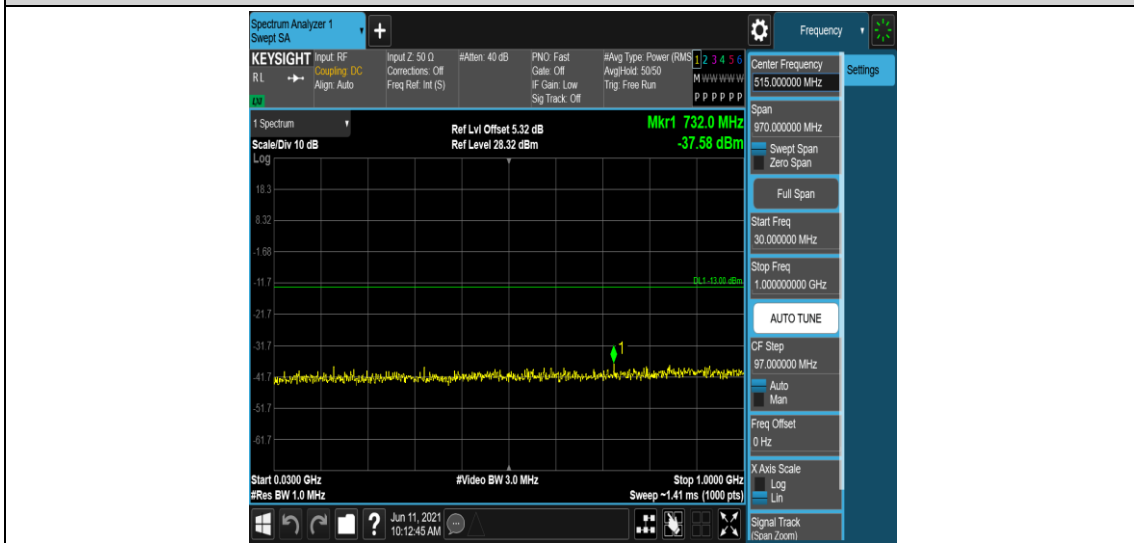

Band66-15MHz-QPSK-132047-1RB#0-Range3:30~1000MHz

Band66-15MHz-QPSK-132047-1RB#0-Range4:1000~10000MHz

Band66-15MHz-QPSK-132322-1RB#0-Range1:0.009~0.15MHz

Band66-15MHz-QPSK-132322-1RB#0-Range2:0.15~30MHz

Band66-15MHz-QPSK-132322-1RB#0-Range3:30~1000MHz