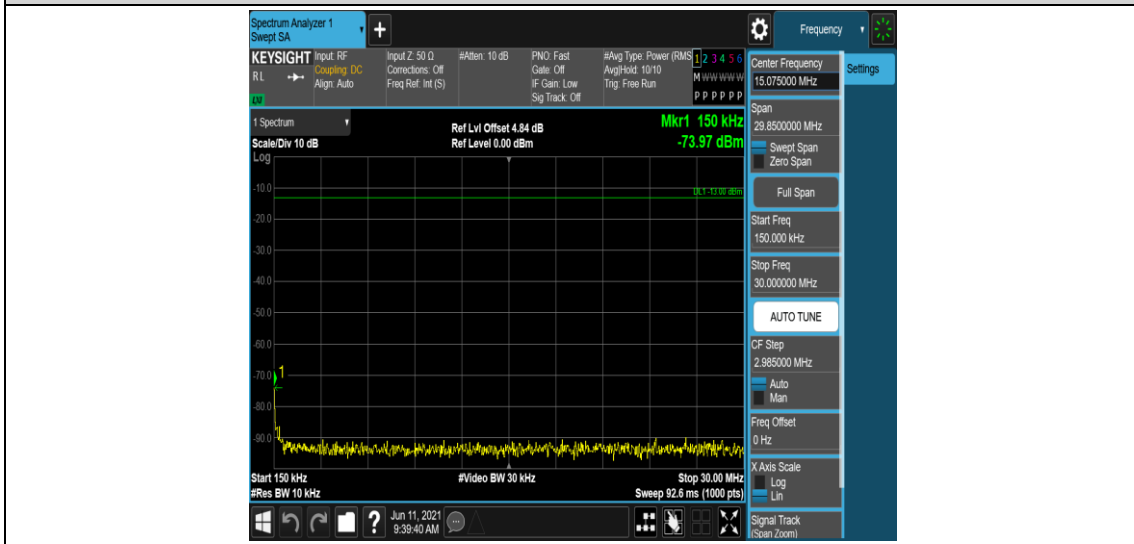

Band66-5MHz-16QAM-131997-1RB#0-Range3:30~1000MHz

Band66-5MHz-16QAM-131997-1RB#0-Range4:1000~10000MHz

Band66-5MHz-16QAM-132322-1RB#0-Range1:0.009~0.15MHz

Band66-5MHz-16QAM-132322-1RB#0-Range2:0.15~30MHz

Band66-5MHz-16QAM-132322-1RB#0-Range3:30~1000MHz