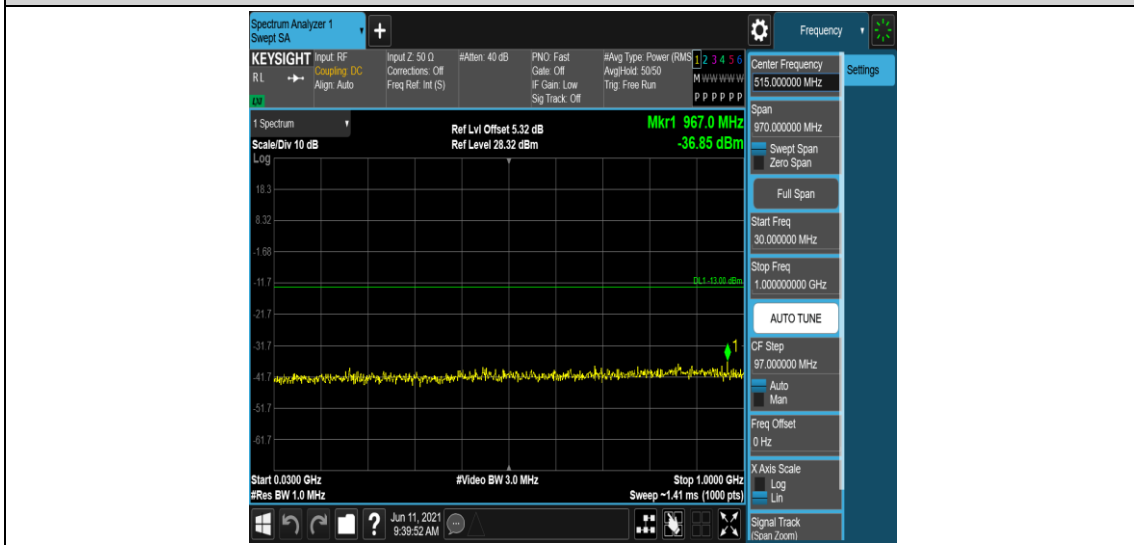

Band66-5MHz-16QAM-131997-1RB#0-Range3:30~1000MHz

Band66-5MHz-16QAM-131997-1RB#0-Range4:1000~10000MHz

Band66-5MHz-16QAM-132322-1RB#0-Range1:0.009~0.15MHz

Band66-5MHz-16QAM-132322-1RB#0-Range2:0.15~30MHz

Band66-5MHz-16QAM-132322-1RB#0-Range3:30~1000MHz