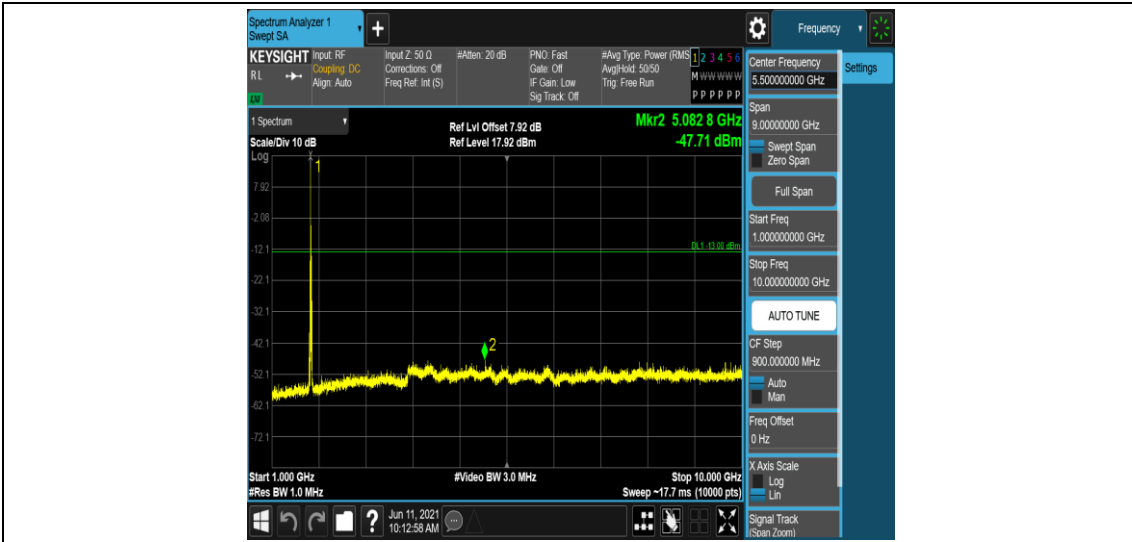

Band66-15MHz-QPSK-132322-1RB#0-Range4: 1000~10000MHz

Band66-15MHz-QPSK-132597-1RB#0-Range1:0.009~0.15MHz