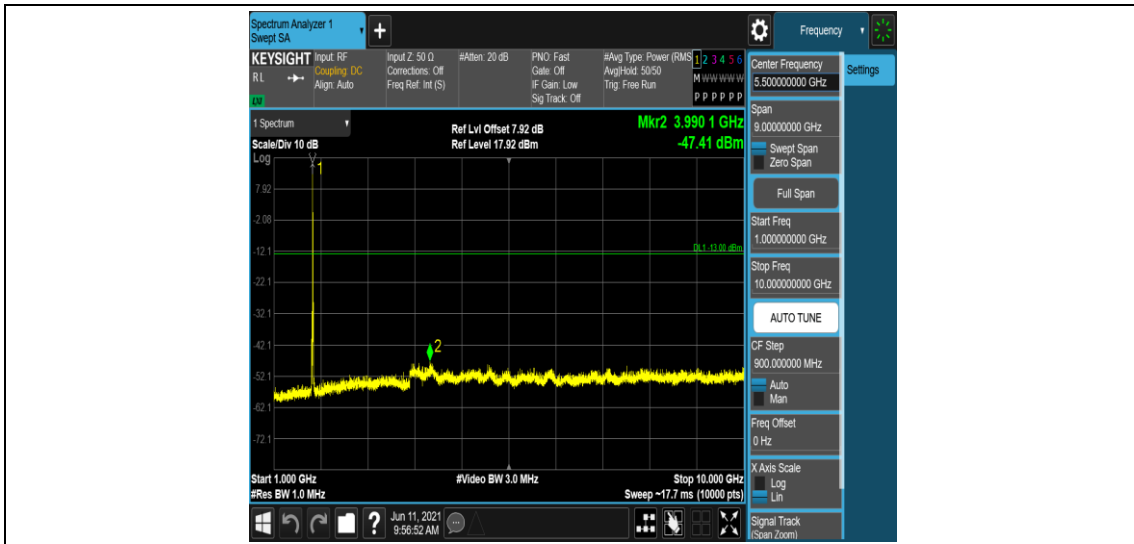

Band66-10MHz-16QAM-132322-1RB#0-Range4:1000~10000MHz

Band66-10MHz-16QAM-132622-1RB#0-Range1:0.009~0.15MHz